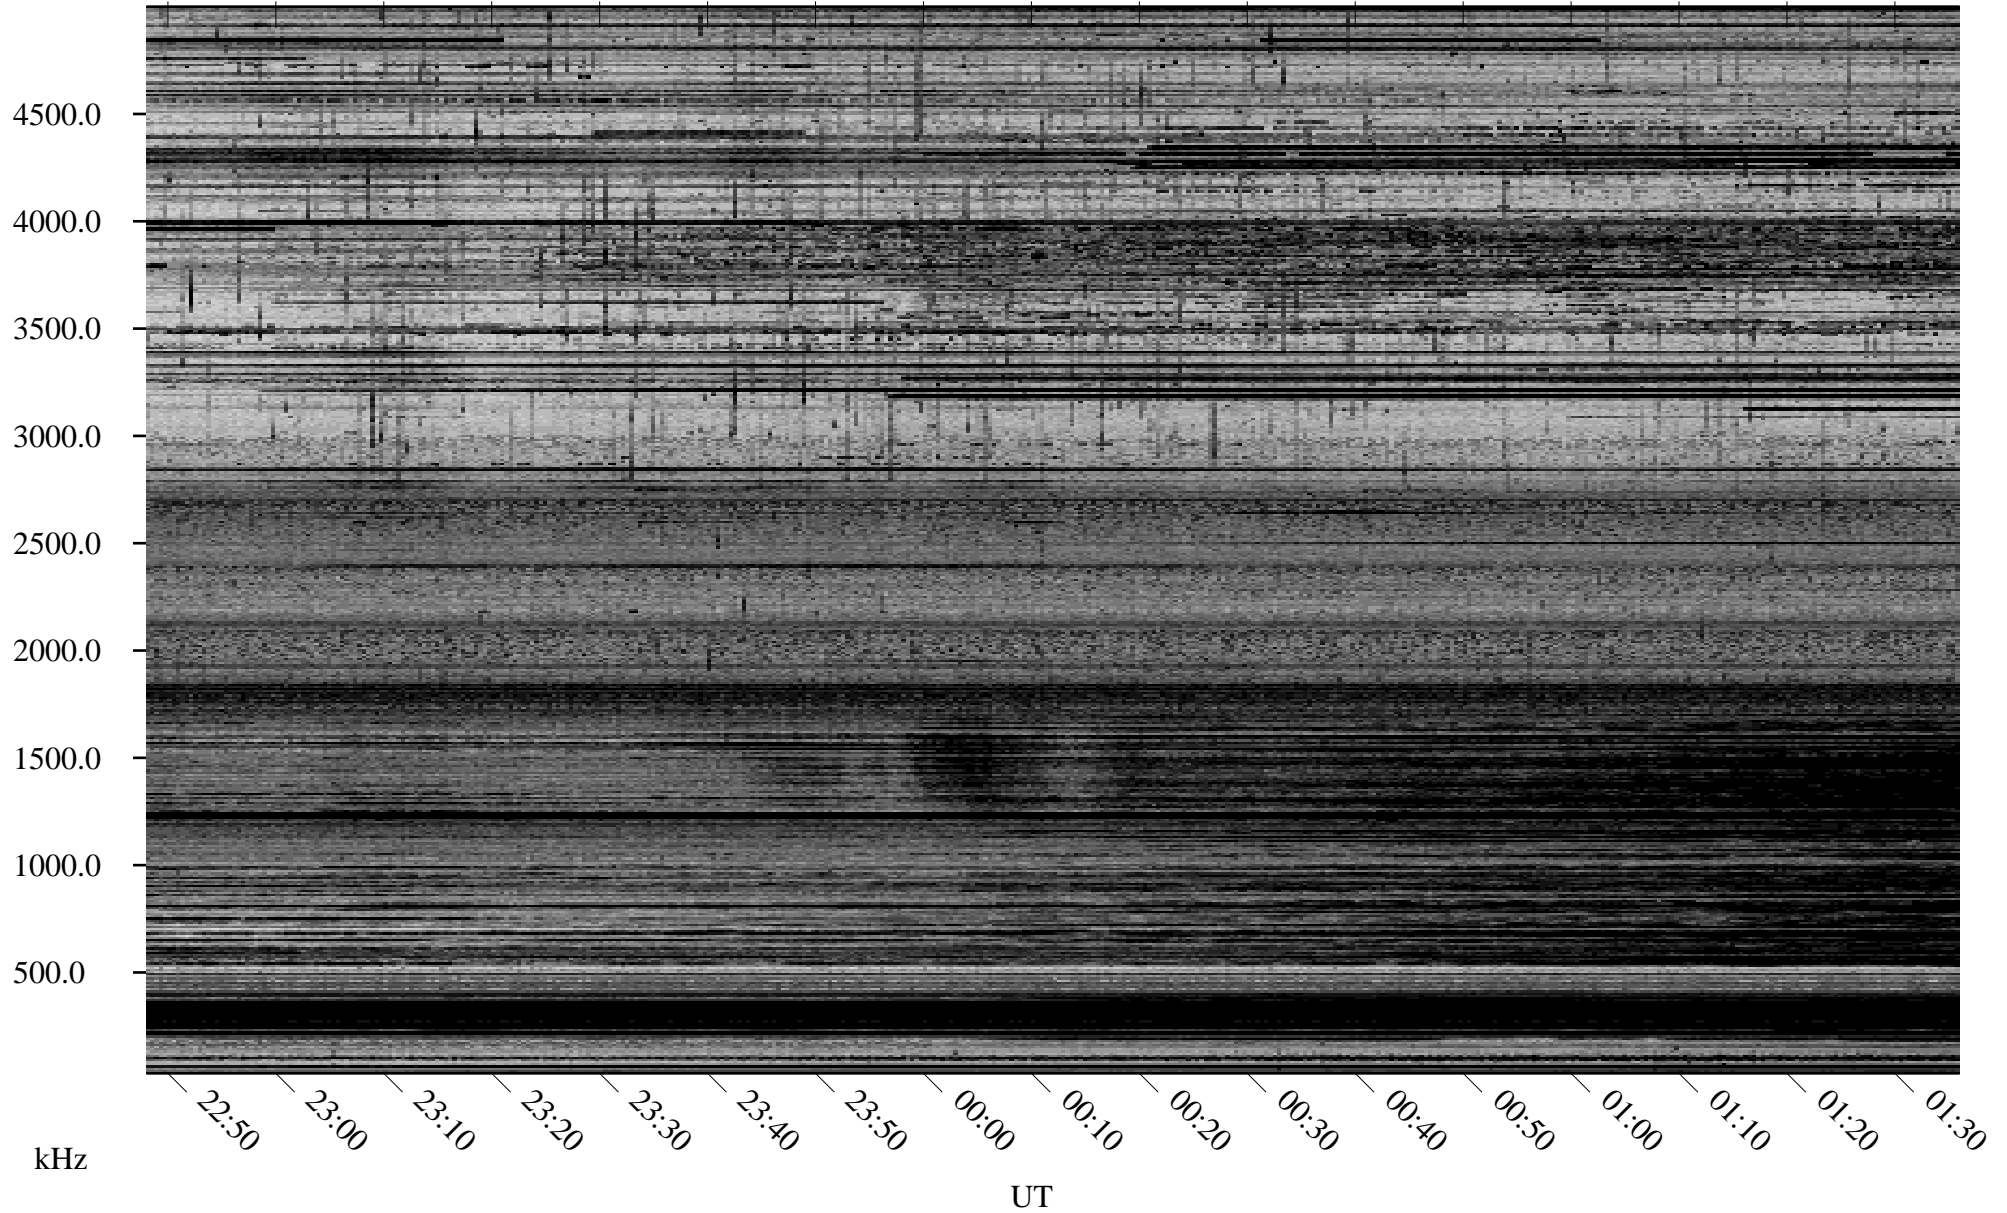

# 02/27/2006 Churchill, Manitoba

Linear Scale    Black = 161    White = 15

ch06058l.r00m max\_12

Page 1

# 02/27/2006 Churchill, Manitoba

Linear Scale    Black = 161    White = 15

ch06058l.r00m max\_12

Page 2

# 02/28/2006 Churchill, Manitoba

Linear Scale    Black = 161    White = 15

ch06058l.r00m max\_12

Page 3

# 02/28/2006 Churchill, Manitoba

Linear Scale    Black = 161    White = 15

ch06058l.r00m max\_12

Page 4