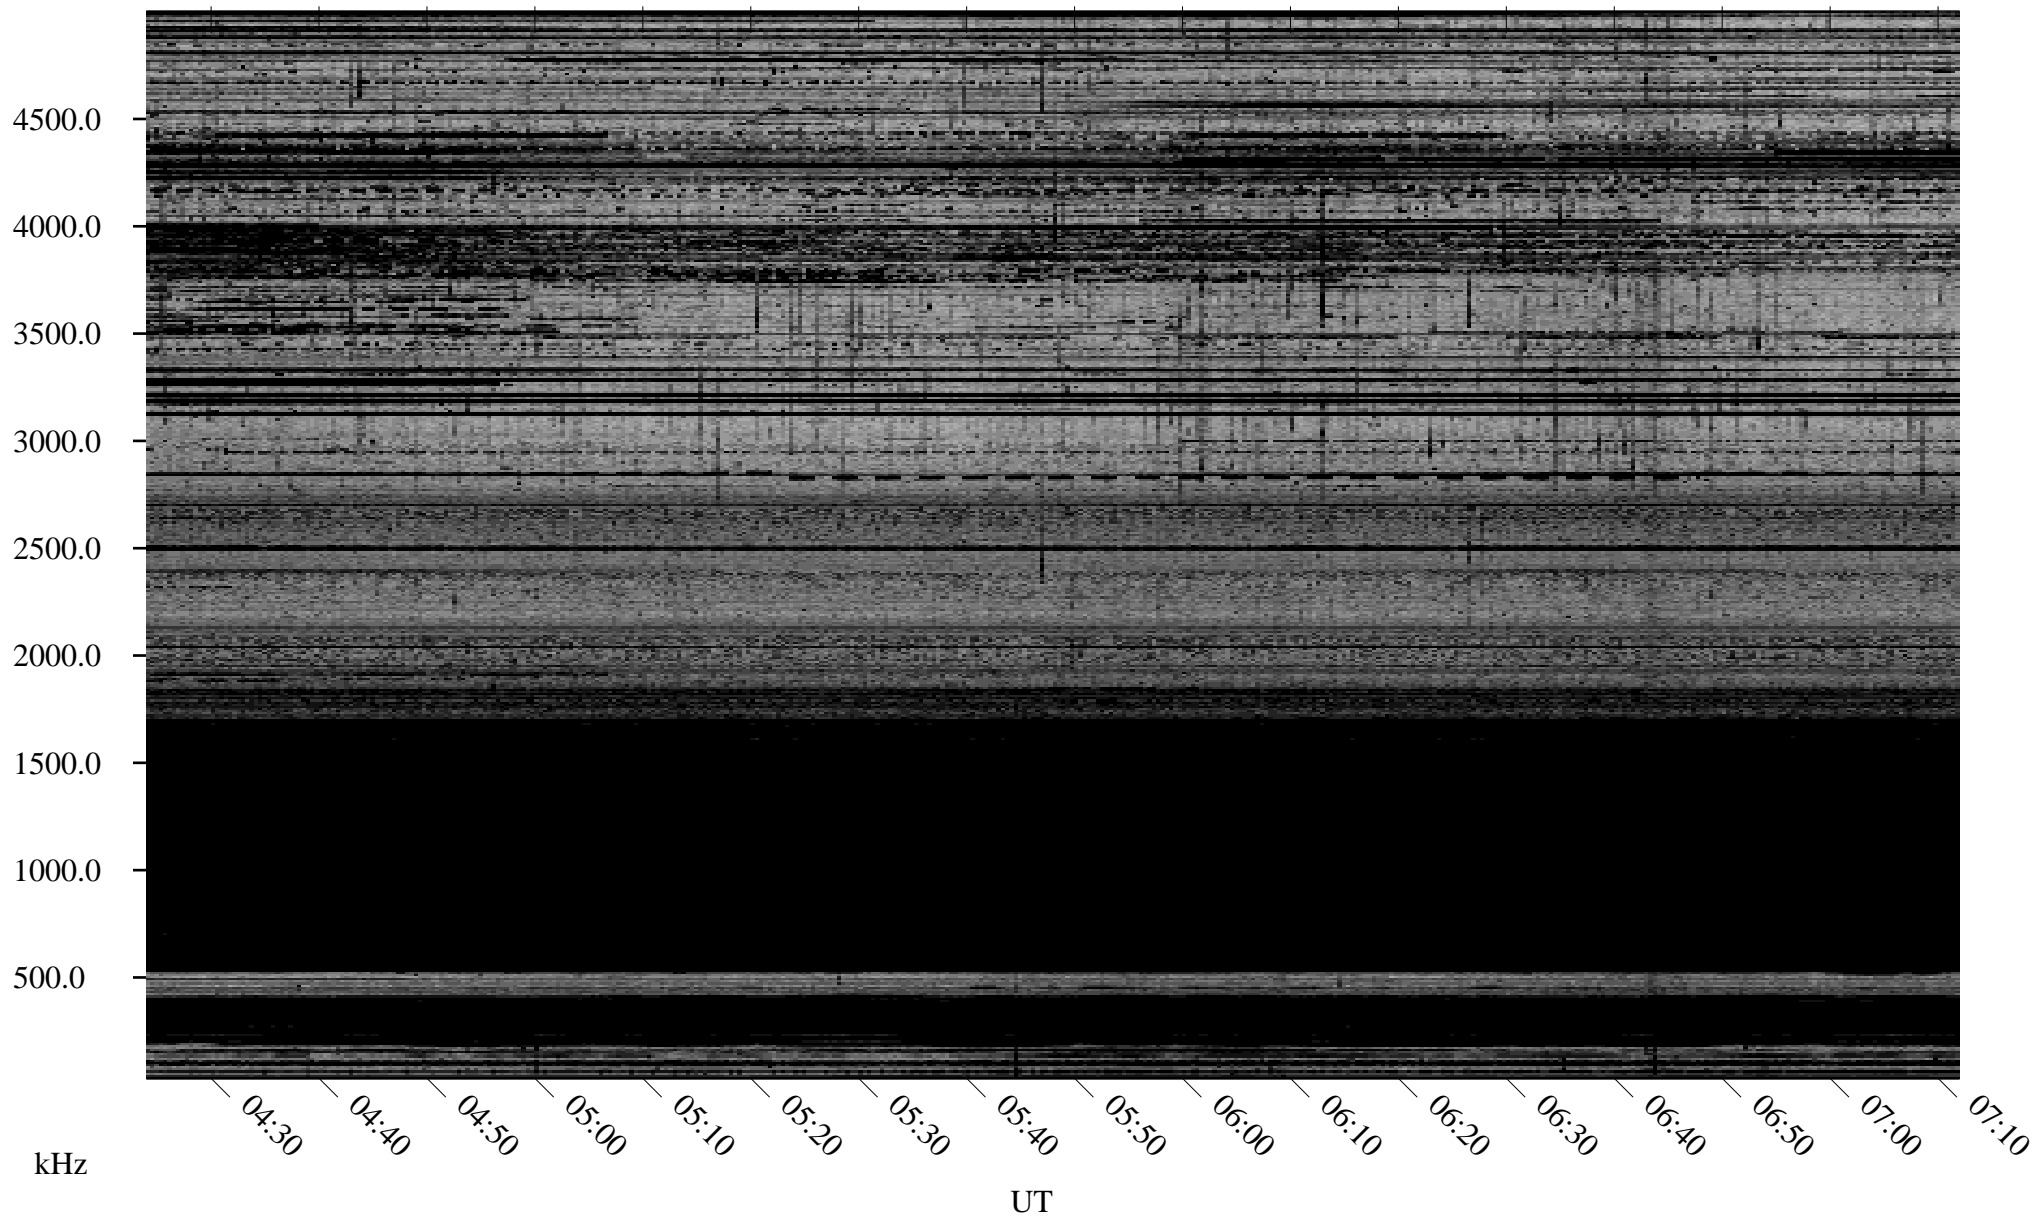

# 02/27/2006 Churchill, Manitoba

Linear Scale    Black = 161    White = 15

ch06058l.r00m max\_12

Page 1

# 02/27/2006 Churchill, Manitoba

Linear Scale    Black = 161    White = 15

ch06058l.r00m max\_12

Page 2

# 02/28/2006 Churchill, Manitoba

Linear Scale    Black = 161    White = 15

ch06058l.r00m max\_12

Page 3

# 02/28/2006 Churchill, Manitoba

Linear Scale    Black = 161    White = 15

ch06058l.r00m max\_12

Page 4