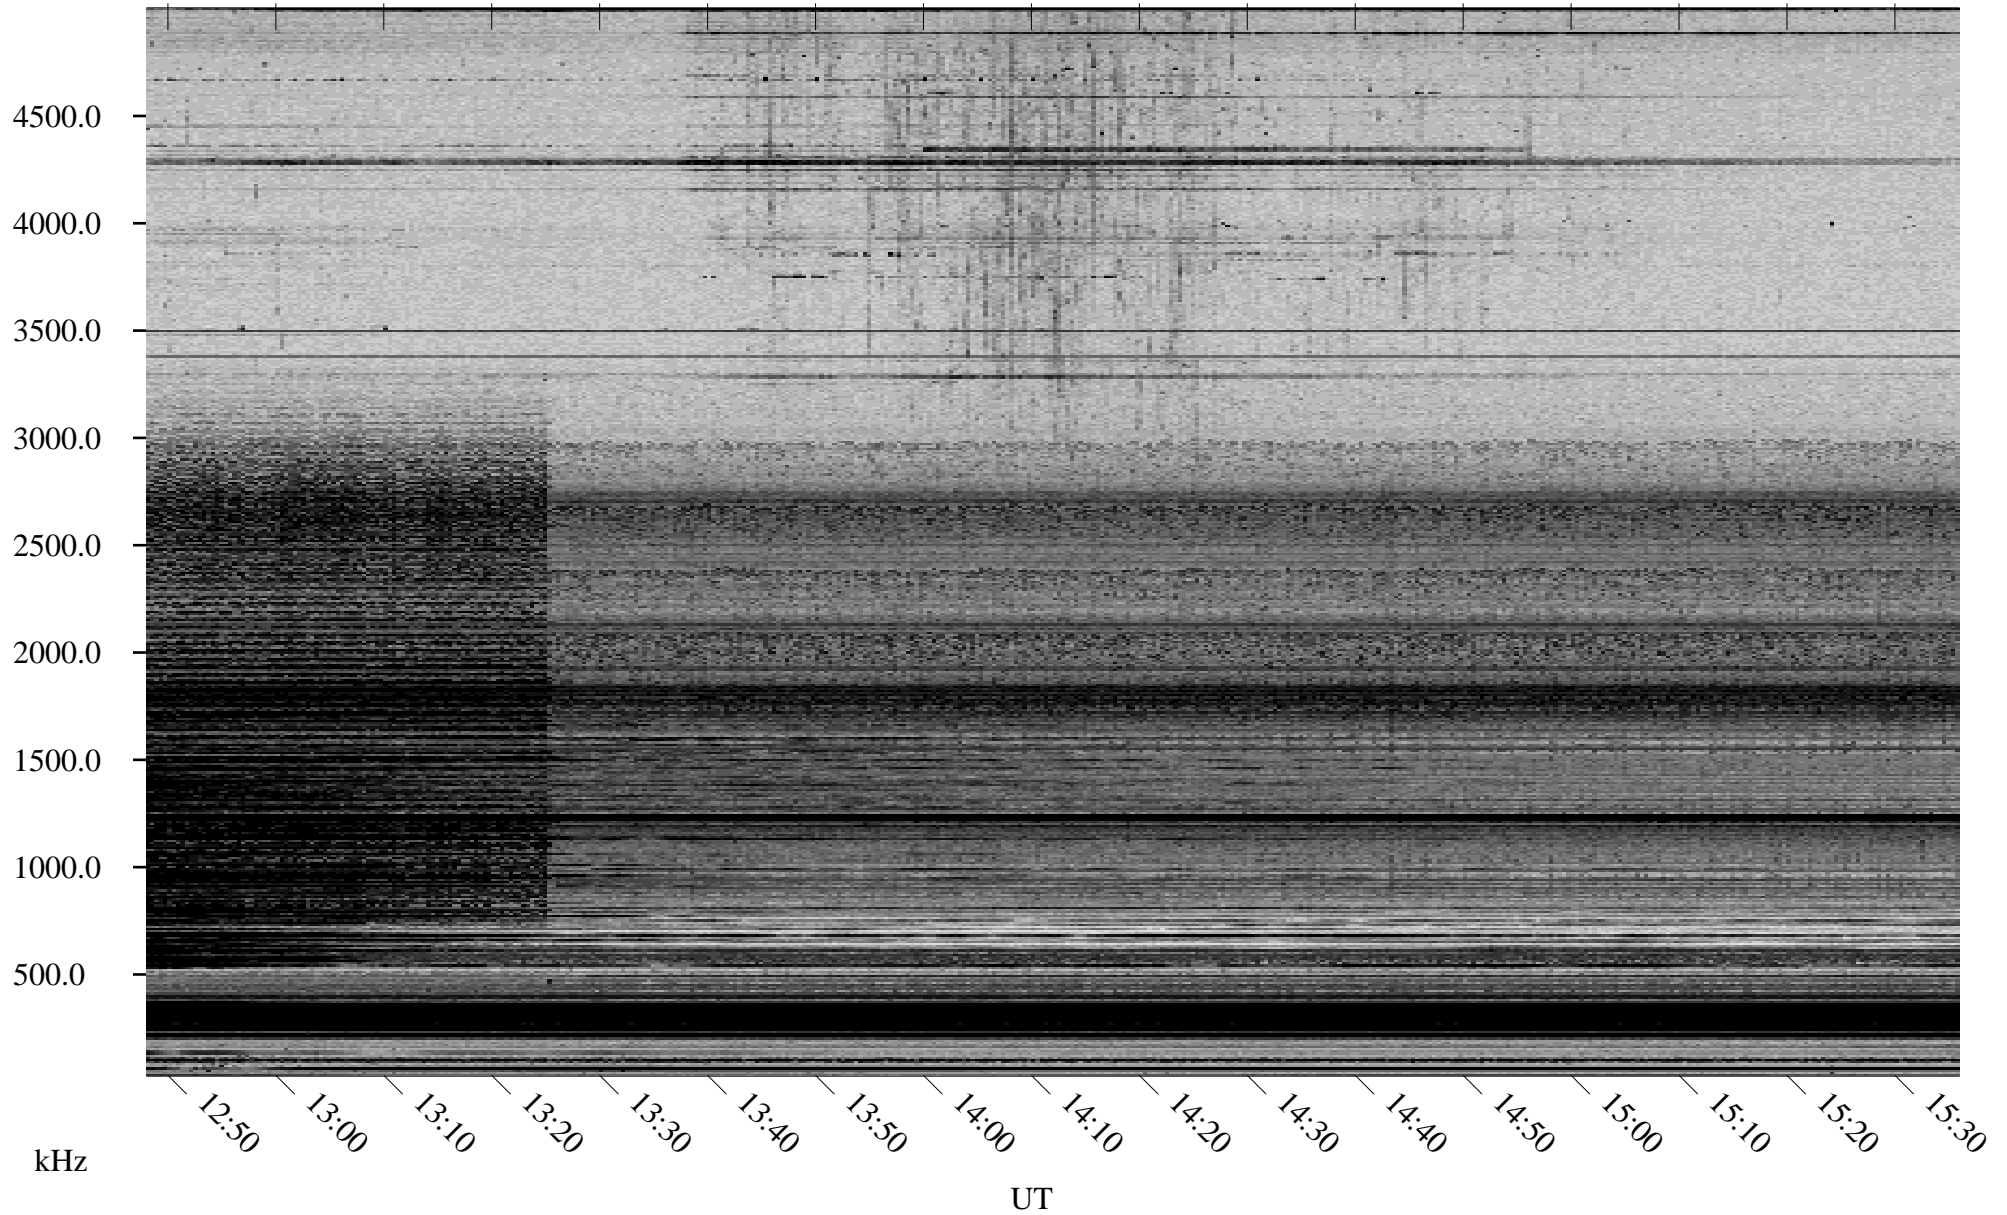

# 02/28/2006 Churchill, Manitoba

Linear Scale    Black = 161    White = 15

ch06058l.r00m max\_12

Page 5

# 02/28/2006 Churchill, Manitoba

Linear Scale    Black = 161    White = 15

ch06058l.r00m max\_12

Page 6

02/28/2006 Churchill, Manitoba

Linear Scale Black = 161 White = 15

ch06058l.r00m max\_12

Page 7

# 02/28/2006 Churchill, Manitoba

Linear Scale    Black = 161    White = 15

ch06058l.r00m max\_12