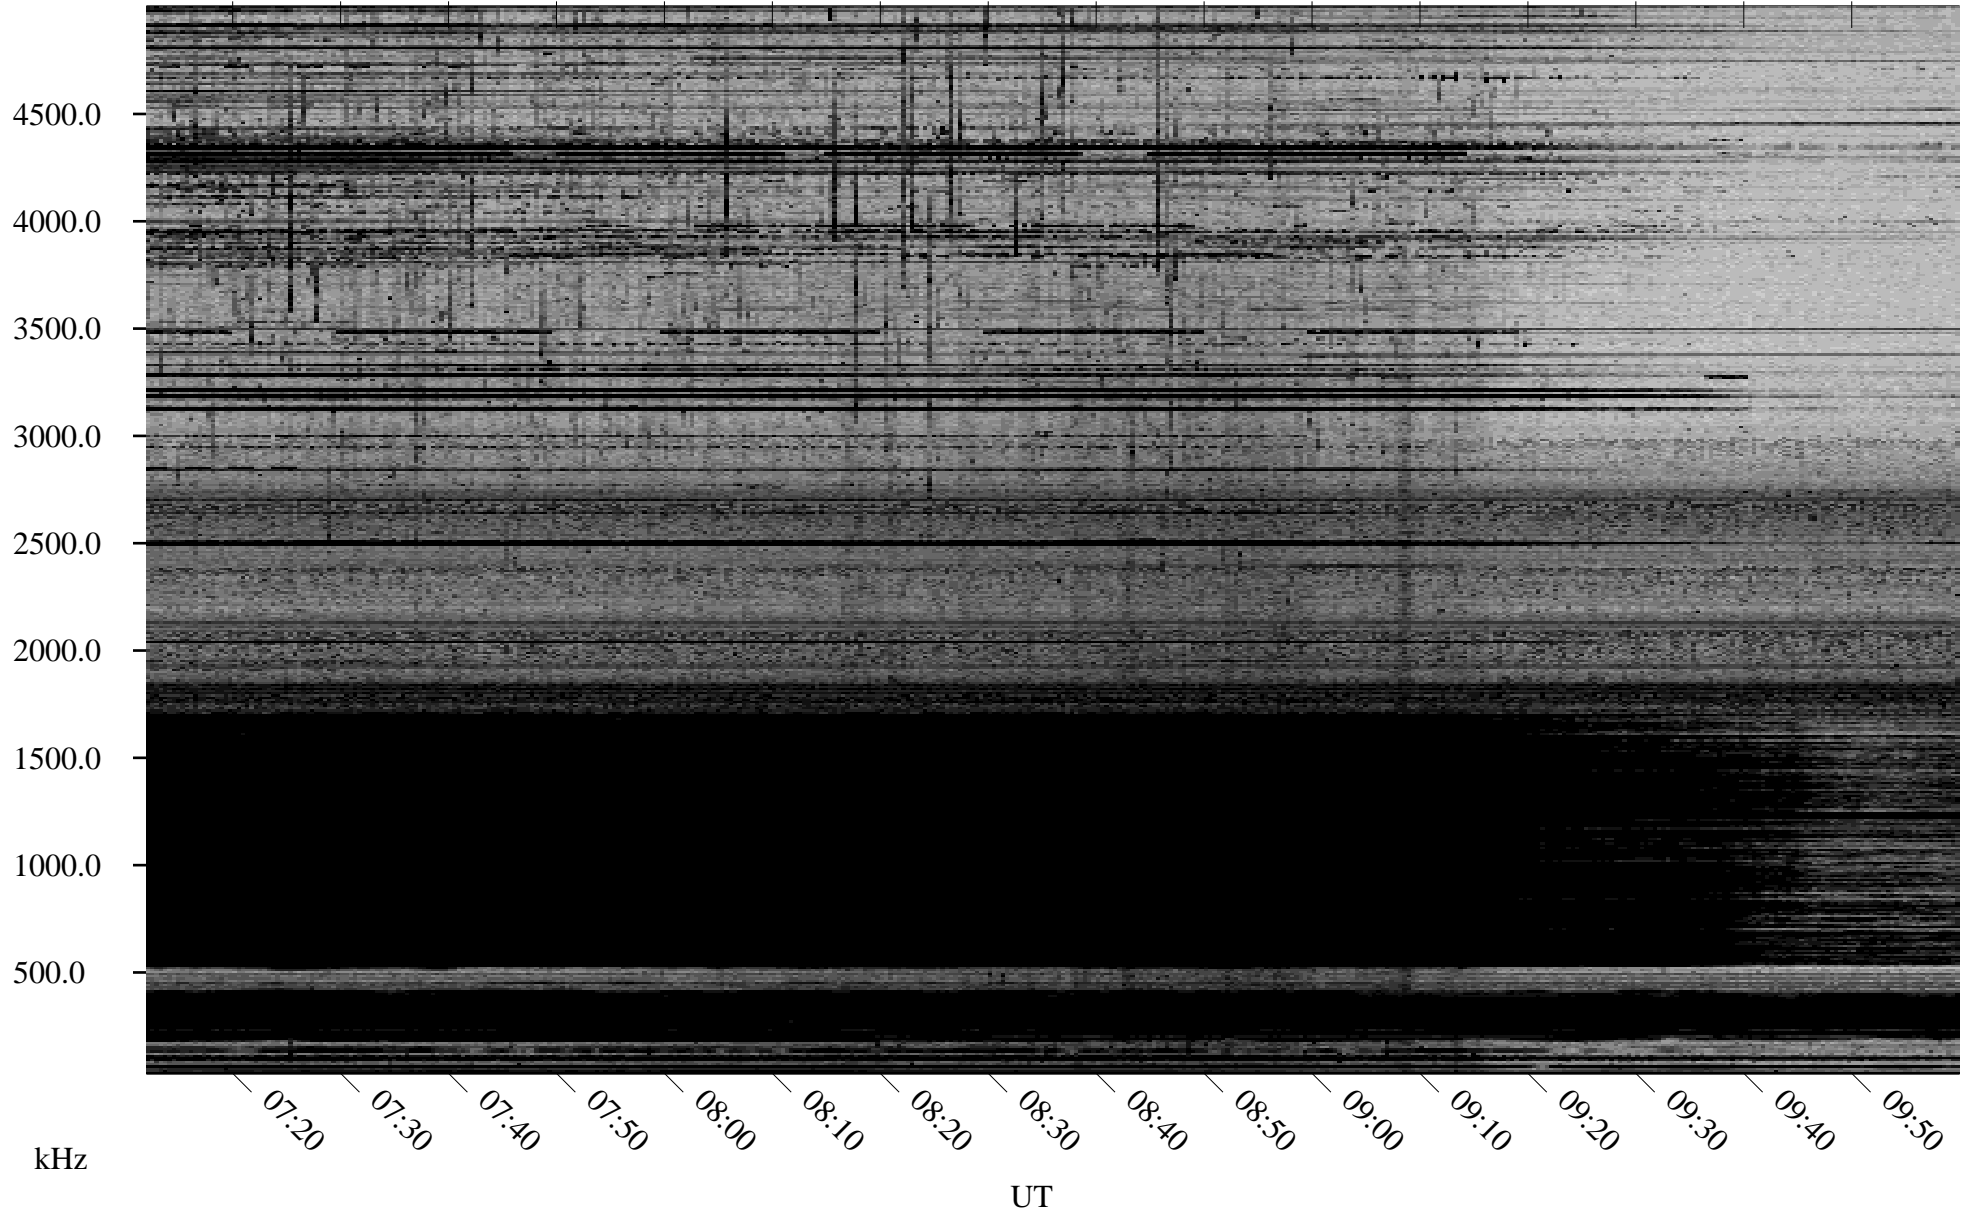

# 02/28/2006 Churchill, Manitoba

Linear Scale    Black = 161    White = 15

ch06058l.r00m max\_12

Page 4

# 02/28/2006 Churchill, Manitoba

Linear Scale    Black = 161    White = 15

ch06058l.r00m max\_12

Page 5

# 02/28/2006 Churchill, Manitoba

Linear Scale    Black = 161    White = 15

ch06058l.r00m max\_12

Page 6

02/28/2006 Churchill, Manitoba

Linear Scale Black = 161 White = 15

ch06058l.r00m max\_12

Page 7

# 02/28/2006 Churchill, Manitoba

Linear Scale    Black = 161    White = 15

ch06058l.r00m max\_12