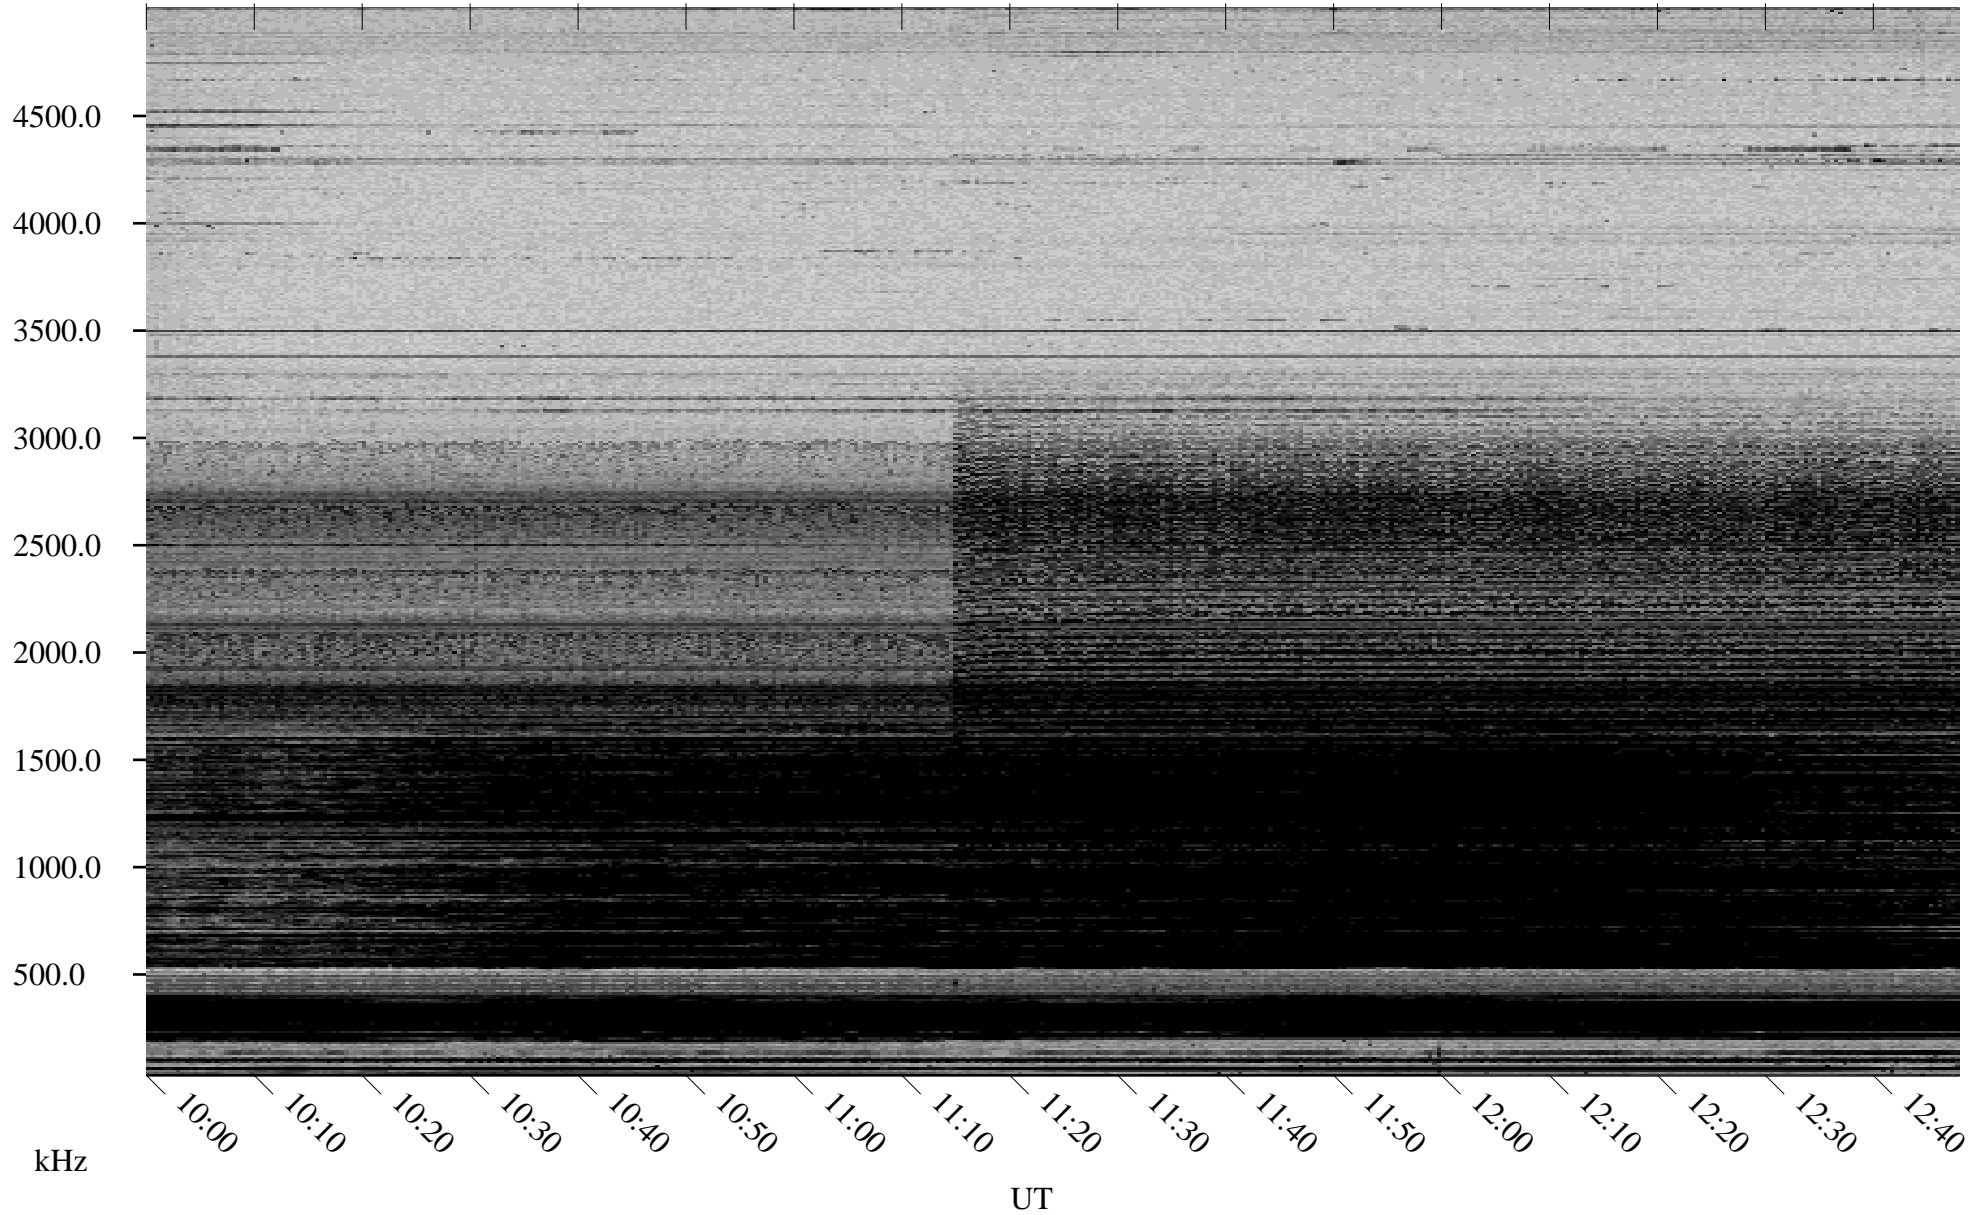

# 02/28/2006 Churchill, Manitoba

Linear Scale    Black = 161    White = 15

ch06058l.r00m max\_12

Page 4

# 02/28/2006 Churchill, Manitoba

Linear Scale    Black = 161    White = 15

ch06058l.r00m max\_12

Page 5

# 02/28/2006 Churchill, Manitoba

Linear Scale    Black = 161    White = 15

ch06058l.r00m max\_12

Page 6

02/28/2006 Churchill, Manitoba

Linear Scale Black = 161 White = 15

ch06058l.r00m max\_12

Page 7

# 02/28/2006 Churchill, Manitoba

Linear Scale    Black = 161    White = 15

ch06058l.r00m max\_12