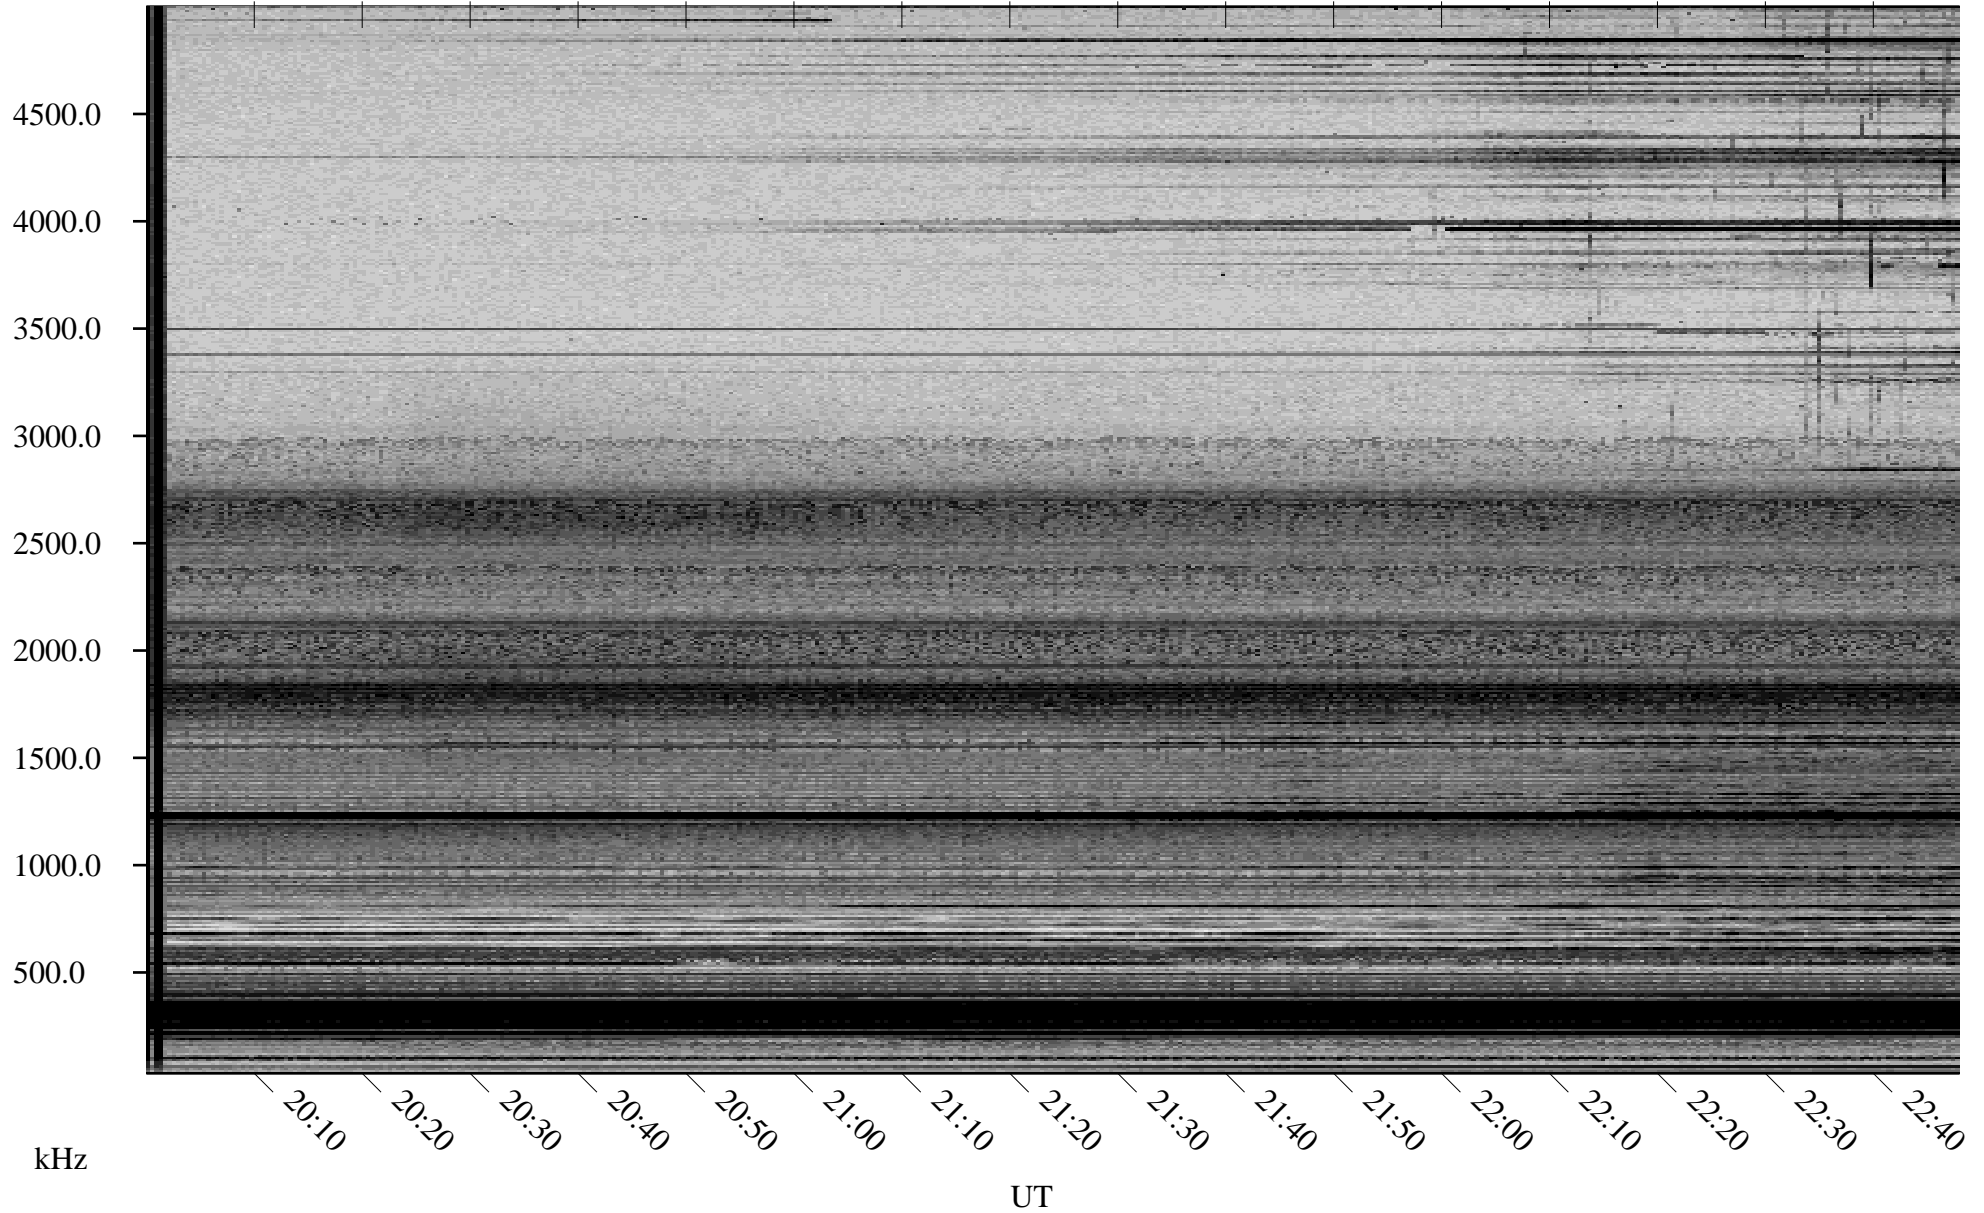

# 02/27/2006 Churchill, Manitoba

Linear Scale    Black = 161    White = 15

ch06058l.r00m max\_12

Page 1

# 02/27/2006 Churchill, Manitoba

Linear Scale    Black = 161    White = 15

ch06058l.r00m max\_12

Page 2

# 02/28/2006 Churchill, Manitoba

Linear Scale    Black = 161    White = 15

ch06058l.r00m max\_12

Page 3

# 02/28/2006 Churchill, Manitoba

Linear Scale    Black = 161    White = 15

ch06058l.r00m max\_12

Page 4