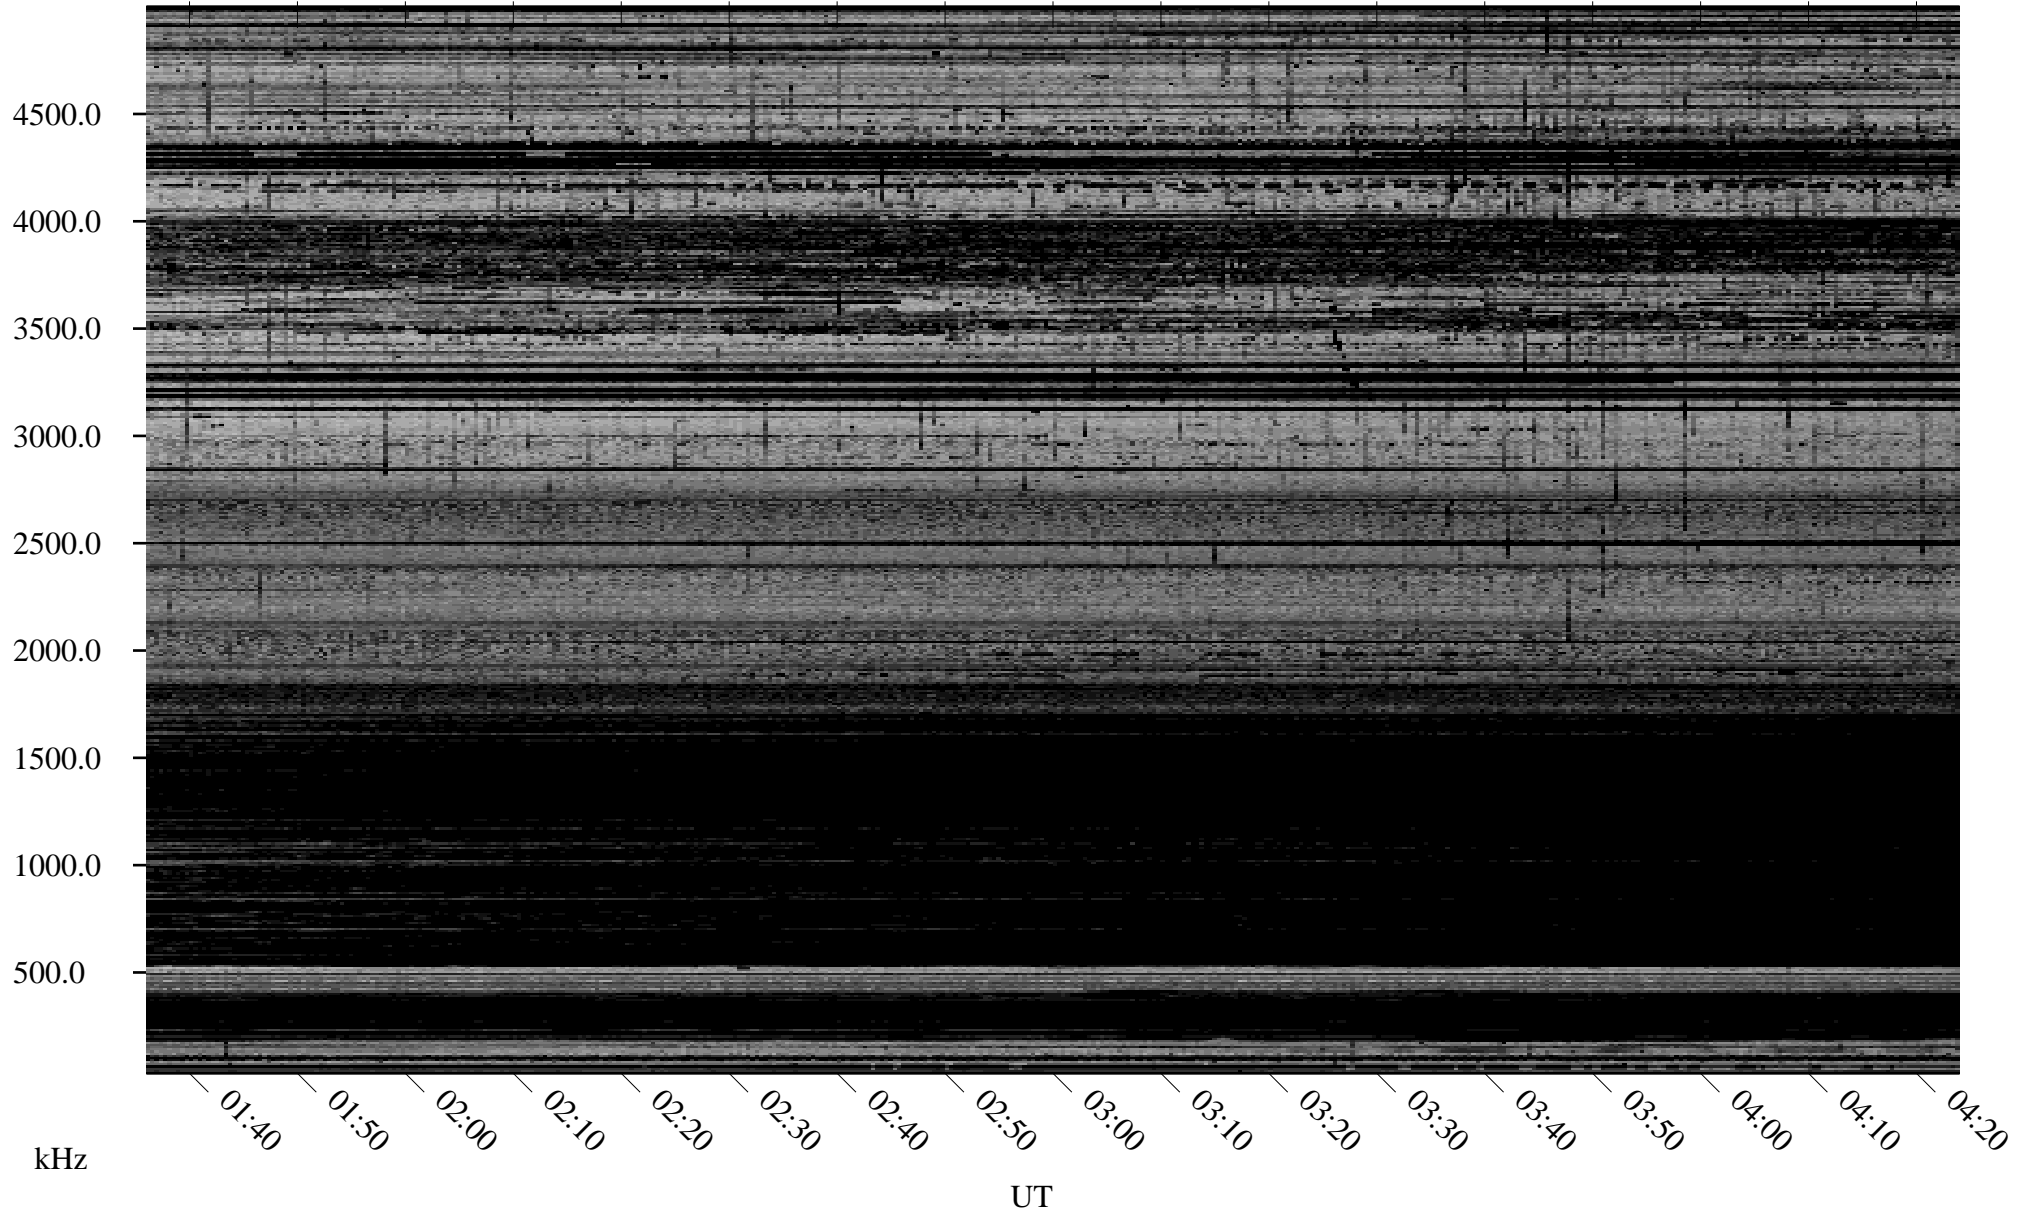

# 02/27/2006 Churchill, Manitoba

Linear Scale    Black = 161    White = 15

ch06058l.r00m max\_12

Page 1

# 02/27/2006 Churchill, Manitoba

Linear Scale    Black = 161    White = 15

ch06058l.r00m max\_12

Page 2

# 02/28/2006 Churchill, Manitoba

Linear Scale    Black = 161    White = 15

ch06058l.r00m max\_12

Page 3

# 02/28/2006 Churchill, Manitoba

Linear Scale    Black = 161    White = 15

ch06058l.r00m max\_12

Page 4