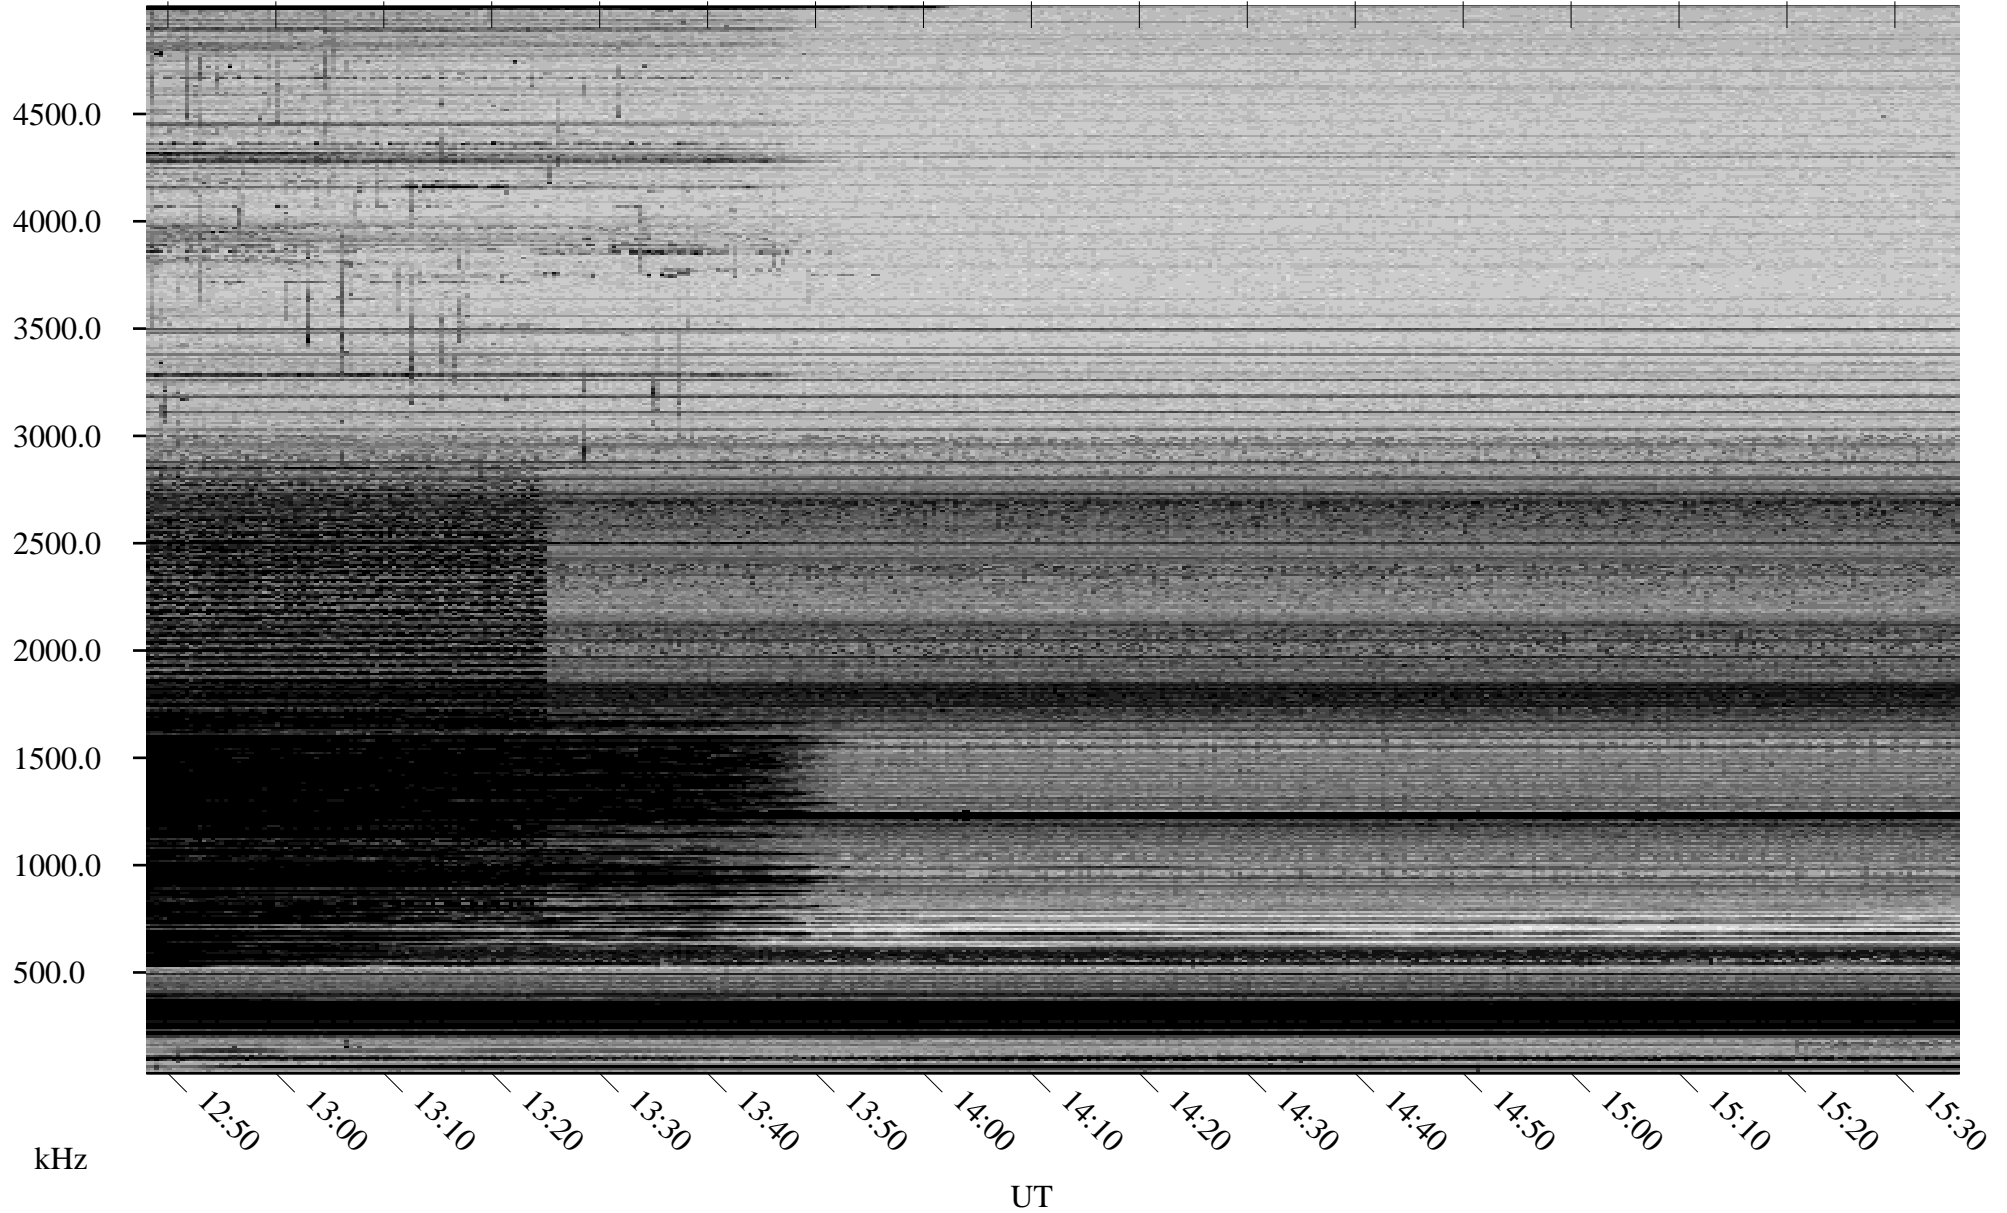

02/28/2006 Churchill, Manitoba

Linear Scale Black = 161 White = 15

ch06059l.r03m max_12

Page 1

02/28/2006 Churchill, Manitoba

Linear Scale Black = 161 White = 15

ch06059l.r03m max_12

Page 2

03/01/2006 Churchill, Manitoba

Linear Scale Black = 161 White = 15

ch06059l.r03m max_12

Page 3

03/01/2006 Churchill, Manitoba

Linear Scale Black = 161 White = 15

ch06059l.r03m max_12

Page 4

03/01/2006 Churchill, Manitoba

Linear Scale Black = 161 White = 15

ch06059l.r03m max_12

Page 5

03/01/2006 Churchill, Manitoba

Linear Scale Black = 161 White = 15

ch06059l.r03m max_12

Page 6

03/01/2006 Churchill, Manitoba

Linear Scale Black = 161 White = 15

ch06059l.r03m max_12

Page 7

03/01/2006 Churchill, Manitoba

Linear Scale Black = 161 White = 15

ch06059l.r03m max_12