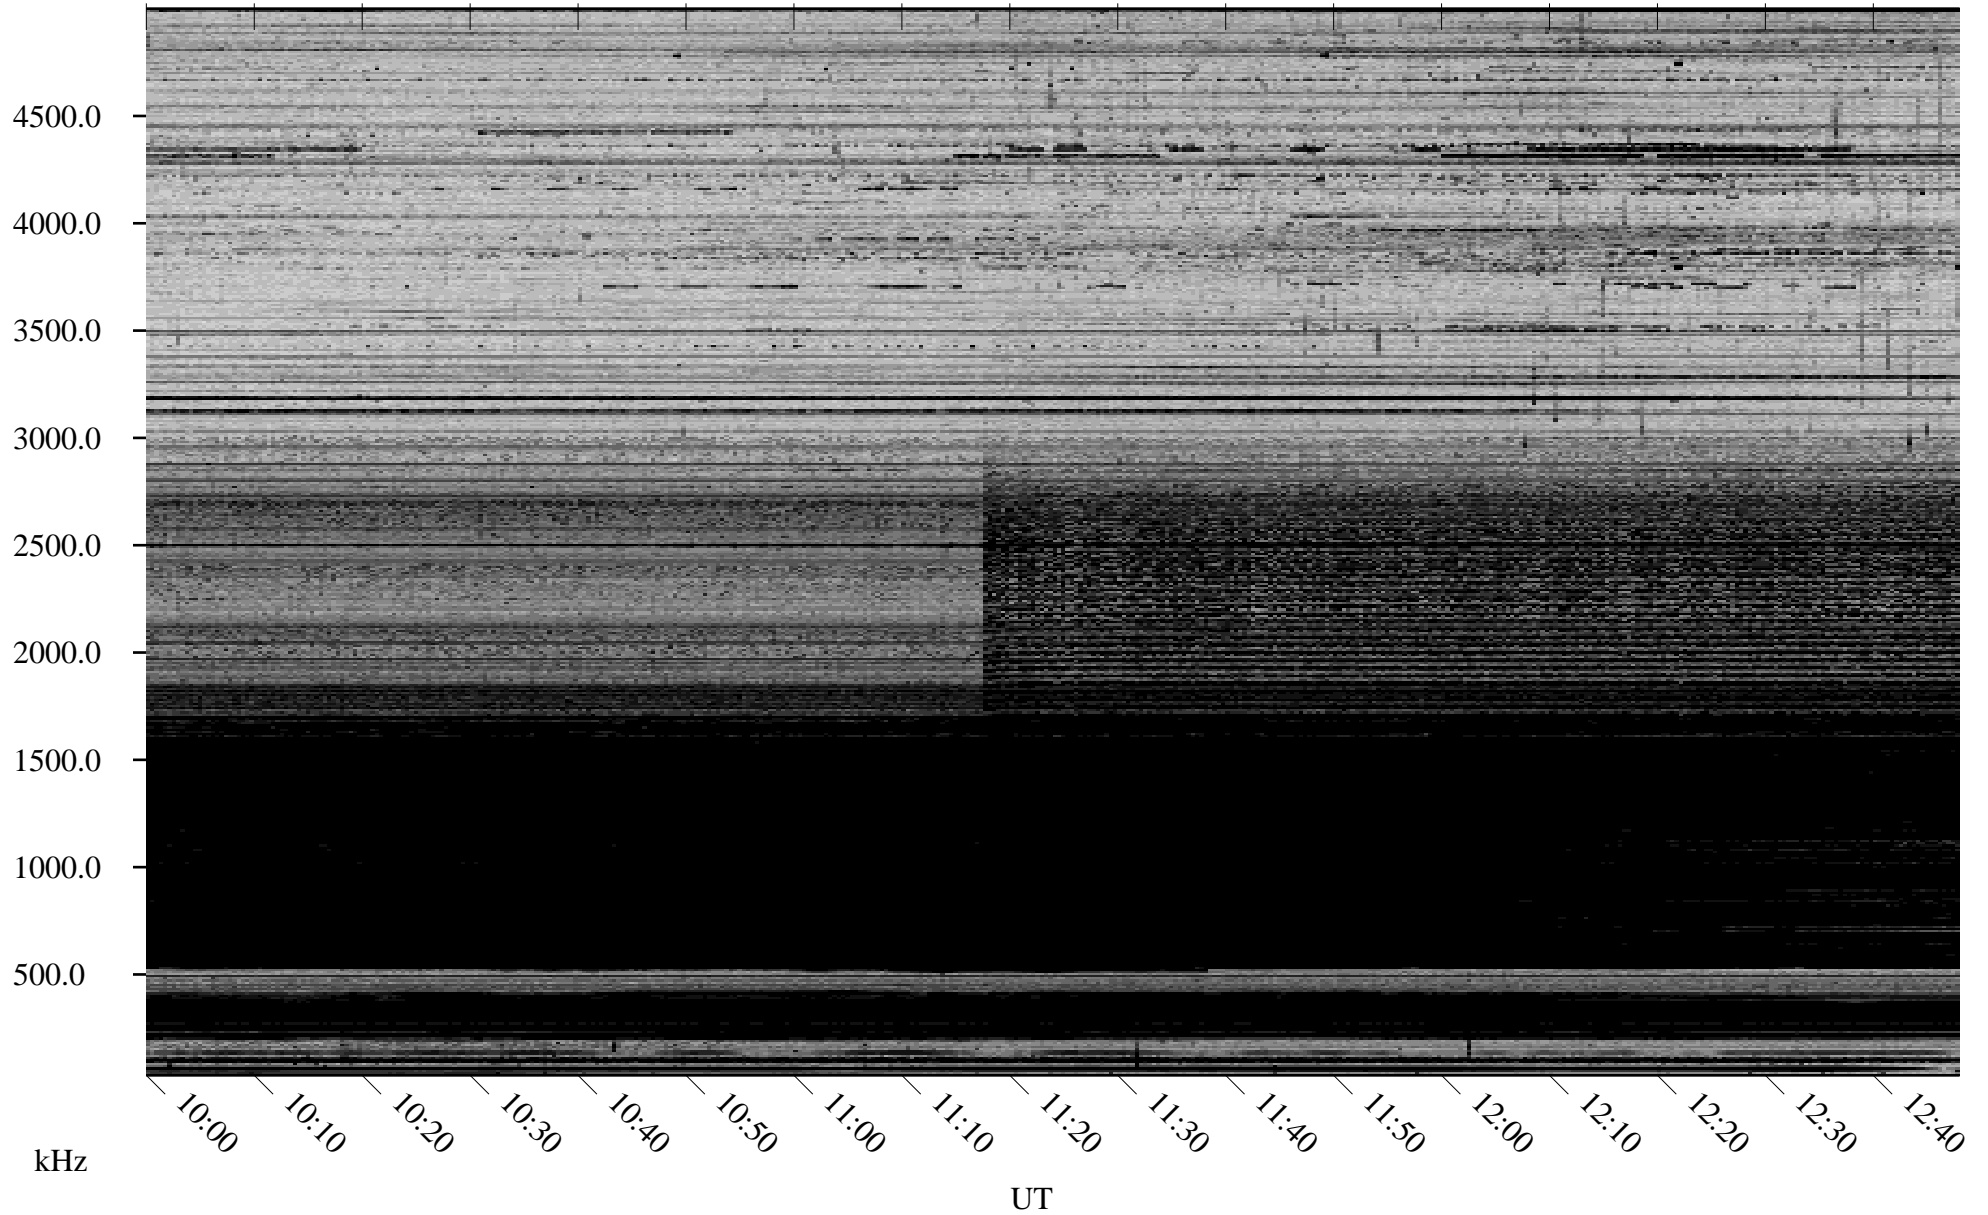

02/28/2006 Churchill, Manitoba

Linear Scale Black = 161 White = 15

ch06059l.r03m max_12

Page 1

02/28/2006 Churchill, Manitoba

Linear Scale Black = 161 White = 15

ch06059l.r03m max_12

Page 2

03/01/2006 Churchill, Manitoba

Linear Scale Black = 161 White = 15

ch06059l.r03m max_12

Page 3

03/01/2006 Churchill, Manitoba

Linear Scale Black = 161 White = 15

ch06059l.r03m max_12

Page 4

03/01/2006 Churchill, Manitoba

Linear Scale Black = 161 White = 15

ch06059l.r03m max_12

Page 5

03/01/2006 Churchill, Manitoba

Linear Scale Black = 161 White = 15

ch06059l.r03m max_12

Page 6

03/01/2006 Churchill, Manitoba

Linear Scale Black = 161 White = 15

ch06059l.r03m max_12

Page 7

03/01/2006 Churchill, Manitoba

Linear Scale Black = 161 White = 15

ch06059l.r03m max_12