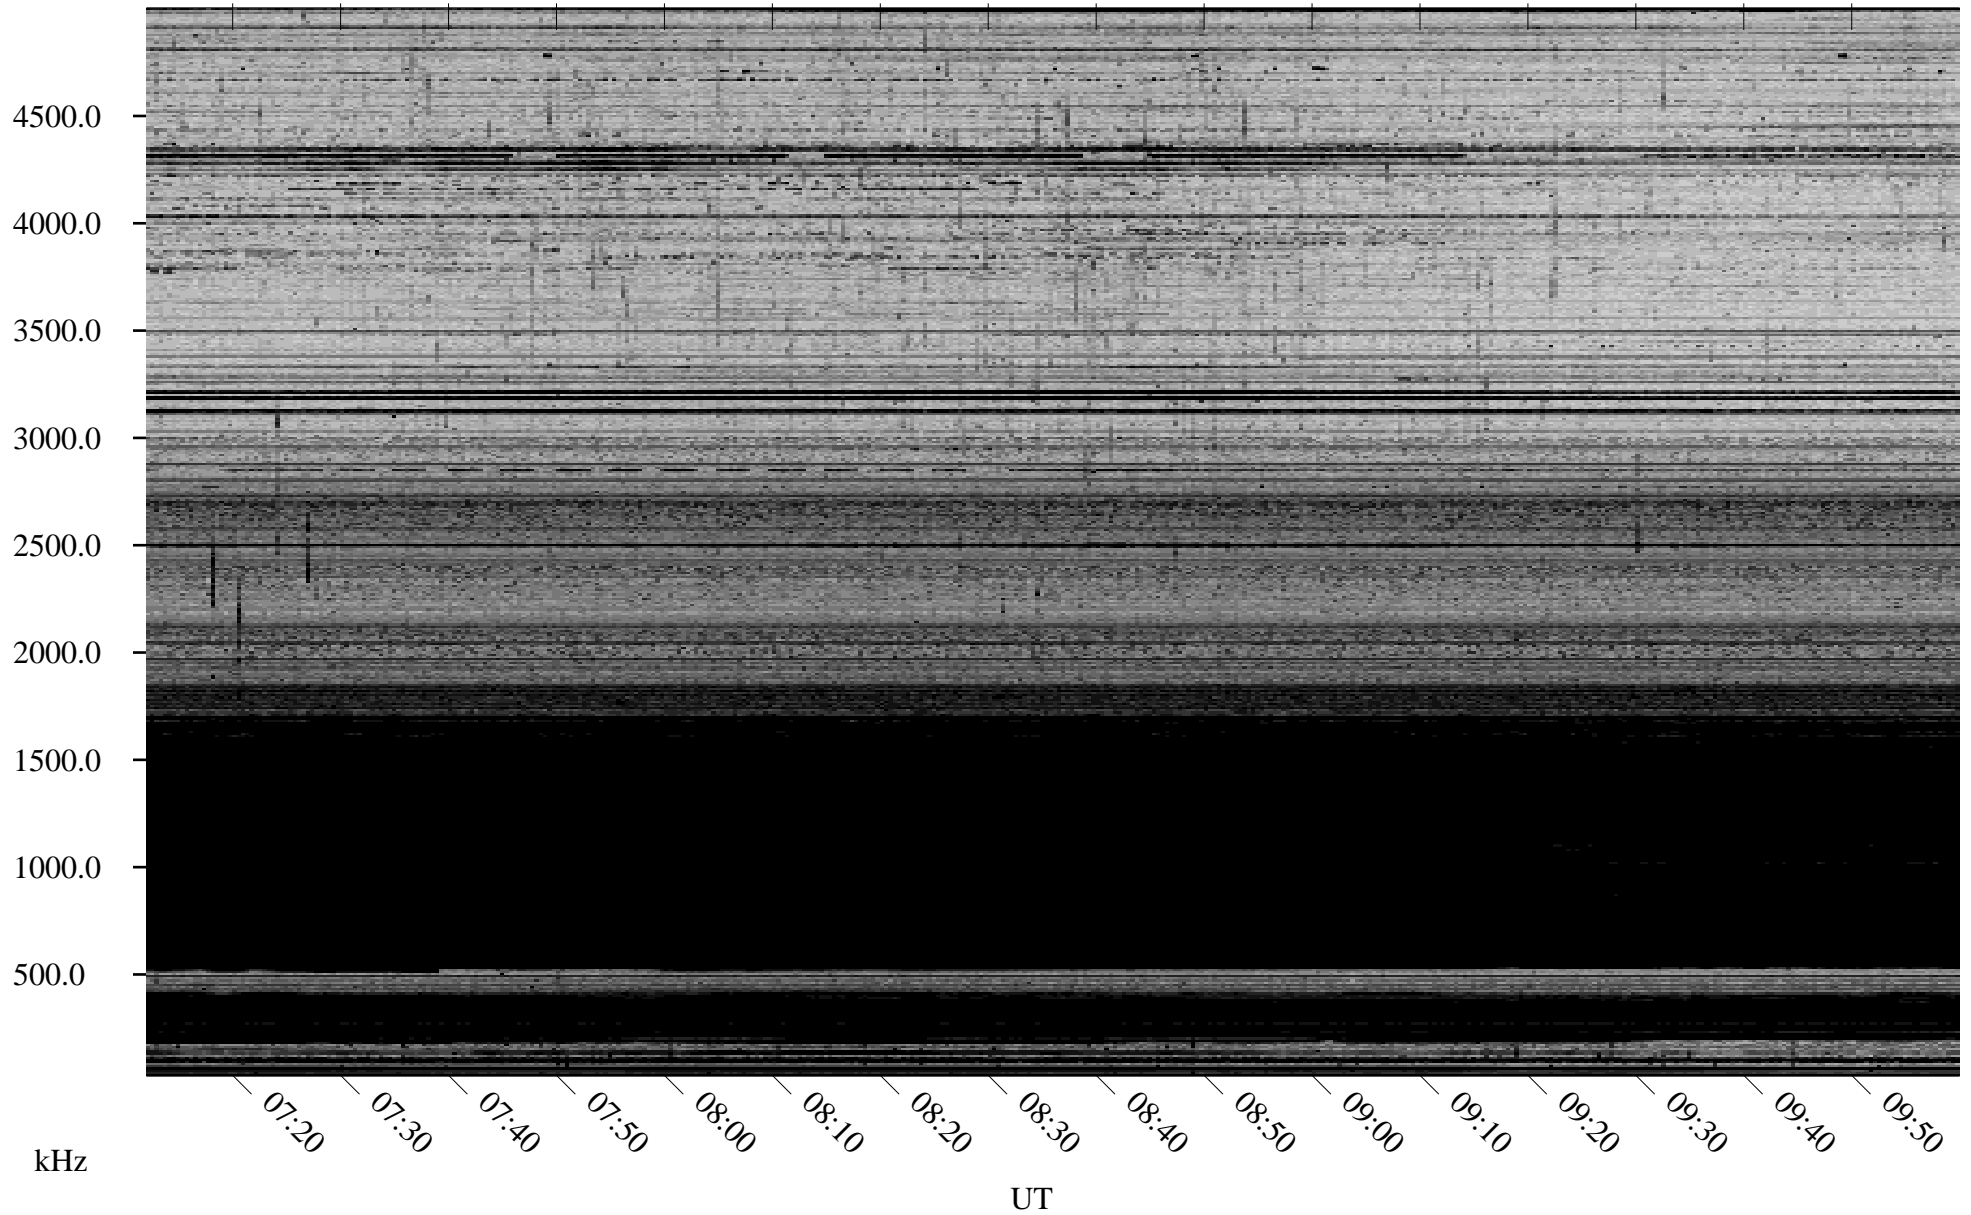

02/28/2006 Churchill, Manitoba

Linear Scale Black = 161 White = 15

ch06059l.r03m max_12

Page 1

02/28/2006 Churchill, Manitoba

Linear Scale Black = 161 White = 15

ch06059l.r03m max_12

Page 2

03/01/2006 Churchill, Manitoba

Linear Scale Black = 161 White = 15

ch06059l.r03m max_12

Page 3

03/01/2006 Churchill, Manitoba

Linear Scale Black = 161 White = 15

ch06059l.r03m max_12

Page 4

03/01/2006 Churchill, Manitoba

Linear Scale Black = 161 White = 15

ch06059l.r03m max_12

Page 5

03/01/2006 Churchill, Manitoba

Linear Scale Black = 161 White = 15

ch06059l.r03m max_12

Page 6

03/01/2006 Churchill, Manitoba

Linear Scale Black = 161 White = 15

ch06059l.r03m max_12

Page 7

03/01/2006 Churchill, Manitoba

Linear Scale Black = 161 White = 15

ch06059l.r03m max_12