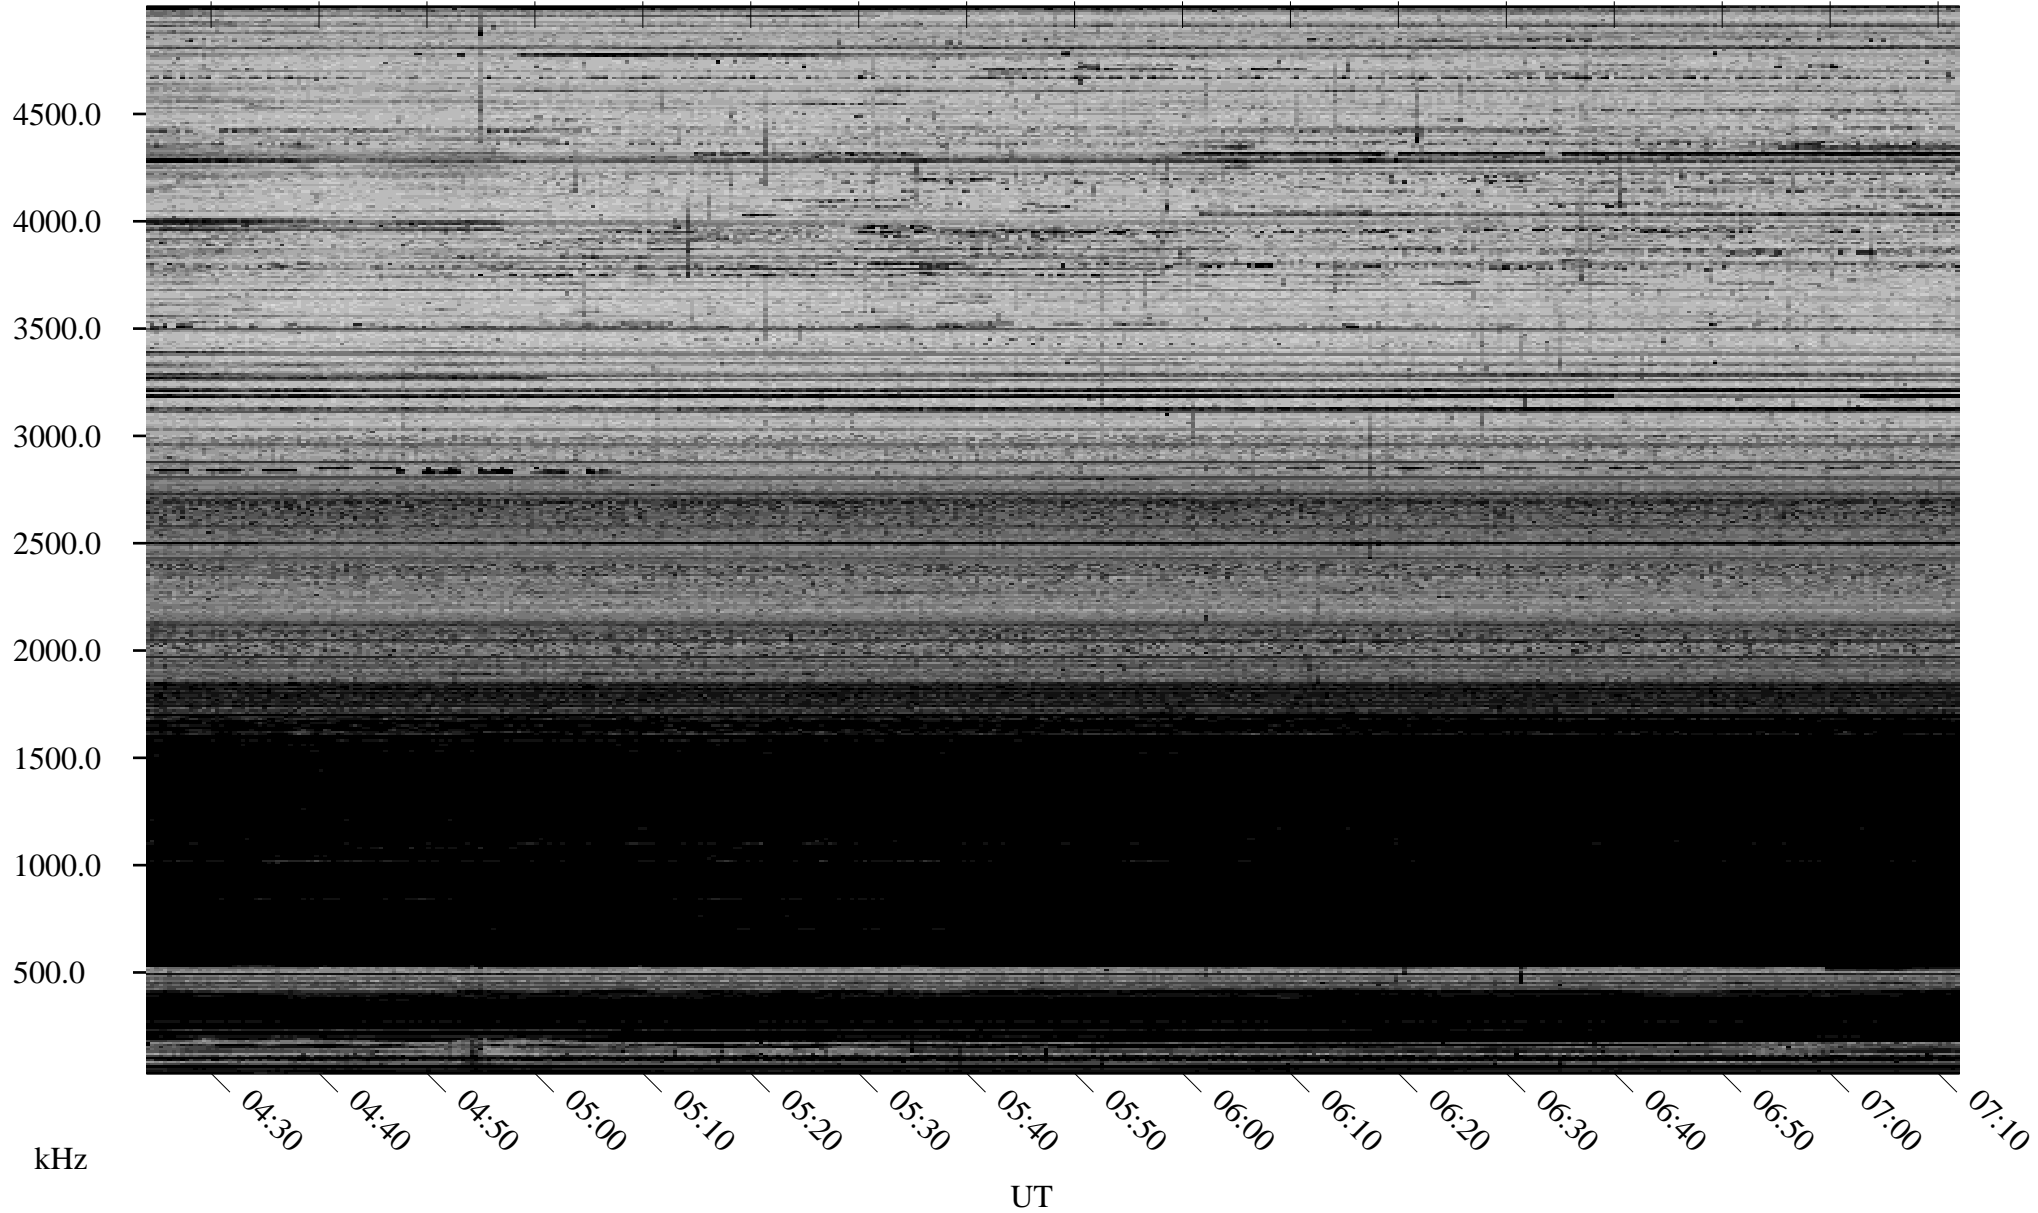

02/28/2006 Churchill, Manitoba

Linear Scale Black = 161 White = 15

ch06059l.r03m max_12

Page 1

02/28/2006 Churchill, Manitoba

Linear Scale Black = 161 White = 15

ch06059l.r03m max_12

Page 2

03/01/2006 Churchill, Manitoba

Linear Scale Black = 161 White = 15

ch06059l.r03m max_12

Page 3

03/01/2006 Churchill, Manitoba

Linear Scale Black = 161 White = 15

ch06059l.r03m max_12

Page 4

03/01/2006 Churchill, Manitoba

Linear Scale Black = 161 White = 15

ch06059l.r03m max_12

Page 5

03/01/2006 Churchill, Manitoba

Linear Scale Black = 161 White = 15

ch06059l.r03m max_12

Page 6

03/01/2006 Churchill, Manitoba

Linear Scale Black = 161 White = 15

ch06059l.r03m max_12

Page 7

03/01/2006 Churchill, Manitoba

Linear Scale Black = 161 White = 15

ch06059l.r03m max_12