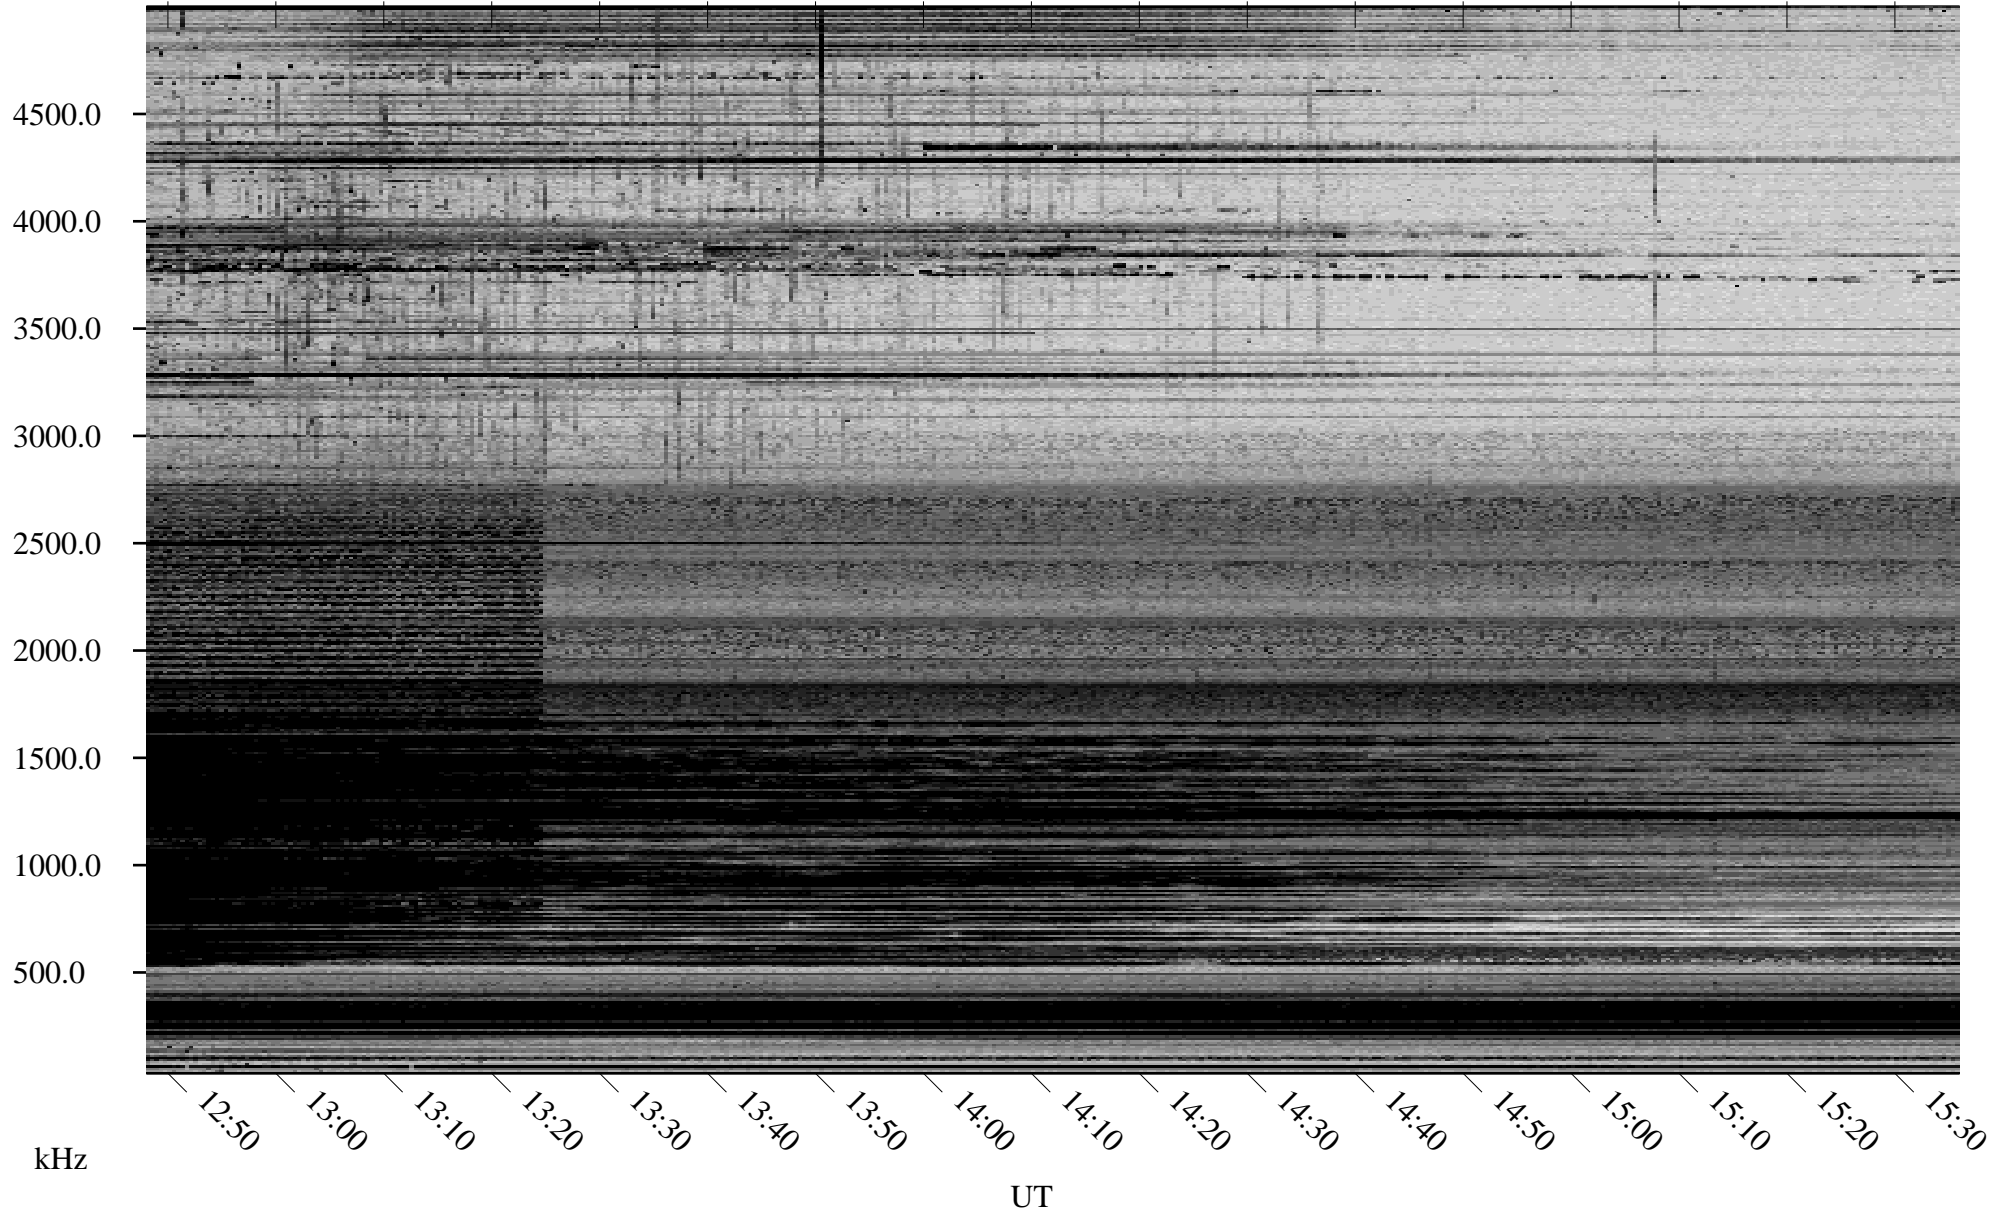

# 03/04/2006 Churchill, Manitoba

Linear Scale    Black = 161    White = 15

ch06062l.r00m max\_12

Page 5

# 03/04/2006 Churchill, Manitoba

Linear Scale    Black = 161    White = 15

ch06062l.r00m max\_12

Page 6

# 03/04/2006 Churchill, Manitoba

Linear Scale Black = 161 White = 15

ch06062l.r00m max\_12

Page 7

03/04/2006 Churchill, Manitoba

Linear Scale Black = 161 White = 15

ch06062l.r00m max\_12

Page 8