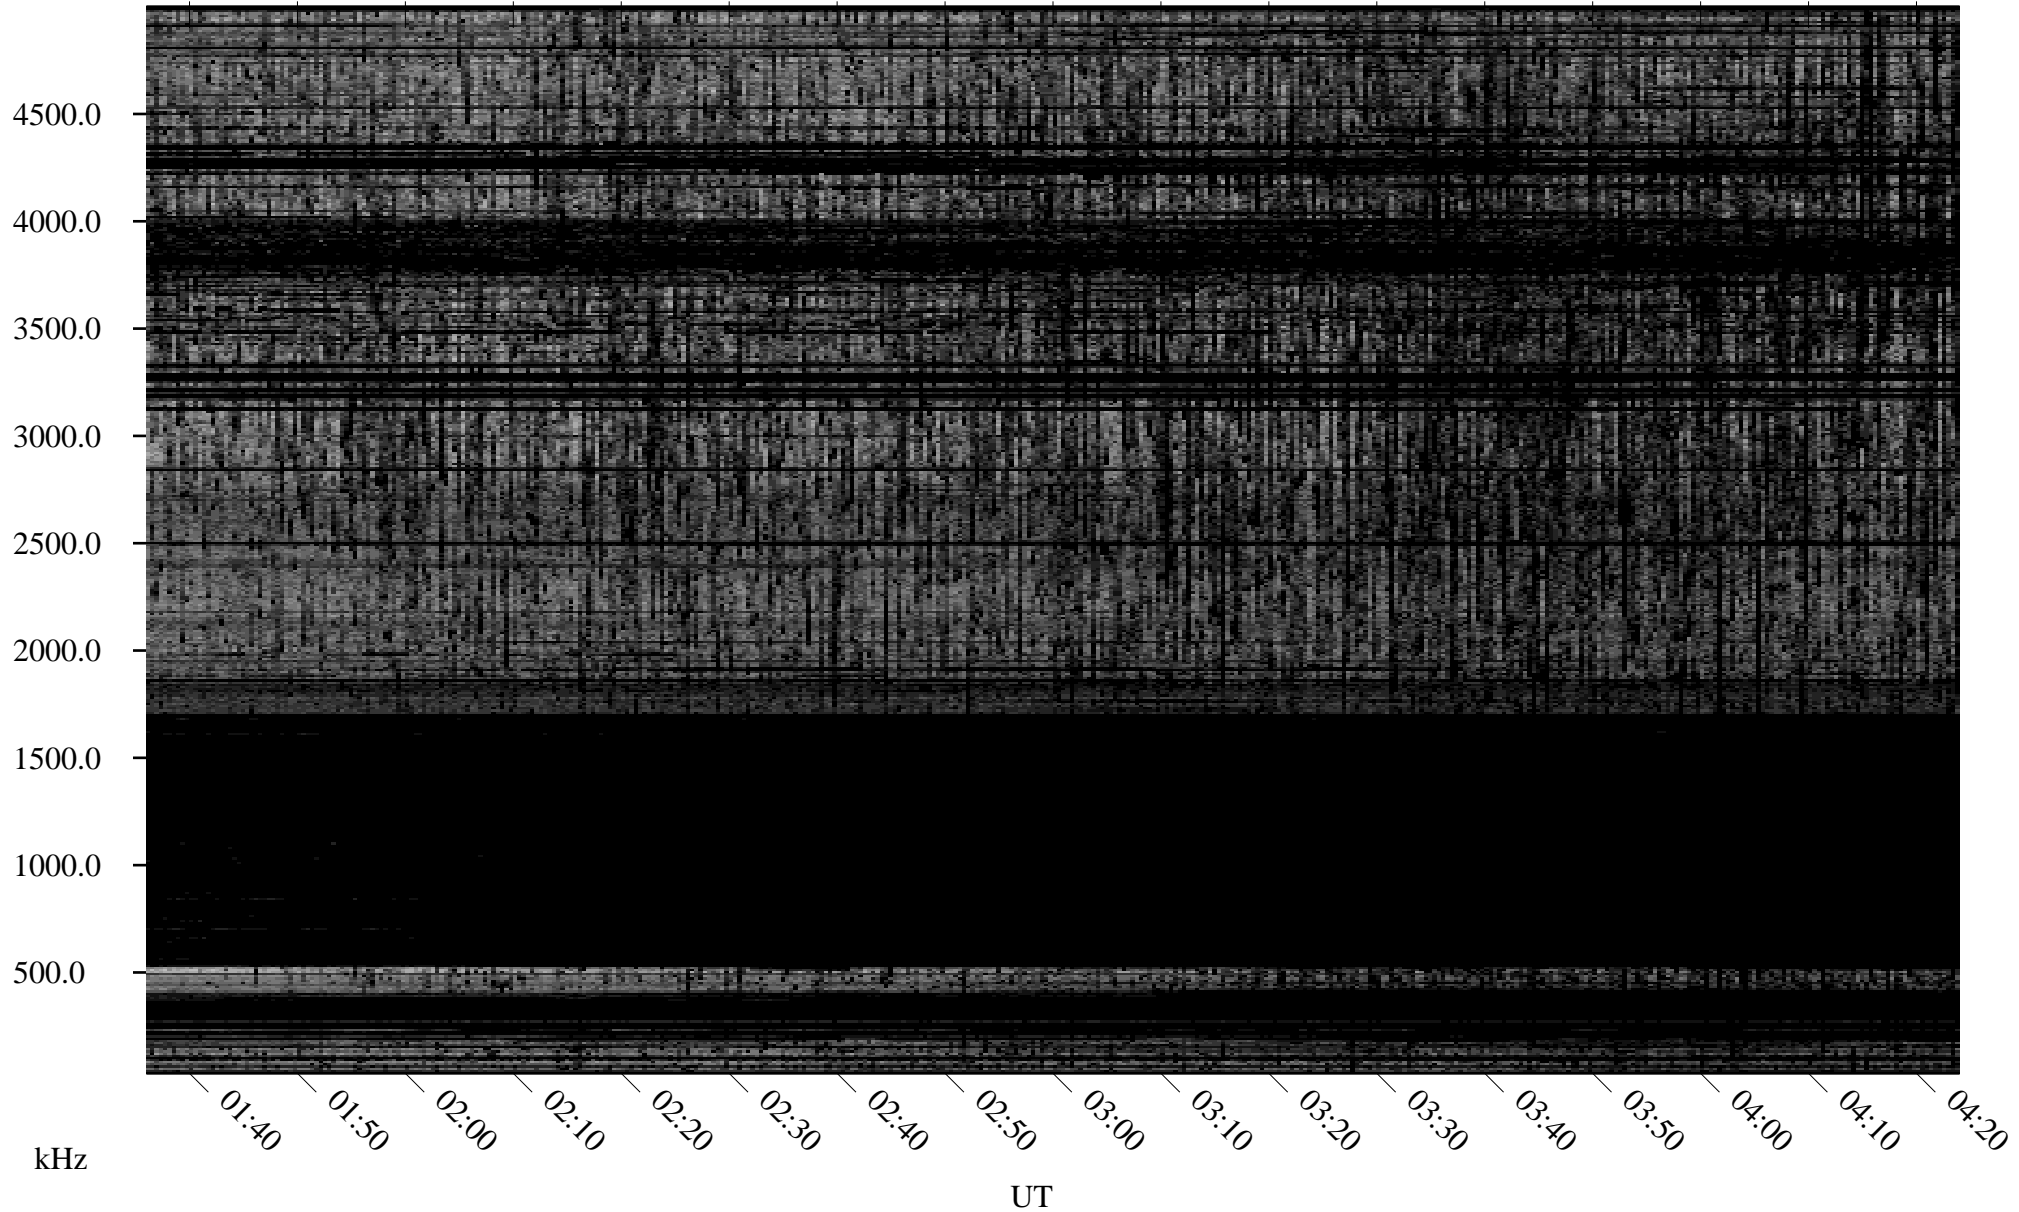

03/04/2006 Churchill, Manitoba

Linear Scale Black = 161 White = 15

ch06063l.r00m max_12

Page 1

03/04/2006 Churchill, Manitoba

Linear Scale Black = 161 White = 15

ch06063l.r00m max_12

Page 2

03/05/2006 Churchill, Manitoba

Linear Scale Black = 161 White = 15

ch06063l.r00m max_12

Page 3

03/05/2006 Churchill, Manitoba

Linear Scale Black = 161 White = 15

ch06063l.r00m max_12

Page 4

03/05/2006 Churchill, Manitoba

Linear Scale Black = 161 White = 15

ch06063l.r00m max_12

Page 5

03/05/2006 Churchill, Manitoba

Linear Scale Black = 161 White = 15

ch06063l.r00m max_12

Page 6

03/05/2006 Churchill, Manitoba

Linear Scale Black = 161 White = 15

ch06063l.r00m max_12

Page 7

03/05/2006 Churchill, Manitoba

Linear Scale Black = 161 White = 15

ch06063l.r00m max_12