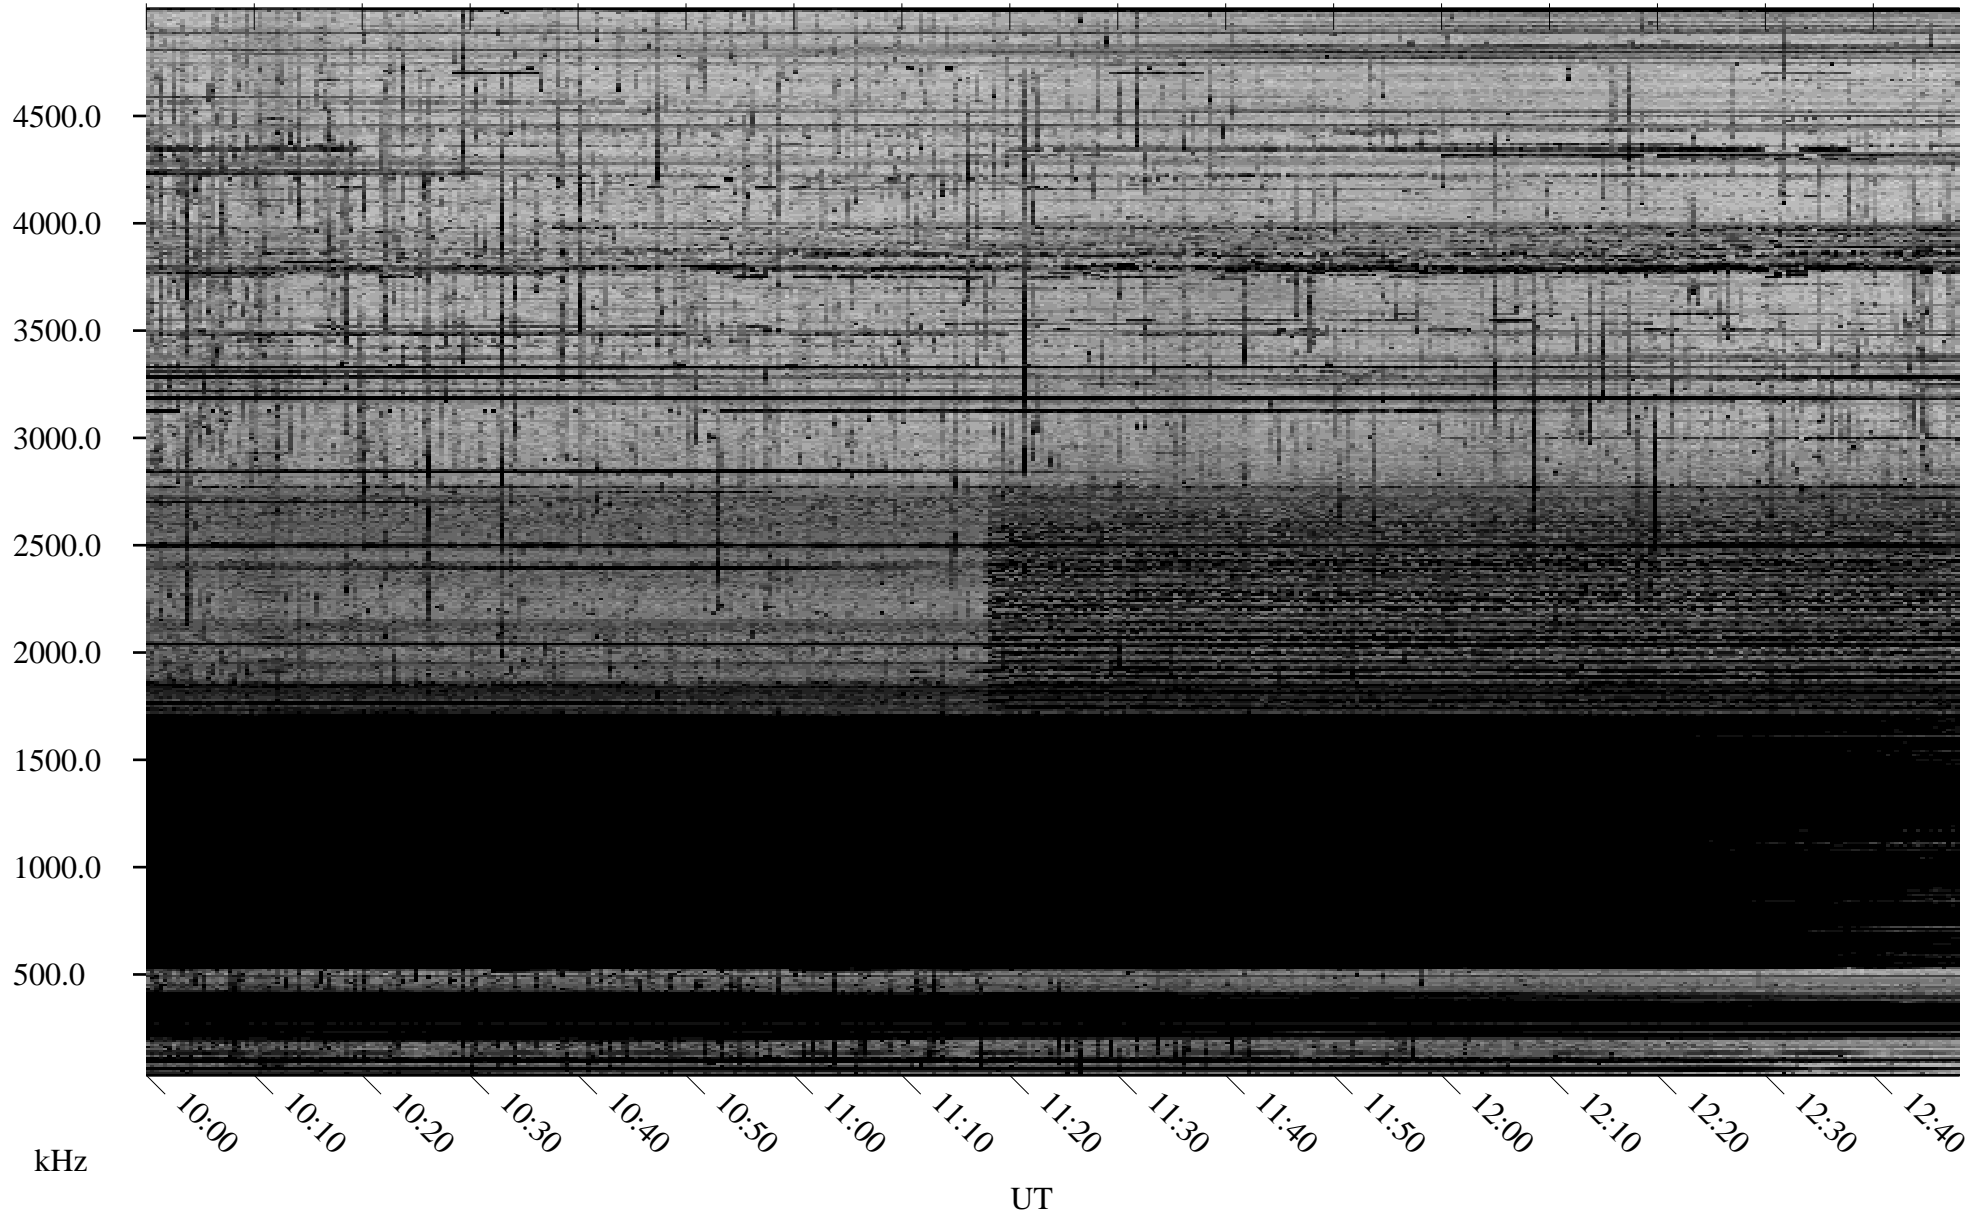

03/05/2006 Churchill, Manitoba

Linear Scale Black = 161 White = 15

ch06063l.r00m max_12

Page 5

03/05/2006 Churchill, Manitoba

Linear Scale Black = 161 White = 15

ch06063l.r00m max_12

Page 6

03/05/2006 Churchill, Manitoba

Linear Scale Black = 161 White = 15

ch06063l.r00m max_12

Page 7

03/05/2006 Churchill, Manitoba

Linear Scale Black = 161 White = 15

ch06063l.r00m max_12