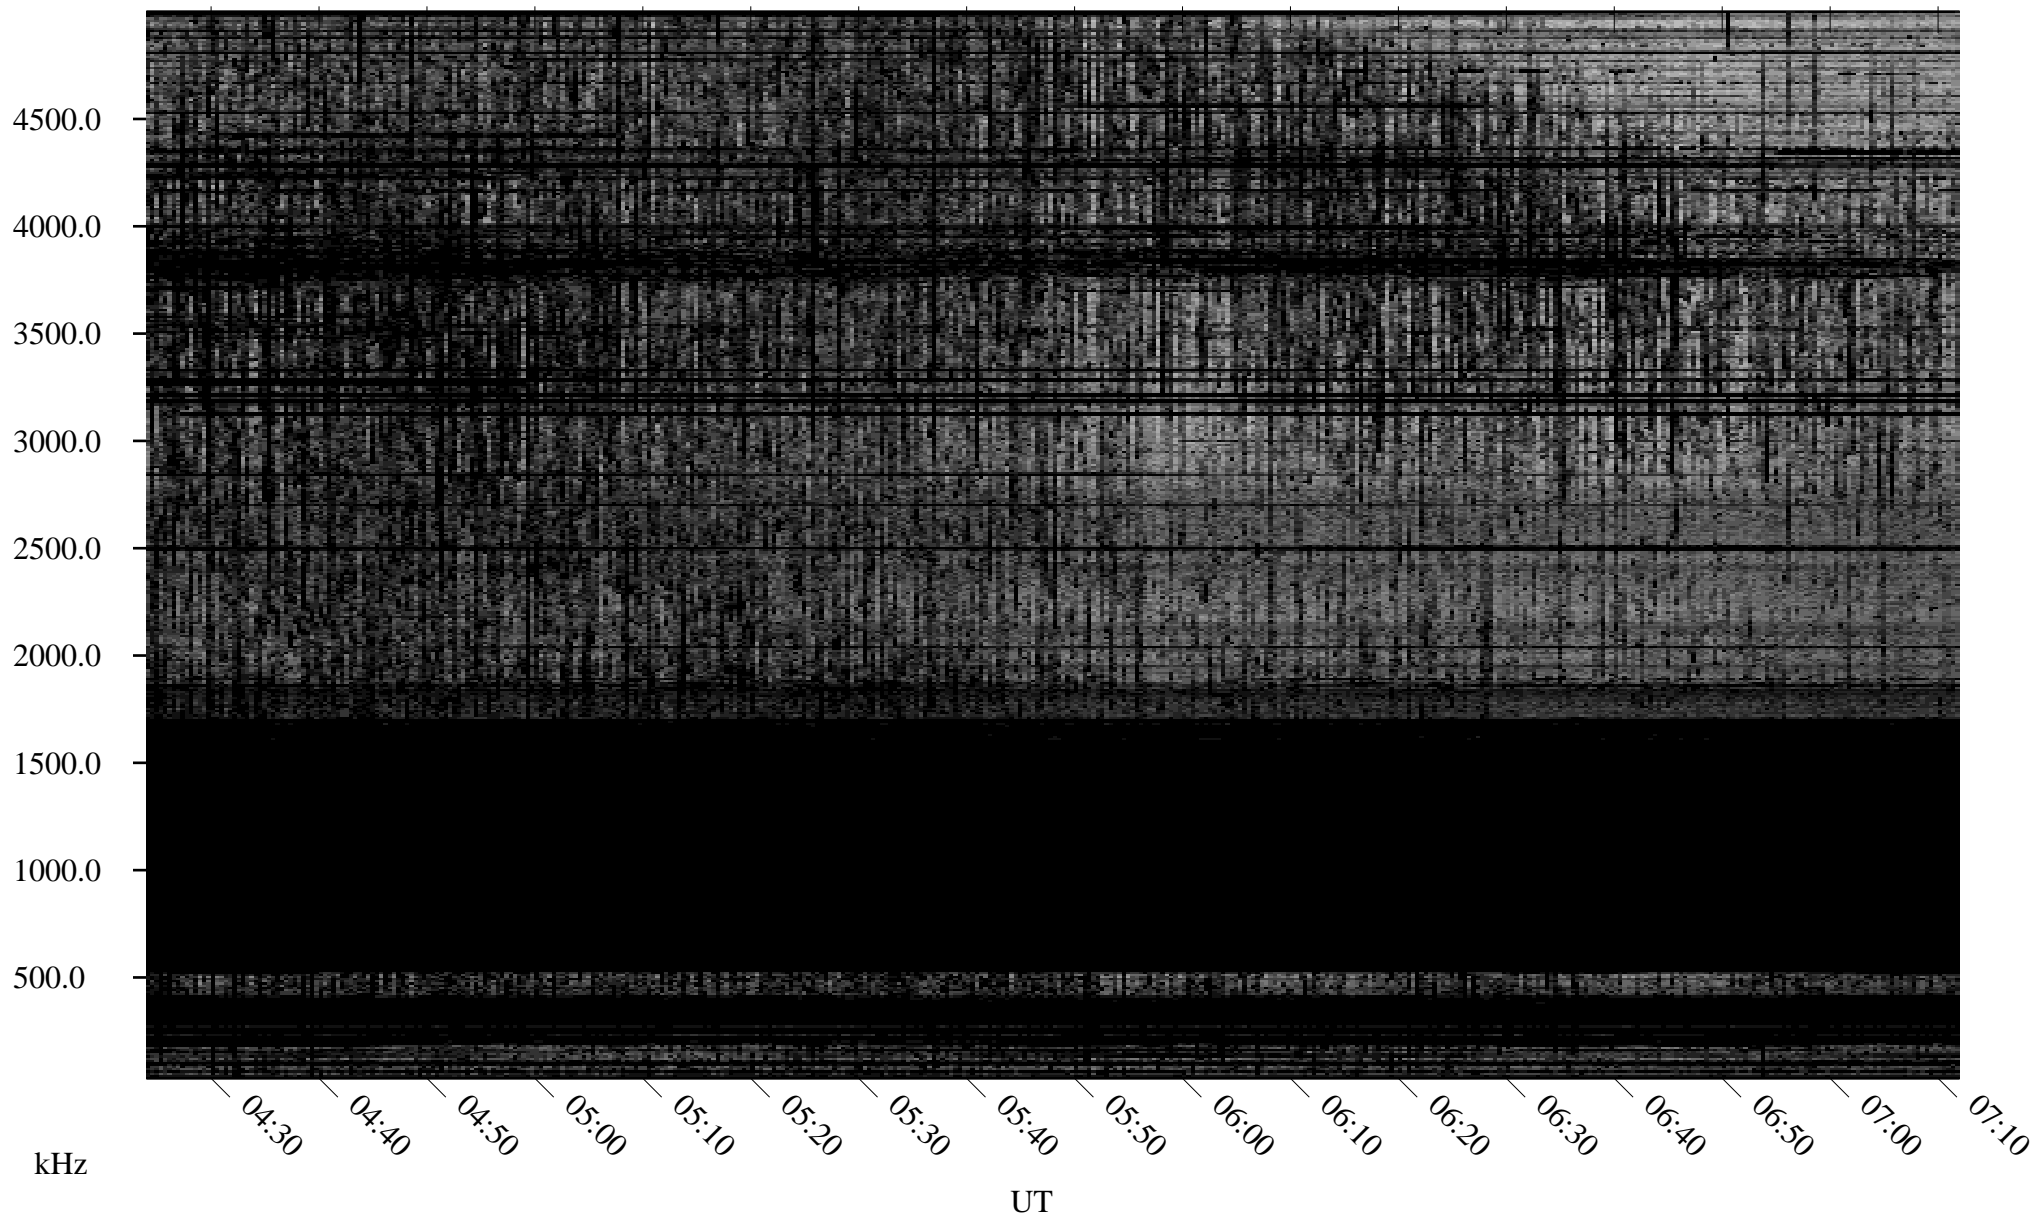

03/04/2006 Churchill, Manitoba

Linear Scale Black = 161 White = 15

ch06063l.r00m max_12

Page 1

03/04/2006 Churchill, Manitoba

Linear Scale Black = 161 White = 15

ch06063l.r00m max_12

Page 2

03/05/2006 Churchill, Manitoba

Linear Scale Black = 161 White = 15

ch06063l.r00m max_12

Page 3

03/05/2006 Churchill, Manitoba

Linear Scale Black = 161 White = 15

ch06063l.r00m max_12

Page 4

03/05/2006 Churchill, Manitoba

Linear Scale Black = 161 White = 15

ch06063l.r00m max_12

Page 5

03/05/2006 Churchill, Manitoba

Linear Scale Black = 161 White = 15

ch06063l.r00m max_12

Page 6

03/05/2006 Churchill, Manitoba

Linear Scale Black = 161 White = 15

ch06063l.r00m max_12

Page 7

03/05/2006 Churchill, Manitoba

Linear Scale Black = 161 White = 15

ch06063l.r00m max_12