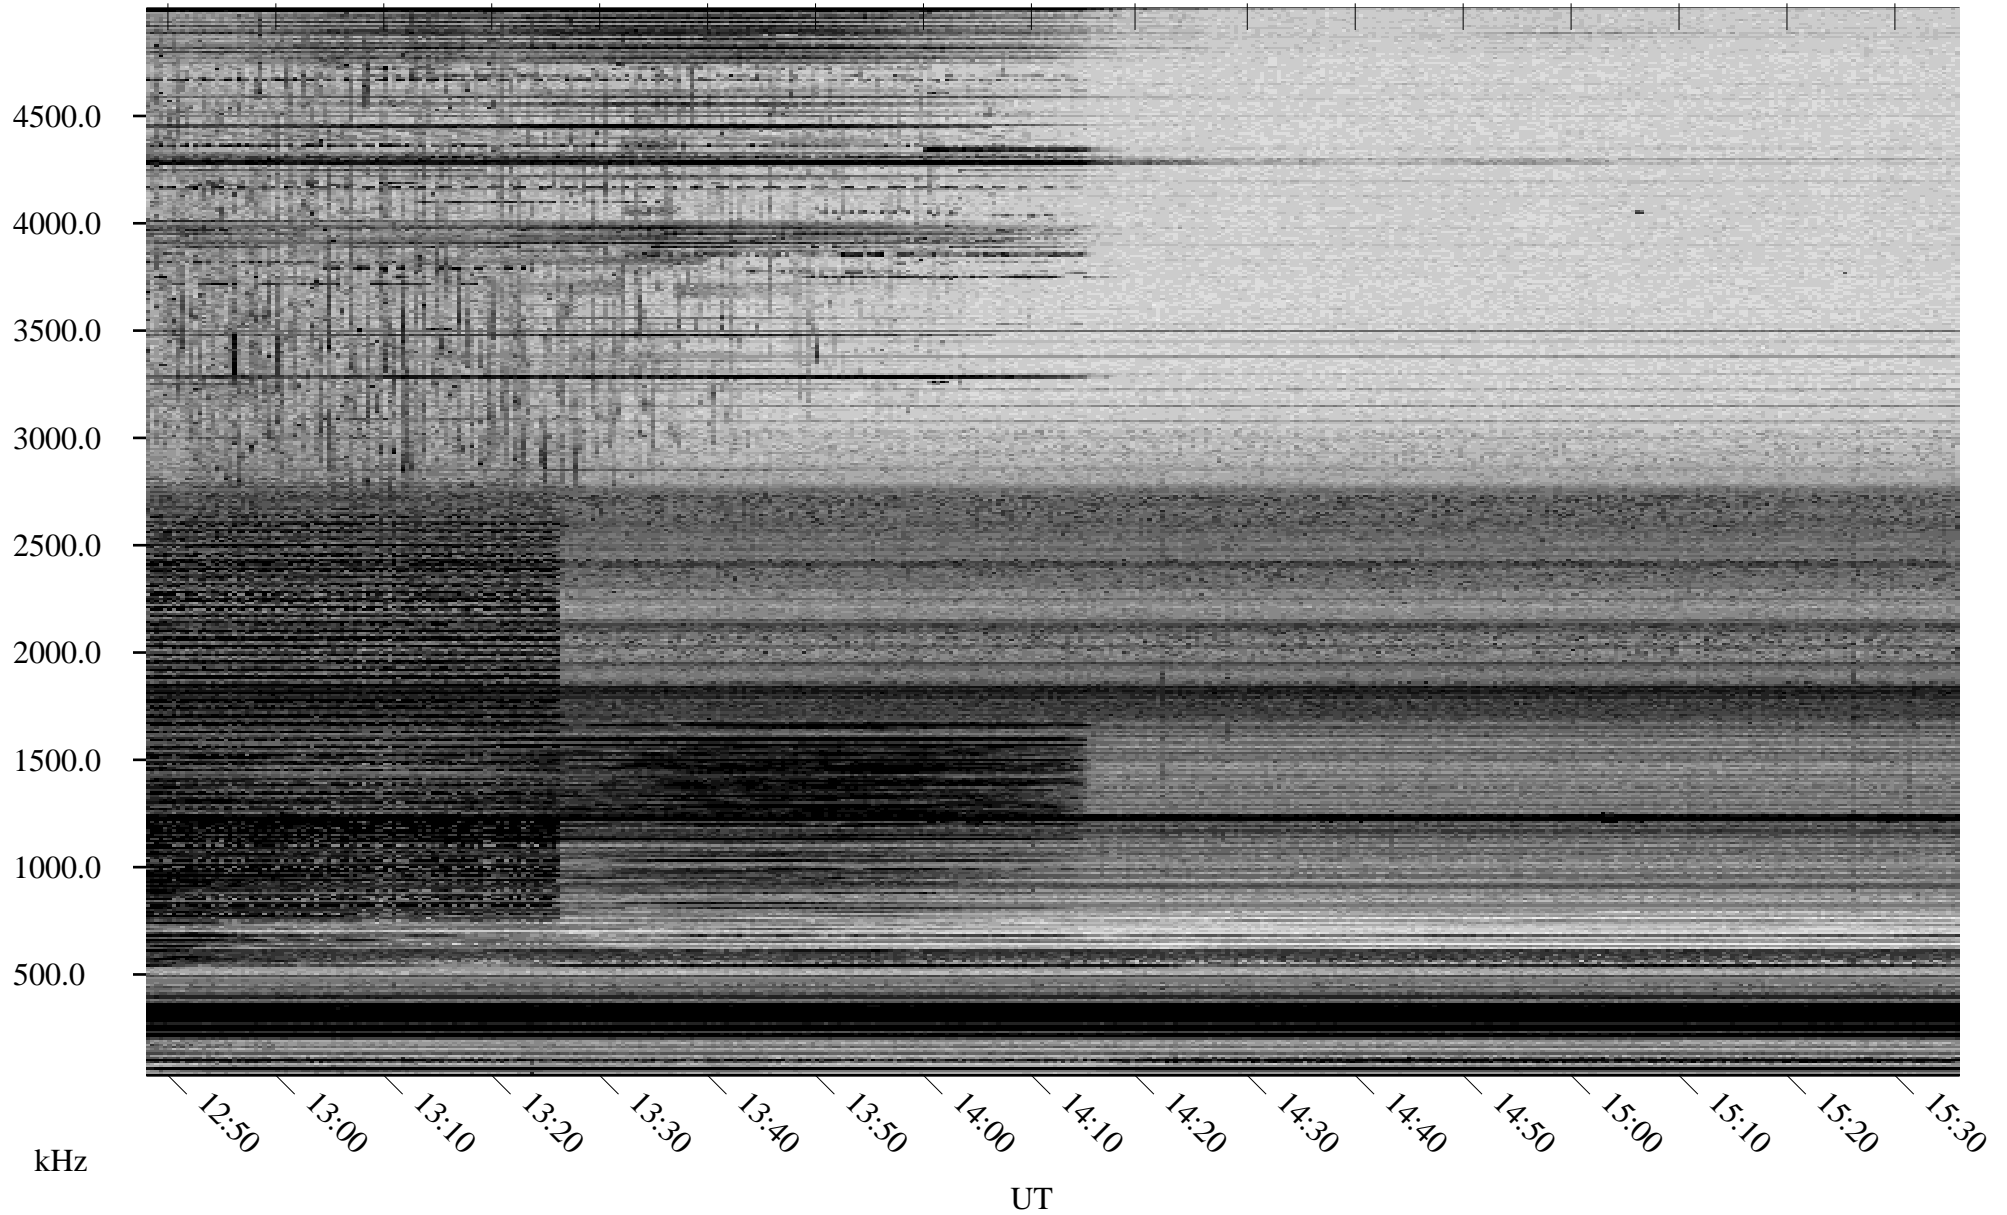

03/05/2006 Churchill, Manitoba

Linear Scale Black = 161 White = 15

ch06064l.r00m max_12

Page 1

03/05/2006 Churchill, Manitoba

Linear Scale Black = 161 White = 15

ch06064l.r00m max_12

Page 2

03/06/2006 Churchill, Manitoba

Linear Scale Black = 161 White = 15

ch06064l.r00m max_12

Page 3

03/06/2006 Churchill, Manitoba

Linear Scale Black = 161 White = 15

ch06064l.r00m max_12

Page 4

03/06/2006 Churchill, Manitoba

Linear Scale Black = 161 White = 15

ch06064l.r00m max_12

Page 5

03/06/2006 Churchill, Manitoba

Linear Scale Black = 161 White = 15

ch06064l.r00m max_12

Page 6

03/06/2006 Churchill, Manitoba

Linear Scale Black = 161 White = 15

ch06064l.r00m max_12

Page 7

03/06/2006 Churchill, Manitoba

Linear Scale Black = 161 White = 15

ch06064l.r00m max_12