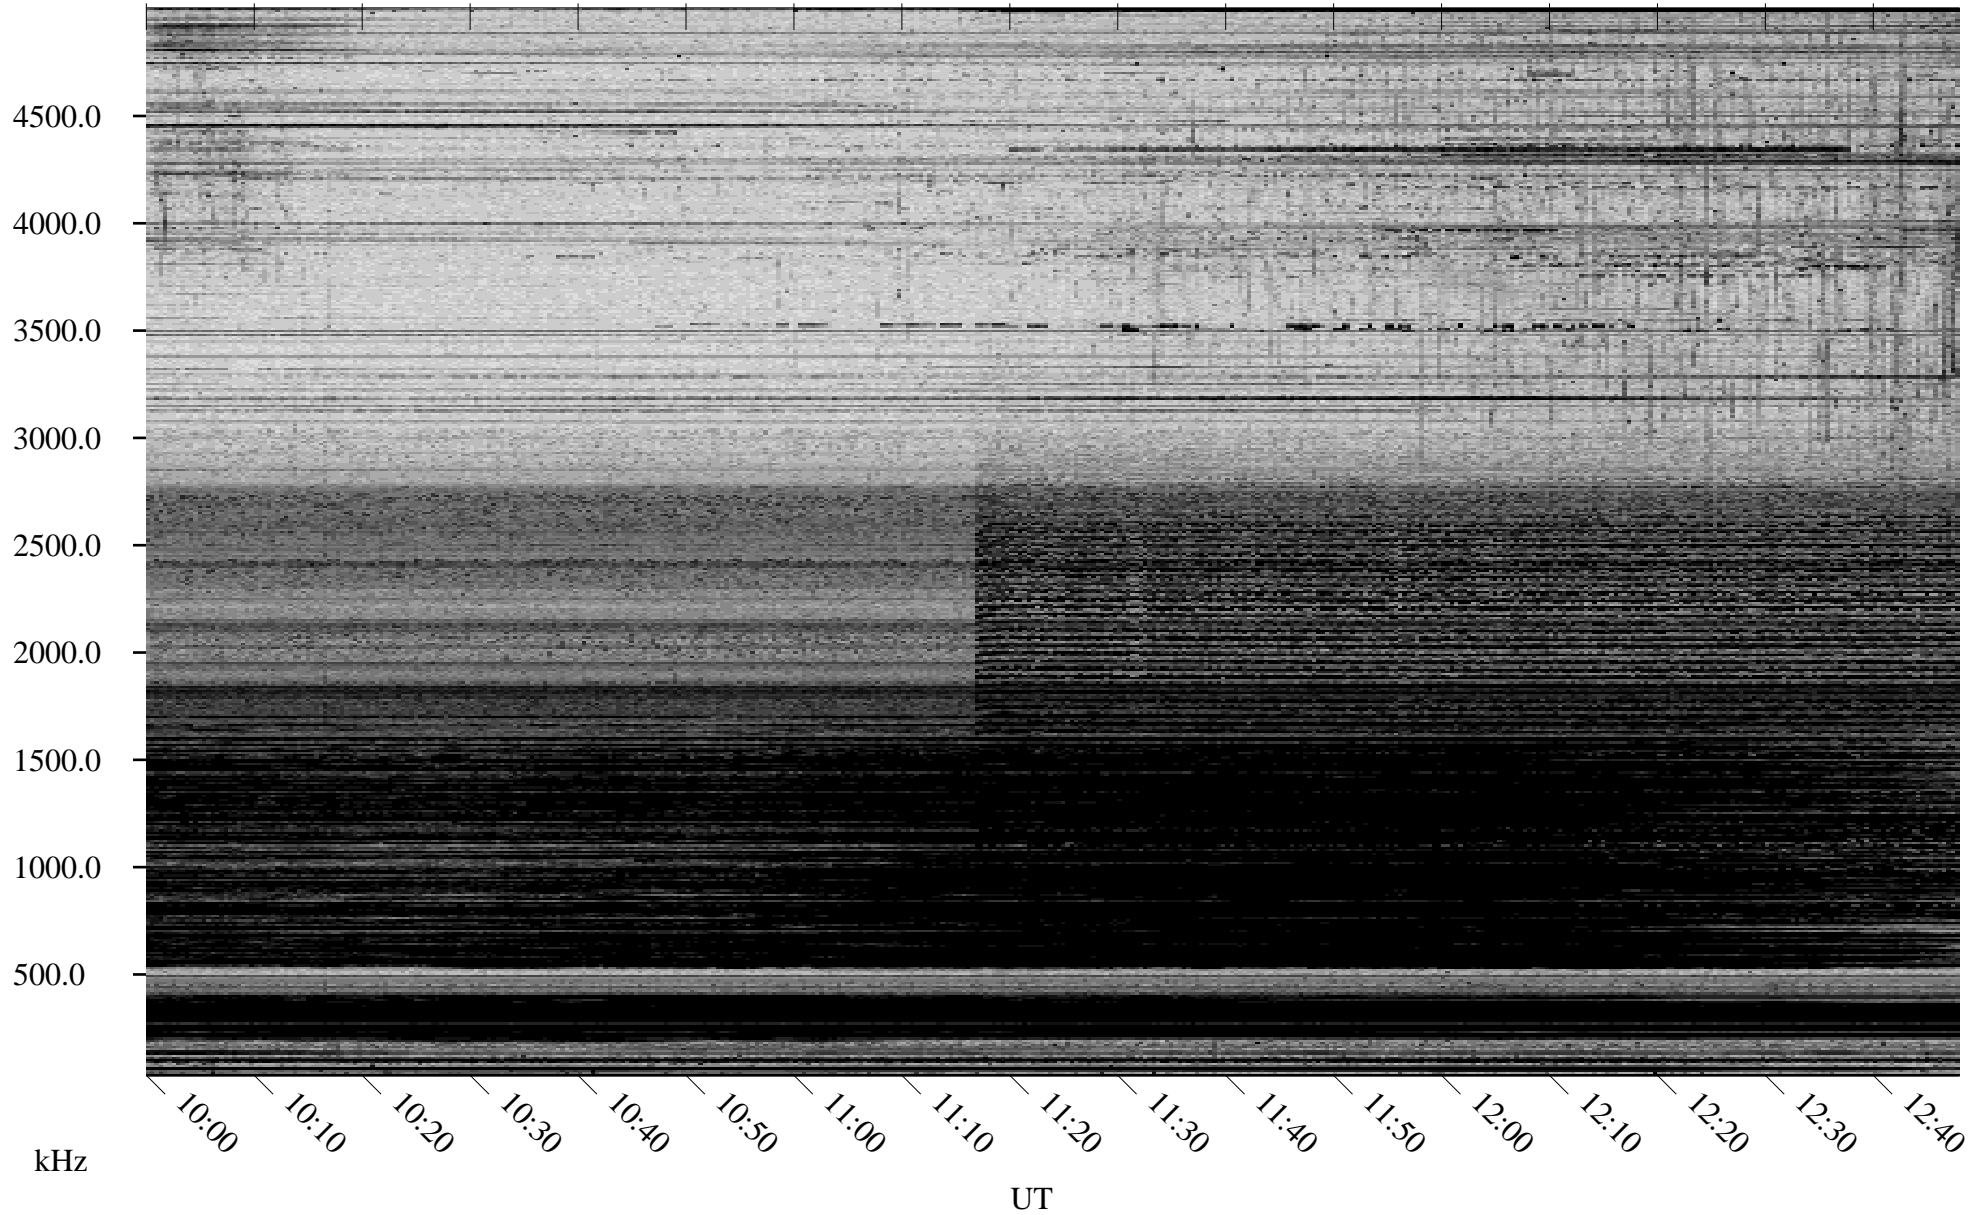

03/05/2006 Churchill, Manitoba

Linear Scale Black = 161 White = 15

ch06064l.r00m max_12

Page 1

03/05/2006 Churchill, Manitoba

Linear Scale Black = 161 White = 15

ch06064l.r00m max_12

Page 2

03/06/2006 Churchill, Manitoba

Linear Scale Black = 161 White = 15

ch06064l.r00m max_12

Page 3

03/06/2006 Churchill, Manitoba

Linear Scale Black = 161 White = 15

ch06064l.r00m max_12

Page 4

03/06/2006 Churchill, Manitoba

Linear Scale Black = 161 White = 15

ch06064l.r00m max_12

Page 5

03/06/2006 Churchill, Manitoba

Linear Scale Black = 161 White = 15

ch06064l.r00m max_12

Page 6

03/06/2006 Churchill, Manitoba

Linear Scale Black = 161 White = 15

ch06064l.r00m max_12

Page 7

03/06/2006 Churchill, Manitoba

Linear Scale Black = 161 White = 15

ch06064l.r00m max_12