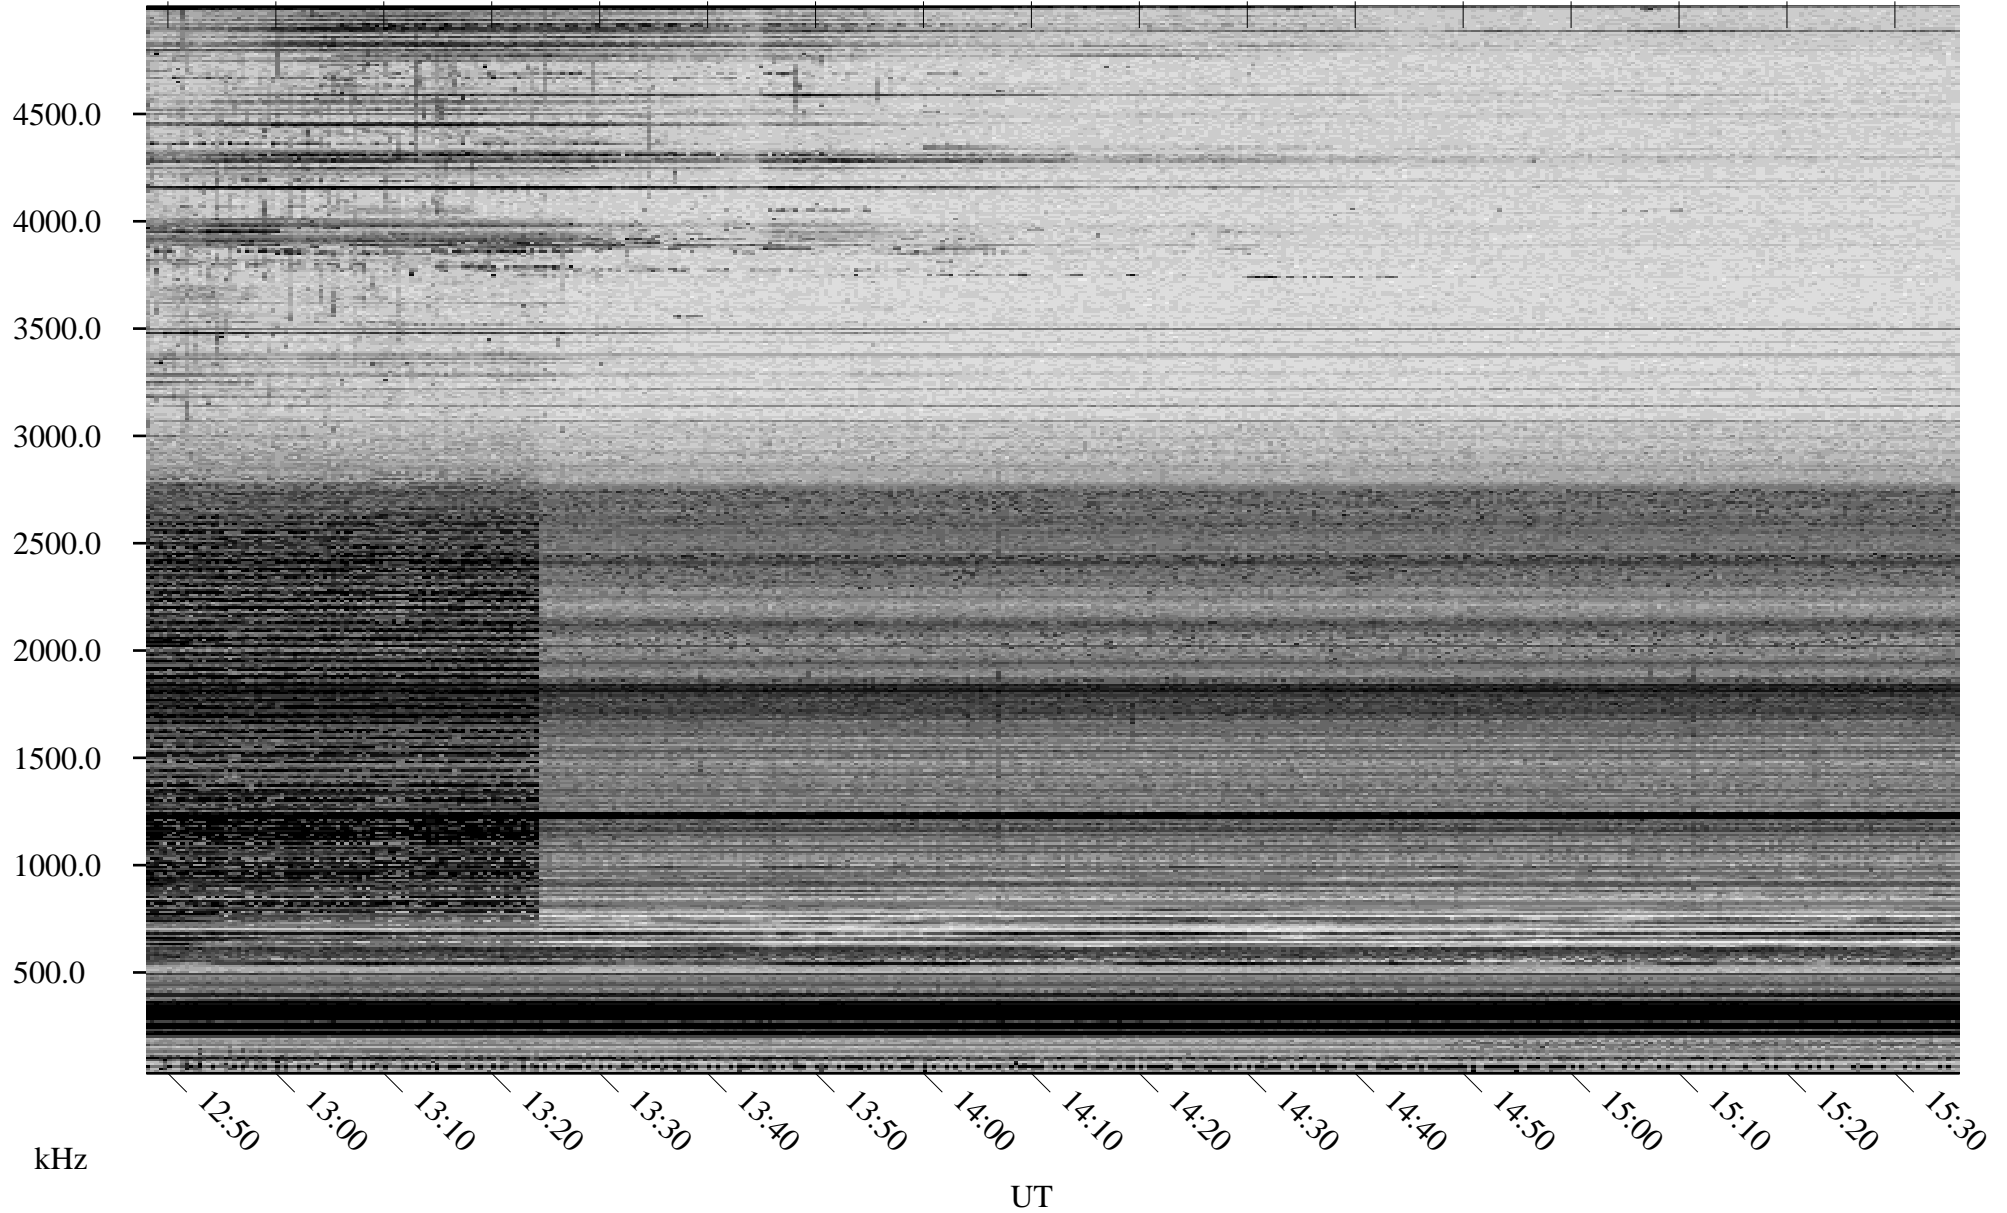

03/07/2006 Churchill, Manitoba

Linear Scale Black = 161 White = 15

ch06066l.r00m max_12

Page 1

03/07/2006 Churchill, Manitoba

Linear Scale Black = 161 White = 15

ch060661.r00m max_12

Page 2

03/08/2006 Churchill, Manitoba

Linear Scale Black = 161 White = 15

ch06066l.r00m max_12

Page 3

03/08/2006 Churchill, Manitoba

Linear Scale Black = 161 White = 15

ch06066l.r00m max_12

Page 4

03/08/2006 Churchill, Manitoba

Linear Scale Black = 161 White = 15

ch06066l.r00m max_12

Page 5

03/08/2006 Churchill, Manitoba

Linear Scale Black = 161 White = 15

ch06066l.r00m max_12

Page 6

03/08/2006 Churchill, Manitoba

Linear Scale Black = 161 White = 15

ch06066l.r00m max_12

Page 7

03/08/2006 Churchill, Manitoba

Linear Scale Black = 161 White = 15

ch060661.r00m max_12