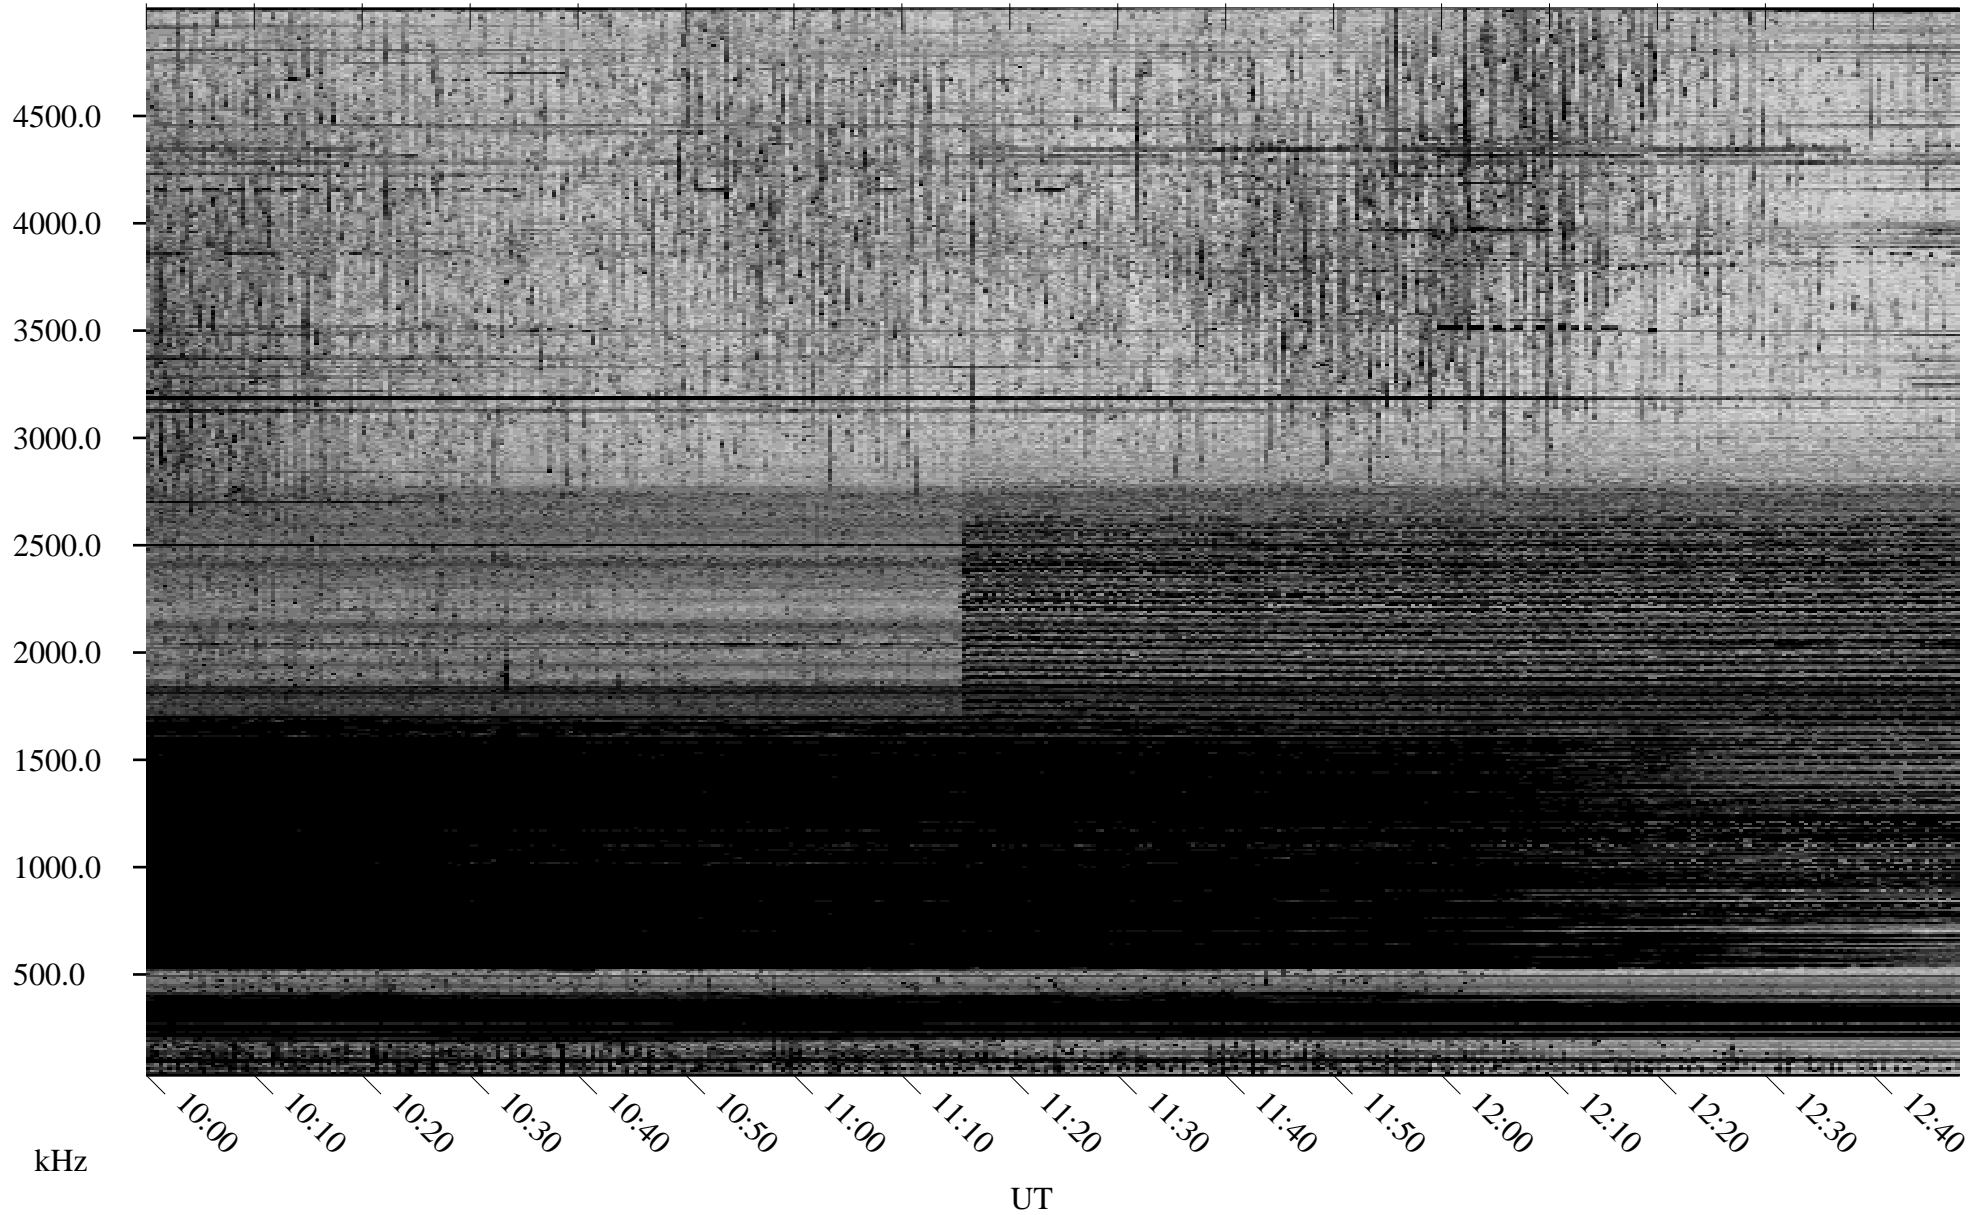

03/07/2006 Churchill, Manitoba

Linear Scale Black = 161 White = 15

ch06066l.r00m max_12

Page 1

03/07/2006 Churchill, Manitoba

Linear Scale Black = 161 White = 15

ch060661.r00m max_12

Page 2

03/08/2006 Churchill, Manitoba

Linear Scale Black = 161 White = 15

ch06066l.r00m max_12

Page 3

03/08/2006 Churchill, Manitoba

Linear Scale Black = 161 White = 15

ch06066l.r00m max_12

Page 4

03/08/2006 Churchill, Manitoba

Linear Scale Black = 161 White = 15

ch06066l.r00m max_12

Page 5

03/08/2006 Churchill, Manitoba

Linear Scale Black = 161 White = 15

ch06066l.r00m max_12

Page 6

03/08/2006 Churchill, Manitoba

Linear Scale Black = 161 White = 15

ch06066l.r00m max_12

Page 7

03/08/2006 Churchill, Manitoba

Linear Scale Black = 161 White = 15

ch060661.r00m max_12