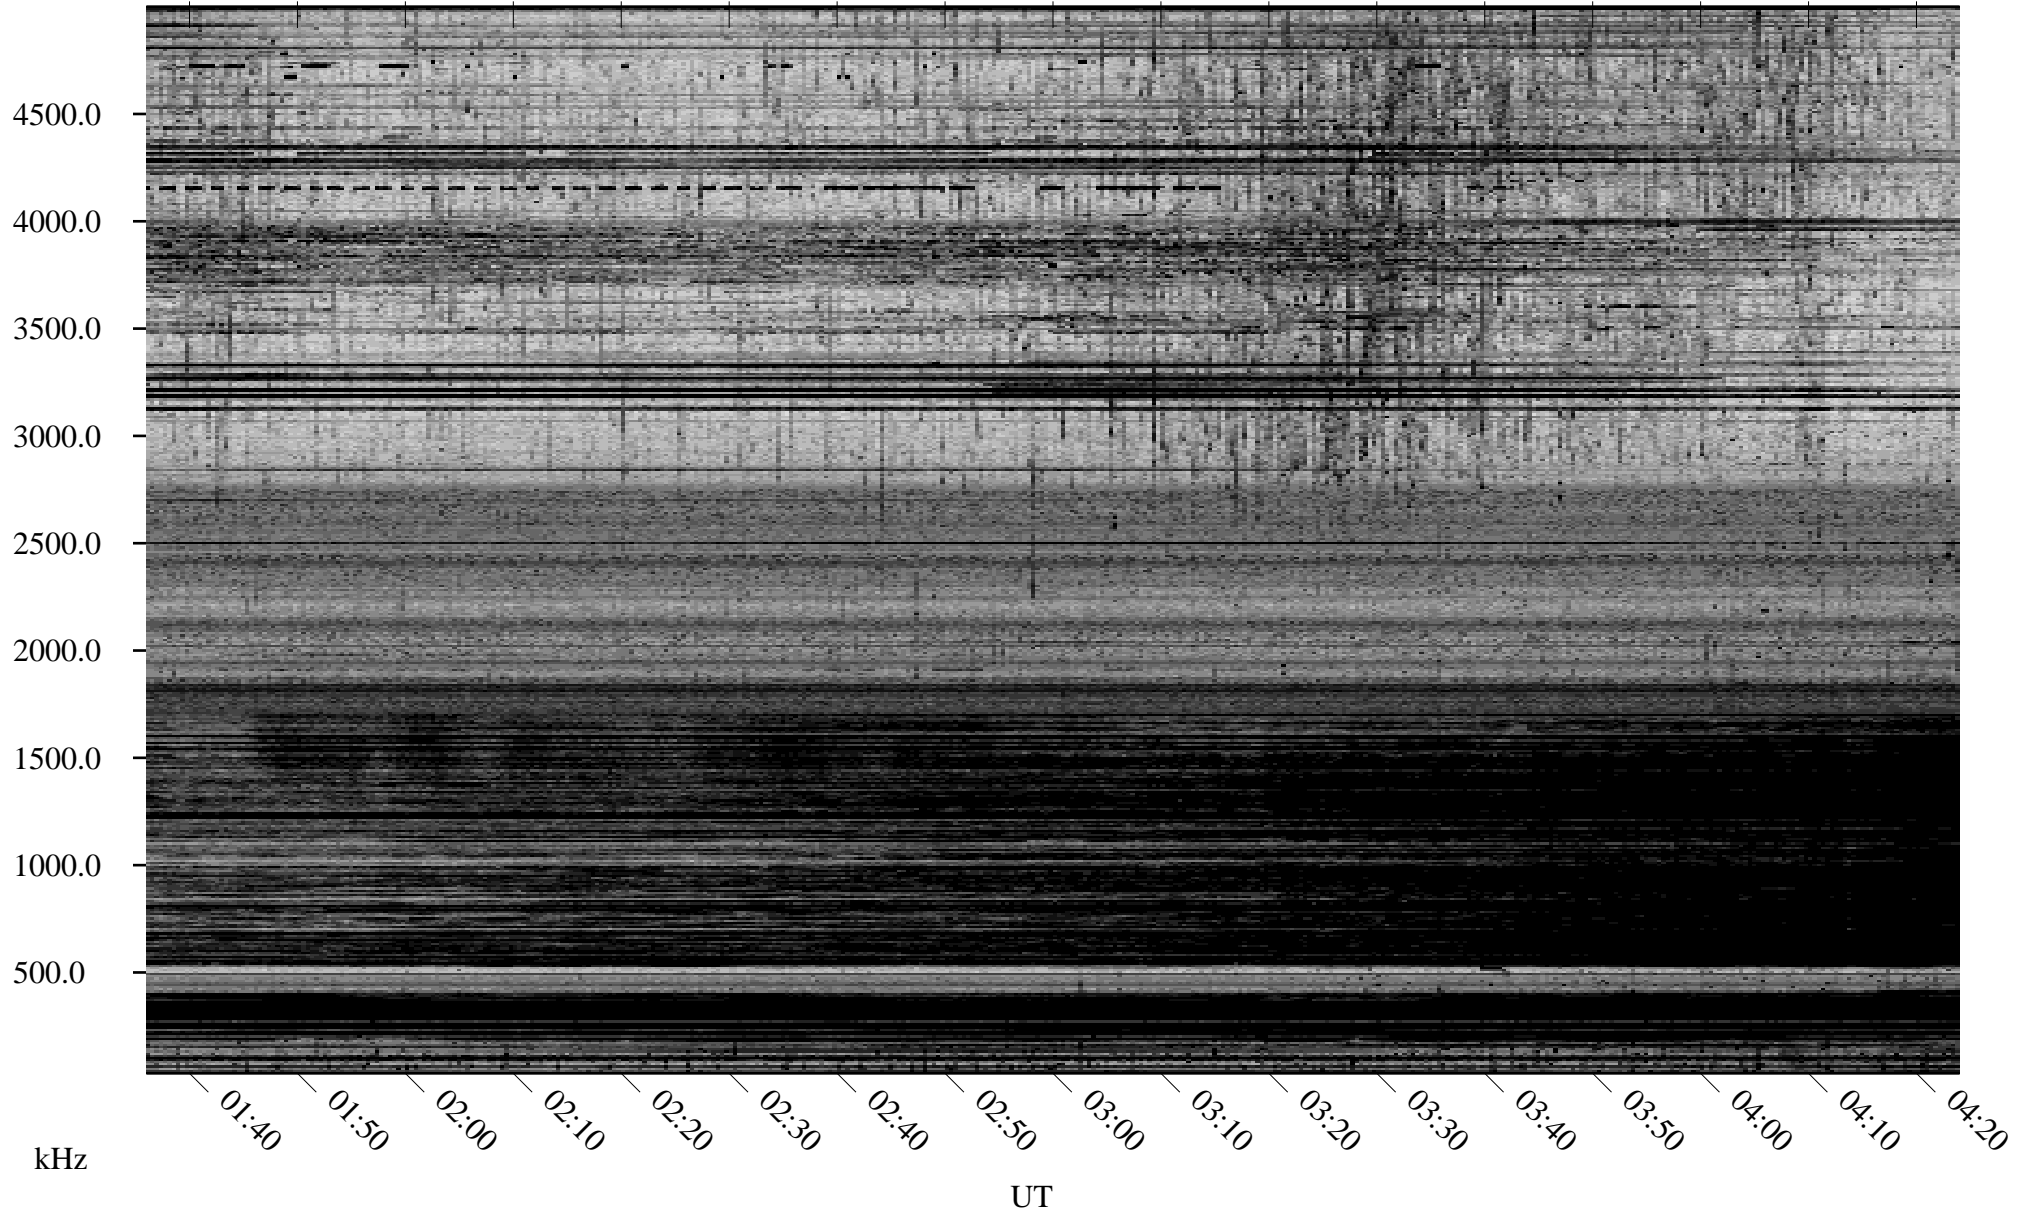

03/07/2006 Churchill, Manitoba

Linear Scale Black = 161 White = 15

ch06066l.r00m max_12

Page 1

03/07/2006 Churchill, Manitoba

Linear Scale Black = 161 White = 15

ch060661.r00m max_12

Page 2

03/08/2006 Churchill, Manitoba

Linear Scale Black = 161 White = 15

ch06066l.r00m max_12

Page 3

03/08/2006 Churchill, Manitoba

Linear Scale Black = 161 White = 15

ch06066l.r00m max_12

Page 4

03/08/2006 Churchill, Manitoba

Linear Scale Black = 161 White = 15

ch06066l.r00m max_12

Page 5

03/08/2006 Churchill, Manitoba

Linear Scale Black = 161 White = 15

ch06066l.r00m max_12

Page 6

03/08/2006 Churchill, Manitoba

Linear Scale Black = 161 White = 15

ch06066l.r00m max_12

Page 7

03/08/2006 Churchill, Manitoba

Linear Scale Black = 161 White = 15

ch060661.r00m max_12