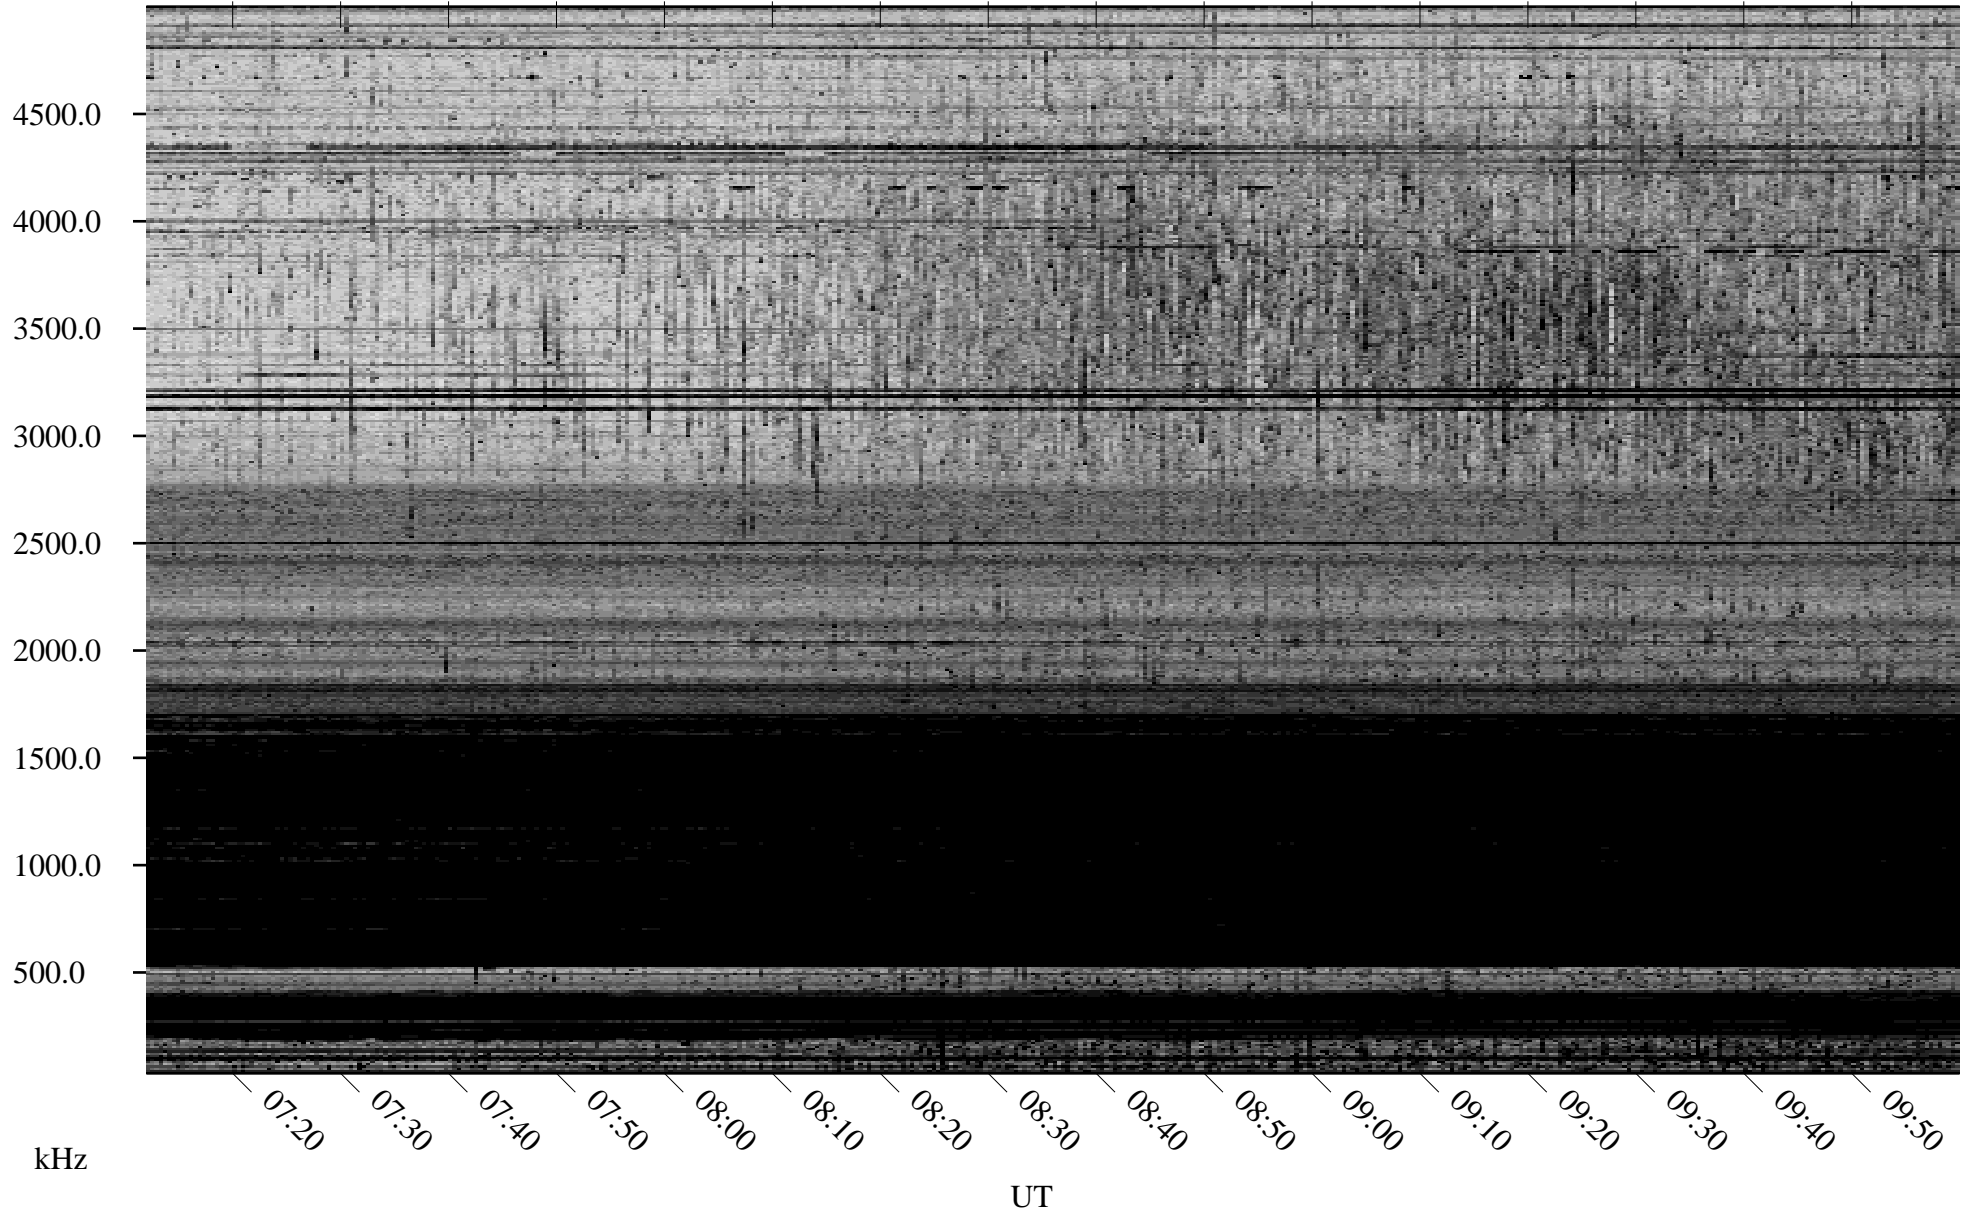

03/07/2006 Churchill, Manitoba

Linear Scale Black = 161 White = 15

ch06066l.r00m max_12

Page 1

03/07/2006 Churchill, Manitoba

Linear Scale Black = 161 White = 15

ch060661.r00m max_12

Page 2

03/08/2006 Churchill, Manitoba

Linear Scale Black = 161 White = 15

ch06066l.r00m max_12

Page 3

03/08/2006 Churchill, Manitoba

Linear Scale Black = 161 White = 15

ch06066l.r00m max_12

Page 4

03/08/2006 Churchill, Manitoba

Linear Scale Black = 161 White = 15

ch06066l.r00m max_12

Page 5

03/08/2006 Churchill, Manitoba

Linear Scale Black = 161 White = 15

ch06066l.r00m max_12

Page 6

03/08/2006 Churchill, Manitoba

Linear Scale Black = 161 White = 15

ch06066l.r00m max_12

Page 7

03/08/2006 Churchill, Manitoba

Linear Scale Black = 161 White = 15

ch060661.r00m max_12