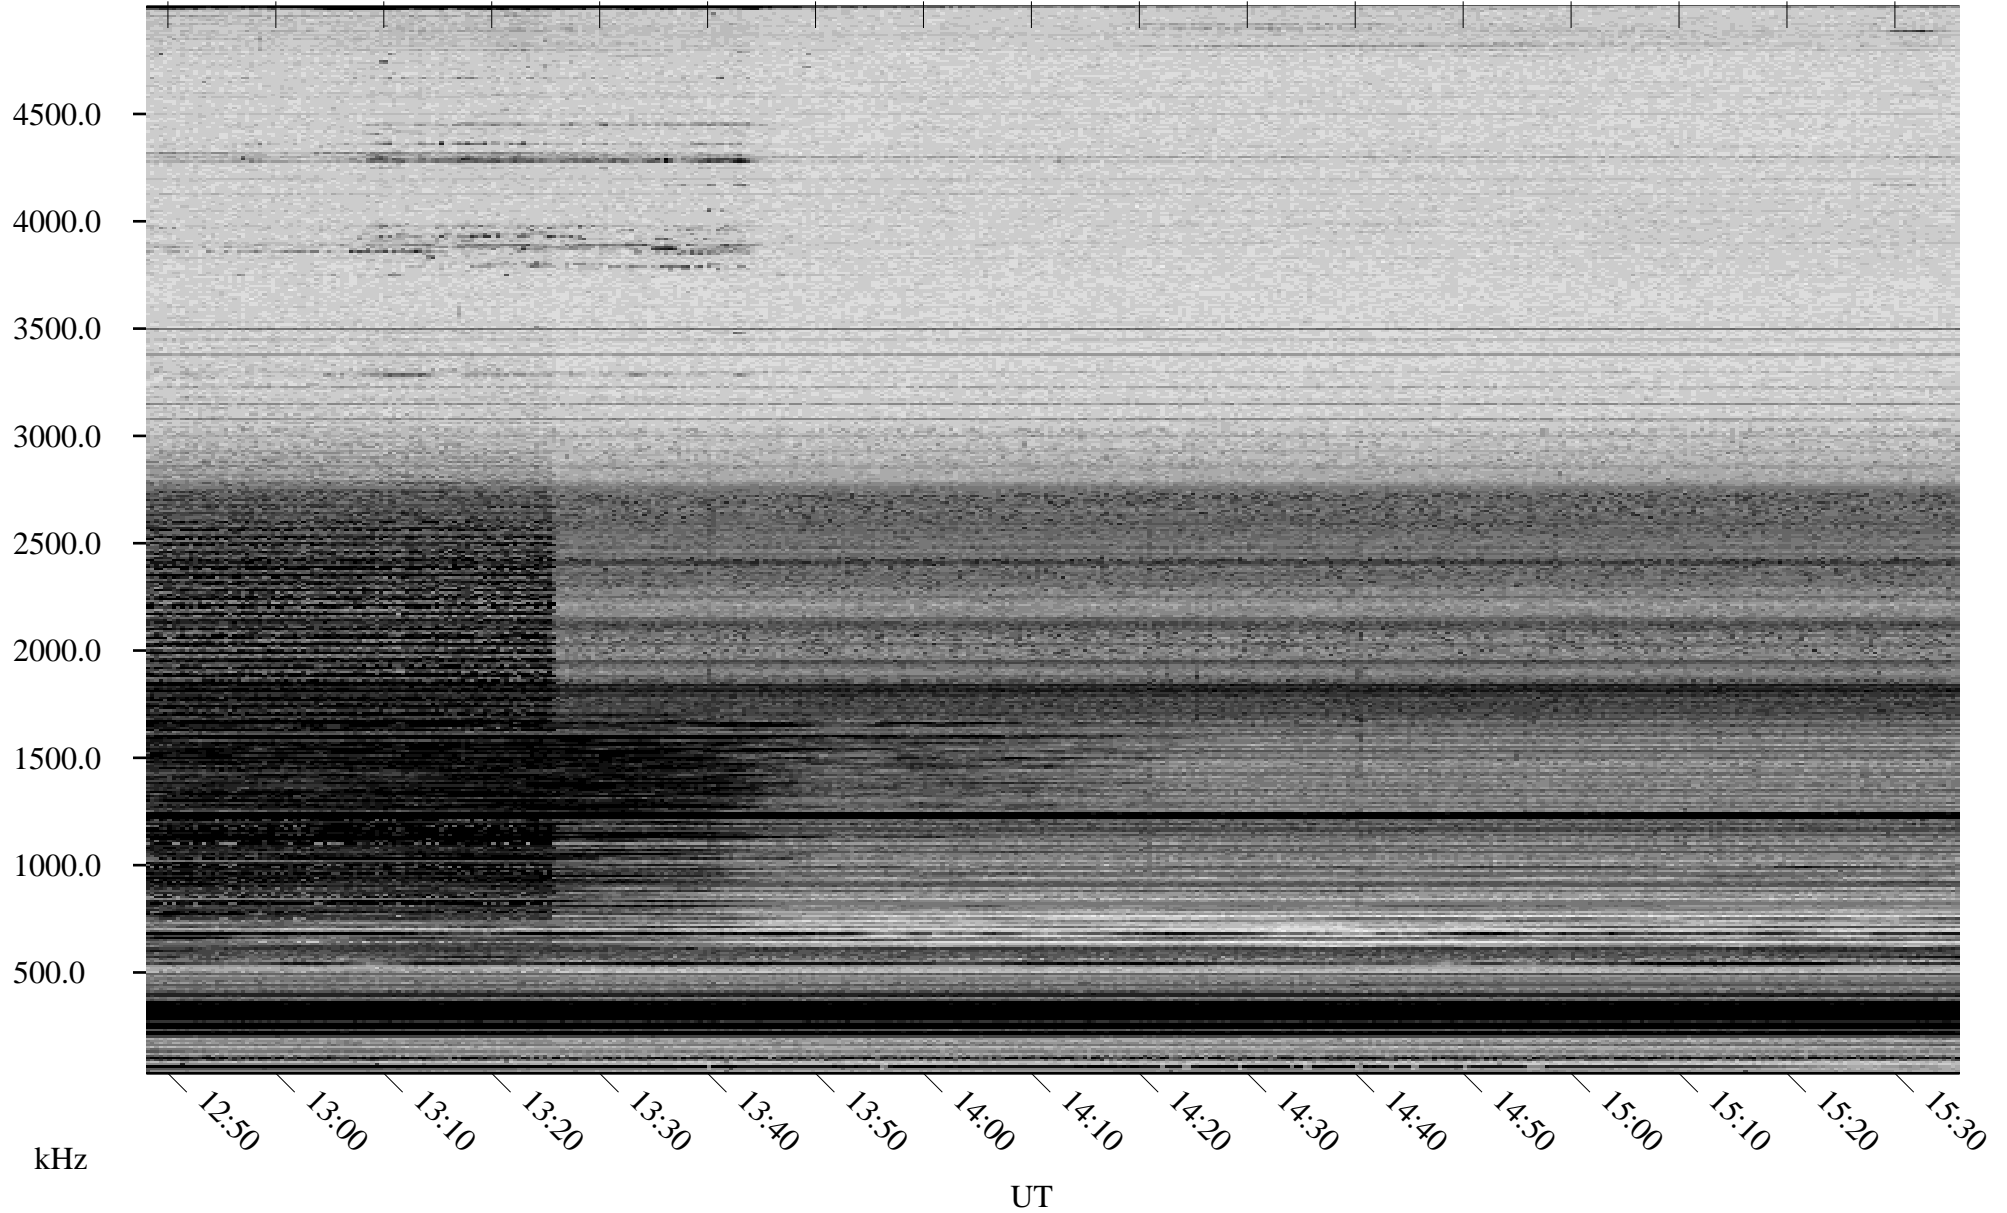

03/10/2006 Churchill, Manitoba

Linear Scale Black = 161 White = 15

ch06068l.r03m max_12

Page 3

03/10/2006 Churchill, Manitoba

Linear Scale Black = 161 White = 15

ch06068l.r03m max_12

Page 4

03/10/2006 Churchill, Manitoba

Linear Scale Black = 161 White = 15

ch06068l.r03m max_12

Page 5

03/10/2006 Churchill, Manitoba

Linear Scale Black = 161 White = 15

ch06068l.r03m max_12

Page 6

03/10/2006 Churchill, Manitoba

Linear Scale Black = 161 White = 15

ch06068l.r03m max_12

Page 7

03/10/2006 Churchill, Manitoba

Linear Scale Black = 161 White = 15

ch06068l.r03m max_12