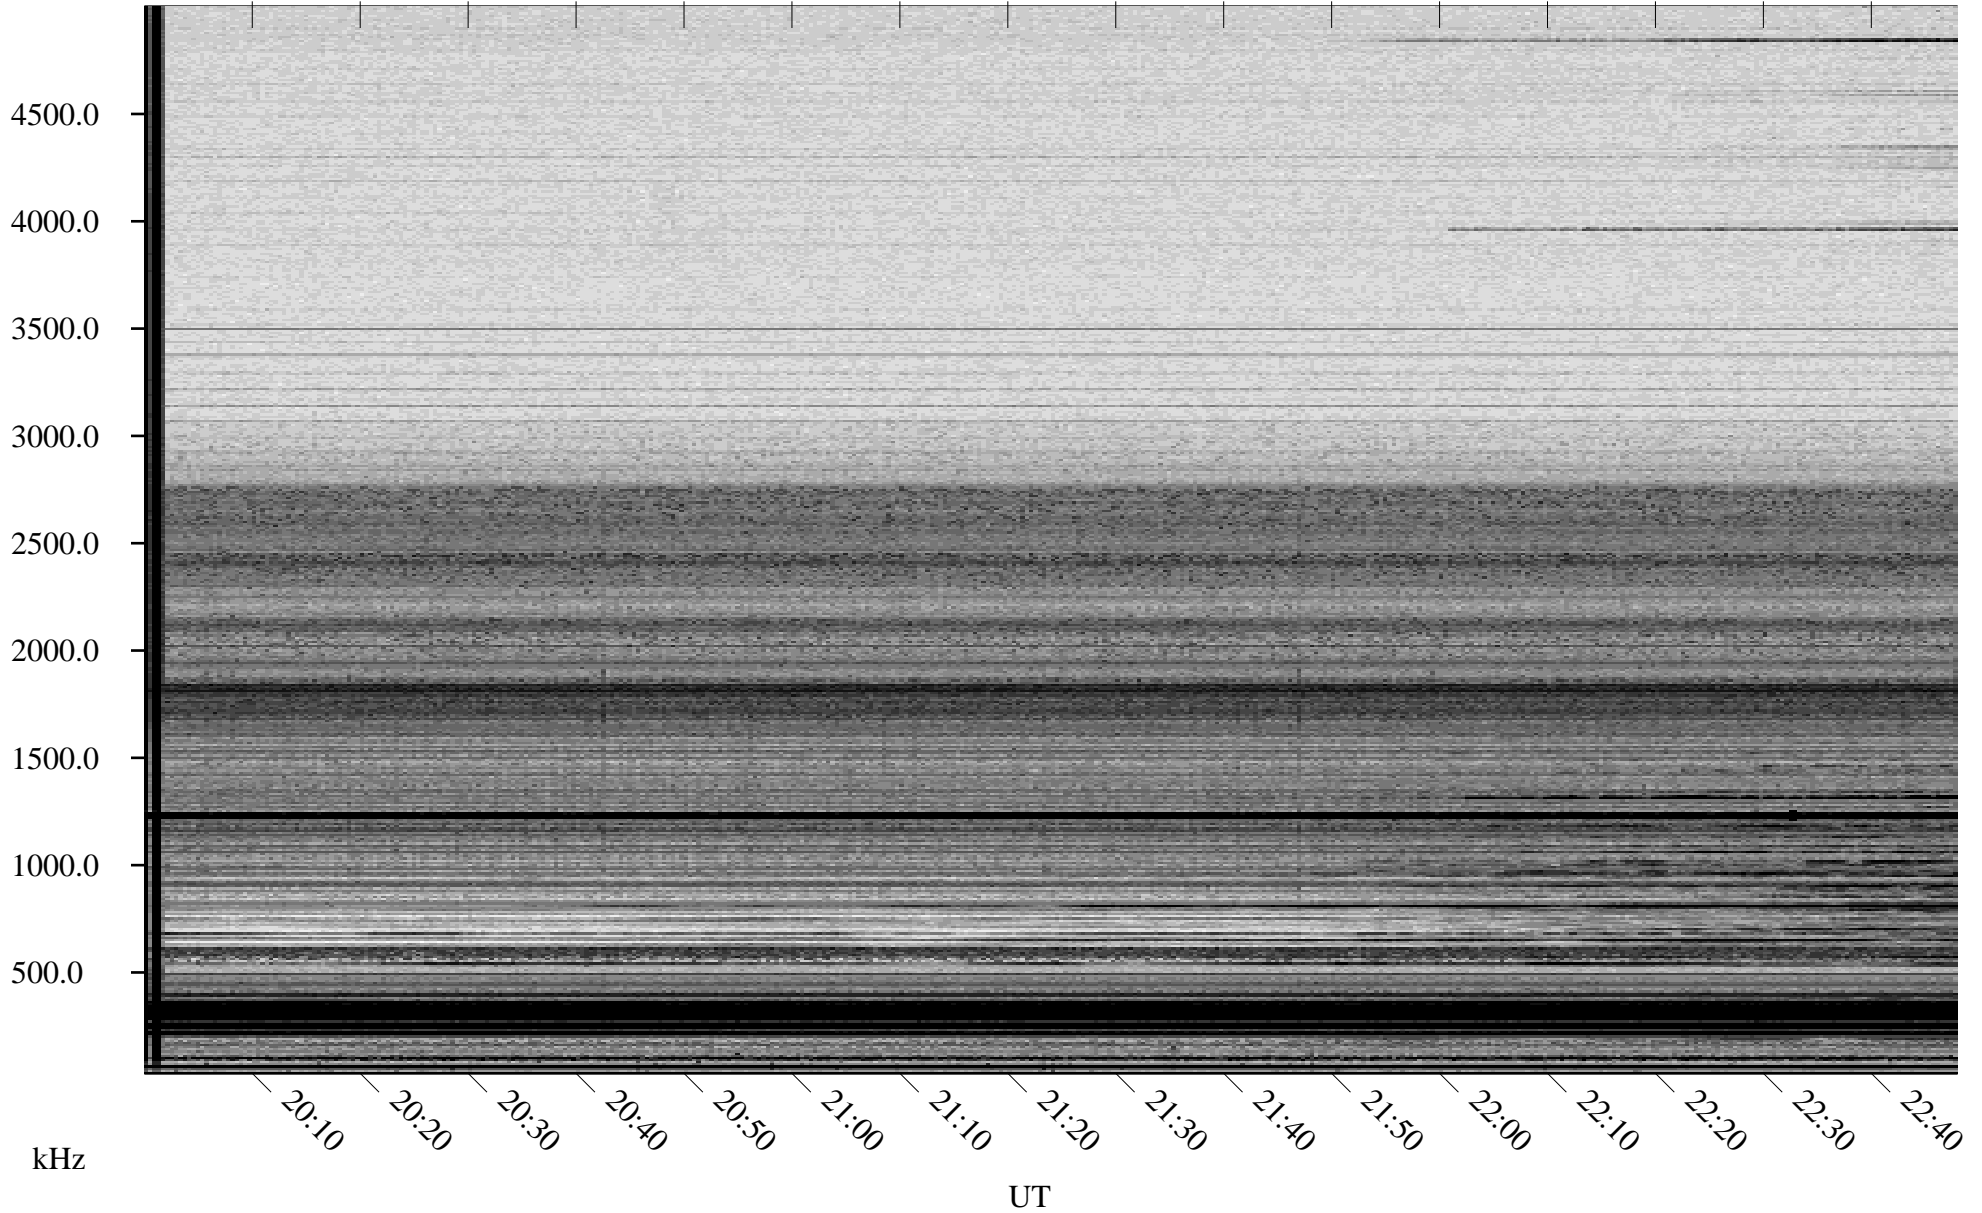

03/09/2006 Churchill, Manitoba

Linear Scale Black = 161 White = 15

ch06068l.r03m max_12

Page 1

03/09/2006 Churchill, Manitoba

Linear Scale Black = 161 White = 15

ch06068l.r03m max_12

Page 2

03/10/2006 Churchill, Manitoba

Linear Scale Black = 161 White = 15

ch06068l.r03m max_12

Page 3

03/10/2006 Churchill, Manitoba

Linear Scale Black = 161 White = 15

ch06068l.r03m max_12

Page 4

03/10/2006 Churchill, Manitoba

Linear Scale Black = 161 White = 15

ch06068l.r03m max_12

Page 5

03/10/2006 Churchill, Manitoba

Linear Scale Black = 161 White = 15

ch06068l.r03m max_12

Page 6

03/10/2006 Churchill, Manitoba

Linear Scale Black = 161 White = 15

ch06068l.r03m max_12

Page 7

03/10/2006 Churchill, Manitoba

Linear Scale Black = 161 White = 15

ch06068l.r03m max_12