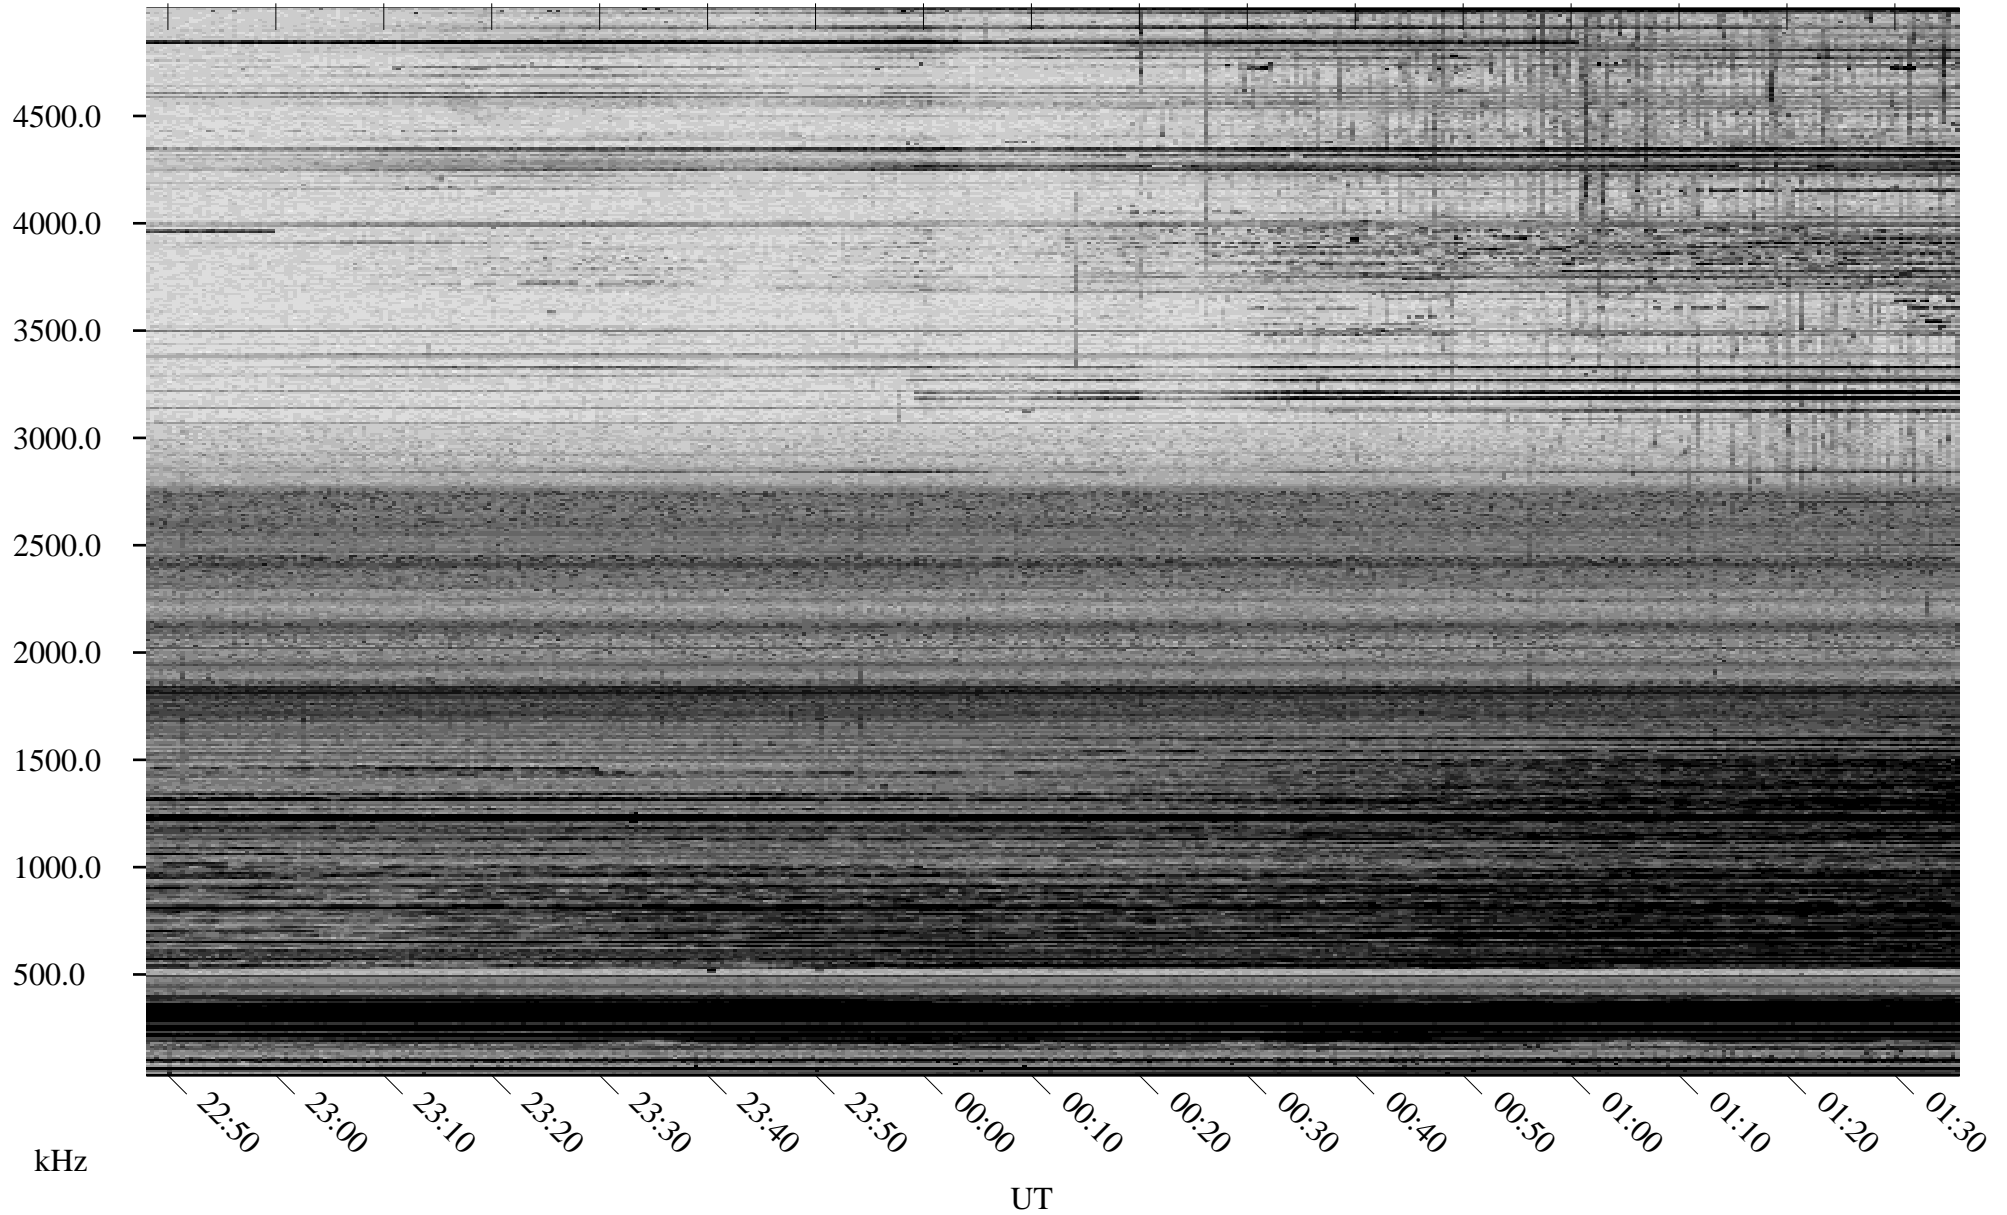

03/09/2006 Churchill, Manitoba

Linear Scale Black = 161 White = 15

ch06068l.r03m max_12

Page 1

03/09/2006 Churchill, Manitoba

Linear Scale Black = 161 White = 15

ch06068l.r03m max_12

Page 2

03/10/2006 Churchill, Manitoba

Linear Scale Black = 161 White = 15

ch06068l.r03m max_12

Page 3

03/10/2006 Churchill, Manitoba

Linear Scale Black = 161 White = 15

ch06068l.r03m max_12

Page 4

03/10/2006 Churchill, Manitoba

Linear Scale Black = 161 White = 15

ch06068l.r03m max_12

Page 5

03/10/2006 Churchill, Manitoba

Linear Scale Black = 161 White = 15

ch06068l.r03m max_12

Page 6

03/10/2006 Churchill, Manitoba

Linear Scale Black = 161 White = 15

ch06068l.r03m max_12

Page 7

03/10/2006 Churchill, Manitoba

Linear Scale Black = 161 White = 15

ch06068l.r03m max_12