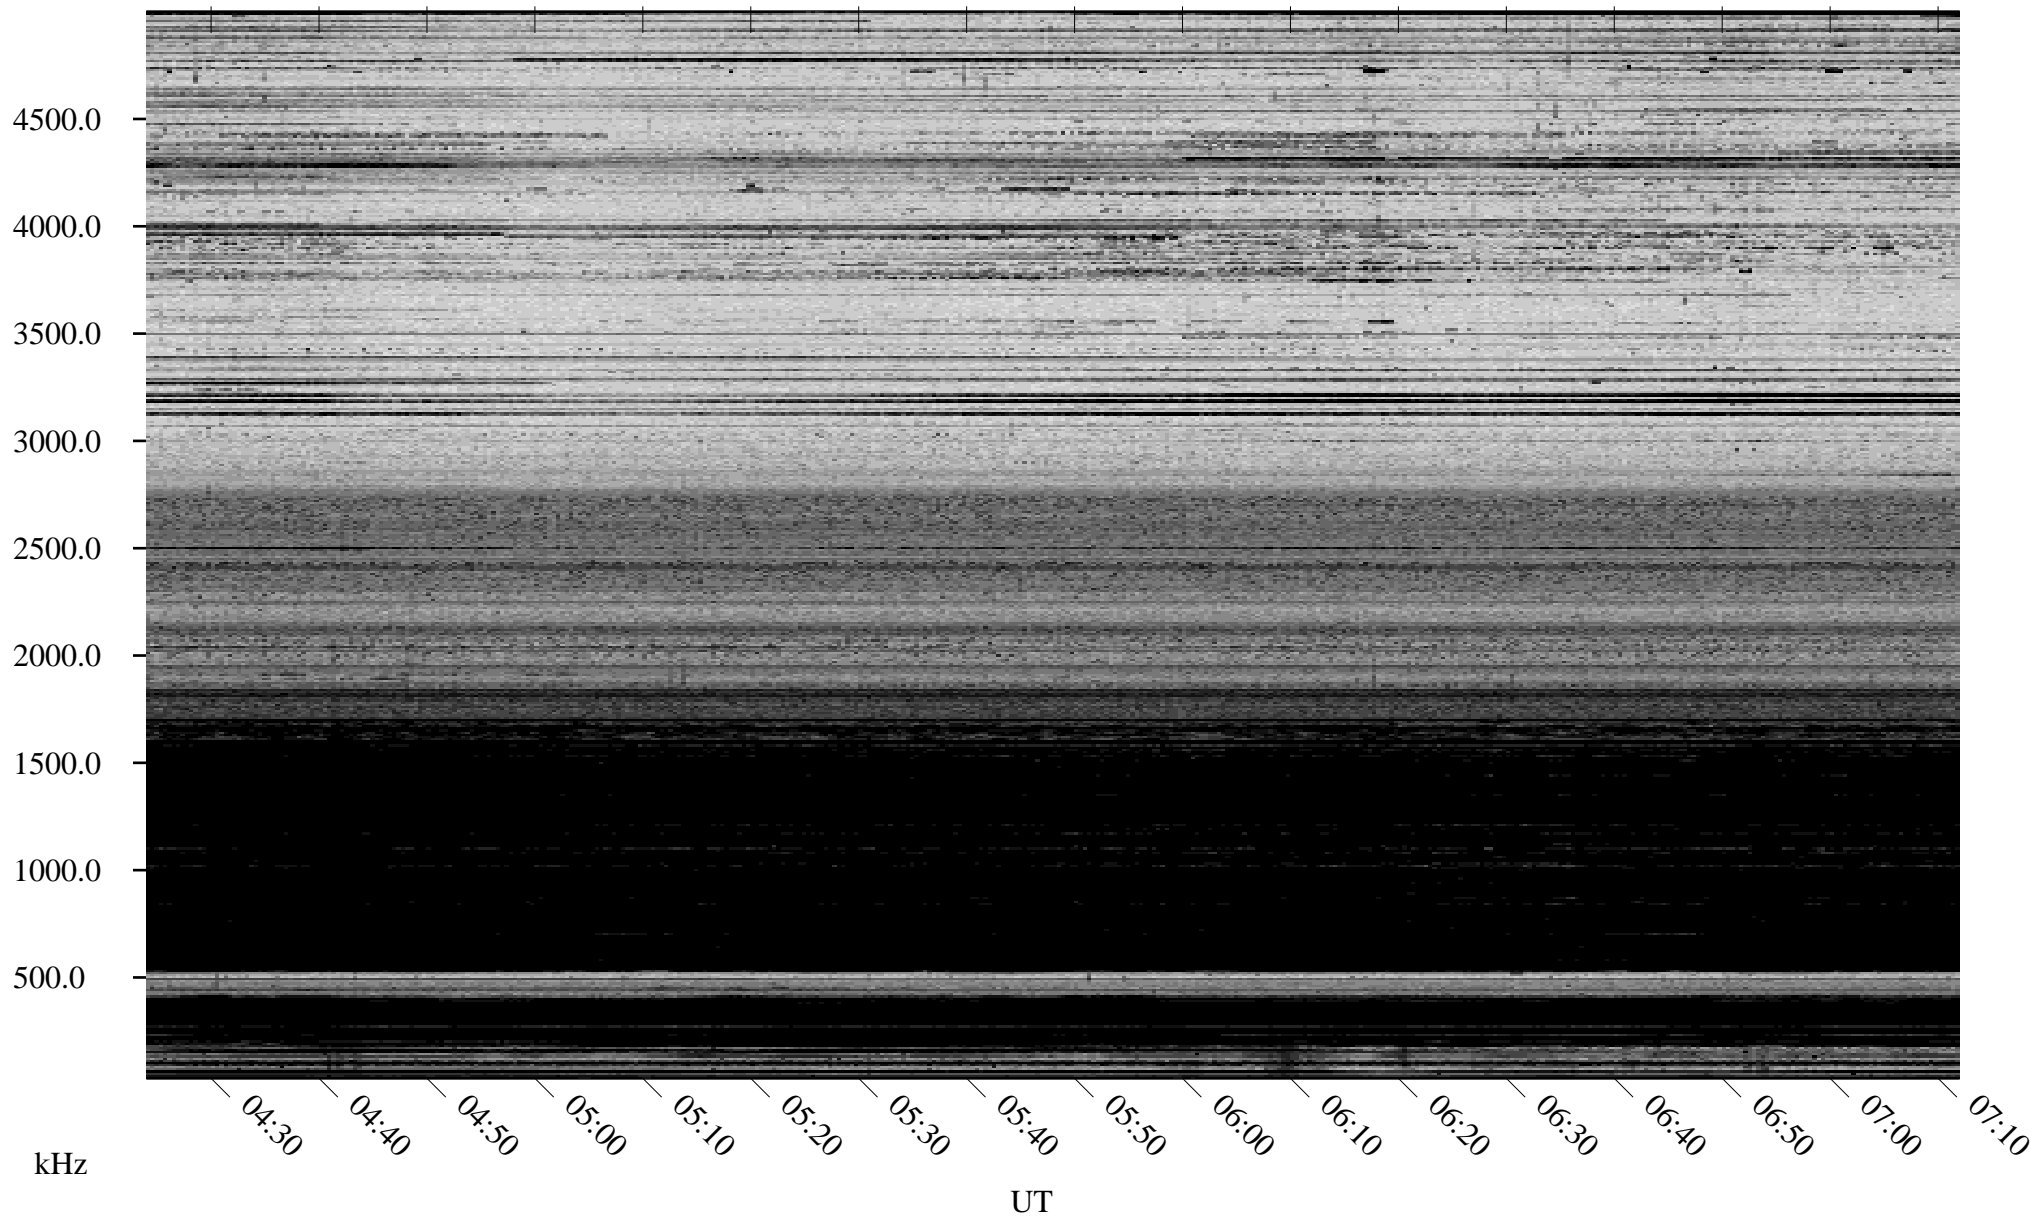

03/09/2006 Churchill, Manitoba

Linear Scale Black = 161 White = 15

ch06068l.r03m max_12

Page 1

03/09/2006 Churchill, Manitoba

Linear Scale Black = 161 White = 15

ch06068l.r03m max_12

Page 2

03/10/2006 Churchill, Manitoba

Linear Scale Black = 161 White = 15

ch06068l.r03m max_12

Page 3

03/10/2006 Churchill, Manitoba

Linear Scale Black = 161 White = 15

ch06068l.r03m max_12

Page 4

03/10/2006 Churchill, Manitoba

Linear Scale Black = 161 White = 15

ch06068l.r03m max_12

Page 5

03/10/2006 Churchill, Manitoba

Linear Scale Black = 161 White = 15

ch06068l.r03m max_12

Page 6

03/10/2006 Churchill, Manitoba

Linear Scale Black = 161 White = 15

ch06068l.r03m max_12

Page 7

03/10/2006 Churchill, Manitoba

Linear Scale Black = 161 White = 15

ch06068l.r03m max_12