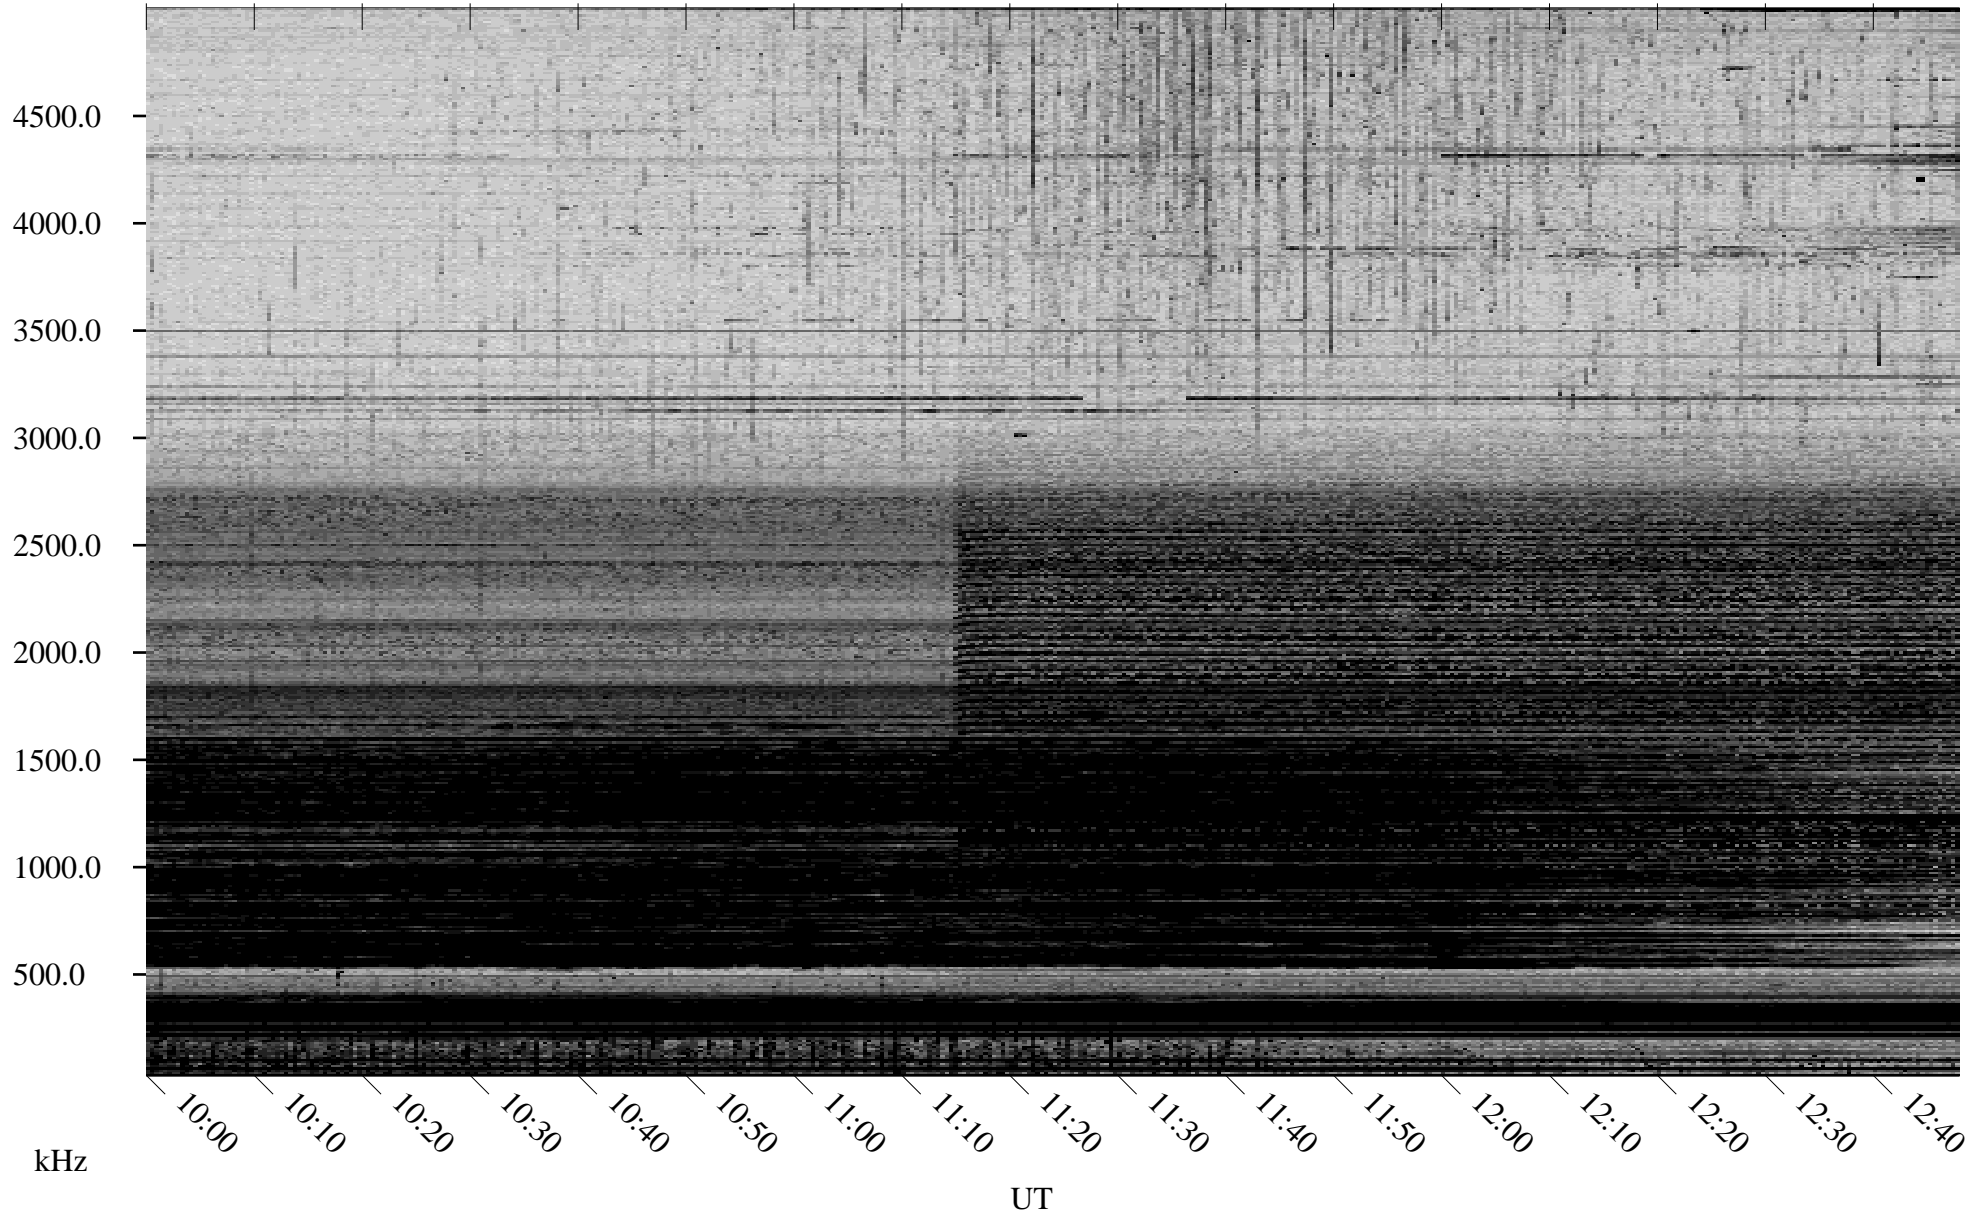

03/11/2006 Churchill, Manitoba

Linear Scale Black = 161 White = 15

ch06070l.r00m max_12

Page 1

03/11/2006 Churchill, Manitoba

Linear Scale Black = 161 White = 15

ch06070l.r00m max_12

Page 2

03/12/2006 Churchill, Manitoba

Linear Scale Black = 161 White = 15

ch06070l.r00m max_12

Page 3

03/12/2006 Churchill, Manitoba

Linear Scale Black = 161 White = 15

ch06070l.r00m max_12

Page 4

03/12/2006 Churchill, Manitoba

Linear Scale Black = 161 White = 15

ch06070l.r00m max_12

03/12/2006 Churchill, Manitoba

Linear Scale Black = 161 White = 15

ch06070l.r00m max_12

Page 6

03/12/2006 Churchill, Manitoba

Linear Scale Black = 161 White = 15

ch06070l.r00m max_12

Page 7

03/12/2006 Churchill, Manitoba

Linear Scale Black = 161 White = 15

ch06070l.r00m max_12