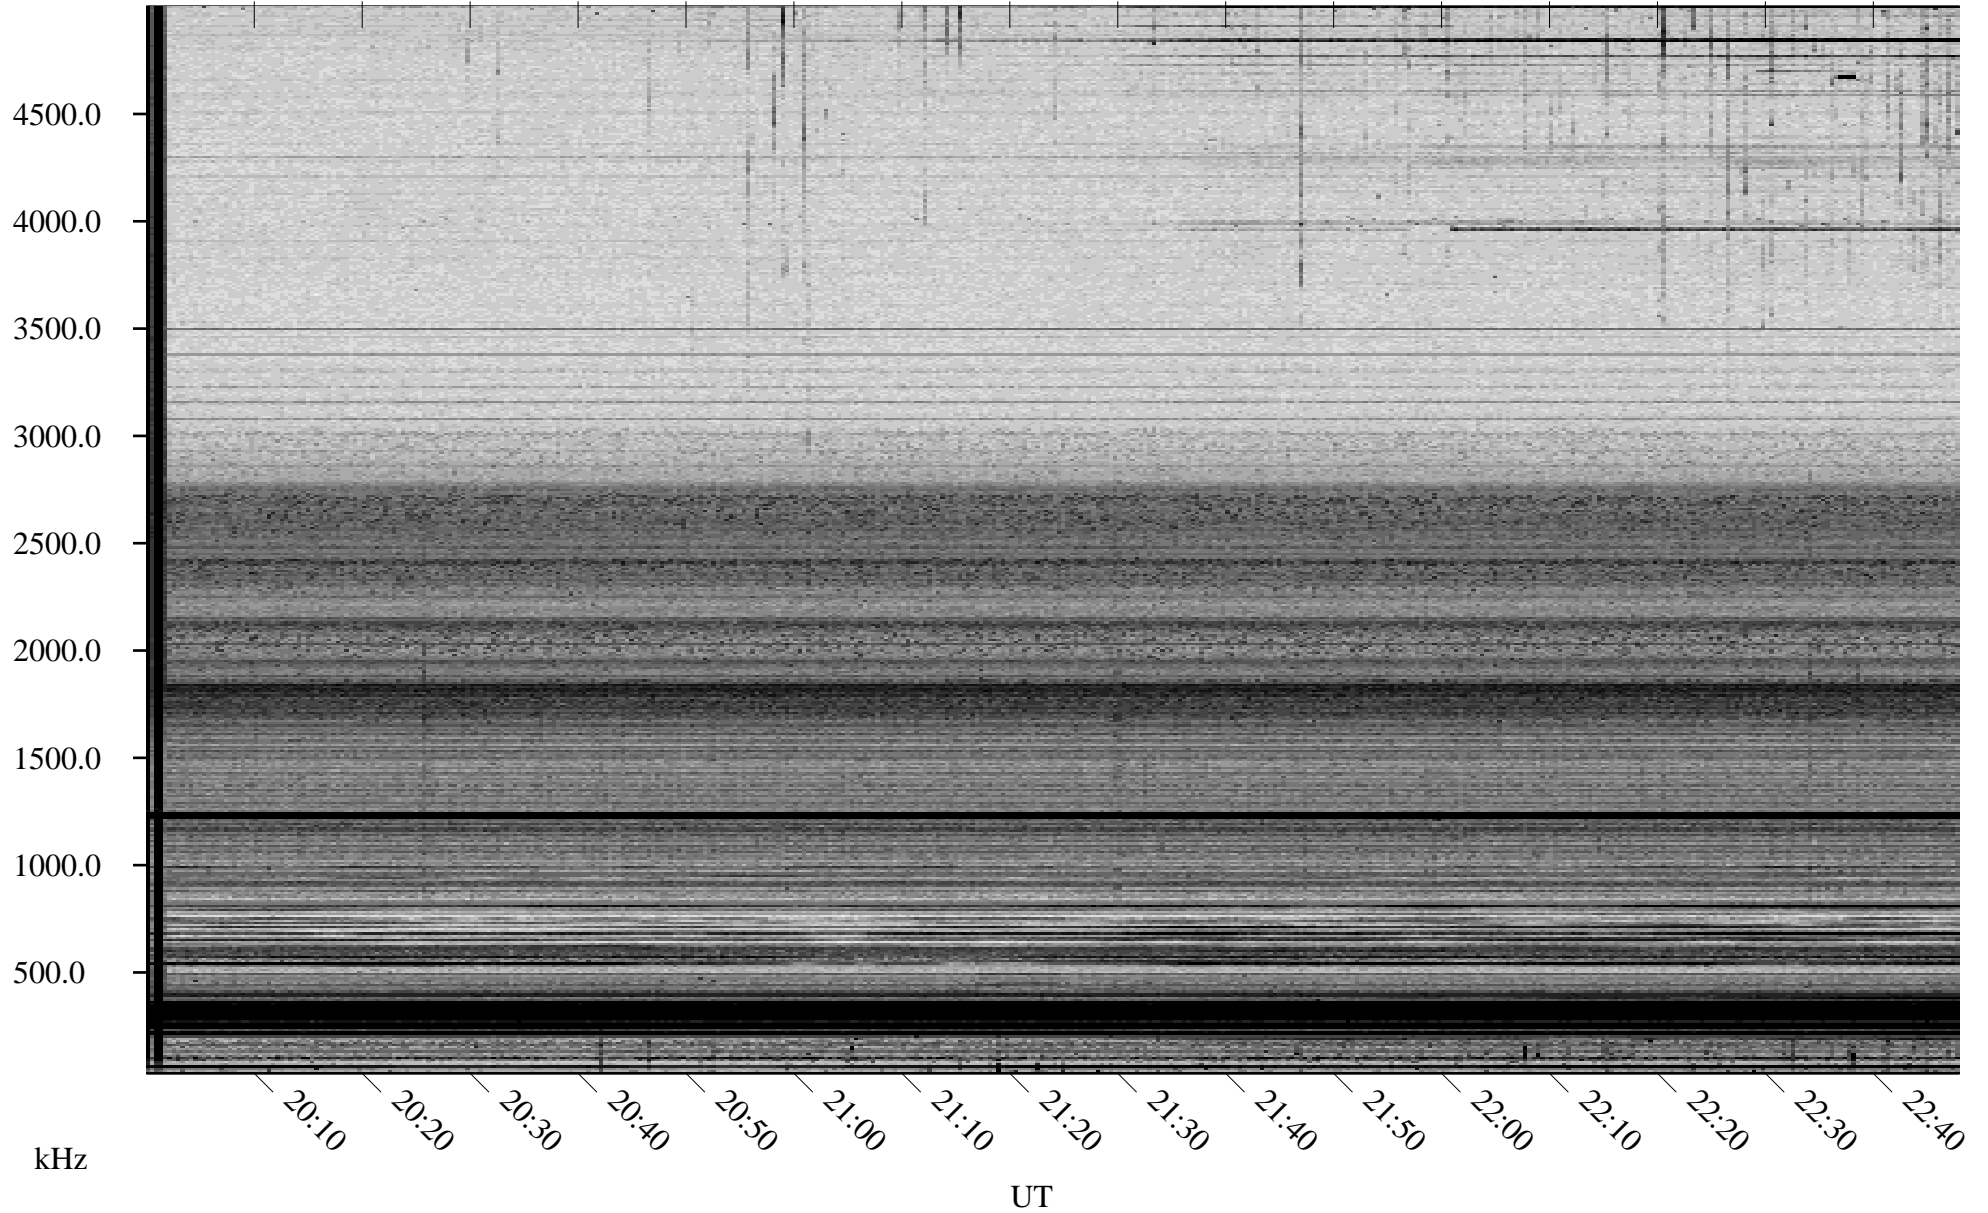

03/11/2006 Churchill, Manitoba

Linear Scale Black = 161 White = 15

ch06070l.r00m max_12

Page 1

03/11/2006 Churchill, Manitoba

Linear Scale Black = 161 White = 15

ch06070l.r00m max_12

Page 2

03/12/2006 Churchill, Manitoba

Linear Scale Black = 161 White = 15

ch06070l.r00m max_12

Page 3

03/12/2006 Churchill, Manitoba

Linear Scale Black = 161 White = 15

ch06070l.r00m max_12

Page 4

03/12/2006 Churchill, Manitoba

Linear Scale Black = 161 White = 15

ch06070l.r00m max_12

03/12/2006 Churchill, Manitoba

Linear Scale Black = 161 White = 15

ch06070l.r00m max_12

Page 6

03/12/2006 Churchill, Manitoba

Linear Scale Black = 161 White = 15

ch06070l.r00m max_12

Page 7

03/12/2006 Churchill, Manitoba

Linear Scale Black = 161 White = 15

ch06070l.r00m max_12