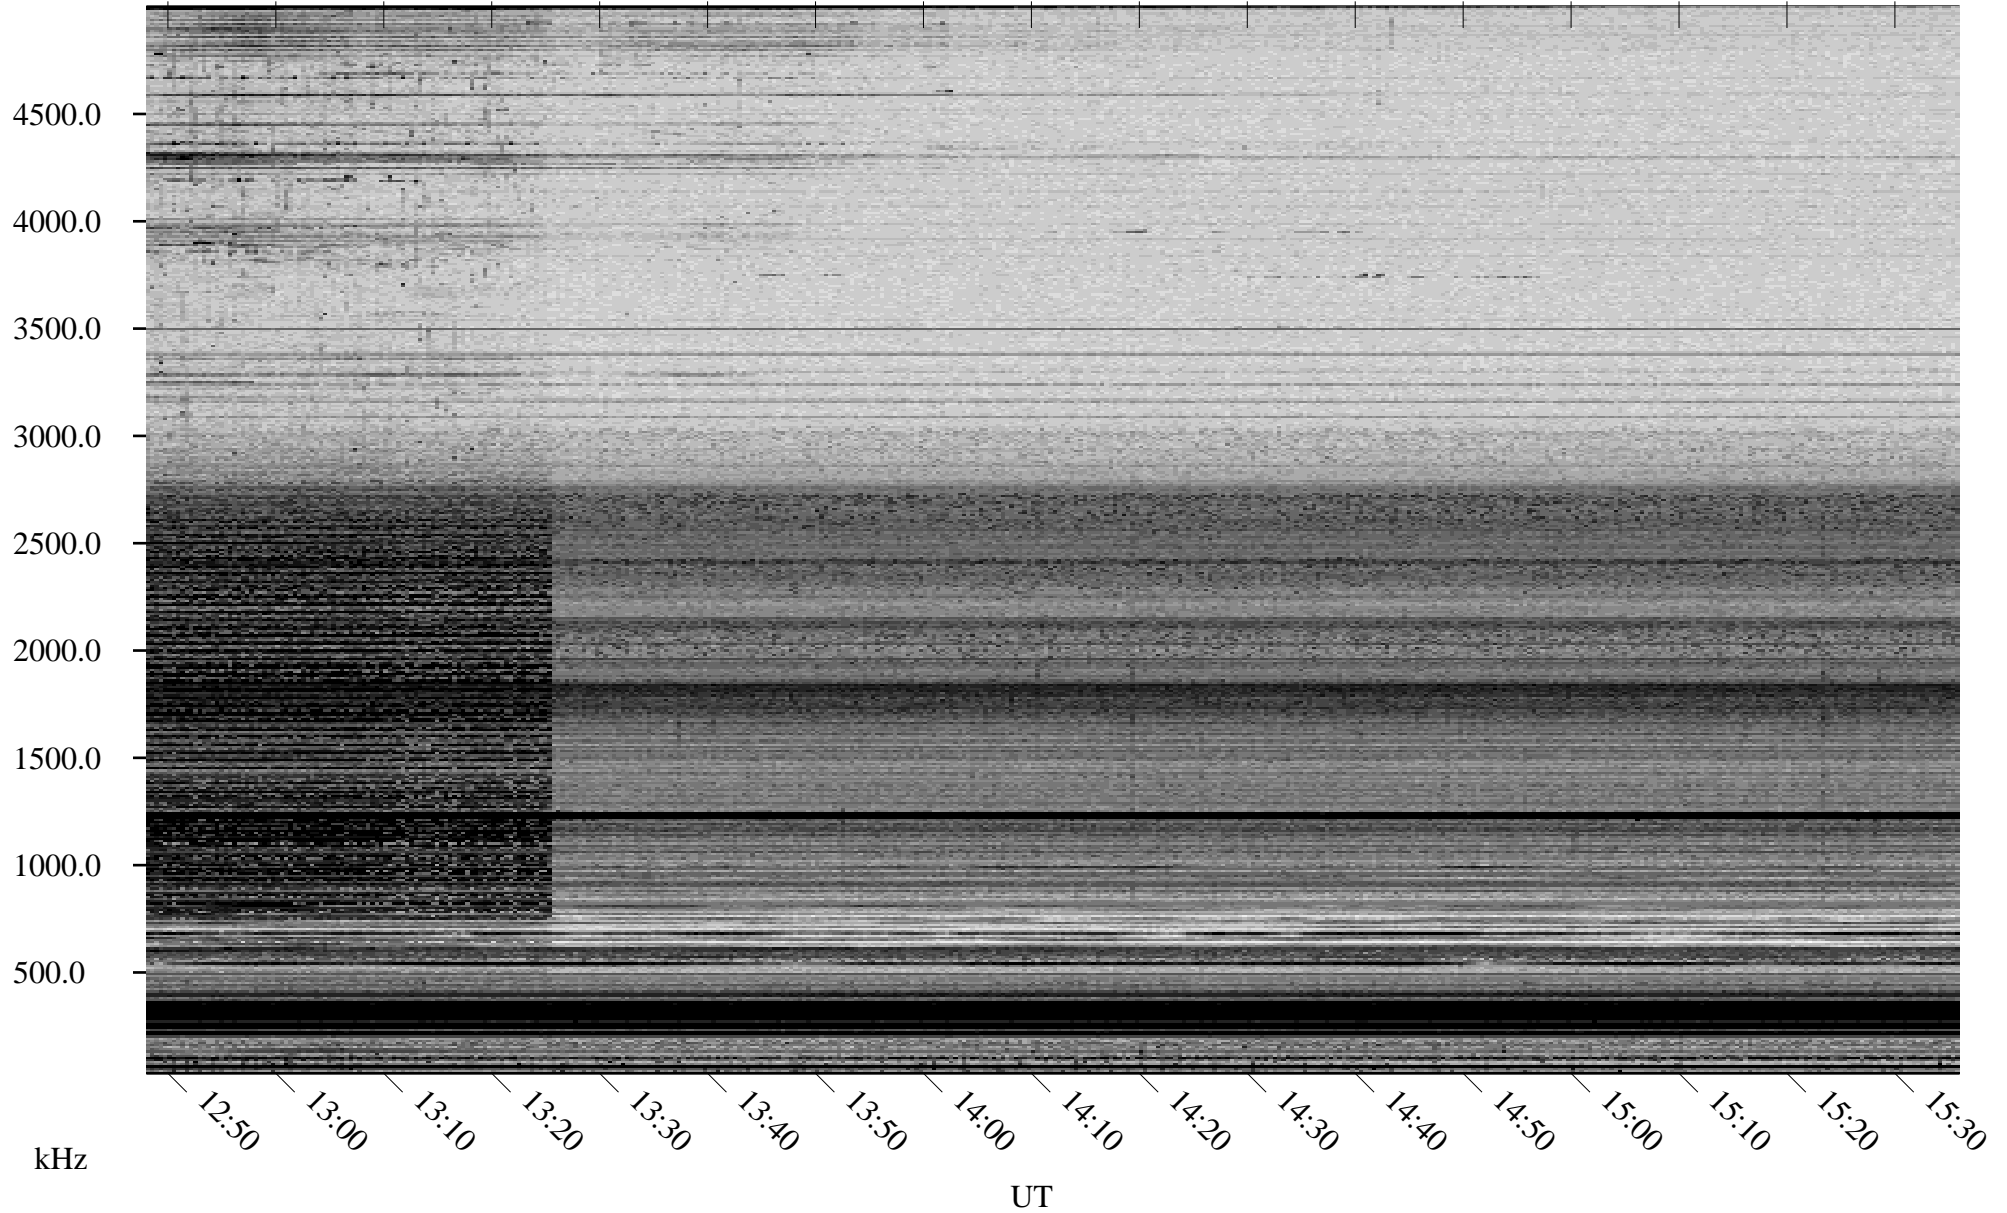

03/11/2006 Churchill, Manitoba

Linear Scale Black = 161 White = 15

ch06070l.r00m max_12

Page 1

03/11/2006 Churchill, Manitoba

Linear Scale Black = 161 White = 15

ch06070l.r00m max_12

Page 2

03/12/2006 Churchill, Manitoba

Linear Scale Black = 161 White = 15

ch06070l.r00m max_12

Page 3

03/12/2006 Churchill, Manitoba

Linear Scale Black = 161 White = 15

ch06070l.r00m max_12

Page 4

03/12/2006 Churchill, Manitoba

Linear Scale Black = 161 White = 15

ch06070l.r00m max_12

03/12/2006 Churchill, Manitoba

Linear Scale Black = 161 White = 15

ch06070l.r00m max_12

Page 6

03/12/2006 Churchill, Manitoba

Linear Scale Black = 161 White = 15

ch06070l.r00m max_12

Page 7

03/12/2006 Churchill, Manitoba

Linear Scale Black = 161 White = 15

ch06070l.r00m max_12