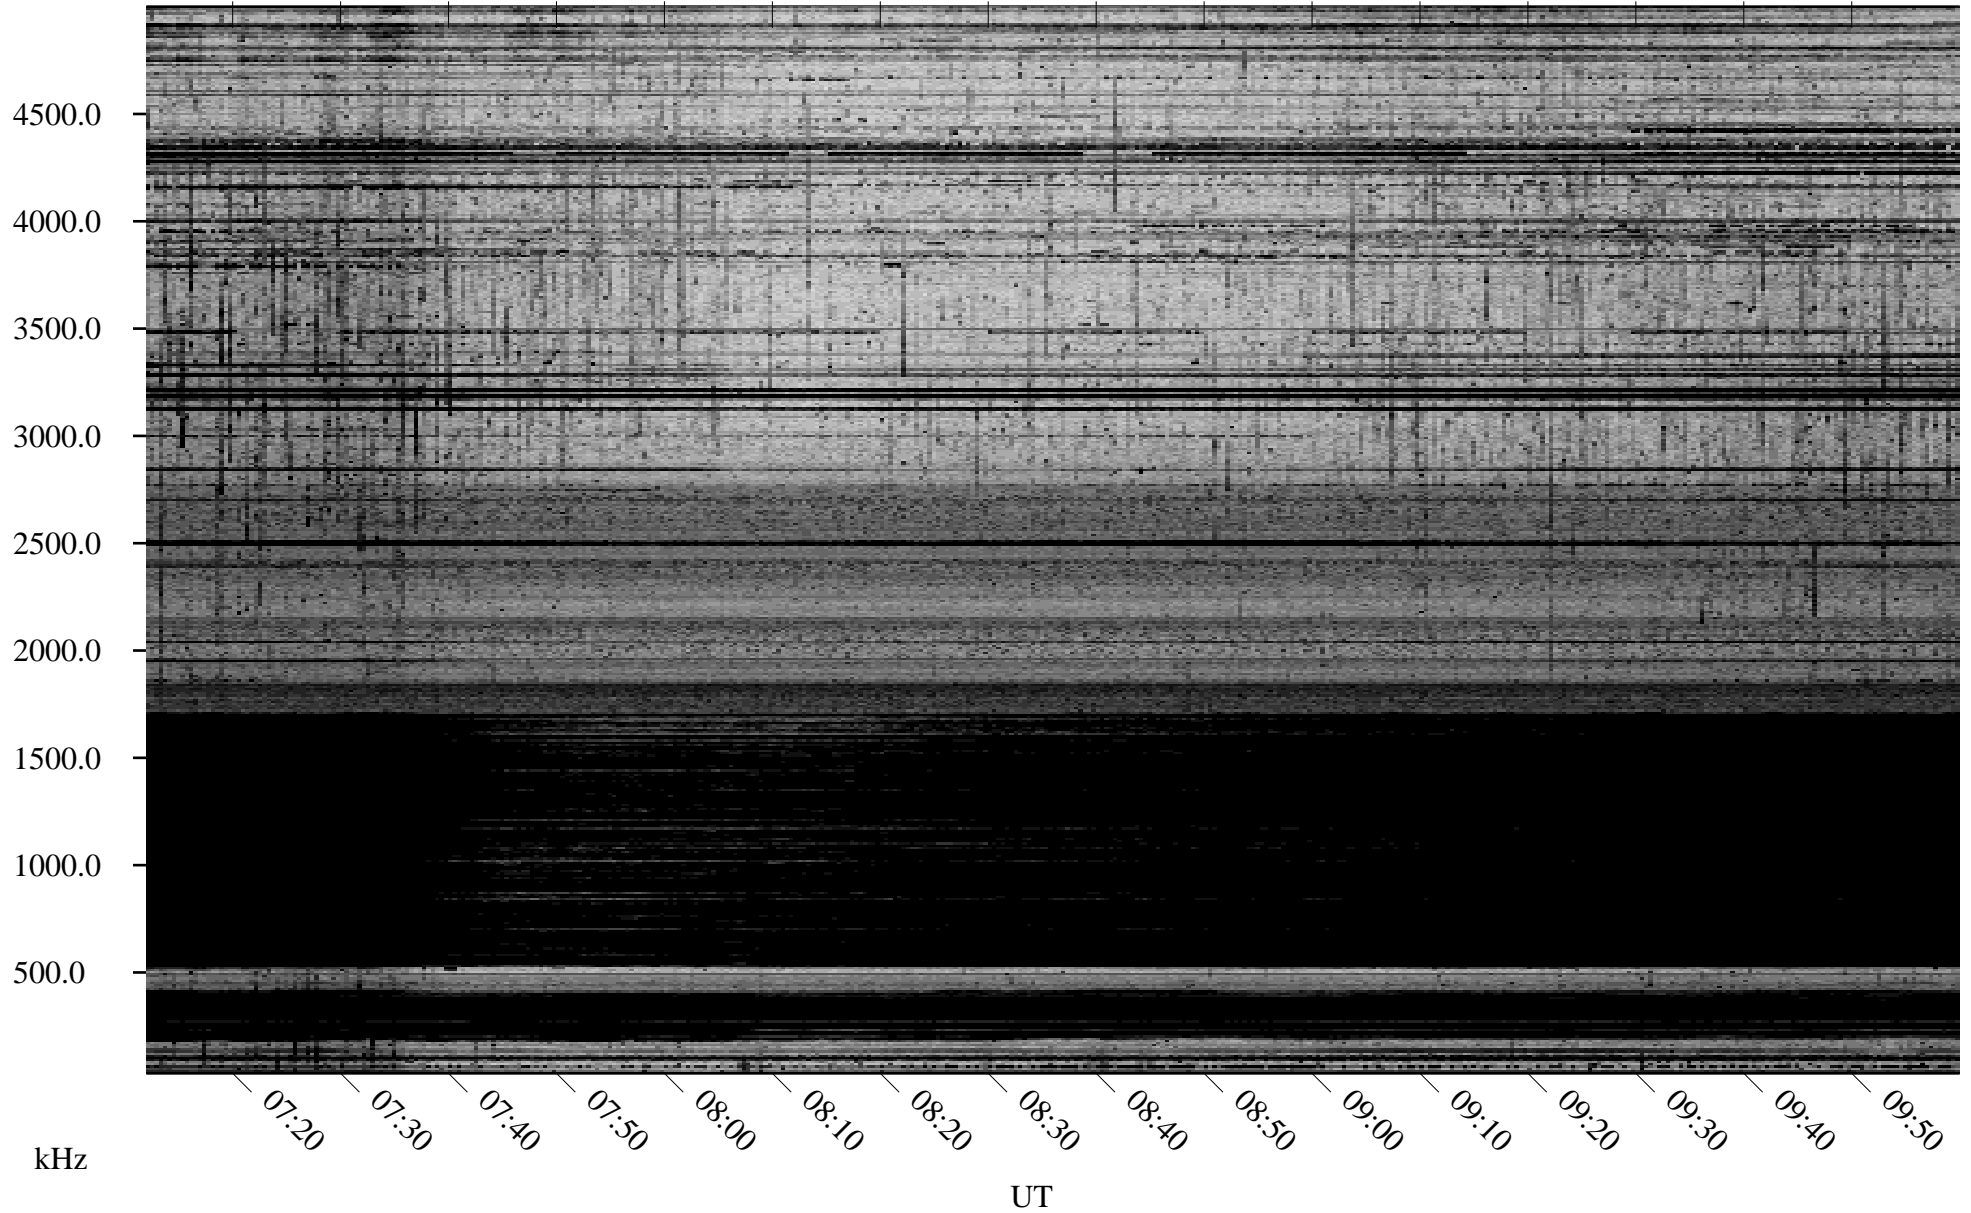

03/13/2006 Churchill, Manitoba

Linear Scale Black = 161 White = 15

ch06072l.r00m max_12

Page 1

03/13/2006 Churchill, Manitoba

Linear Scale Black = 161 White = 15

ch06072l.r00m max_12

Page 2

03/14/2006 Churchill, Manitoba

Linear Scale Black = 161 White = 15

ch06072l.r00m max_12

Page 3

03/14/2006 Churchill, Manitoba

Linear Scale Black = 161 White = 15

ch06072l.r00m max_12

Page 4

03/14/2006 Churchill, Manitoba

Linear Scale Black = 161 White = 15

ch06072l.r00m max_12

Page 5

03/14/2006 Churchill, Manitoba

Linear Scale Black = 161 White = 15

ch06072l.r00m max_12

Page 6

03/14/2006 Churchill, Manitoba

Linear Scale Black = 161 White = 15

ch06072l.r00m max_12

Page 7

03/14/2006 Churchill, Manitoba

Linear Scale Black = 161 White = 15

ch06072l.r00m max_12