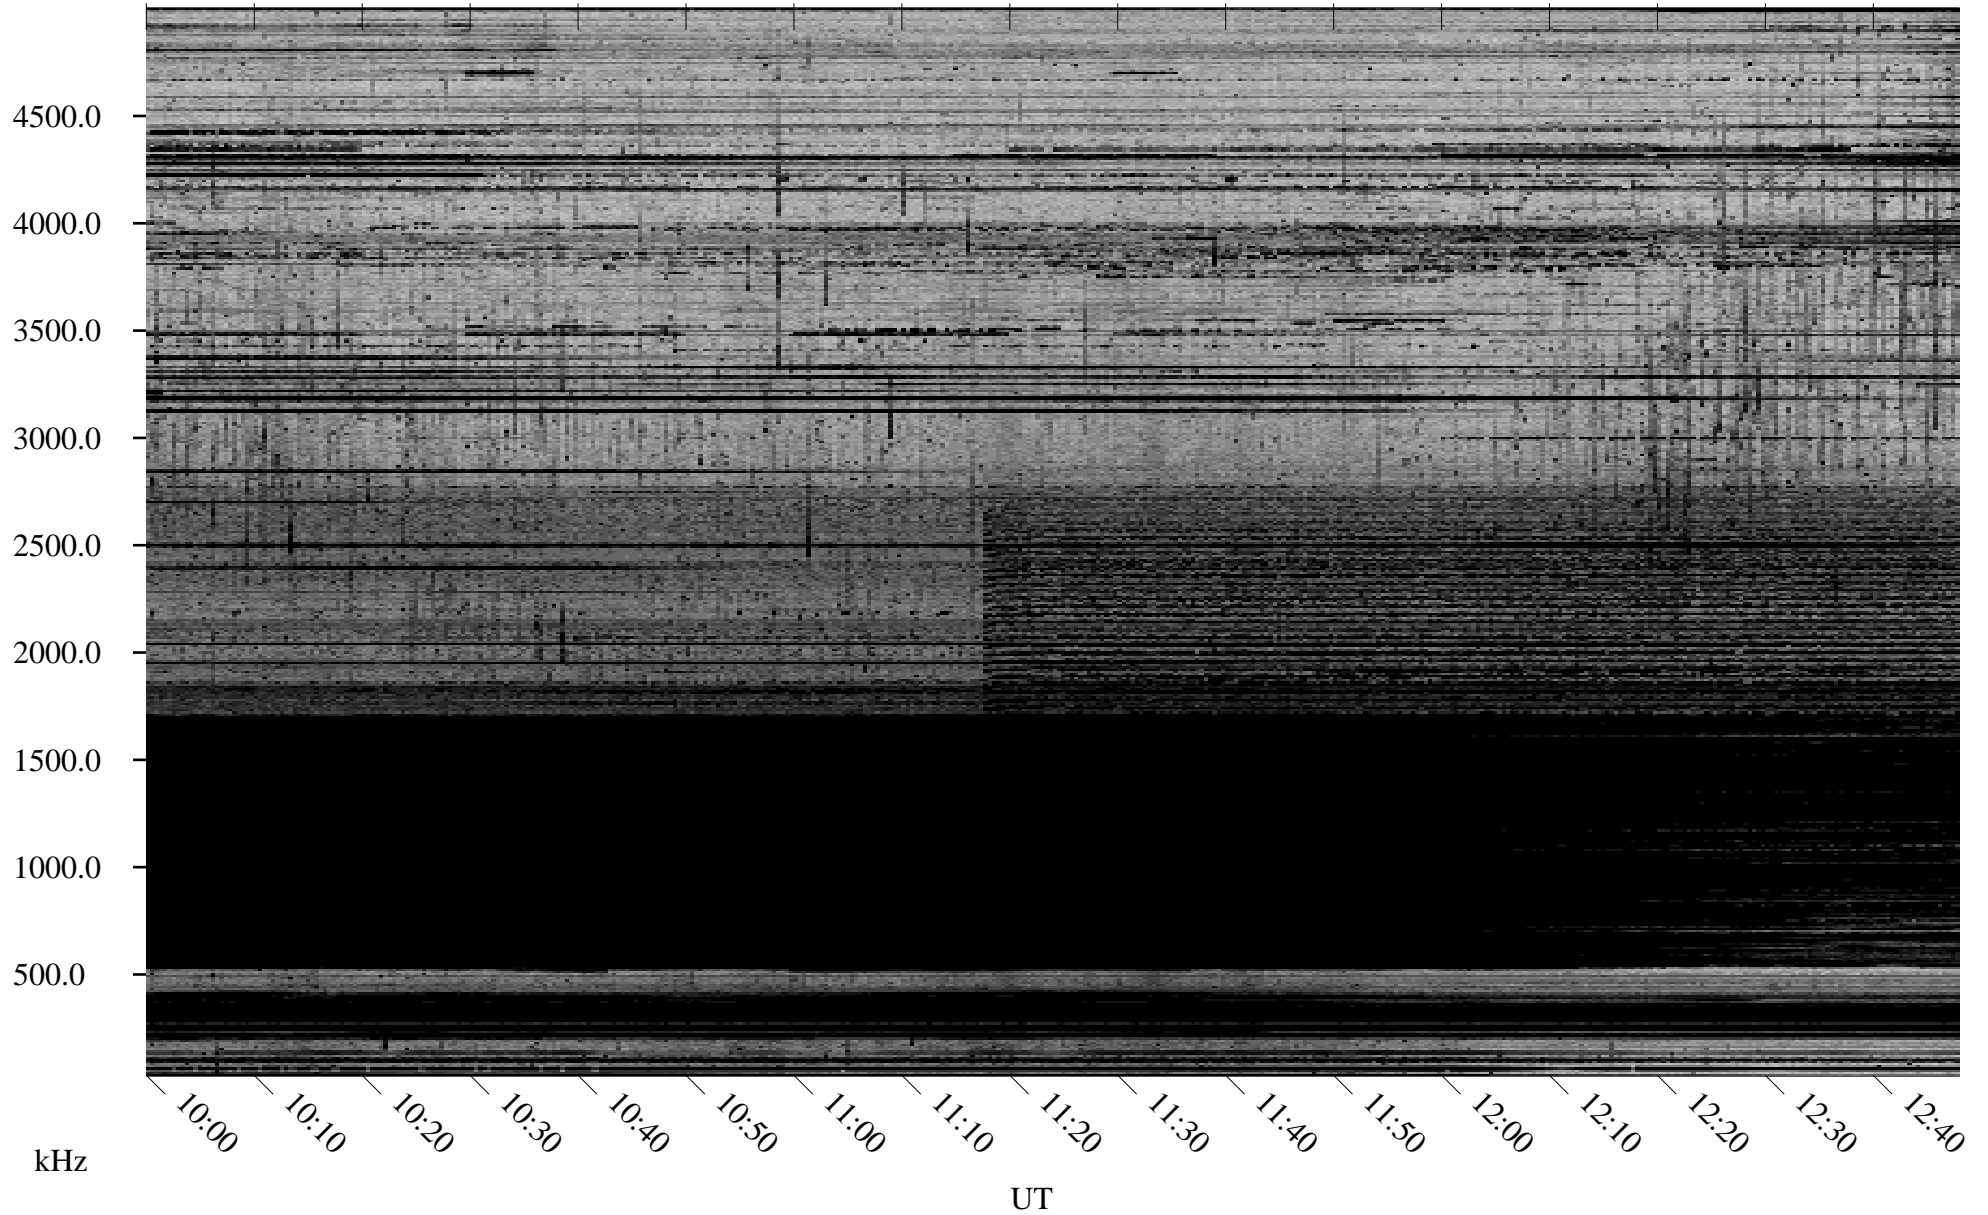

03/13/2006 Churchill, Manitoba

Linear Scale Black = 161 White = 15

ch06072l.r00m max_12

Page 1

03/13/2006 Churchill, Manitoba

Linear Scale Black = 161 White = 15

ch06072l.r00m max_12

Page 2

03/14/2006 Churchill, Manitoba

Linear Scale Black = 161 White = 15

ch06072l.r00m max_12

Page 3

03/14/2006 Churchill, Manitoba

Linear Scale Black = 161 White = 15

ch06072l.r00m max_12

Page 4

03/14/2006 Churchill, Manitoba

Linear Scale Black = 161 White = 15

ch06072l.r00m max_12

Page 5

03/14/2006 Churchill, Manitoba

Linear Scale Black = 161 White = 15

ch06072l.r00m max_12

Page 6

03/14/2006 Churchill, Manitoba

Linear Scale Black = 161 White = 15

ch06072l.r00m max_12

Page 7

03/14/2006 Churchill, Manitoba

Linear Scale Black = 161 White = 15

ch06072l.r00m max_12