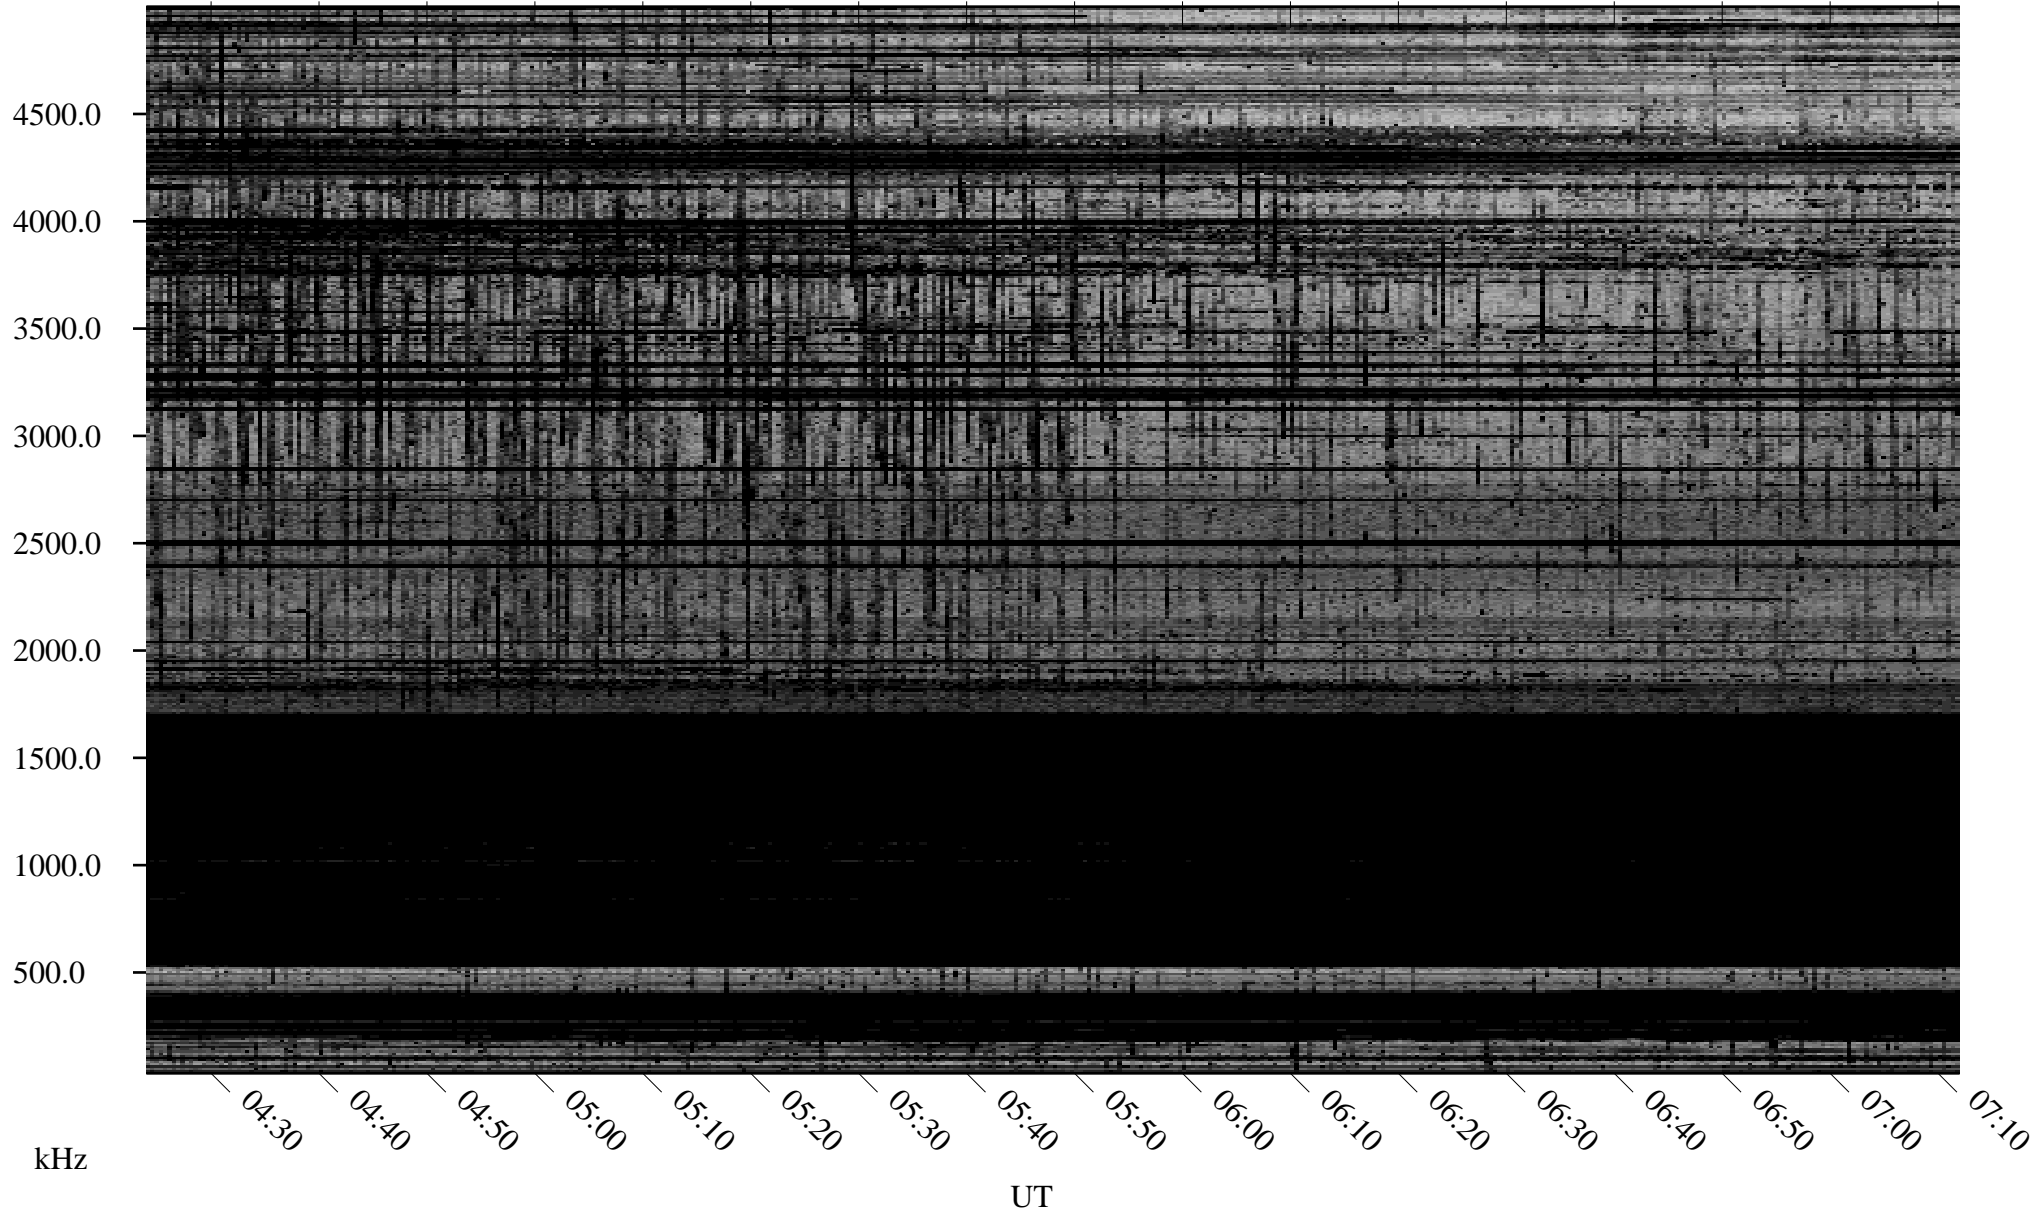

03/13/2006 Churchill, Manitoba

Linear Scale Black = 161 White = 15

ch06072l.r00m max_12

Page 1

03/13/2006 Churchill, Manitoba

Linear Scale Black = 161 White = 15

ch06072l.r00m max_12

Page 2

03/14/2006 Churchill, Manitoba

Linear Scale Black = 161 White = 15

ch06072l.r00m max_12

Page 3

03/14/2006 Churchill, Manitoba

Linear Scale Black = 161 White = 15

ch06072l.r00m max_12

Page 4

03/14/2006 Churchill, Manitoba

Linear Scale Black = 161 White = 15

ch06072l.r00m max_12

Page 5

03/14/2006 Churchill, Manitoba

Linear Scale Black = 161 White = 15

ch06072l.r00m max_12

Page 6

03/14/2006 Churchill, Manitoba

Linear Scale Black = 161 White = 15

ch06072l.r00m max_12

Page 7

03/14/2006 Churchill, Manitoba

Linear Scale Black = 161 White = 15

ch06072l.r00m max_12