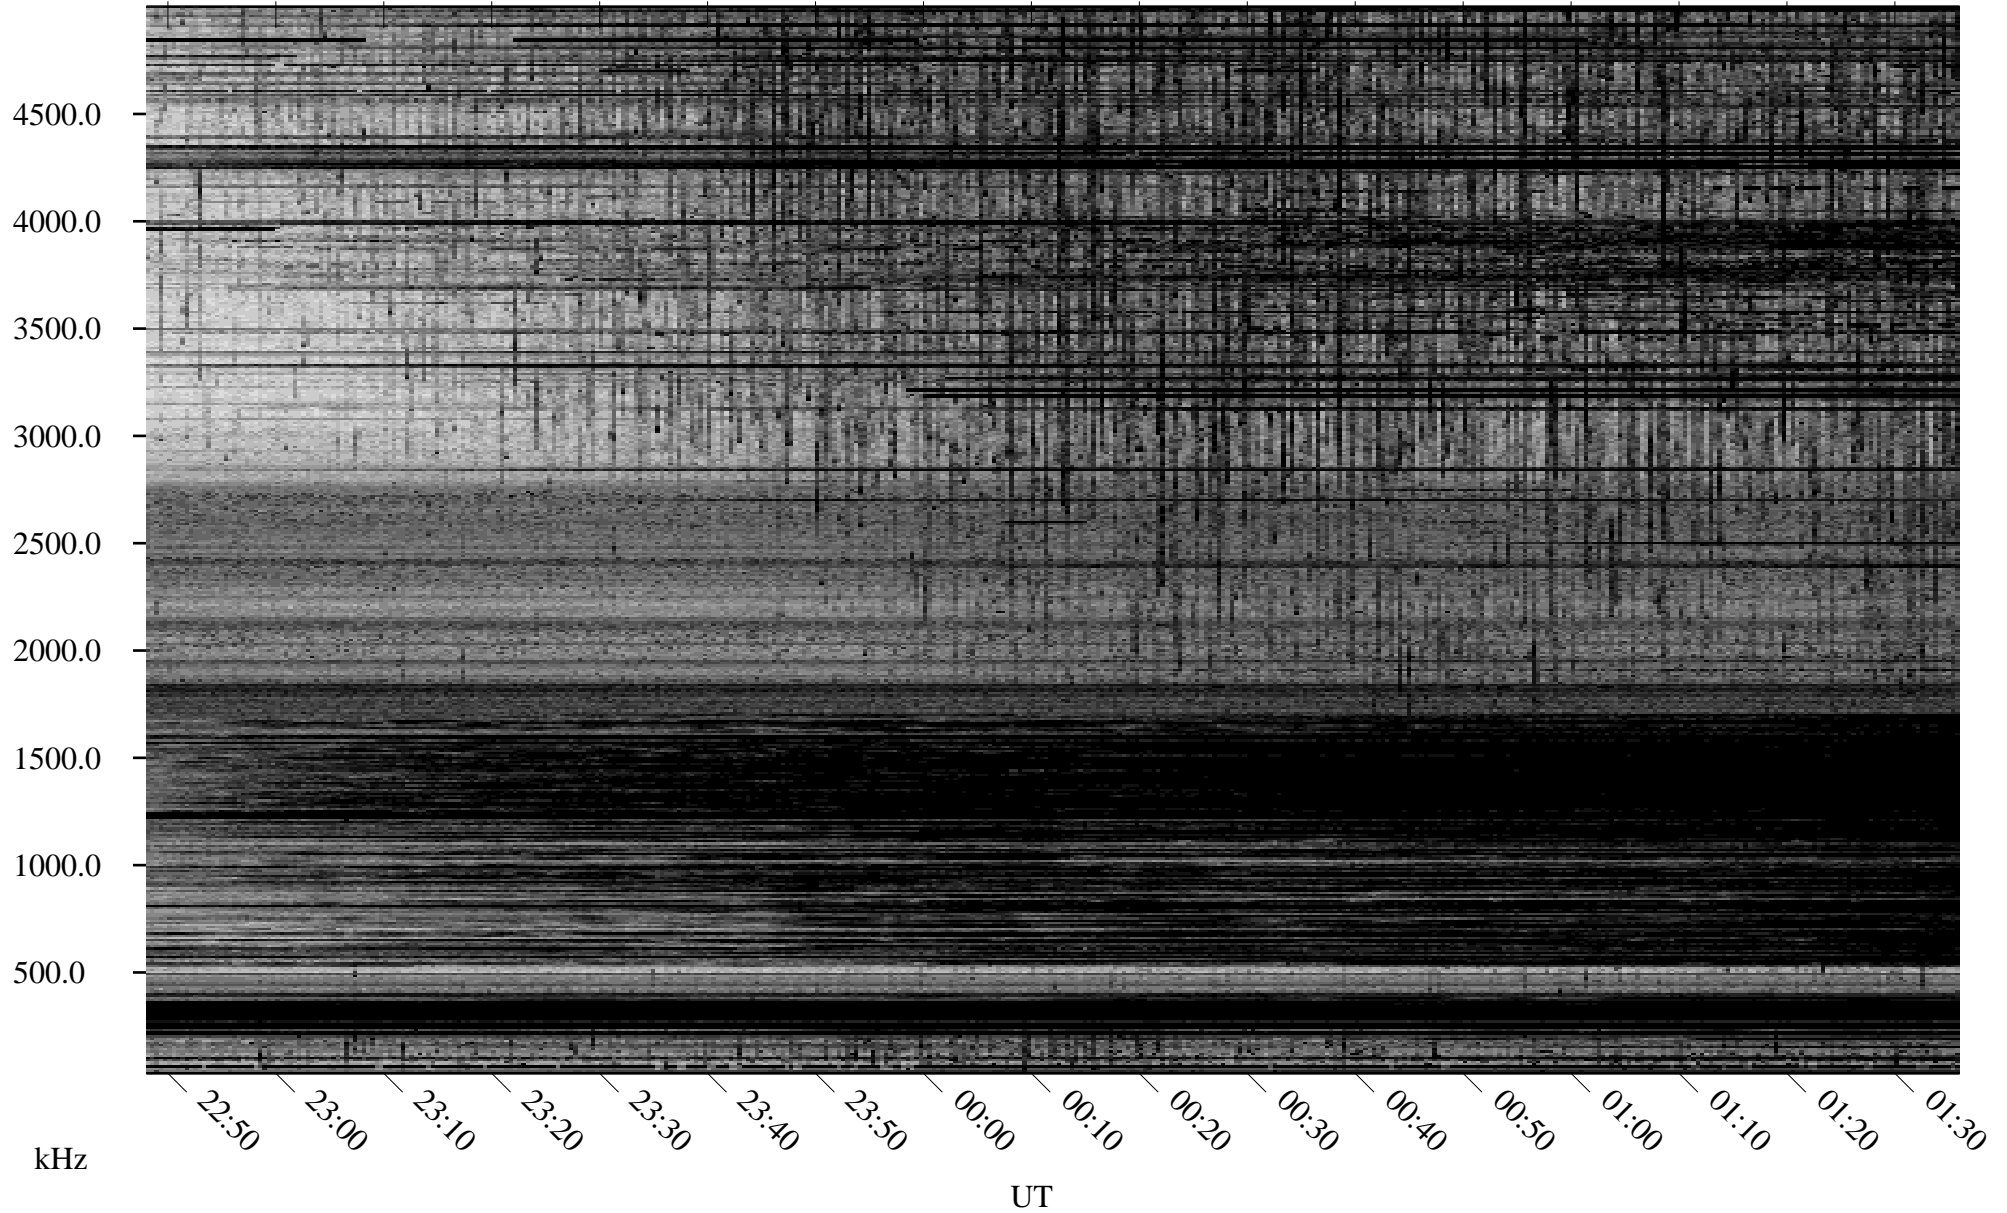

03/13/2006 Churchill, Manitoba

Linear Scale Black = 161 White = 15

ch06072l.r00m max_12

Page 1

03/13/2006 Churchill, Manitoba

Linear Scale Black = 161 White = 15

ch06072l.r00m max_12

Page 2

03/14/2006 Churchill, Manitoba

Linear Scale Black = 161 White = 15

ch06072l.r00m max_12

Page 3

03/14/2006 Churchill, Manitoba

Linear Scale Black = 161 White = 15

ch06072l.r00m max_12

Page 4

03/14/2006 Churchill, Manitoba

Linear Scale Black = 161 White = 15

ch06072l.r00m max_12

Page 5

03/14/2006 Churchill, Manitoba

Linear Scale Black = 161 White = 15

ch06072l.r00m max_12

Page 6

03/14/2006 Churchill, Manitoba

Linear Scale Black = 161 White = 15

ch06072l.r00m max_12

Page 7

03/14/2006 Churchill, Manitoba

Linear Scale Black = 161 White = 15

ch06072l.r00m max_12