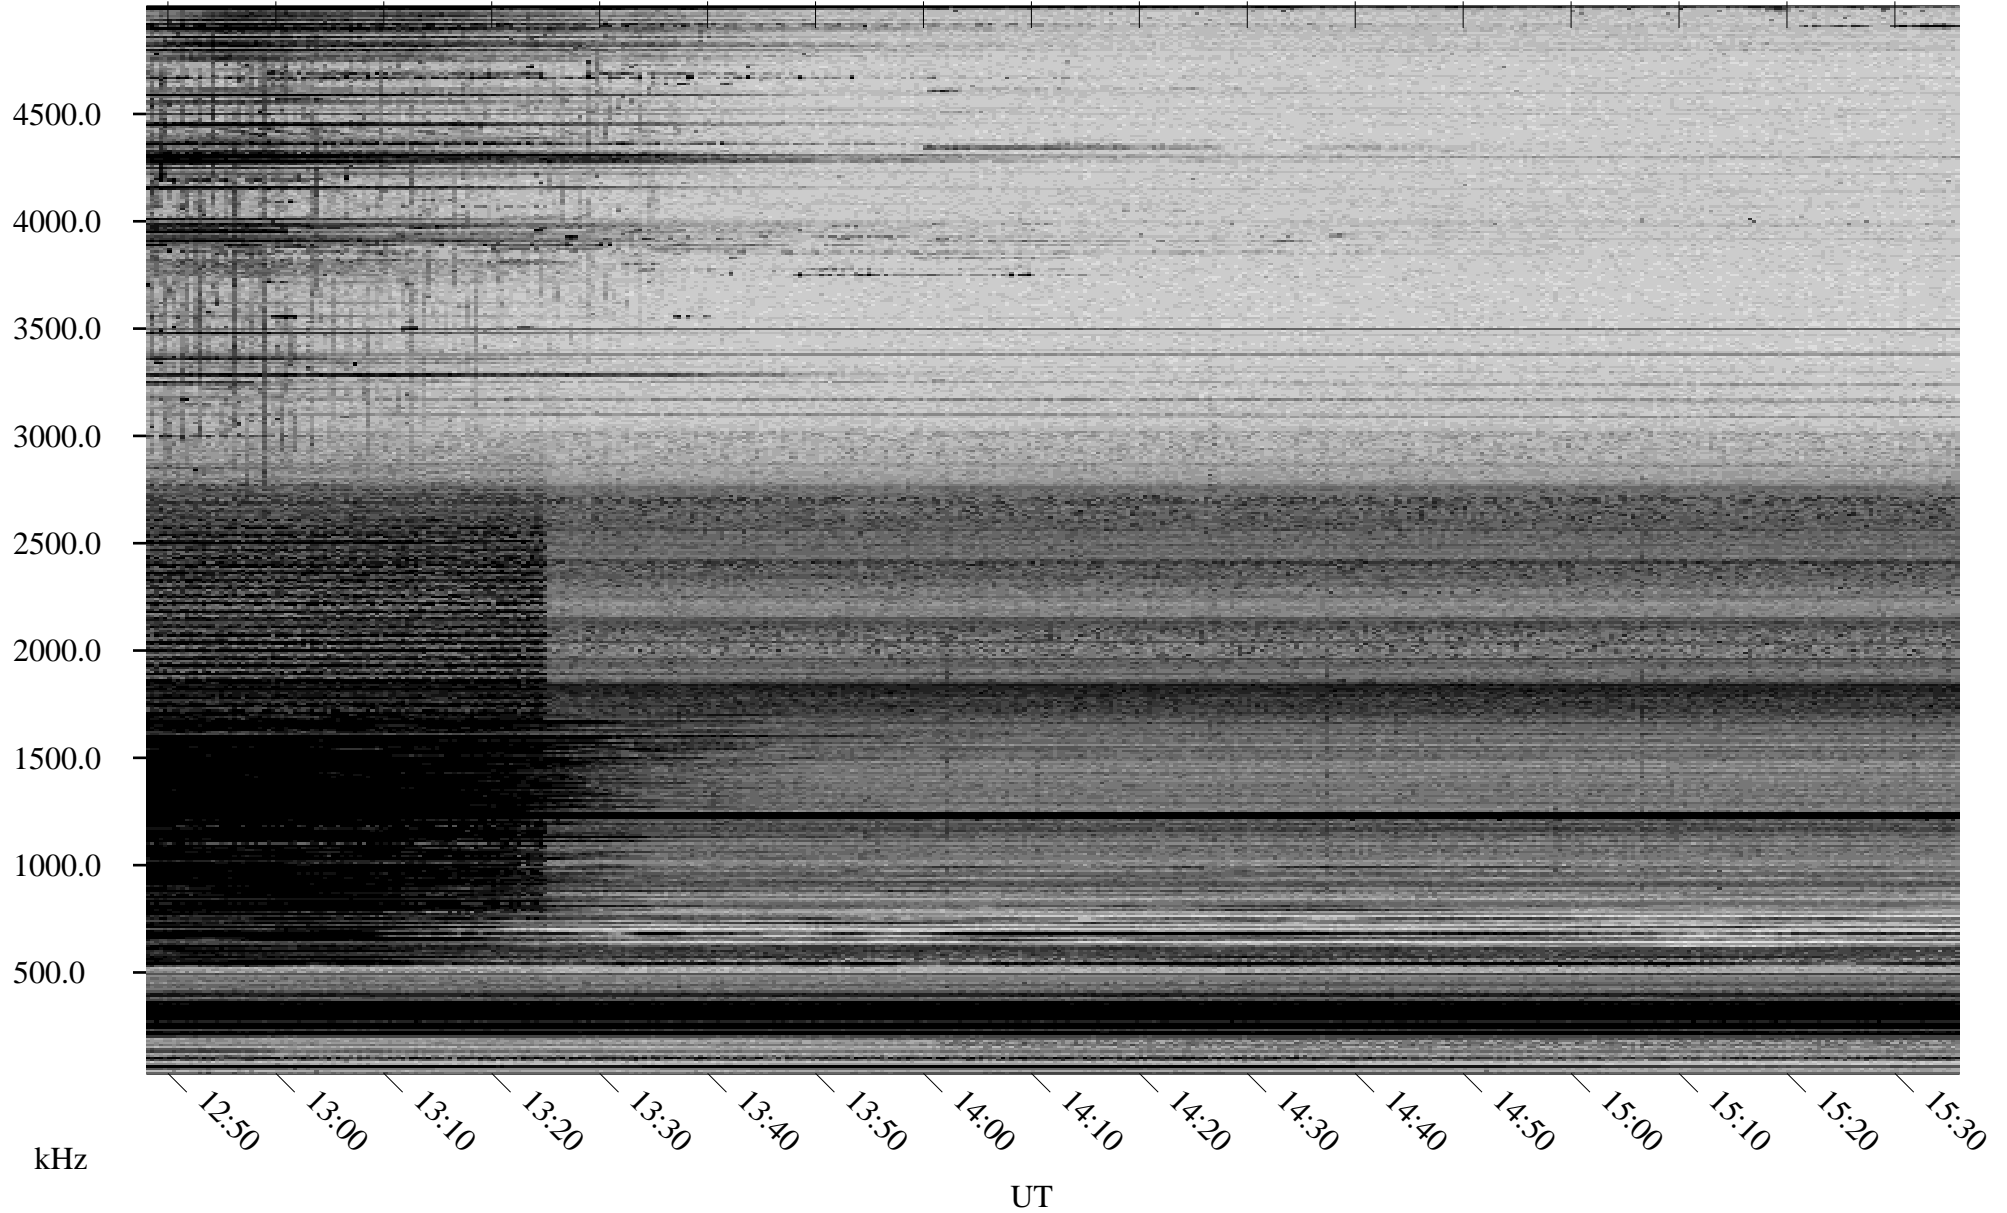

03/13/2006 Churchill, Manitoba

Linear Scale Black = 161 White = 15

ch06072l.r00m max_12

Page 1

03/13/2006 Churchill, Manitoba

Linear Scale Black = 161 White = 15

ch06072l.r00m max_12

Page 2

03/14/2006 Churchill, Manitoba

Linear Scale Black = 161 White = 15

ch06072l.r00m max_12

Page 3

03/14/2006 Churchill, Manitoba

Linear Scale Black = 161 White = 15

ch06072l.r00m max_12

Page 4

03/14/2006 Churchill, Manitoba

Linear Scale Black = 161 White = 15

ch06072l.r00m max_12

Page 5

03/14/2006 Churchill, Manitoba

Linear Scale Black = 161 White = 15

ch06072l.r00m max_12

Page 6

03/14/2006 Churchill, Manitoba

Linear Scale Black = 161 White = 15

ch06072l.r00m max_12

Page 7

03/14/2006 Churchill, Manitoba

Linear Scale Black = 161 White = 15

ch06072l.r00m max_12