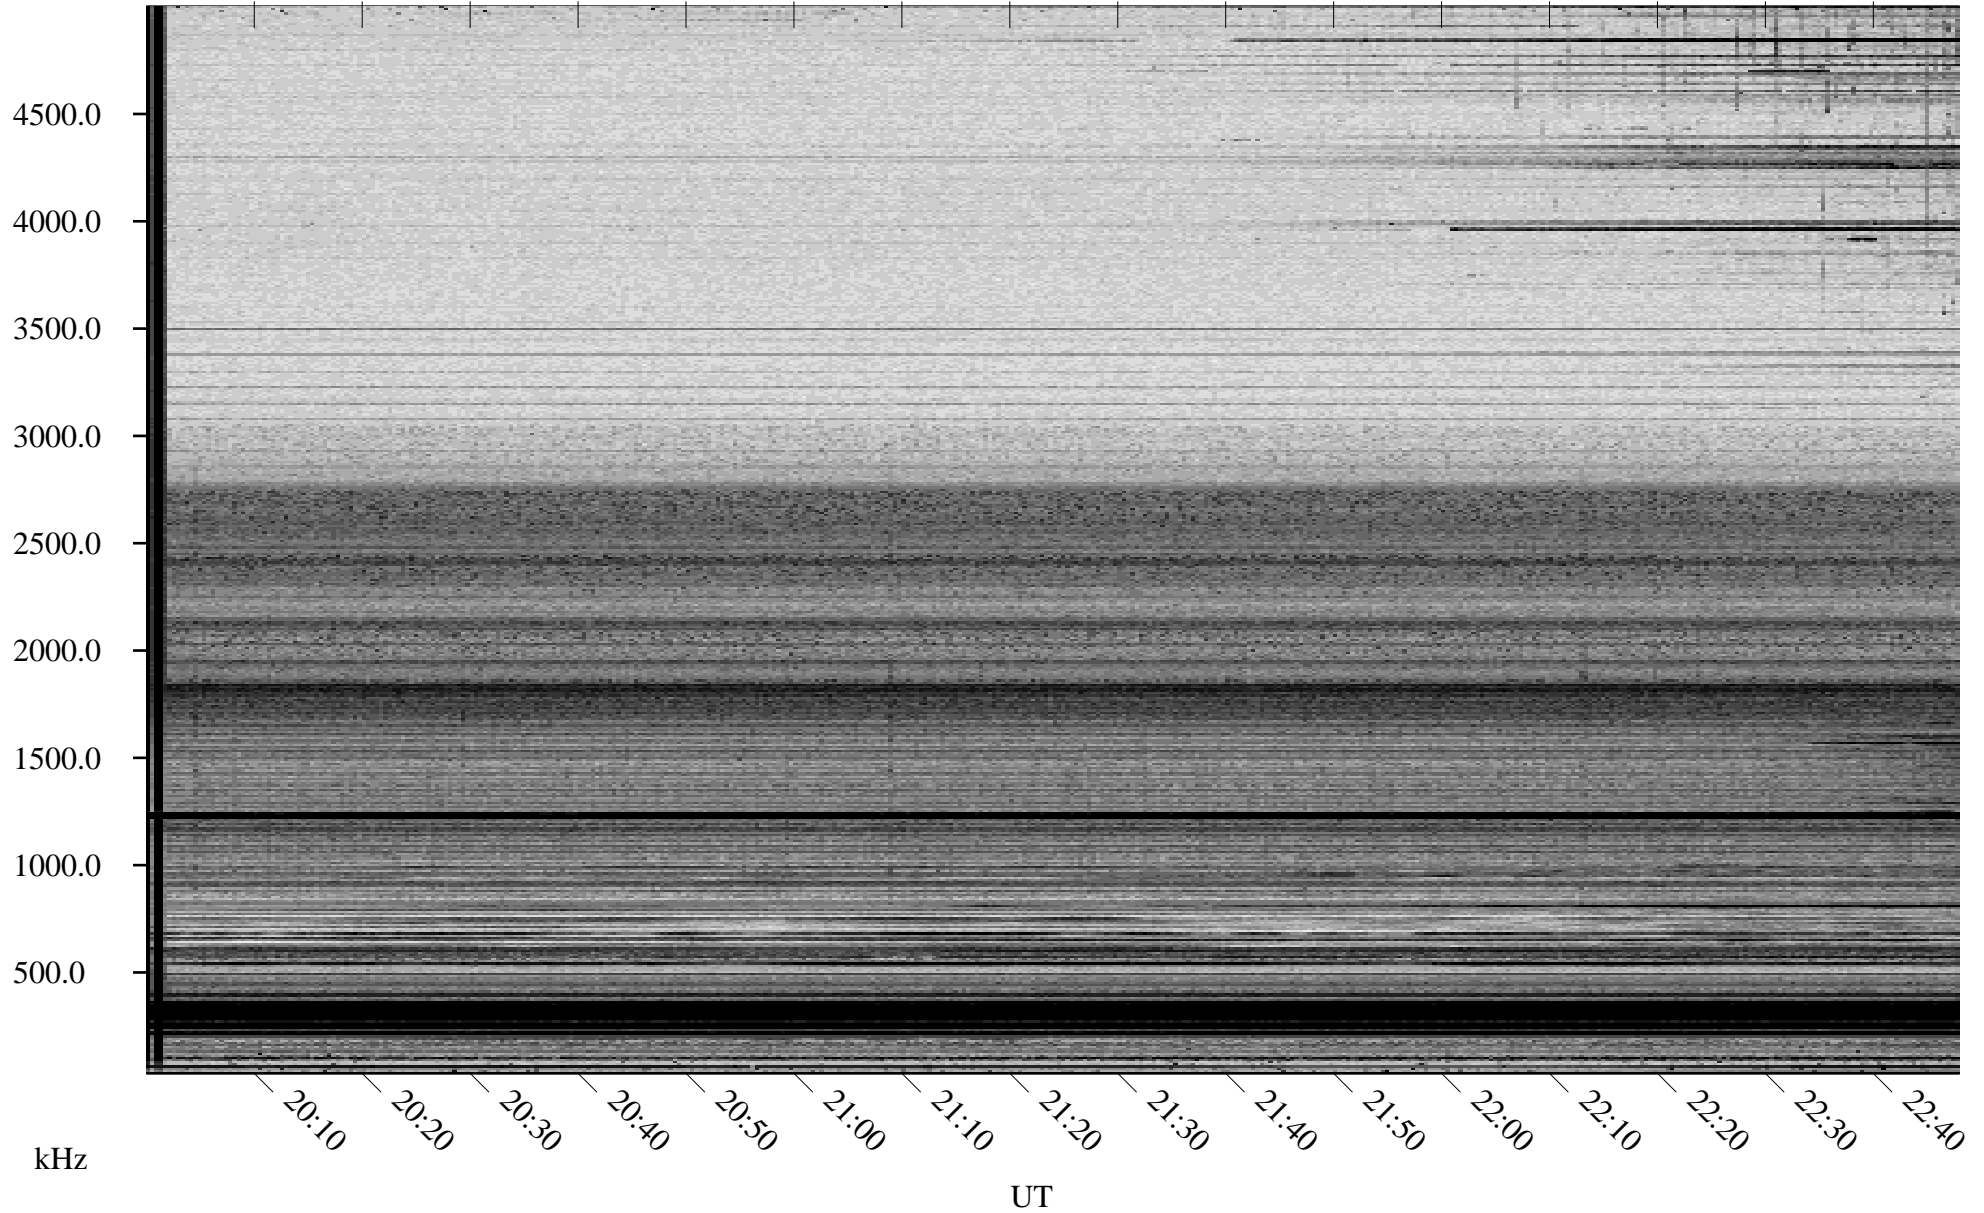

03/13/2006 Churchill, Manitoba

Linear Scale Black = 161 White = 15

ch06072l.r00m max_12

Page 1

03/13/2006 Churchill, Manitoba

Linear Scale Black = 161 White = 15

ch06072l.r00m max_12

Page 2

03/14/2006 Churchill, Manitoba

Linear Scale Black = 161 White = 15

ch06072l.r00m max_12

Page 3

03/14/2006 Churchill, Manitoba

Linear Scale Black = 161 White = 15

ch06072l.r00m max_12

Page 4

03/14/2006 Churchill, Manitoba

Linear Scale Black = 161 White = 15

ch06072l.r00m max_12

Page 5

03/14/2006 Churchill, Manitoba

Linear Scale Black = 161 White = 15

ch06072l.r00m max_12

Page 6

03/14/2006 Churchill, Manitoba

Linear Scale Black = 161 White = 15

ch06072l.r00m max_12

Page 7

03/14/2006 Churchill, Manitoba

Linear Scale Black = 161 White = 15

ch06072l.r00m max_12