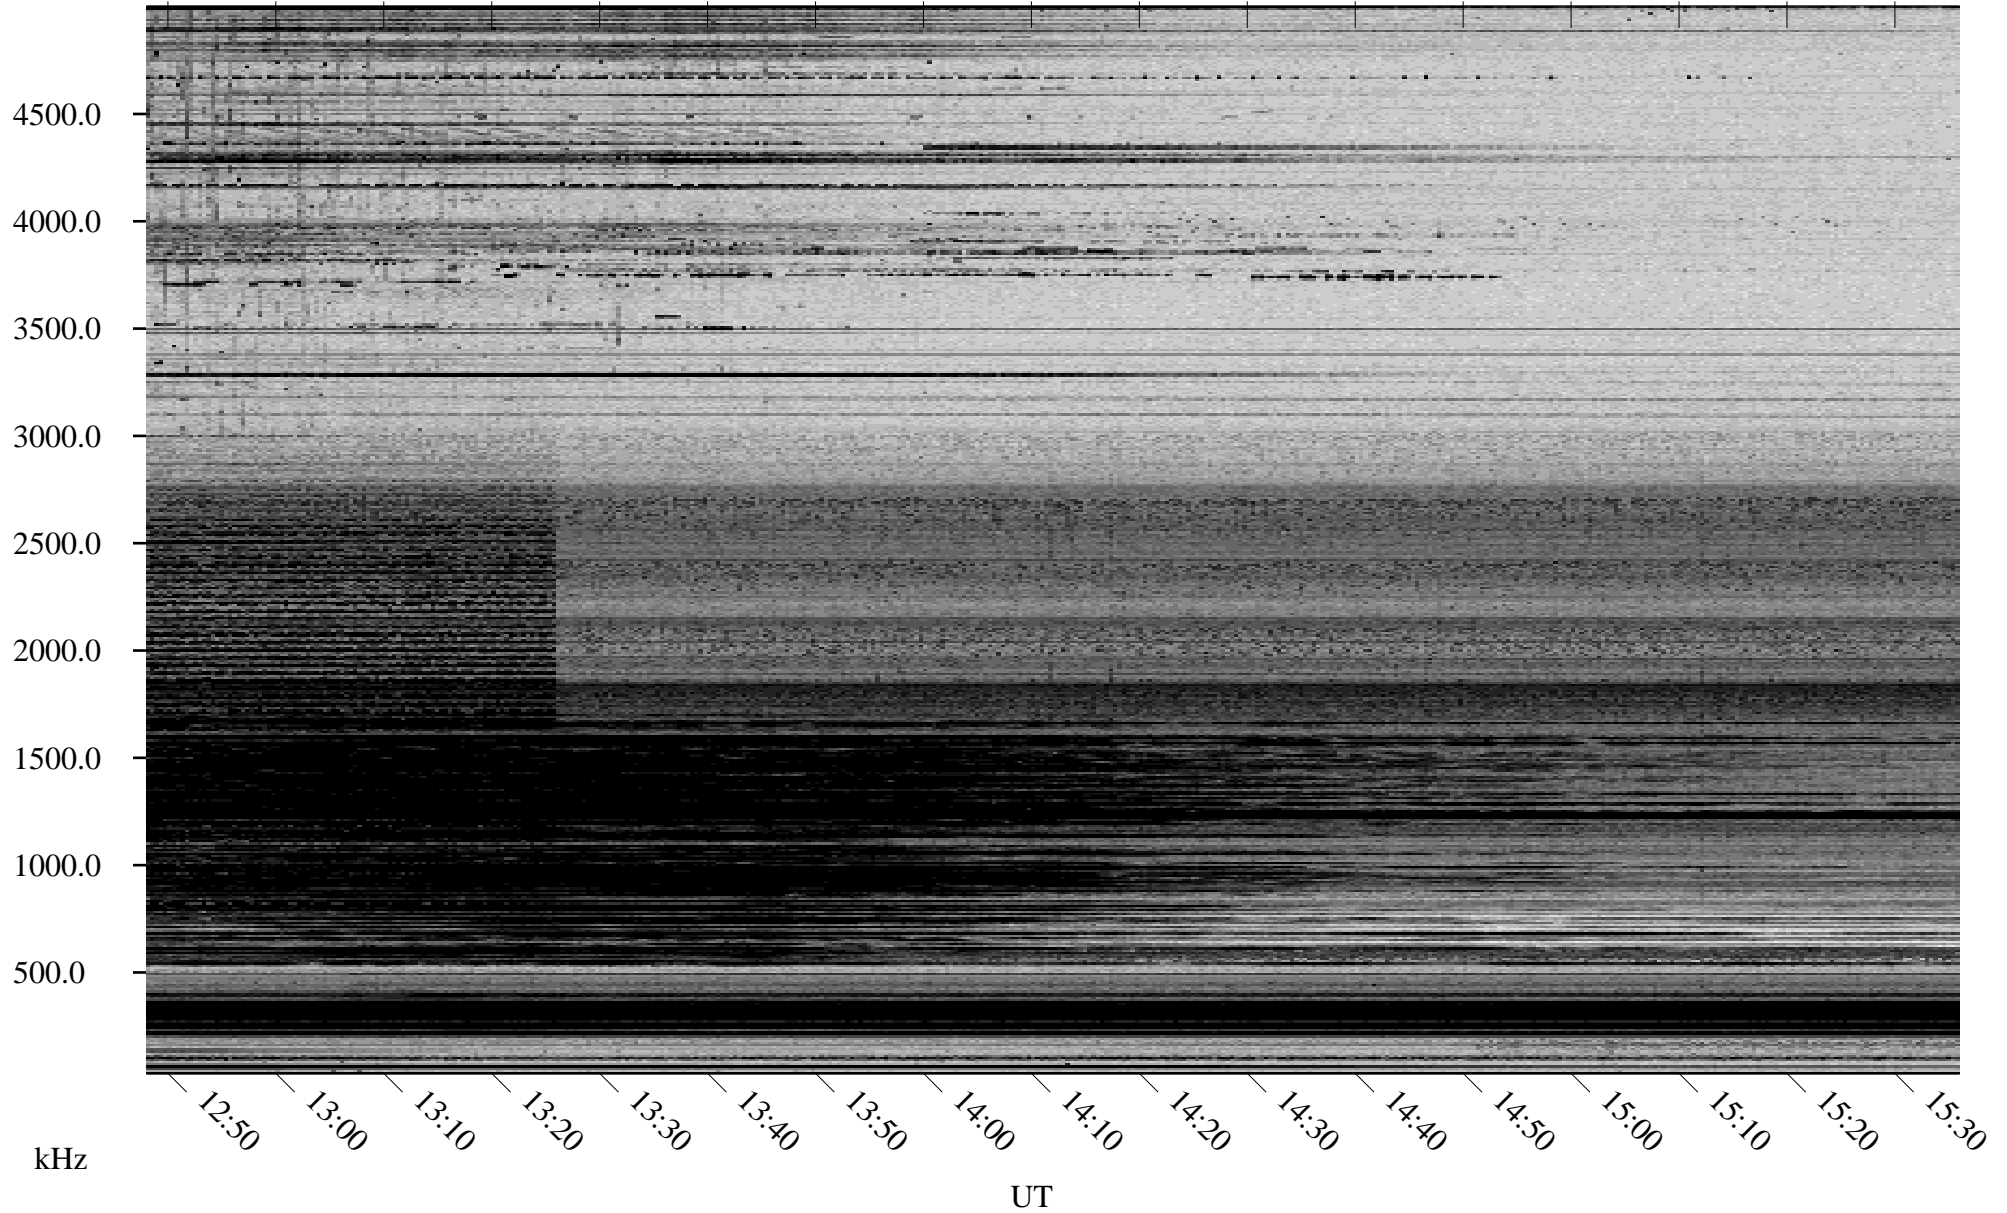

03/14/2006 Churchill, Manitoba

Linear Scale Black = 161 White = 15

ch06073l.r00m max_12

Page 1

03/14/2006 Churchill, Manitoba

Linear Scale Black = 161 White = 15

ch06073l.r00m max_12

Page 2

03/15/2006 Churchill, Manitoba

Linear Scale Black = 161 White = 15

ch06073l.r00m max_12

Page 3

03/15/2006 Churchill, Manitoba

Linear Scale Black = 161 White = 15

ch060731.r00m max_12

Page 4

03/15/2006 Churchill, Manitoba

Linear Scale Black = 161 White = 15

ch060731l.r00m max_12

Page 5

03/15/2006 Churchill, Manitoba

Linear Scale Black = 161 White = 15

ch06073l.r00m max_12

Page 6

03/15/2006 Churchill, Manitoba

Linear Scale Black = 161 White = 15

ch06073l.r00m max_12

Page 7

03/15/2006 Churchill, Manitoba

Linear Scale Black = 161 White = 15

ch06073l.r00m max_12