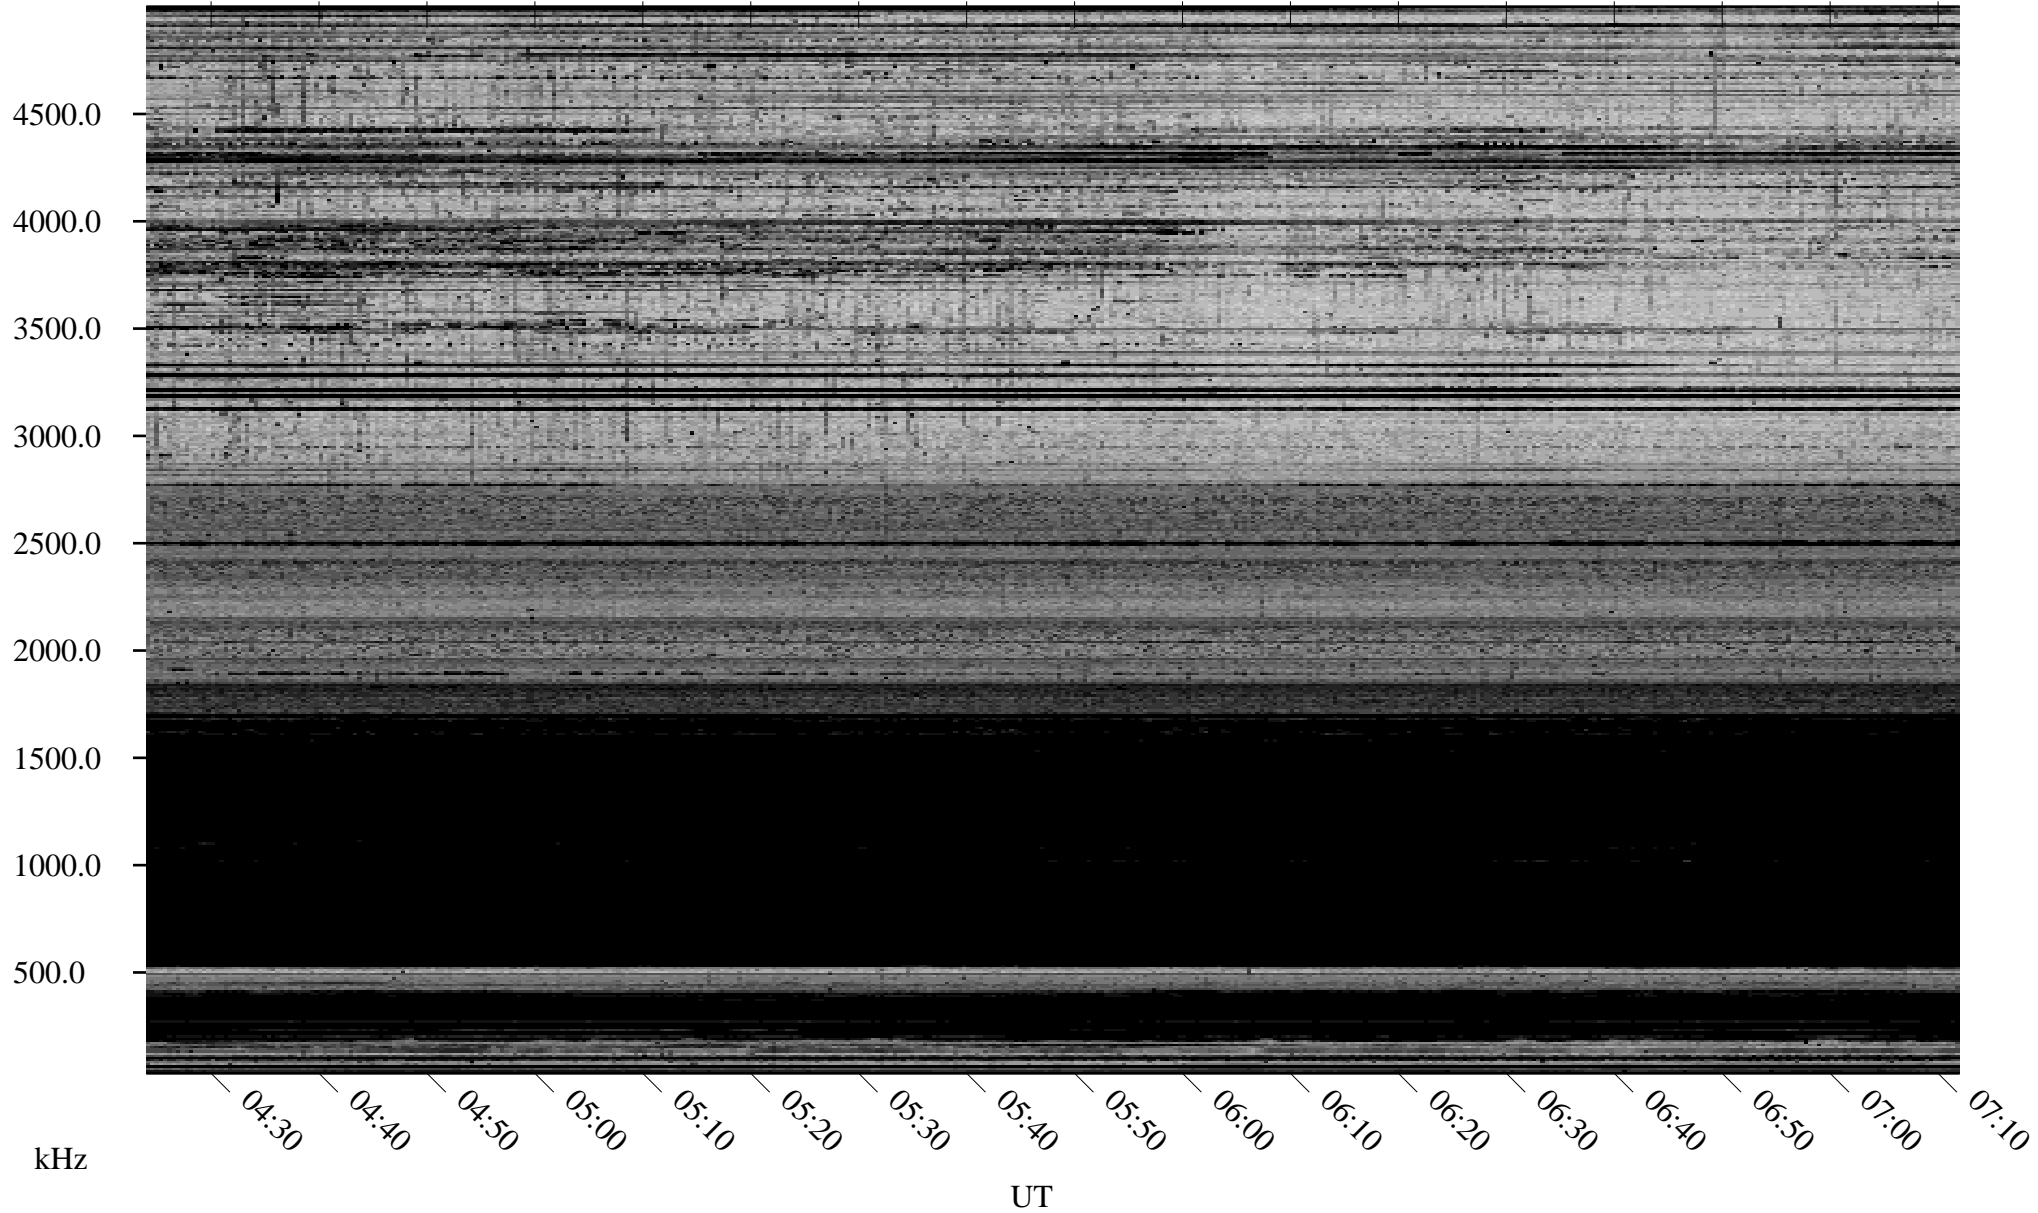

03/14/2006 Churchill, Manitoba

Linear Scale Black = 161 White = 15

ch06073l.r00m max_12

Page 1

03/14/2006 Churchill, Manitoba

Linear Scale Black = 161 White = 15

ch06073l.r00m max_12

Page 2

03/15/2006 Churchill, Manitoba

Linear Scale Black = 161 White = 15

ch06073l.r00m max_12

Page 3

03/15/2006 Churchill, Manitoba

Linear Scale Black = 161 White = 15

ch060731.r00m max_12

Page 4

03/15/2006 Churchill, Manitoba

Linear Scale Black = 161 White = 15

ch060731l.r00m max_12

Page 5

03/15/2006 Churchill, Manitoba

Linear Scale Black = 161 White = 15

ch06073l.r00m max_12

Page 6

03/15/2006 Churchill, Manitoba

Linear Scale Black = 161 White = 15

ch06073l.r00m max_12

Page 7

03/15/2006 Churchill, Manitoba

Linear Scale Black = 161 White = 15

ch06073l.r00m max_12