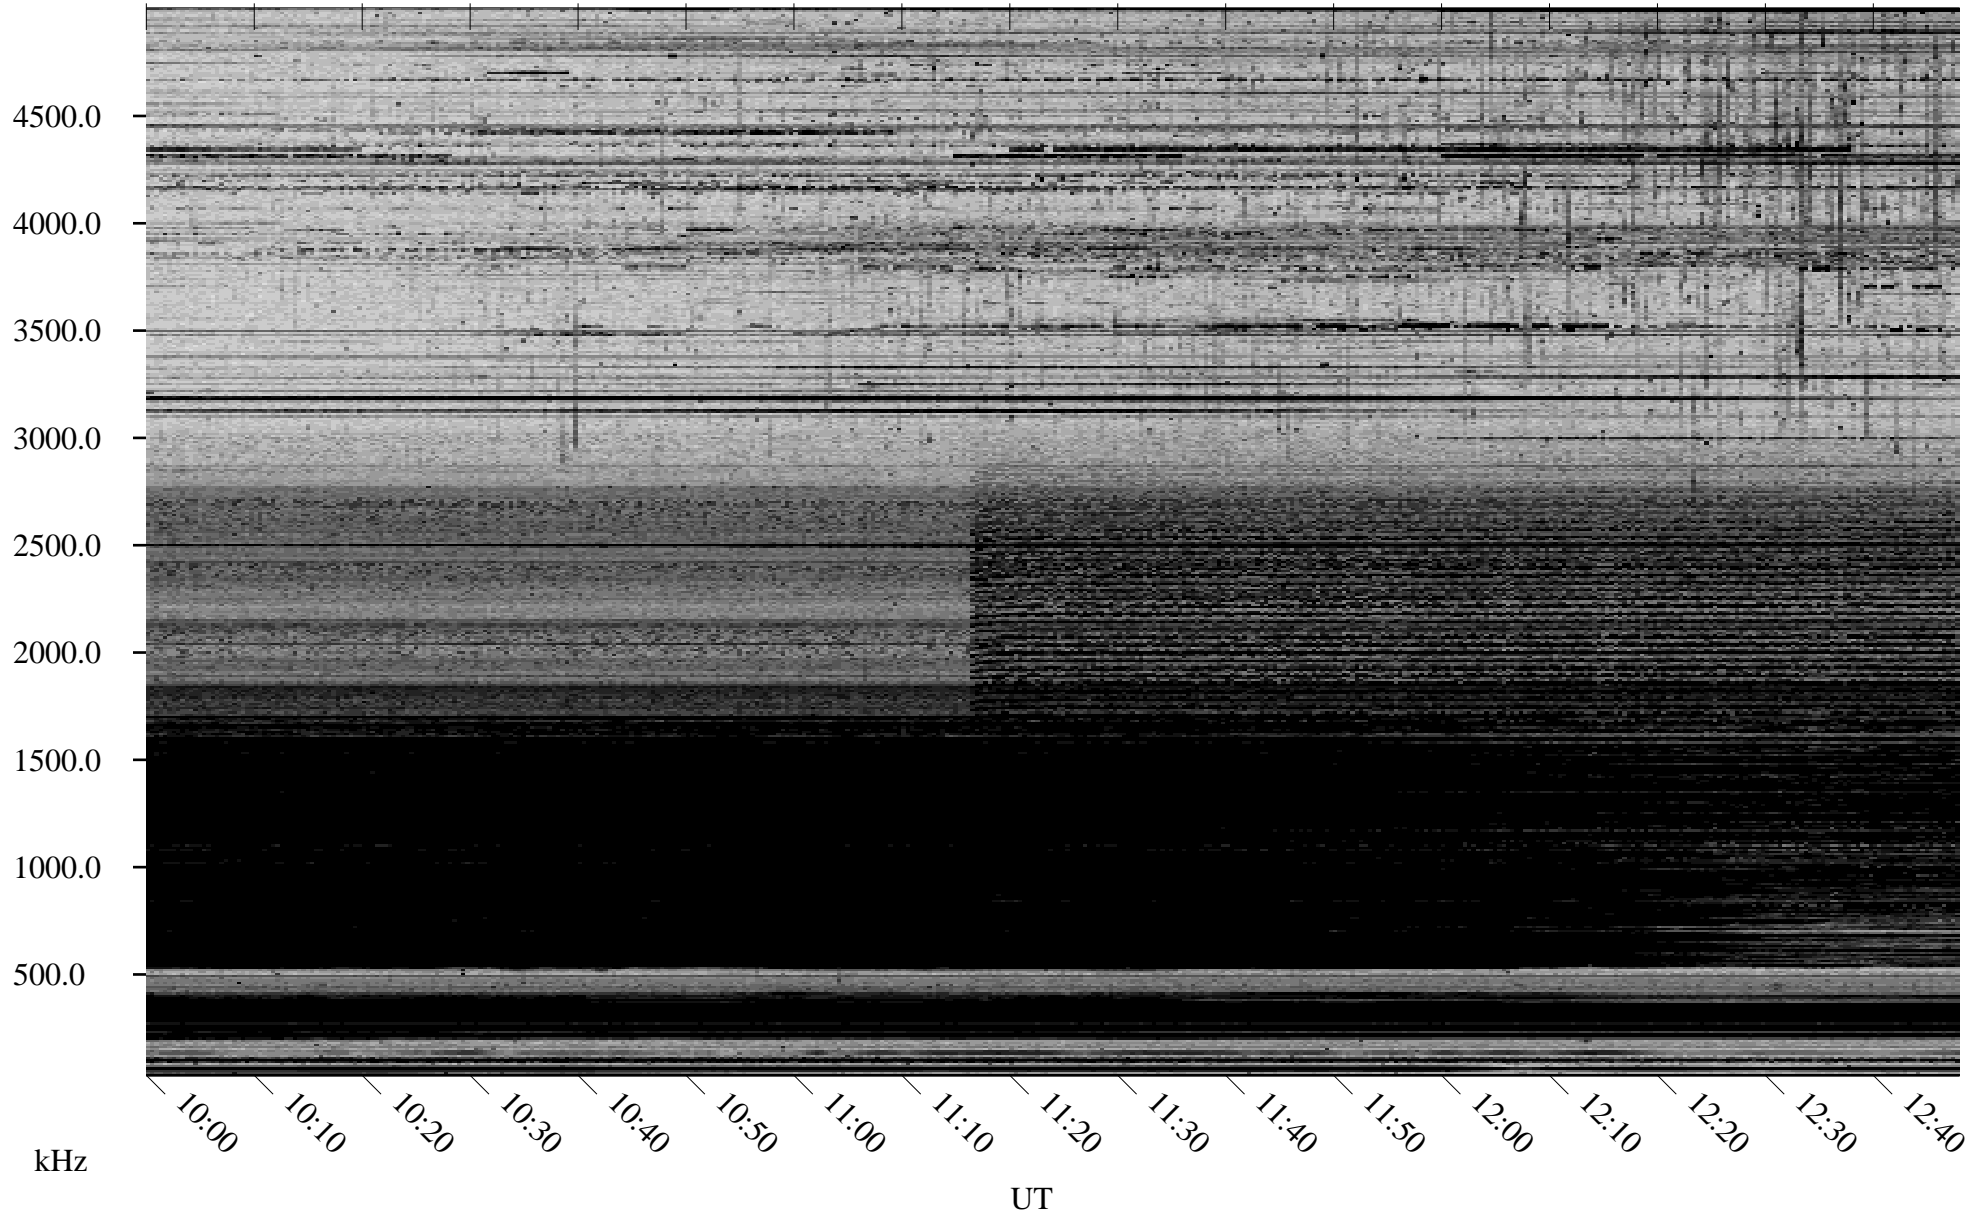

03/14/2006 Churchill, Manitoba

Linear Scale Black = 161 White = 15

ch06073l.r00m max_12

Page 1

03/14/2006 Churchill, Manitoba

Linear Scale Black = 161 White = 15

ch06073l.r00m max_12

Page 2

03/15/2006 Churchill, Manitoba

Linear Scale Black = 161 White = 15

ch06073l.r00m max_12

Page 3

03/15/2006 Churchill, Manitoba

Linear Scale Black = 161 White = 15

ch060731.r00m max_12

Page 4

03/15/2006 Churchill, Manitoba

Linear Scale Black = 161 White = 15

ch060731l.r00m max_12

Page 5

03/15/2006 Churchill, Manitoba

Linear Scale Black = 161 White = 15

ch06073l.r00m max_12

Page 6

03/15/2006 Churchill, Manitoba

Linear Scale Black = 161 White = 15

ch06073l.r00m max_12

Page 7

03/15/2006 Churchill, Manitoba

Linear Scale Black = 161 White = 15

ch06073l.r00m max_12