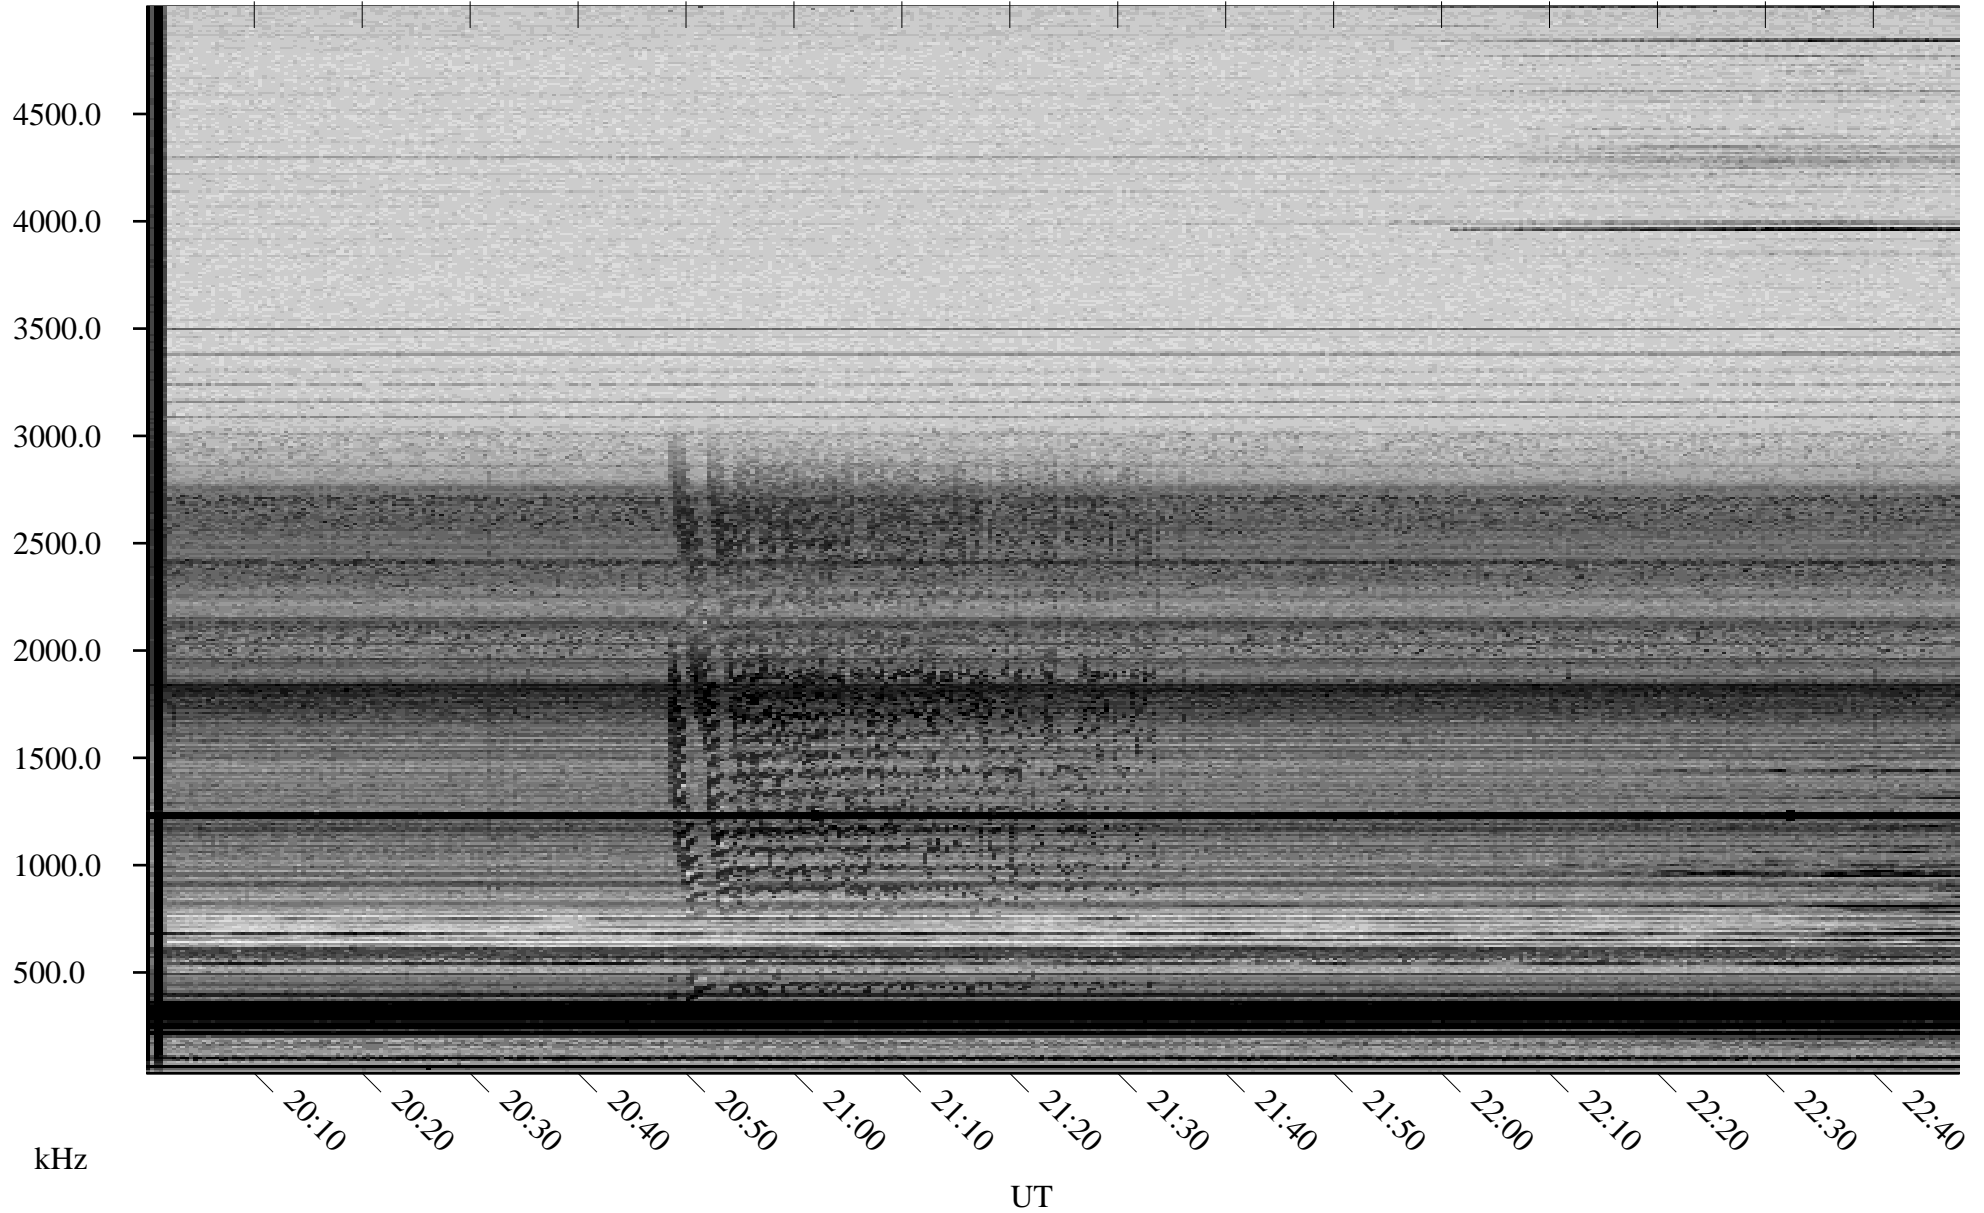

03/15/2006 Churchill, Manitoba

Linear Scale Black = 161 White = 15

ch06074l.r00m max_12

Page 1

03/15/2006 Churchill, Manitoba

Linear Scale Black = 161 White = 15

ch06074l.r00m max_12

Page 2

03/16/2006 Churchill, Manitoba

Linear Scale Black = 161 White = 15

ch06074l.r00m max_12

Page 3

03/16/2006 Churchill, Manitoba

Linear Scale Black = 161 White = 15

ch06074l.r00m max_12

Page 4

03/16/2006 Churchill, Manitoba

Linear Scale Black = 161 White = 15

ch06074l.r00m max_12

Page 5

03/16/2006 Churchill, Manitoba

Linear Scale Black = 161 White = 15

ch06074l.r00m max_12

Page 6

03/16/2006 Churchill, Manitoba

Linear Scale Black = 161 White = 15

ch06074l.r00m max_12

Page 7

03/16/2006 Churchill, Manitoba

Linear Scale Black = 161 White = 15

ch06074l.r00m max_12

Page 8