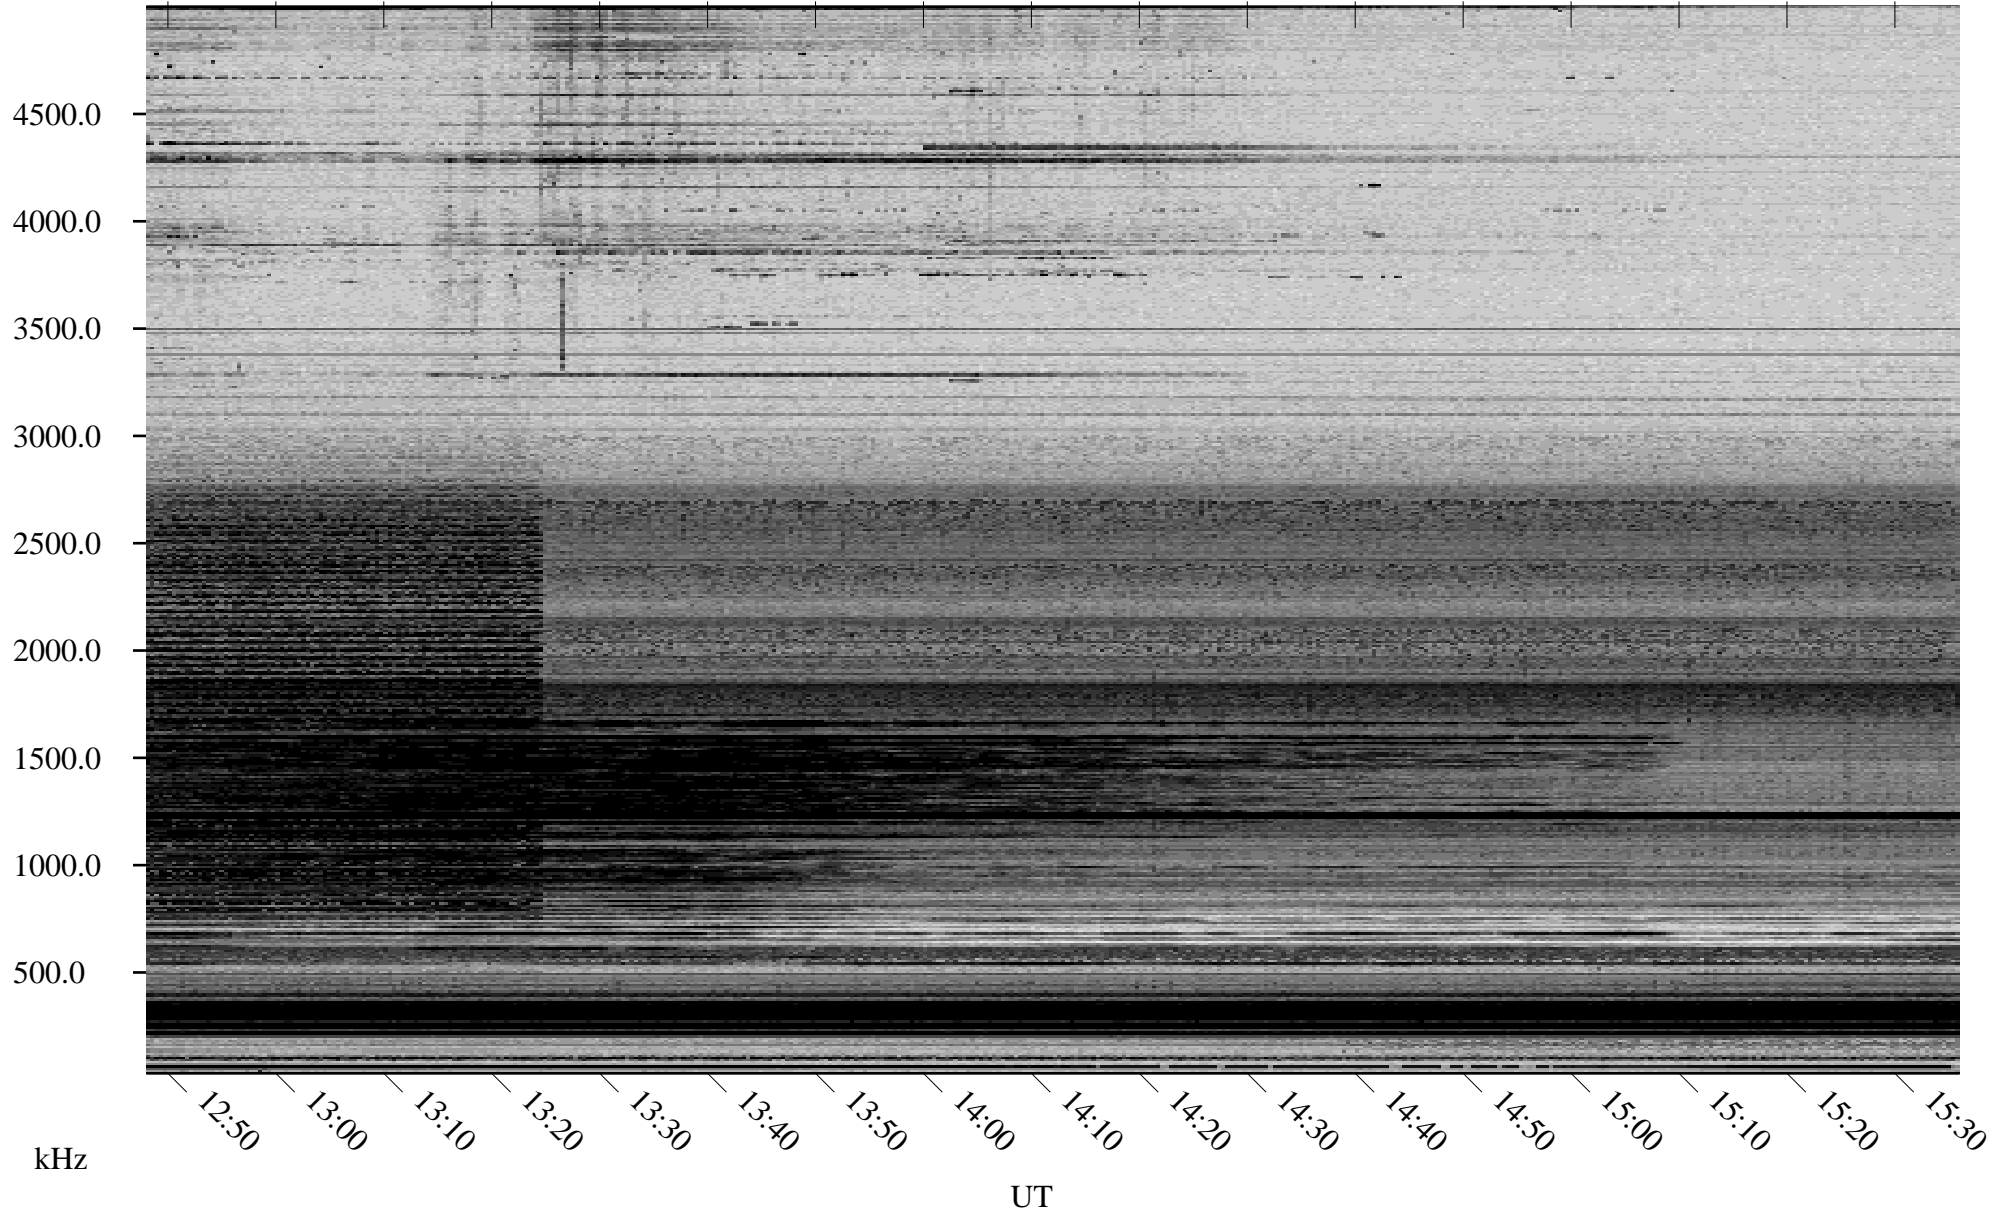

03/15/2006 Churchill, Manitoba

Linear Scale Black = 161 White = 15

ch06074l.r00m max_12

Page 1

03/15/2006 Churchill, Manitoba

Linear Scale Black = 161 White = 15

ch06074l.r00m max_12

Page 2

03/16/2006 Churchill, Manitoba

Linear Scale Black = 161 White = 15

ch06074l.r00m max_12

Page 3

03/16/2006 Churchill, Manitoba

Linear Scale Black = 161 White = 15

ch06074l.r00m max_12

Page 4

03/16/2006 Churchill, Manitoba

Linear Scale Black = 161 White = 15

ch06074l.r00m max_12

Page 5

03/16/2006 Churchill, Manitoba

Linear Scale Black = 161 White = 15

ch06074l.r00m max_12

Page 6

03/16/2006 Churchill, Manitoba

Linear Scale Black = 161 White = 15

ch06074l.r00m max_12

Page 7

03/16/2006 Churchill, Manitoba

Linear Scale Black = 161 White = 15

ch06074l.r00m max_12

Page 8