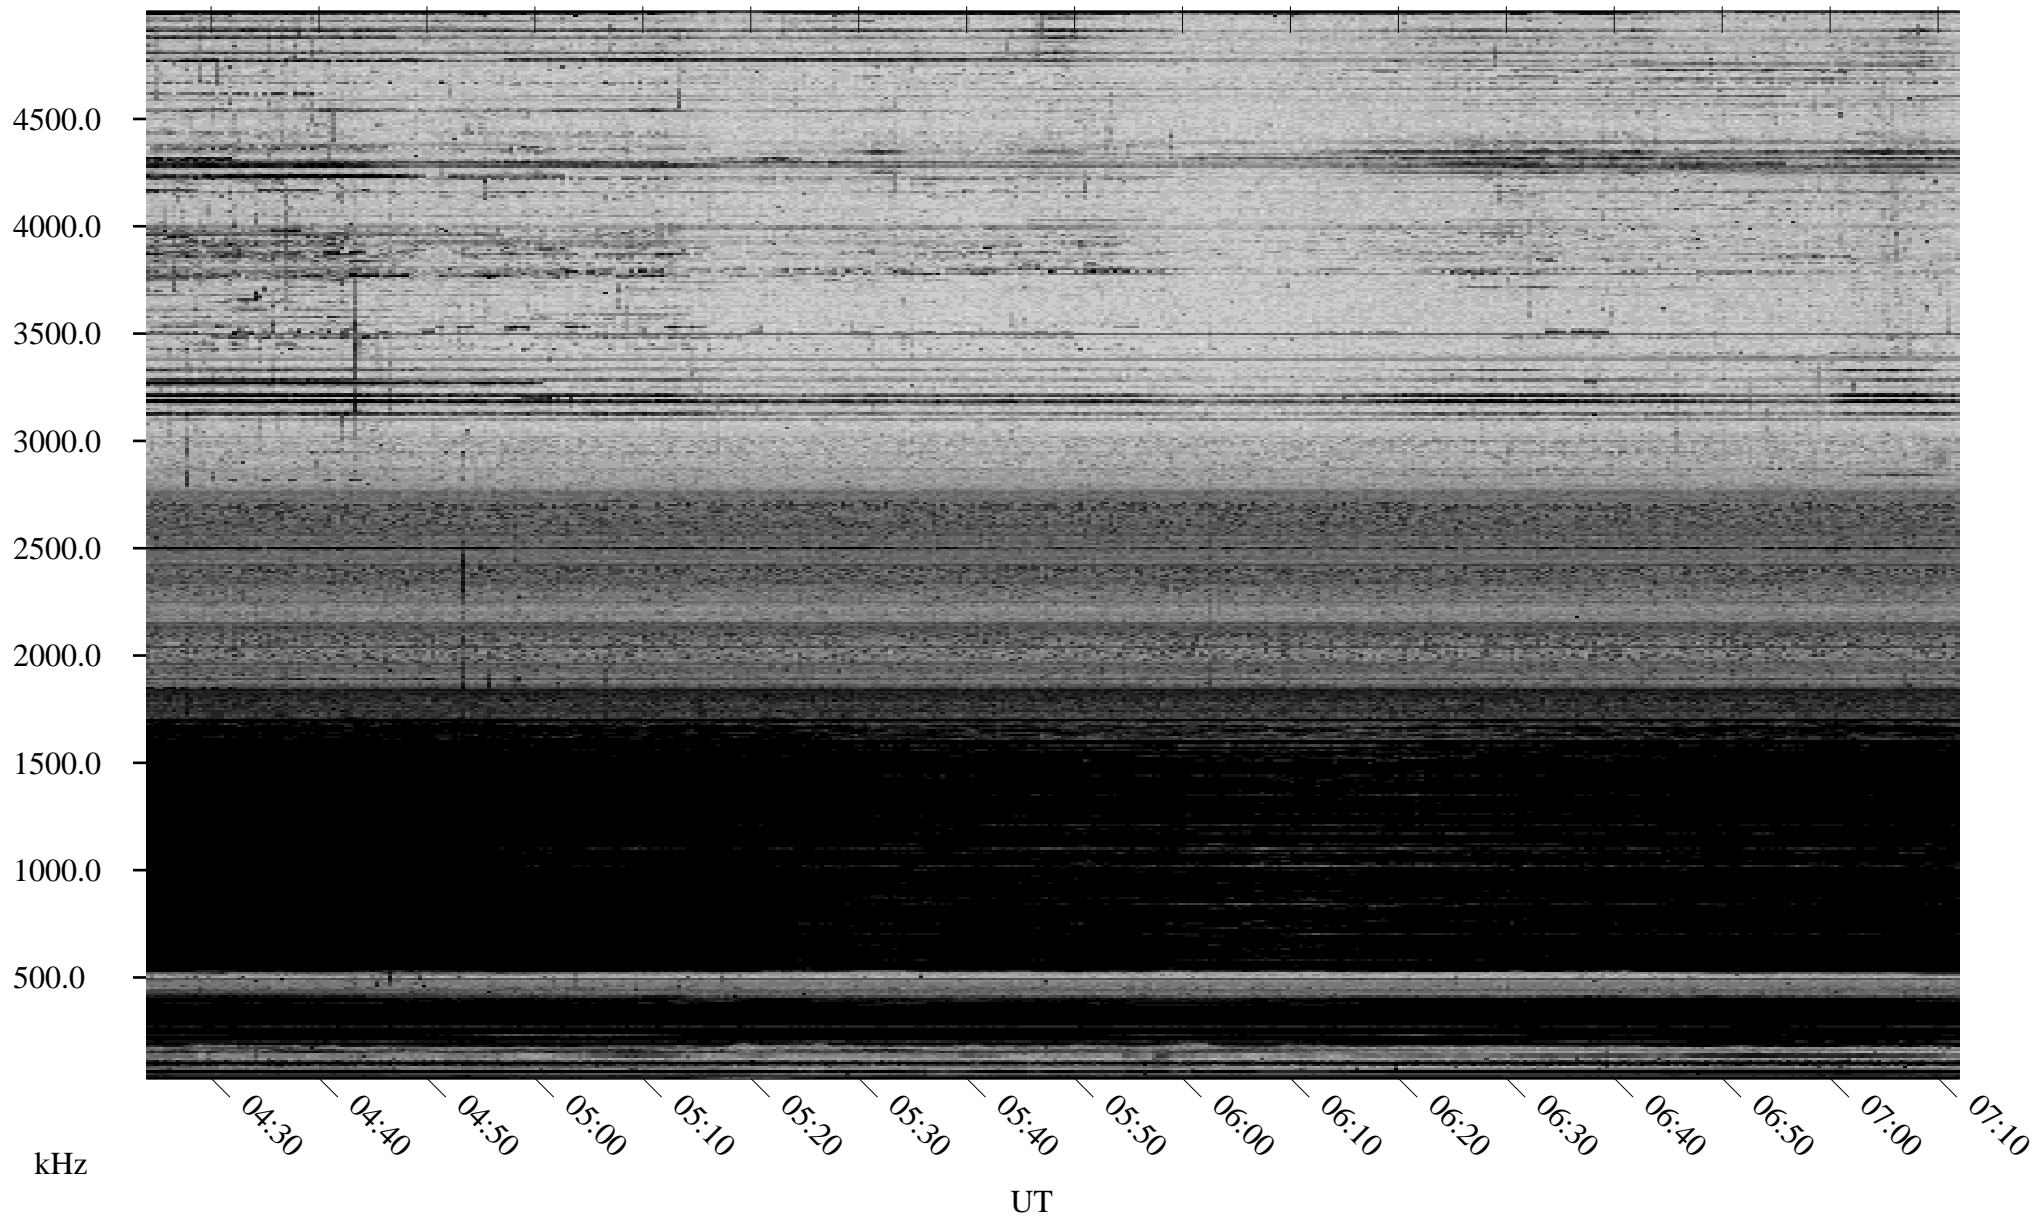

03/15/2006 Churchill, Manitoba

Linear Scale Black = 161 White = 15

ch06074l.r00m max_12

Page 1

03/15/2006 Churchill, Manitoba

Linear Scale Black = 161 White = 15

ch06074l.r00m max_12

Page 2

03/16/2006 Churchill, Manitoba

Linear Scale Black = 161 White = 15

ch06074l.r00m max_12

Page 3

03/16/2006 Churchill, Manitoba

Linear Scale Black = 161 White = 15

ch06074l.r00m max_12

Page 4

03/16/2006 Churchill, Manitoba

Linear Scale Black = 161 White = 15

ch06074l.r00m max_12

Page 5

03/16/2006 Churchill, Manitoba

Linear Scale Black = 161 White = 15

ch06074l.r00m max_12

Page 6

03/16/2006 Churchill, Manitoba

Linear Scale Black = 161 White = 15

ch06074l.r00m max_12

Page 7

03/16/2006 Churchill, Manitoba

Linear Scale Black = 161 White = 15

ch06074l.r00m max_12

Page 8