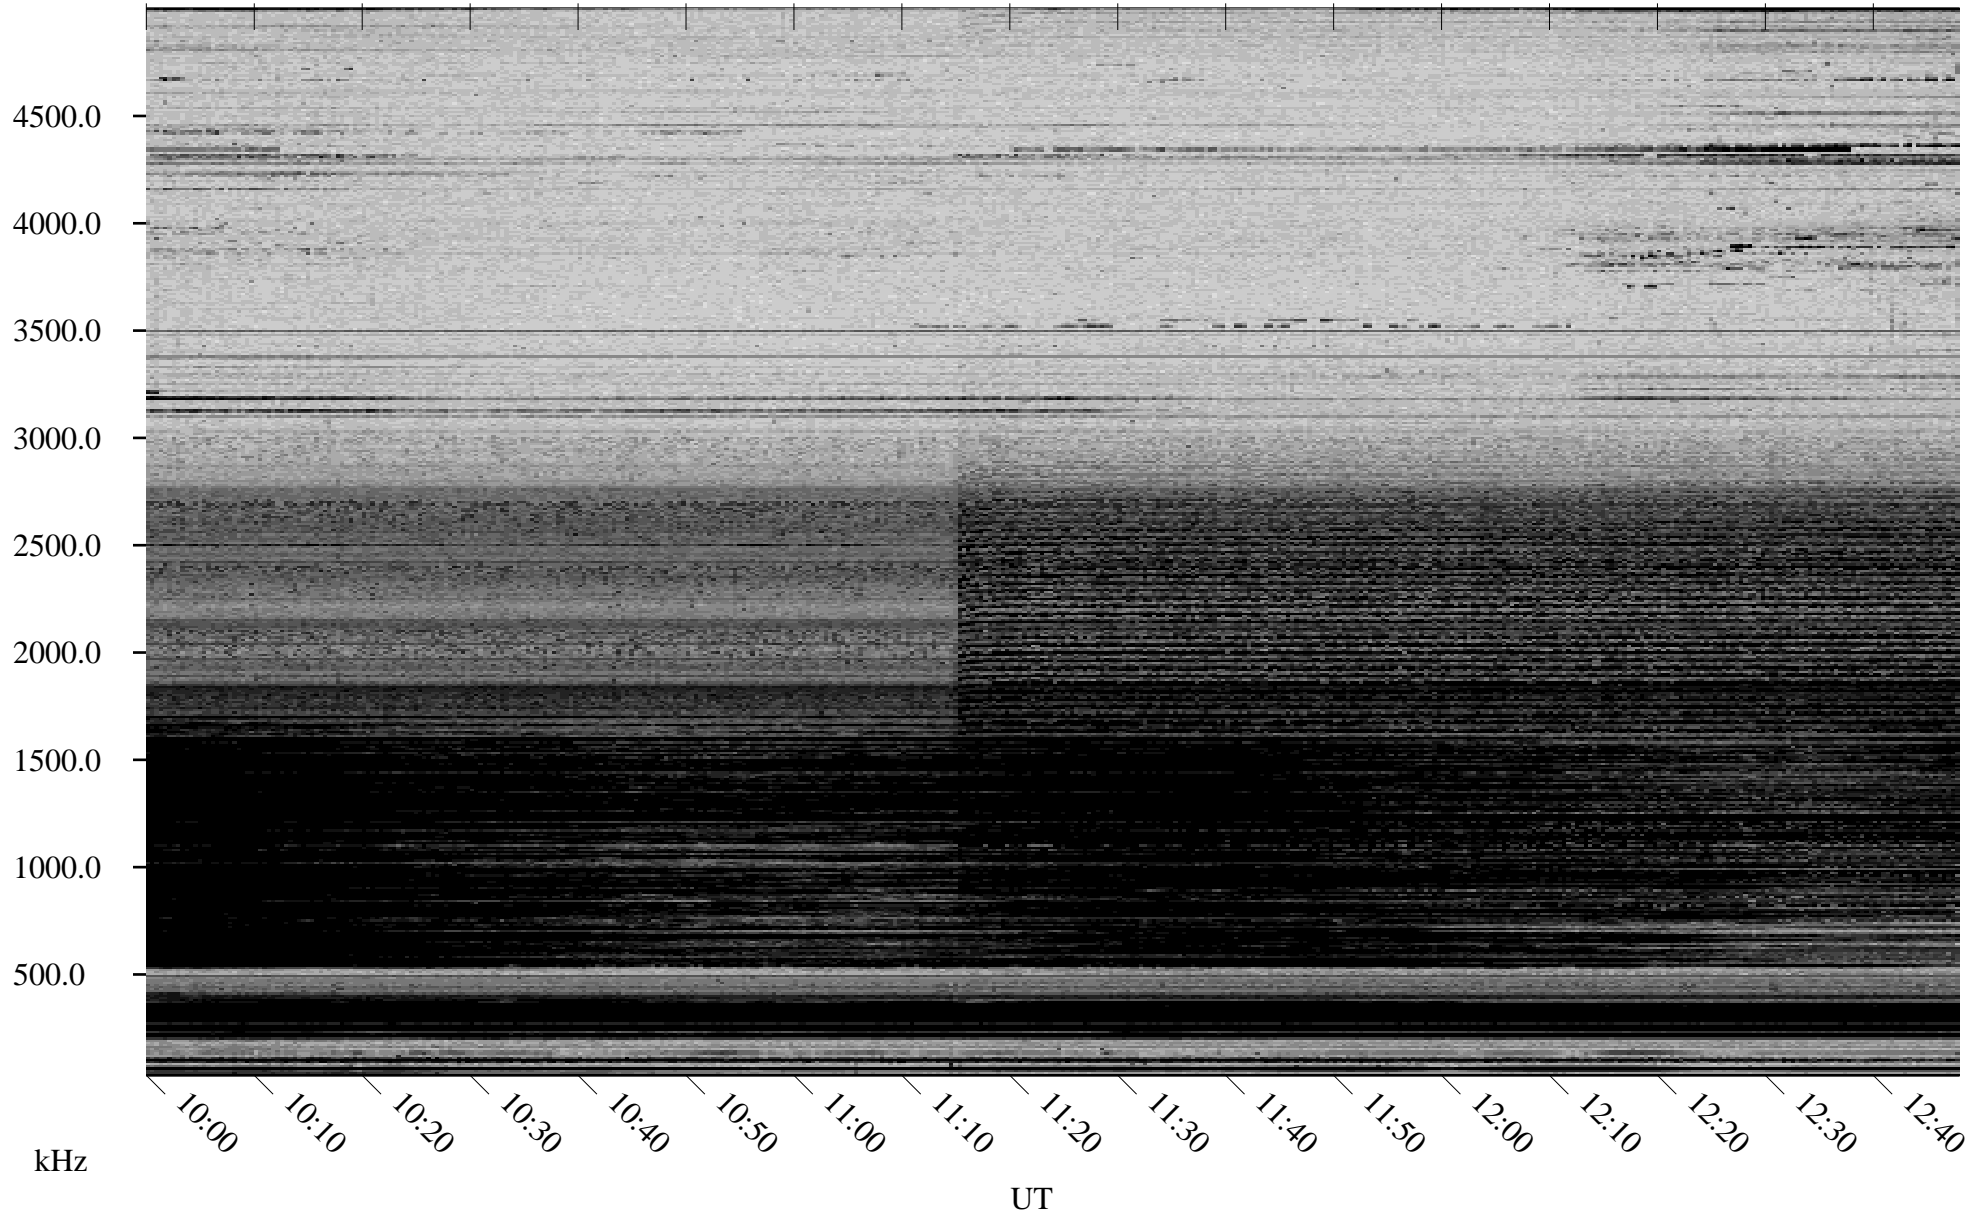

03/15/2006 Churchill, Manitoba

Linear Scale Black = 161 White = 15

ch06074l.r00m max_12

Page 1

03/15/2006 Churchill, Manitoba

Linear Scale Black = 161 White = 15

ch06074l.r00m max_12

Page 2

03/16/2006 Churchill, Manitoba

Linear Scale Black = 161 White = 15

ch06074l.r00m max_12

Page 3

03/16/2006 Churchill, Manitoba

Linear Scale Black = 161 White = 15

ch06074l.r00m max_12

Page 4

03/16/2006 Churchill, Manitoba

Linear Scale Black = 161 White = 15

ch06074l.r00m max_12

Page 5

03/16/2006 Churchill, Manitoba

Linear Scale Black = 161 White = 15

ch06074l.r00m max_12

Page 6

03/16/2006 Churchill, Manitoba

Linear Scale Black = 161 White = 15

ch06074l.r00m max_12

Page 7

03/16/2006 Churchill, Manitoba

Linear Scale Black = 161 White = 15

ch06074l.r00m max_12

Page 8