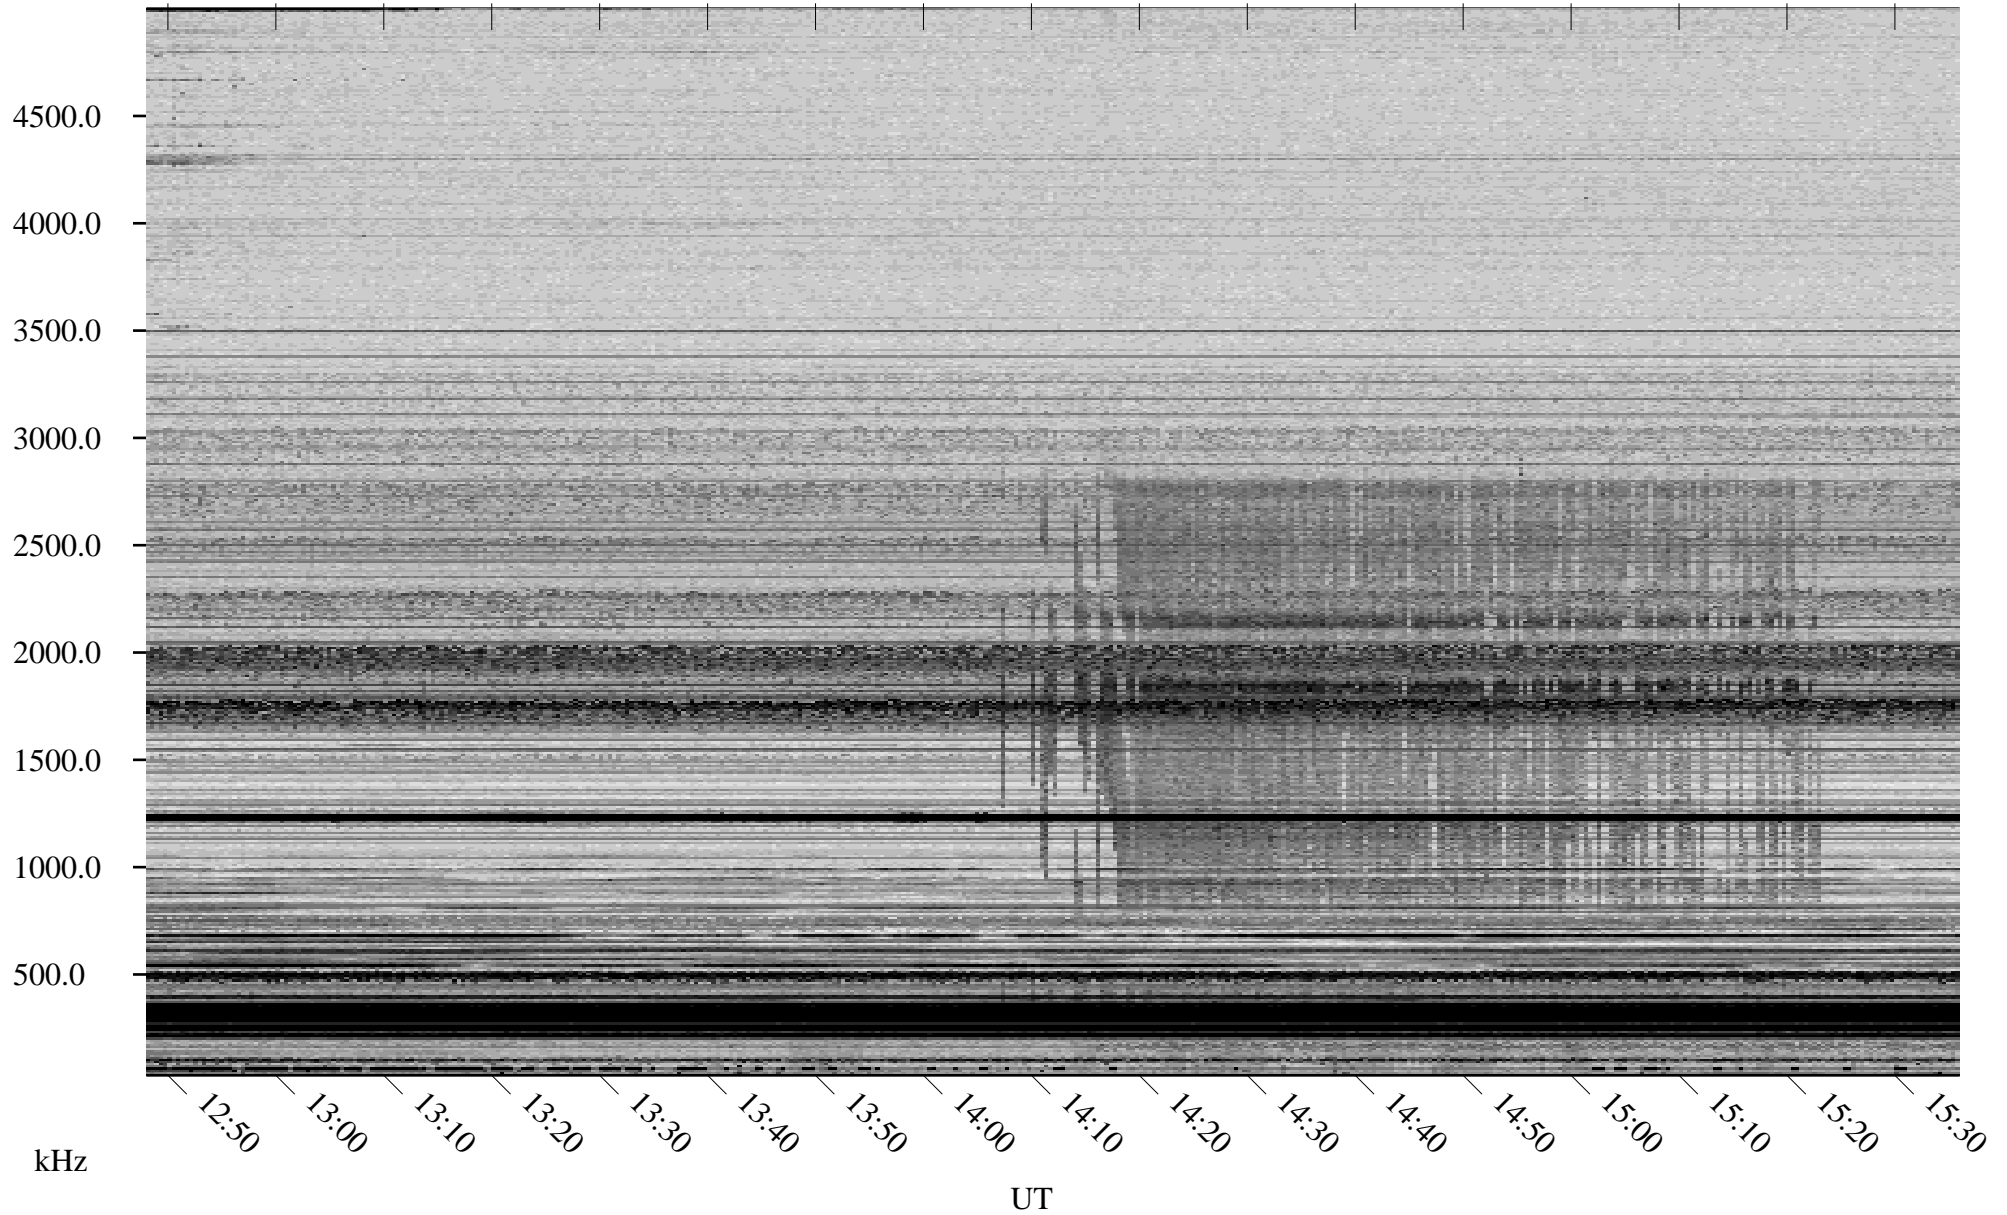

03/17/2006 Churchill, Manitoba

Linear Scale Black = 161 White = 15

ch06076l.r00m max_12

Page 1

03/17/2006 Churchill, Manitoba

Linear Scale Black = 161 White = 15

ch06076l.r00m max_12

Page 2

03/18/2006 Churchill, Manitoba

Linear Scale Black = 161 White = 15

ch06076l.r00m max_12

Page 3

03/18/2006 Churchill, Manitoba

Linear Scale Black = 161 White = 15

ch06076l.r00m max_12

Page 4

03/18/2006 Churchill, Manitoba

Linear Scale Black = 161 White = 15

ch06076l.r00m max_12

Page 5

03/18/2006 Churchill, Manitoba

Linear Scale Black = 161 White = 15

ch06076l.r00m max_12

Page 6

03/18/2006 Churchill, Manitoba

Linear Scale Black = 161 White = 15

ch06076l.r00m max_12

Page 7

03/18/2006 Churchill, Manitoba

Linear Scale Black = 161 White = 15

ch06076l.r00m max_12