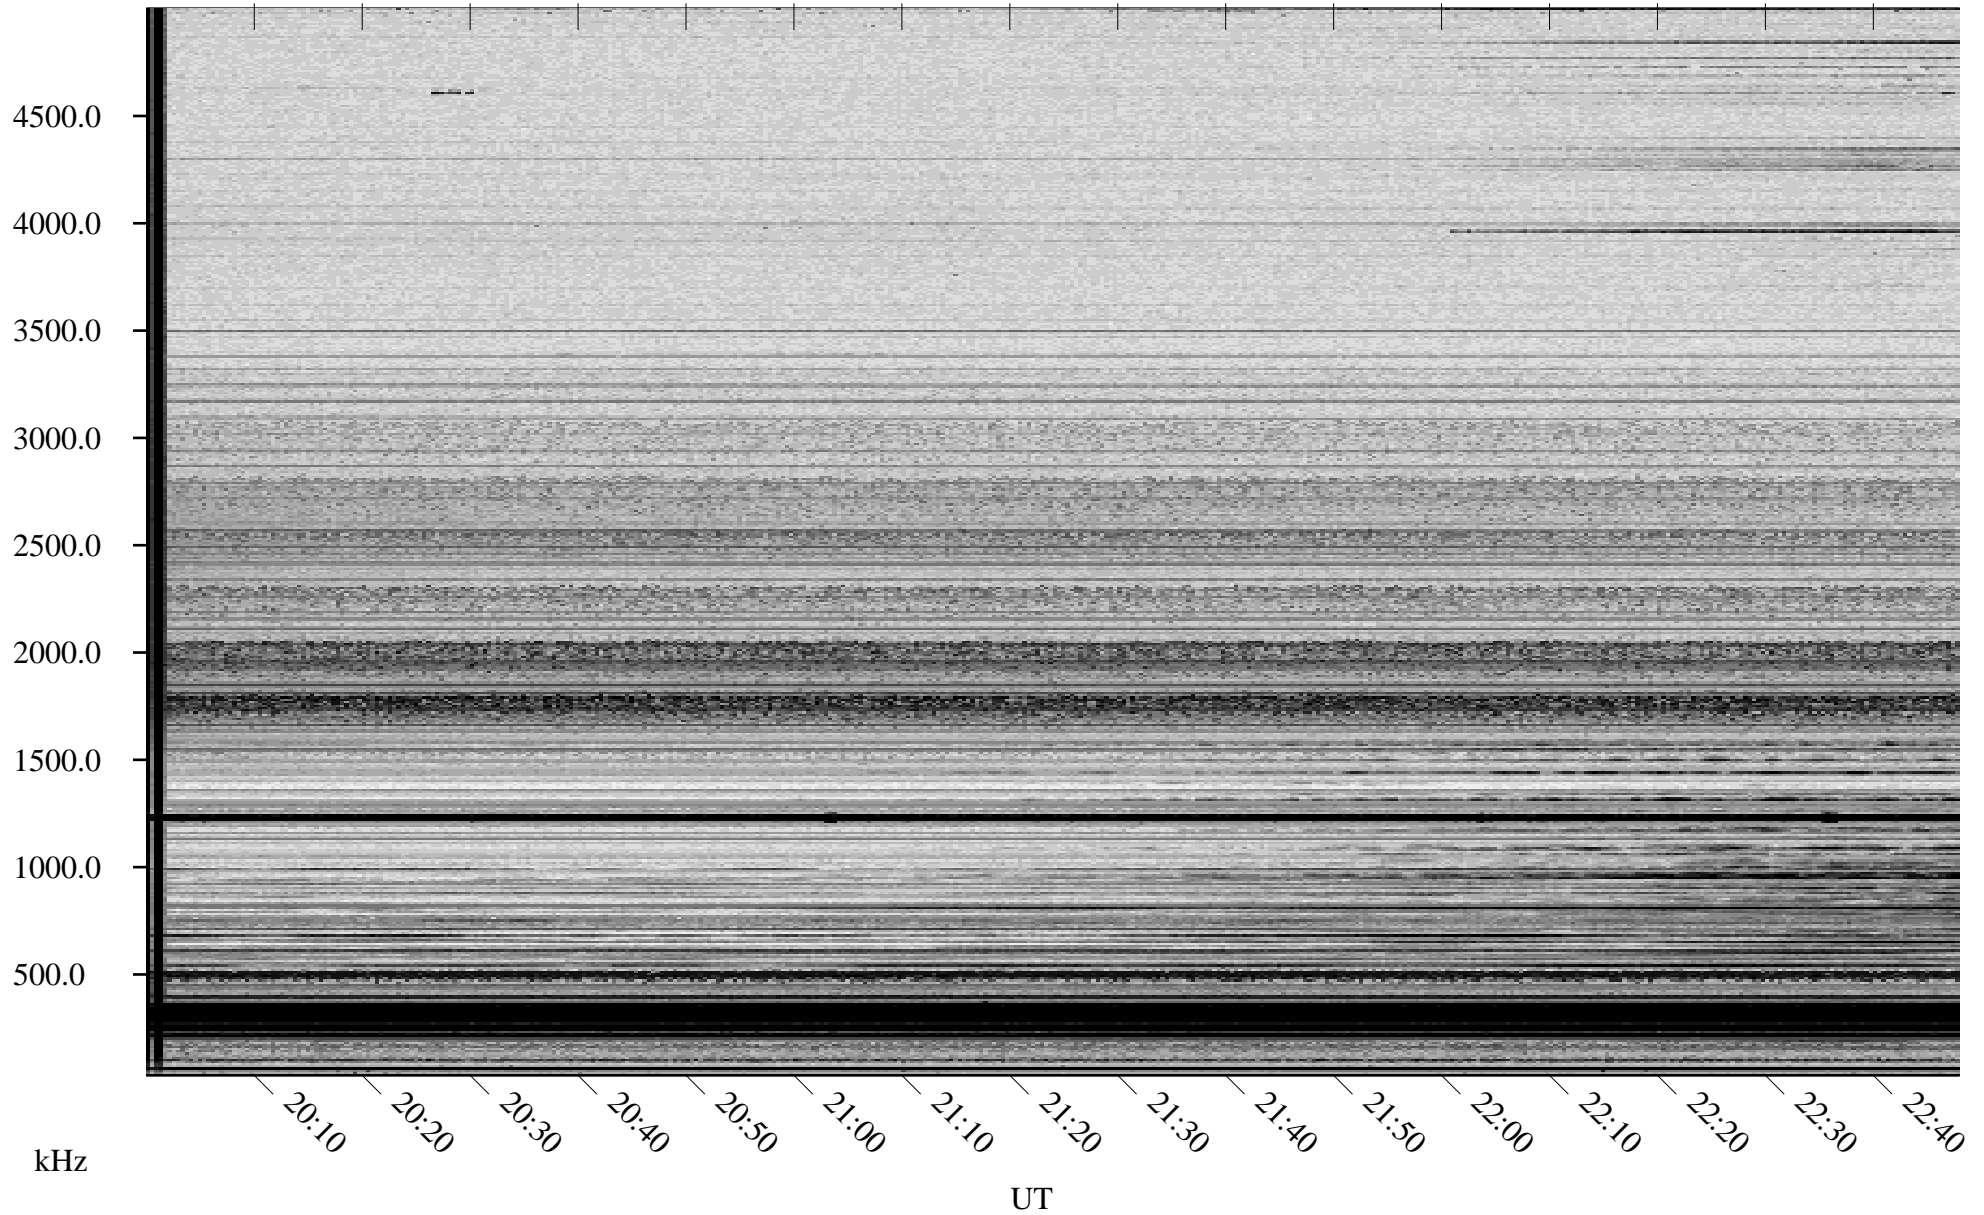

03/17/2006 Churchill, Manitoba

Linear Scale Black = 161 White = 15

ch06076l.r00m max_12

Page 1

03/17/2006 Churchill, Manitoba

Linear Scale Black = 161 White = 15

ch06076l.r00m max_12

Page 2

03/18/2006 Churchill, Manitoba

Linear Scale Black = 161 White = 15

ch06076l.r00m max_12

Page 3

03/18/2006 Churchill, Manitoba

Linear Scale Black = 161 White = 15

ch06076l.r00m max_12

Page 4

03/18/2006 Churchill, Manitoba

Linear Scale Black = 161 White = 15

ch06076l.r00m max_12

Page 5

03/18/2006 Churchill, Manitoba

Linear Scale Black = 161 White = 15

ch06076l.r00m max_12

Page 6

03/18/2006 Churchill, Manitoba

Linear Scale Black = 161 White = 15

ch06076l.r00m max_12

Page 7

03/18/2006 Churchill, Manitoba

Linear Scale Black = 161 White = 15

ch06076l.r00m max_12