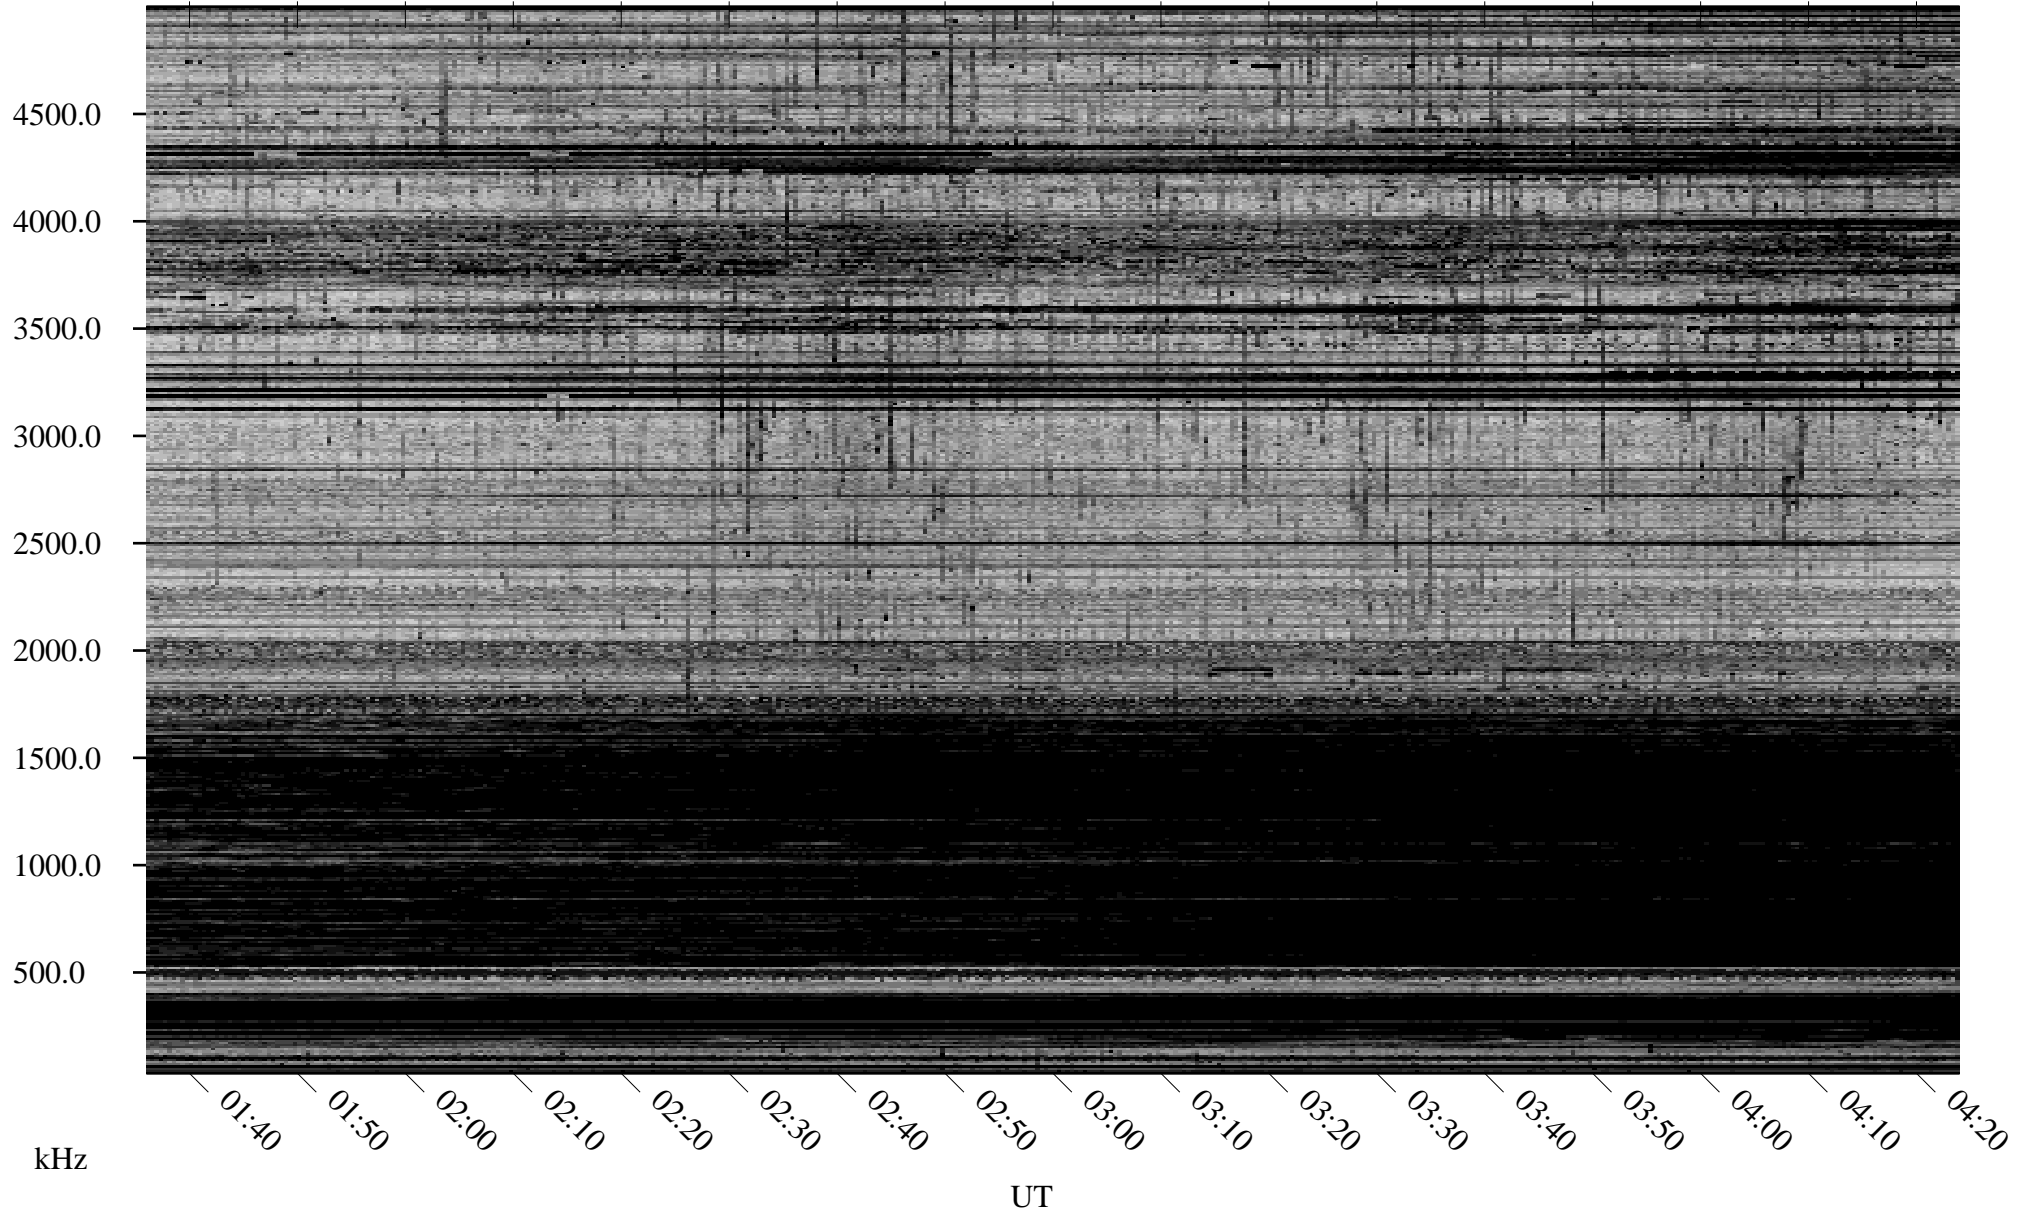

03/17/2006 Churchill, Manitoba

Linear Scale Black = 161 White = 15

ch06076l.r00m max_12

Page 1

03/17/2006 Churchill, Manitoba

Linear Scale Black = 161 White = 15

ch06076l.r00m max_12

Page 2

03/18/2006 Churchill, Manitoba

Linear Scale Black = 161 White = 15

ch06076l.r00m max_12

Page 3

03/18/2006 Churchill, Manitoba

Linear Scale Black = 161 White = 15

ch06076l.r00m max_12

Page 4

03/18/2006 Churchill, Manitoba

Linear Scale Black = 161 White = 15

ch06076l.r00m max_12

Page 5

03/18/2006 Churchill, Manitoba

Linear Scale Black = 161 White = 15

ch06076l.r00m max_12

Page 6

03/18/2006 Churchill, Manitoba

Linear Scale Black = 161 White = 15

ch06076l.r00m max_12

Page 7

03/18/2006 Churchill, Manitoba

Linear Scale Black = 161 White = 15

ch06076l.r00m max_12