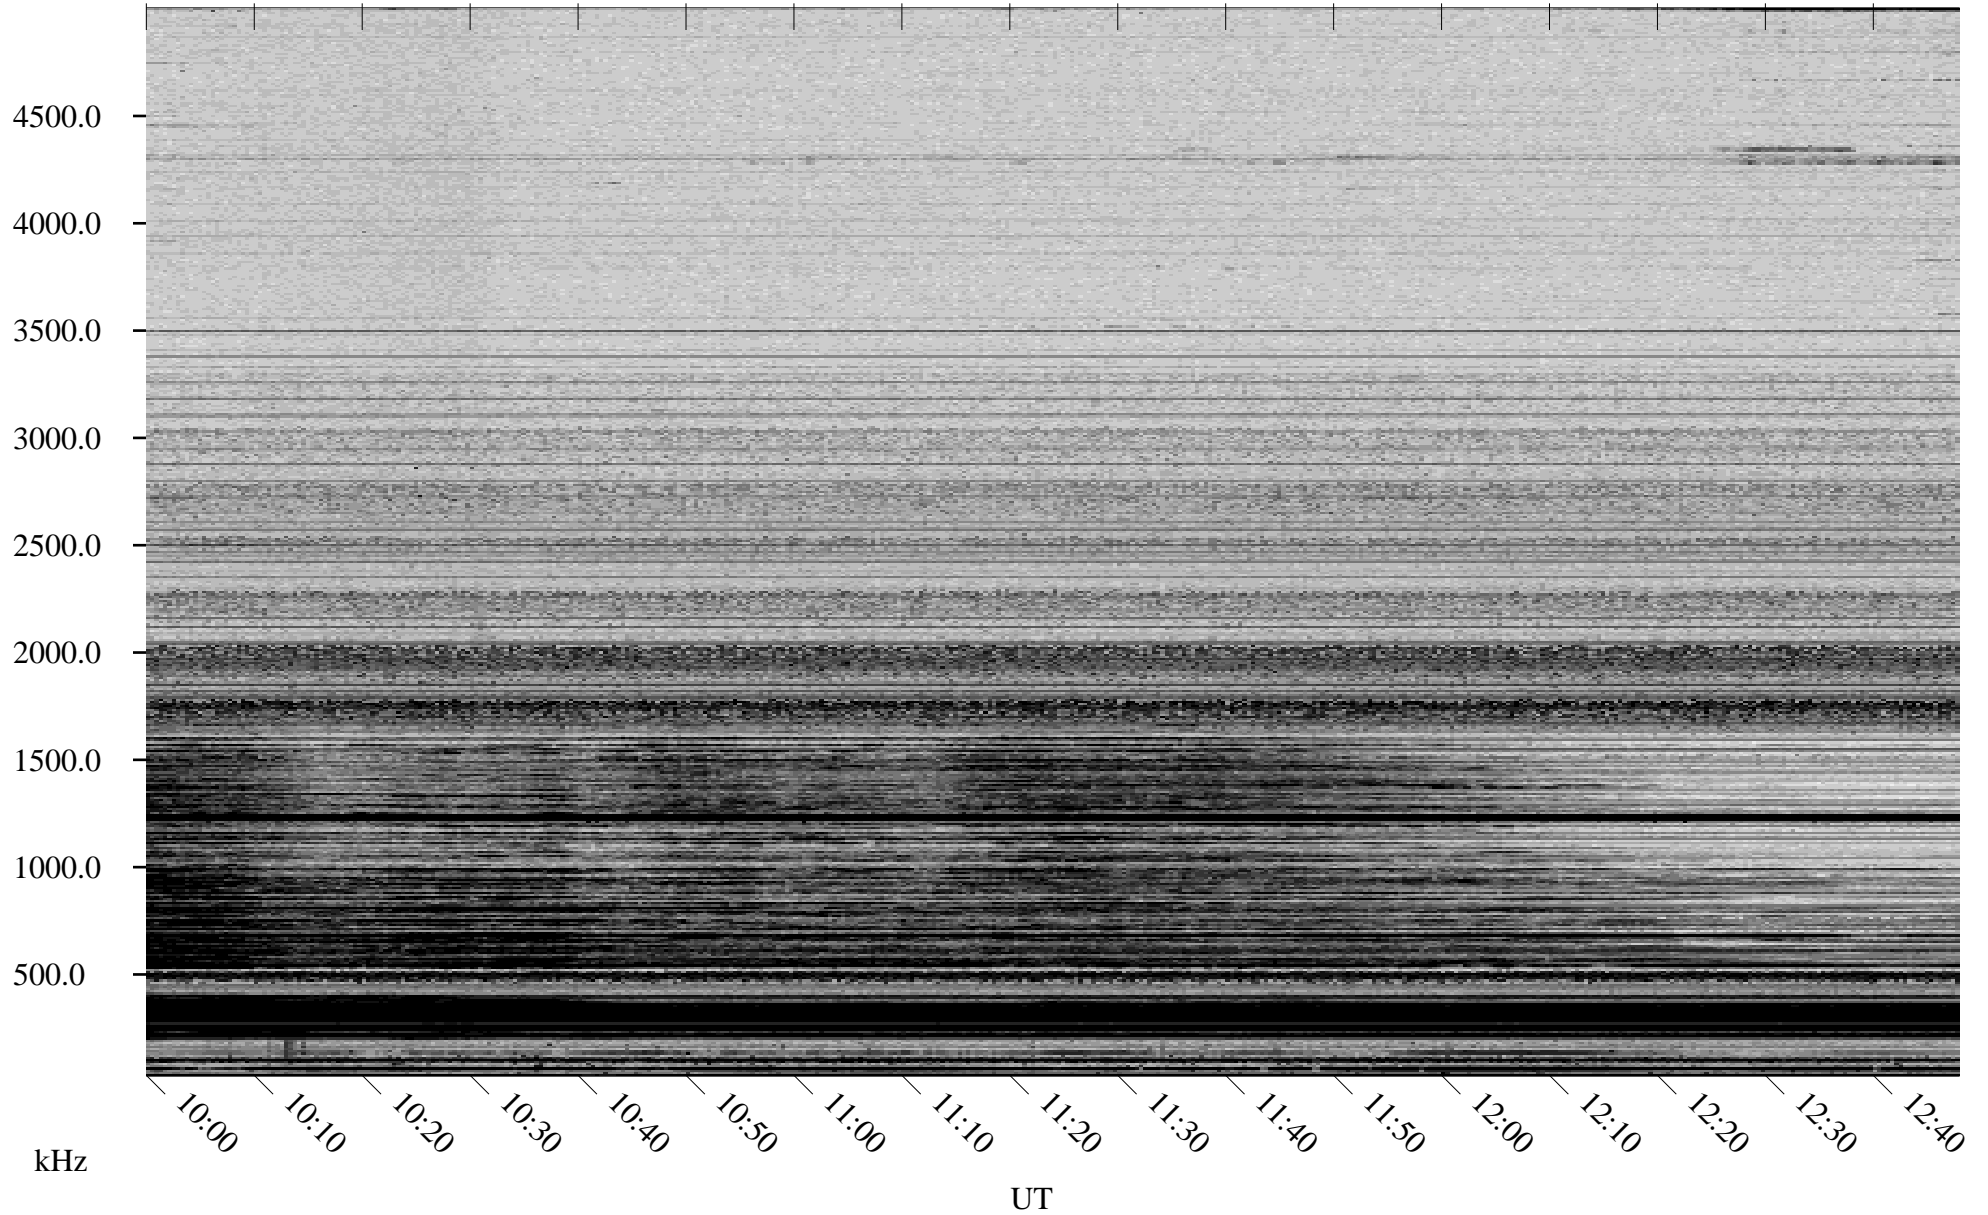

03/17/2006 Churchill, Manitoba

Linear Scale Black = 161 White = 15

ch06076l.r00m max_12

Page 1

03/17/2006 Churchill, Manitoba

Linear Scale Black = 161 White = 15

ch06076l.r00m max_12

Page 2

03/18/2006 Churchill, Manitoba

Linear Scale Black = 161 White = 15

ch06076l.r00m max_12

Page 3

03/18/2006 Churchill, Manitoba

Linear Scale Black = 161 White = 15

ch06076l.r00m max_12

Page 4

03/18/2006 Churchill, Manitoba

Linear Scale Black = 161 White = 15

ch06076l.r00m max_12

Page 5

03/18/2006 Churchill, Manitoba

Linear Scale Black = 161 White = 15

ch06076l.r00m max_12

Page 6

03/18/2006 Churchill, Manitoba

Linear Scale Black = 161 White = 15

ch06076l.r00m max_12

Page 7

03/18/2006 Churchill, Manitoba

Linear Scale Black = 161 White = 15

ch06076l.r00m max_12