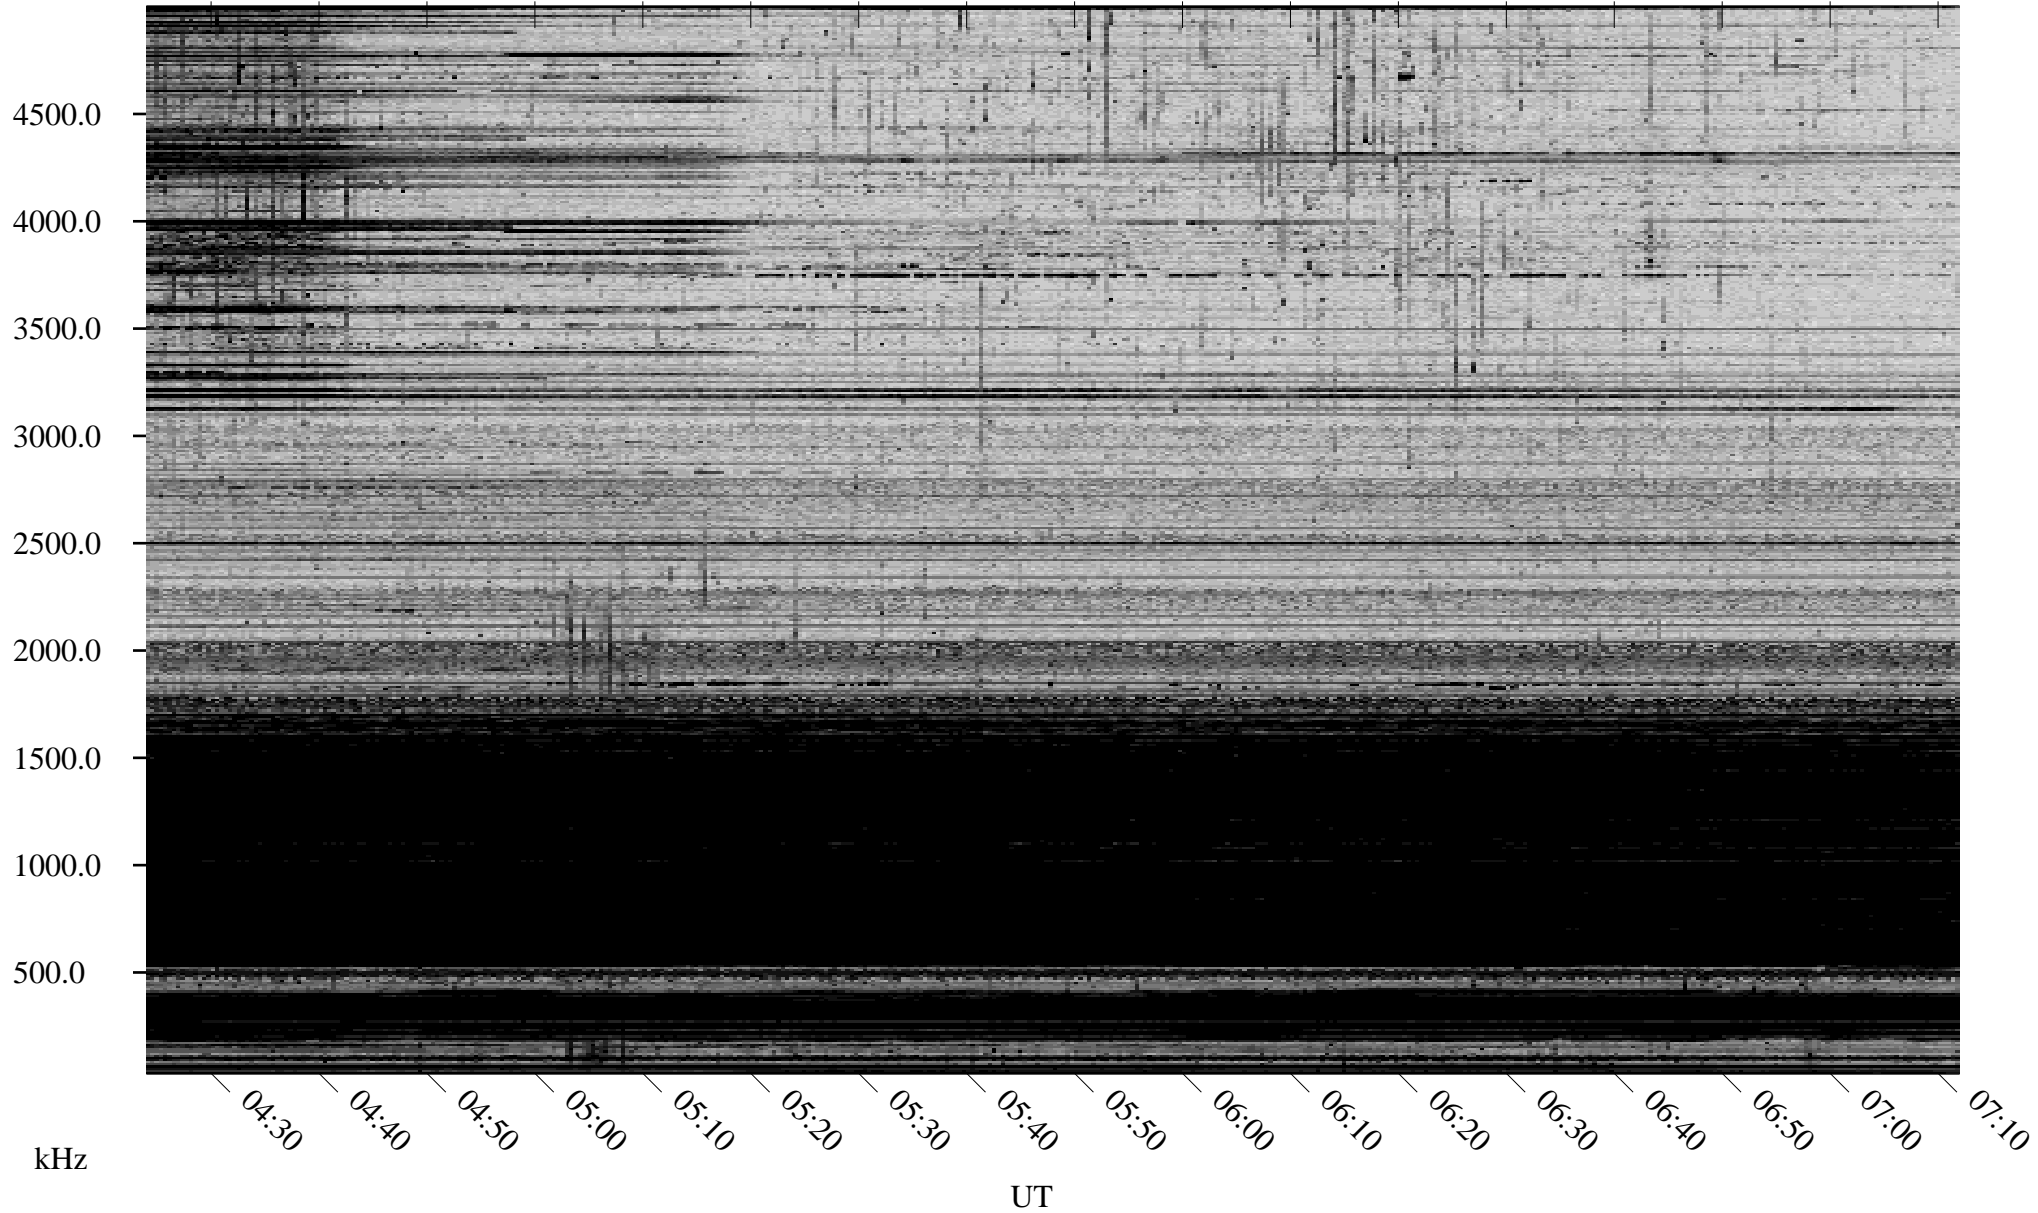

03/17/2006 Churchill, Manitoba

Linear Scale Black = 161 White = 15

ch06076l.r00m max_12

Page 1

03/17/2006 Churchill, Manitoba

Linear Scale Black = 161 White = 15

ch06076l.r00m max_12

Page 2

03/18/2006 Churchill, Manitoba

Linear Scale Black = 161 White = 15

ch06076l.r00m max_12

Page 3

03/18/2006 Churchill, Manitoba

Linear Scale Black = 161 White = 15

ch06076l.r00m max_12

Page 4

03/18/2006 Churchill, Manitoba

Linear Scale Black = 161 White = 15

ch06076l.r00m max_12

Page 5

03/18/2006 Churchill, Manitoba

Linear Scale Black = 161 White = 15

ch06076l.r00m max_12

Page 6

03/18/2006 Churchill, Manitoba

Linear Scale Black = 161 White = 15

ch06076l.r00m max_12

Page 7

03/18/2006 Churchill, Manitoba

Linear Scale Black = 161 White = 15

ch06076l.r00m max_12