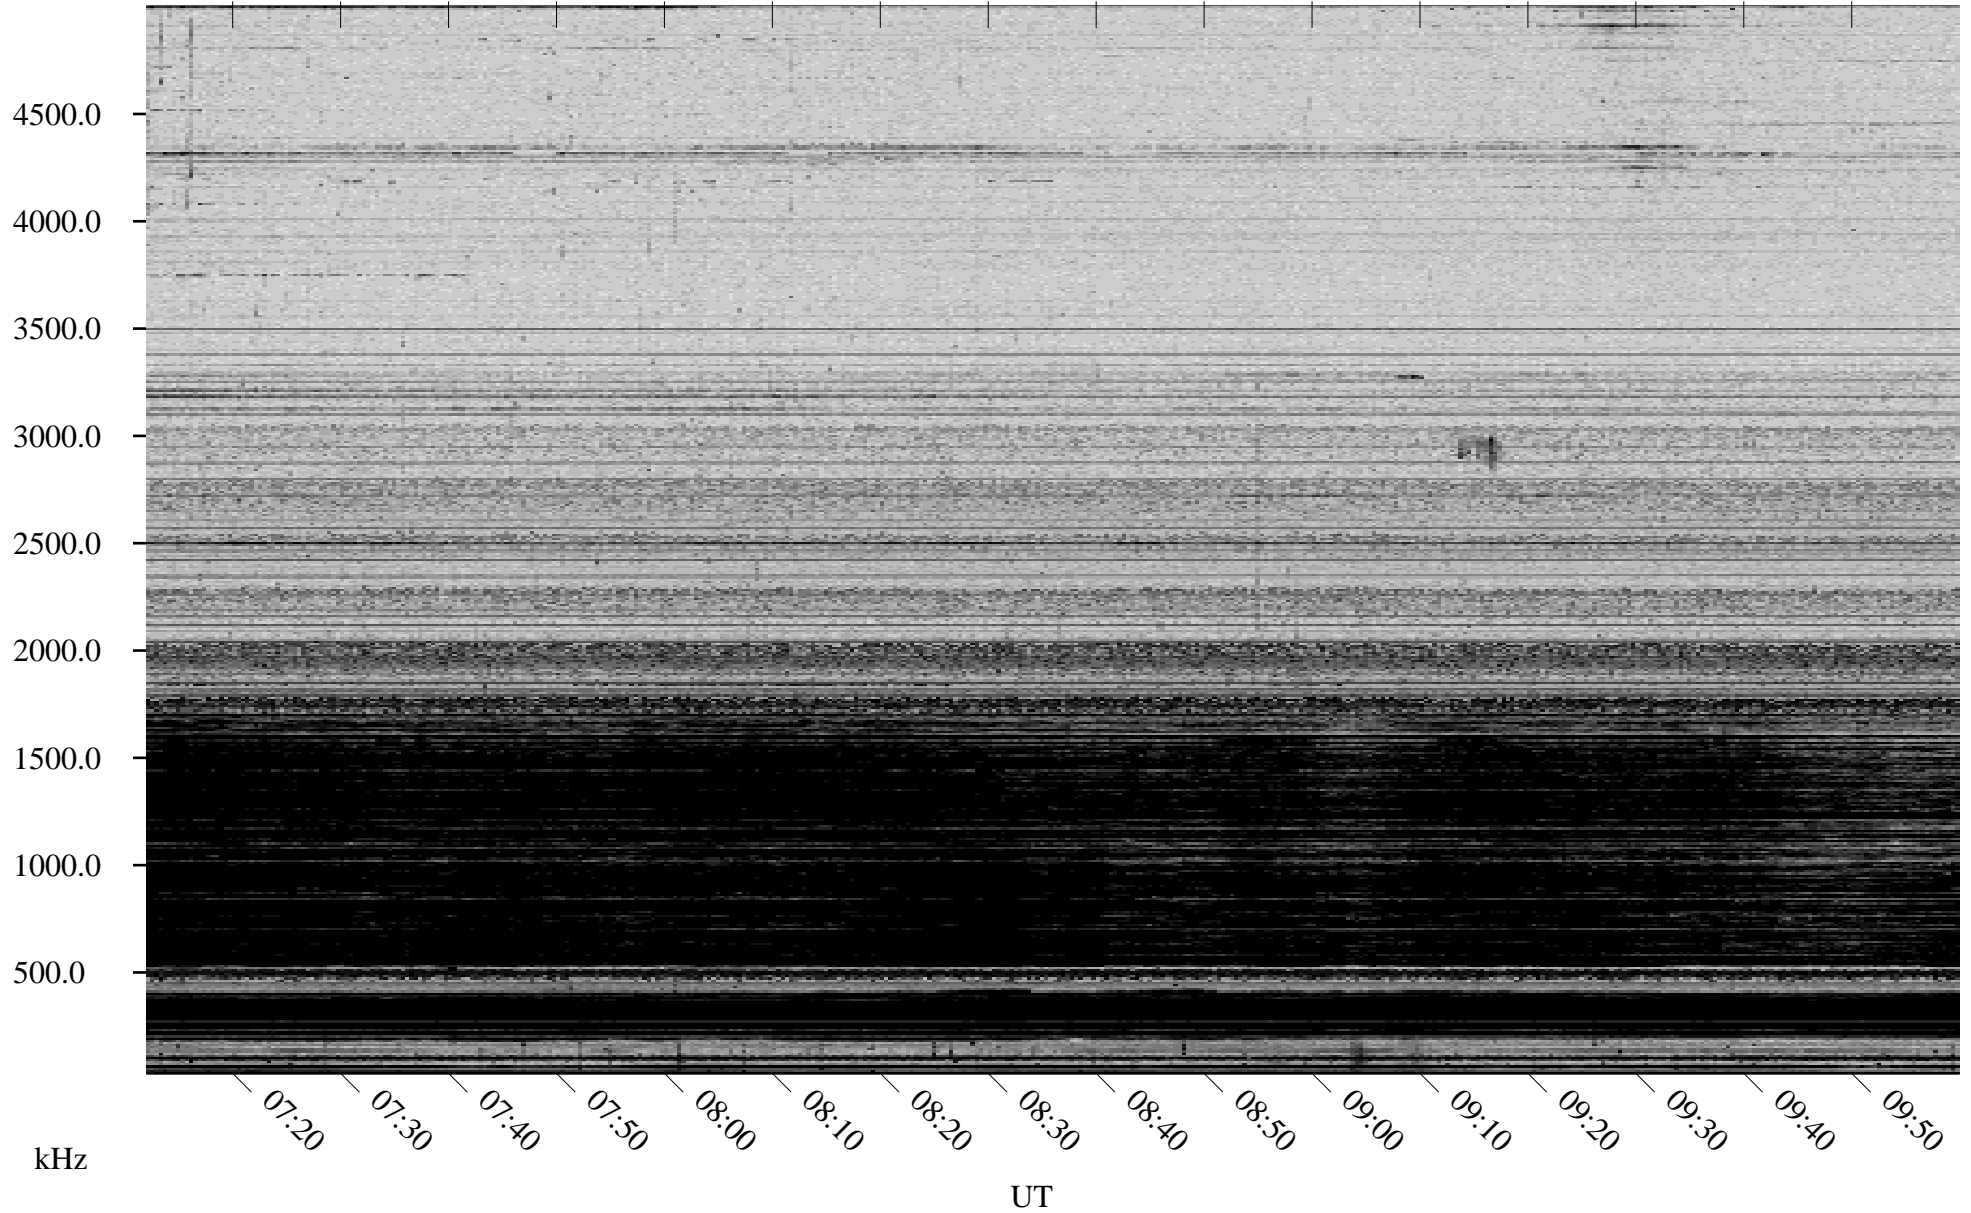

03/17/2006 Churchill, Manitoba

Linear Scale Black = 161 White = 15

ch06076l.r00m max_12

Page 1

03/17/2006 Churchill, Manitoba

Linear Scale Black = 161 White = 15

ch06076l.r00m max_12

Page 2

03/18/2006 Churchill, Manitoba

Linear Scale Black = 161 White = 15

ch06076l.r00m max_12

Page 3

03/18/2006 Churchill, Manitoba

Linear Scale Black = 161 White = 15

ch06076l.r00m max_12

Page 4

03/18/2006 Churchill, Manitoba

Linear Scale Black = 161 White = 15

ch06076l.r00m max_12

Page 5

03/18/2006 Churchill, Manitoba

Linear Scale Black = 161 White = 15

ch06076l.r00m max_12

Page 6

03/18/2006 Churchill, Manitoba

Linear Scale Black = 161 White = 15

ch06076l.r00m max_12

Page 7

03/18/2006 Churchill, Manitoba

Linear Scale Black = 161 White = 15

ch06076l.r00m max_12