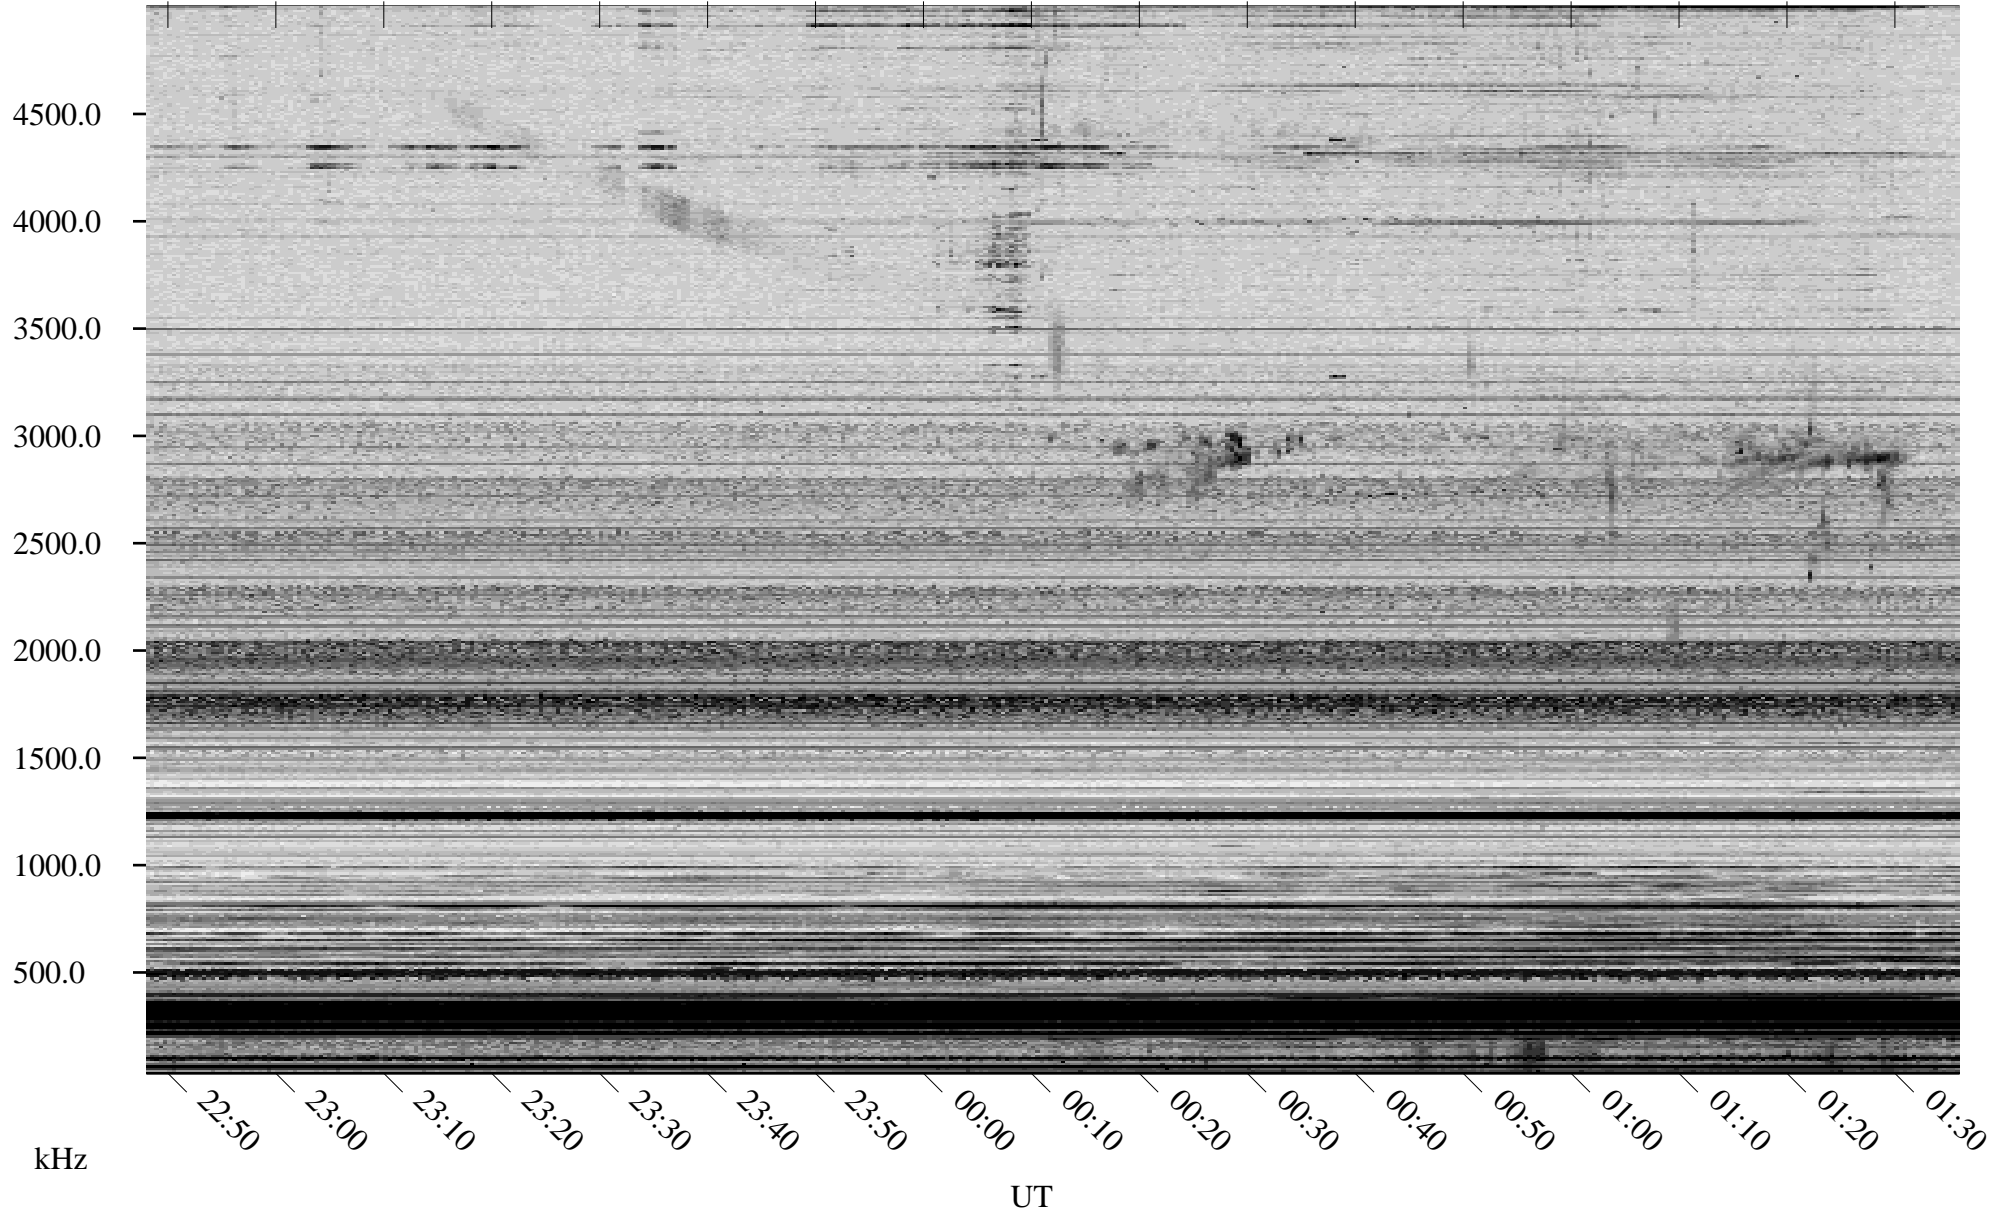

03/19/2006 Churchill, Manitoba

Linear Scale Black = 161 White = 15

ch06078l.r00m max_12

Page 1

03/19/2006 Churchill, Manitoba

Linear Scale Black = 161 White = 15

ch06078l.r00m max_12

Page 2

03/20/2006 Churchill, Manitoba

Linear Scale Black = 161 White = 15

ch06078l.r00m max_12

Page 3

03/20/2006 Churchill, Manitoba

Linear Scale Black = 161 White = 15

ch06078l.r00m max_12

Page 4

03/20/2006 Churchill, Manitoba

Linear Scale Black = 161 White = 15

ch06078l.r00m max_12

Page 5

03/20/2006 Churchill, Manitoba

Linear Scale Black = 161 White = 15

ch06078l.r00m max_12

Page 6

03/20/2006 Churchill, Manitoba

Linear Scale Black = 161 White = 15

ch06078l.r00m max_12

Page 7

03/20/2006 Churchill, Manitoba

Linear Scale Black = 161 White = 15

ch06078l.r00m max_12