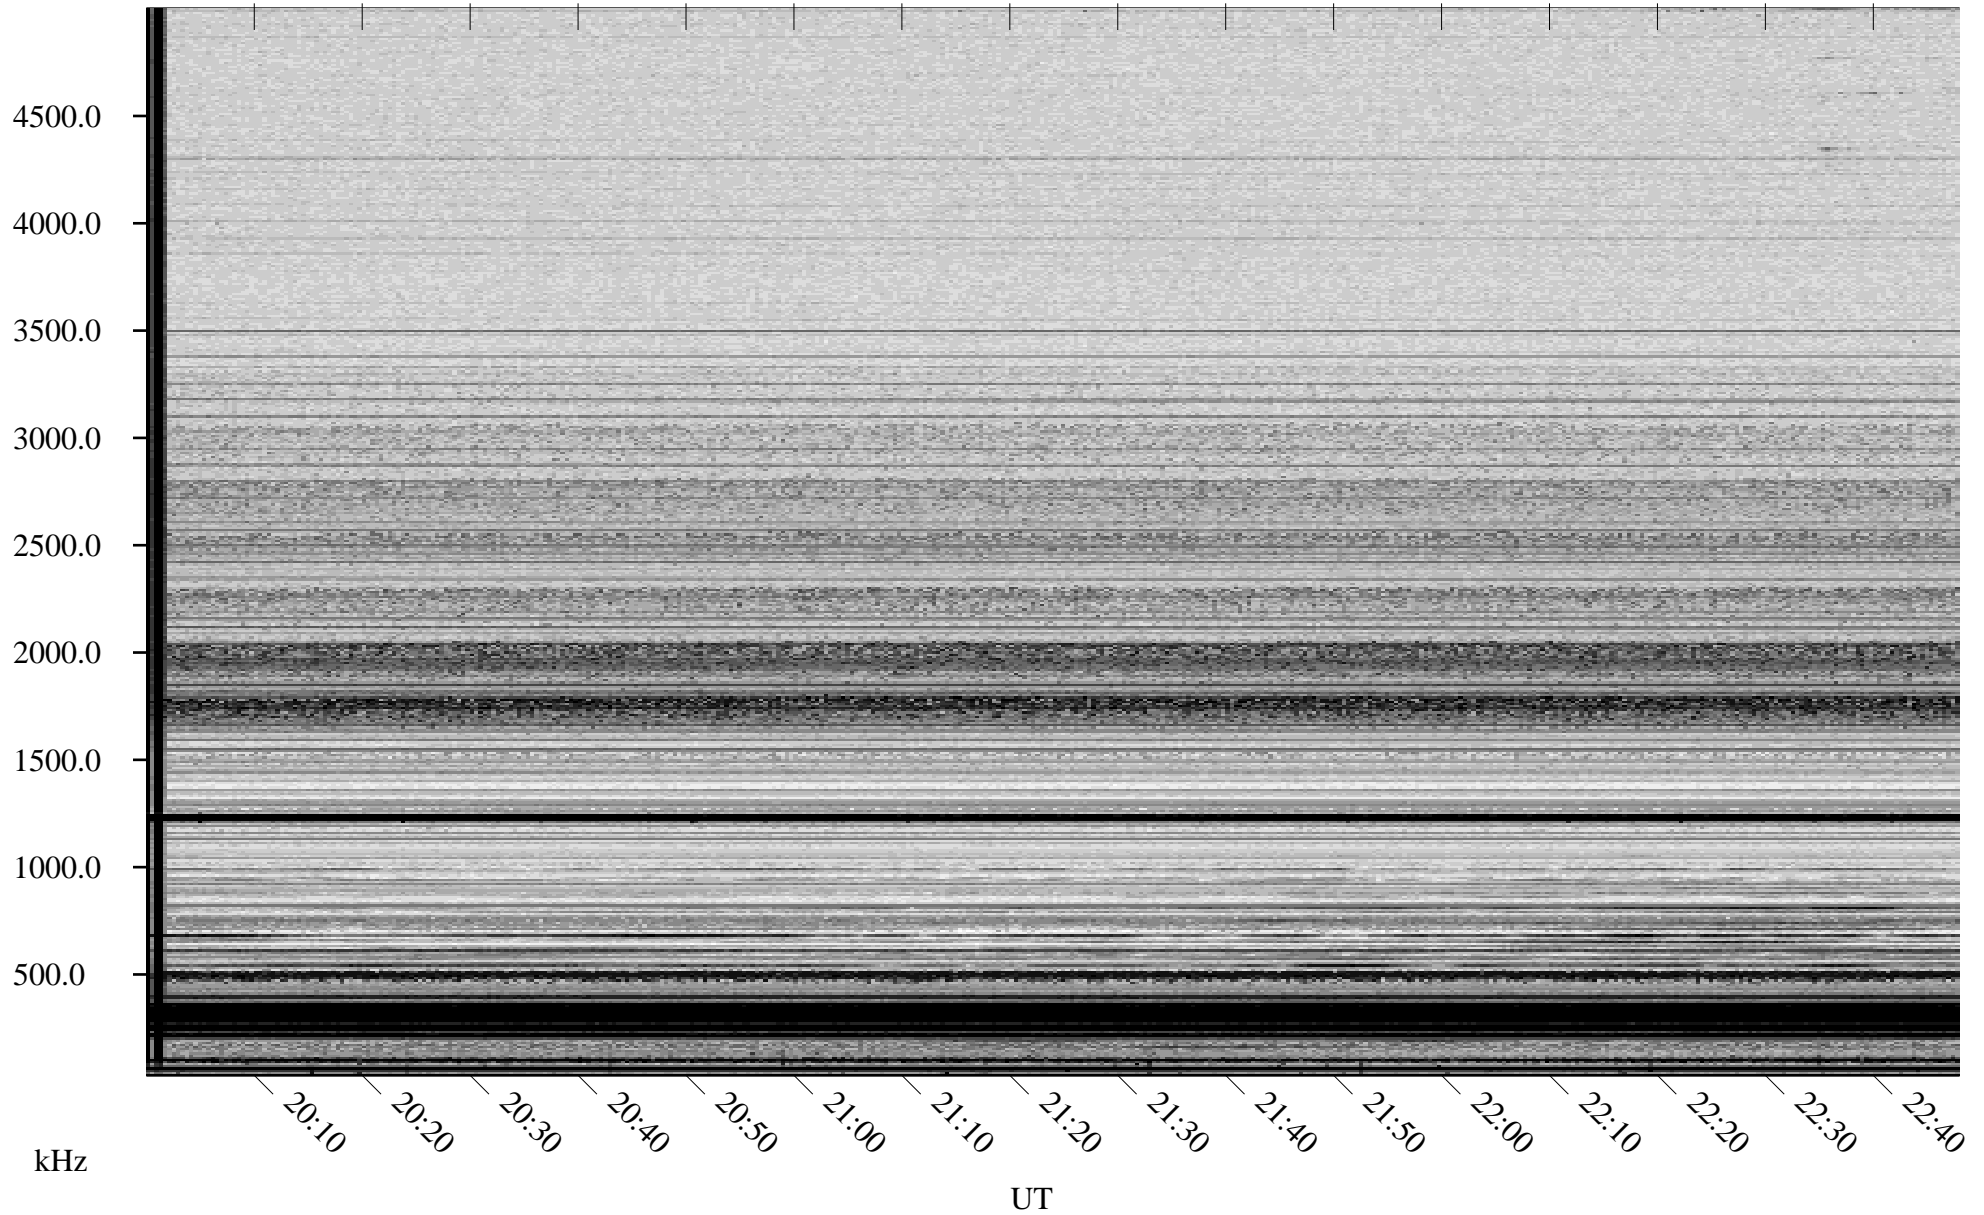

03/19/2006 Churchill, Manitoba

Linear Scale Black = 161 White = 15

ch06078l.r00m max_12

Page 1

03/19/2006 Churchill, Manitoba

Linear Scale Black = 161 White = 15

ch06078l.r00m max_12

Page 2

03/20/2006 Churchill, Manitoba

Linear Scale Black = 161 White = 15

ch06078l.r00m max_12

Page 3

03/20/2006 Churchill, Manitoba

Linear Scale Black = 161 White = 15

ch06078l.r00m max_12

Page 4

03/20/2006 Churchill, Manitoba

Linear Scale Black = 161 White = 15

ch06078l.r00m max_12

Page 5

03/20/2006 Churchill, Manitoba

Linear Scale Black = 161 White = 15

ch06078l.r00m max_12

Page 6

03/20/2006 Churchill, Manitoba

Linear Scale Black = 161 White = 15

ch06078l.r00m max_12

Page 7

03/20/2006 Churchill, Manitoba

Linear Scale Black = 161 White = 15

ch06078l.r00m max_12