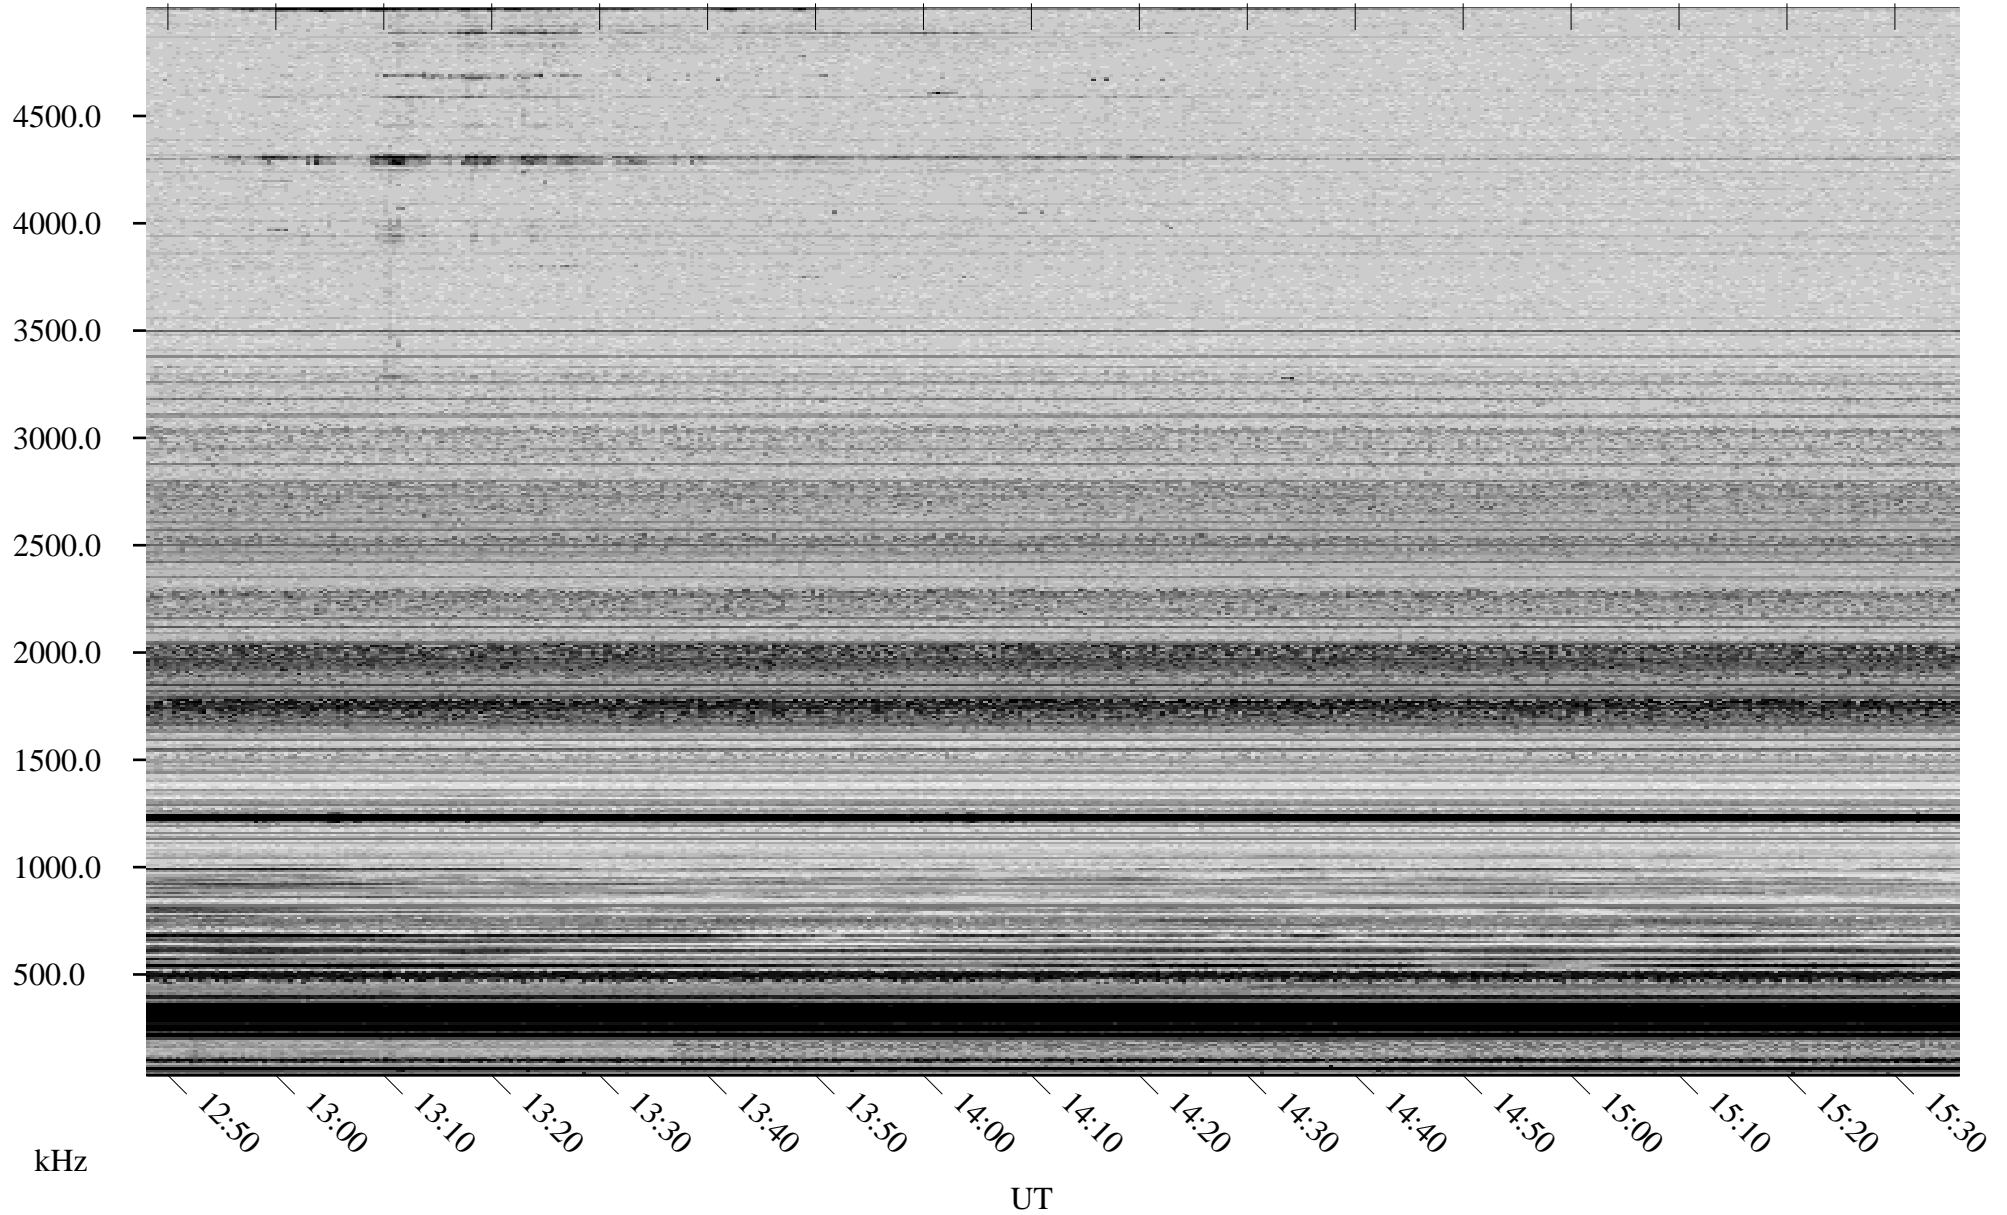

03/19/2006 Churchill, Manitoba

Linear Scale Black = 161 White = 15

ch06078l.r00m max_12

Page 1

03/19/2006 Churchill, Manitoba

Linear Scale Black = 161 White = 15

ch06078l.r00m max_12

Page 2

03/20/2006 Churchill, Manitoba

Linear Scale Black = 161 White = 15

ch06078l.r00m max_12

Page 3

03/20/2006 Churchill, Manitoba

Linear Scale Black = 161 White = 15

ch06078l.r00m max_12

Page 4

03/20/2006 Churchill, Manitoba

Linear Scale Black = 161 White = 15

ch06078l.r00m max_12

Page 5

03/20/2006 Churchill, Manitoba

Linear Scale Black = 161 White = 15

ch06078l.r00m max_12

Page 6

03/20/2006 Churchill, Manitoba

Linear Scale Black = 161 White = 15

ch06078l.r00m max_12

Page 7

03/20/2006 Churchill, Manitoba

Linear Scale Black = 161 White = 15

ch06078l.r00m max_12