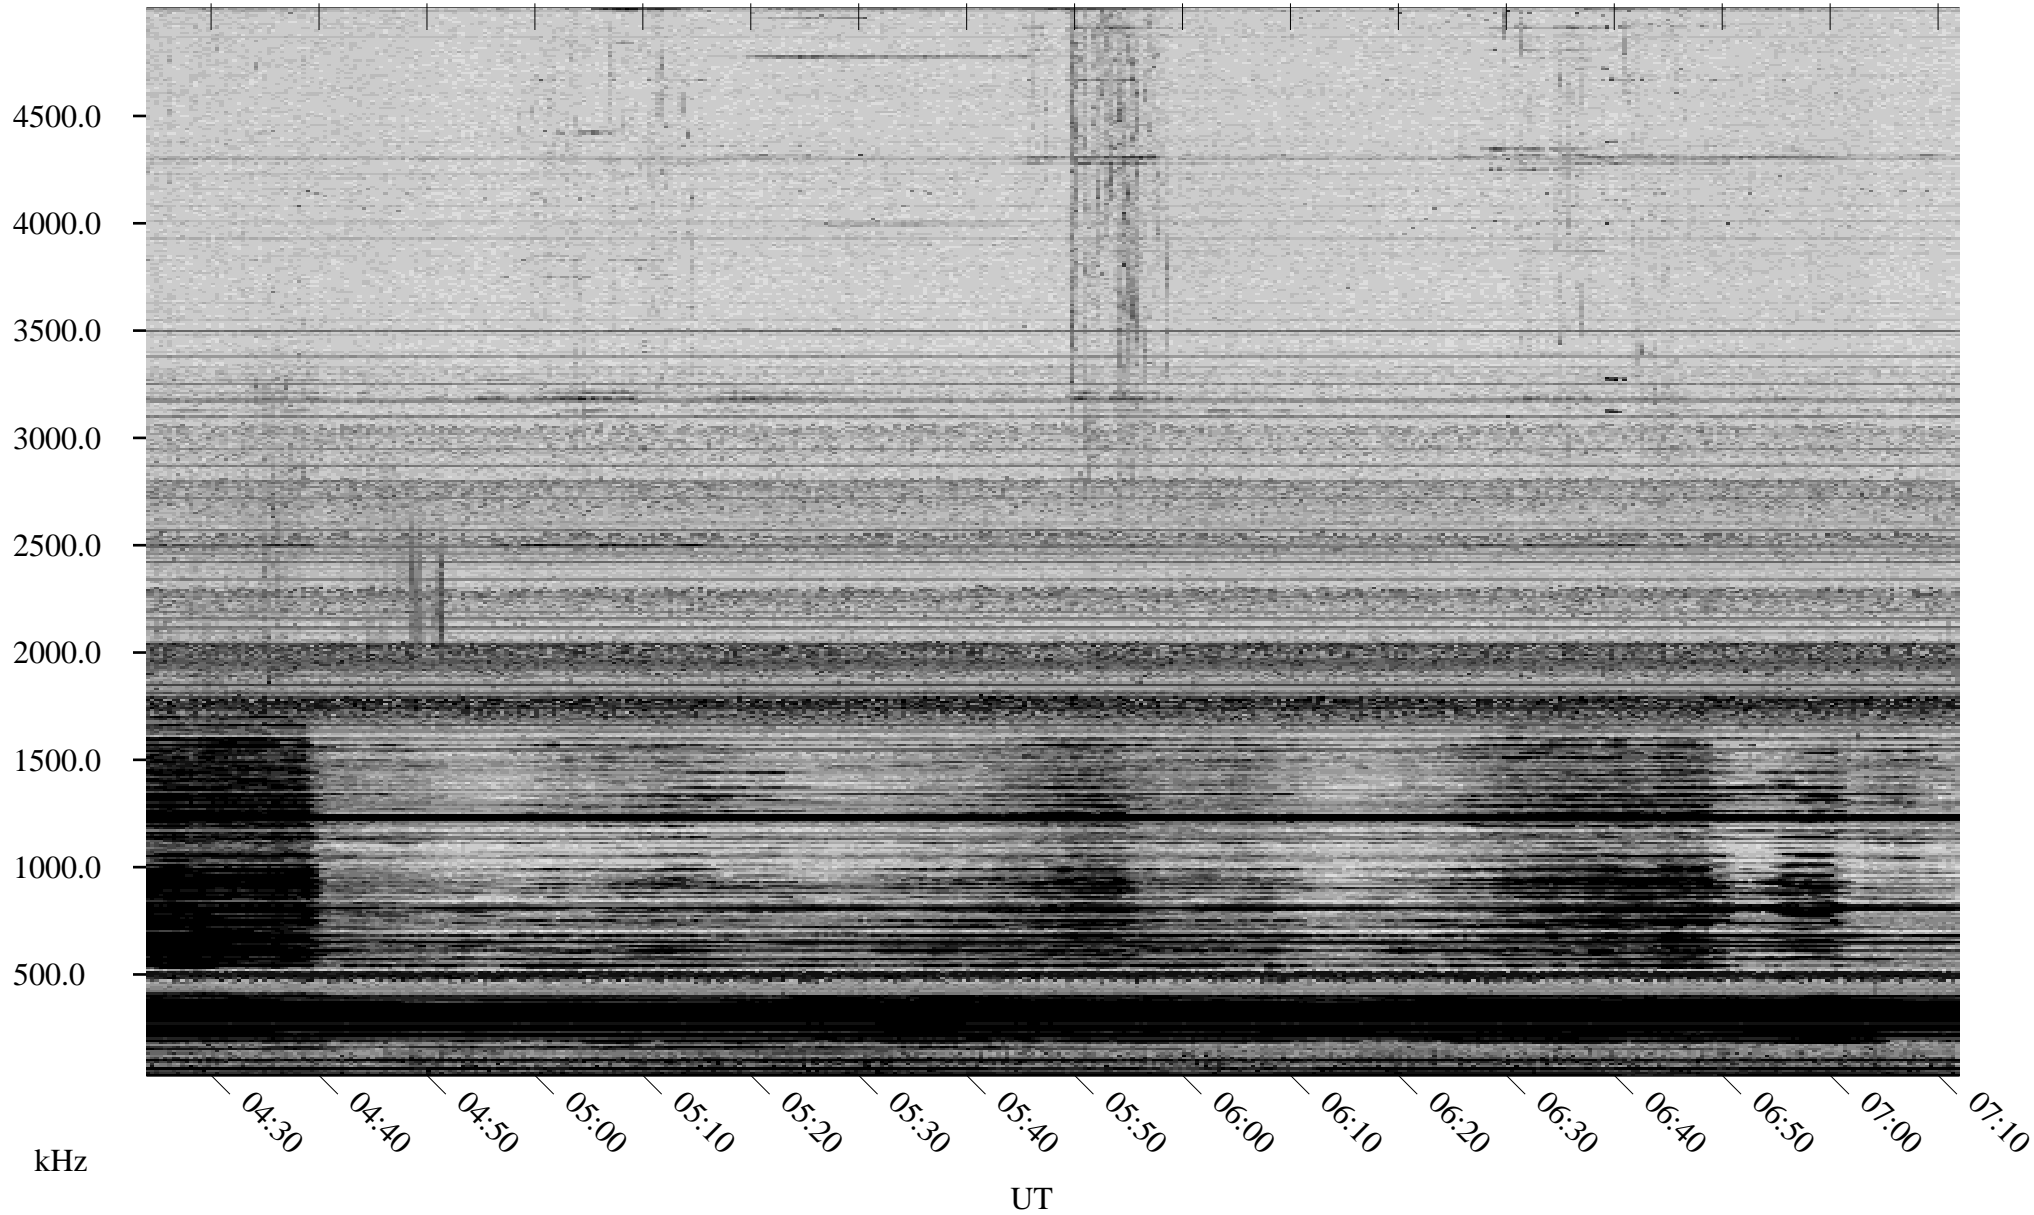

03/19/2006 Churchill, Manitoba

Linear Scale Black = 161 White = 15

ch06078l.r00m max_12

Page 1

03/19/2006 Churchill, Manitoba

Linear Scale Black = 161 White = 15

ch06078l.r00m max_12

Page 2

03/20/2006 Churchill, Manitoba

Linear Scale Black = 161 White = 15

ch06078l.r00m max_12

Page 3

03/20/2006 Churchill, Manitoba

Linear Scale Black = 161 White = 15

ch06078l.r00m max_12

Page 4

03/20/2006 Churchill, Manitoba

Linear Scale Black = 161 White = 15

ch06078l.r00m max_12

Page 5

03/20/2006 Churchill, Manitoba

Linear Scale Black = 161 White = 15

ch06078l.r00m max_12

Page 6

03/20/2006 Churchill, Manitoba

Linear Scale Black = 161 White = 15

ch06078l.r00m max_12

Page 7

03/20/2006 Churchill, Manitoba

Linear Scale Black = 161 White = 15

ch06078l.r00m max_12