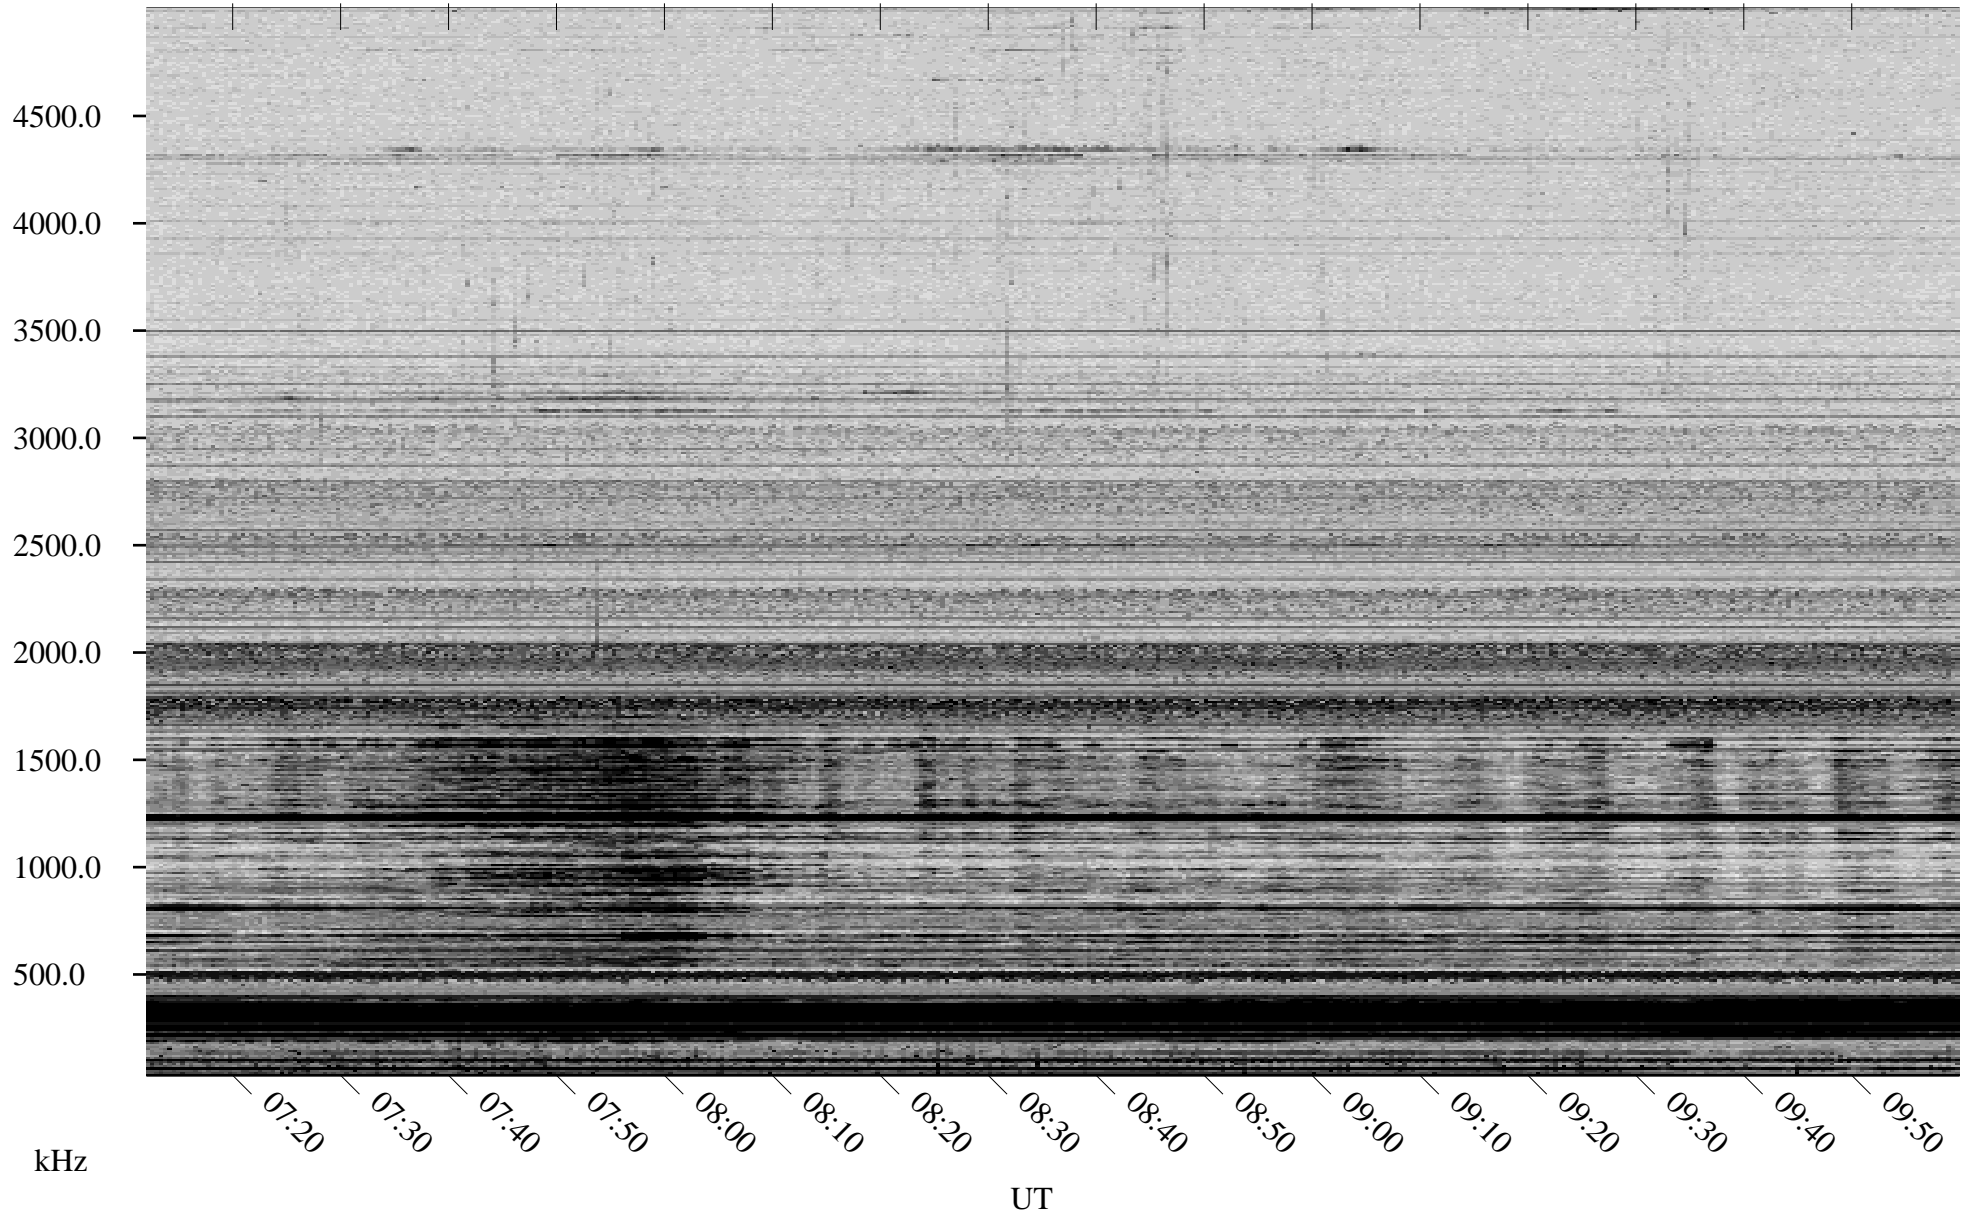

03/19/2006 Churchill, Manitoba

Linear Scale Black = 161 White = 15

ch06078l.r00m max_12

Page 1

03/19/2006 Churchill, Manitoba

Linear Scale Black = 161 White = 15

ch06078l.r00m max_12

Page 2

03/20/2006 Churchill, Manitoba

Linear Scale Black = 161 White = 15

ch06078l.r00m max_12

Page 3

03/20/2006 Churchill, Manitoba

Linear Scale Black = 161 White = 15

ch06078l.r00m max_12

Page 4

03/20/2006 Churchill, Manitoba

Linear Scale Black = 161 White = 15

ch06078l.r00m max_12

Page 5

03/20/2006 Churchill, Manitoba

Linear Scale Black = 161 White = 15

ch06078l.r00m max_12

Page 6

03/20/2006 Churchill, Manitoba

Linear Scale Black = 161 White = 15

ch06078l.r00m max_12

Page 7

03/20/2006 Churchill, Manitoba

Linear Scale Black = 161 White = 15

ch06078l.r00m max_12