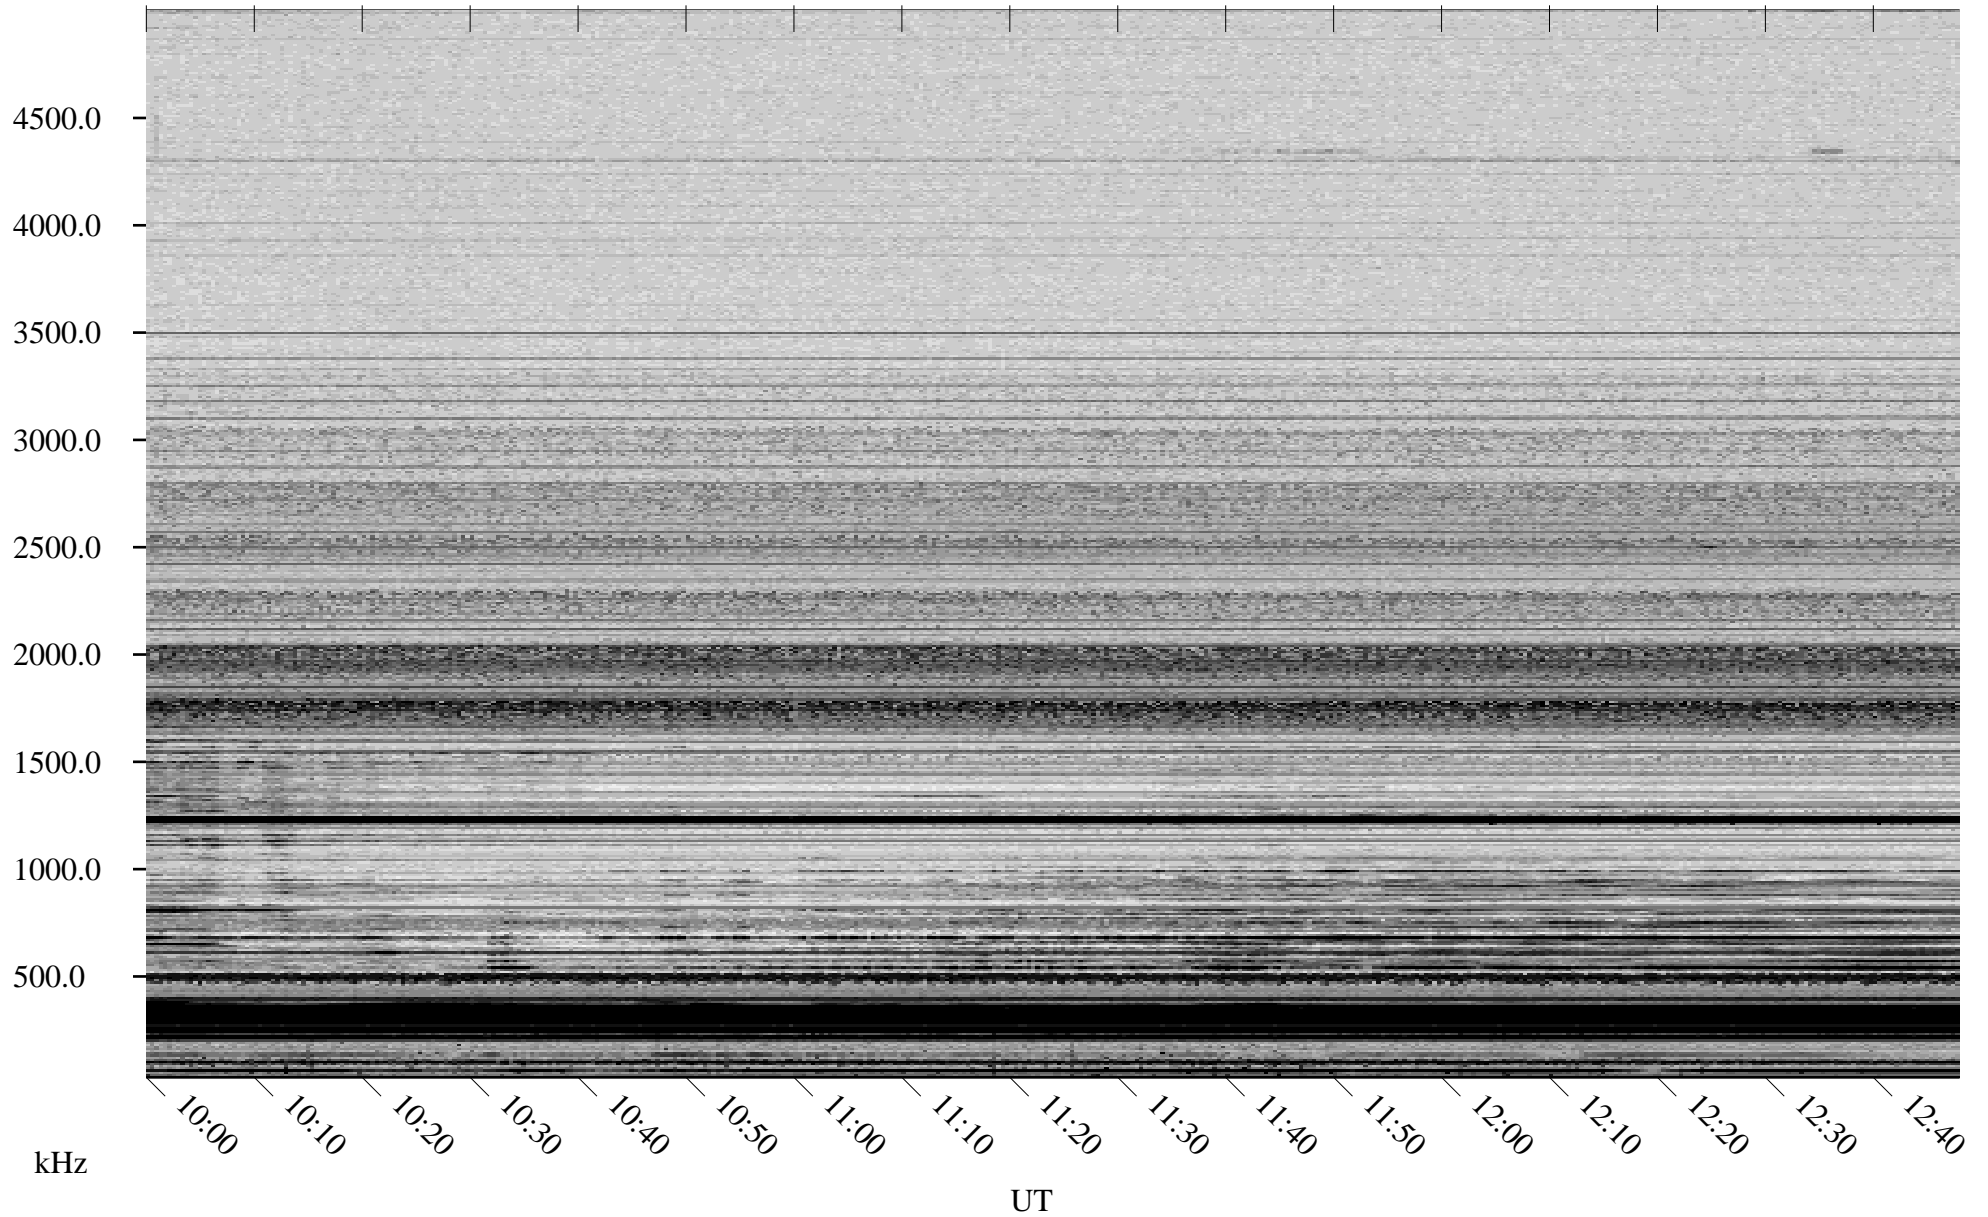

03/19/2006 Churchill, Manitoba

Linear Scale Black = 161 White = 15

ch06078l.r00m max_12

Page 1

03/19/2006 Churchill, Manitoba

Linear Scale Black = 161 White = 15

ch06078l.r00m max_12

Page 2

03/20/2006 Churchill, Manitoba

Linear Scale Black = 161 White = 15

ch06078l.r00m max_12

Page 3

03/20/2006 Churchill, Manitoba

Linear Scale Black = 161 White = 15

ch06078l.r00m max_12

Page 4

03/20/2006 Churchill, Manitoba

Linear Scale Black = 161 White = 15

ch06078l.r00m max_12

Page 5

03/20/2006 Churchill, Manitoba

Linear Scale Black = 161 White = 15

ch06078l.r00m max_12

Page 6

03/20/2006 Churchill, Manitoba

Linear Scale Black = 161 White = 15

ch06078l.r00m max_12

Page 7

03/20/2006 Churchill, Manitoba

Linear Scale Black = 161 White = 15

ch06078l.r00m max_12