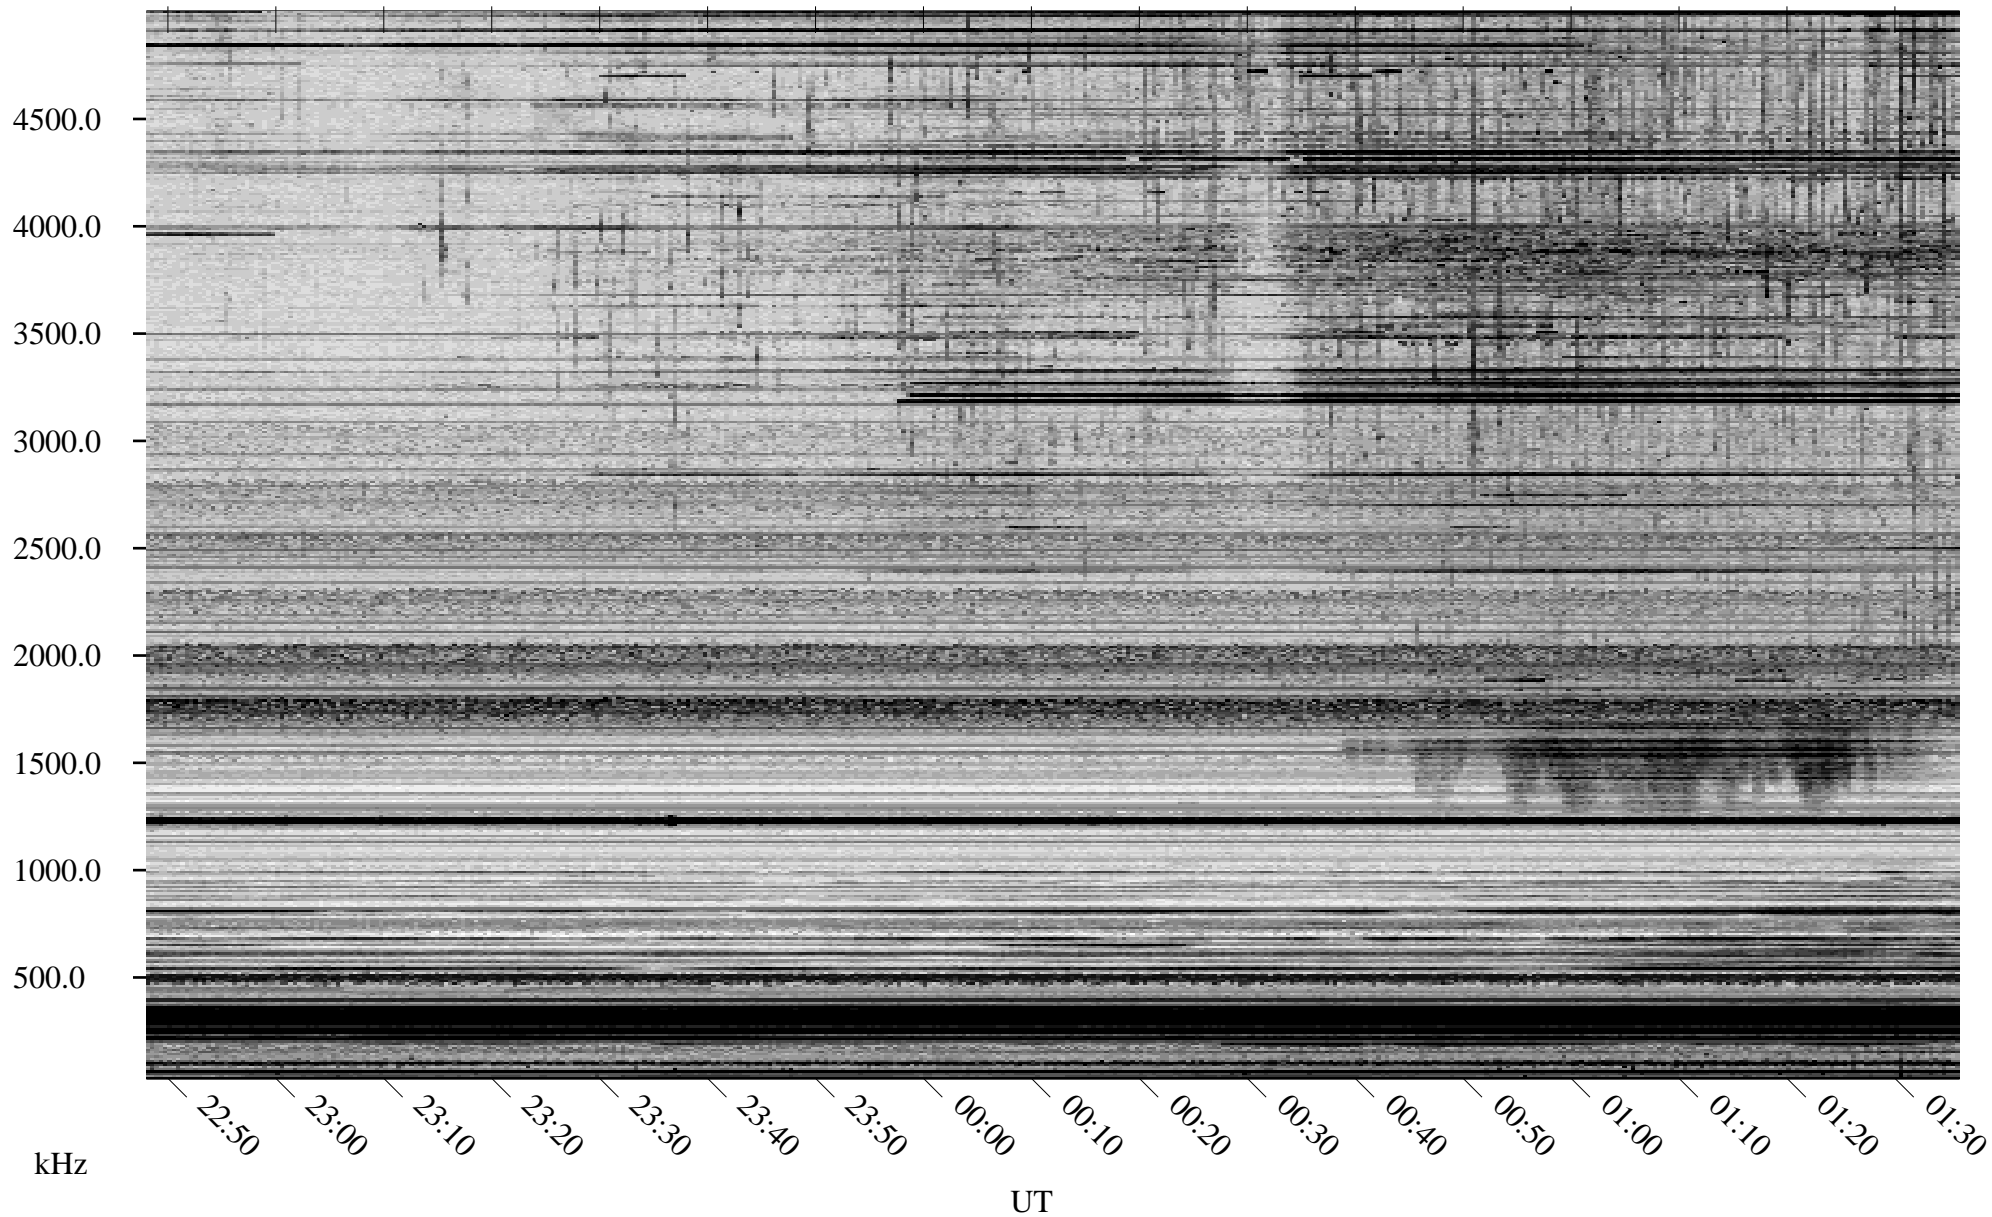

# 03/20/2006 Churchill, Manitoba

Linear Scale    Black = 161    White = 15

ch06079l.r00m max\_12

Page 1

# 03/20/2006 Churchill, Manitoba

Linear Scale    Black = 161    White = 15

ch06079l.r00m max\_12

Page 2

# 03/21/2006 Churchill, Manitoba

Linear Scale    Black = 161    White = 15

ch06079l.r00m max\_12

Page 3

# 03/21/2006 Churchill, Manitoba

Linear Scale    Black = 161    White = 15

ch06079l.r00m max\_12

Page 4