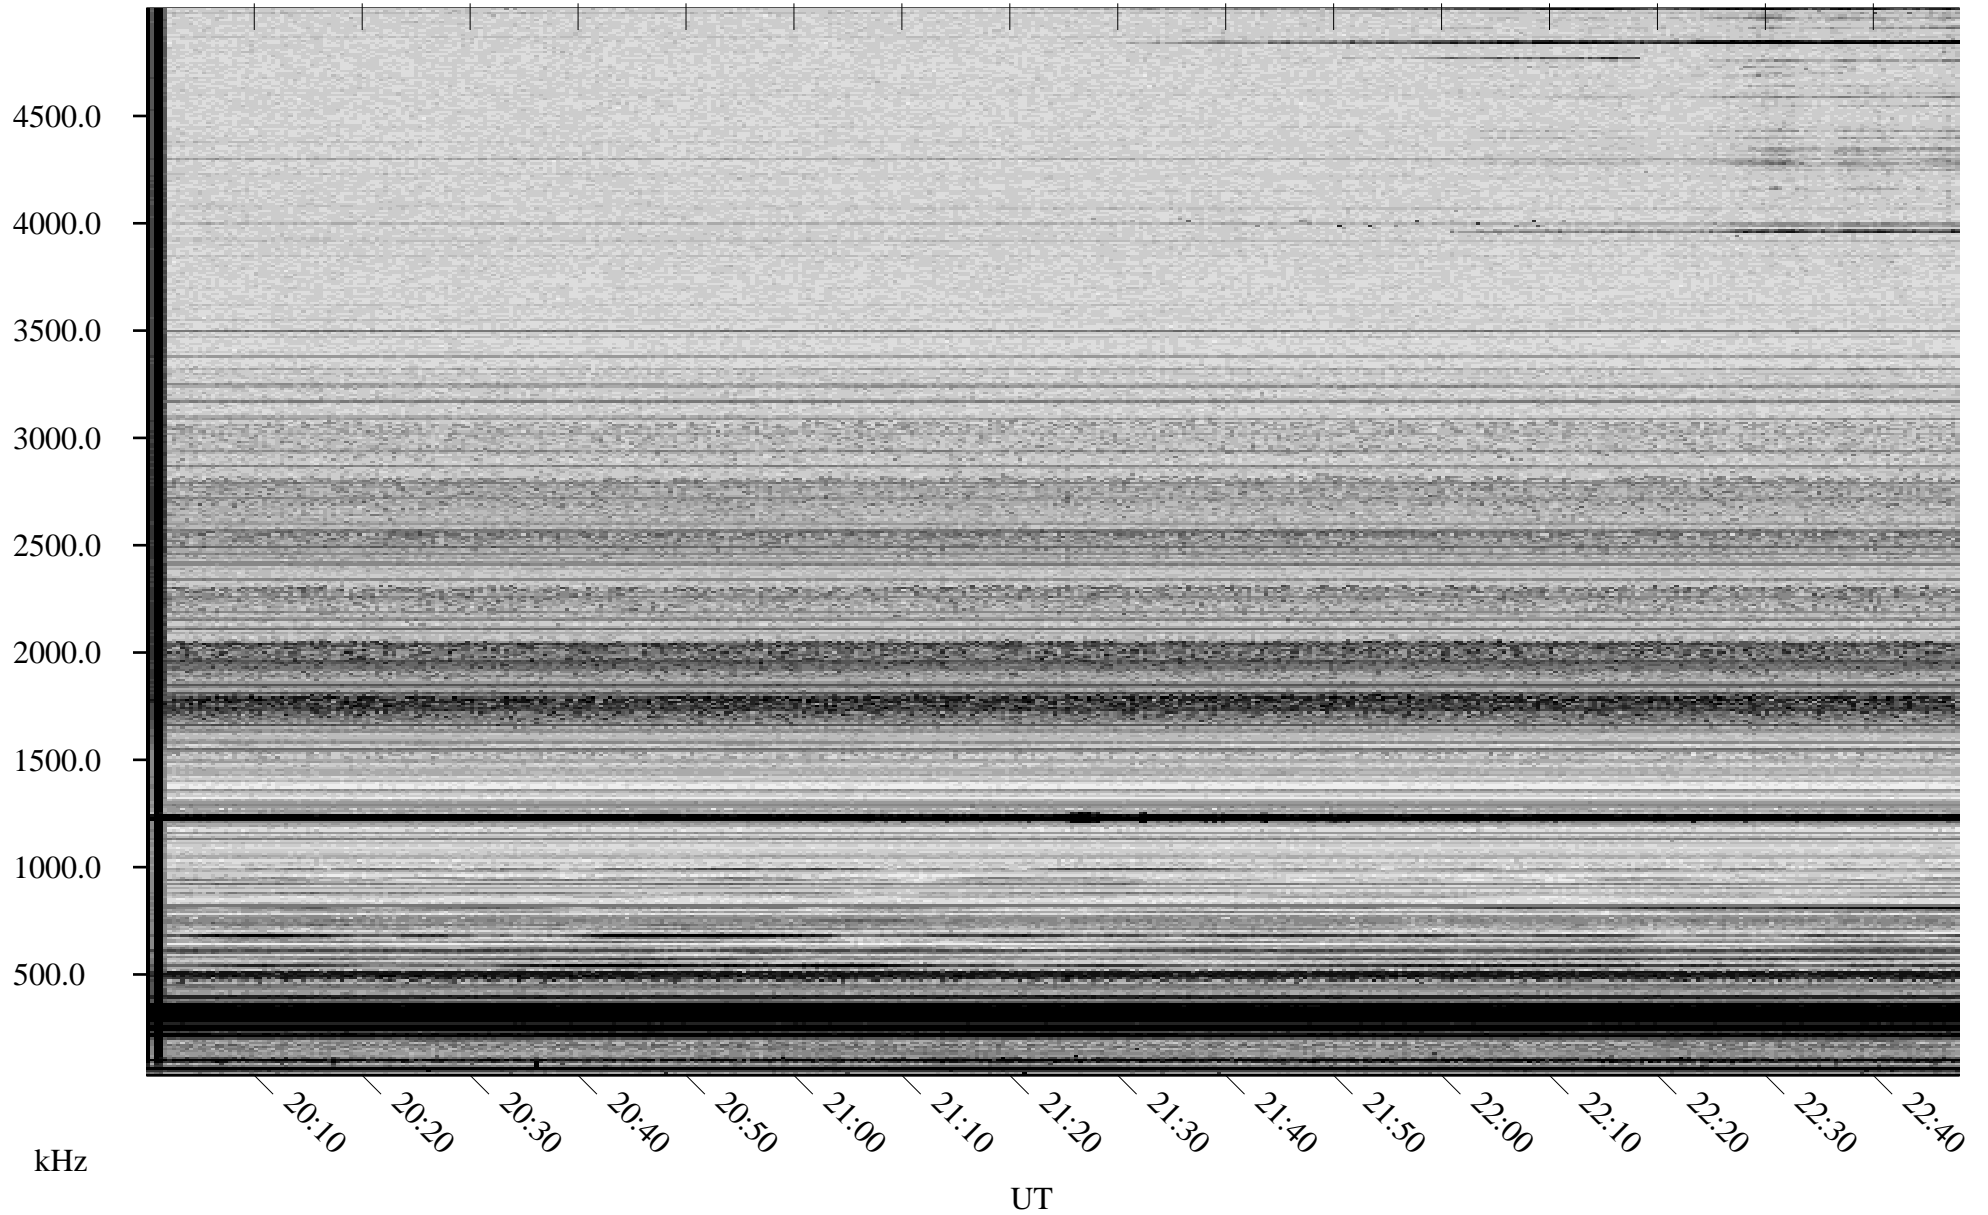

# 03/20/2006 Churchill, Manitoba

Linear Scale    Black = 161    White = 15

ch06079l.r00m max\_12

Page 1

# 03/20/2006 Churchill, Manitoba

Linear Scale    Black = 161    White = 15

ch06079l.r00m max\_12

Page 2

# 03/21/2006 Churchill, Manitoba

Linear Scale    Black = 161    White = 15

ch06079l.r00m max\_12

Page 3

# 03/21/2006 Churchill, Manitoba

Linear Scale    Black = 161    White = 15

ch06079l.r00m max\_12

Page 4