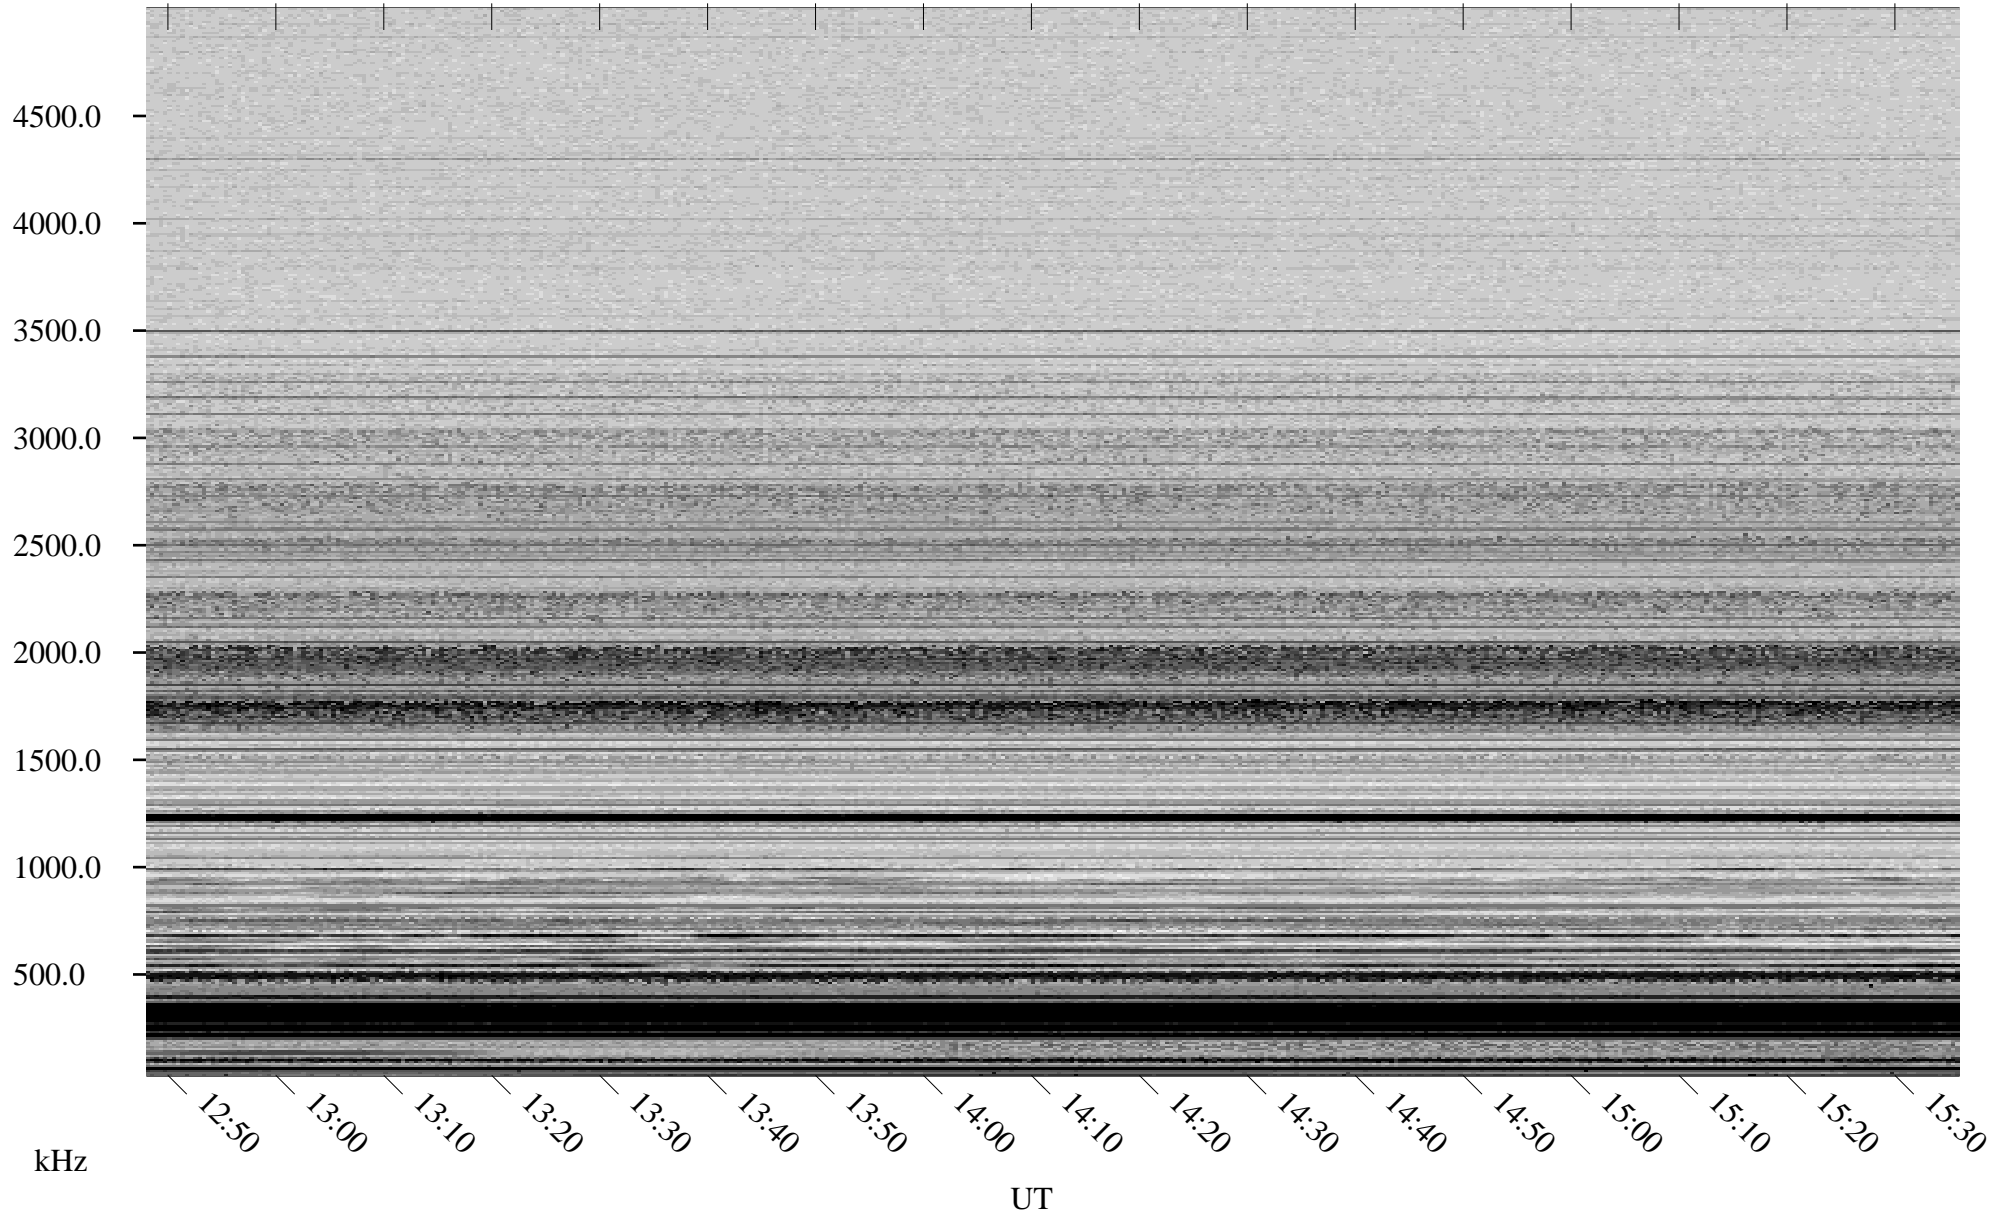

# 03/21/2006 Churchill, Manitoba

Linear Scale    Black = 161    White = 15

ch06079l.r00m max\_12

Page 5

# 03/21/2006 Churchill, Manitoba

Linear Scale    Black = 161    White = 15

ch06079l.r00m max\_12

Page 6

# 03/21/2006 Churchill, Manitoba

Linear Scale    Black = 161    White = 15

ch06079l.r00m max\_12

Page 7

# 03/21/2006 Churchill, Manitoba

Linear Scale    Black = 161    White = 15

ch06079l.r00m max\_12