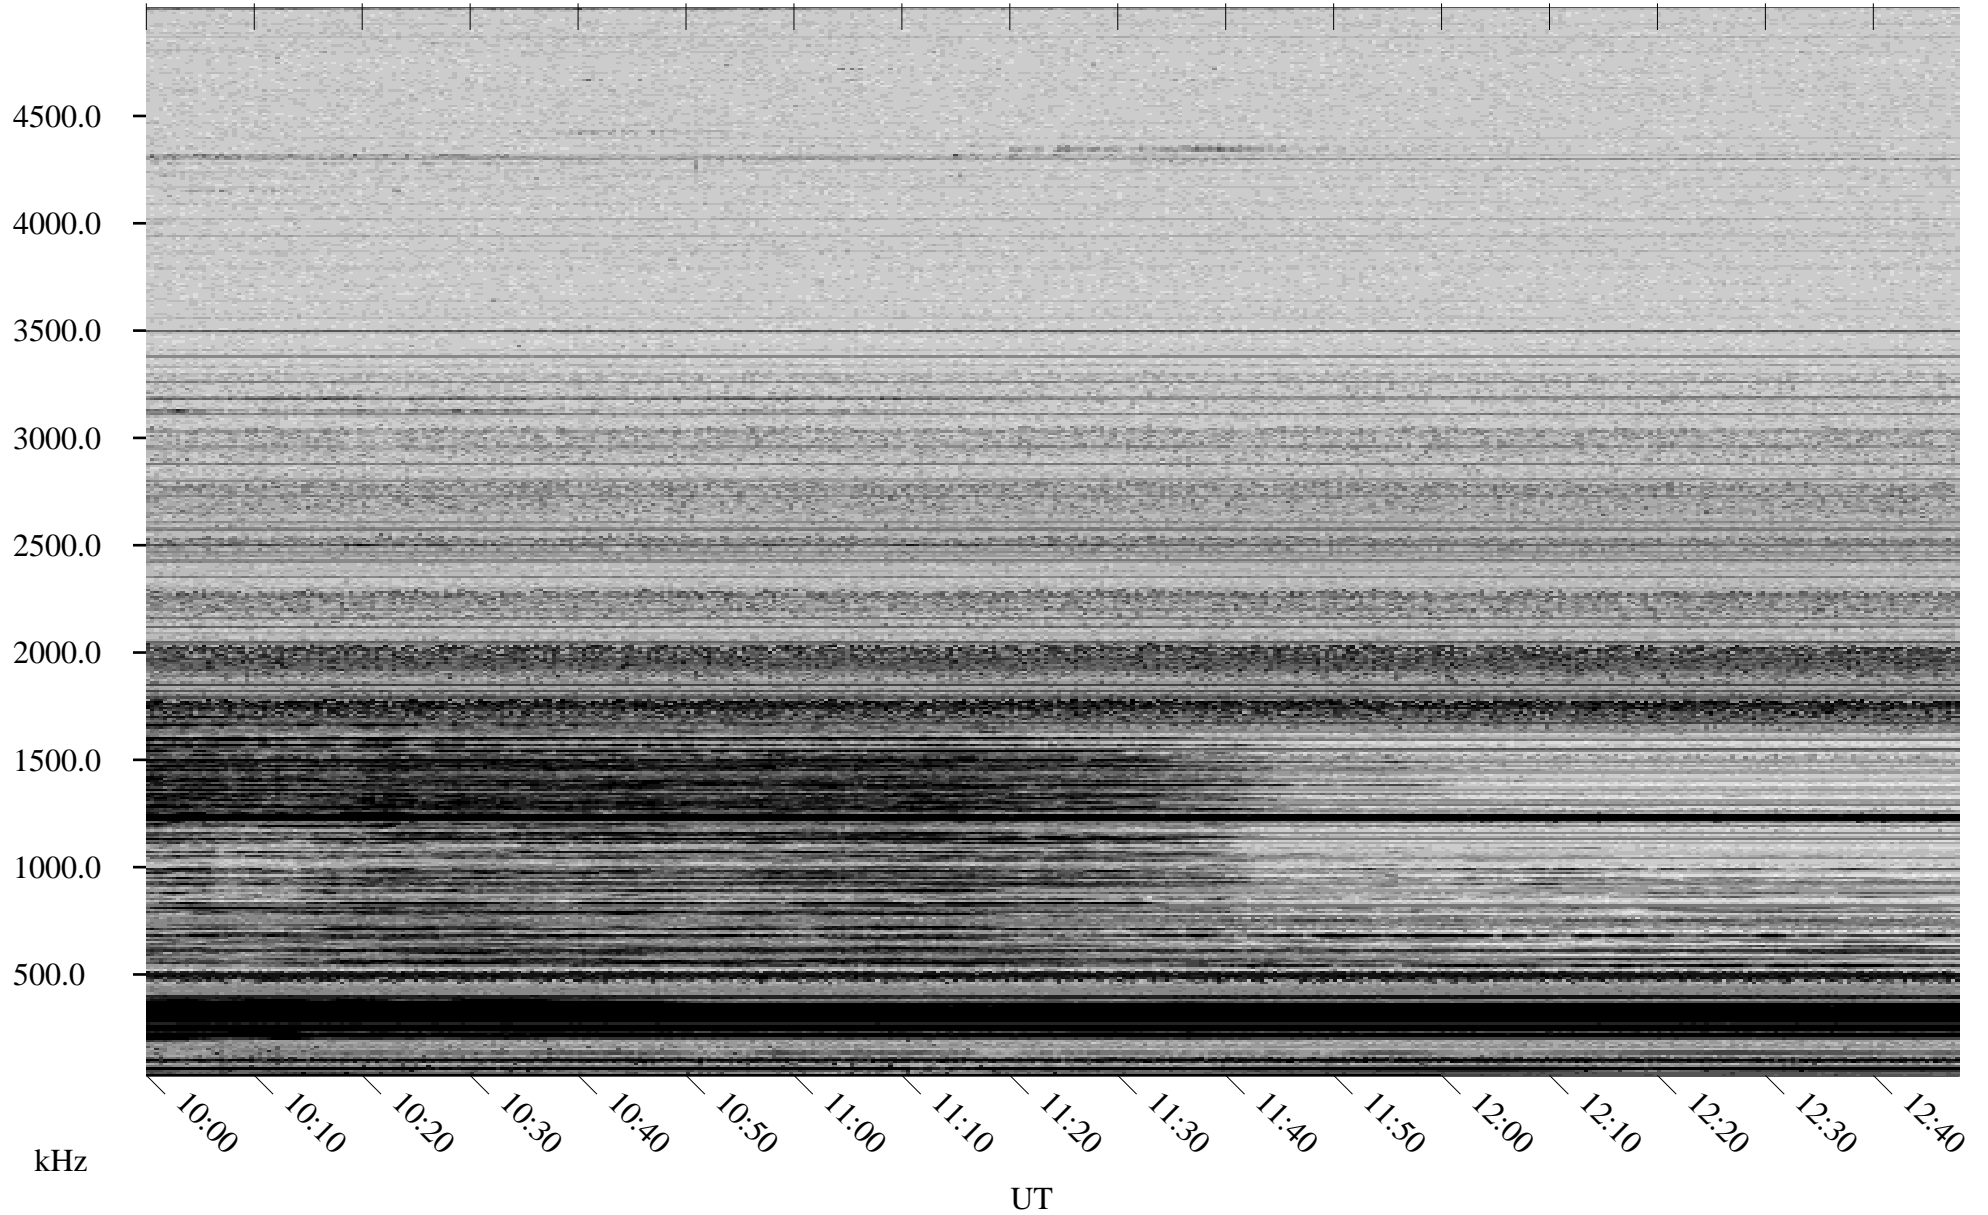

# 03/21/2006 Churchill, Manitoba

Linear Scale    Black = 161    White = 15

ch06079l.r00m max\_12

Page 5

# 03/21/2006 Churchill, Manitoba

Linear Scale    Black = 161    White = 15

ch06079l.r00m max\_12

Page 6

# 03/21/2006 Churchill, Manitoba

Linear Scale    Black = 161    White = 15

ch06079l.r00m max\_12