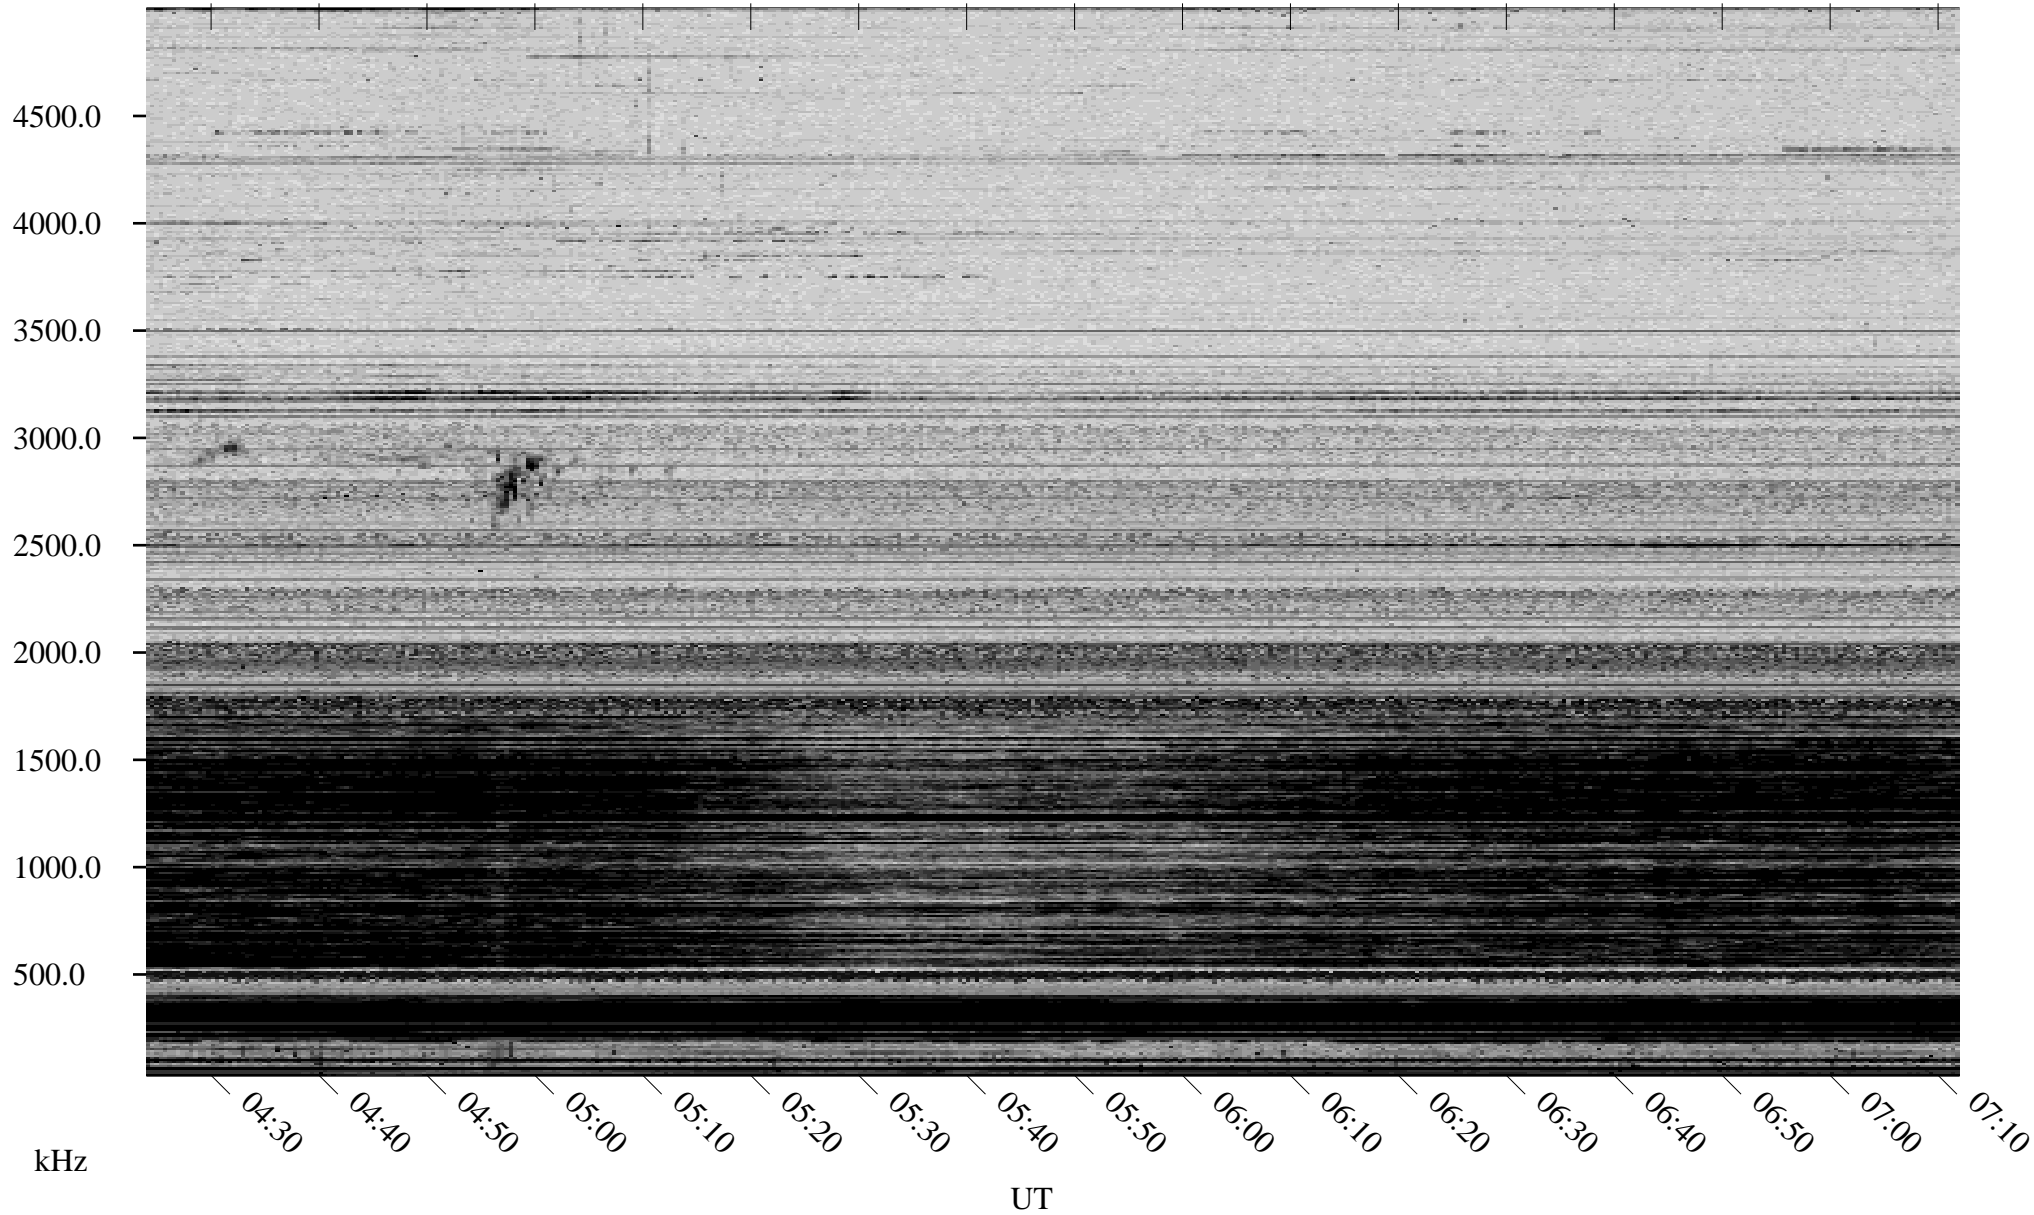

# 03/20/2006 Churchill, Manitoba

Linear Scale    Black = 161    White = 15

ch06079l.r00m max\_12

Page 1

# 03/20/2006 Churchill, Manitoba

Linear Scale    Black = 161    White = 15

ch06079l.r00m max\_12

Page 2

# 03/21/2006 Churchill, Manitoba

Linear Scale    Black = 161    White = 15

ch06079l.r00m max\_12

Page 3

# 03/21/2006 Churchill, Manitoba

Linear Scale    Black = 161    White = 15

ch06079l.r00m max\_12

Page 4