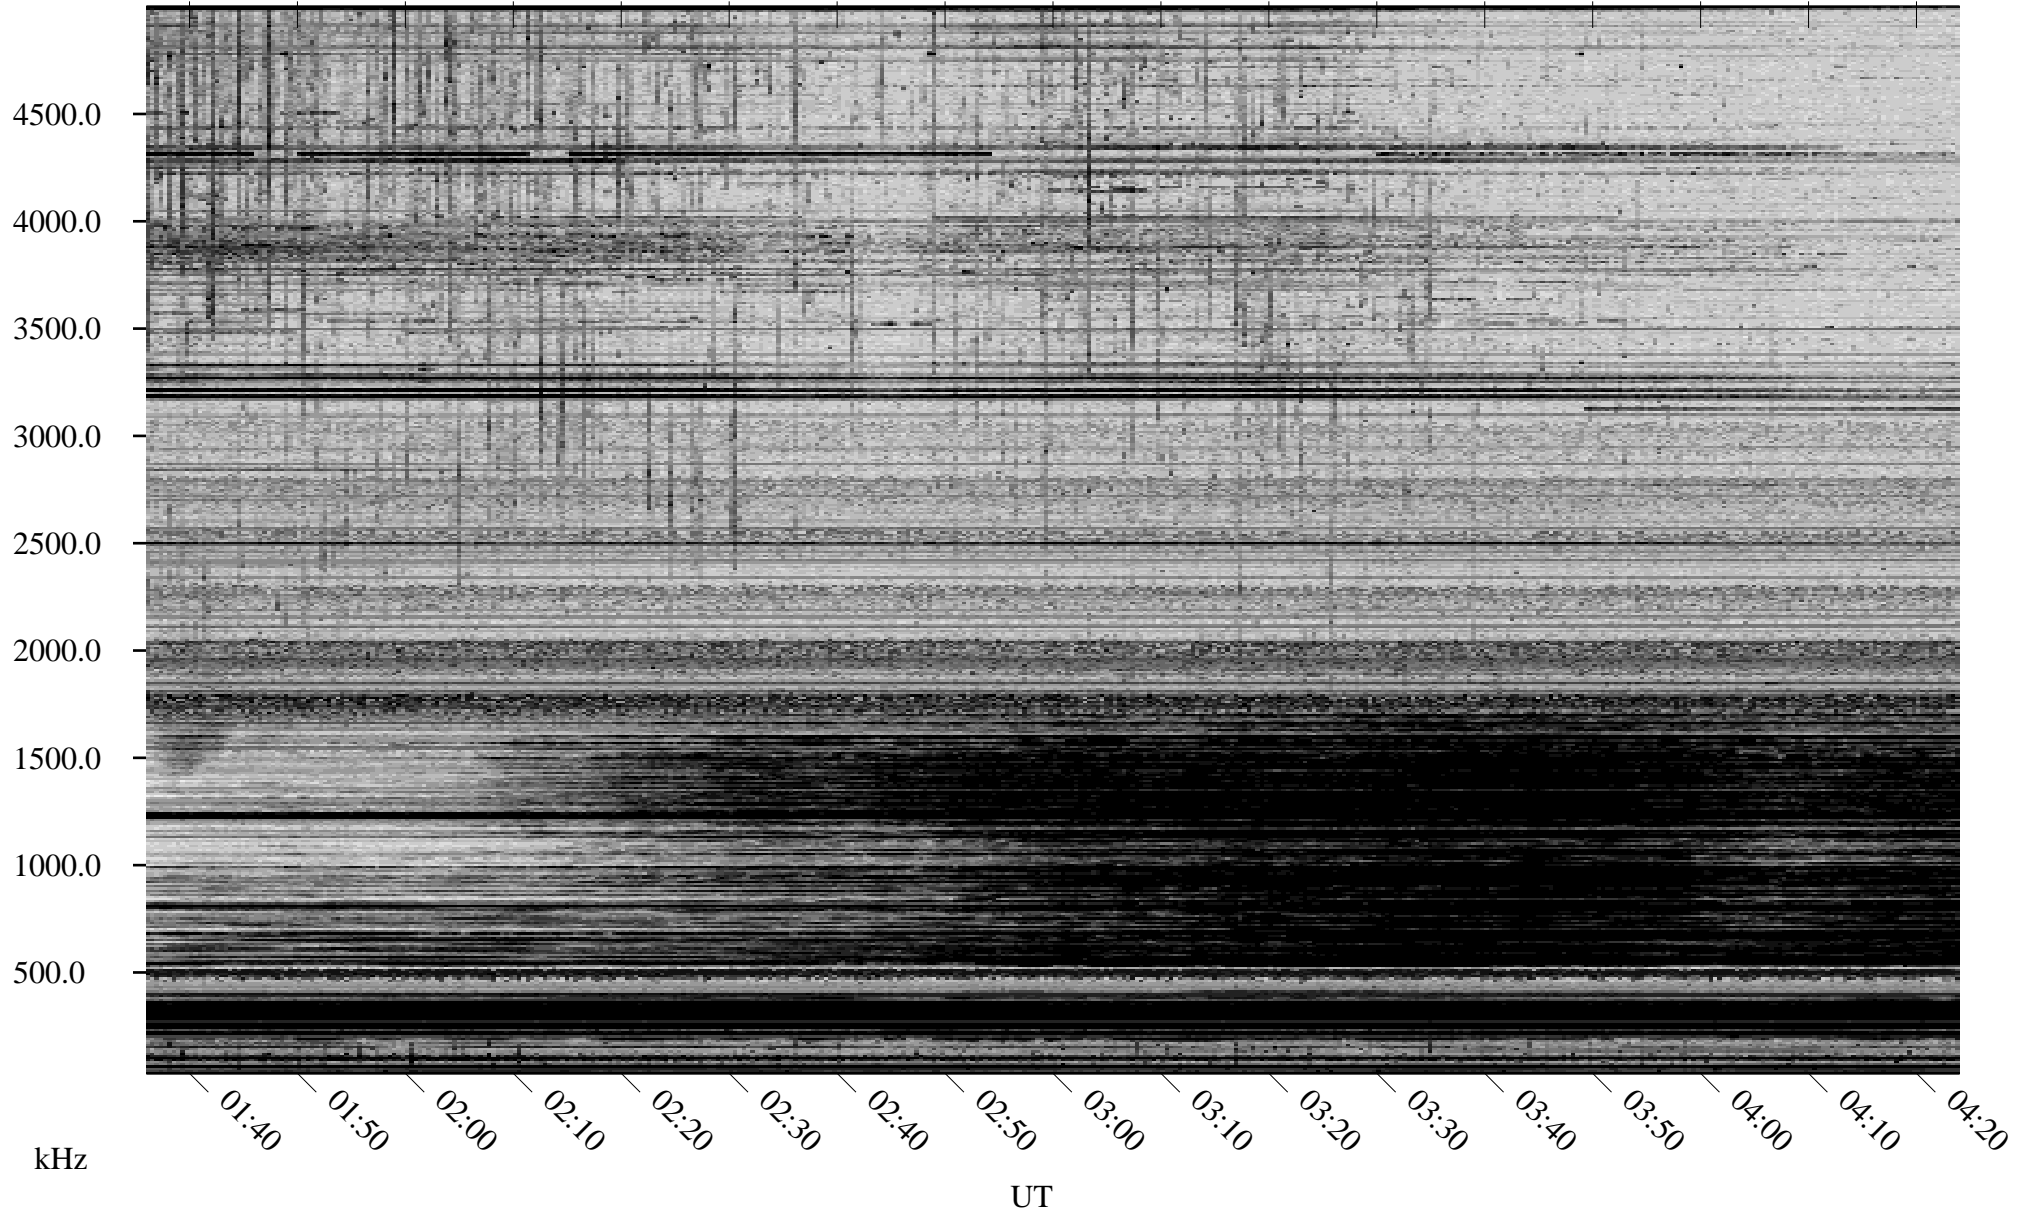

# 03/20/2006 Churchill, Manitoba

Linear Scale    Black = 161    White = 15

ch06079l.r00m max\_12

Page 1

# 03/20/2006 Churchill, Manitoba

Linear Scale    Black = 161    White = 15

ch06079l.r00m max\_12

Page 2

# 03/21/2006 Churchill, Manitoba

Linear Scale    Black = 161    White = 15

ch06079l.r00m max\_12

Page 3

# 03/21/2006 Churchill, Manitoba

Linear Scale    Black = 161    White = 15

ch06079l.r00m max\_12

Page 4