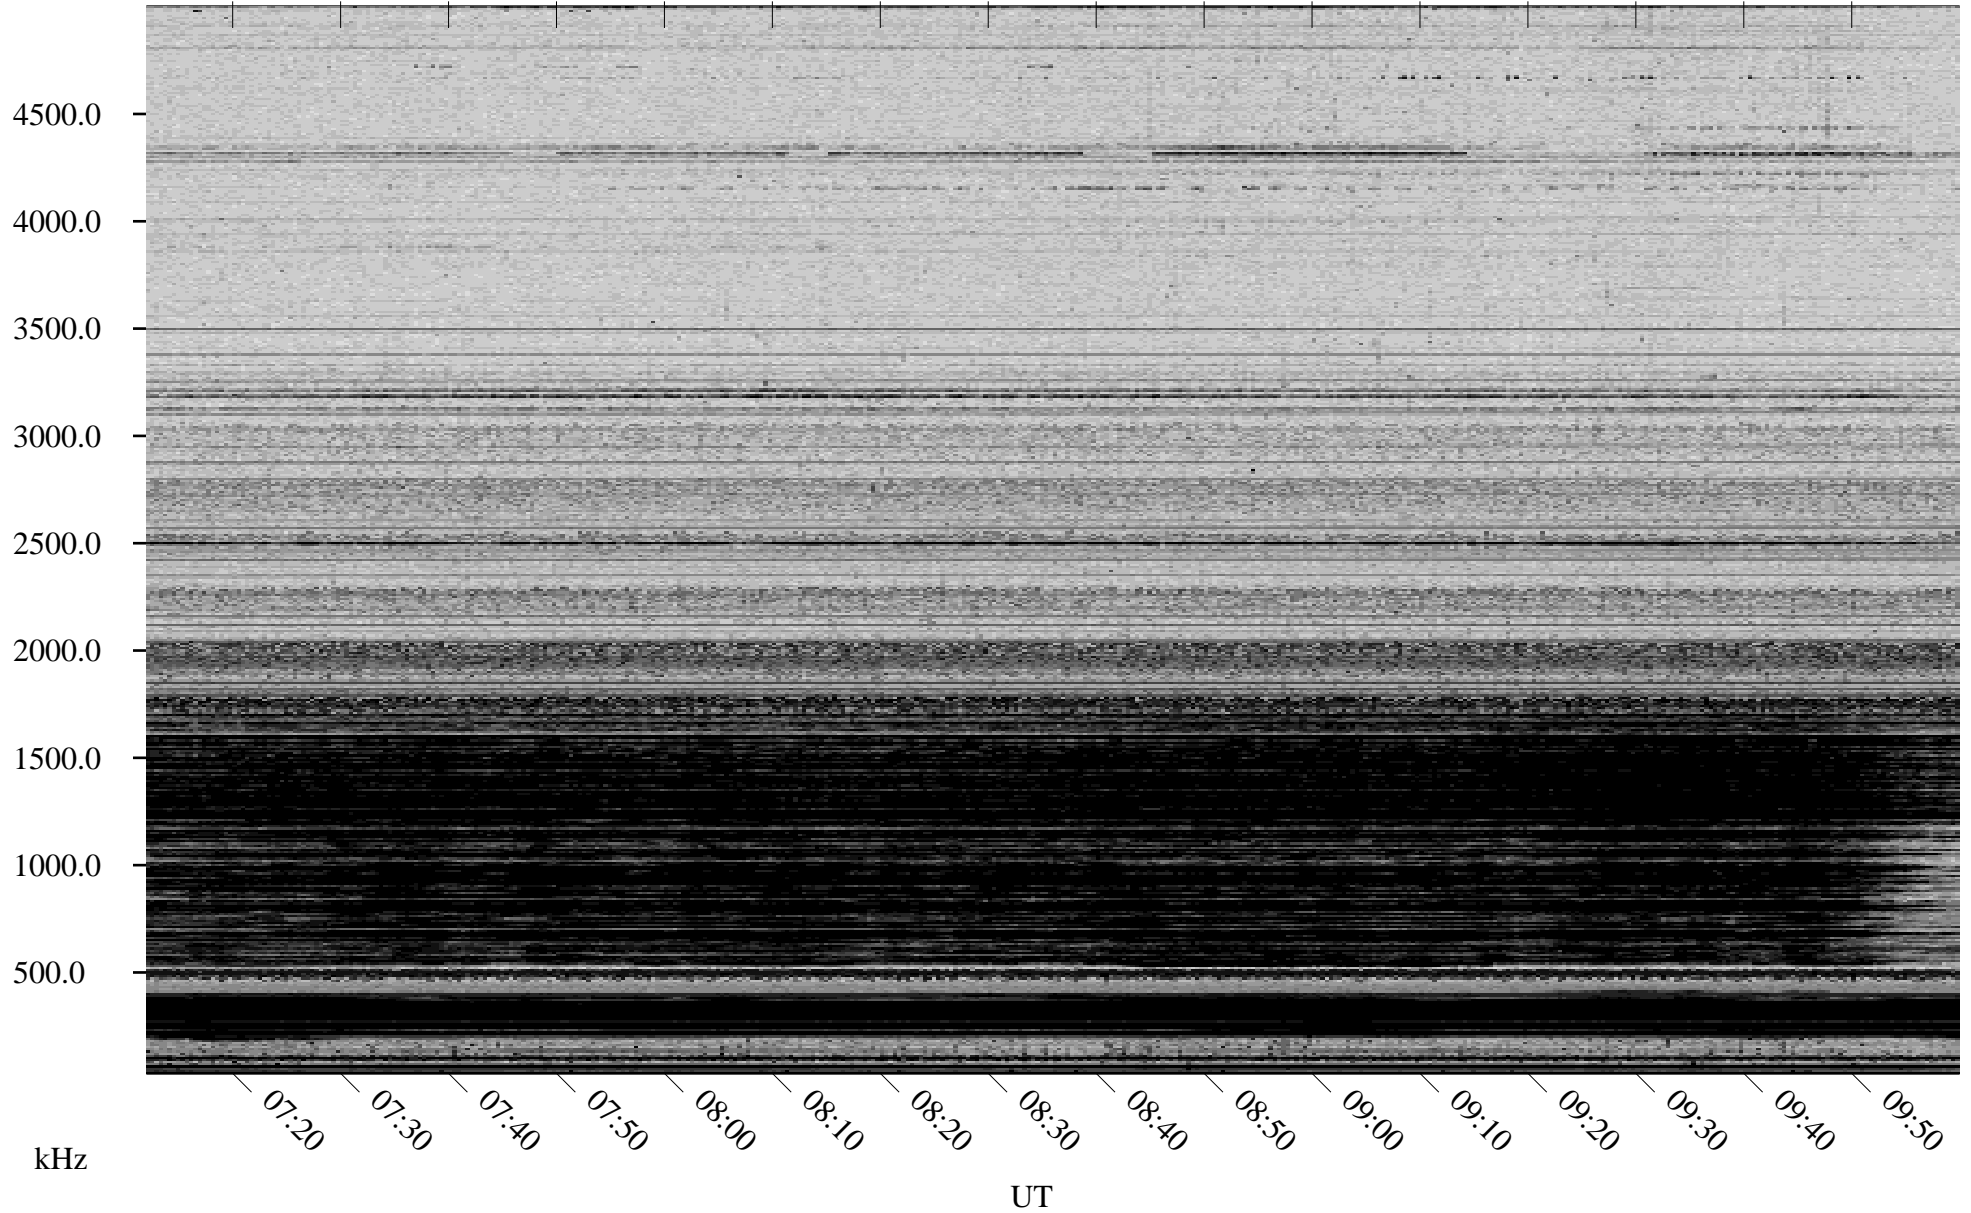

# 03/21/2006 Churchill, Manitoba

Linear Scale    Black = 161    White = 15

ch06079l.r00m max\_12

Page 3

# 03/21/2006 Churchill, Manitoba

Linear Scale    Black = 161    White = 15

ch06079l.r00m max\_12

Page 4

# 03/21/2006 Churchill, Manitoba

Linear Scale    Black = 161    White = 15

ch06079l.r00m max\_12

Page 5

# 03/21/2006 Churchill, Manitoba

Linear Scale    Black = 161    White = 15

ch06079l.r00m max\_12

Page 6