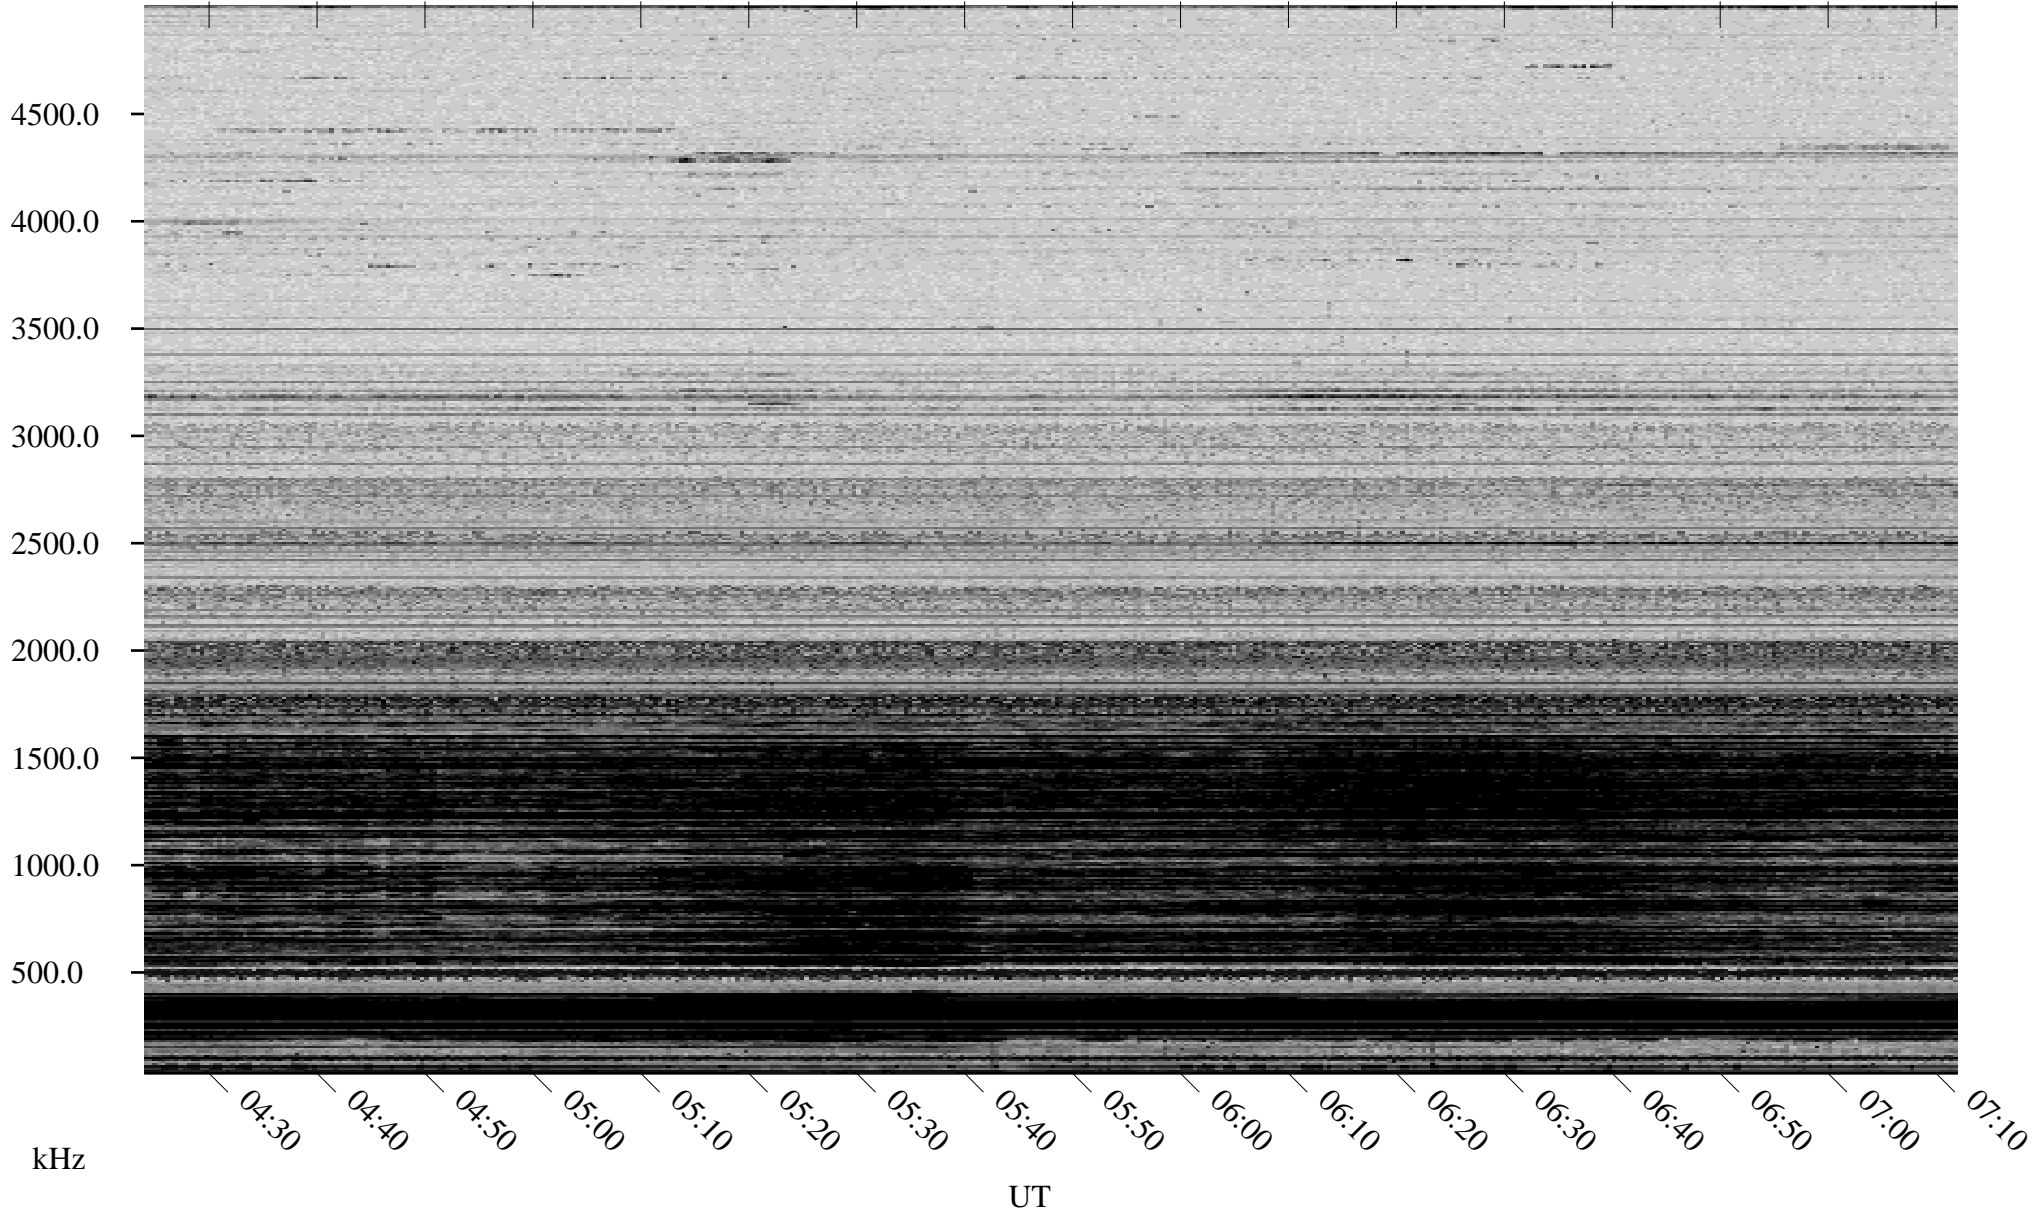

03/21/2006 Churchill, Manitoba

Linear Scale Black = 161 White = 15

ch06080l.r00m max_12

Page 1

03/21/2006 Churchill, Manitoba

Linear Scale Black = 161 White = 15

ch06080l.r00m max_12

Page 2

03/22/2006 Churchill, Manitoba

Linear Scale Black = 161 White = 15

ch06080l.r00m max_12

Page 3

03/22/2006 Churchill, Manitoba

Linear Scale Black = 161 White = 15

ch06080l.r00m max_12

Page 4

03/22/2006 Churchill, Manitoba

Linear Scale Black = 161 White = 15

ch06080l.r00m max_12

03/22/2006 Churchill, Manitoba

Linear Scale Black = 161 White = 15

ch06080l.r00m max_12

Page 6

03/22/2006 Churchill, Manitoba

Linear Scale Black = 161 White = 15

ch06080l.r00m max_12

Page 7

03/22/2006 Churchill, Manitoba

Linear Scale Black = 161 White = 15

ch06080l.r00m max_12