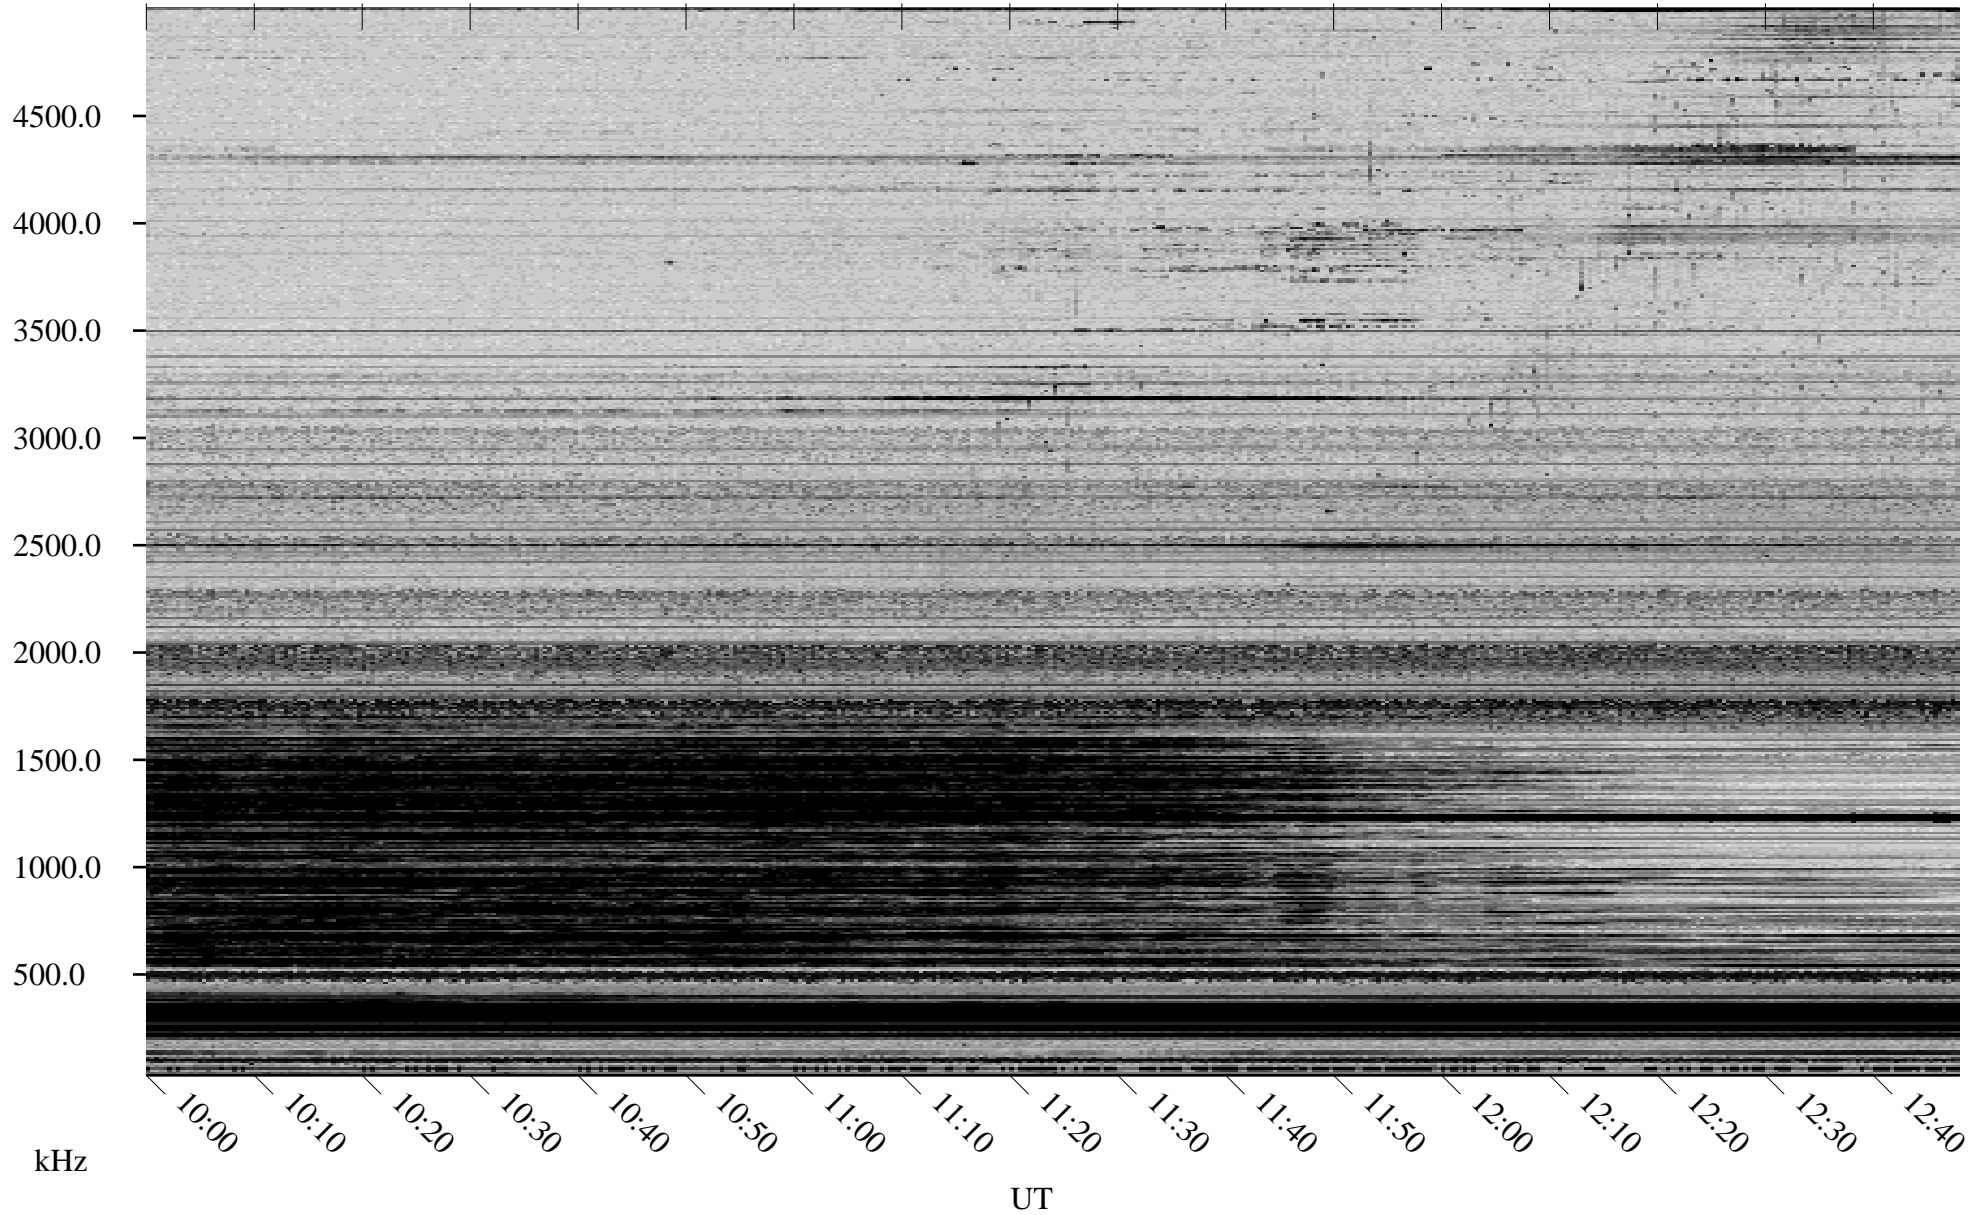

03/21/2006 Churchill, Manitoba

Linear Scale Black = 161 White = 15

ch06080l.r00m max_12

Page 1

03/21/2006 Churchill, Manitoba

Linear Scale Black = 161 White = 15

ch06080l.r00m max_12

Page 2

03/22/2006 Churchill, Manitoba

Linear Scale Black = 161 White = 15

ch06080l.r00m max_12

Page 3

03/22/2006 Churchill, Manitoba

Linear Scale Black = 161 White = 15

ch06080l.r00m max_12

Page 4

03/22/2006 Churchill, Manitoba

Linear Scale Black = 161 White = 15

ch06080l.r00m max_12

03/22/2006 Churchill, Manitoba

Linear Scale Black = 161 White = 15

ch06080l.r00m max_12

Page 6

03/22/2006 Churchill, Manitoba

Linear Scale Black = 161 White = 15

ch06080l.r00m max_12

Page 7

03/22/2006 Churchill, Manitoba

Linear Scale Black = 161 White = 15

ch06080l.r00m max_12