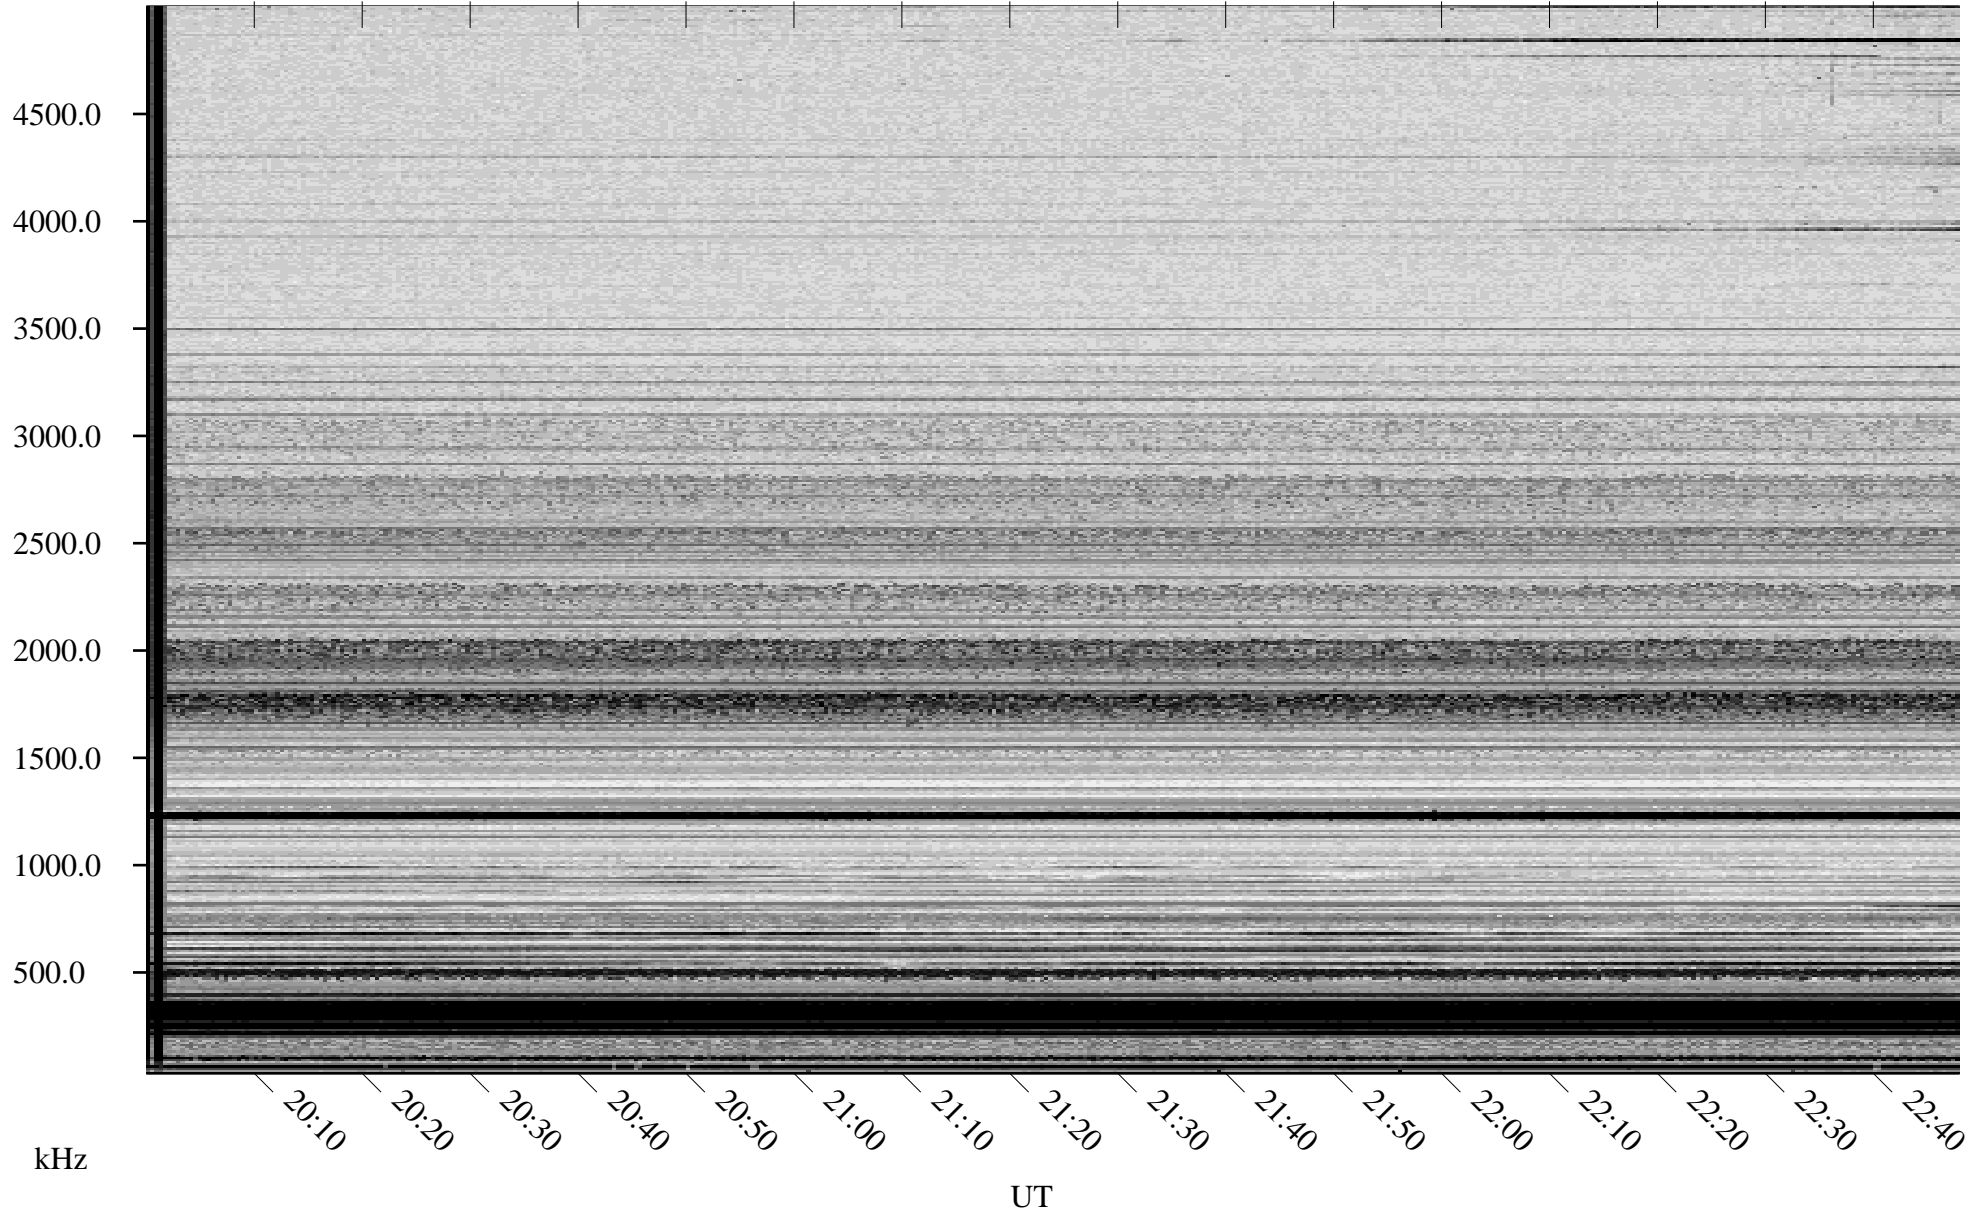

03/21/2006 Churchill, Manitoba

Linear Scale Black = 161 White = 15

ch06080l.r00m max_12

Page 1

03/21/2006 Churchill, Manitoba

Linear Scale Black = 161 White = 15

ch06080l.r00m max_12

Page 2

03/22/2006 Churchill, Manitoba

Linear Scale Black = 161 White = 15

ch06080l.r00m max_12

Page 3

03/22/2006 Churchill, Manitoba

Linear Scale Black = 161 White = 15

ch06080l.r00m max_12

Page 4

03/22/2006 Churchill, Manitoba

Linear Scale Black = 161 White = 15

ch06080l.r00m max_12

03/22/2006 Churchill, Manitoba

Linear Scale Black = 161 White = 15

ch06080l.r00m max_12

Page 6

03/22/2006 Churchill, Manitoba

Linear Scale Black = 161 White = 15

ch06080l.r00m max_12

Page 7

03/22/2006 Churchill, Manitoba

Linear Scale Black = 161 White = 15

ch06080l.r00m max_12