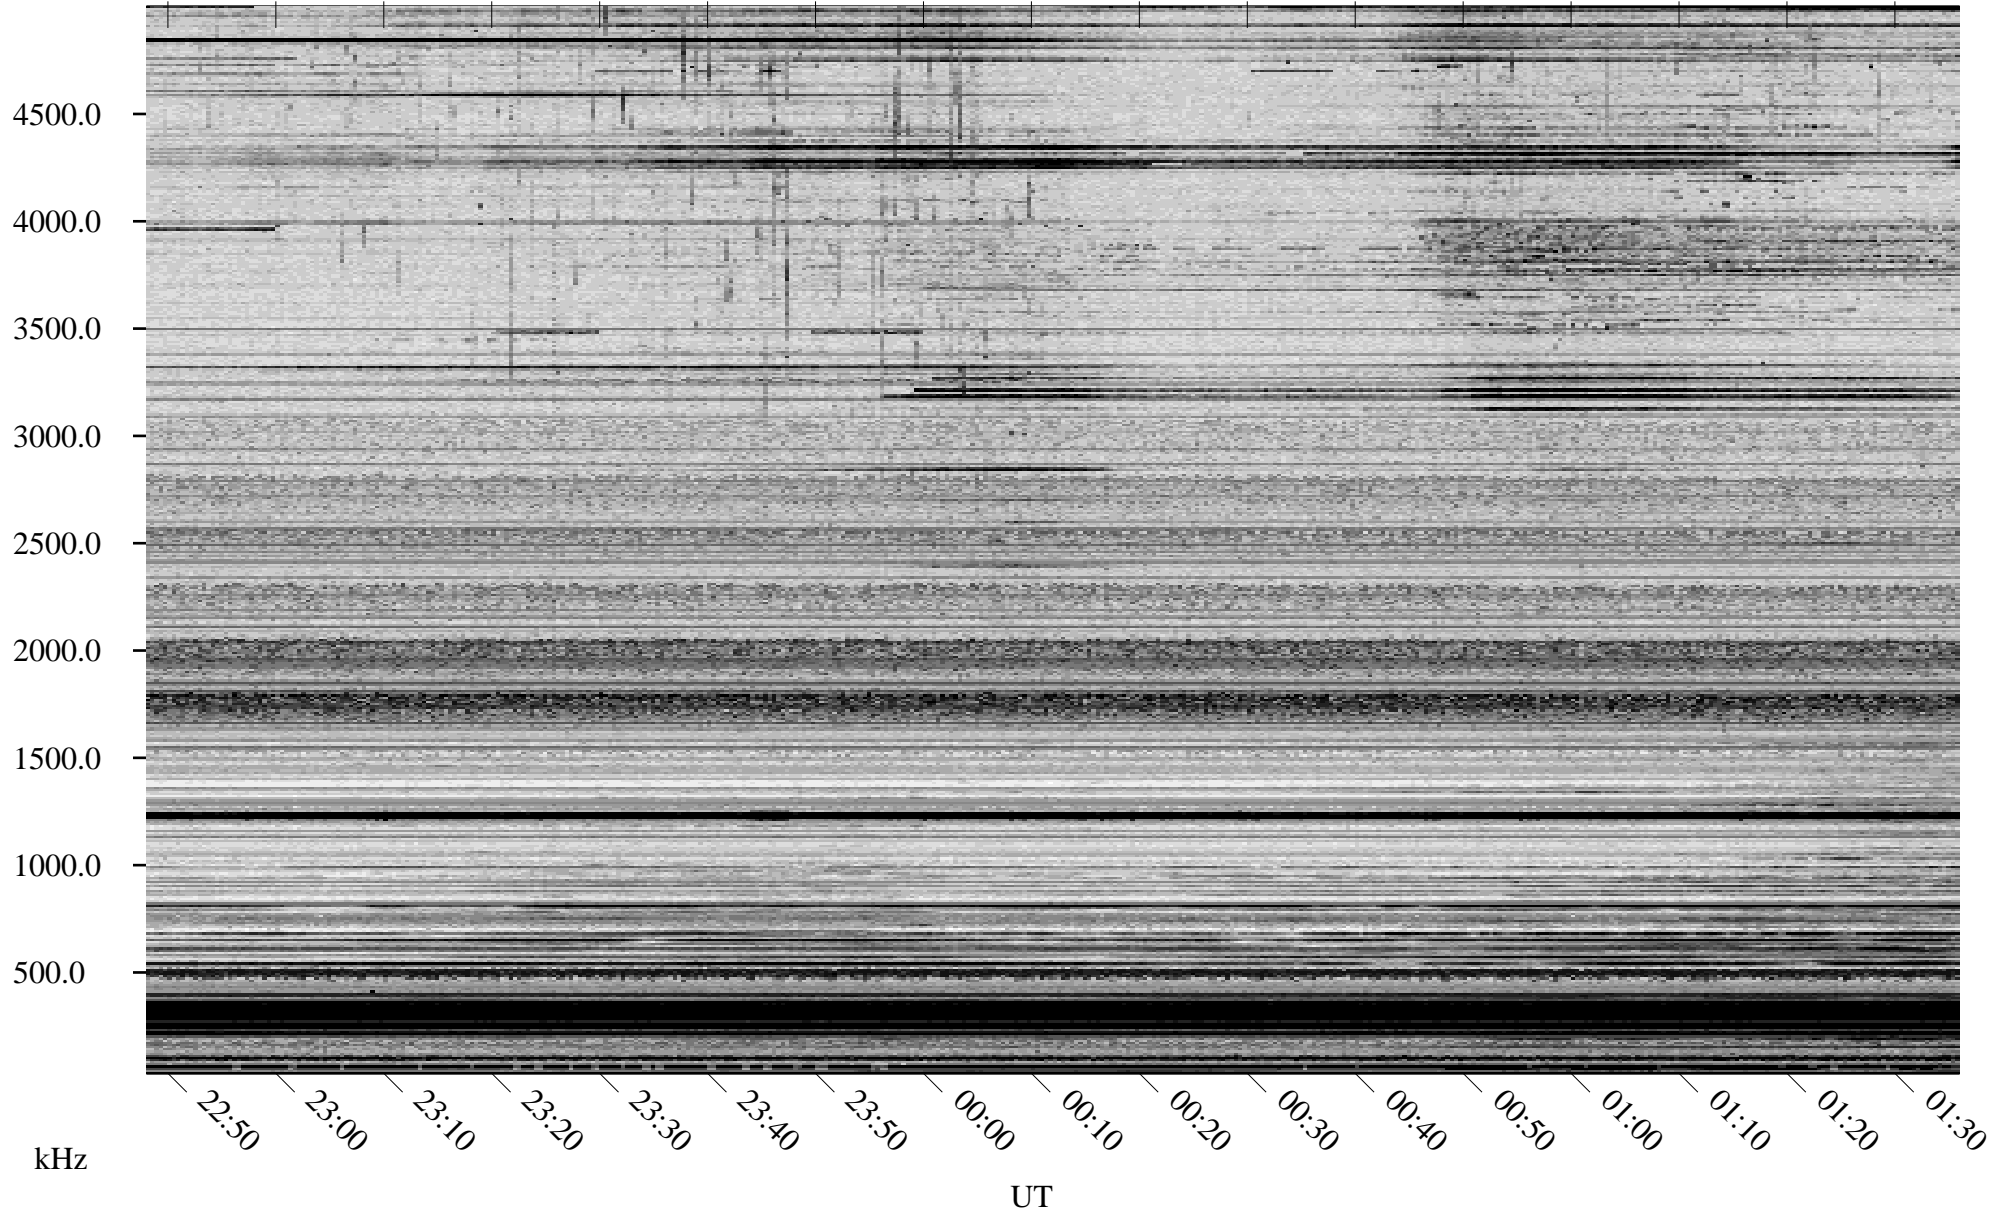

03/21/2006 Churchill, Manitoba

Linear Scale Black = 161 White = 15

ch06080l.r00m max_12

Page 1

03/21/2006 Churchill, Manitoba

Linear Scale Black = 161 White = 15

ch06080l.r00m max_12

Page 2

03/22/2006 Churchill, Manitoba

Linear Scale Black = 161 White = 15

ch06080l.r00m max_12

Page 3

03/22/2006 Churchill, Manitoba

Linear Scale Black = 161 White = 15

ch06080l.r00m max_12

Page 4

03/22/2006 Churchill, Manitoba

Linear Scale Black = 161 White = 15

ch06080l.r00m max_12

03/22/2006 Churchill, Manitoba

Linear Scale Black = 161 White = 15

ch06080l.r00m max_12

Page 6

03/22/2006 Churchill, Manitoba

Linear Scale Black = 161 White = 15

ch06080l.r00m max_12

Page 7

03/22/2006 Churchill, Manitoba

Linear Scale Black = 161 White = 15

ch06080l.r00m max_12