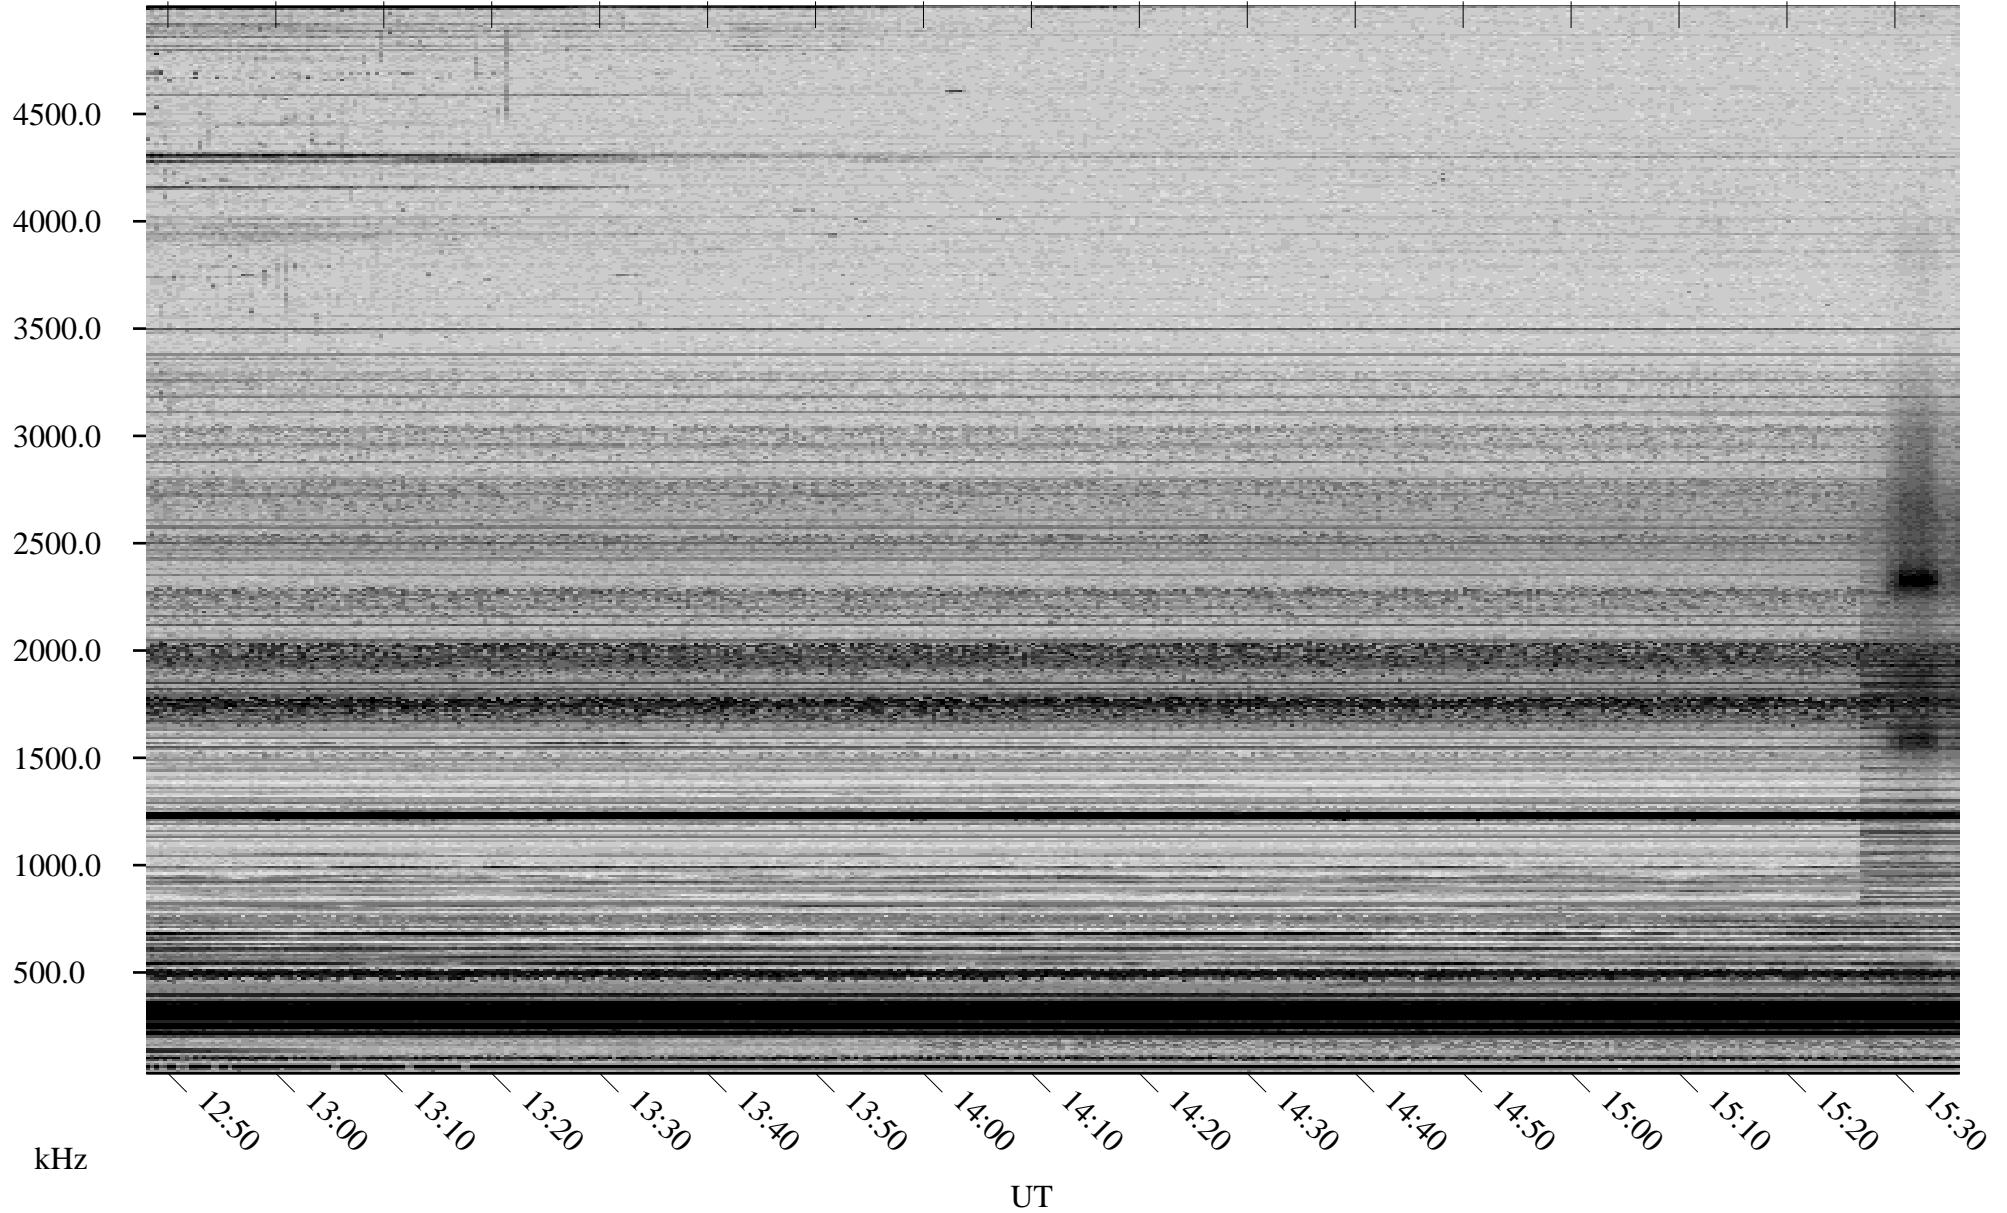

03/21/2006 Churchill, Manitoba

Linear Scale Black = 161 White = 15

ch06080l.r00m max_12

Page 1

03/21/2006 Churchill, Manitoba

Linear Scale Black = 161 White = 15

ch06080l.r00m max_12

Page 2

03/22/2006 Churchill, Manitoba

Linear Scale Black = 161 White = 15

ch06080l.r00m max_12

Page 3

03/22/2006 Churchill, Manitoba

Linear Scale Black = 161 White = 15

ch06080l.r00m max_12

Page 4

03/22/2006 Churchill, Manitoba

Linear Scale Black = 161 White = 15

ch06080l.r00m max_12

03/22/2006 Churchill, Manitoba

Linear Scale Black = 161 White = 15

ch06080l.r00m max_12

Page 6

03/22/2006 Churchill, Manitoba

Linear Scale Black = 161 White = 15

ch06080l.r00m max_12

Page 7

03/22/2006 Churchill, Manitoba

Linear Scale Black = 161 White = 15

ch06080l.r00m max_12