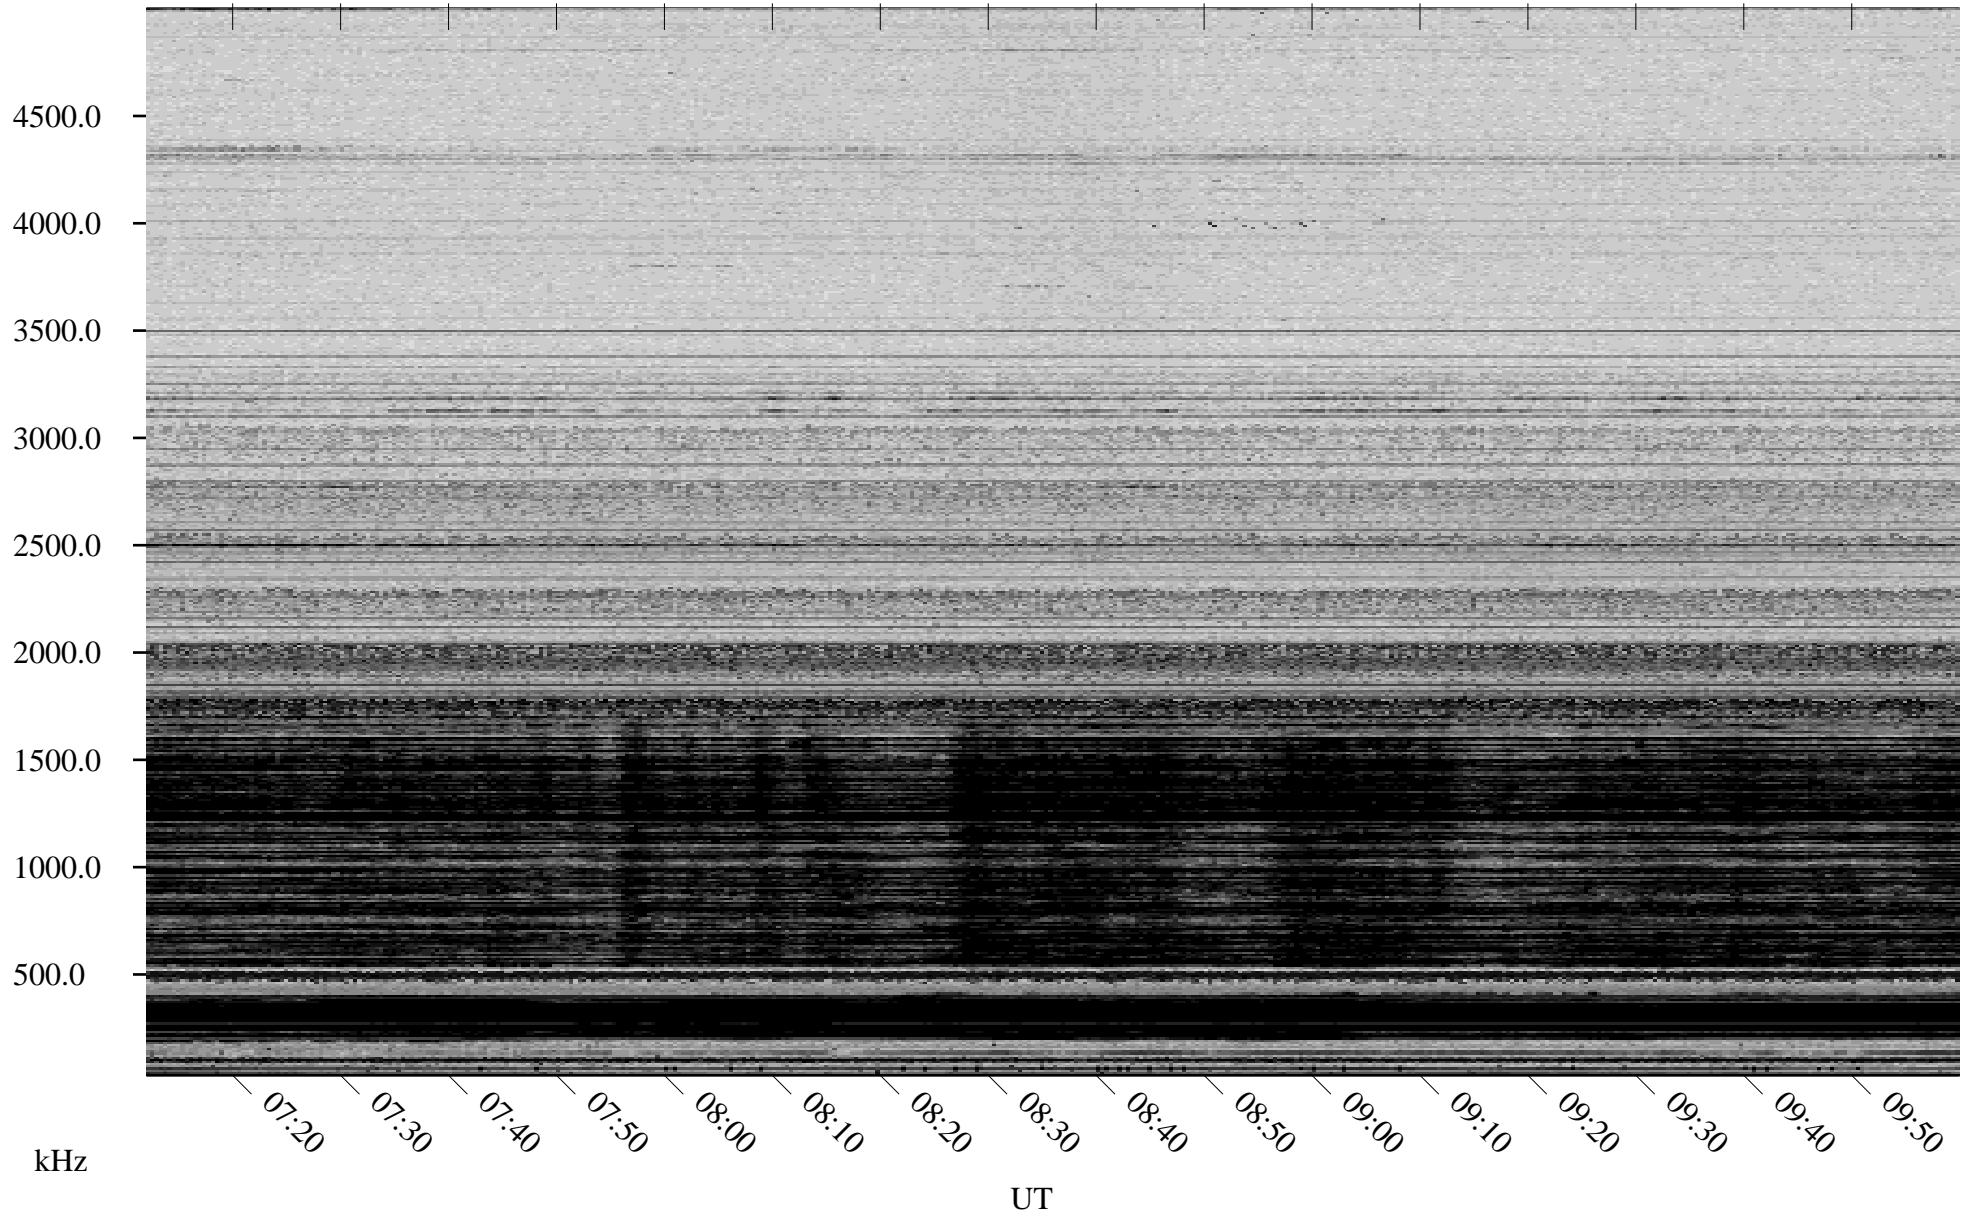

03/21/2006 Churchill, Manitoba

Linear Scale Black = 161 White = 15

ch06080l.r00m max_12

Page 1

03/21/2006 Churchill, Manitoba

Linear Scale Black = 161 White = 15

ch06080l.r00m max_12

Page 2

03/22/2006 Churchill, Manitoba

Linear Scale Black = 161 White = 15

ch06080l.r00m max_12

Page 3

03/22/2006 Churchill, Manitoba

Linear Scale Black = 161 White = 15

ch06080l.r00m max_12

Page 4

03/22/2006 Churchill, Manitoba

Linear Scale Black = 161 White = 15

ch06080l.r00m max_12

03/22/2006 Churchill, Manitoba

Linear Scale Black = 161 White = 15

ch06080l.r00m max_12

Page 6

03/22/2006 Churchill, Manitoba

Linear Scale Black = 161 White = 15

ch06080l.r00m max_12

Page 7

03/22/2006 Churchill, Manitoba

Linear Scale Black = 161 White = 15

ch06080l.r00m max_12