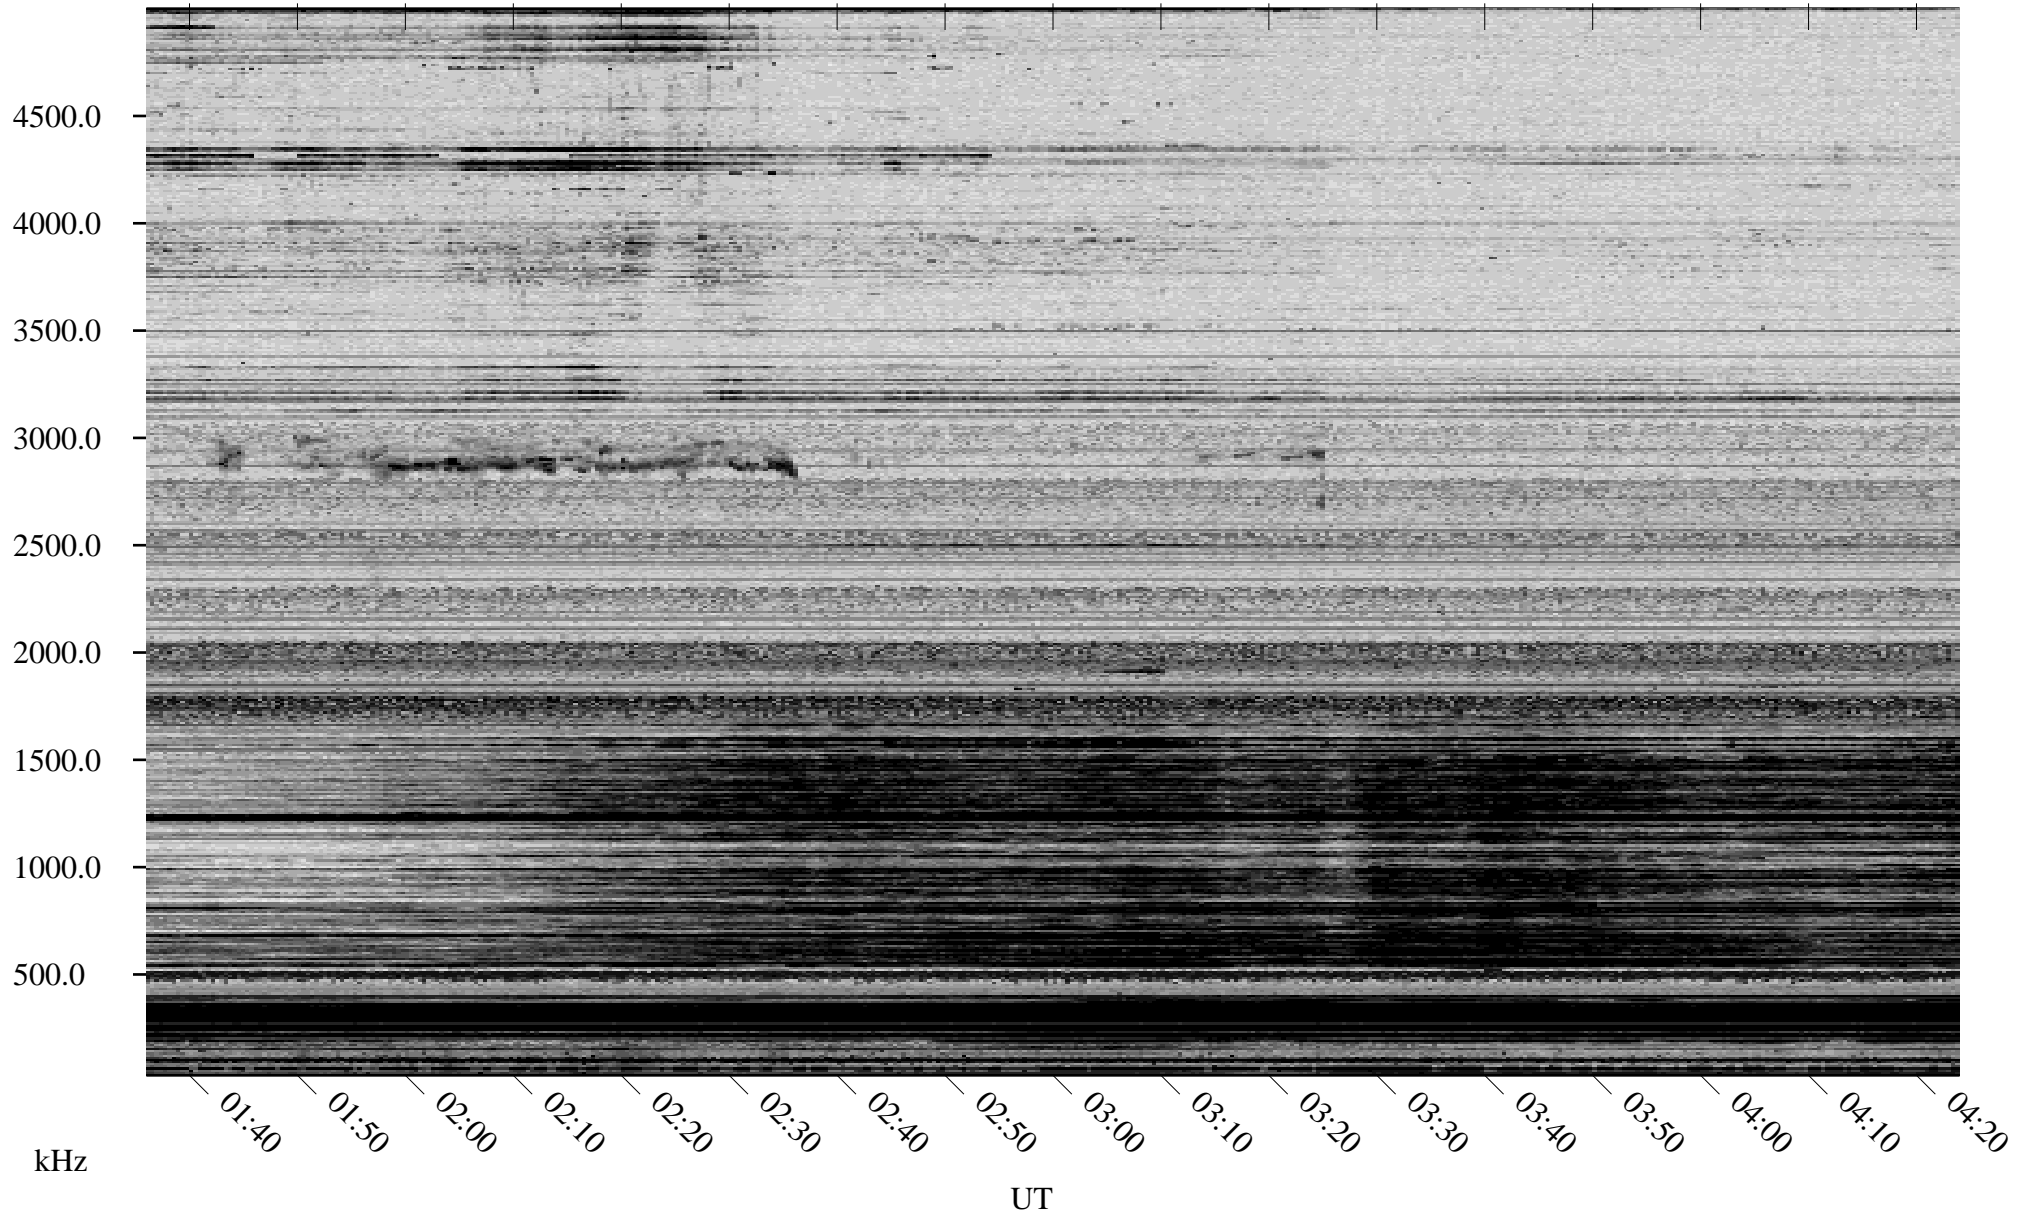

03/21/2006 Churchill, Manitoba

Linear Scale Black = 161 White = 15

ch06080l.r00m max_12

Page 1

03/21/2006 Churchill, Manitoba

Linear Scale Black = 161 White = 15

ch06080l.r00m max_12

Page 2

03/22/2006 Churchill, Manitoba

Linear Scale Black = 161 White = 15

ch06080l.r00m max_12

Page 3

03/22/2006 Churchill, Manitoba

Linear Scale Black = 161 White = 15

ch06080l.r00m max_12

Page 4

03/22/2006 Churchill, Manitoba

Linear Scale Black = 161 White = 15

ch06080l.r00m max_12

03/22/2006 Churchill, Manitoba

Linear Scale Black = 161 White = 15

ch06080l.r00m max_12

Page 6

03/22/2006 Churchill, Manitoba

Linear Scale Black = 161 White = 15

ch06080l.r00m max_12

Page 7

03/22/2006 Churchill, Manitoba

Linear Scale Black = 161 White = 15

ch06080l.r00m max_12