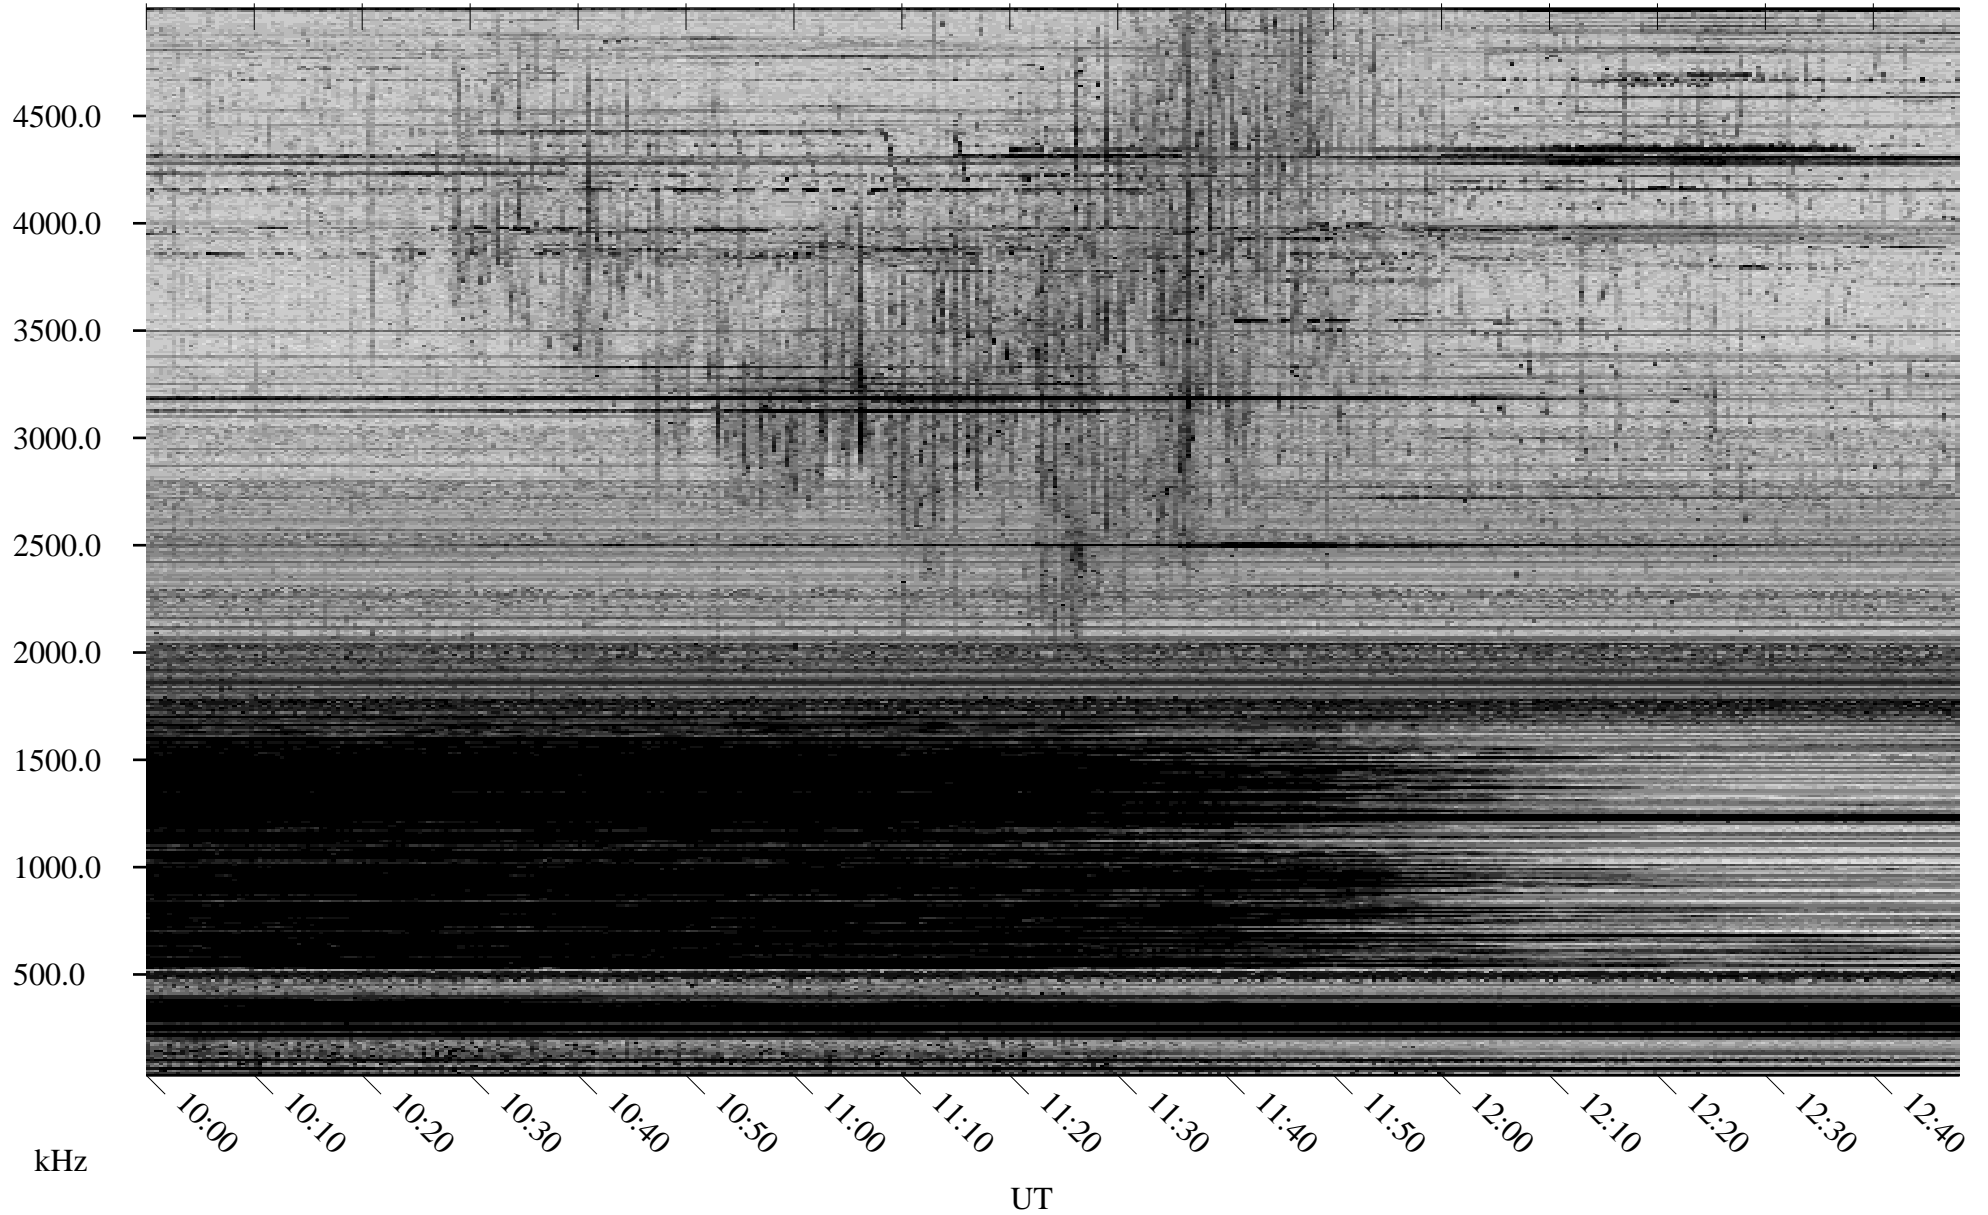

03/22/2006 Churchill, Manitoba

Linear Scale Black = 161 White = 15

ch060811.r00m max_12

Page 1

03/22/2006 Churchill, Manitoba

Linear Scale Black = 161 White = 15

ch060811.r00m max_12

Page 2

03/23/2006 Churchill, Manitoba

Linear Scale Black = 161 White = 15

ch060811.r00m max_12

Page 3

03/23/2006 Churchill, Manitoba

Linear Scale Black = 161 White = 15

ch060811.r00m max_12

Page 4

03/23/2006 Churchill, Manitoba

Linear Scale Black = 161 White = 15

ch060811.r00m max_12

Page 5

03/23/2006 Churchill, Manitoba

Linear Scale Black = 161 White = 15

ch060811.r00m max_12

Page 6

03/23/2006 Churchill, Manitoba

Linear Scale Black = 161 White = 15

ch060811.r00m max_12

Page 7

03/23/2006 Churchill, Manitoba

Linear Scale Black = 161 White = 15

ch060811.r00m max_12