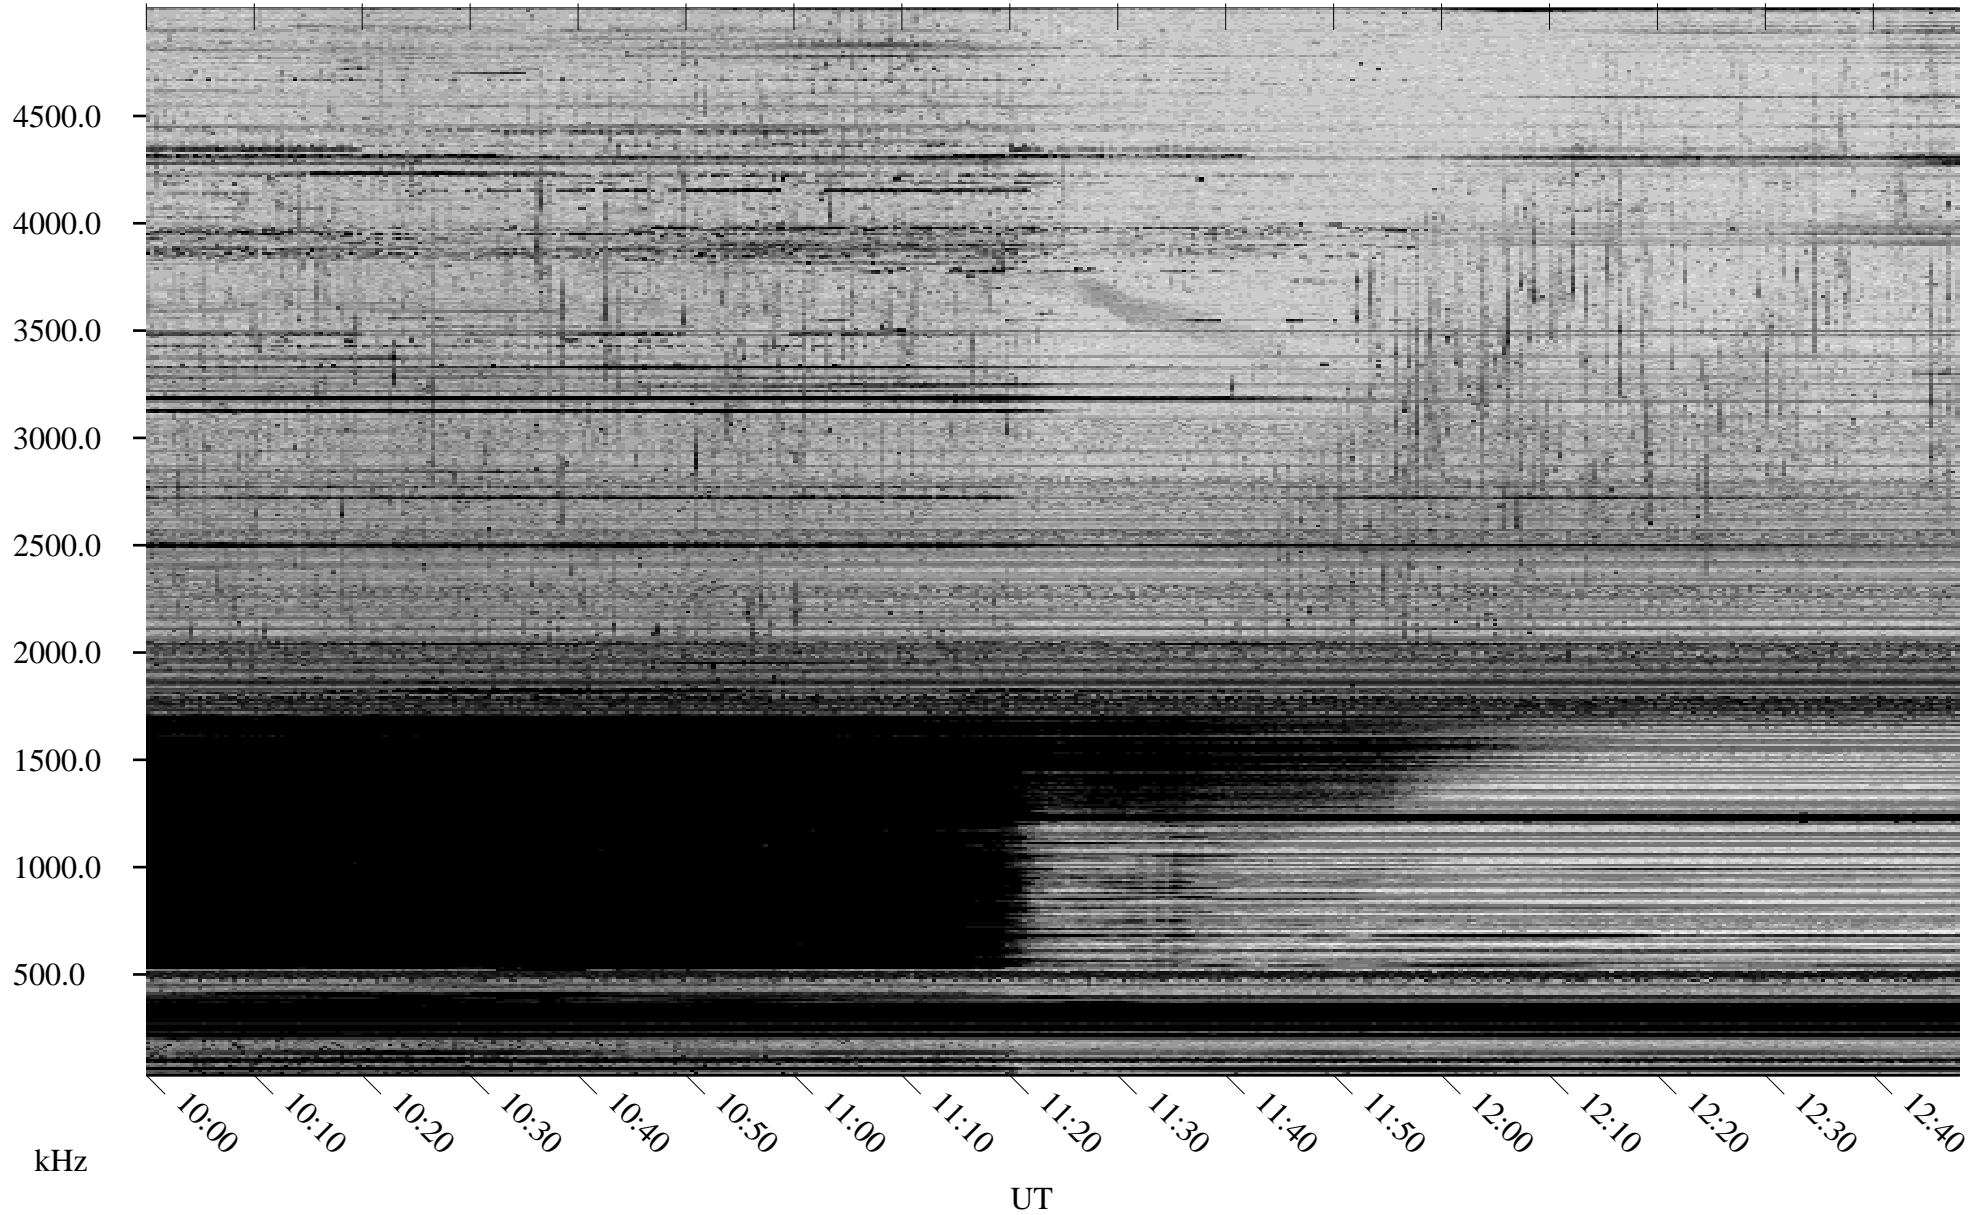

03/23/2006 Churchill, Manitoba

Linear Scale Black = 161 White = 15

ch06082l.r00m max_12

Page 1

03/23/2006 Churchill, Manitoba

Linear Scale Black = 161 White = 15

ch06082l.r00m max_12

Page 2

03/24/2006 Churchill, Manitoba

Linear Scale Black = 161 White = 15

ch06082l.r00m max_12

Page 3

03/24/2006 Churchill, Manitoba

Linear Scale Black = 161 White = 15

ch06082l.r00m max_12

Page 4

03/24/2006 Churchill, Manitoba

Linear Scale Black = 161 White = 15

ch06082l.r00m max_12

Page 5

03/24/2006 Churchill, Manitoba

Linear Scale Black = 161 White = 15

ch06082l.r00m max_12

Page 6

03/24/2006 Churchill, Manitoba

Linear Scale Black = 161 White = 15

ch06082l.r00m max_12

Page 7

03/24/2006 Churchill, Manitoba

Linear Scale Black = 161 White = 15

ch06082l.r00m max_12