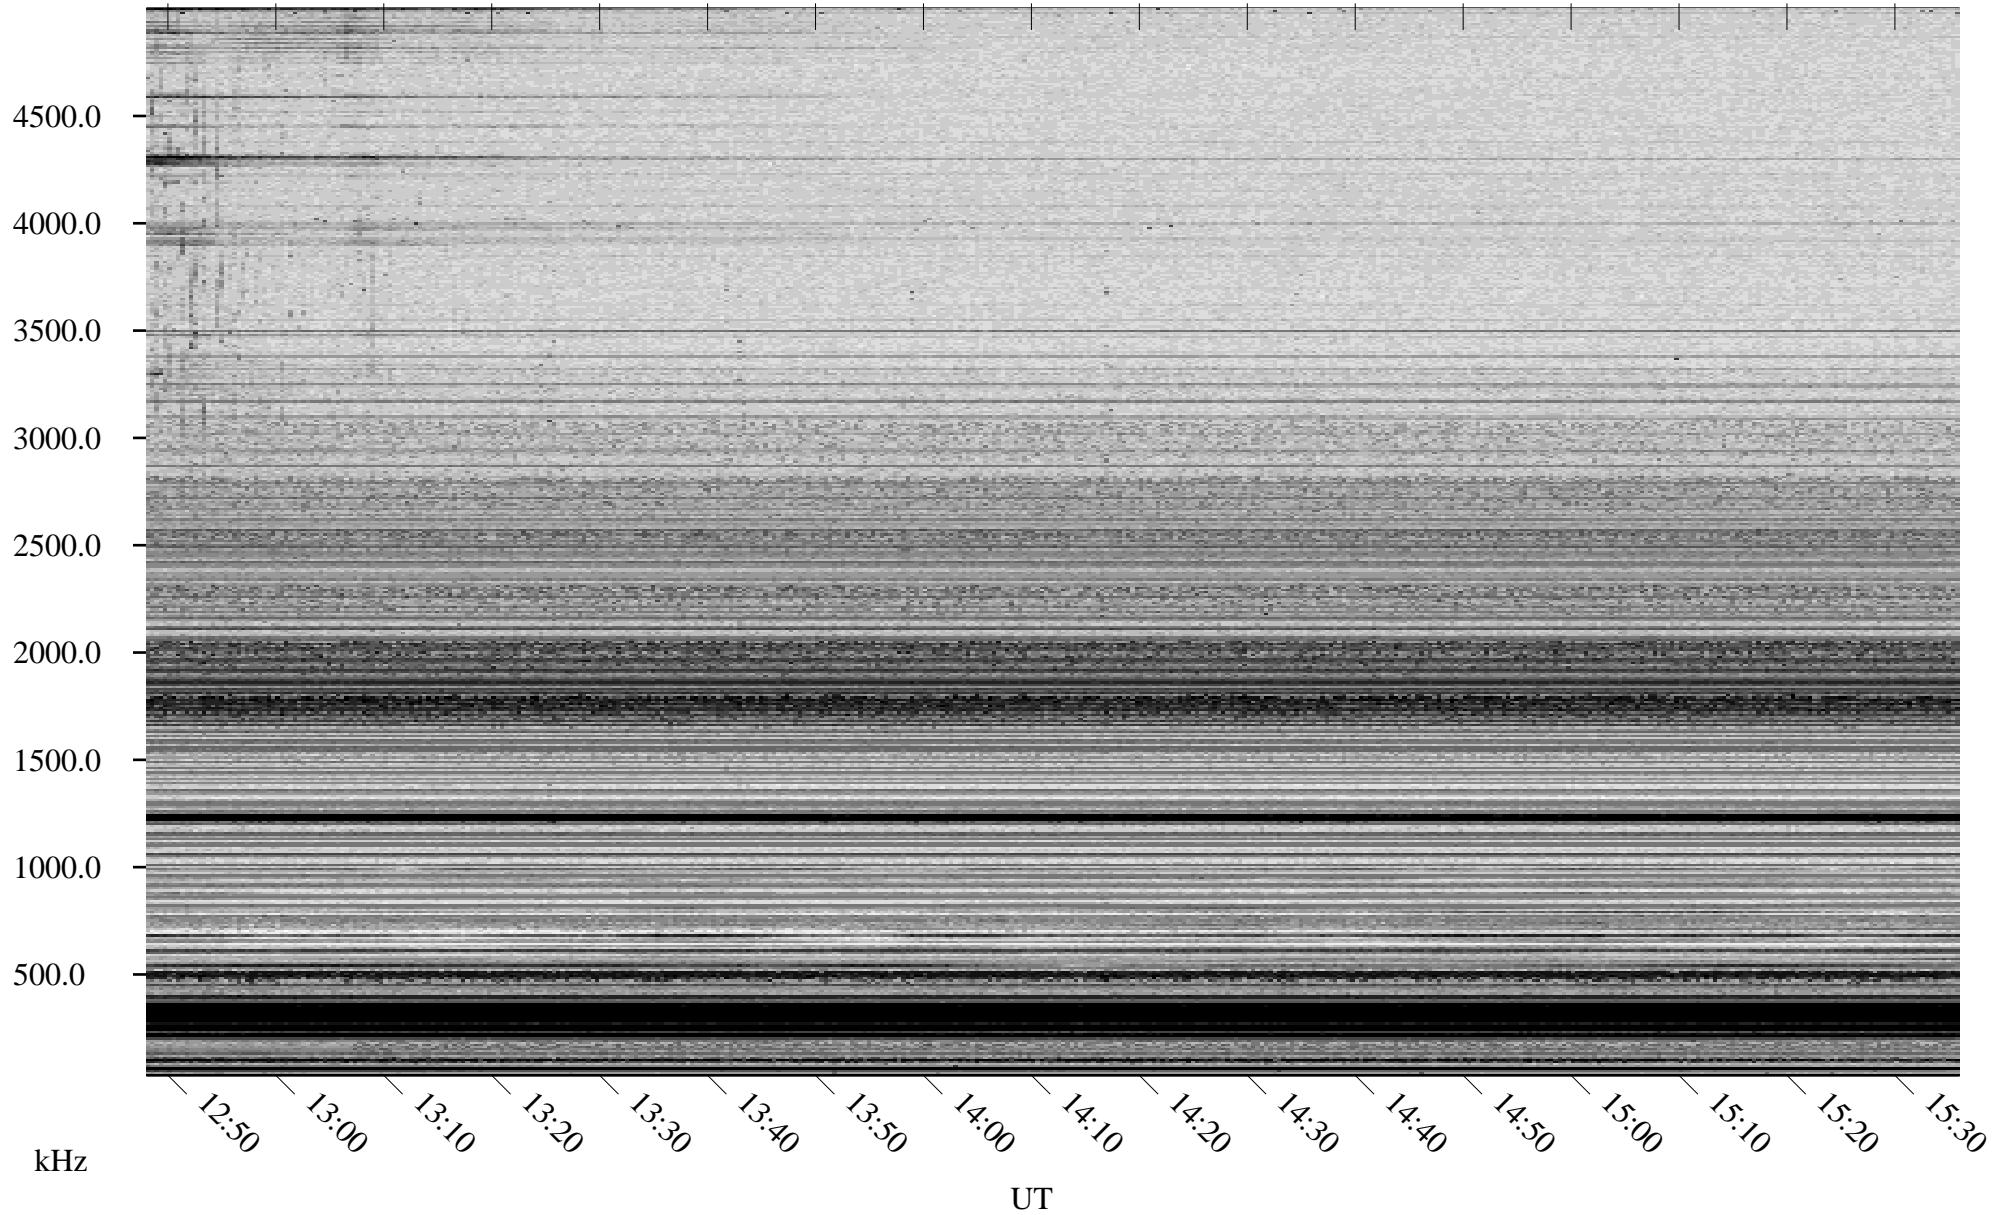

03/23/2006 Churchill, Manitoba

Linear Scale Black = 161 White = 15

ch06082l.r00m max_12

Page 1

03/23/2006 Churchill, Manitoba

Linear Scale Black = 161 White = 15

ch06082l.r00m max_12

Page 2

03/24/2006 Churchill, Manitoba

Linear Scale Black = 161 White = 15

ch06082l.r00m max_12

Page 3

03/24/2006 Churchill, Manitoba

Linear Scale Black = 161 White = 15

ch06082l.r00m max_12

Page 4

03/24/2006 Churchill, Manitoba

Linear Scale Black = 161 White = 15

ch06082l.r00m max_12

Page 5

03/24/2006 Churchill, Manitoba

Linear Scale Black = 161 White = 15

ch06082l.r00m max_12

Page 6

03/24/2006 Churchill, Manitoba

Linear Scale Black = 161 White = 15

ch06082l.r00m max_12

Page 7

03/24/2006 Churchill, Manitoba

Linear Scale Black = 161 White = 15

ch06082l.r00m max_12