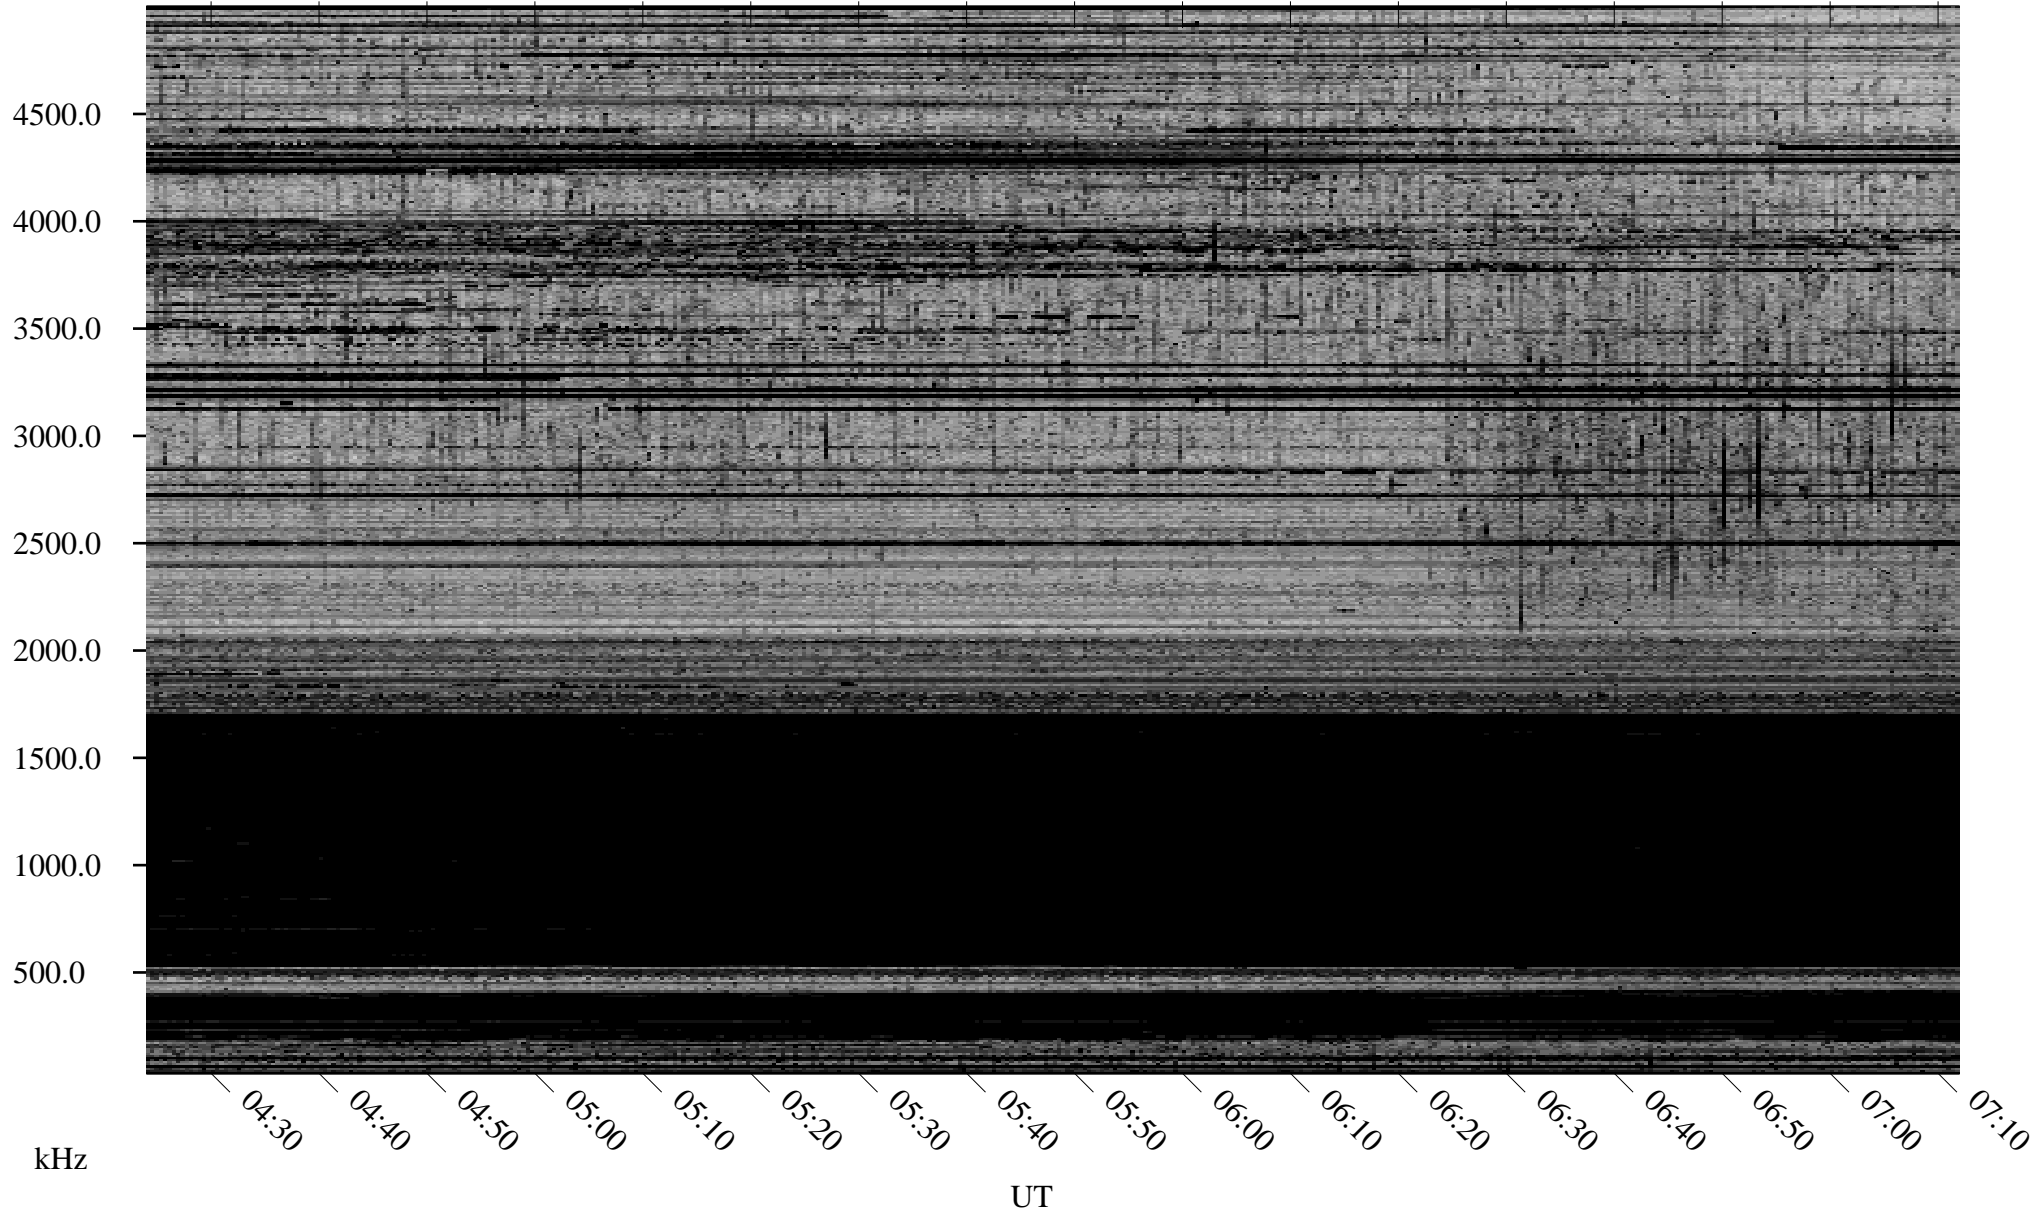

03/23/2006 Churchill, Manitoba

Linear Scale Black = 161 White = 15

ch06082l.r00m max_12

Page 1

03/23/2006 Churchill, Manitoba

Linear Scale Black = 161 White = 15

ch06082l.r00m max_12

Page 2

03/24/2006 Churchill, Manitoba

Linear Scale Black = 161 White = 15

ch06082l.r00m max_12

Page 3

03/24/2006 Churchill, Manitoba

Linear Scale Black = 161 White = 15

ch06082l.r00m max_12

Page 4

03/24/2006 Churchill, Manitoba

Linear Scale Black = 161 White = 15

ch06082l.r00m max_12

Page 5

03/24/2006 Churchill, Manitoba

Linear Scale Black = 161 White = 15

ch06082l.r00m max_12

Page 6

03/24/2006 Churchill, Manitoba

Linear Scale Black = 161 White = 15

ch06082l.r00m max_12

Page 7

03/24/2006 Churchill, Manitoba

Linear Scale Black = 161 White = 15

ch06082l.r00m max_12