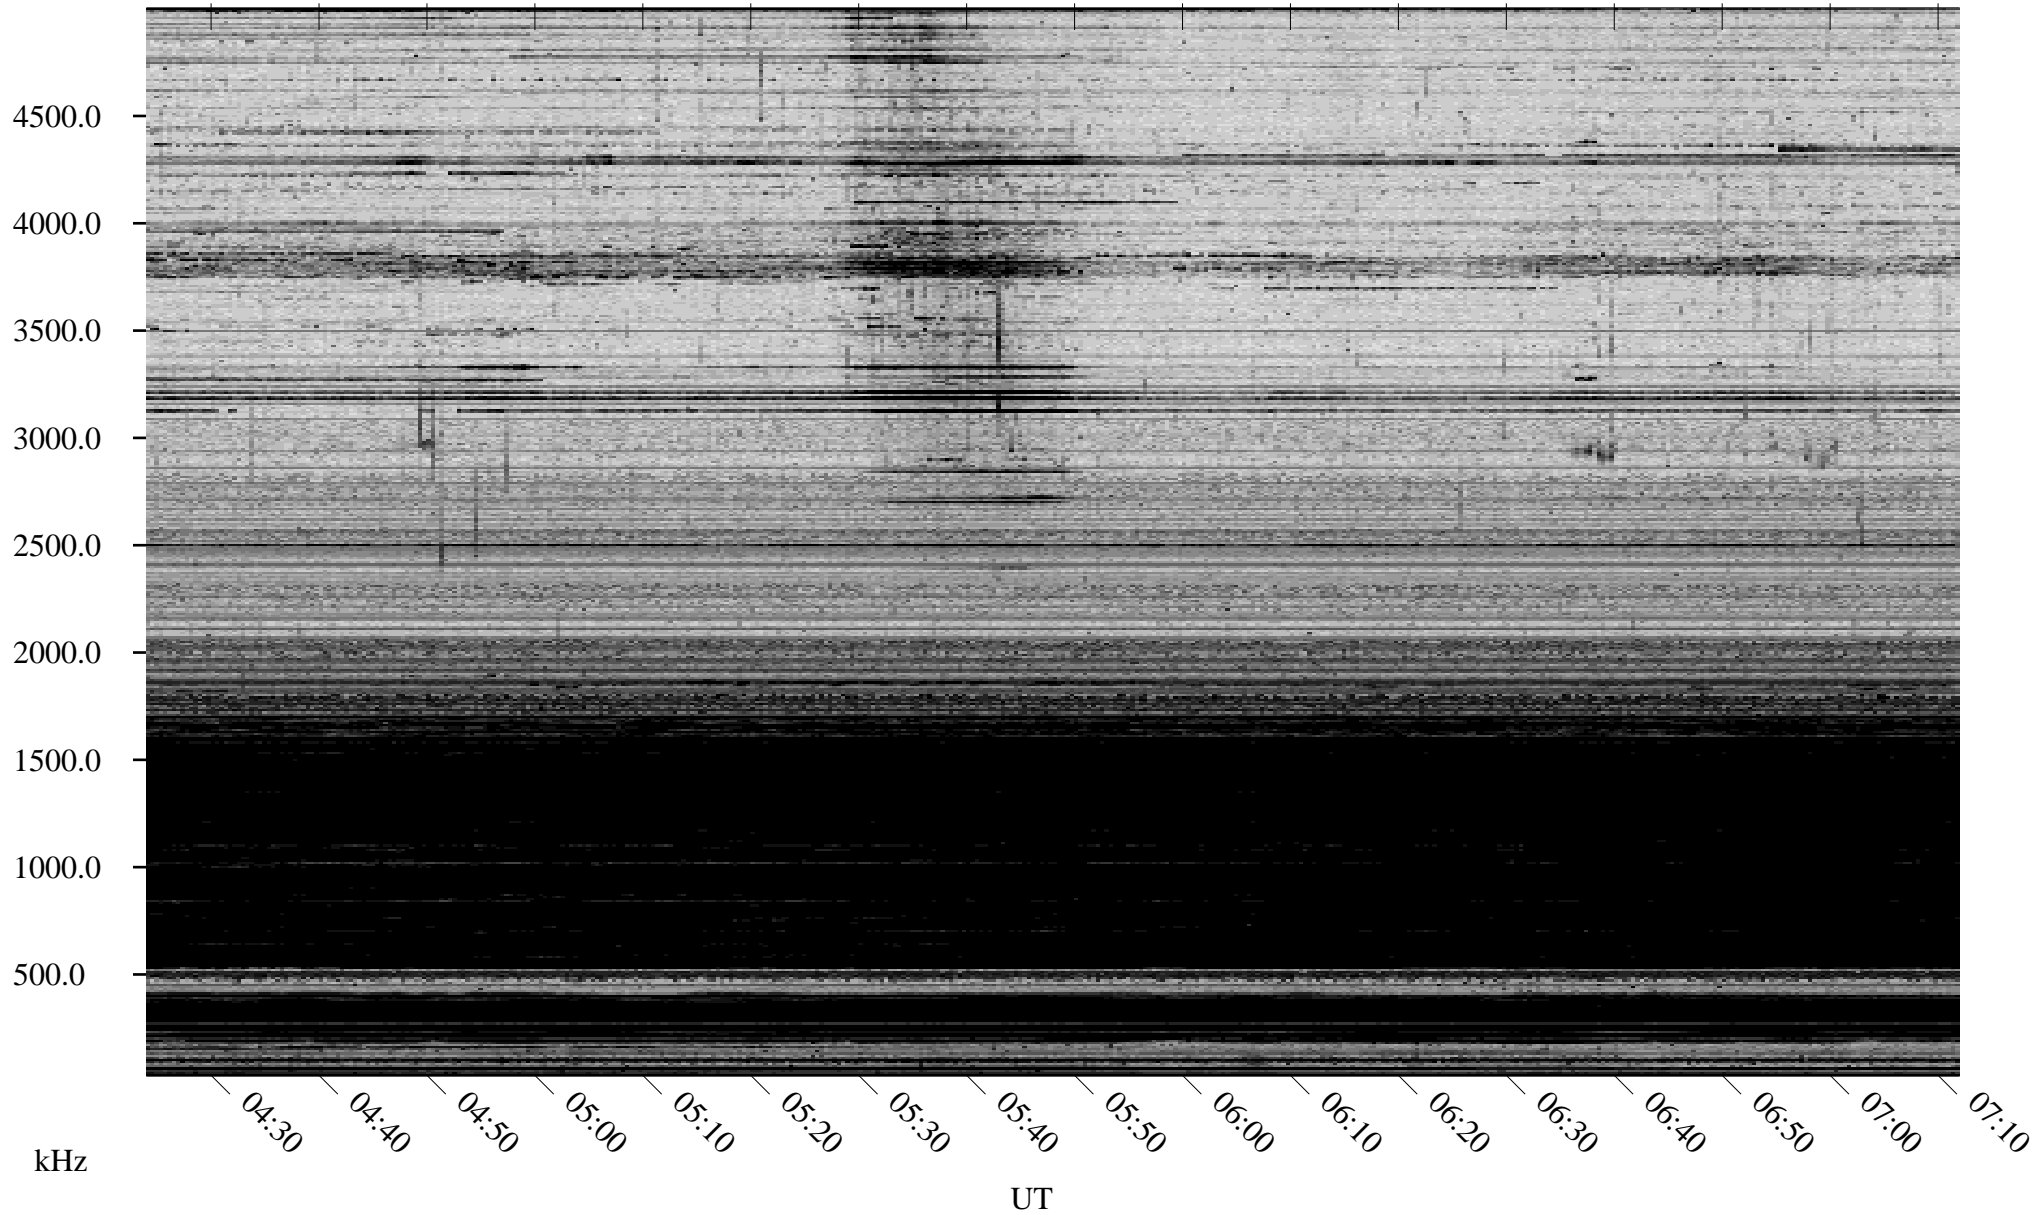

03/24/2006 Churchill, Manitoba

Linear Scale Black = 161 White = 15

ch06083l.r00m max_12

Page 1

03/24/2006 Churchill, Manitoba

Linear Scale Black = 161 White = 15

ch06083l.r00m max_12

Page 2

03/25/2006 Churchill, Manitoba

Linear Scale Black = 161 White = 15

ch06083l.r00m max_12

Page 3

03/25/2006 Churchill, Manitoba

Linear Scale Black = 161 White = 15

ch06083l.r00m max_12

Page 4

03/25/2006 Churchill, Manitoba

Linear Scale Black = 161 White = 15

ch06083l.r00m max_12

Page 5

03/25/2006 Churchill, Manitoba

Linear Scale Black = 161 White = 15

ch06083l.r00m max_12

Page 6

03/25/2006 Churchill, Manitoba

Linear Scale Black = 161 White = 15

ch06083l.r00m max_12

Page 7

03/25/2006 Churchill, Manitoba

Linear Scale Black = 161 White = 15

ch06083l.r00m max_12