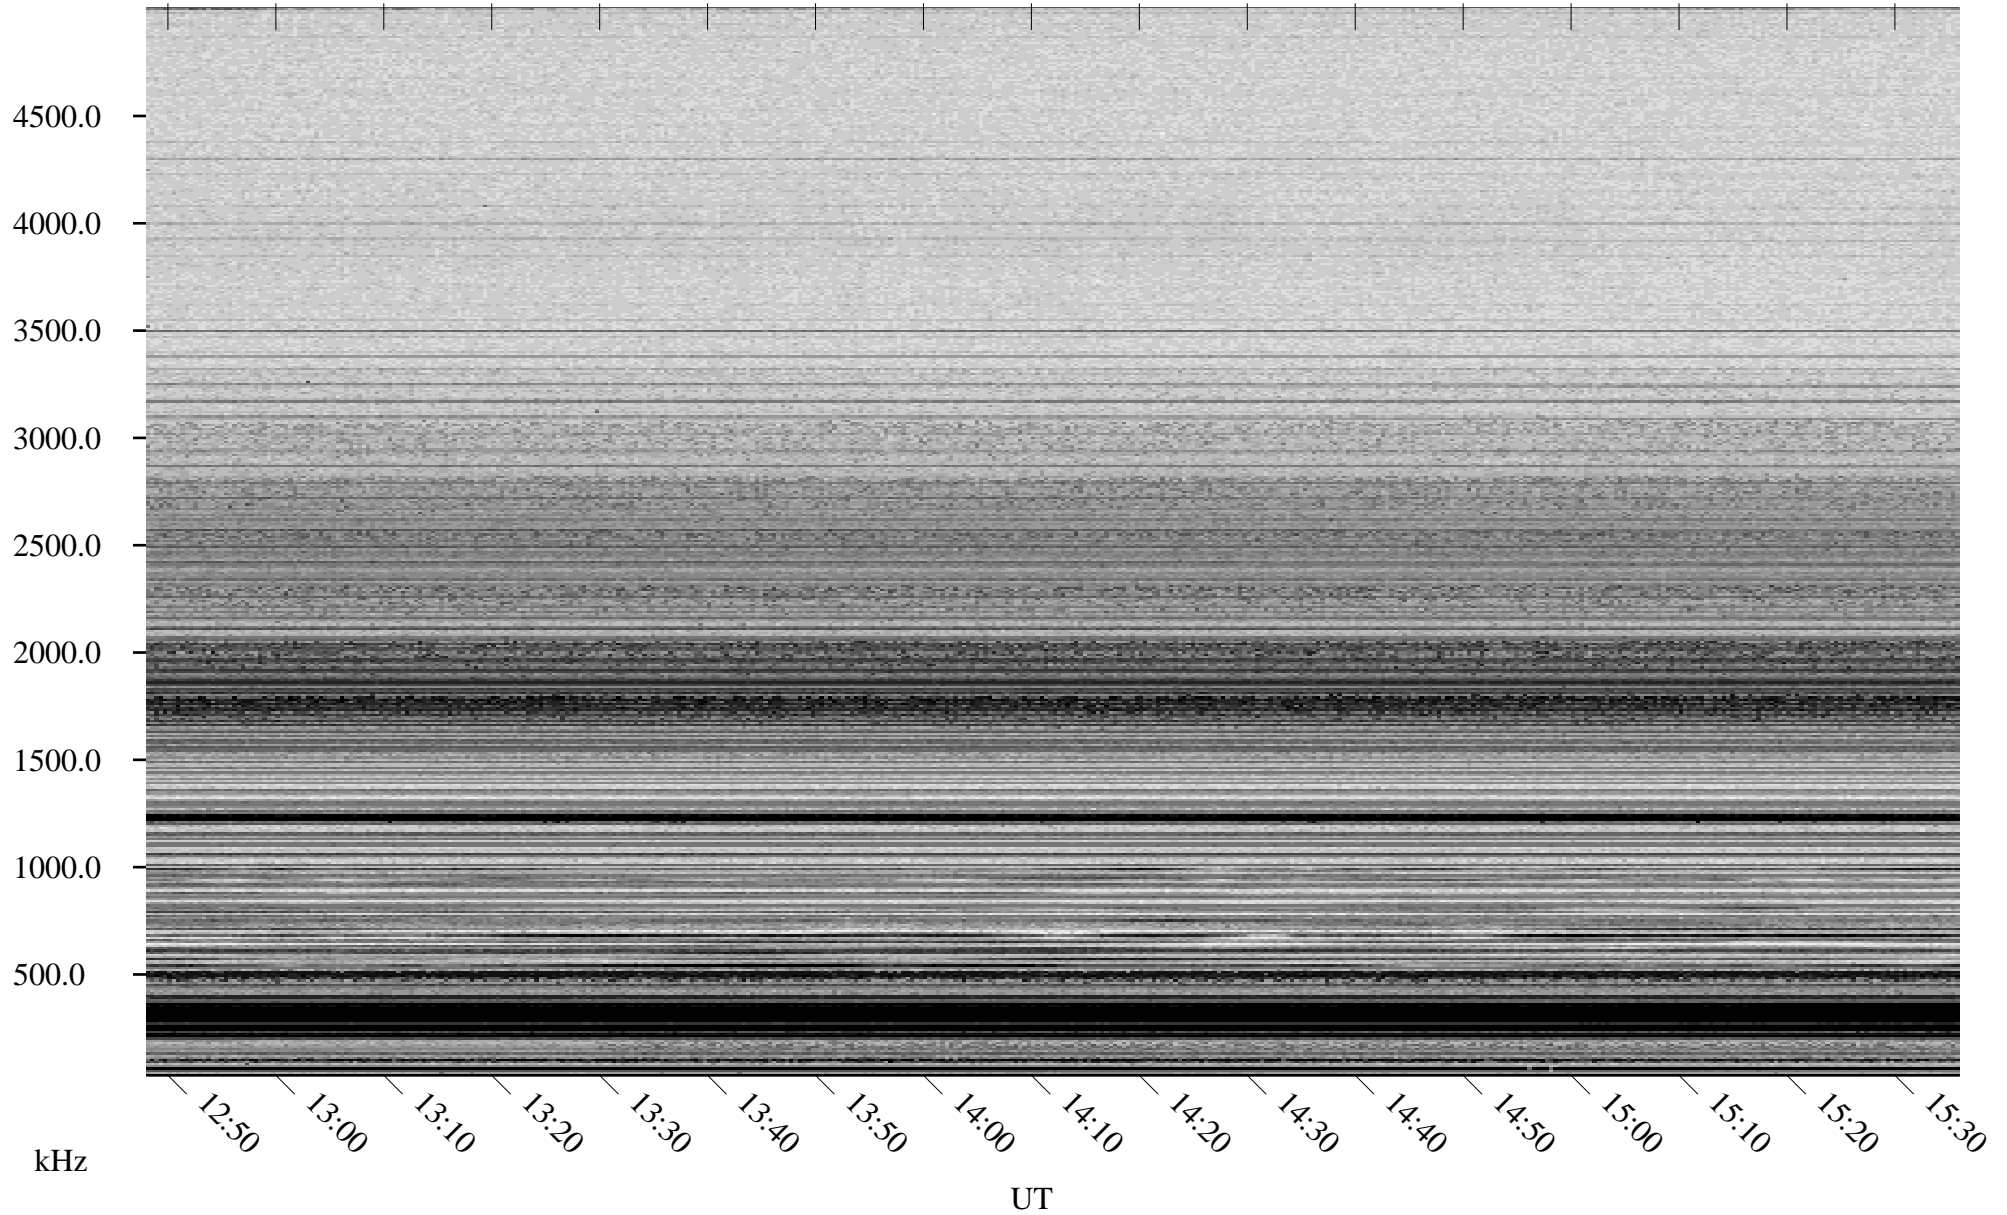

03/24/2006 Churchill, Manitoba

Linear Scale Black = 161 White = 15

ch06083l.r00m max_12

Page 1

03/24/2006 Churchill, Manitoba

Linear Scale Black = 161 White = 15

ch06083l.r00m max_12

Page 2

03/25/2006 Churchill, Manitoba

Linear Scale Black = 161 White = 15

ch06083l.r00m max_12

Page 3

03/25/2006 Churchill, Manitoba

Linear Scale Black = 161 White = 15

ch06083l.r00m max_12

Page 4

03/25/2006 Churchill, Manitoba

Linear Scale Black = 161 White = 15

ch06083l.r00m max_12

Page 5

03/25/2006 Churchill, Manitoba

Linear Scale Black = 161 White = 15

ch06083l.r00m max_12

Page 6

03/25/2006 Churchill, Manitoba

Linear Scale Black = 161 White = 15

ch06083l.r00m max_12

Page 7

03/25/2006 Churchill, Manitoba

Linear Scale Black = 161 White = 15

ch06083l.r00m max_12