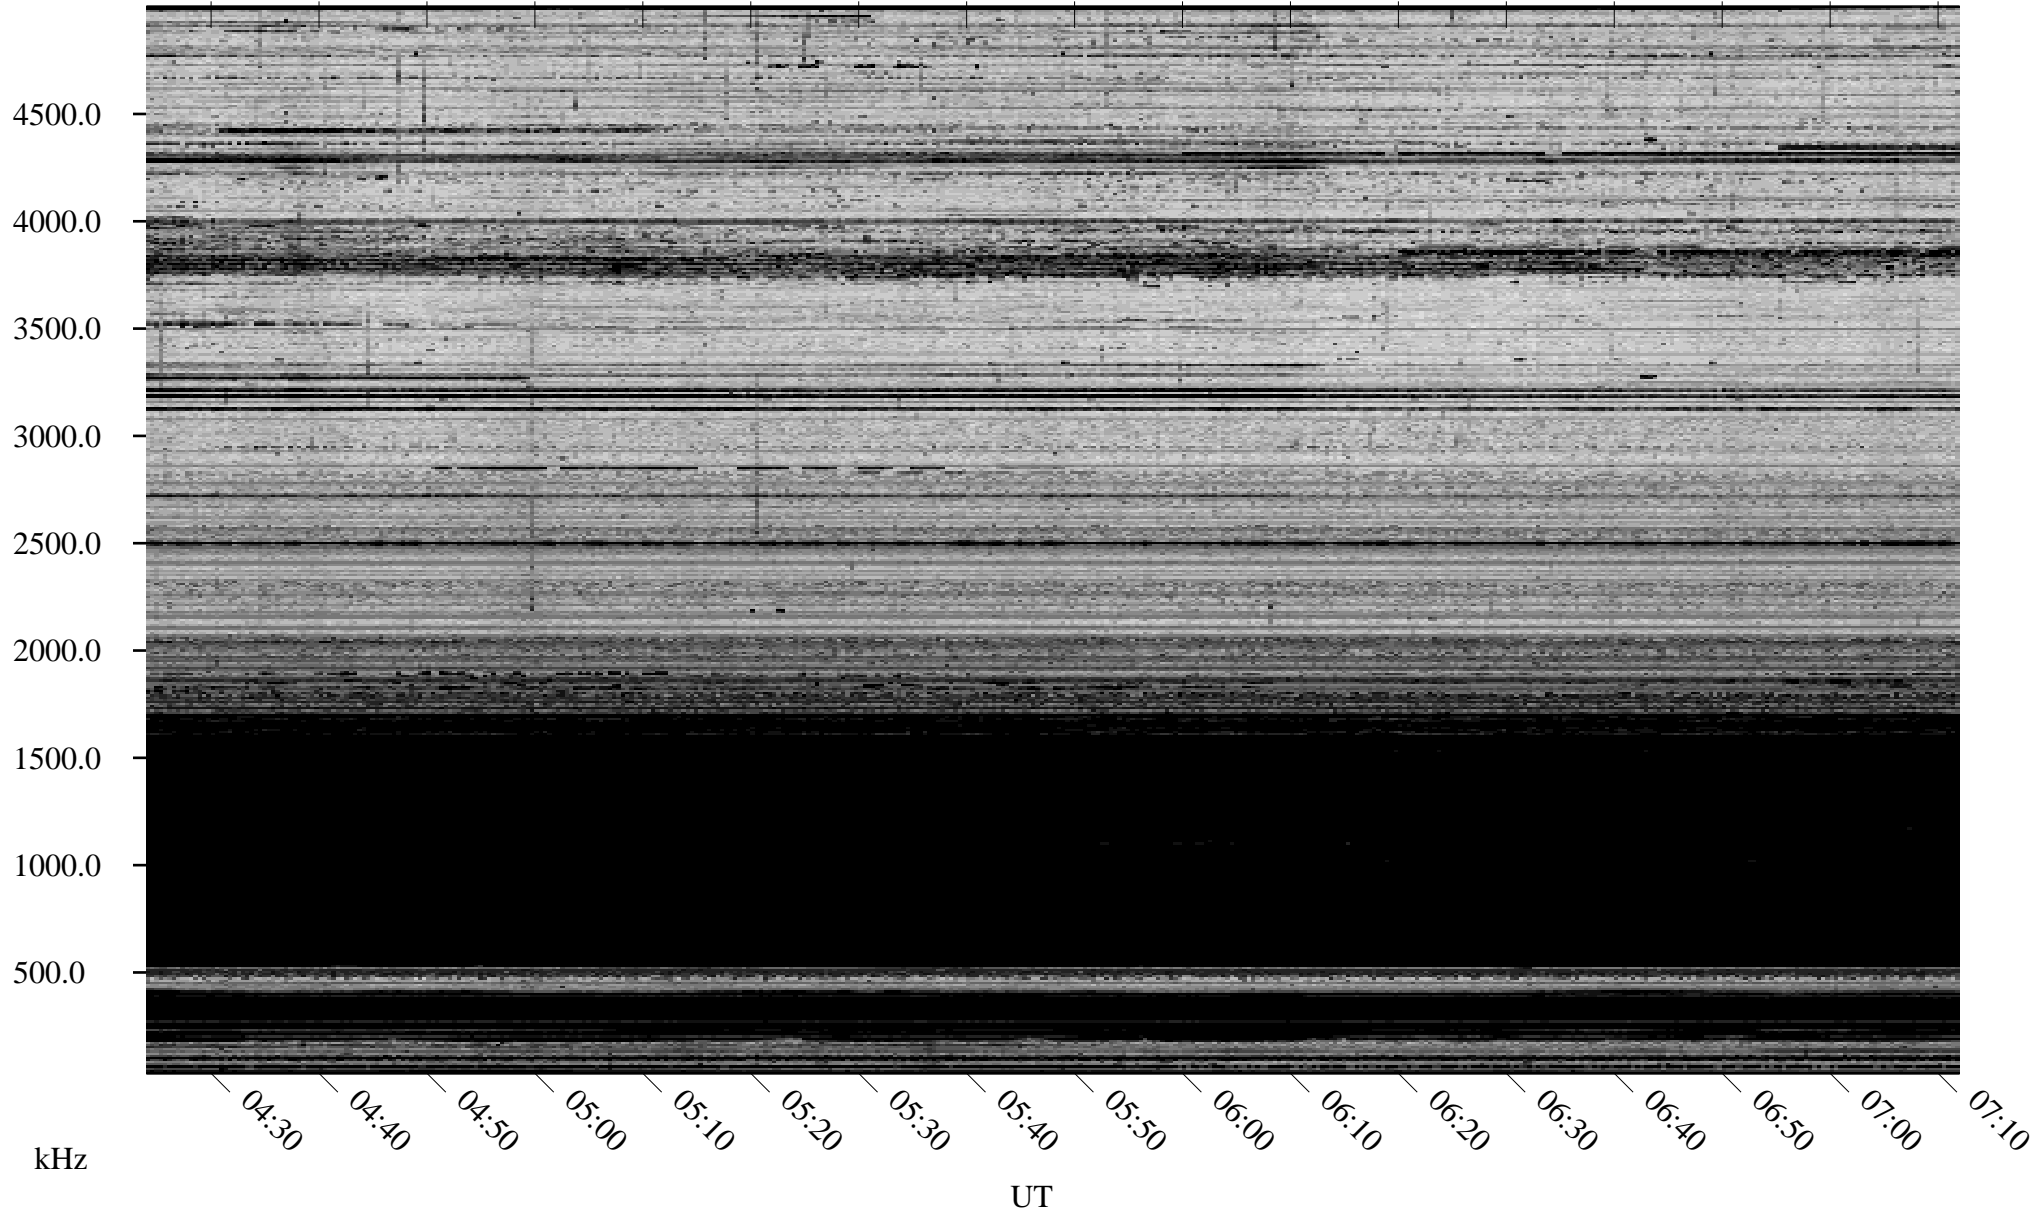

# 03/25/2006 Churchill, Manitoba

Linear Scale    Black = 161    White = 15

ch06084l.r00m max\_12

Page 1

# 03/25/2006 Churchill, Manitoba

Linear Scale    Black = 161    White = 15

ch06084l.r00m max\_12

Page 2

# 03/26/2006 Churchill, Manitoba

Linear Scale    Black = 161    White = 15

ch06084l.r00m max\_12

Page 3

# 03/26/2006 Churchill, Manitoba

Linear Scale    Black = 161    White = 15

ch06084l.r00m max\_12

Page 4