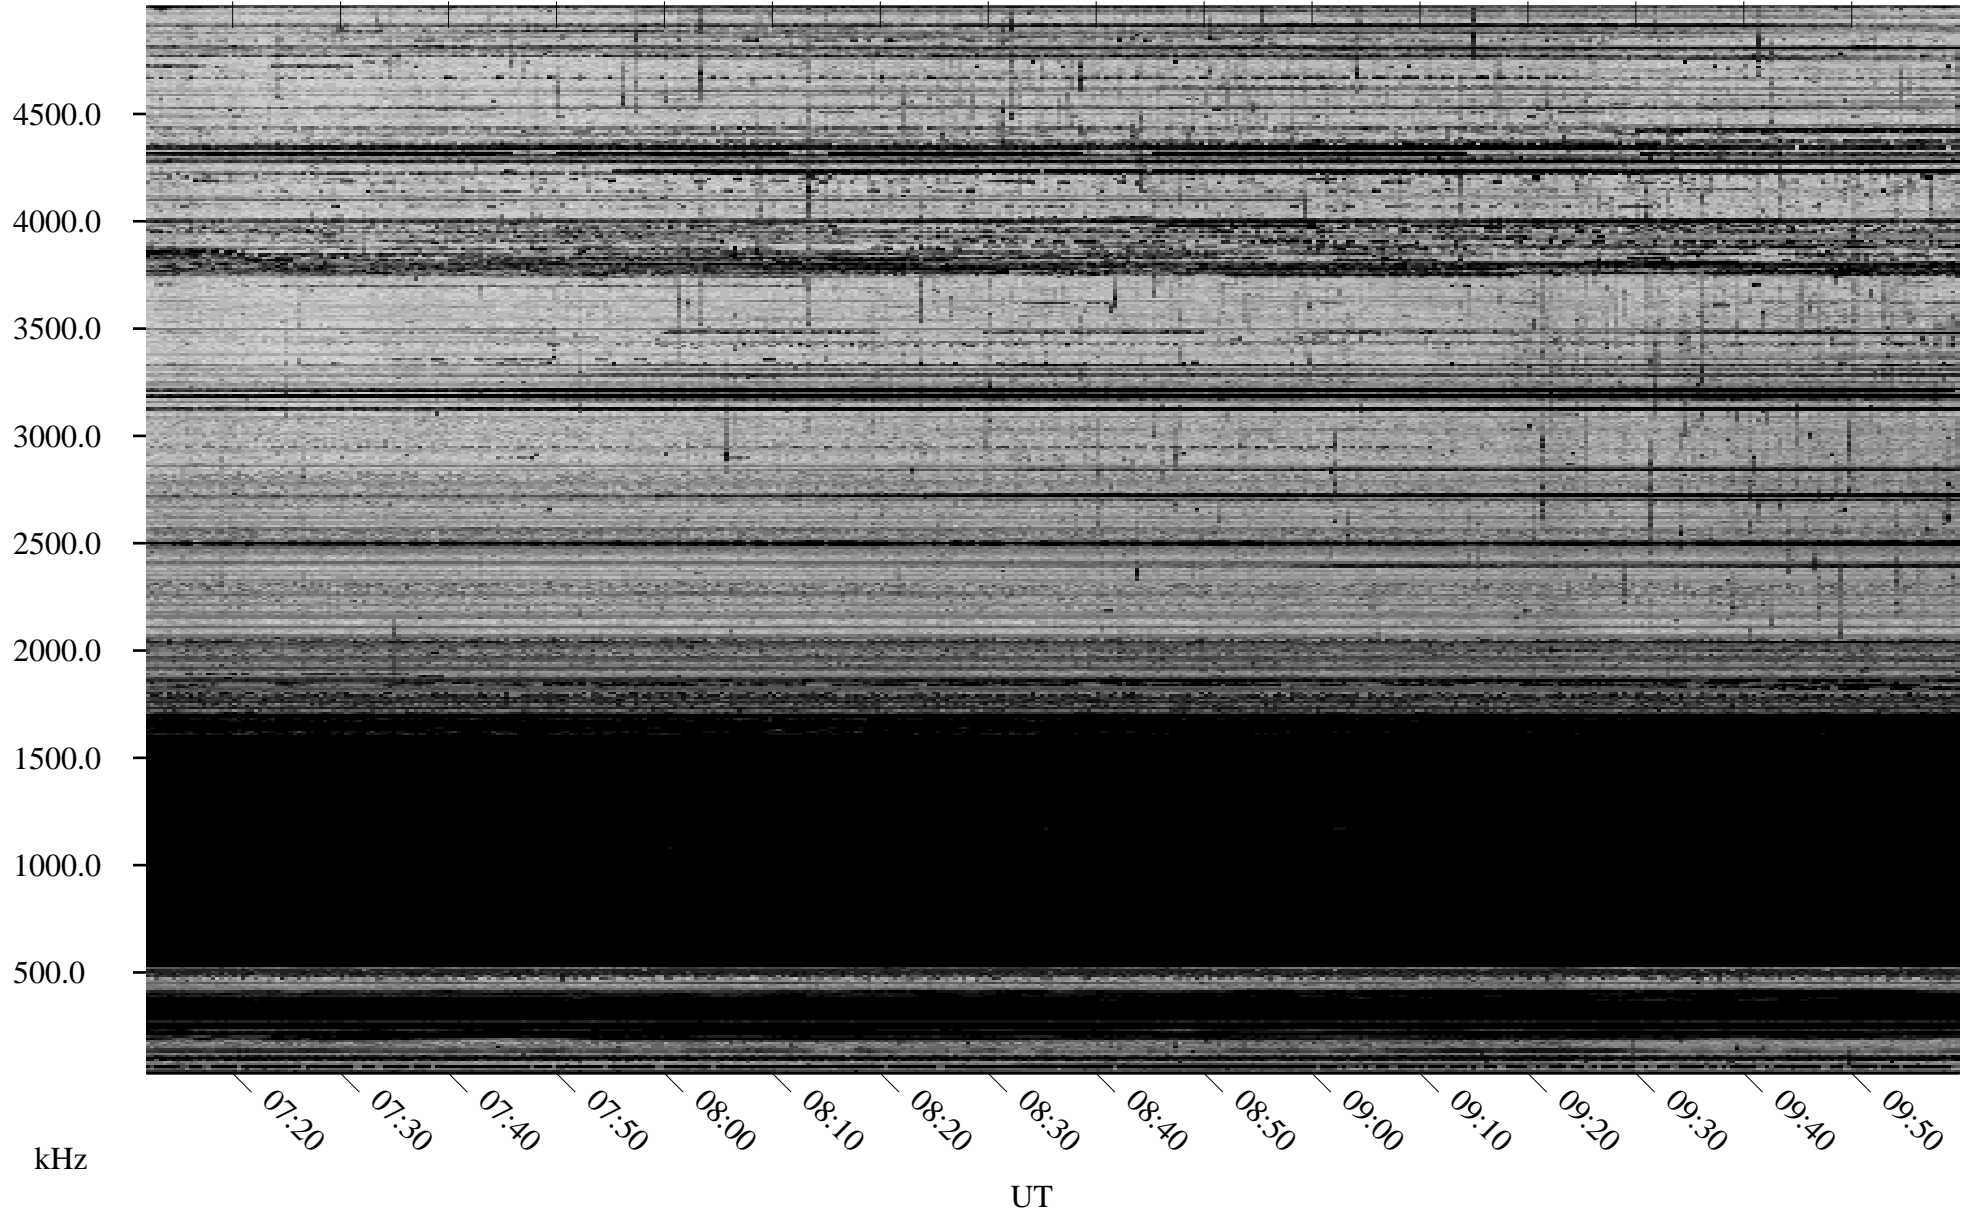

# 03/26/2006 Churchill, Manitoba

Linear Scale    Black = 161    White = 15

ch06084l.r00m max\_12

Page 4

# 03/26/2006 Churchill, Manitoba

Linear Scale    Black = 161    White = 15

ch06084l.r00m max\_12

Page 5