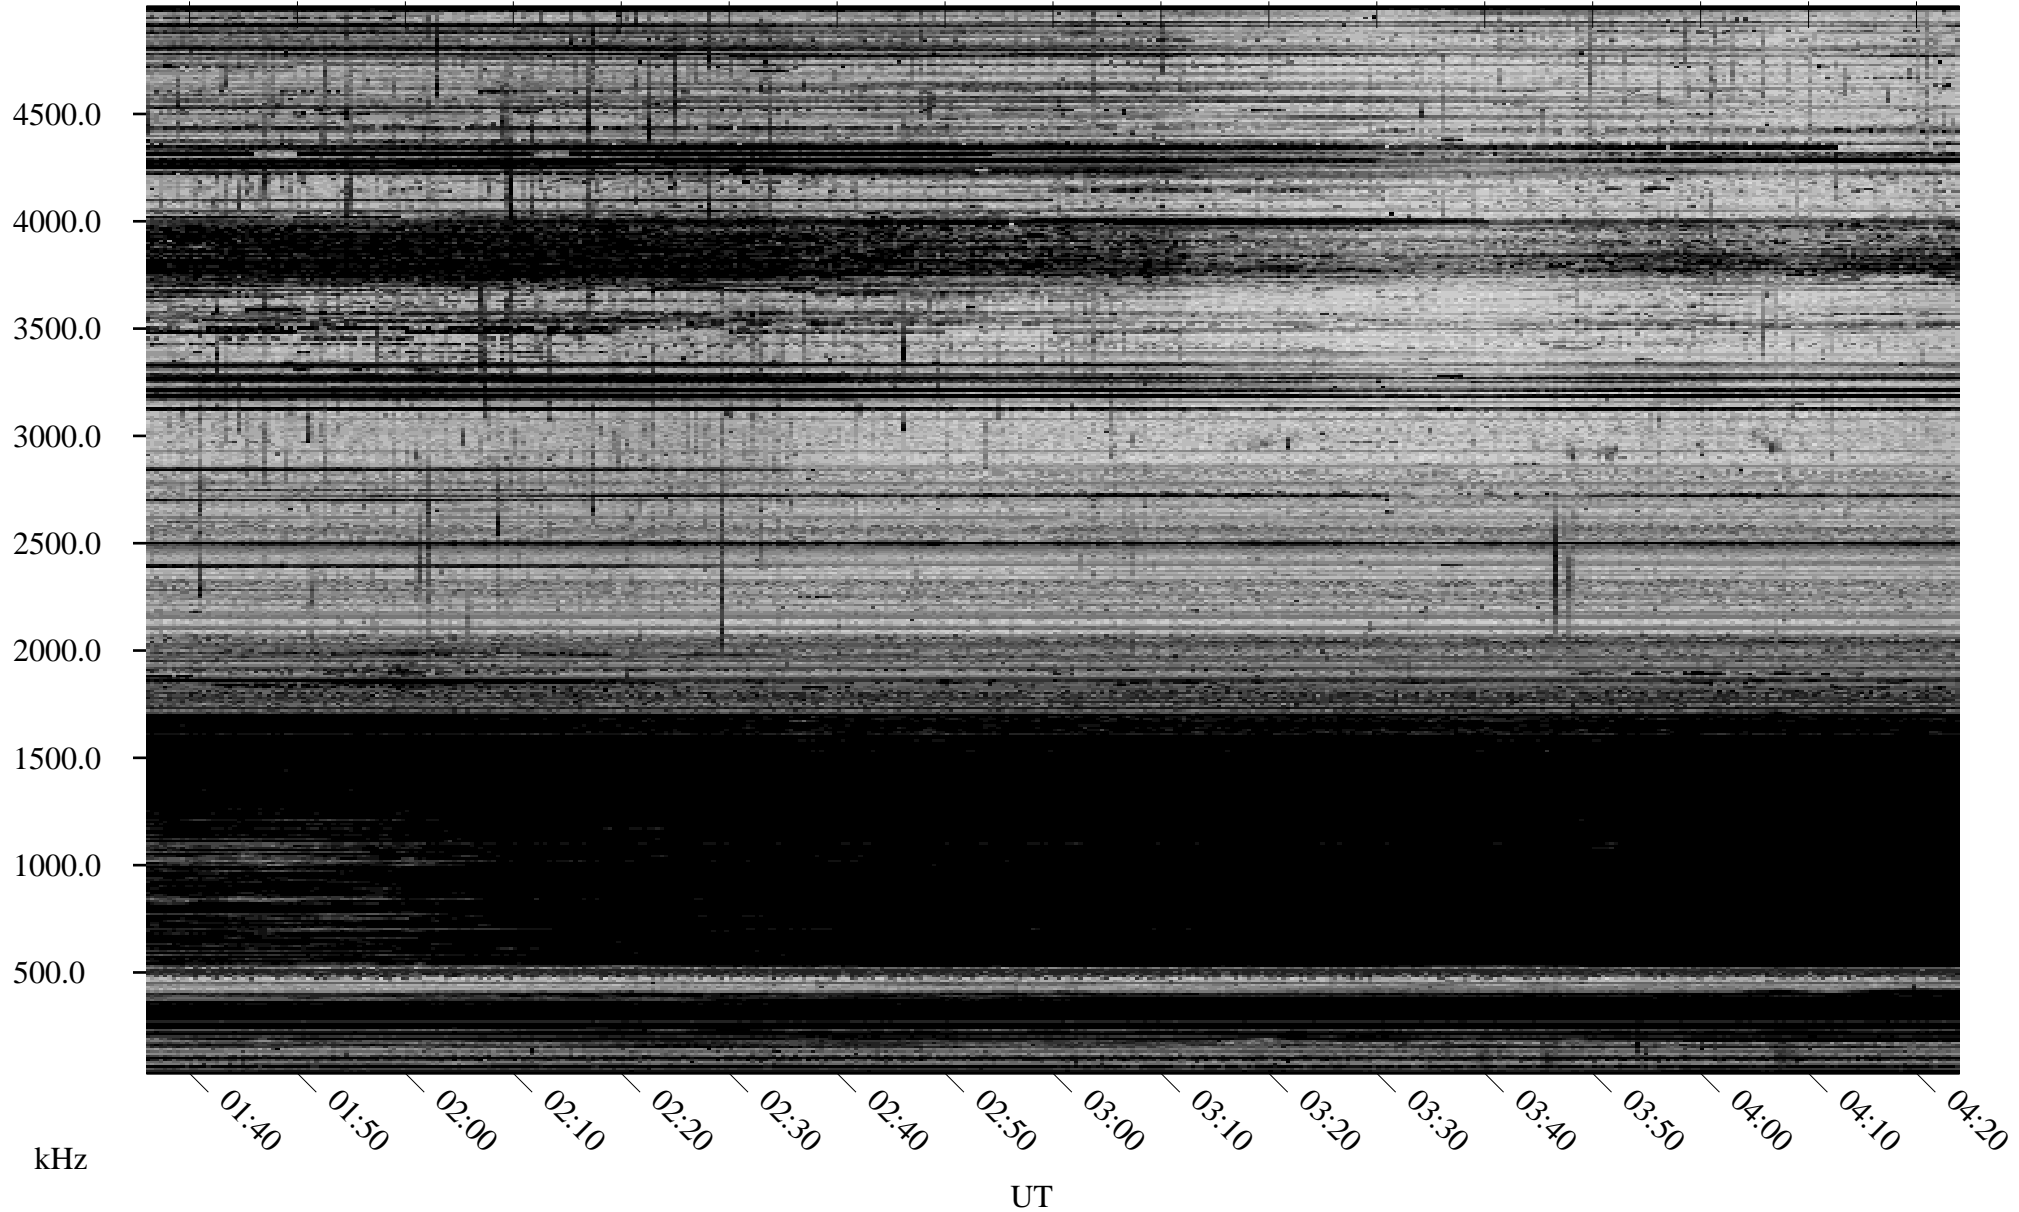

# 03/25/2006 Churchill, Manitoba

Linear Scale    Black = 161    White = 15

ch06084l.r00m max\_12

Page 1

# 03/25/2006 Churchill, Manitoba

Linear Scale    Black = 161    White = 15

ch06084l.r00m max\_12

Page 2

# 03/26/2006 Churchill, Manitoba

Linear Scale    Black = 161    White = 15

ch06084l.r00m max\_12

Page 3

# 03/26/2006 Churchill, Manitoba

Linear Scale    Black = 161    White = 15

ch06084l.r00m max\_12

Page 4