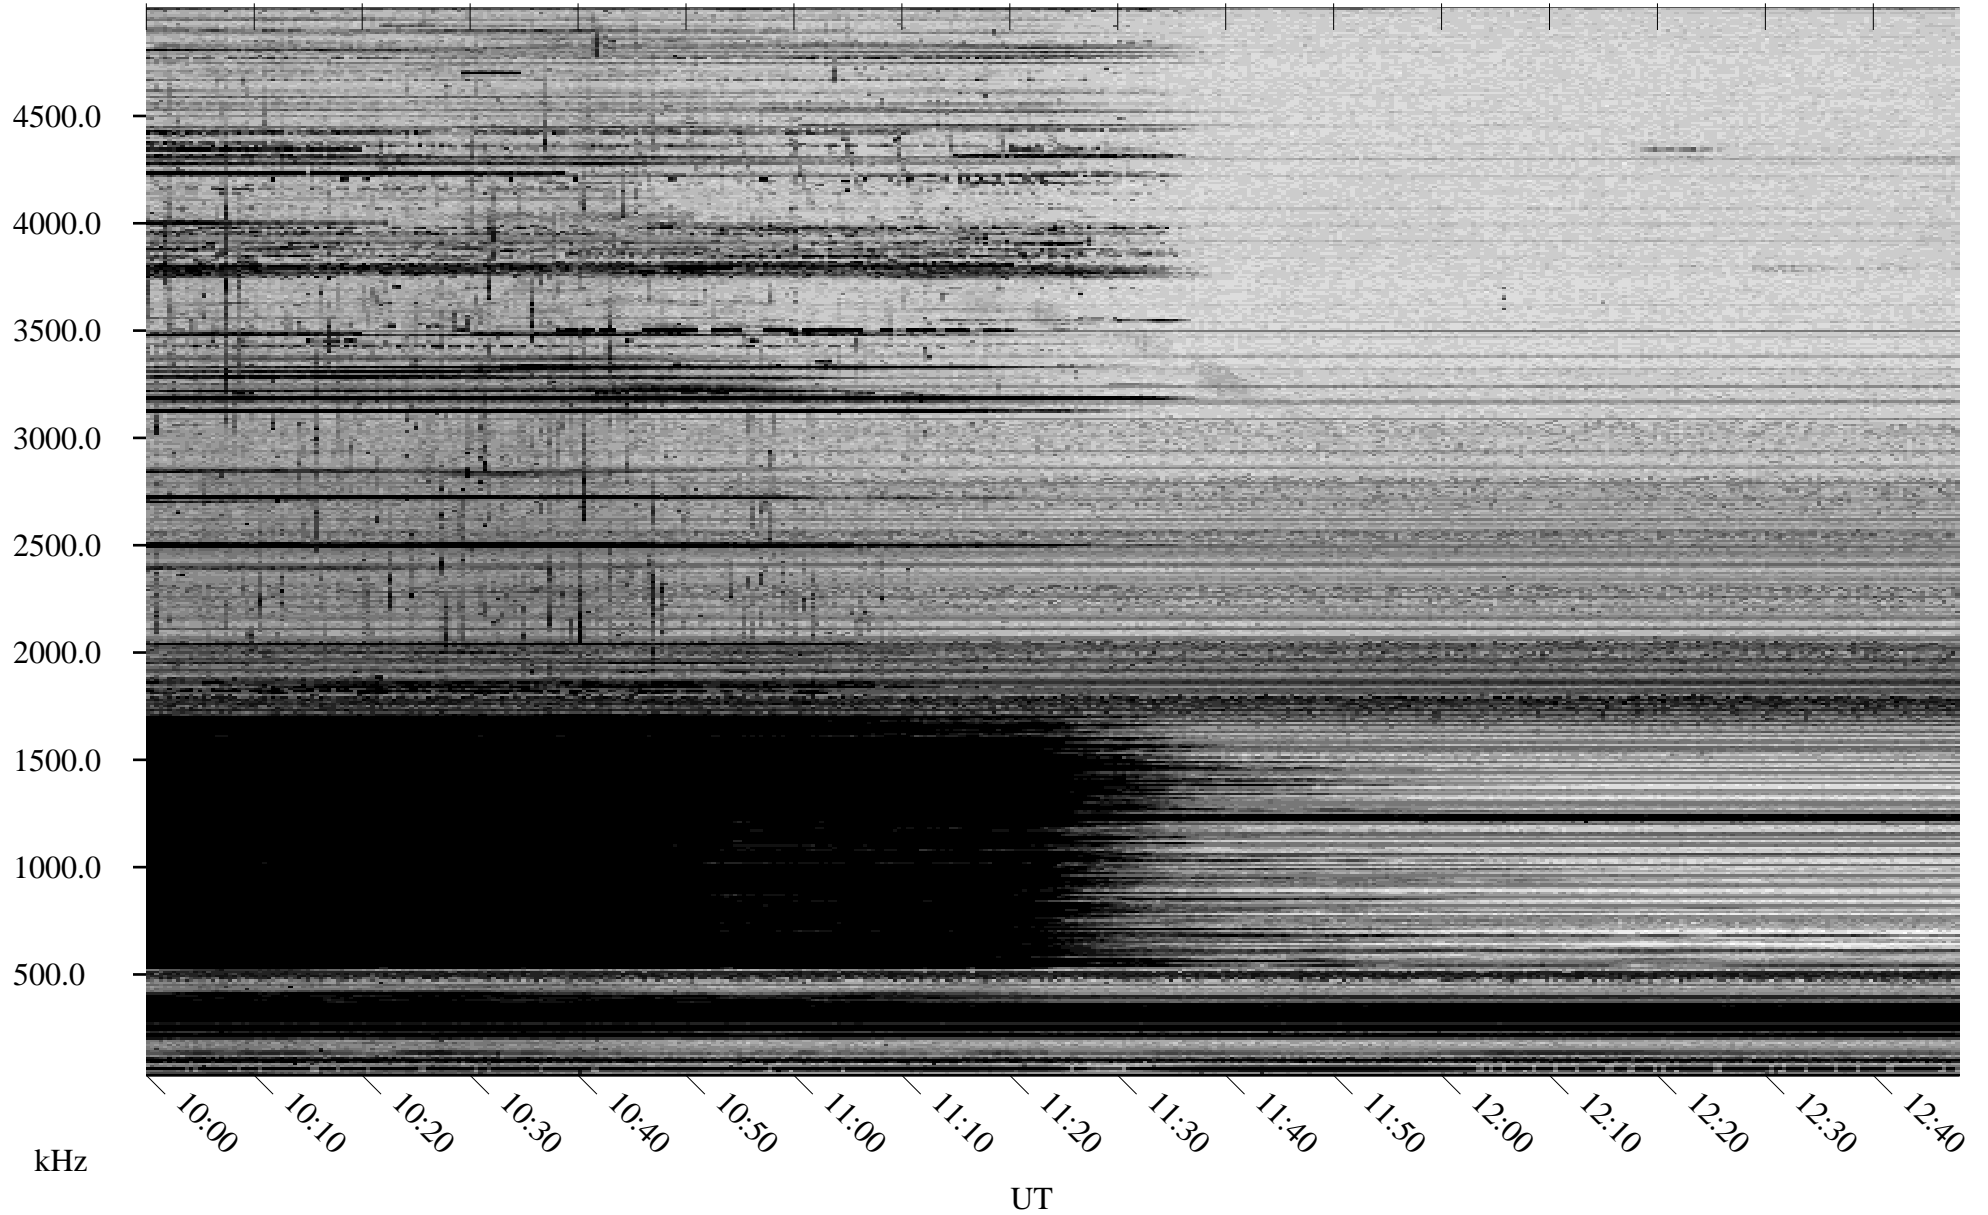

# 03/26/2006 Churchill, Manitoba

Linear Scale    Black = 161    White = 15

ch06084l.r00m max\_12

Page 5

# 03/26/2006 Churchill, Manitoba

Linear Scale    Black = 161    White = 15

ch06084l.r00m max\_12

Page 6