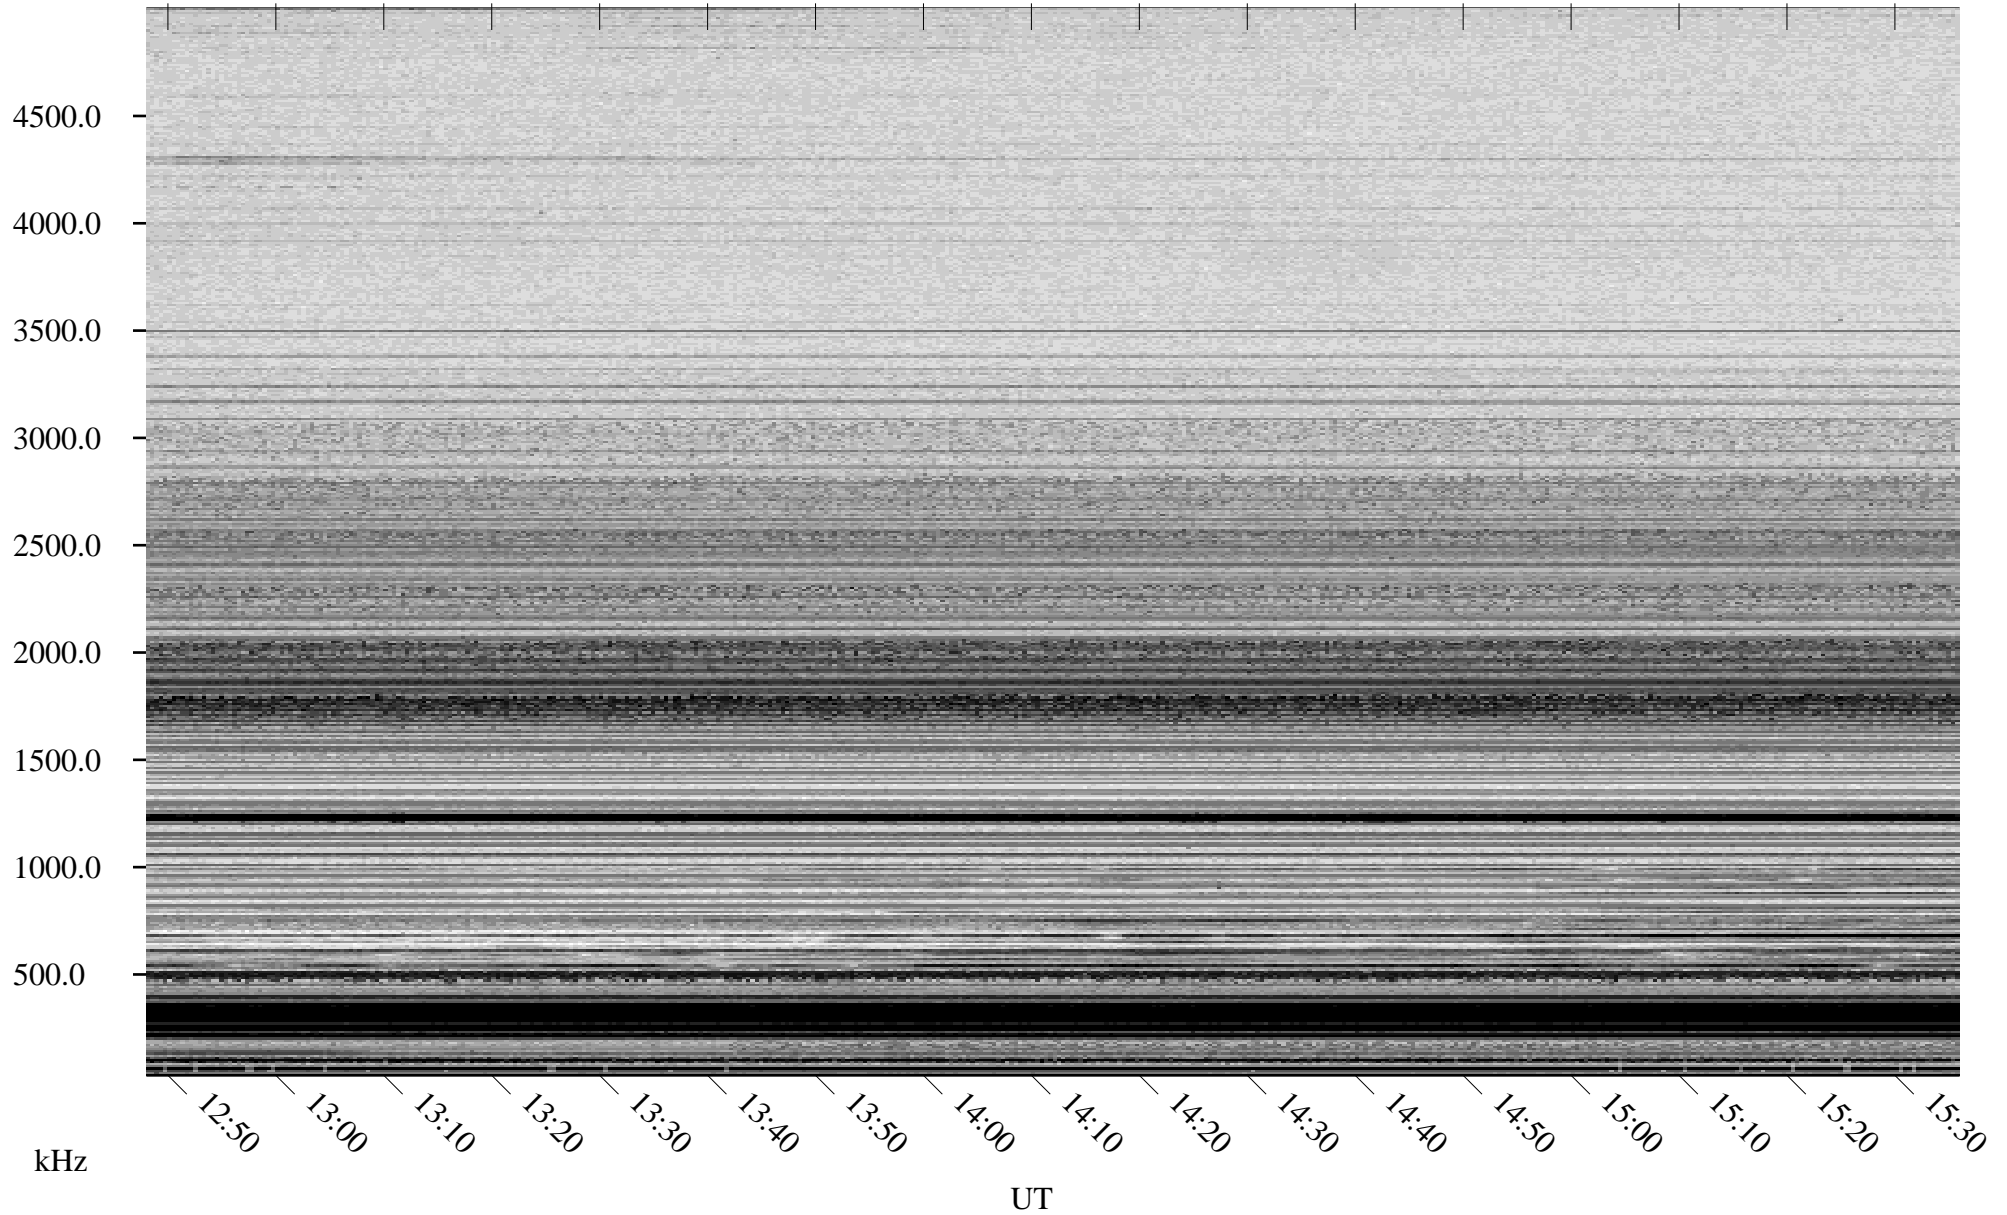

# 03/26/2006 Churchill, Manitoba

Linear Scale    Black = 161    White = 15

ch06084l.r00m max\_12

Page 5

# 03/26/2006 Churchill, Manitoba

Linear Scale    Black = 161    White = 15

ch06084l.r00m max\_12

Page 6

# 03/26/2006 Churchill, Manitoba

Linear Scale    Black = 161    White = 15

ch06084l.r00m max\_12

Page 7

# 03/26/2006 Churchill, Manitoba

Linear Scale    Black = 161    White = 15

ch06084l.r00m max\_12