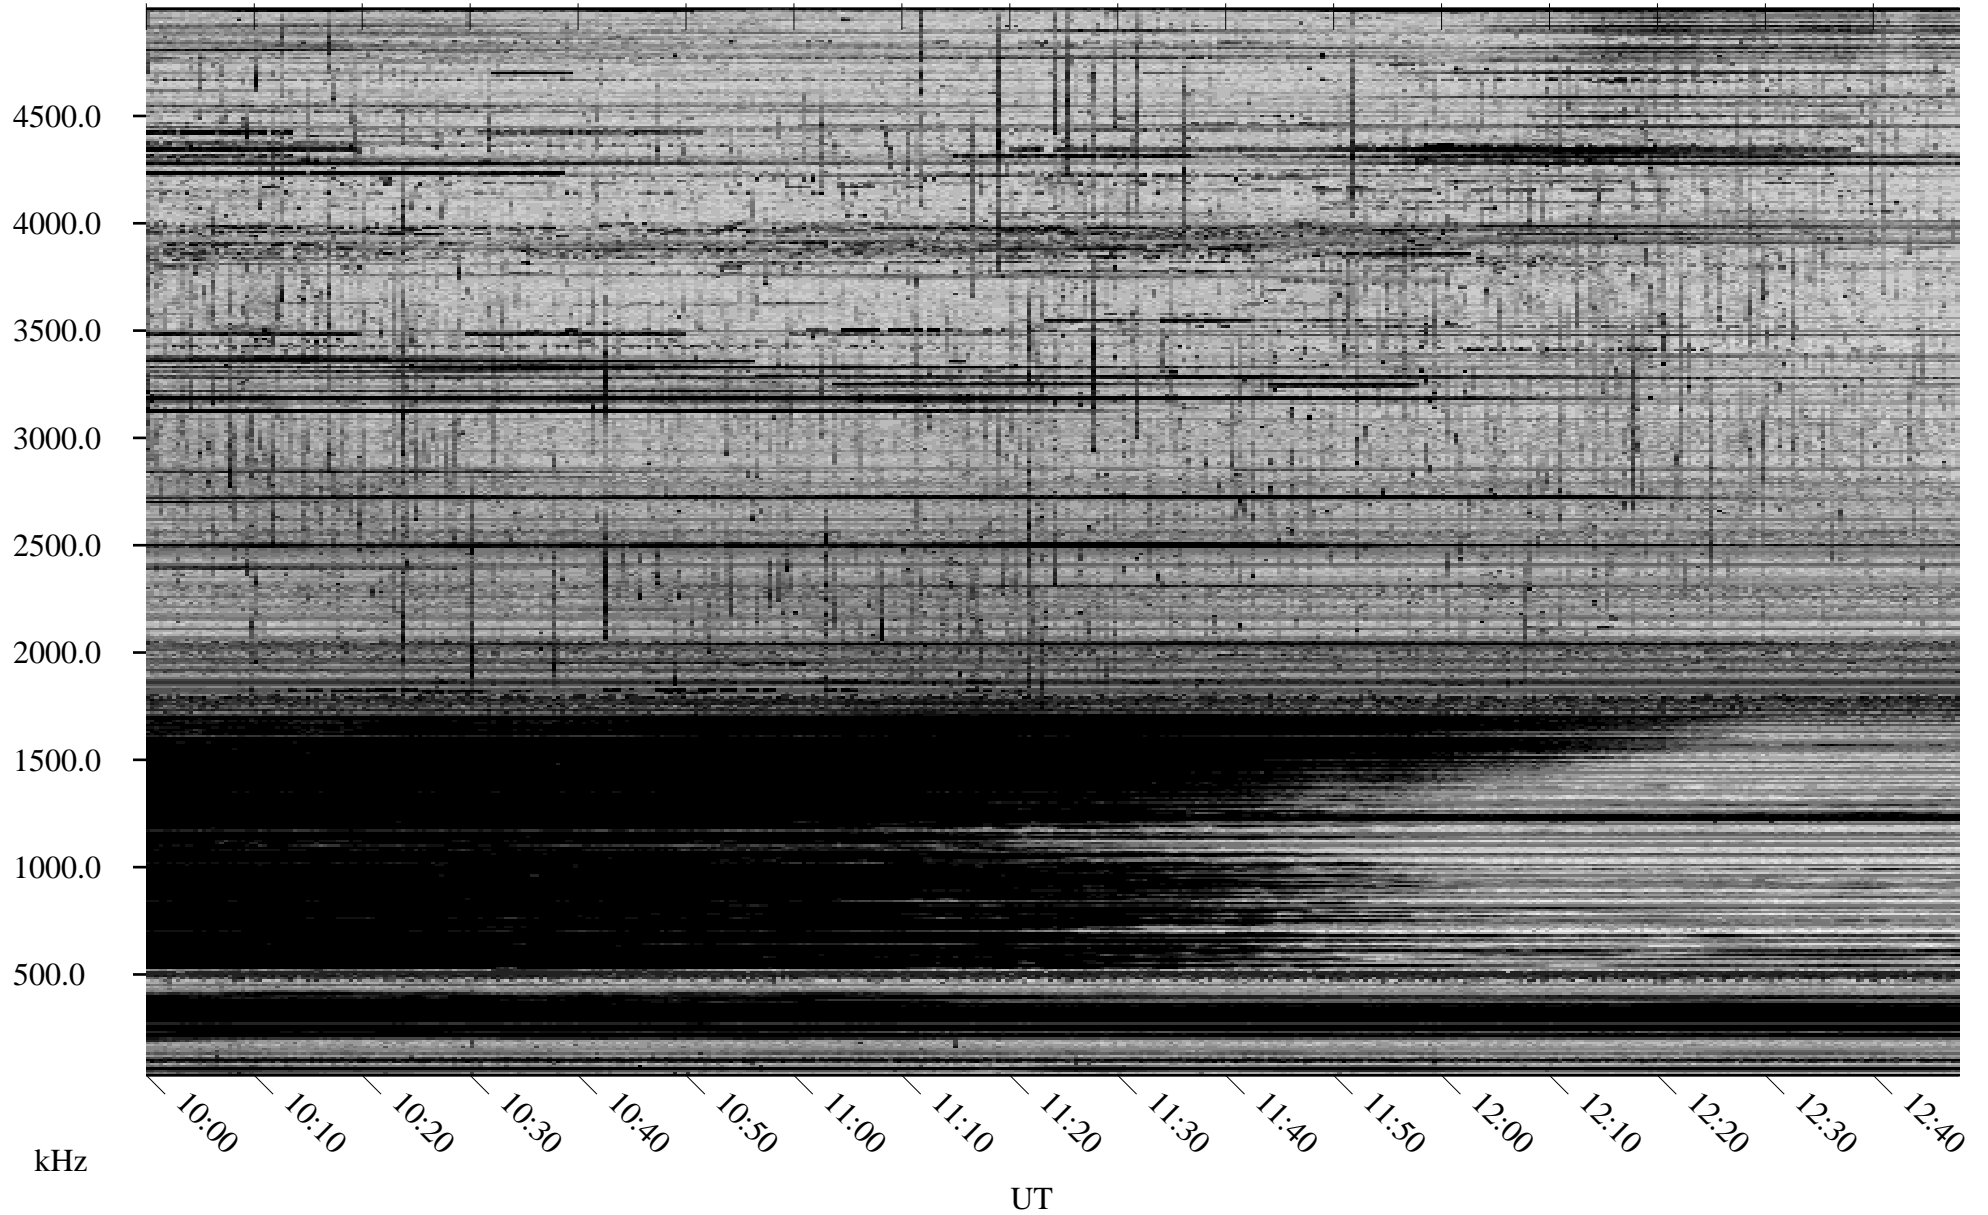

# 03/27/2006 Churchill, Manitoba

Linear Scale    Black = 161    White = 15

ch060851.r00m max\_12

Page 5

# 03/27/2006 Churchill, Manitoba

Linear Scale    Black = 161    White = 15

ch060851.r00m max\_12

Page 6