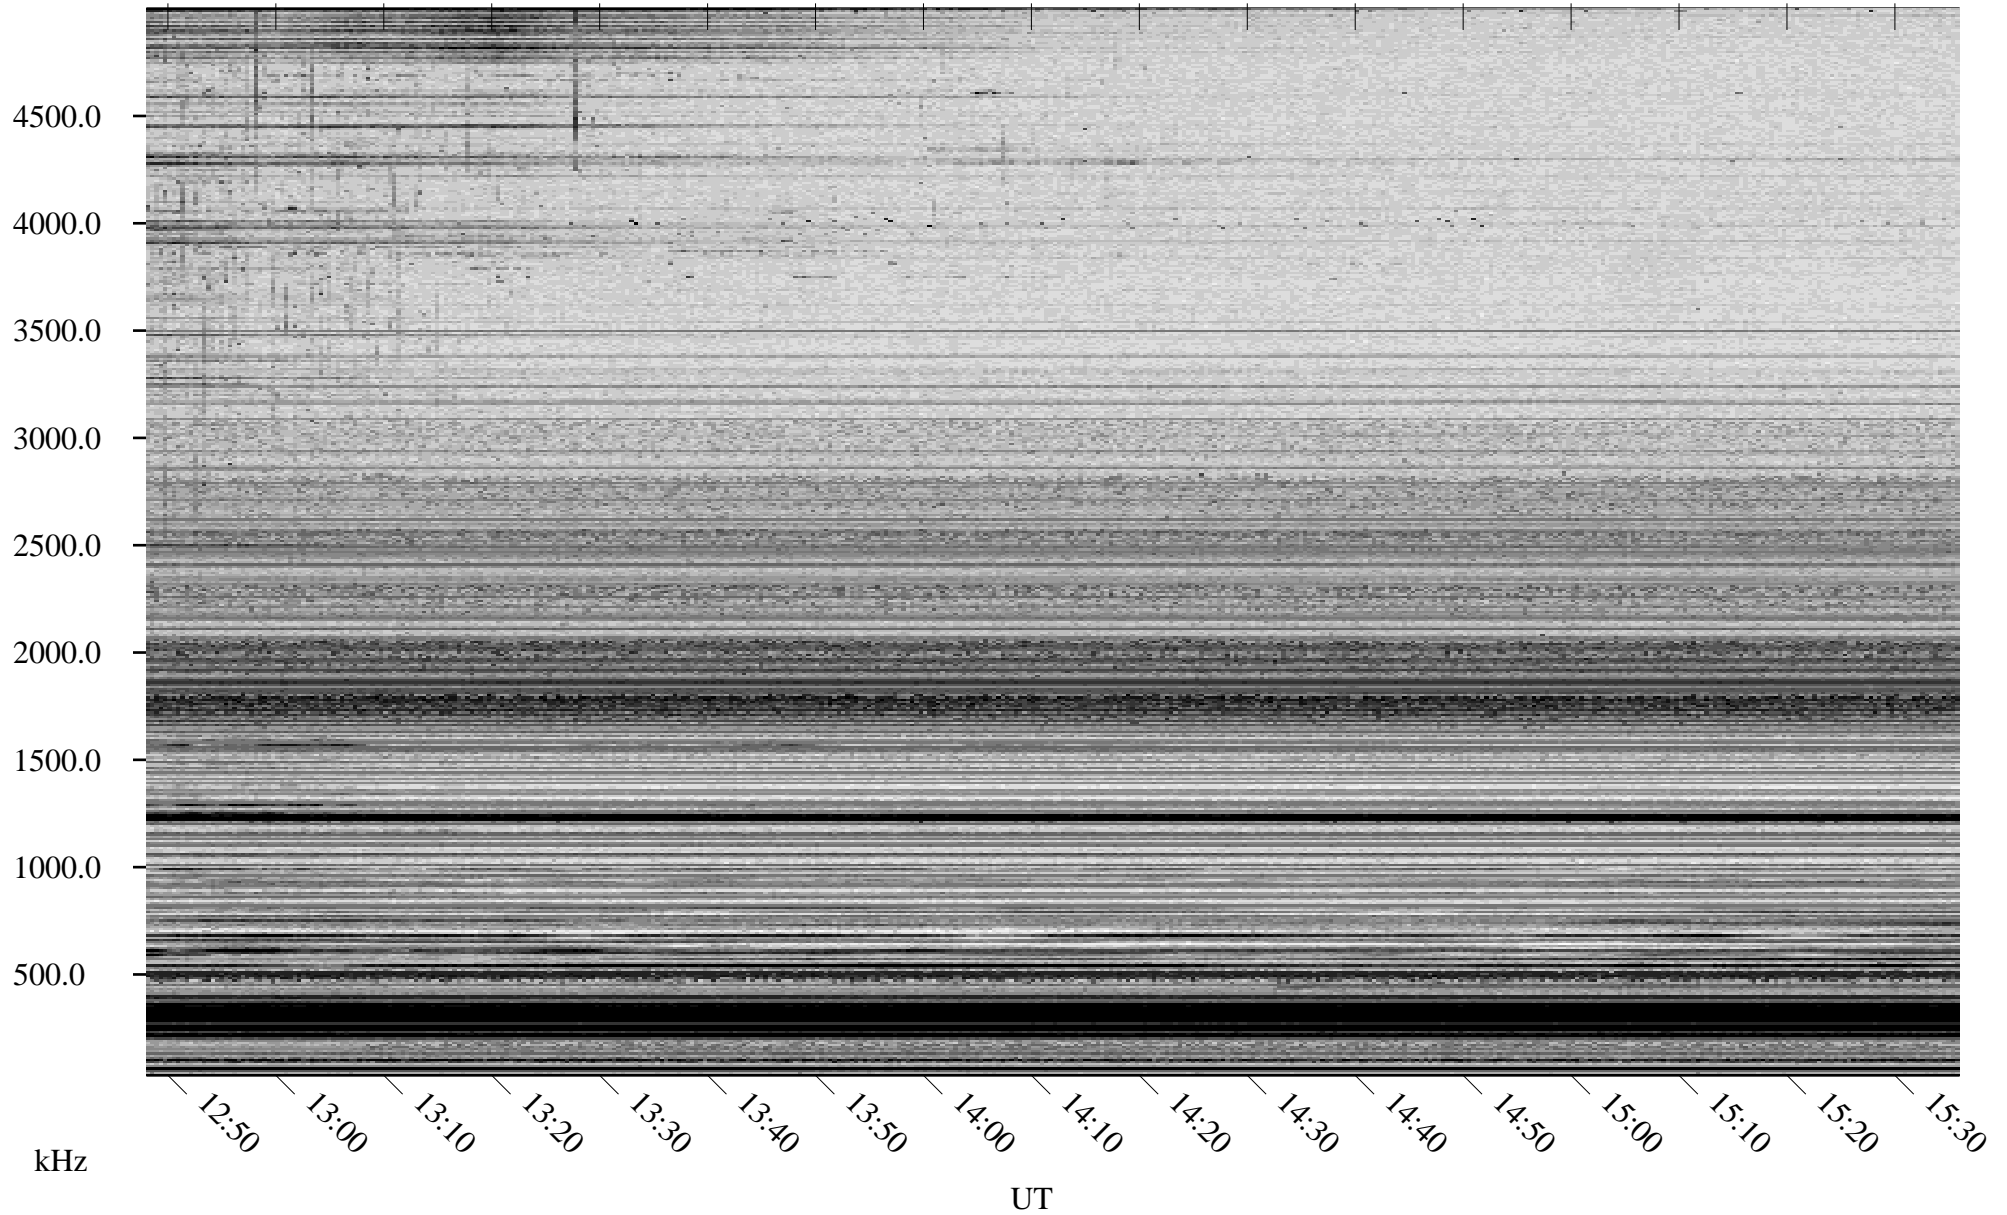

# 03/27/2006 Churchill, Manitoba

Linear Scale    Black = 161    White = 15

ch060851.r00m max\_12

Page 5

# 03/27/2006 Churchill, Manitoba

Linear Scale    Black = 161    White = 15

ch060851.r00m max\_12

Page 6

# 03/27/2006 Churchill, Manitoba

Linear Scale    Black = 161    White = 15

ch060851.r00m max\_12

Page 7

# 03/27/2006 Churchill, Manitoba

Linear Scale    Black = 161    White = 15

ch060851.r00m max\_12

Page 8