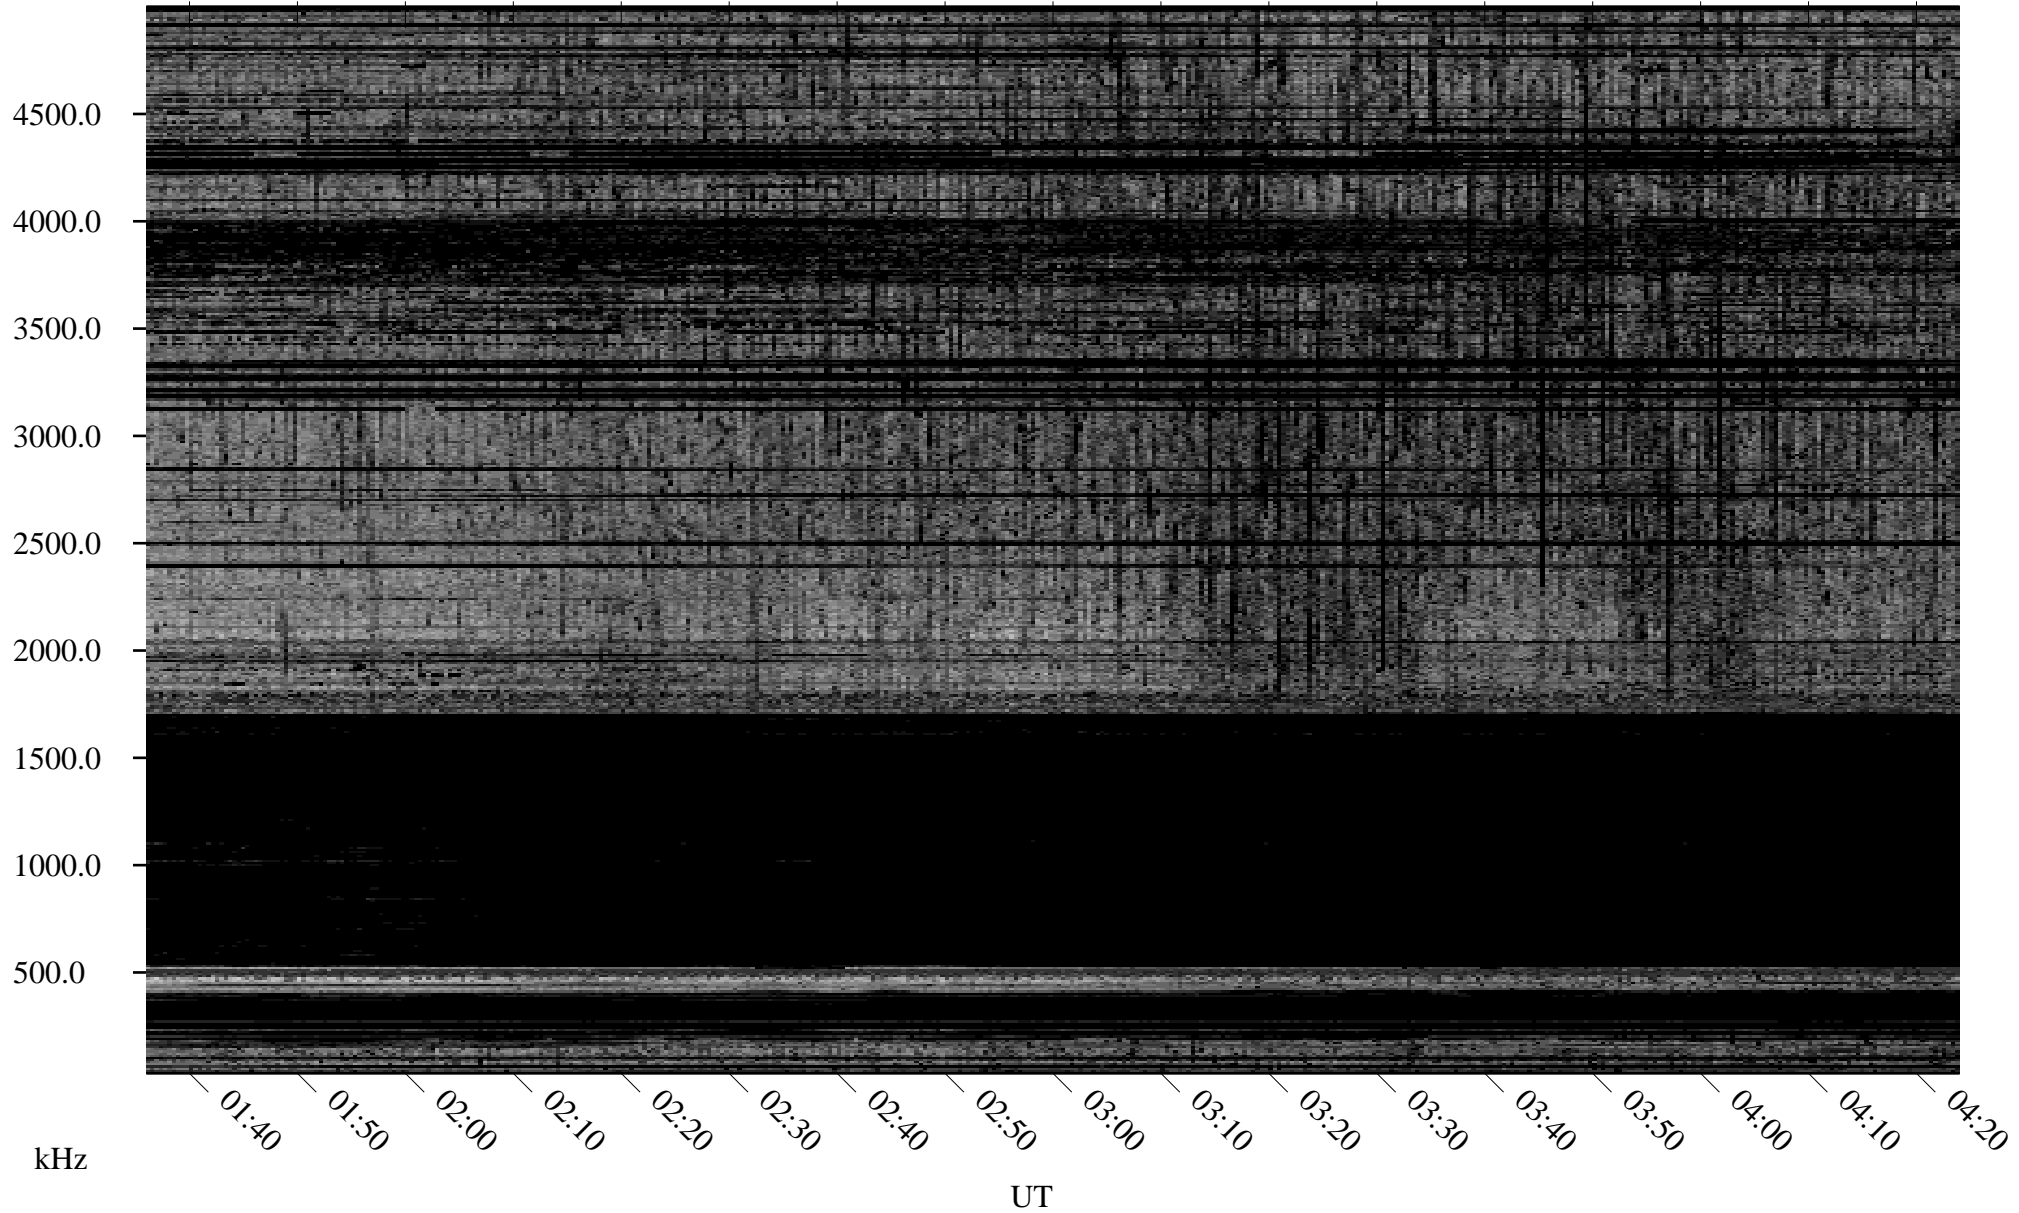

03/28/2006 Churchill, Manitoba

Linear Scale Black = 161 White = 15

ch06087l.r00m max_12

Page 1

03/28/2006 Churchill, Manitoba

Linear Scale Black = 161 White = 15

ch060871.r00m max_12

Page 2

03/29/2006 Churchill, Manitoba

Linear Scale Black = 161 White = 15

ch06087l.r00m max_12

Page 3

03/29/2006 Churchill, Manitoba

Linear Scale Black = 161 White = 15

ch06087l.r00m max_12

Page 4

03/29/2006 Churchill, Manitoba

Linear Scale Black = 161 White = 15

ch06087l.r00m max_12

Page 5

03/29/2006 Churchill, Manitoba

Linear Scale Black = 161 White = 15

ch06087l.r00m max_12

Page 6

03/29/2006 Churchill, Manitoba

Linear Scale Black = 161 White = 15

ch06087l.r00m max_12

Page 7

03/29/2006 Churchill, Manitoba

Linear Scale Black = 161 White = 15

ch060871.r00m max_12