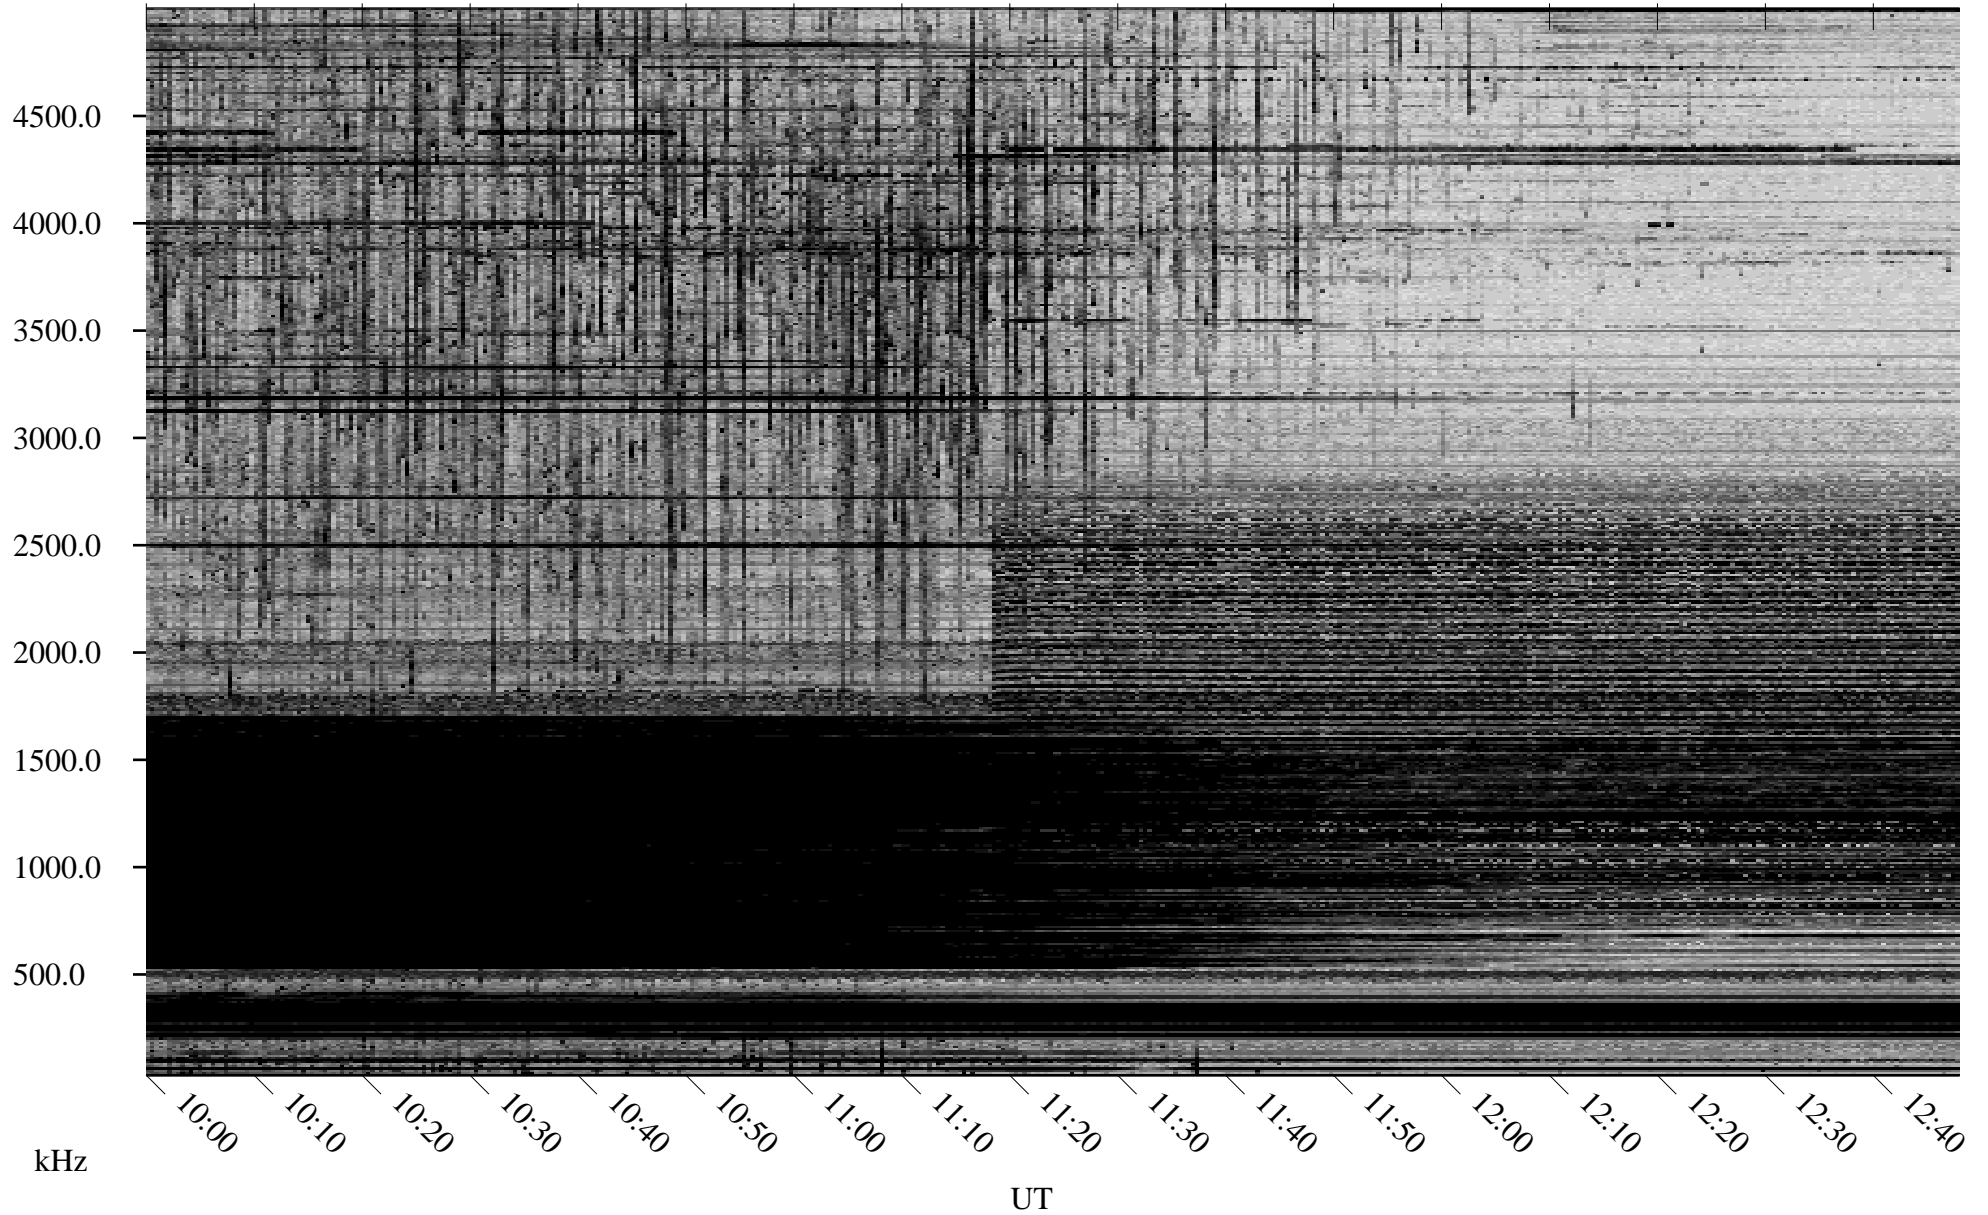

03/28/2006 Churchill, Manitoba

Linear Scale Black = 161 White = 15

ch06087l.r00m max_12

Page 1

03/28/2006 Churchill, Manitoba

Linear Scale Black = 161 White = 15

ch060871.r00m max_12

Page 2

03/29/2006 Churchill, Manitoba

Linear Scale Black = 161 White = 15

ch06087l.r00m max_12

Page 3

03/29/2006 Churchill, Manitoba

Linear Scale Black = 161 White = 15

ch06087l.r00m max_12

Page 4

03/29/2006 Churchill, Manitoba

Linear Scale Black = 161 White = 15

ch06087l.r00m max_12

Page 5

03/29/2006 Churchill, Manitoba

Linear Scale Black = 161 White = 15

ch06087l.r00m max_12

Page 6

03/29/2006 Churchill, Manitoba

Linear Scale Black = 161 White = 15

ch06087l.r00m max_12

Page 7

03/29/2006 Churchill, Manitoba

Linear Scale Black = 161 White = 15

ch060871.r00m max_12