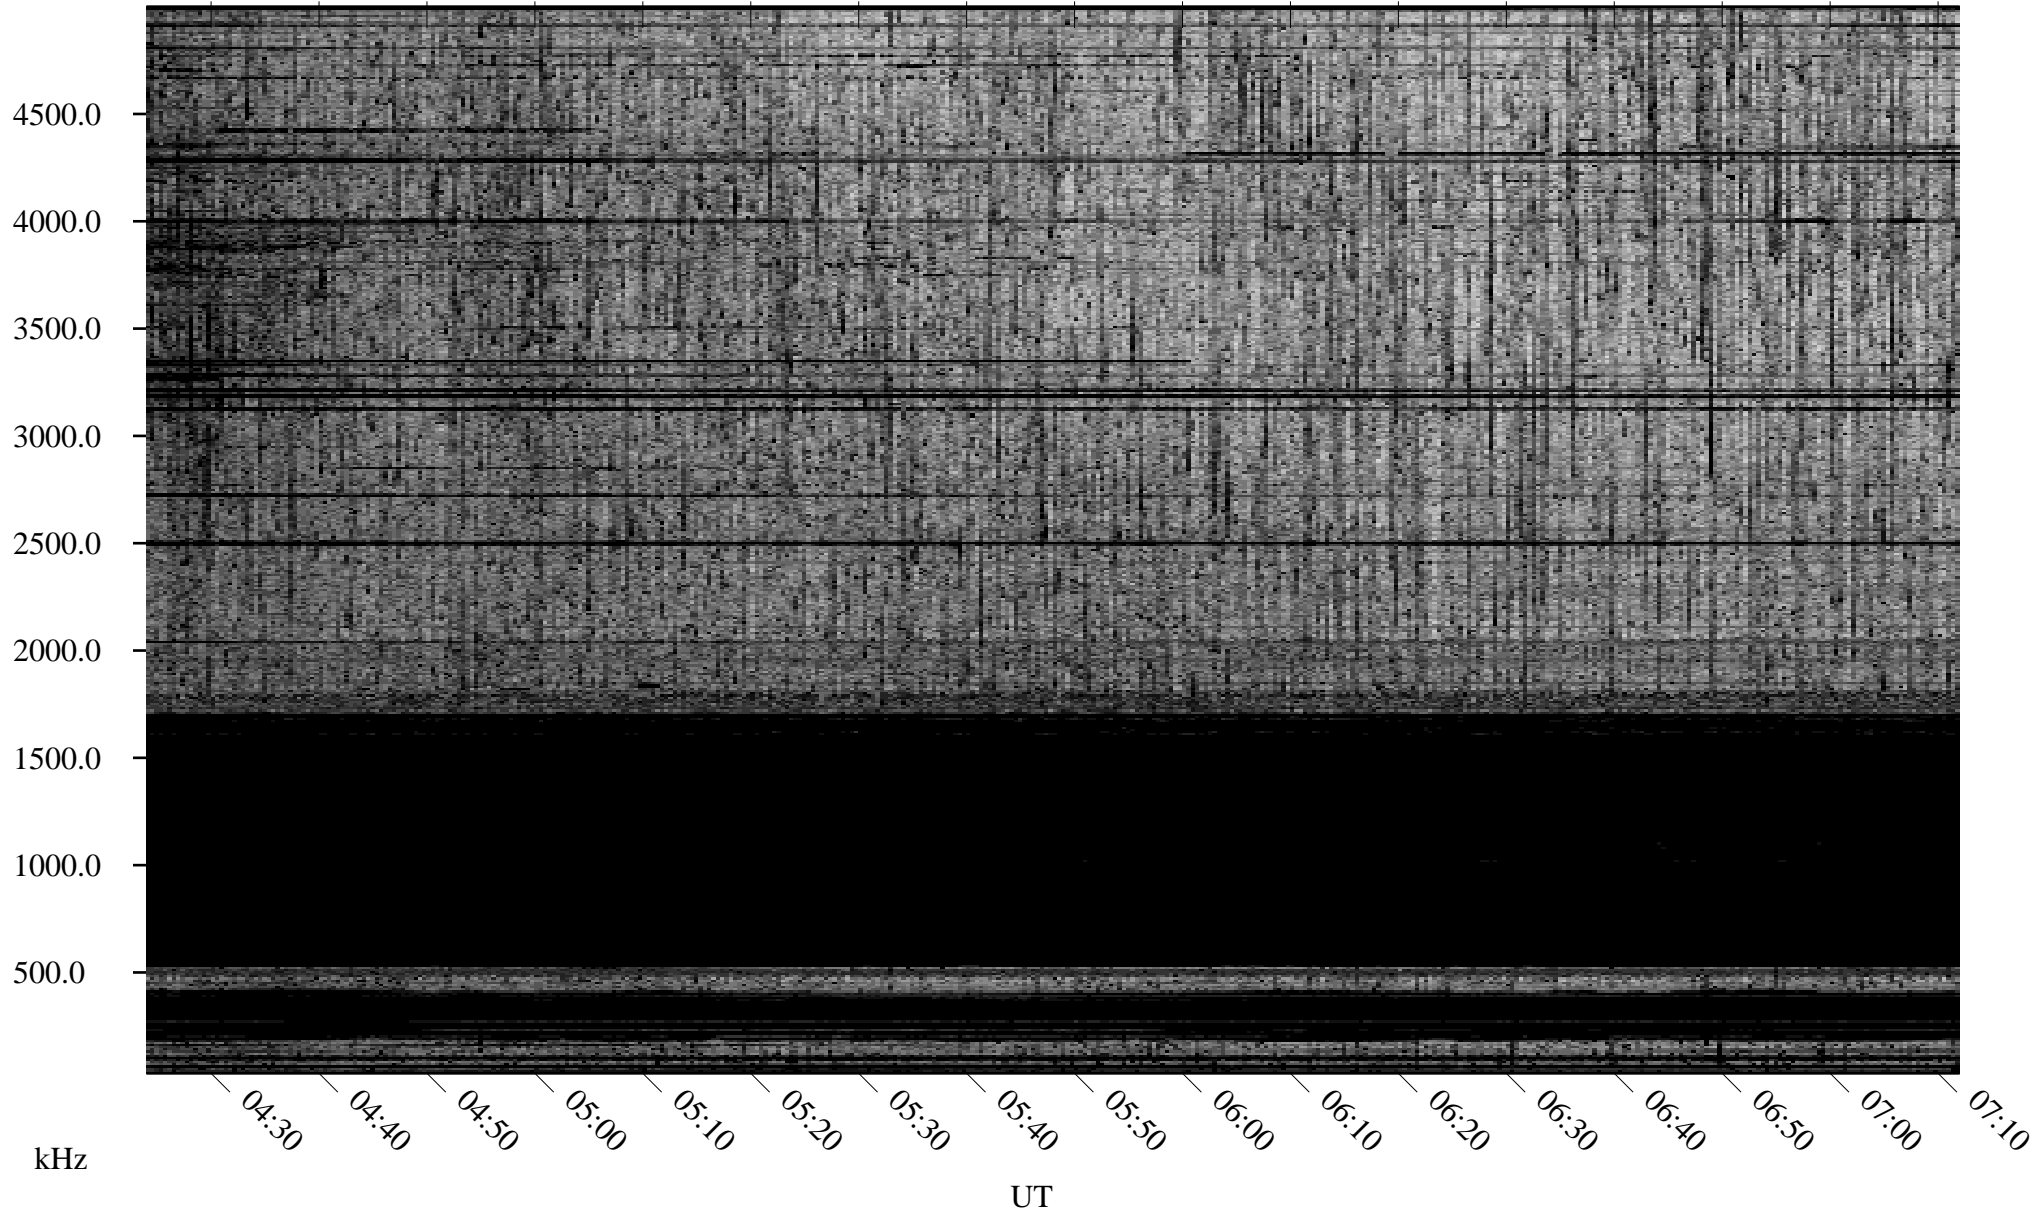

03/28/2006 Churchill, Manitoba

Linear Scale Black = 161 White = 15

ch06087l.r00m max_12

Page 1

03/28/2006 Churchill, Manitoba

Linear Scale Black = 161 White = 15

ch060871.r00m max_12

Page 2

03/29/2006 Churchill, Manitoba

Linear Scale Black = 161 White = 15

ch06087l.r00m max_12

Page 3

03/29/2006 Churchill, Manitoba

Linear Scale Black = 161 White = 15

ch06087l.r00m max_12

Page 4

03/29/2006 Churchill, Manitoba

Linear Scale Black = 161 White = 15

ch06087l.r00m max_12

Page 5

03/29/2006 Churchill, Manitoba

Linear Scale Black = 161 White = 15

ch06087l.r00m max_12

Page 6

03/29/2006 Churchill, Manitoba

Linear Scale Black = 161 White = 15

ch06087l.r00m max_12

Page 7

03/29/2006 Churchill, Manitoba

Linear Scale Black = 161 White = 15

ch060871.r00m max_12