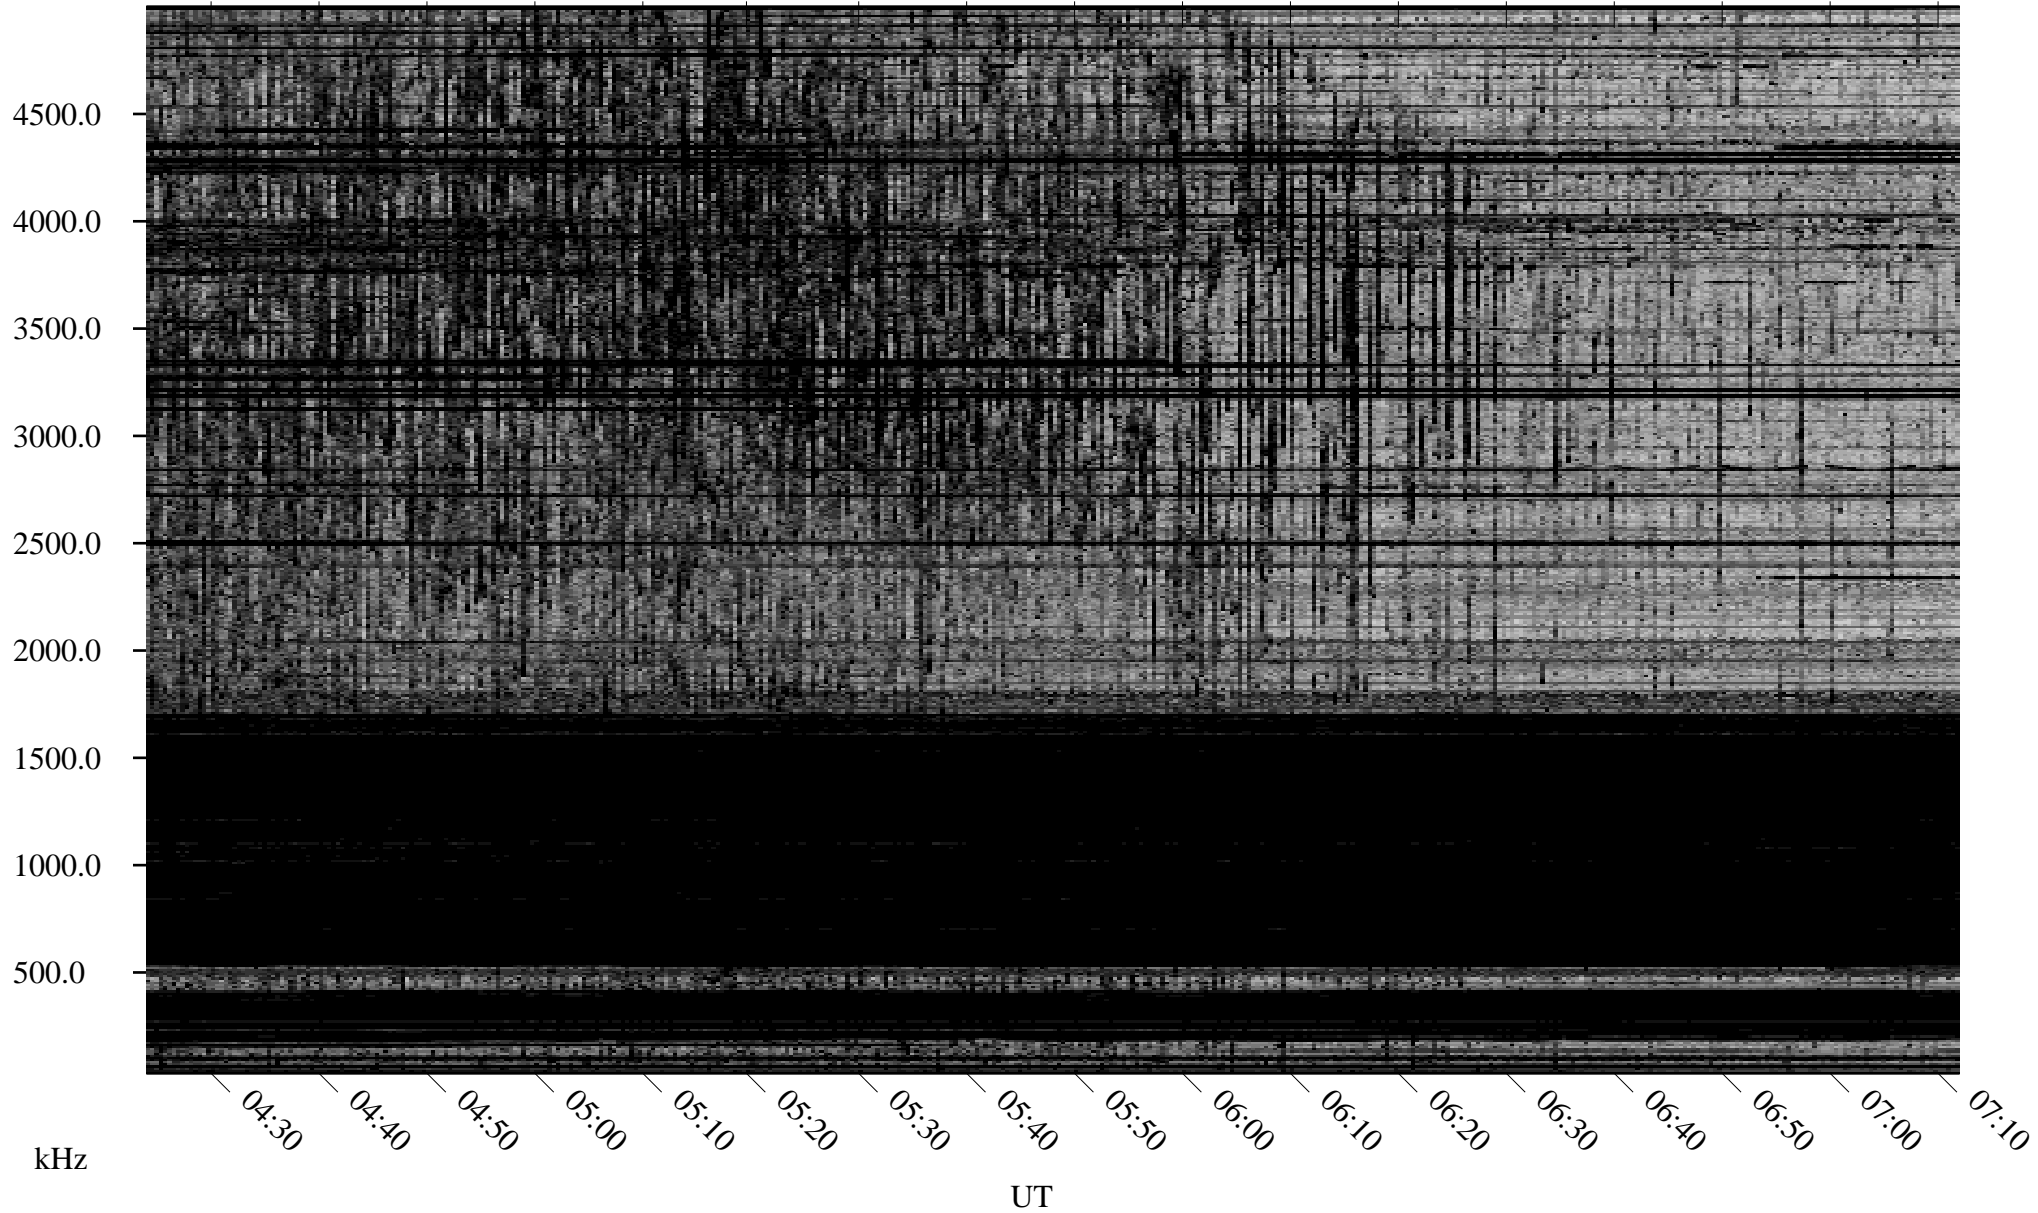

# 03/30/2006 Churchill, Manitoba

Linear Scale    Black = 161    White = 15

ch06088l.r00m max\_12

Page 3

# 03/30/2006 Churchill, Manitoba

Linear Scale    Black = 161    White = 15

ch06088l.r00m max\_12

Page 4