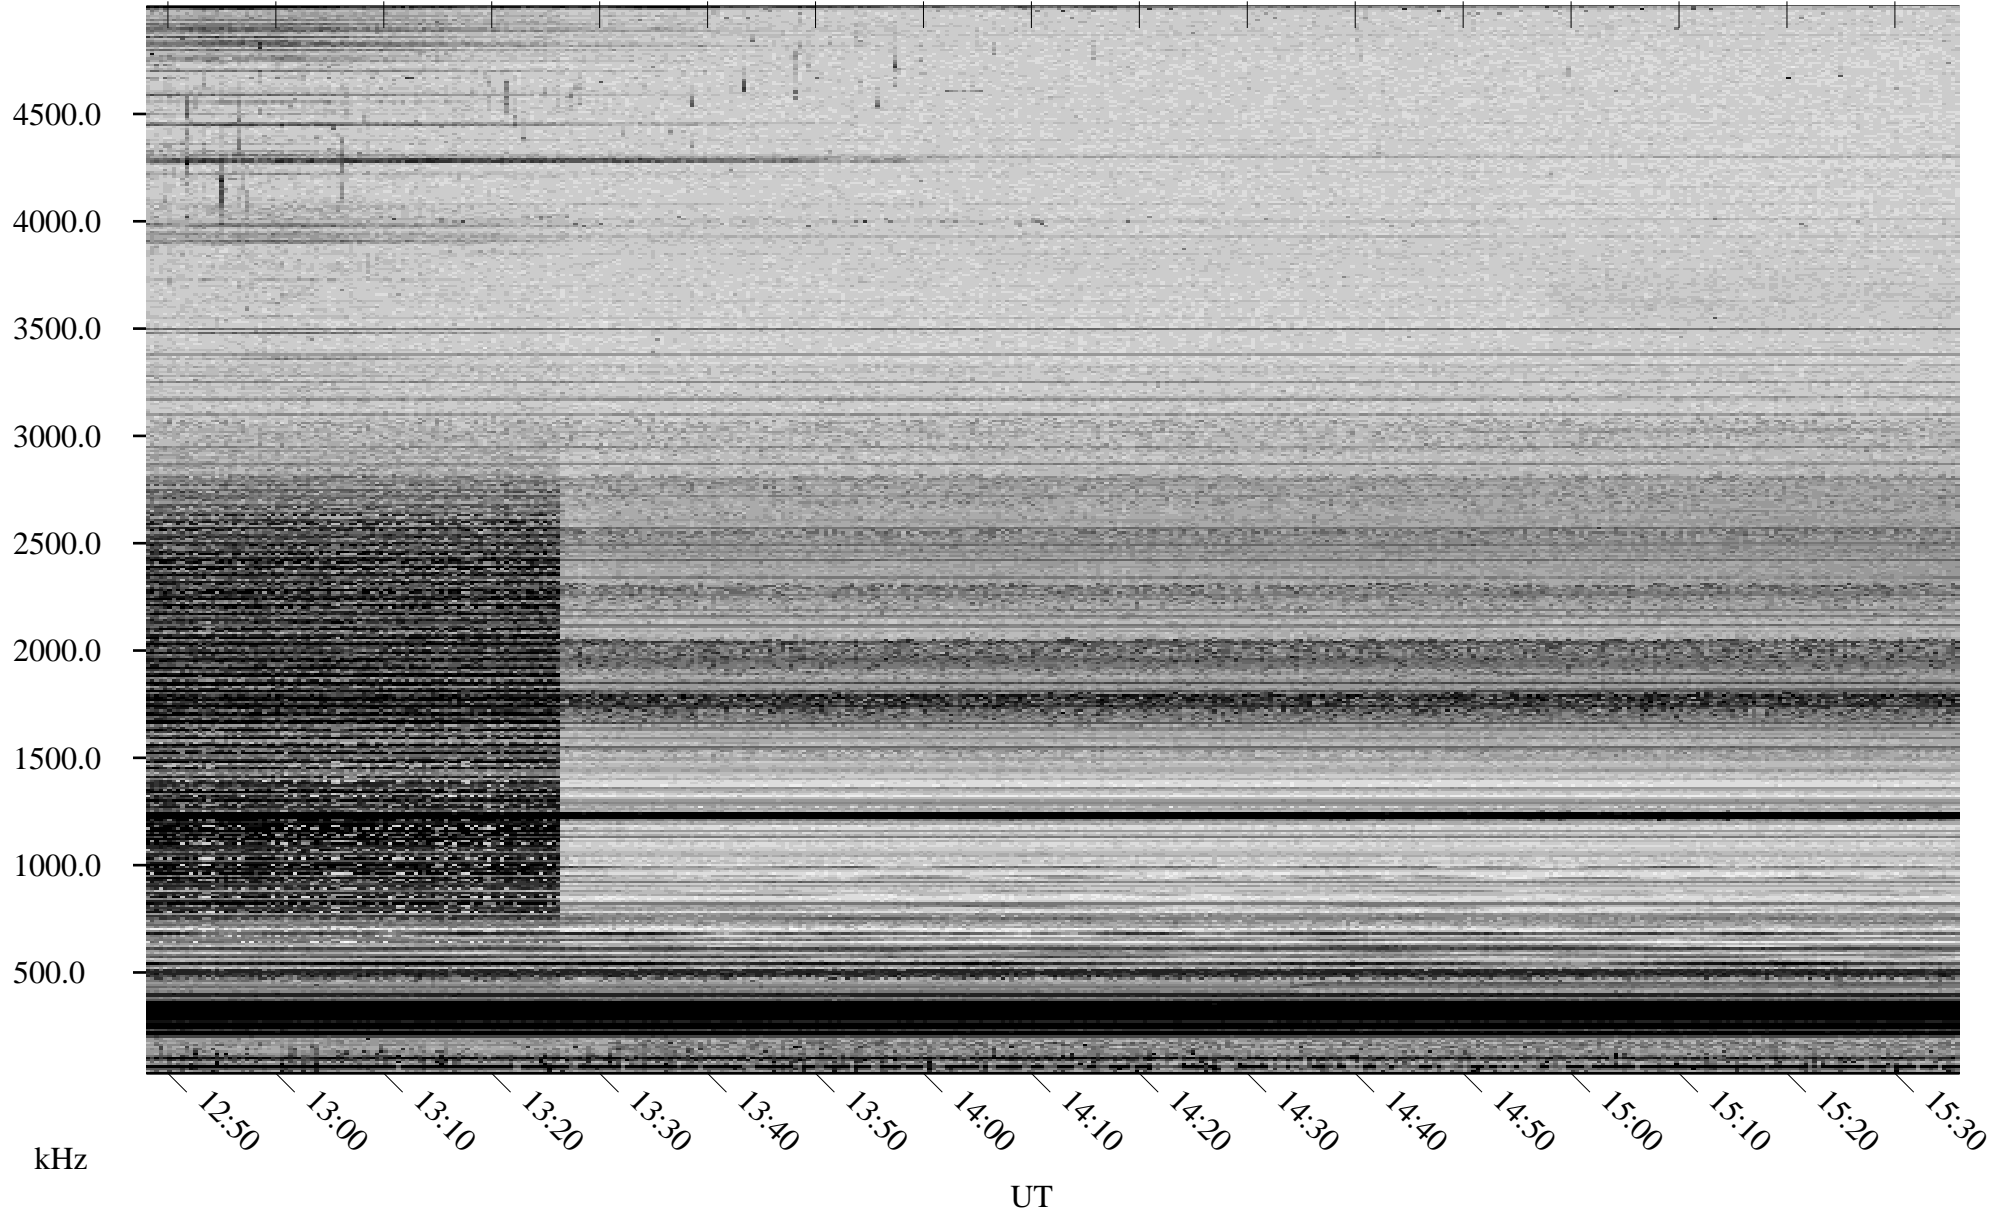

# 03/30/2006 Churchill, Manitoba

Linear Scale    Black = 161    White = 15

ch060881.r00m max\_12

Page 5

# 03/30/2006 Churchill, Manitoba

Linear Scale    Black = 161    White = 15

ch06088l.r00m max\_12

Page 6

# 03/30/2006 Churchill, Manitoba

Linear Scale    Black = 161    White = 15

ch06088l.r00m max\_12

Page 7

# 03/30/2006 Churchill, Manitoba

Linear Scale    Black = 161    White = 15

ch06088l.r00m max\_12

Page 8