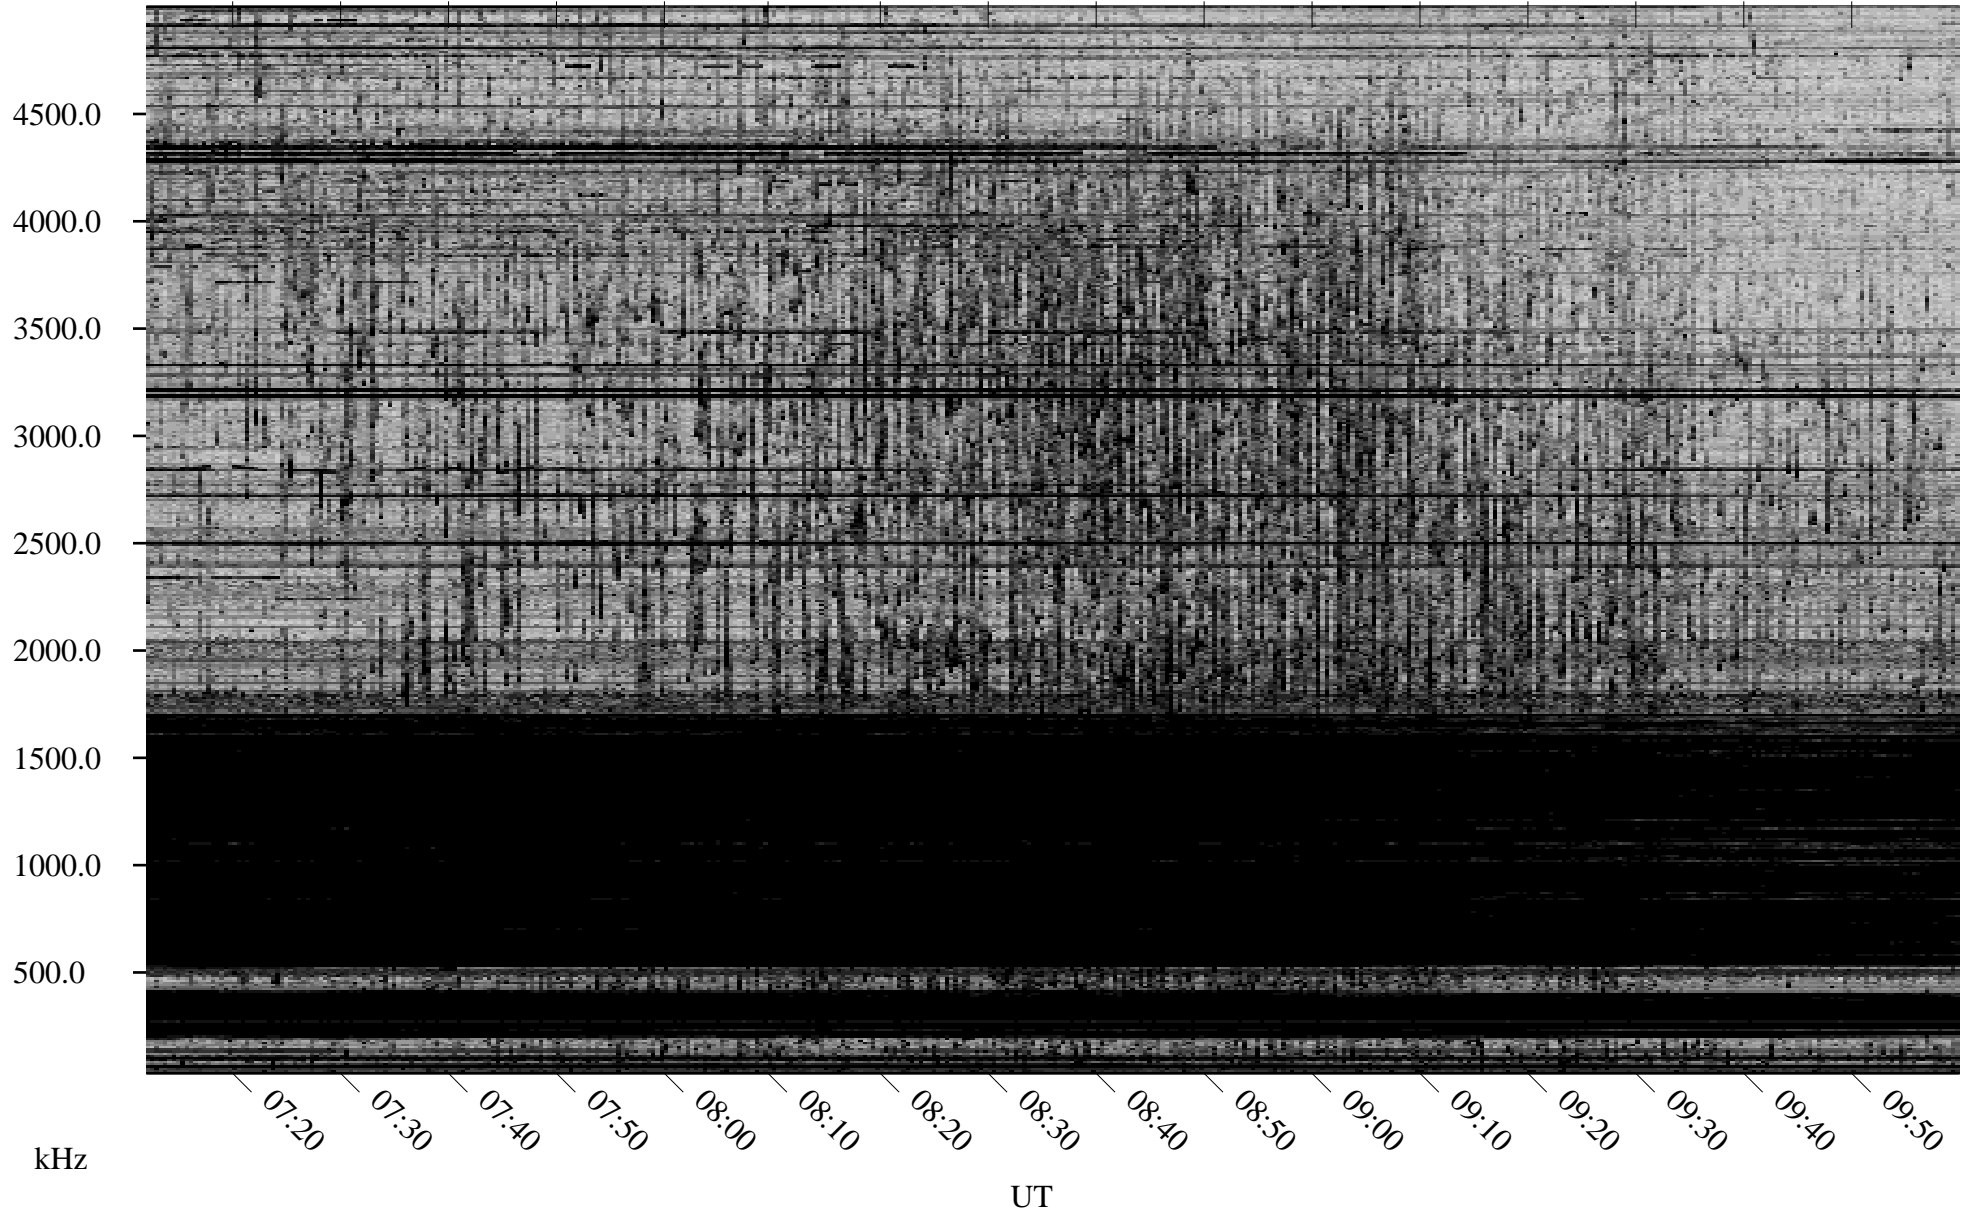

# 03/30/2006 Churchill, Manitoba

Linear Scale    Black = 161    White = 15

ch06088l.r00m max\_12

Page 4

# 03/30/2006 Churchill, Manitoba

Linear Scale    Black = 161    White = 15

ch060881.r00m max\_12

Page 5