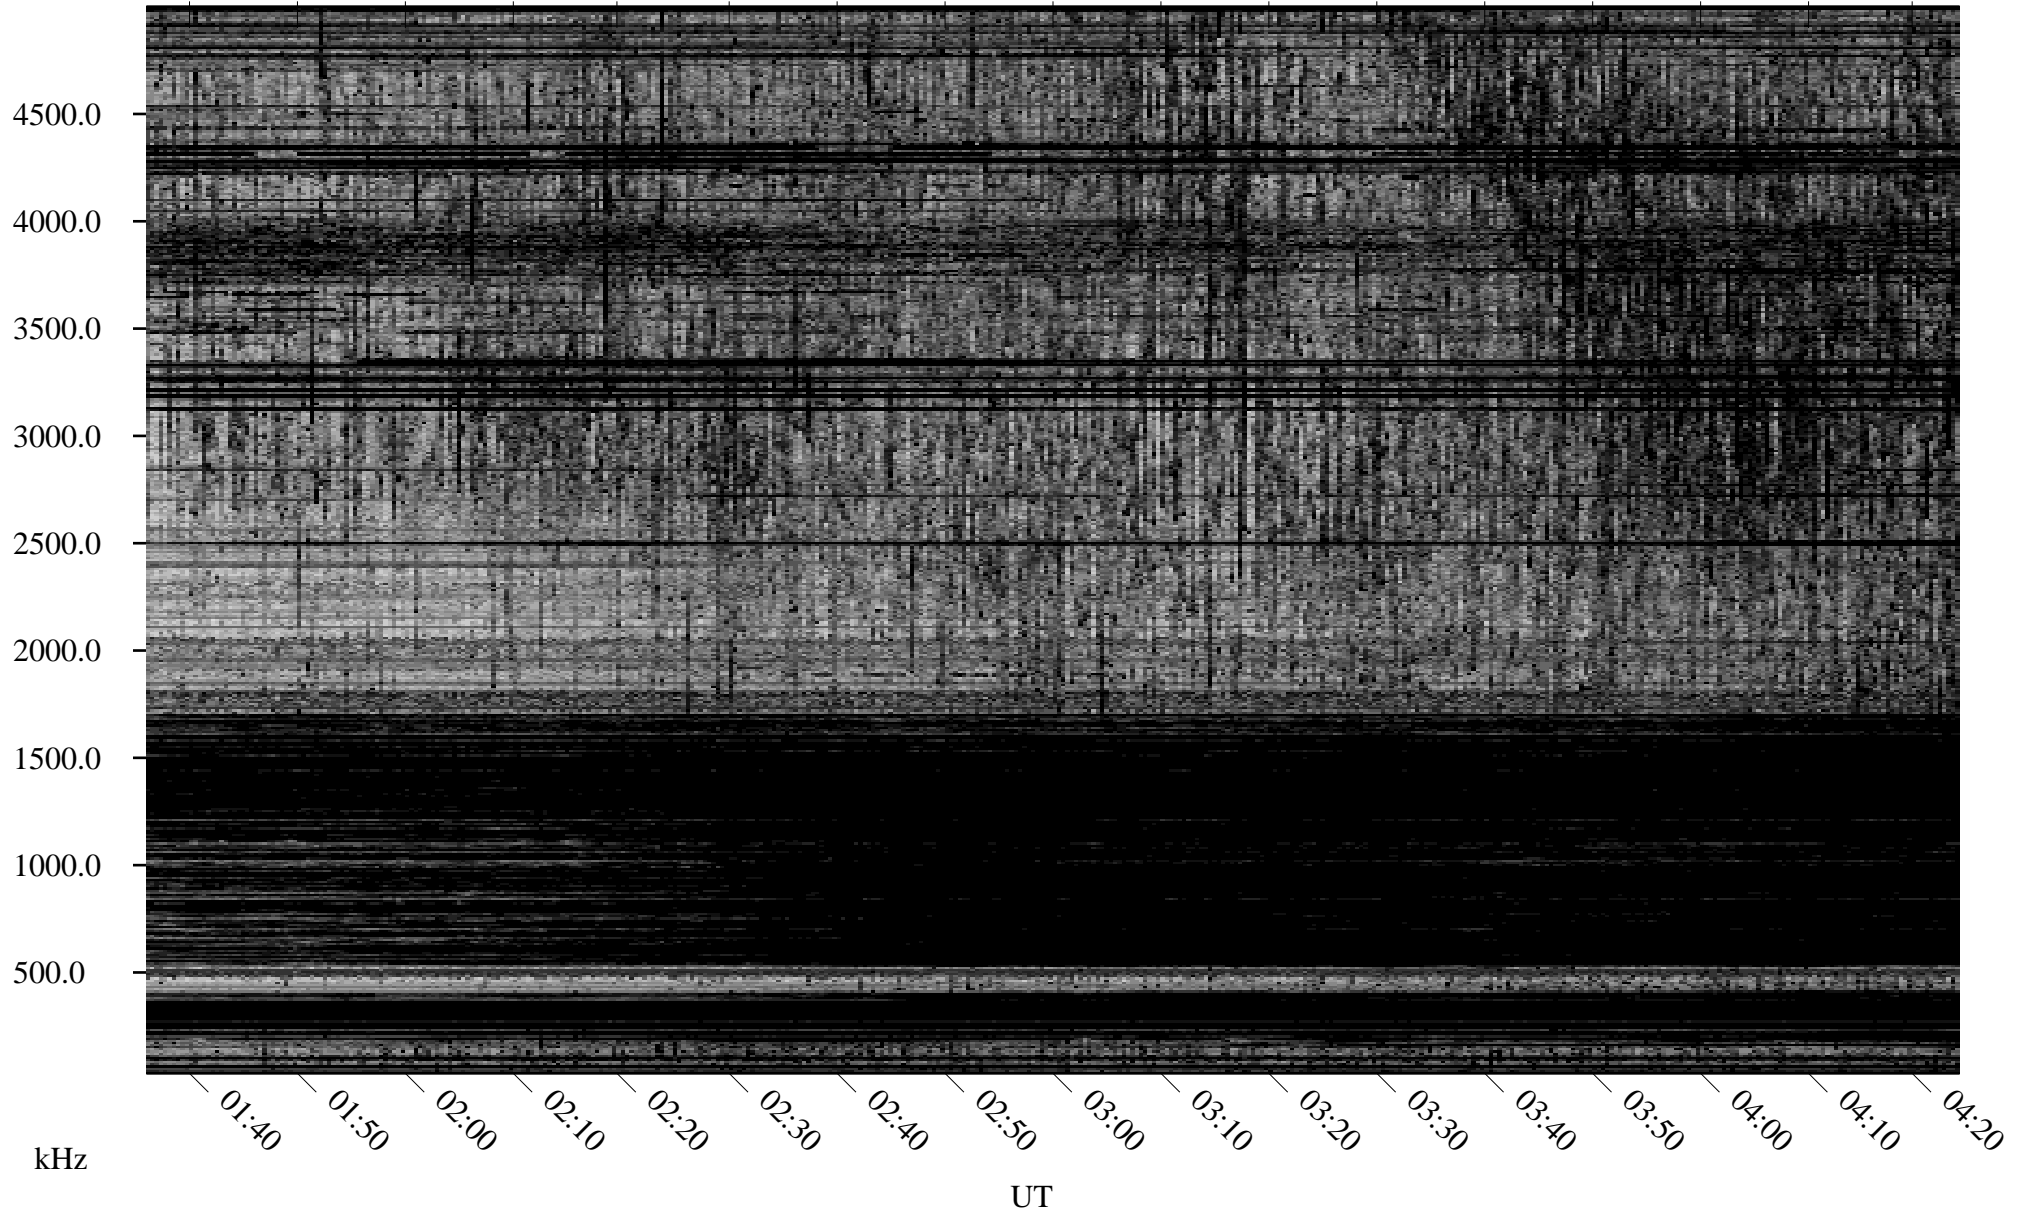

# 03/29/2006 Churchill, Manitoba

Linear Scale    Black = 161    White = 15

ch06088l.r00m max\_12

Page 1

# 03/29/2006 Churchill, Manitoba

Linear Scale    Black = 161    White = 15

ch06088l.r00m max\_12

Page 2

# 03/30/2006 Churchill, Manitoba

Linear Scale    Black = 161    White = 15

ch06088l.r00m max\_12

Page 3

# 03/30/2006 Churchill, Manitoba

Linear Scale    Black = 161    White = 15

ch06088l.r00m max\_12

Page 4