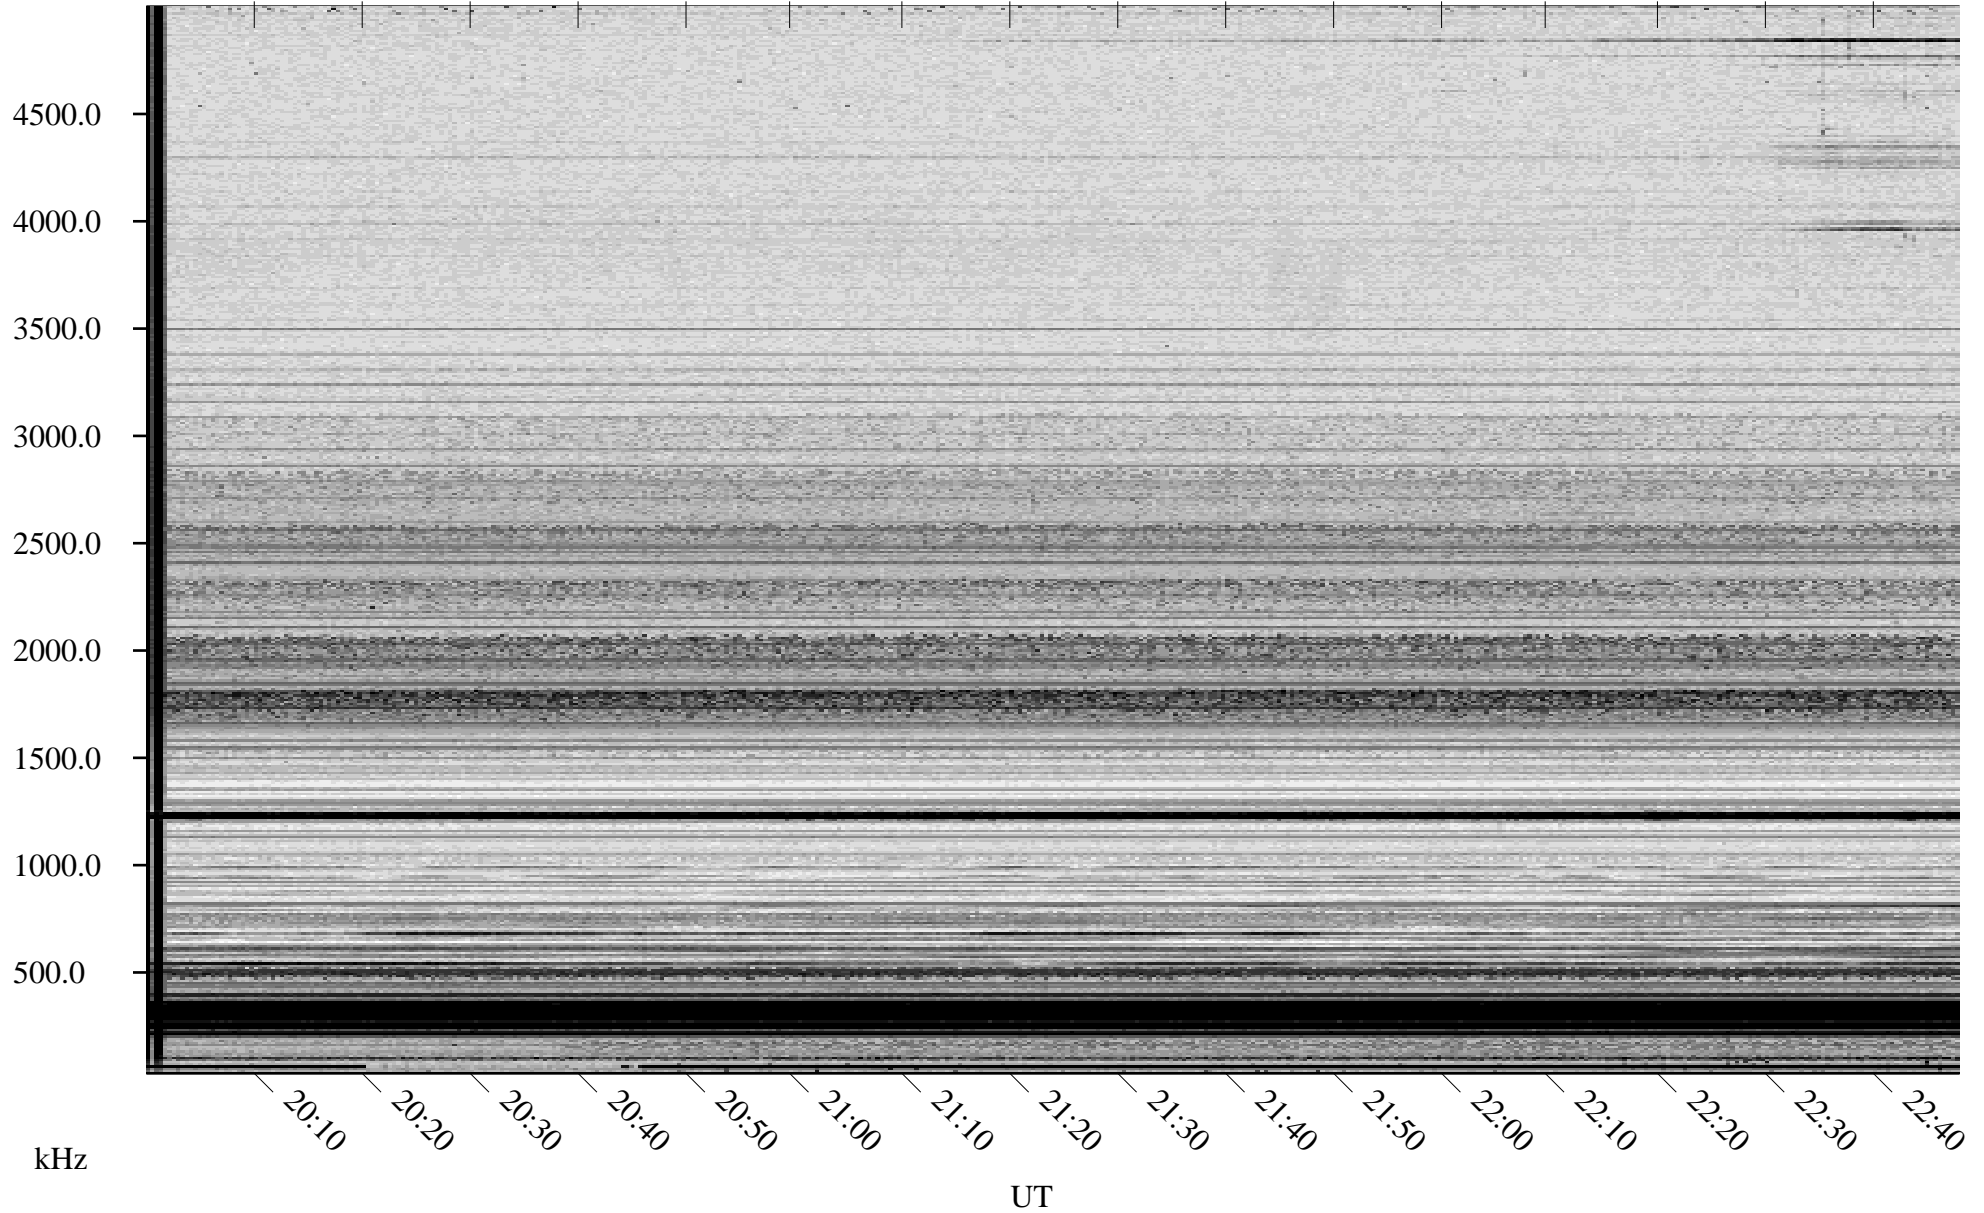

# 03/29/2006 Churchill, Manitoba

Linear Scale    Black = 161    White = 15

ch06088l.r00m max\_12

Page 1

# 03/29/2006 Churchill, Manitoba

Linear Scale    Black = 161    White = 15

ch06088l.r00m max\_12

Page 2

# 03/30/2006 Churchill, Manitoba

Linear Scale    Black = 161    White = 15

ch06088l.r00m max\_12

Page 3

# 03/30/2006 Churchill, Manitoba

Linear Scale    Black = 161    White = 15

ch06088l.r00m max\_12

Page 4