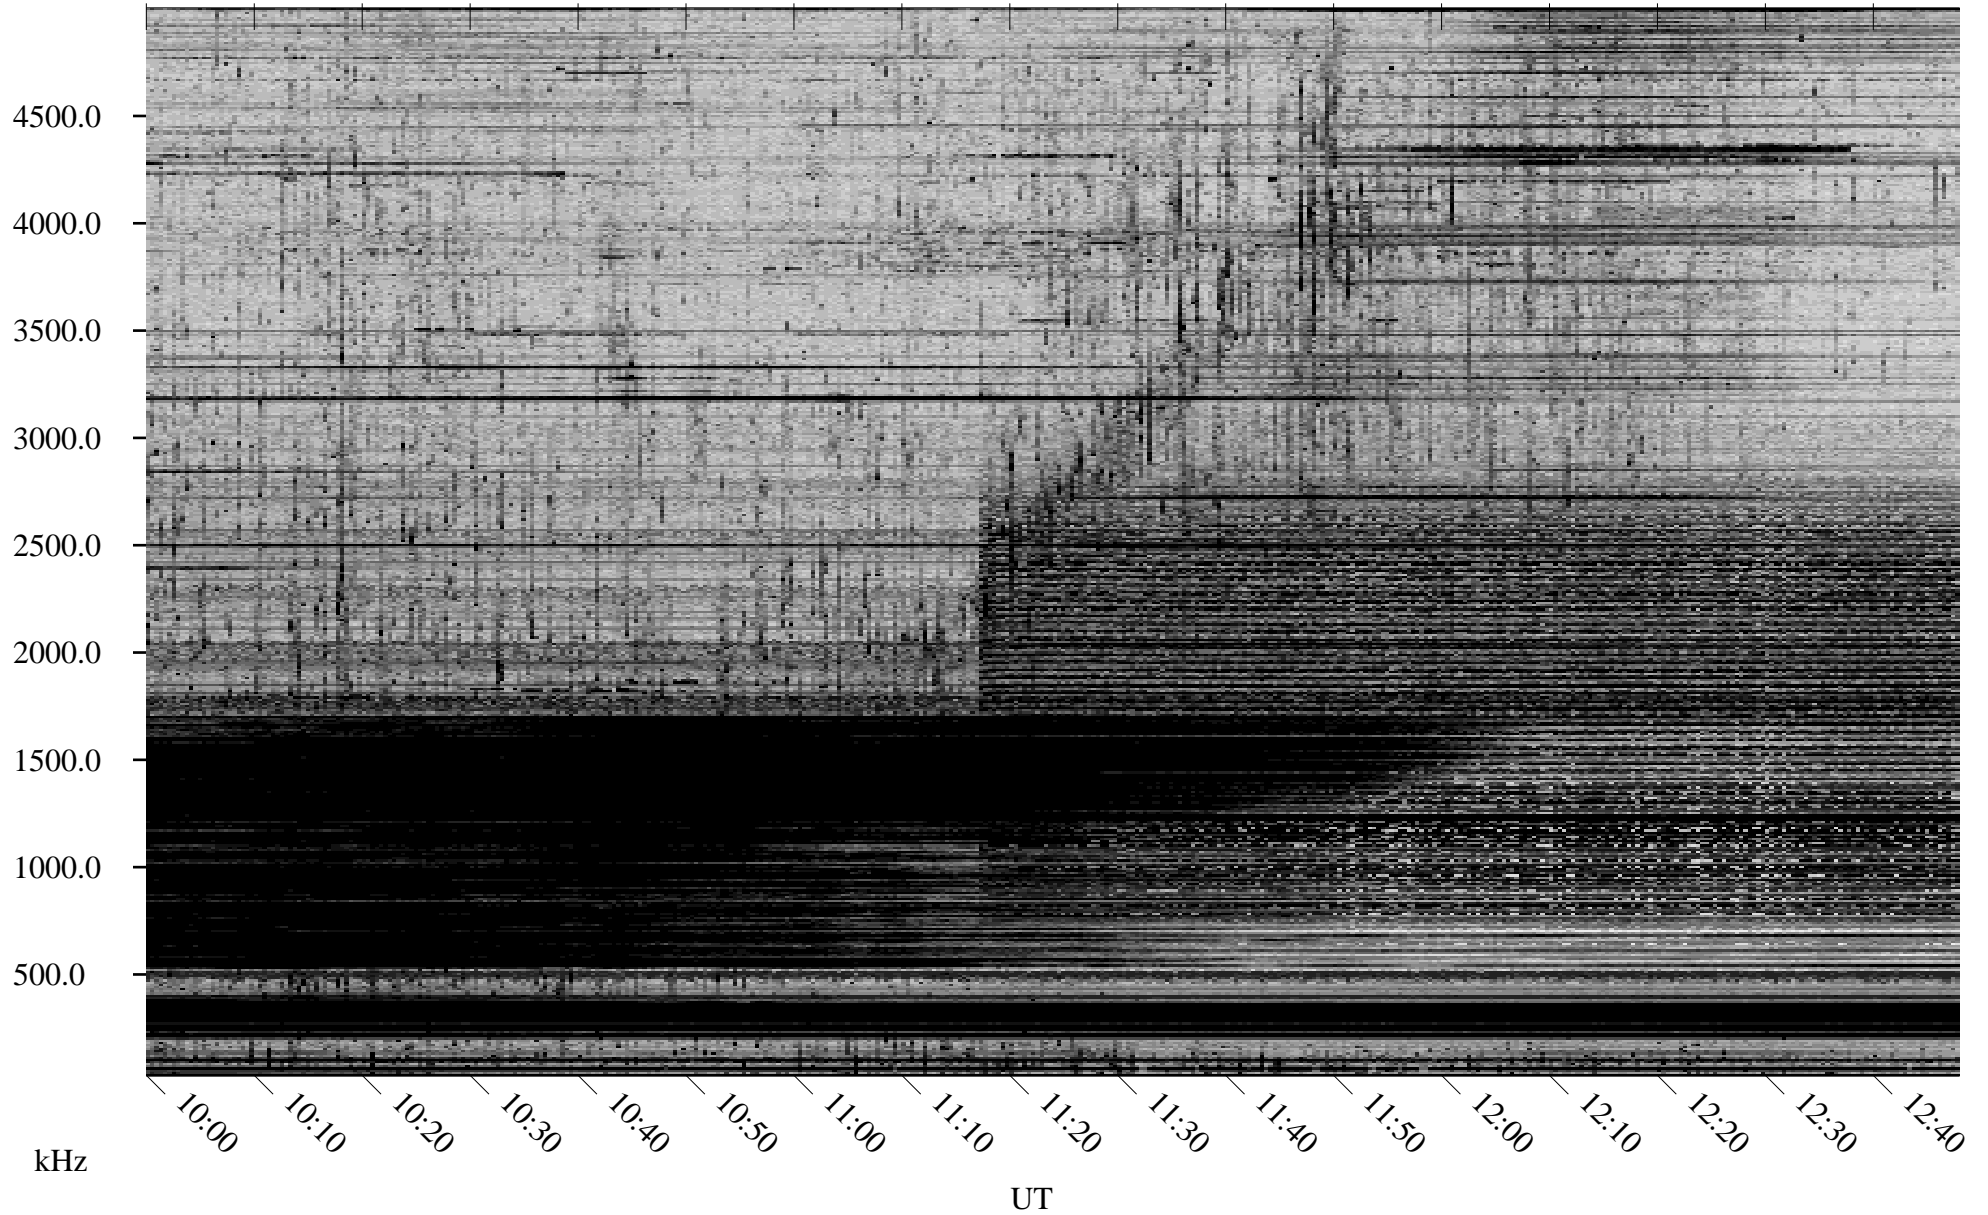

03/30/2006 Churchill, Manitoba

Linear Scale   Black = 161   White = 15

ch06088l.r00m max_12

Page 6