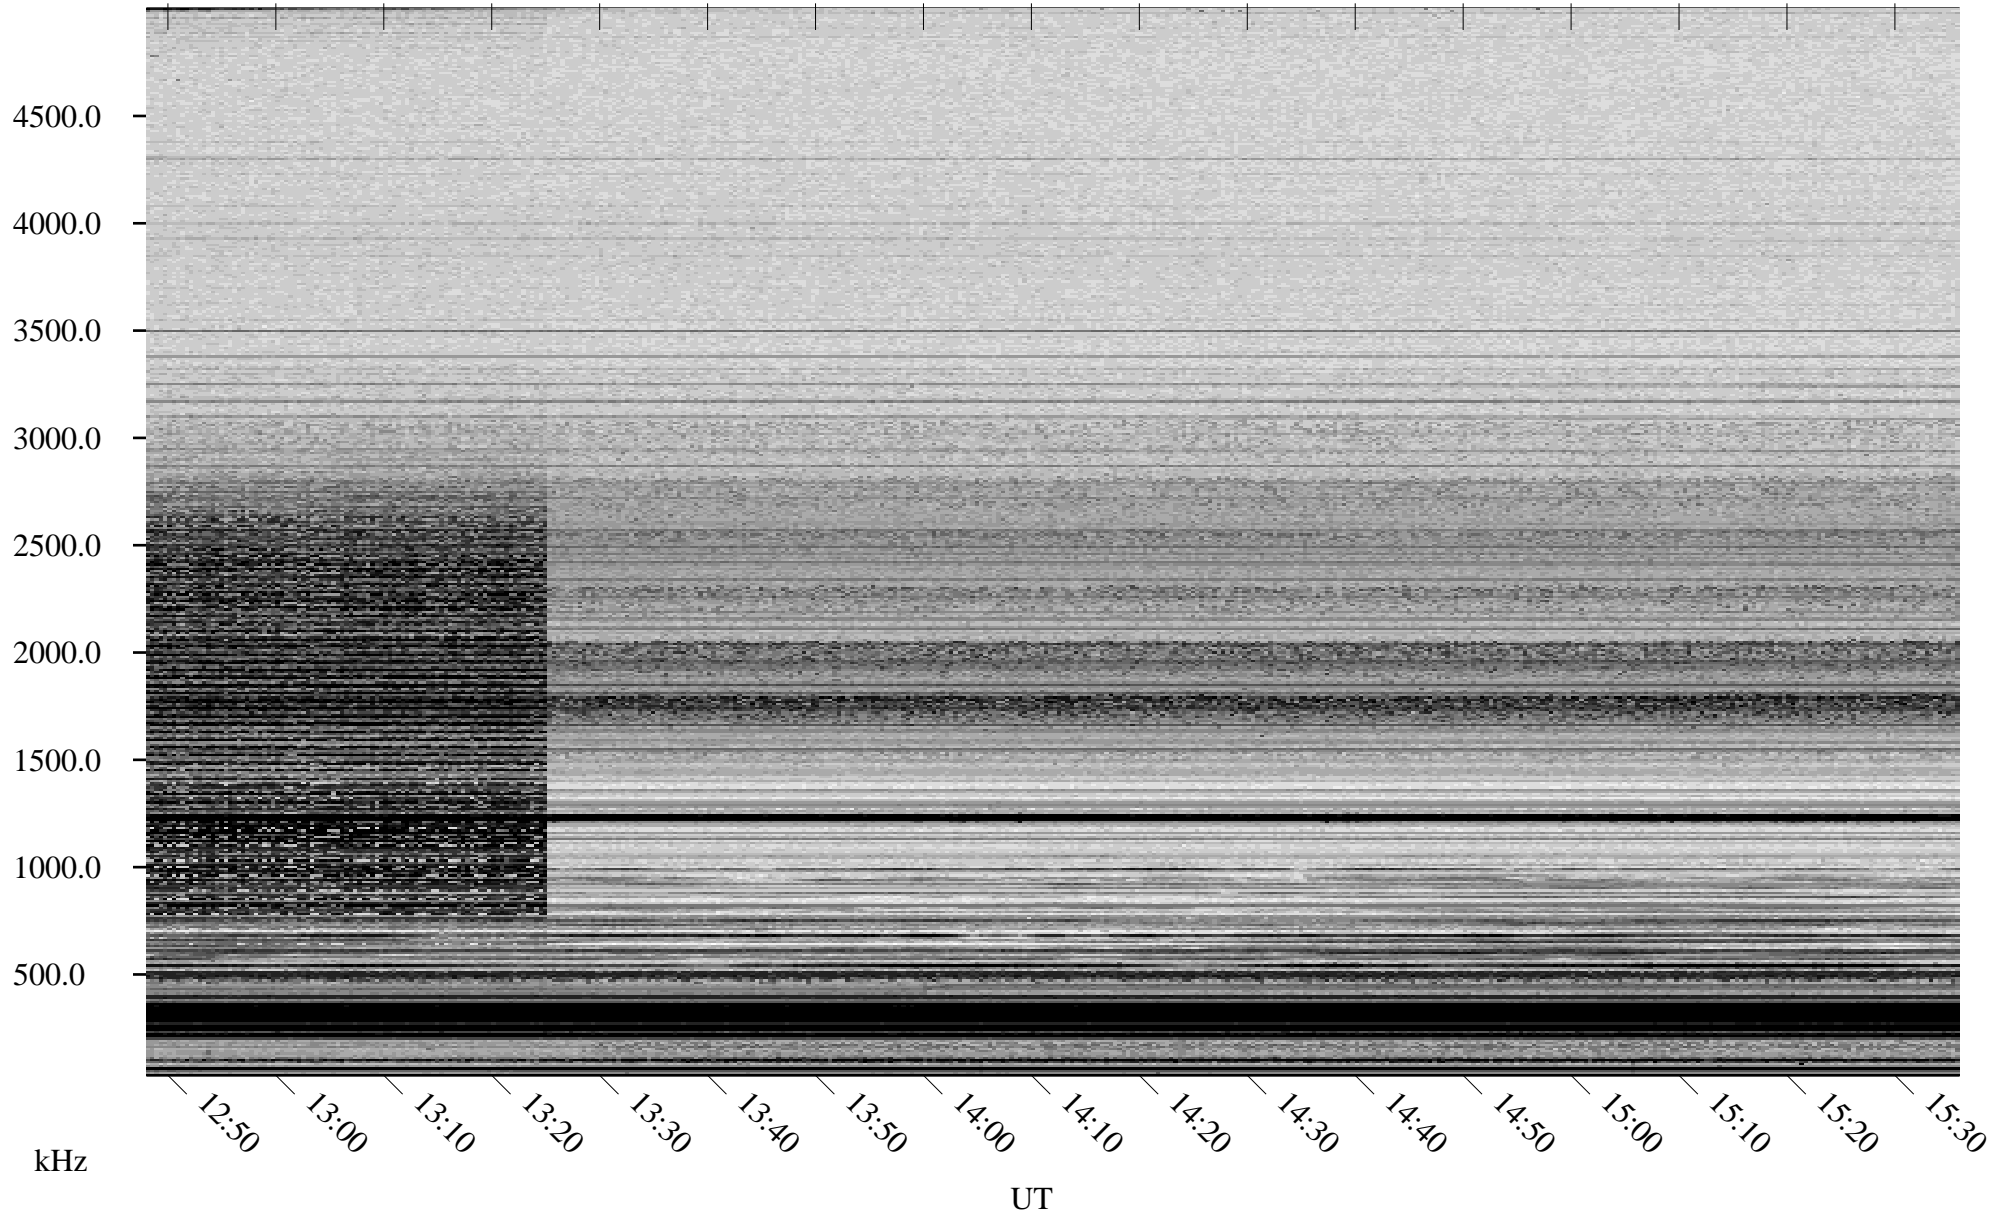

03/30/2006 Churchill, Manitoba

Linear Scale Black = 161 White = 15

ch06089l.r00m max_12

Page 1

03/30/2006 Churchill, Manitoba

Linear Scale Black = 161 White = 15

ch06089l.r00m max_12

Page 2

03/31/2006 Churchill, Manitoba

Linear Scale Black = 161 White = 15

ch06089l.r00m max_12

Page 3

03/31/2006 Churchill, Manitoba

Linear Scale Black = 161 White = 15

ch06089l.r00m max_12

Page 4

03/31/2006 Churchill, Manitoba

Linear Scale Black = 161 White = 15

ch06089l.r00m max_12

Page 5

03/31/2006 Churchill, Manitoba

Linear Scale Black = 161 White = 15

ch06089l.r00m max_12

Page 6

03/31/2006 Churchill, Manitoba

Linear Scale Black = 161 White = 15

ch06089l.r00m max_12

Page 7

03/31/2006 Churchill, Manitoba

Linear Scale Black = 161 White = 15

ch06089l.r00m max_12