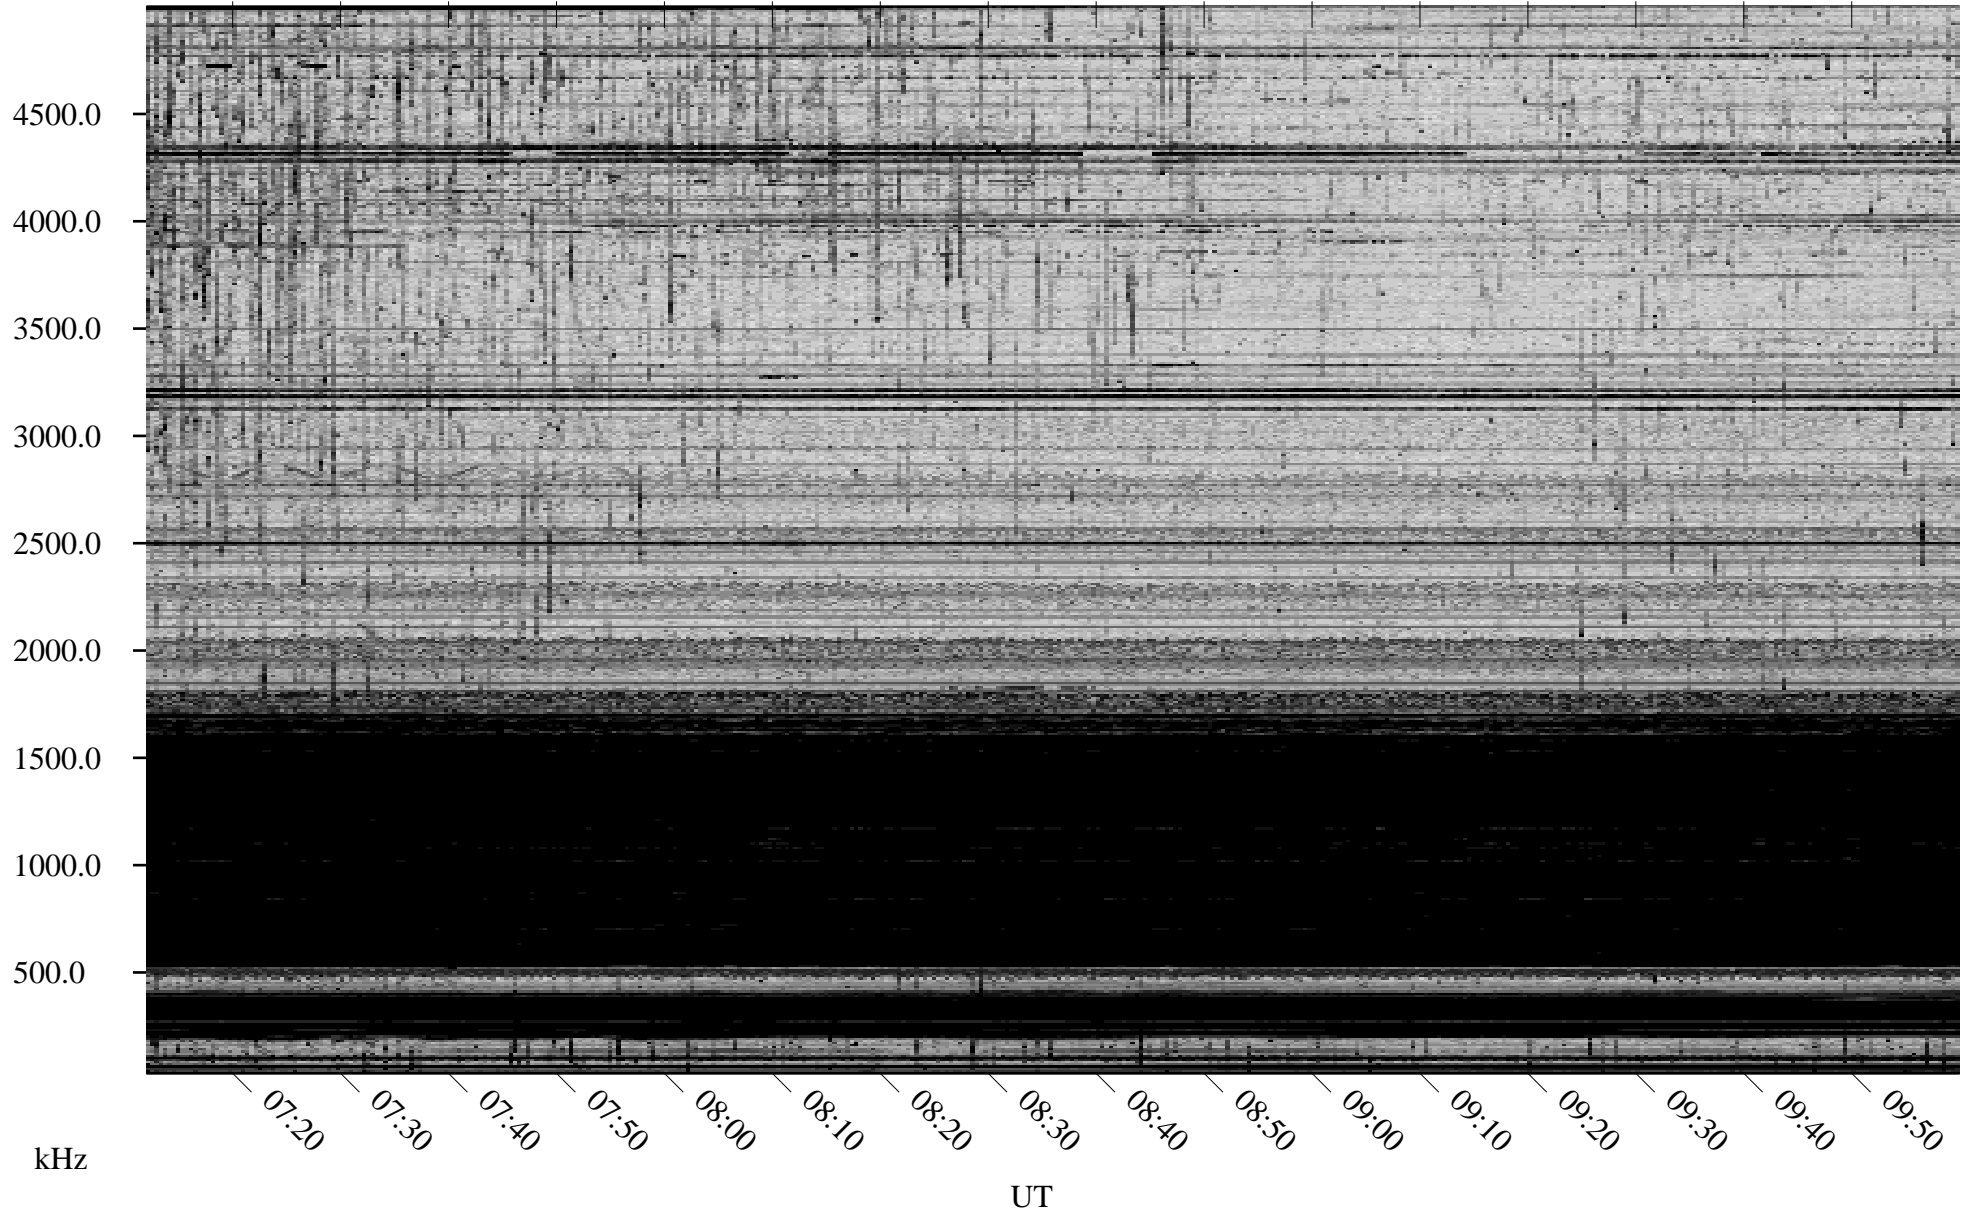

03/30/2006 Churchill, Manitoba

Linear Scale Black = 161 White = 15

ch06089l.r00m max_12

Page 1

03/30/2006 Churchill, Manitoba

Linear Scale Black = 161 White = 15

ch06089l.r00m max_12

Page 2

03/31/2006 Churchill, Manitoba

Linear Scale Black = 161 White = 15

ch06089l.r00m max_12

Page 3

03/31/2006 Churchill, Manitoba

Linear Scale Black = 161 White = 15

ch06089l.r00m max_12

Page 4

03/31/2006 Churchill, Manitoba

Linear Scale Black = 161 White = 15

ch06089l.r00m max_12

Page 5

03/31/2006 Churchill, Manitoba

Linear Scale Black = 161 White = 15

ch06089l.r00m max_12

Page 6

03/31/2006 Churchill, Manitoba

Linear Scale Black = 161 White = 15

ch06089l.r00m max_12

Page 7

03/31/2006 Churchill, Manitoba

Linear Scale Black = 161 White = 15

ch06089l.r00m max_12