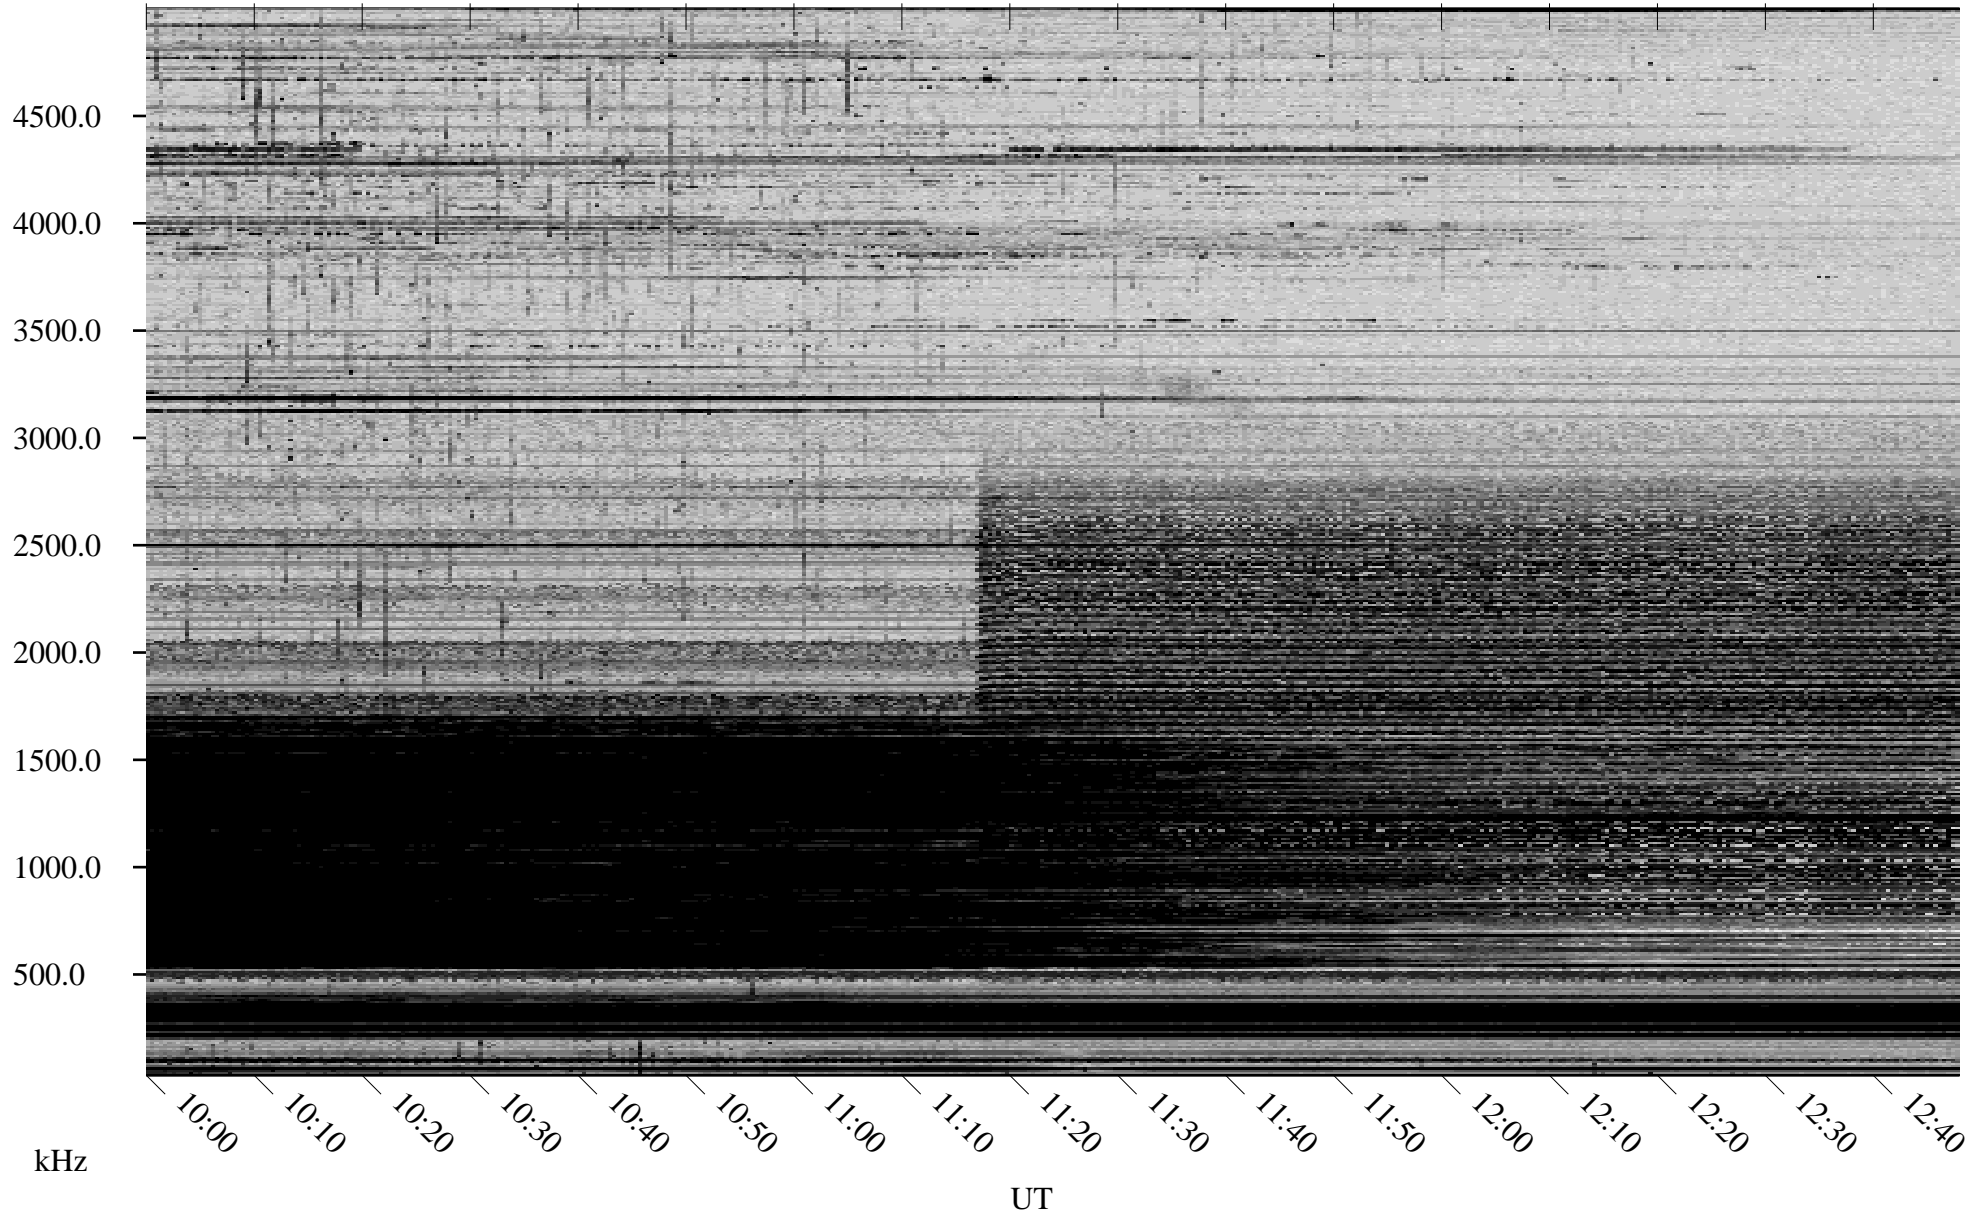

03/30/2006 Churchill, Manitoba

Linear Scale Black = 161 White = 15

ch06089l.r00m max_12

Page 1

03/30/2006 Churchill, Manitoba

Linear Scale Black = 161 White = 15

ch06089l.r00m max_12

Page 2

03/31/2006 Churchill, Manitoba

Linear Scale Black = 161 White = 15

ch06089l.r00m max_12

Page 3

03/31/2006 Churchill, Manitoba

Linear Scale Black = 161 White = 15

ch06089l.r00m max_12

Page 4

03/31/2006 Churchill, Manitoba

Linear Scale Black = 161 White = 15

ch06089l.r00m max_12

Page 5

03/31/2006 Churchill, Manitoba

Linear Scale Black = 161 White = 15

ch06089l.r00m max_12

Page 6

03/31/2006 Churchill, Manitoba

Linear Scale Black = 161 White = 15

ch06089l.r00m max_12

Page 7

03/31/2006 Churchill, Manitoba

Linear Scale Black = 161 White = 15

ch06089l.r00m max_12