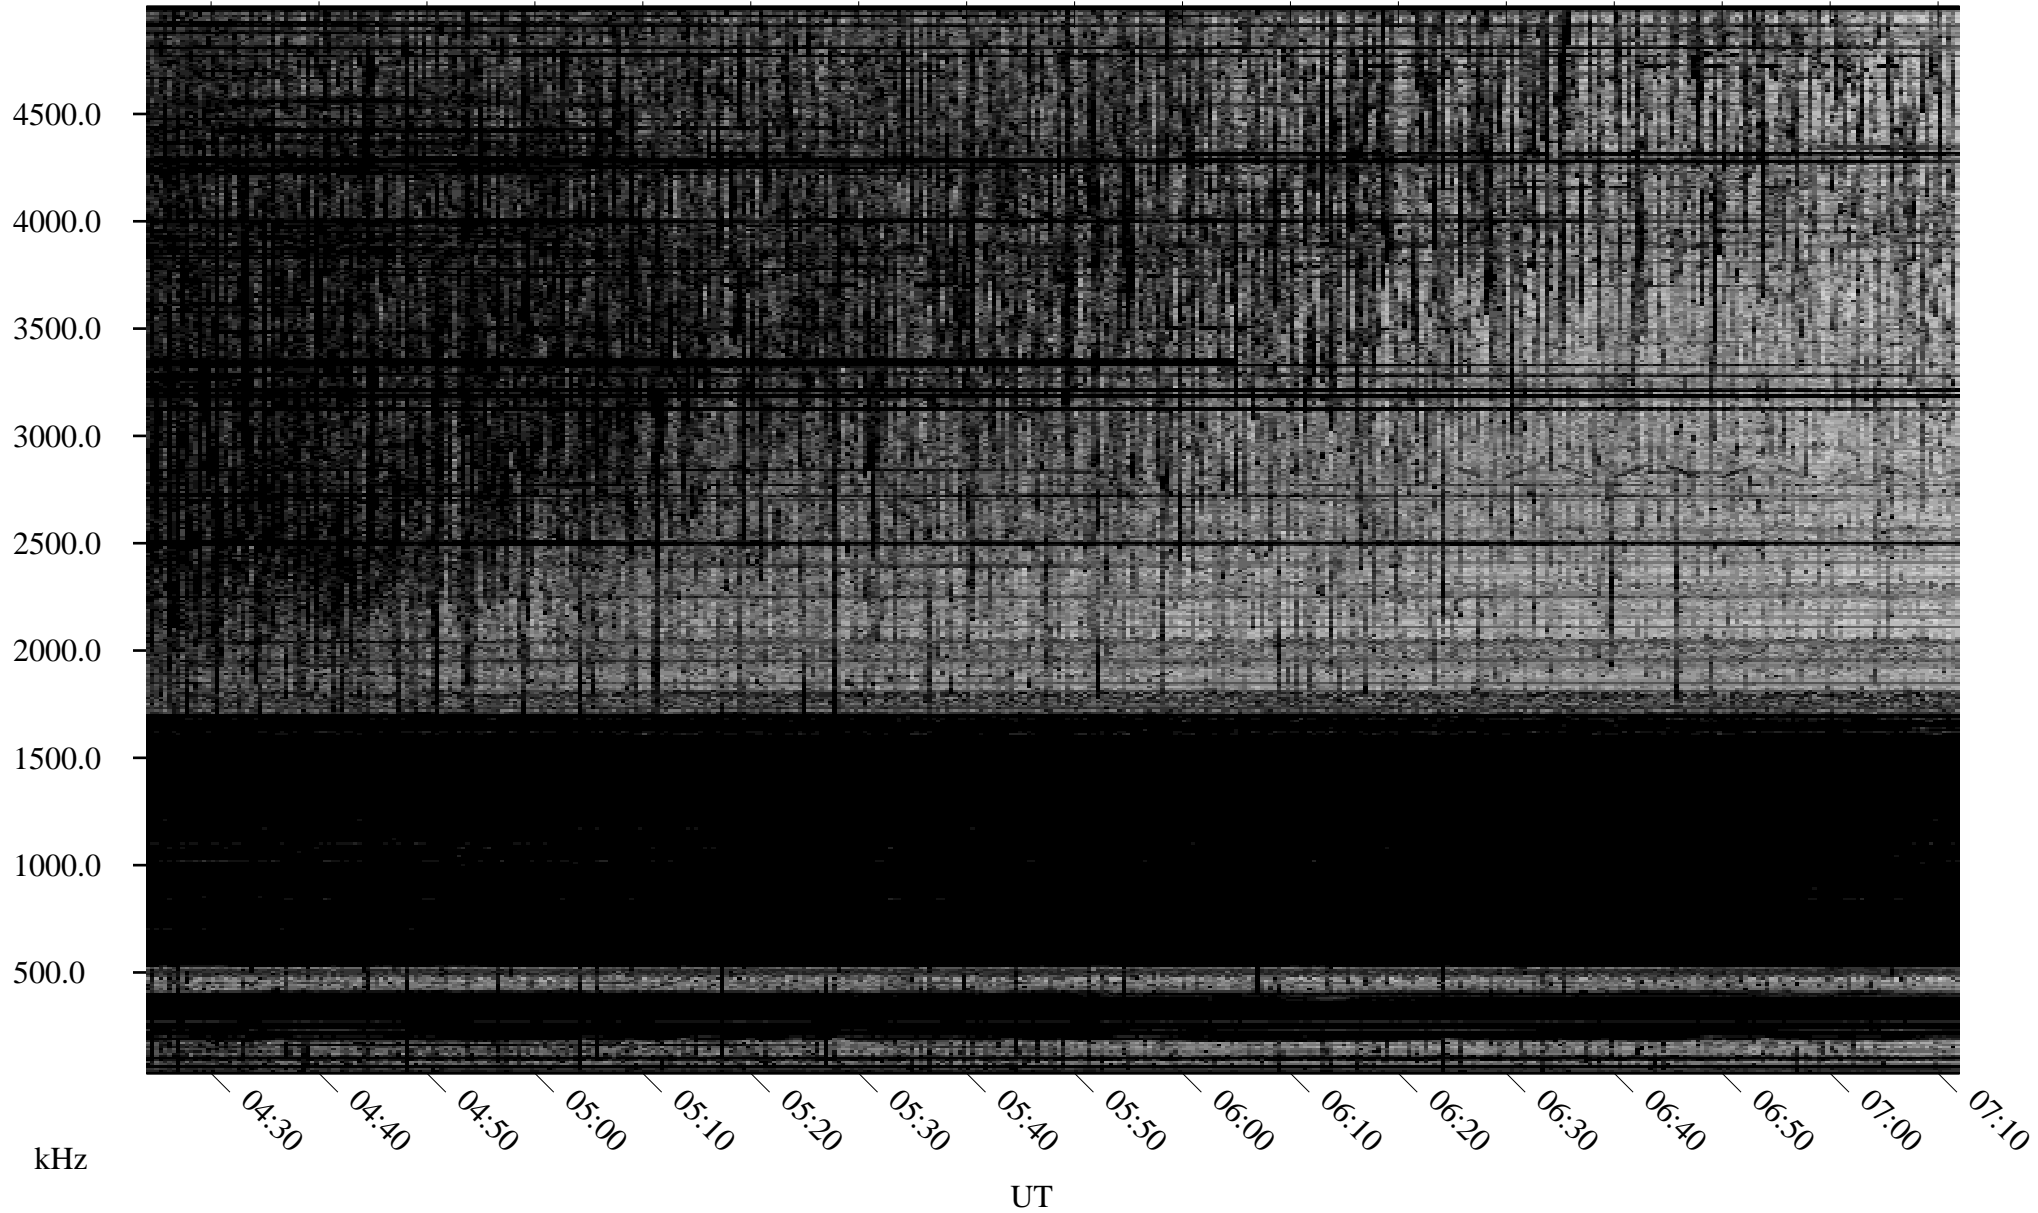

03/30/2006 Churchill, Manitoba

Linear Scale Black = 161 White = 15

ch06089l.r00m max_12

Page 1

03/30/2006 Churchill, Manitoba

Linear Scale Black = 161 White = 15

ch06089l.r00m max_12

Page 2

03/31/2006 Churchill, Manitoba

Linear Scale Black = 161 White = 15

ch06089l.r00m max_12

Page 3

03/31/2006 Churchill, Manitoba

Linear Scale Black = 161 White = 15

ch06089l.r00m max_12

Page 4

03/31/2006 Churchill, Manitoba

Linear Scale Black = 161 White = 15

ch06089l.r00m max_12

Page 5

03/31/2006 Churchill, Manitoba

Linear Scale Black = 161 White = 15

ch06089l.r00m max_12

Page 6

03/31/2006 Churchill, Manitoba

Linear Scale Black = 161 White = 15

ch06089l.r00m max_12

Page 7

03/31/2006 Churchill, Manitoba

Linear Scale Black = 161 White = 15

ch06089l.r00m max_12