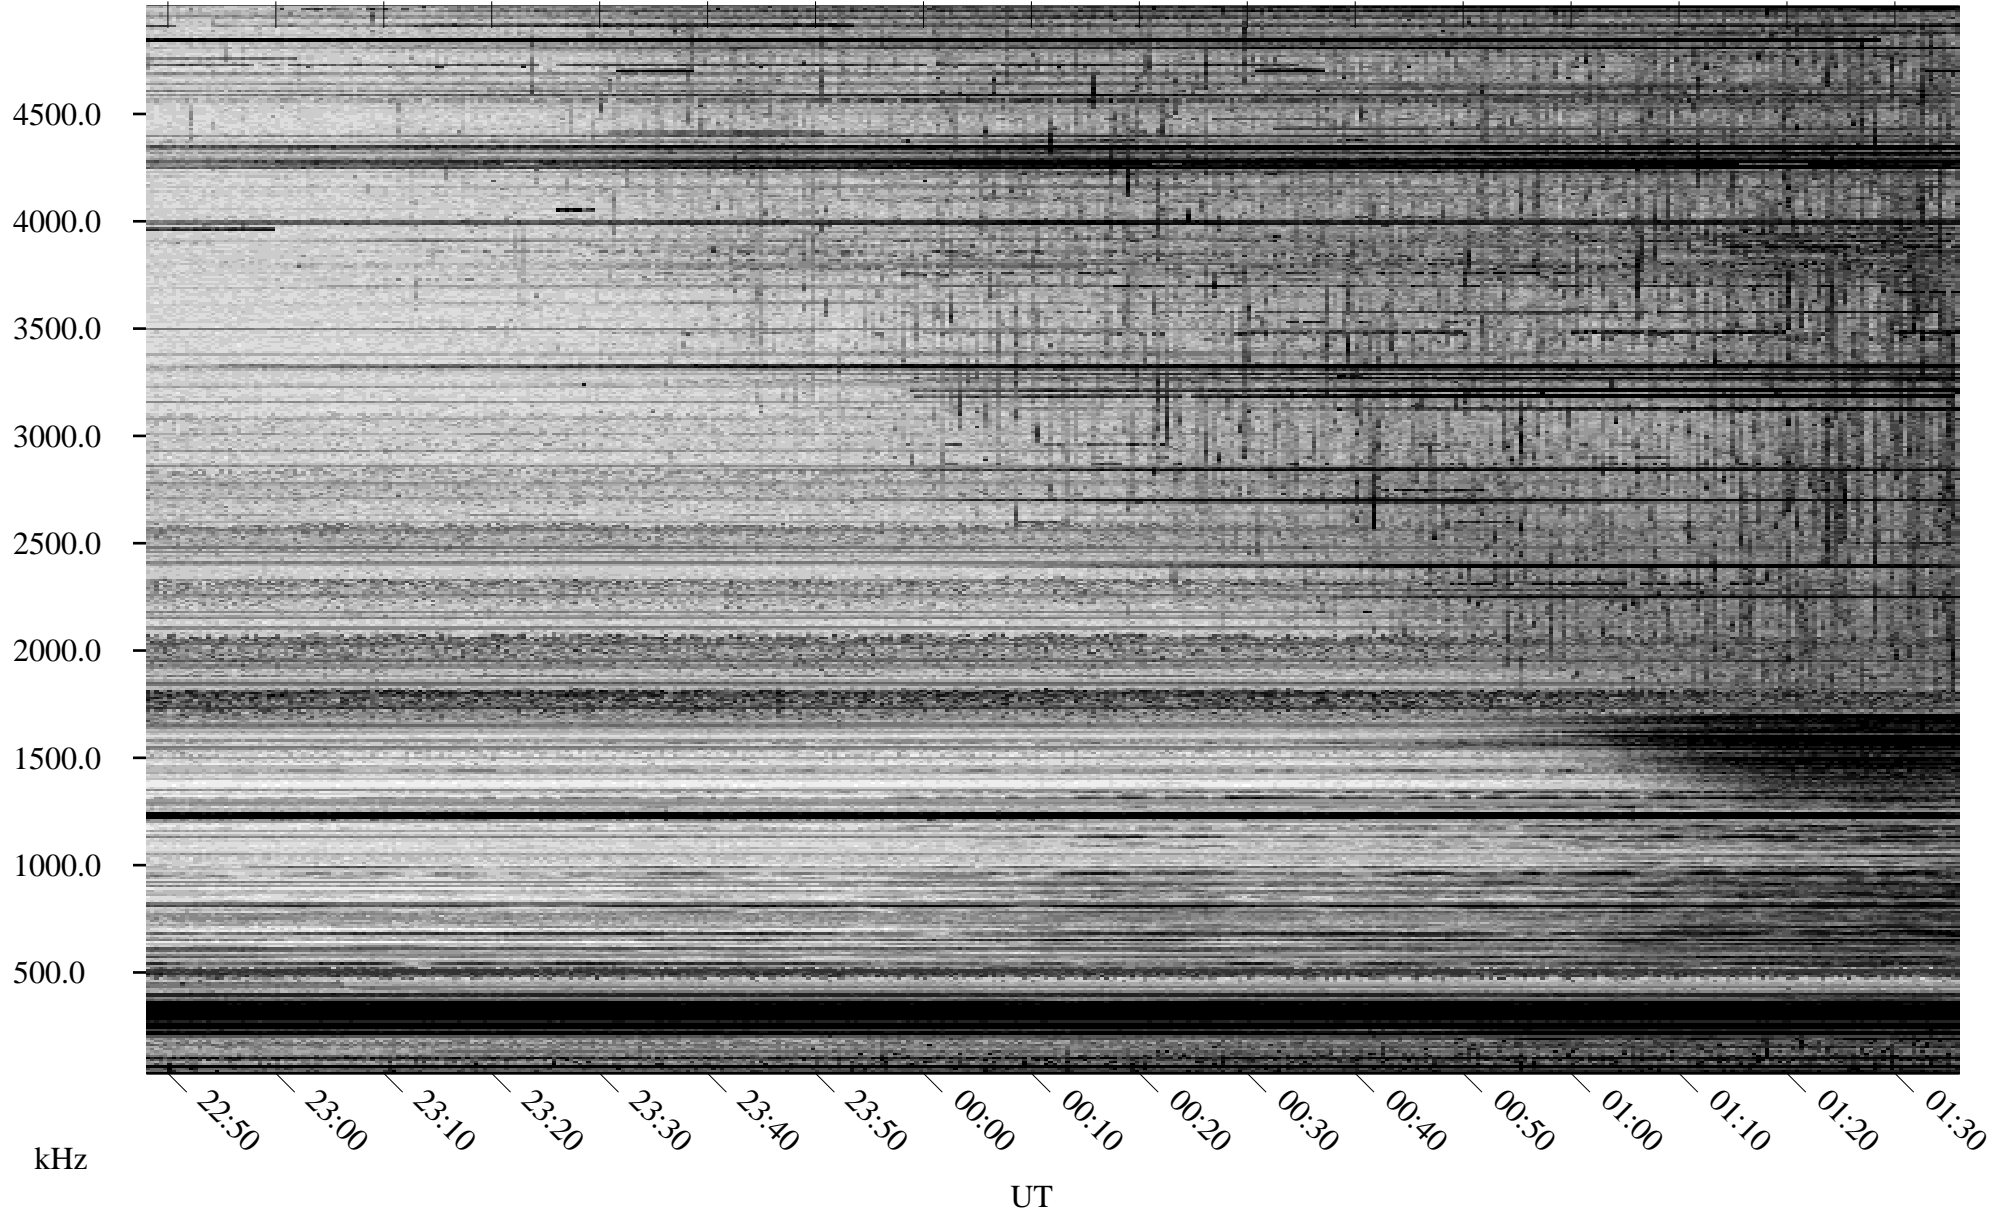

# 03/31/2006 Churchill, Manitoba

Linear Scale    Black = 161    White = 15

ch06090l.r00m max\_12

Page 1

# 03/31/2006 Churchill, Manitoba

Linear Scale    Black = 161    White = 15

ch06090l.r00m max\_12

Page 2

# 04/01/2006 Churchill, Manitoba

Linear Scale    Black = 161    White = 15

ch06090l.r00m max\_12

Page 3

# 04/01/2006 Churchill, Manitoba

Linear Scale    Black = 161    White = 15

ch06090l.r00m max\_12

Page 4