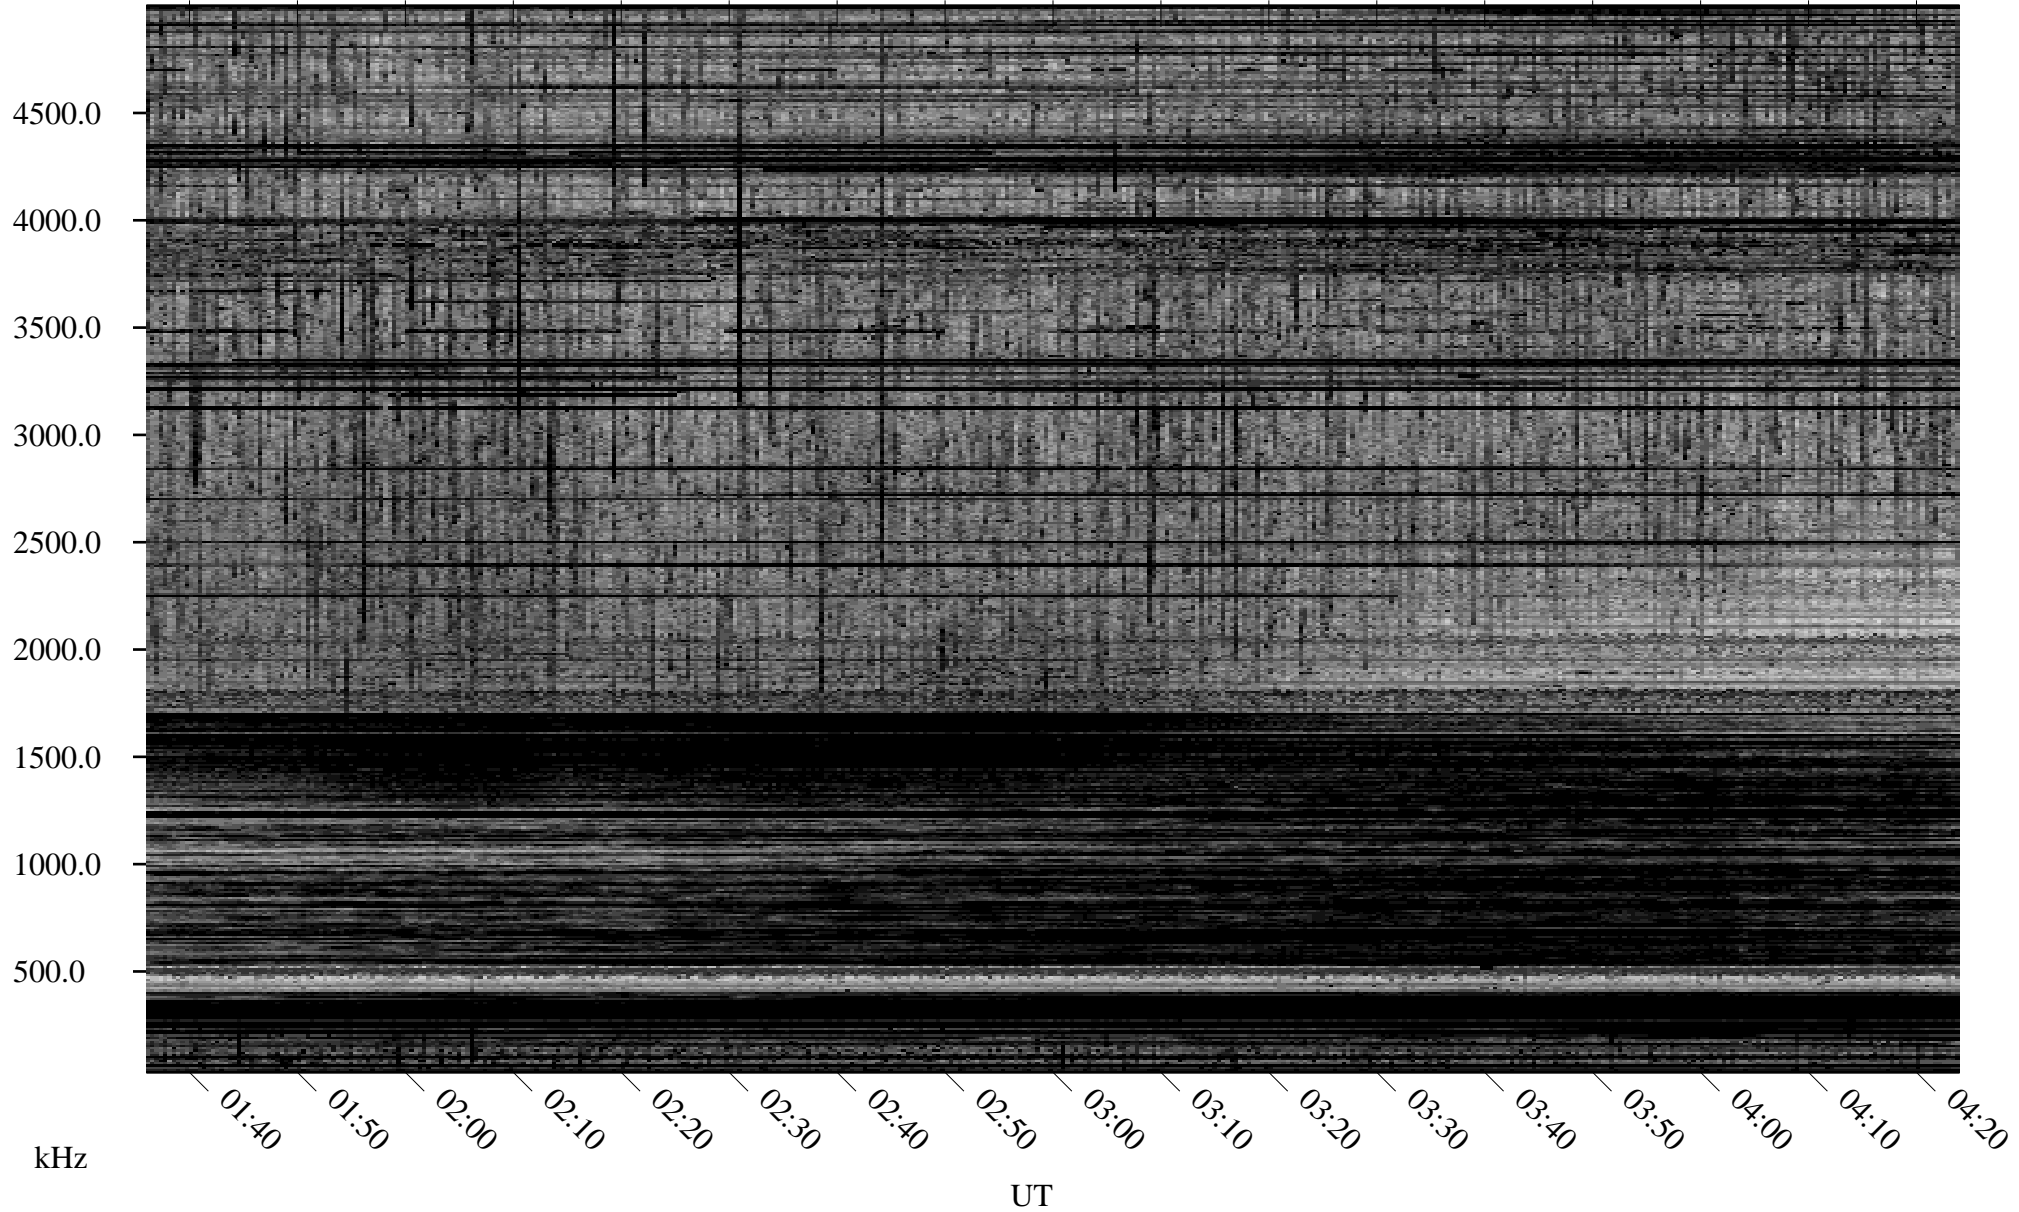

# 03/31/2006 Churchill, Manitoba

Linear Scale    Black = 161    White = 15

ch06090l.r00m max\_12

Page 1

# 03/31/2006 Churchill, Manitoba

Linear Scale    Black = 161    White = 15

ch06090l.r00m max\_12

Page 2

# 04/01/2006 Churchill, Manitoba

Linear Scale    Black = 161    White = 15

ch06090l.r00m max\_12

Page 3

# 04/01/2006 Churchill, Manitoba

Linear Scale    Black = 161    White = 15

ch06090l.r00m max\_12

Page 4