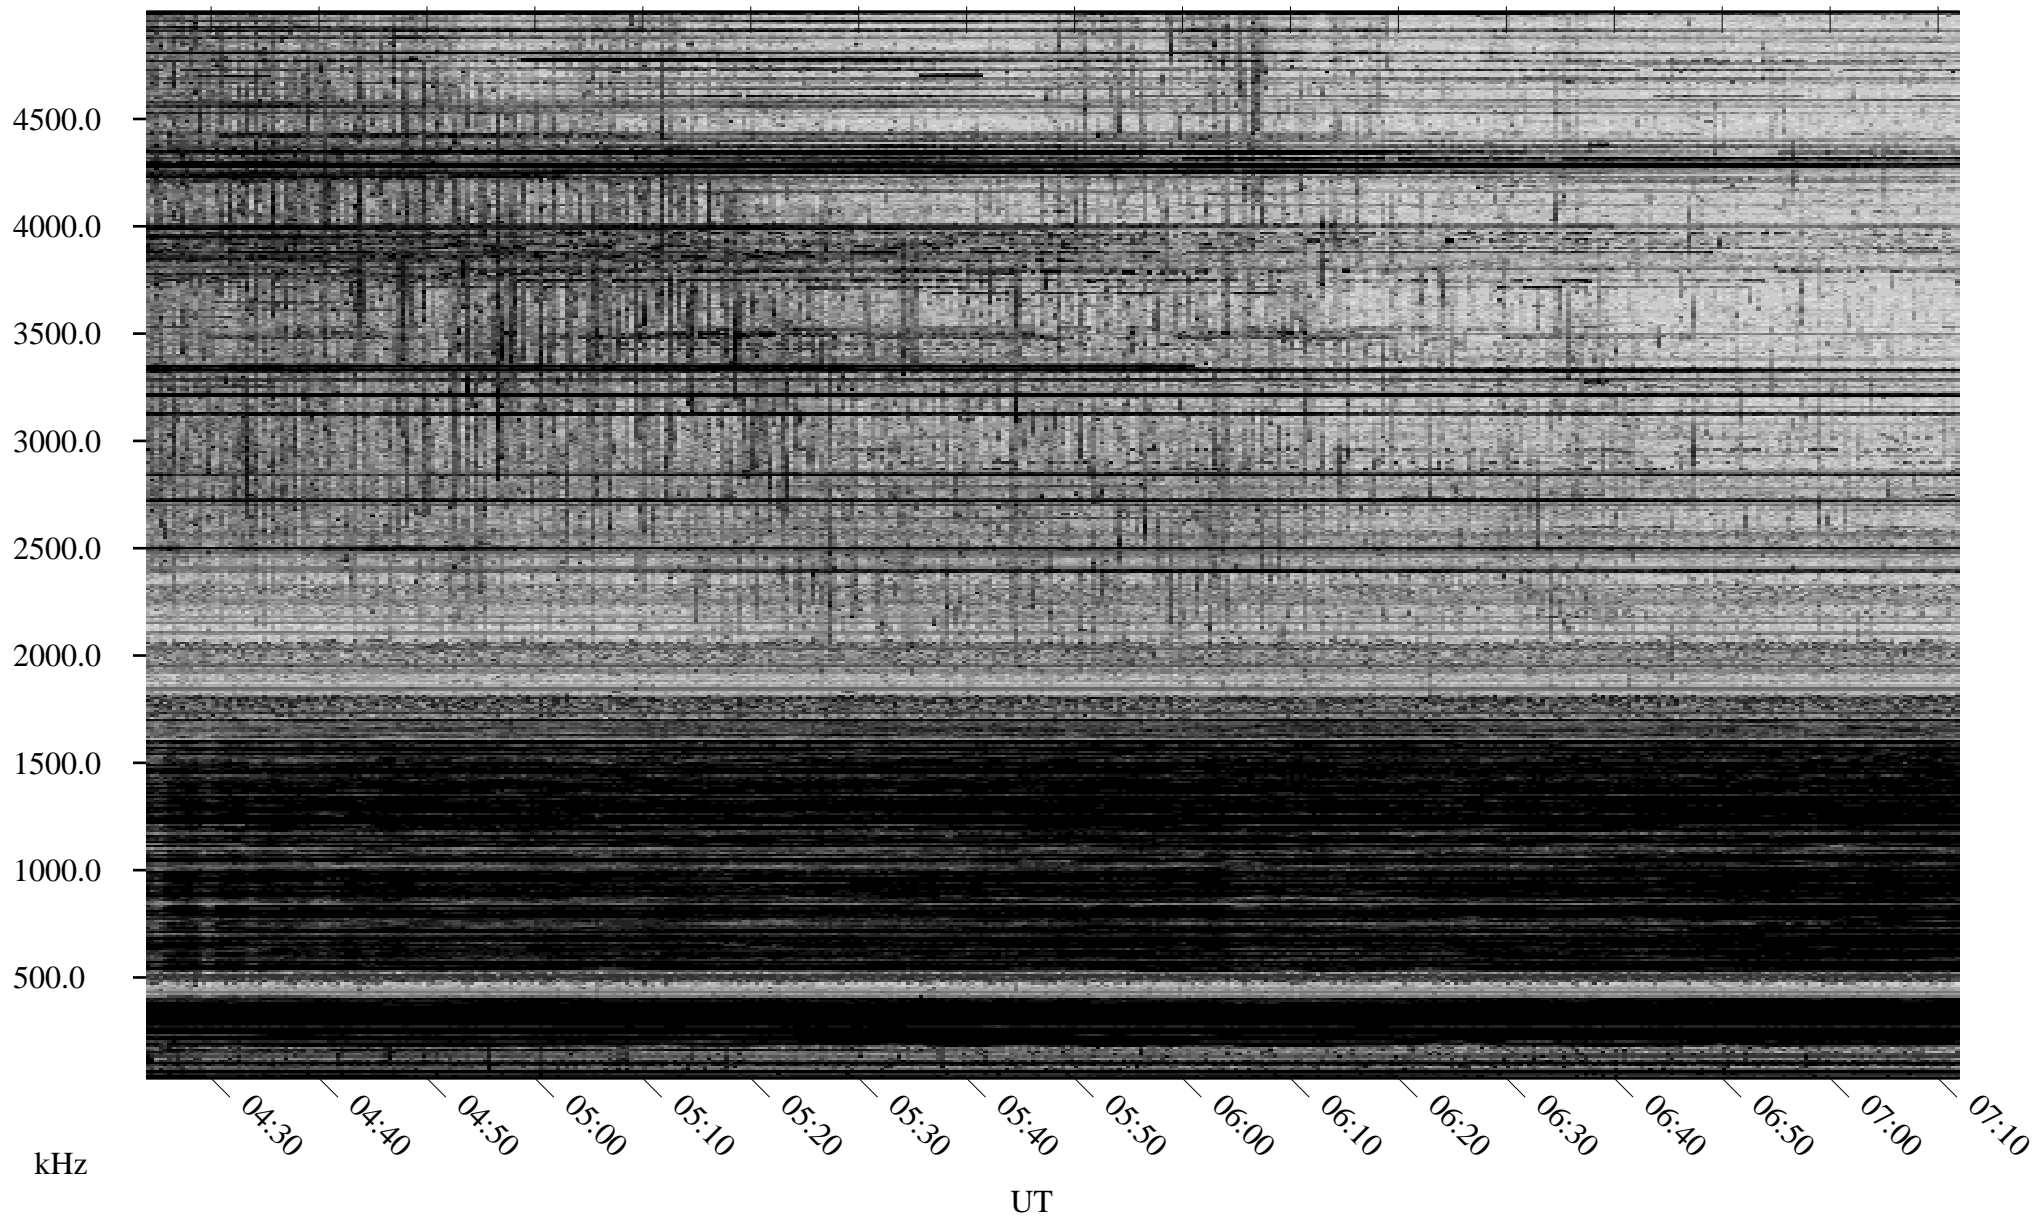

# 03/31/2006 Churchill, Manitoba

Linear Scale    Black = 161    White = 15

ch06090l.r00m max\_12

Page 1

# 03/31/2006 Churchill, Manitoba

Linear Scale    Black = 161    White = 15

ch06090l.r00m max\_12

Page 2

# 04/01/2006 Churchill, Manitoba

Linear Scale    Black = 161    White = 15

ch06090l.r00m max\_12

Page 3

# 04/01/2006 Churchill, Manitoba

Linear Scale    Black = 161    White = 15

ch06090l.r00m max\_12

Page 4