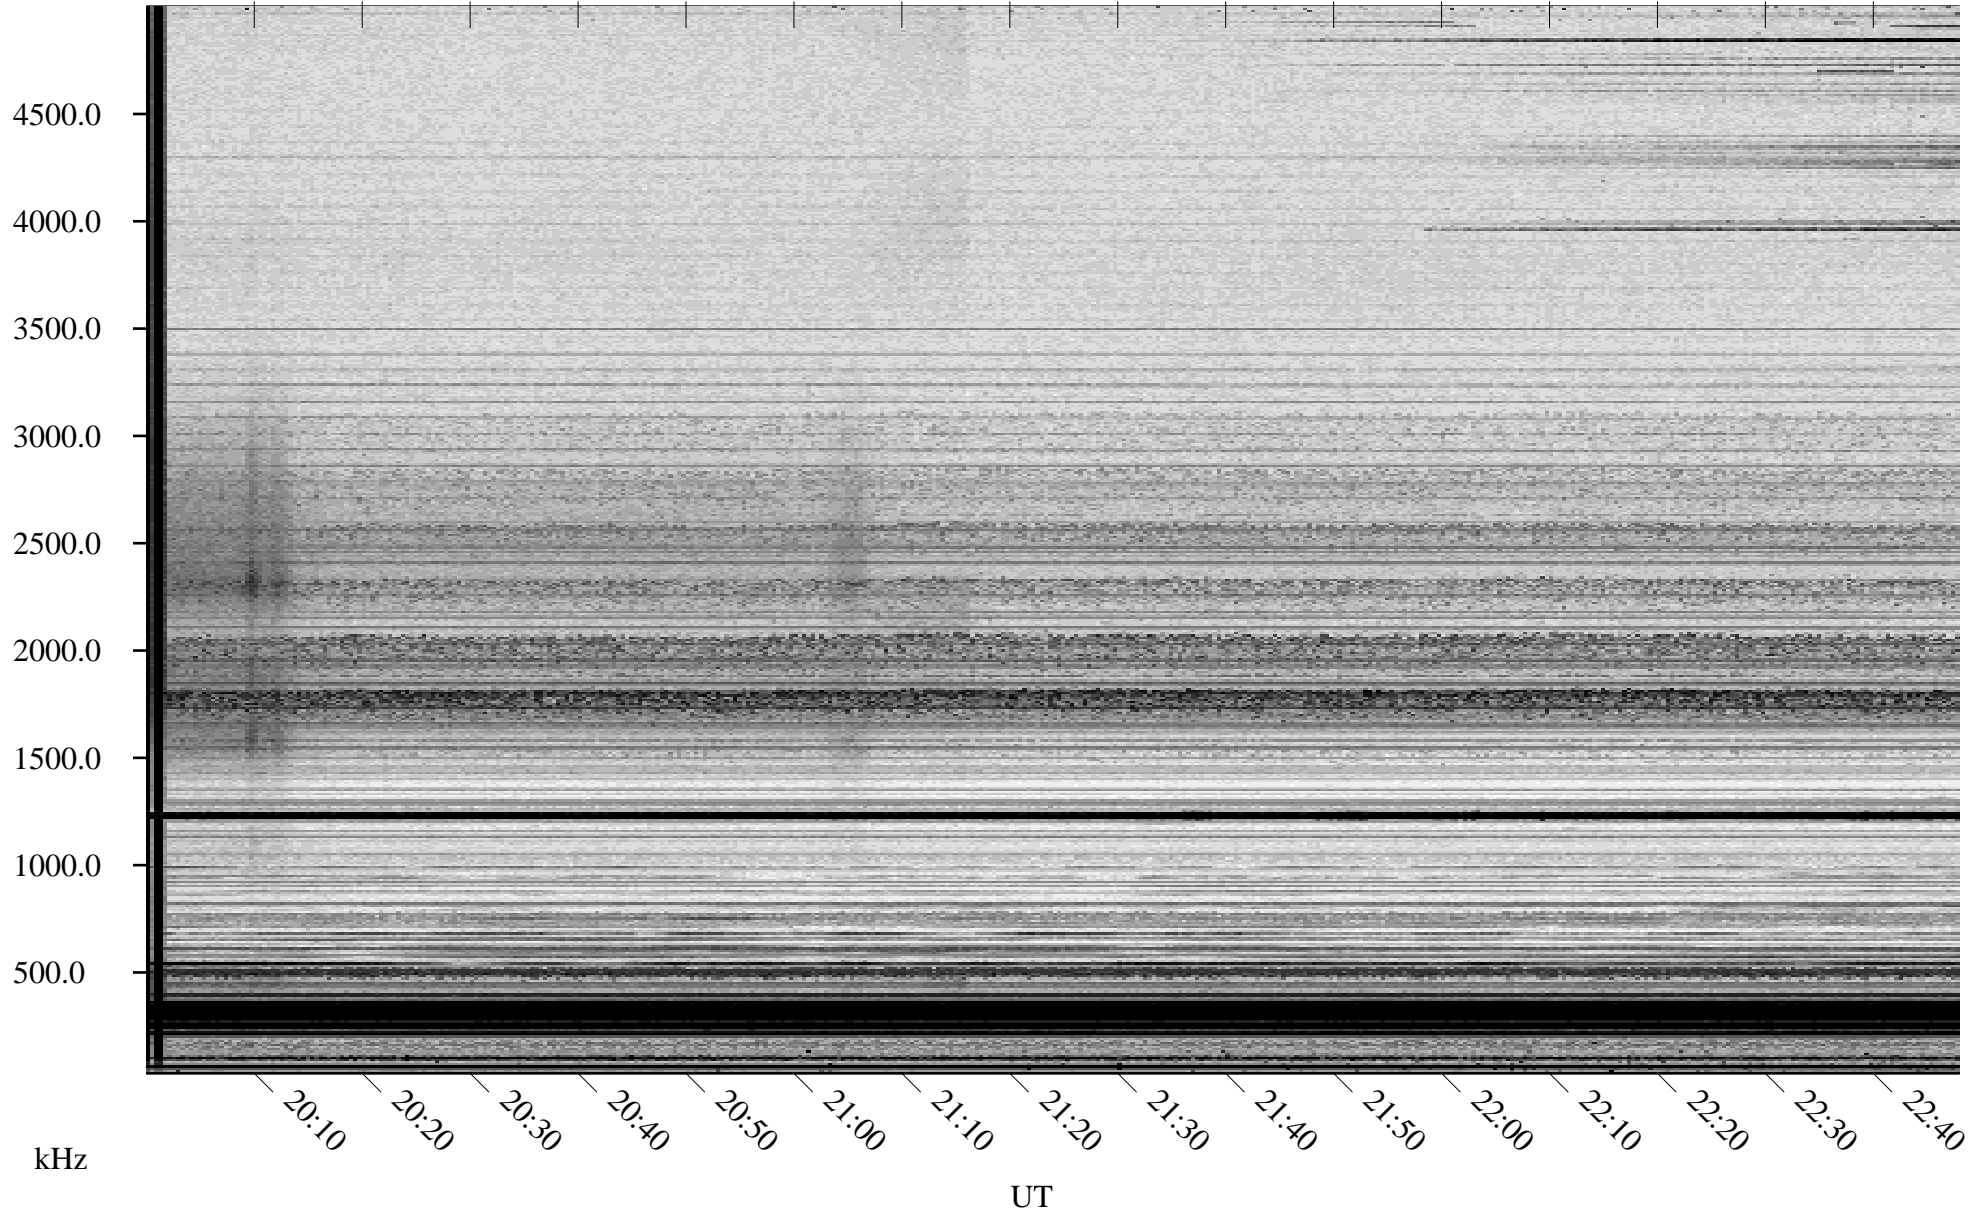

# 03/31/2006 Churchill, Manitoba

Linear Scale    Black = 161    White = 15

ch06090l.r00m max\_12

Page 1

# 03/31/2006 Churchill, Manitoba

Linear Scale    Black = 161    White = 15

ch06090l.r00m max\_12

Page 2

# 04/01/2006 Churchill, Manitoba

Linear Scale    Black = 161    White = 15

ch06090l.r00m max\_12

Page 3

# 04/01/2006 Churchill, Manitoba

Linear Scale    Black = 161    White = 15

ch06090l.r00m max\_12

Page 4