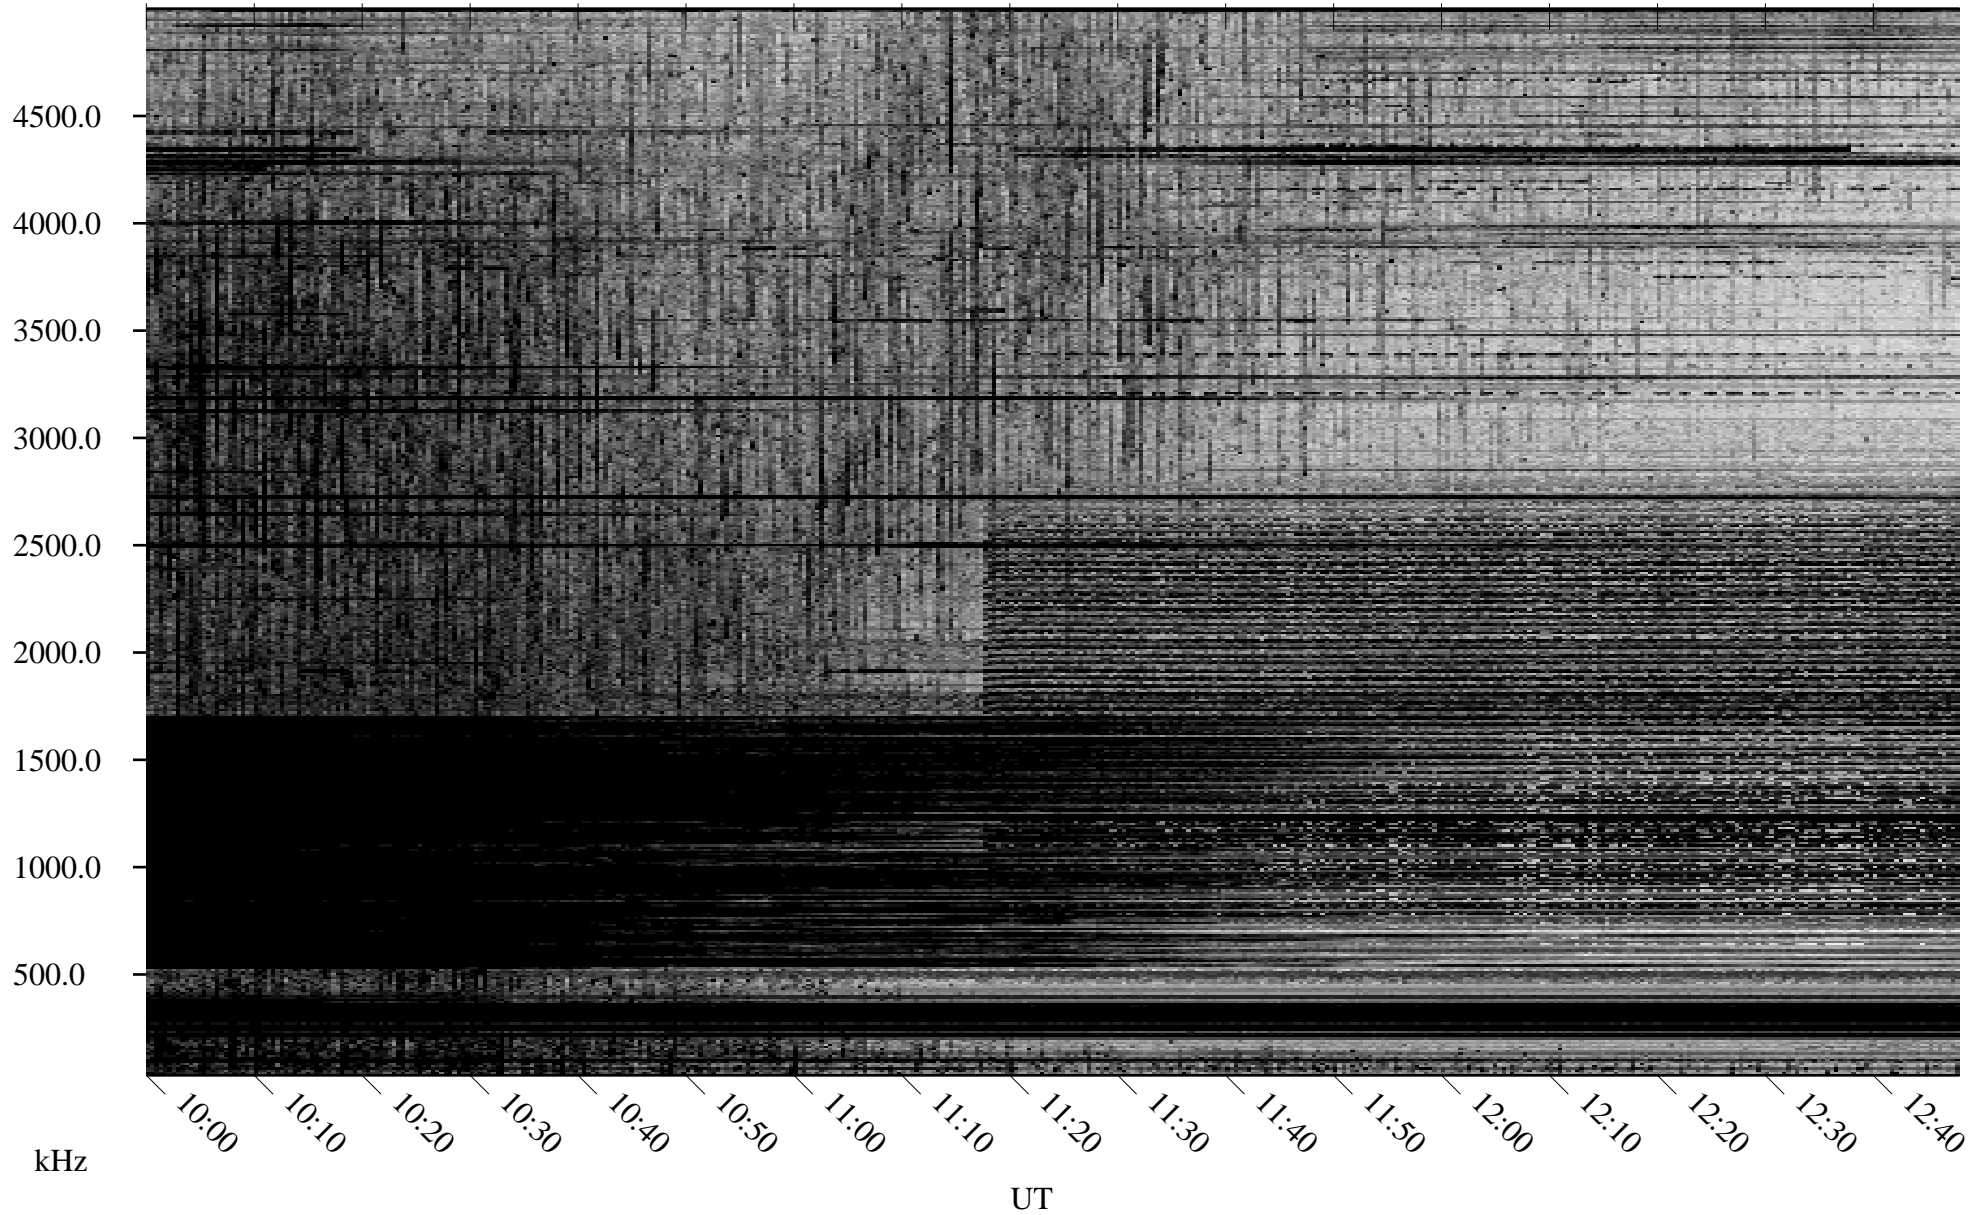

# 04/02/2006 Churchill, Manitoba

Linear Scale    Black = 161    White = 15

ch060911.r00m max\_12

Page 5

# 04/02/2006 Churchill, Manitoba

Linear Scale    Black = 161    White = 15

ch060911.r00m max\_12

Page 6

04/02/2006 Churchill, Manitoba

Linear Scale Black = 161 White = 15

ch060911.r00m max\_12

Page 7