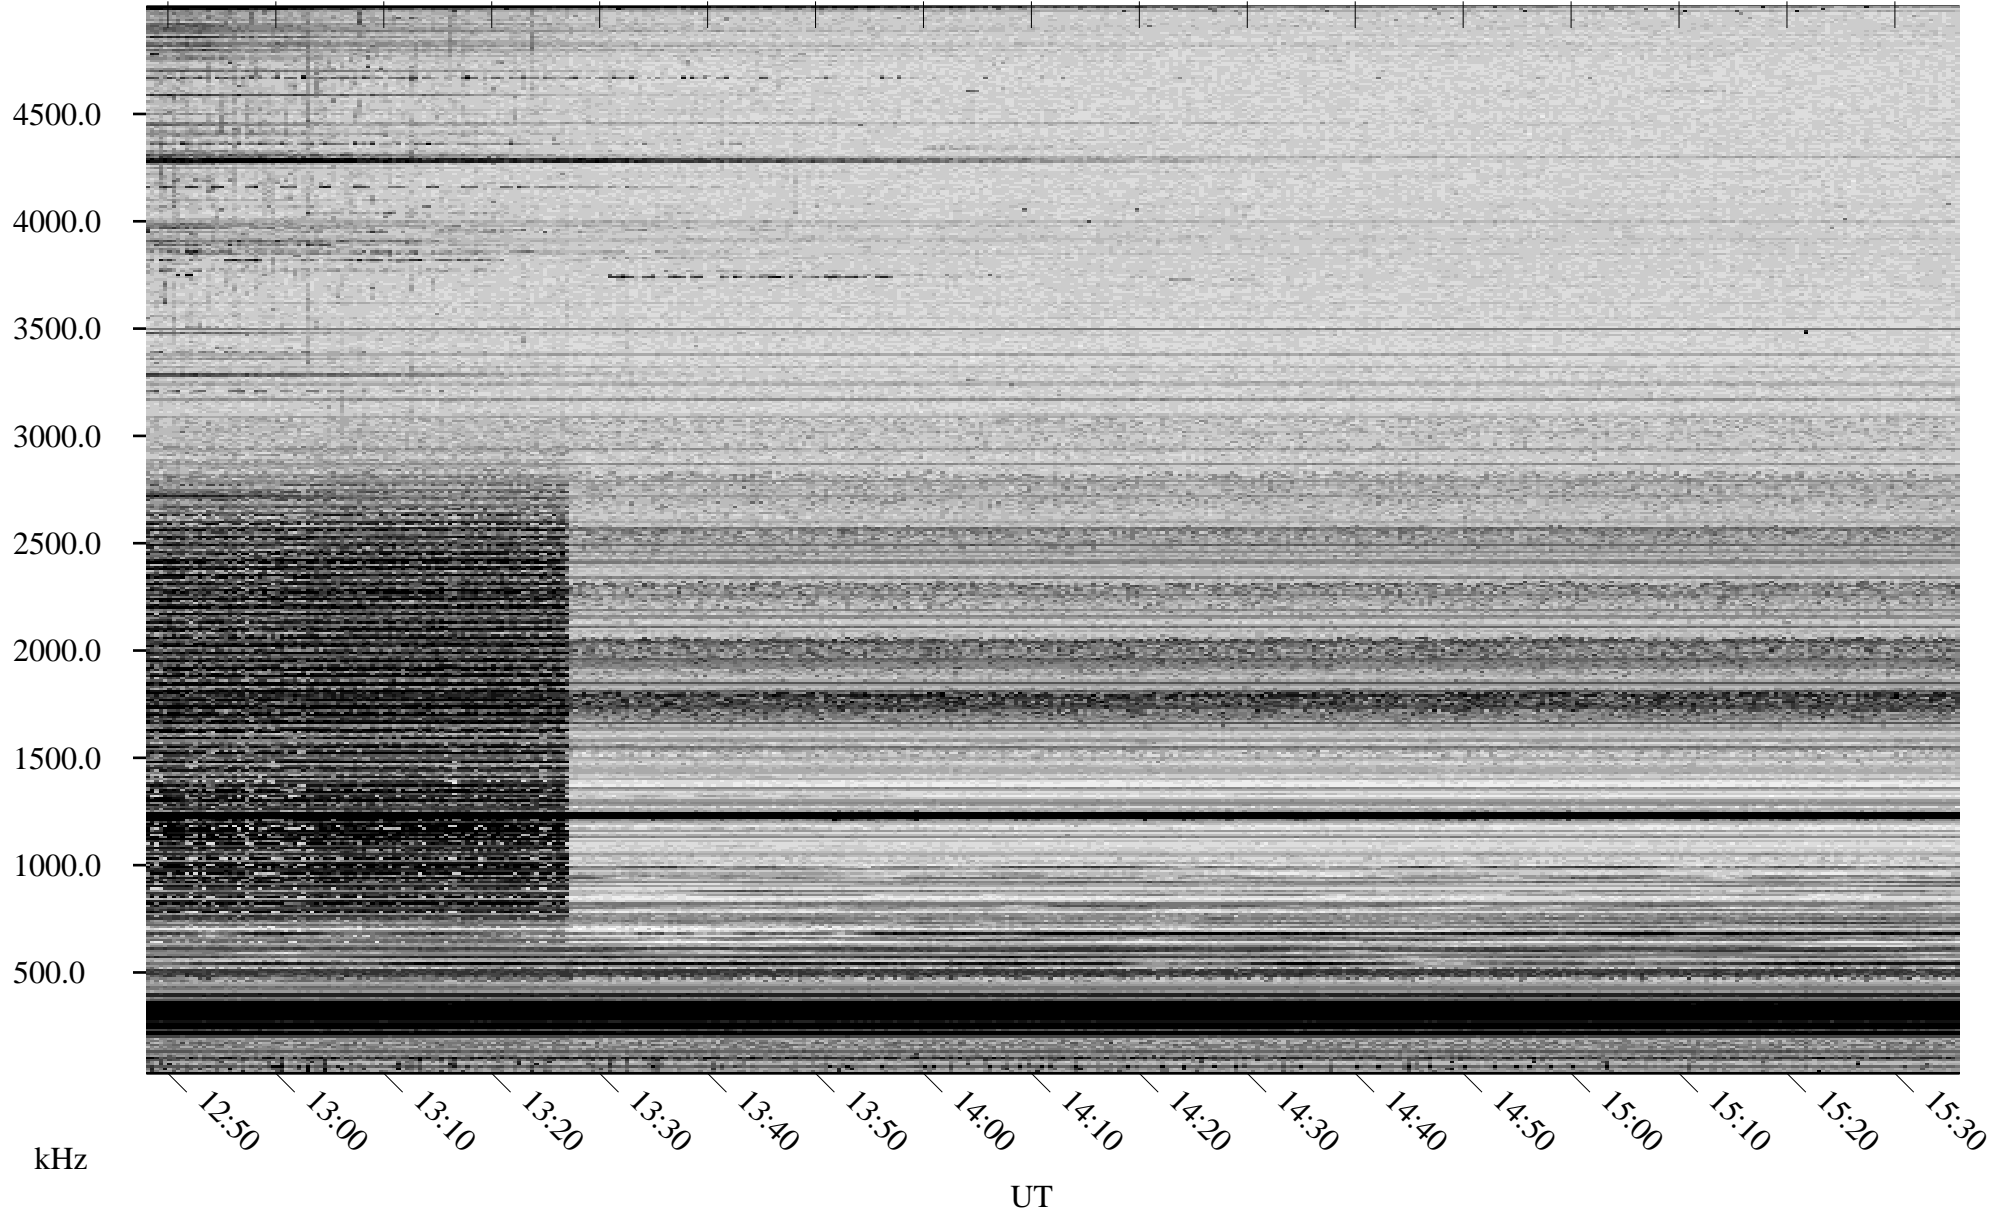

# 04/02/2006 Churchill, Manitoba

Linear Scale    Black = 161    White = 15

ch060911.r00m max\_12

Page 5

# 04/02/2006 Churchill, Manitoba

Linear Scale    Black = 161    White = 15

ch060911.r00m max\_12

Page 6

04/02/2006 Churchill, Manitoba

Linear Scale Black = 161 White = 15

ch060911.r00m max\_12

Page 7

04/02/2006 Churchill, Manitoba

Linear Scale Black = 161 White = 15

ch060911.r00m max\_12

Page 8