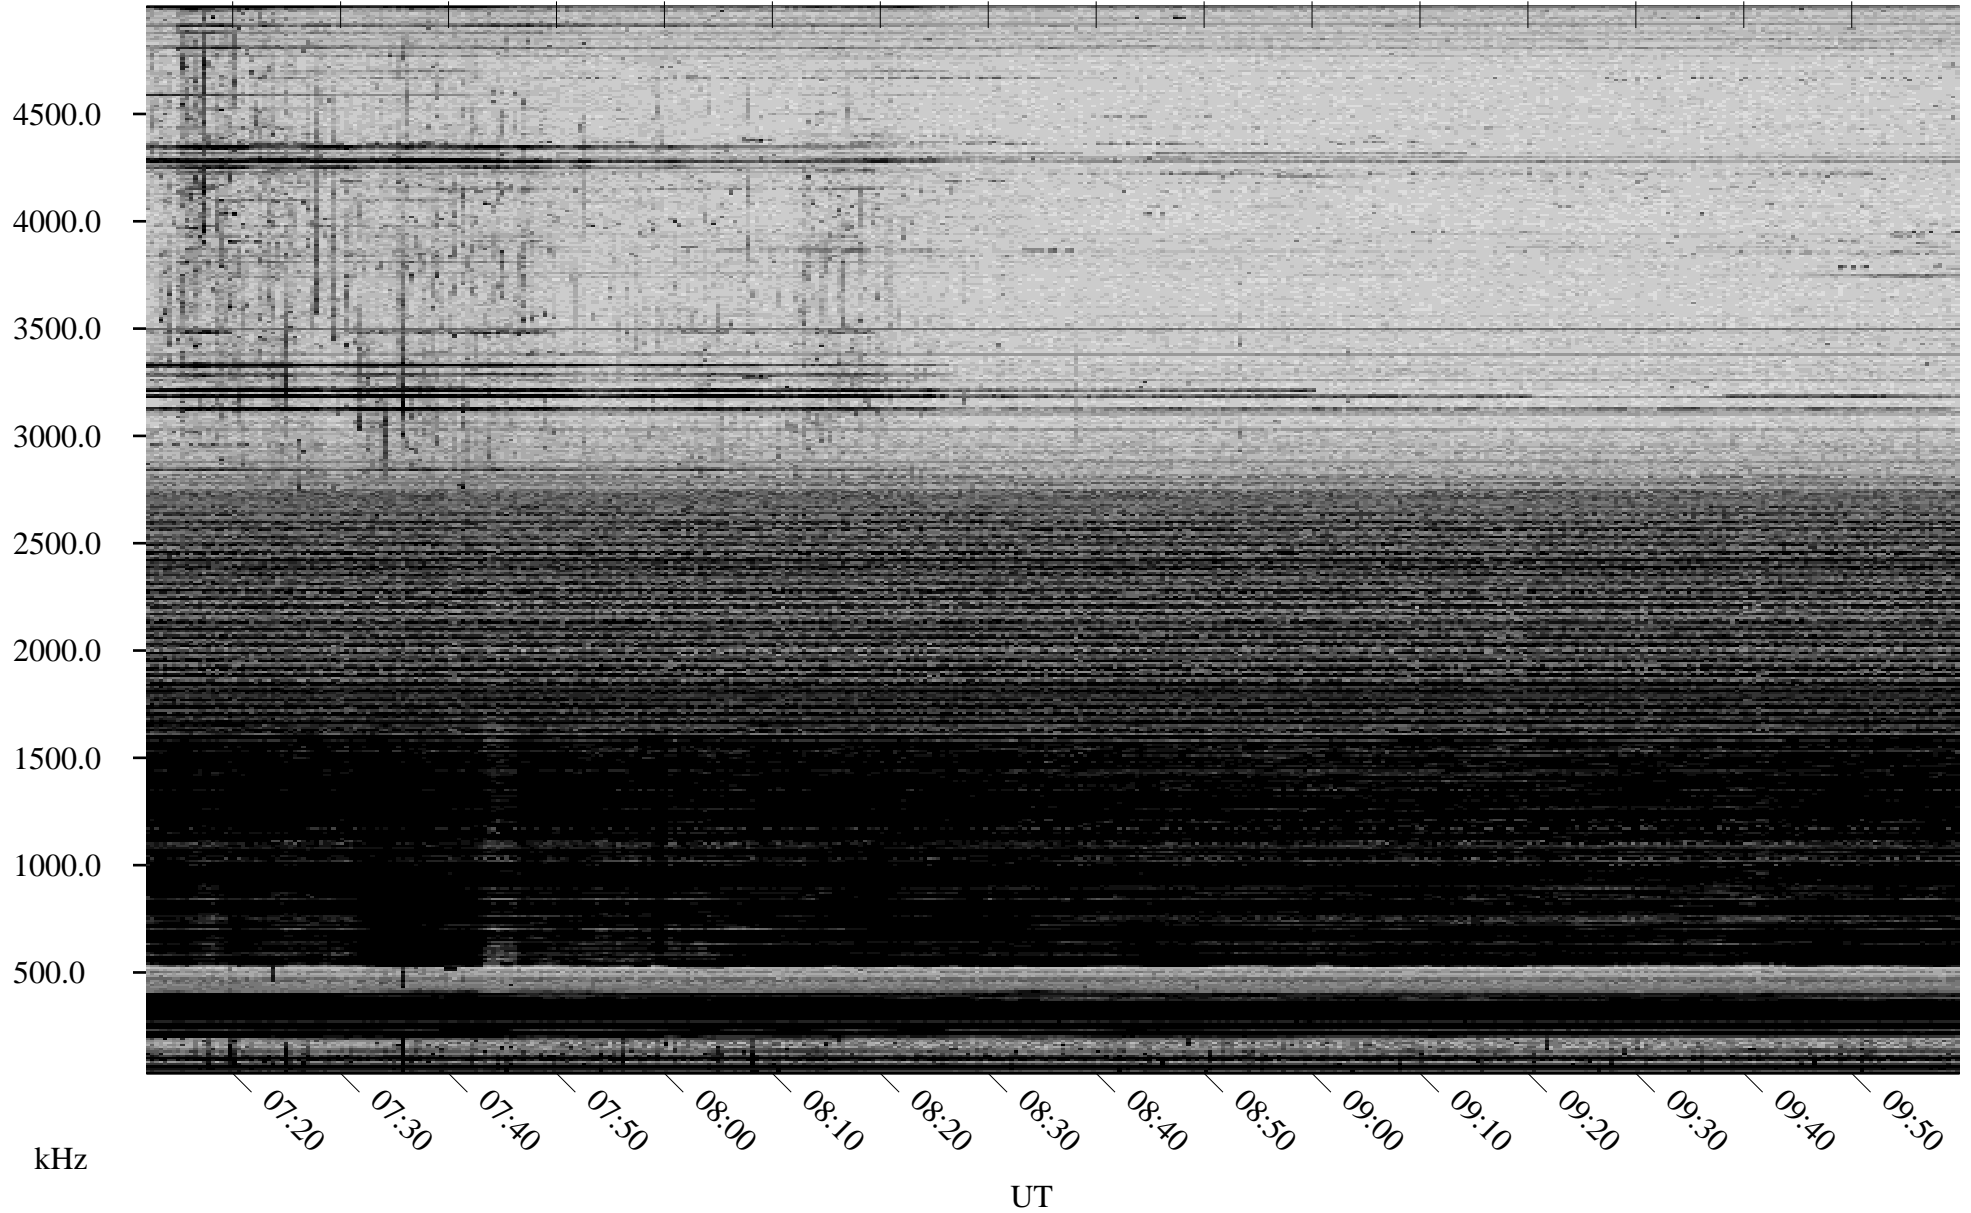

04/06/2006 Churchill, Manitoba

Linear Scale Black = 161 White = 15

ch06096l.r00m max_12

Page 1

04/06/2006 Churchill, Manitoba

Linear Scale Black = 161 White = 15

ch06096l.r00m max_12

Page 2

04/07/2006 Churchill, Manitoba

Linear Scale Black = 161 White = 15

ch06096l.r00m max_12

Page 3

04/07/2006 Churchill, Manitoba

Linear Scale Black = 161 White = 15

ch06096l.r00m max_12

Page 4

04/07/2006 Churchill, Manitoba

Linear Scale Black = 161 White = 15

ch06096l.r00m max_12

Page 5

04/07/2006 Churchill, Manitoba

Linear Scale Black = 161 White = 15

ch06096l.r00m max_12

Page 6

04/07/2006 Churchill, Manitoba

Linear Scale Black = 161 White = 15

ch06096l.r00m max_12

Page 7

04/07/2006 Churchill, Manitoba

Linear Scale Black = 161 White = 15

ch06096l.r00m max_12