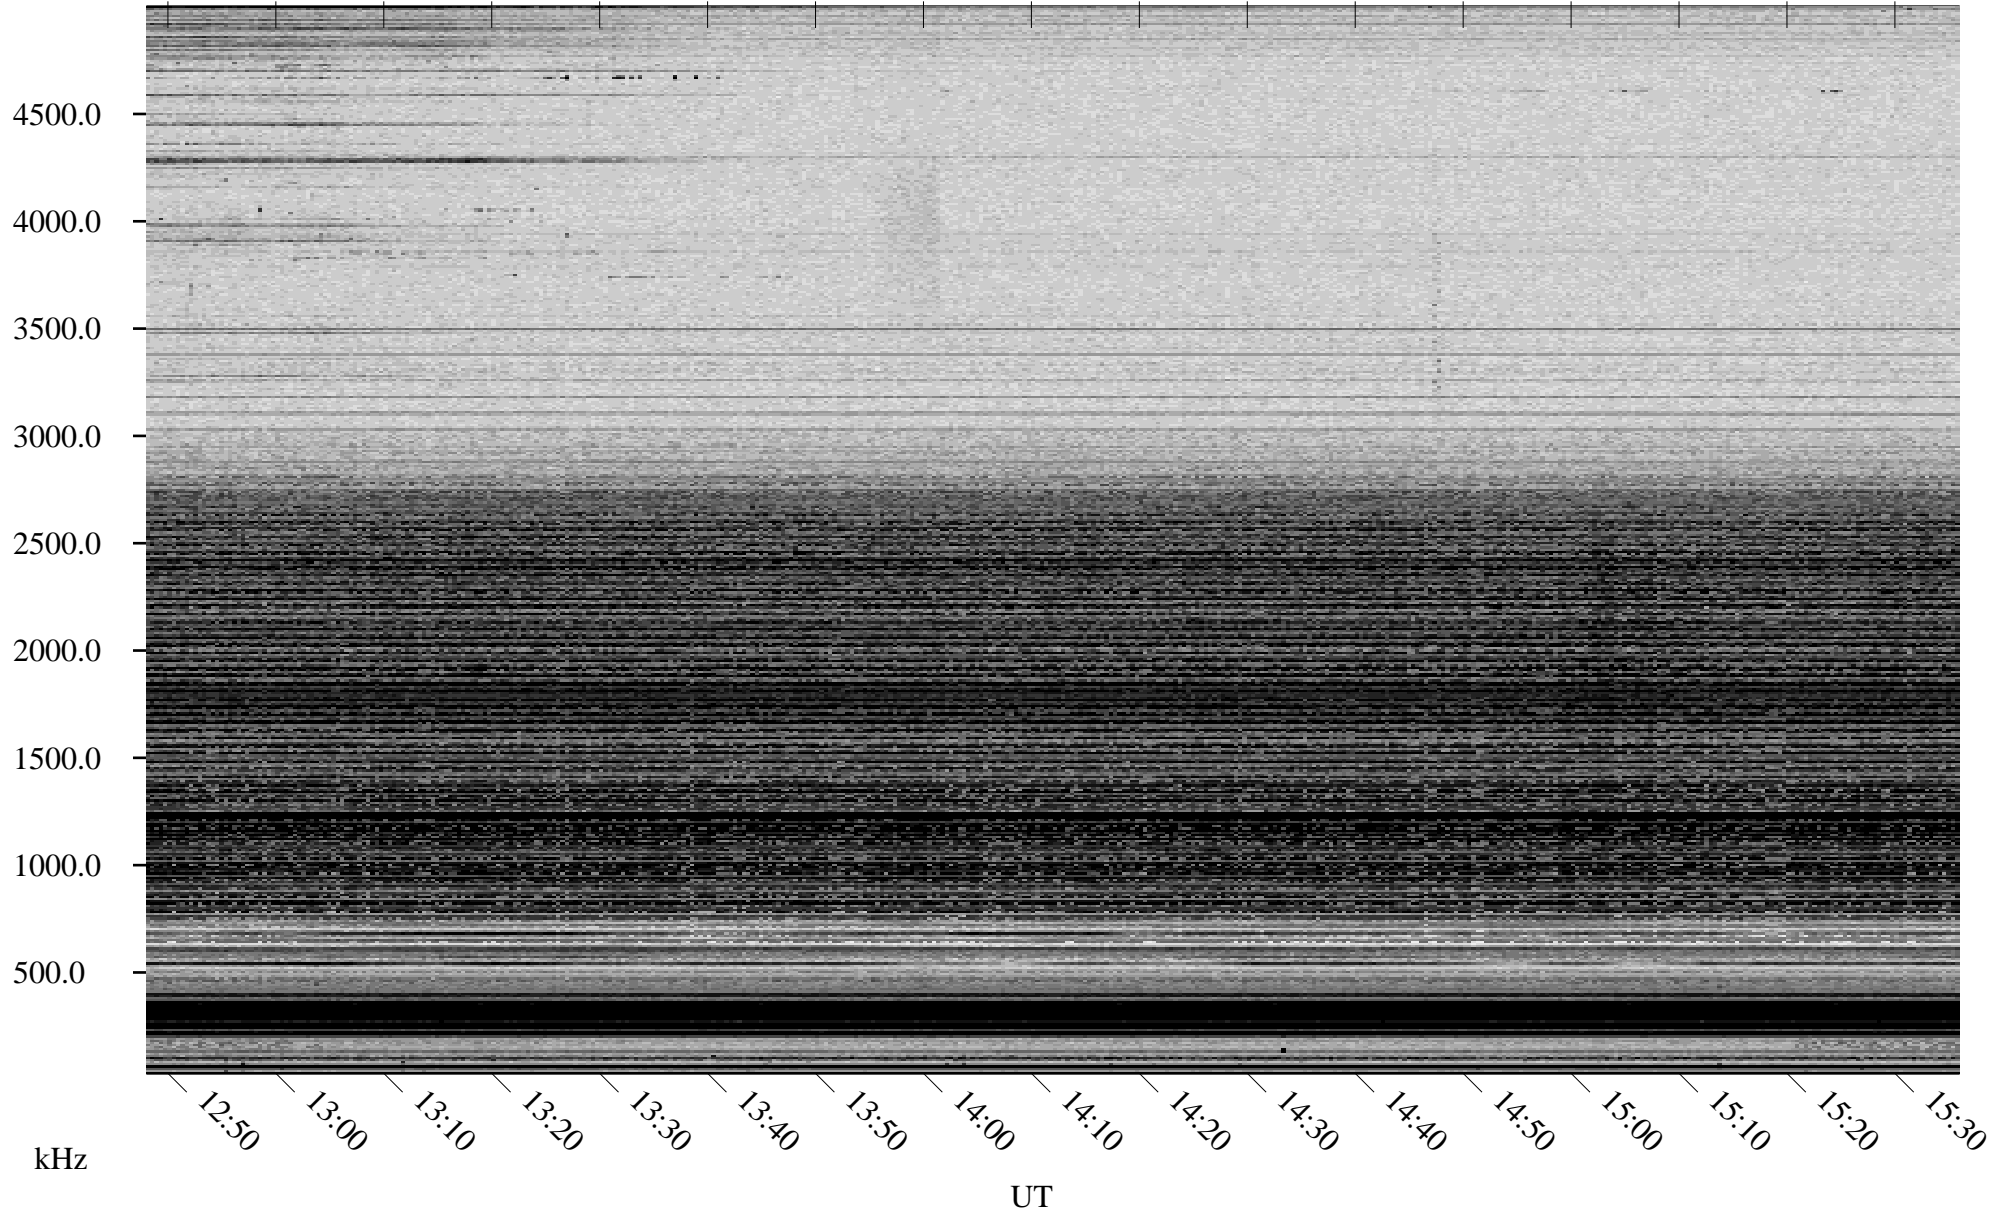

04/06/2006 Churchill, Manitoba

Linear Scale Black = 161 White = 15

ch06096l.r00m max_12

Page 1

04/06/2006 Churchill, Manitoba

Linear Scale Black = 161 White = 15

ch06096l.r00m max_12

Page 2

04/07/2006 Churchill, Manitoba

Linear Scale Black = 161 White = 15

ch06096l.r00m max_12

Page 3

04/07/2006 Churchill, Manitoba

Linear Scale Black = 161 White = 15

ch06096l.r00m max_12

Page 4

04/07/2006 Churchill, Manitoba

Linear Scale Black = 161 White = 15

ch06096l.r00m max_12

Page 5

04/07/2006 Churchill, Manitoba

Linear Scale Black = 161 White = 15

ch06096l.r00m max_12

Page 6

04/07/2006 Churchill, Manitoba

Linear Scale Black = 161 White = 15

ch06096l.r00m max_12

Page 7

04/07/2006 Churchill, Manitoba

Linear Scale Black = 161 White = 15

ch06096l.r00m max_12