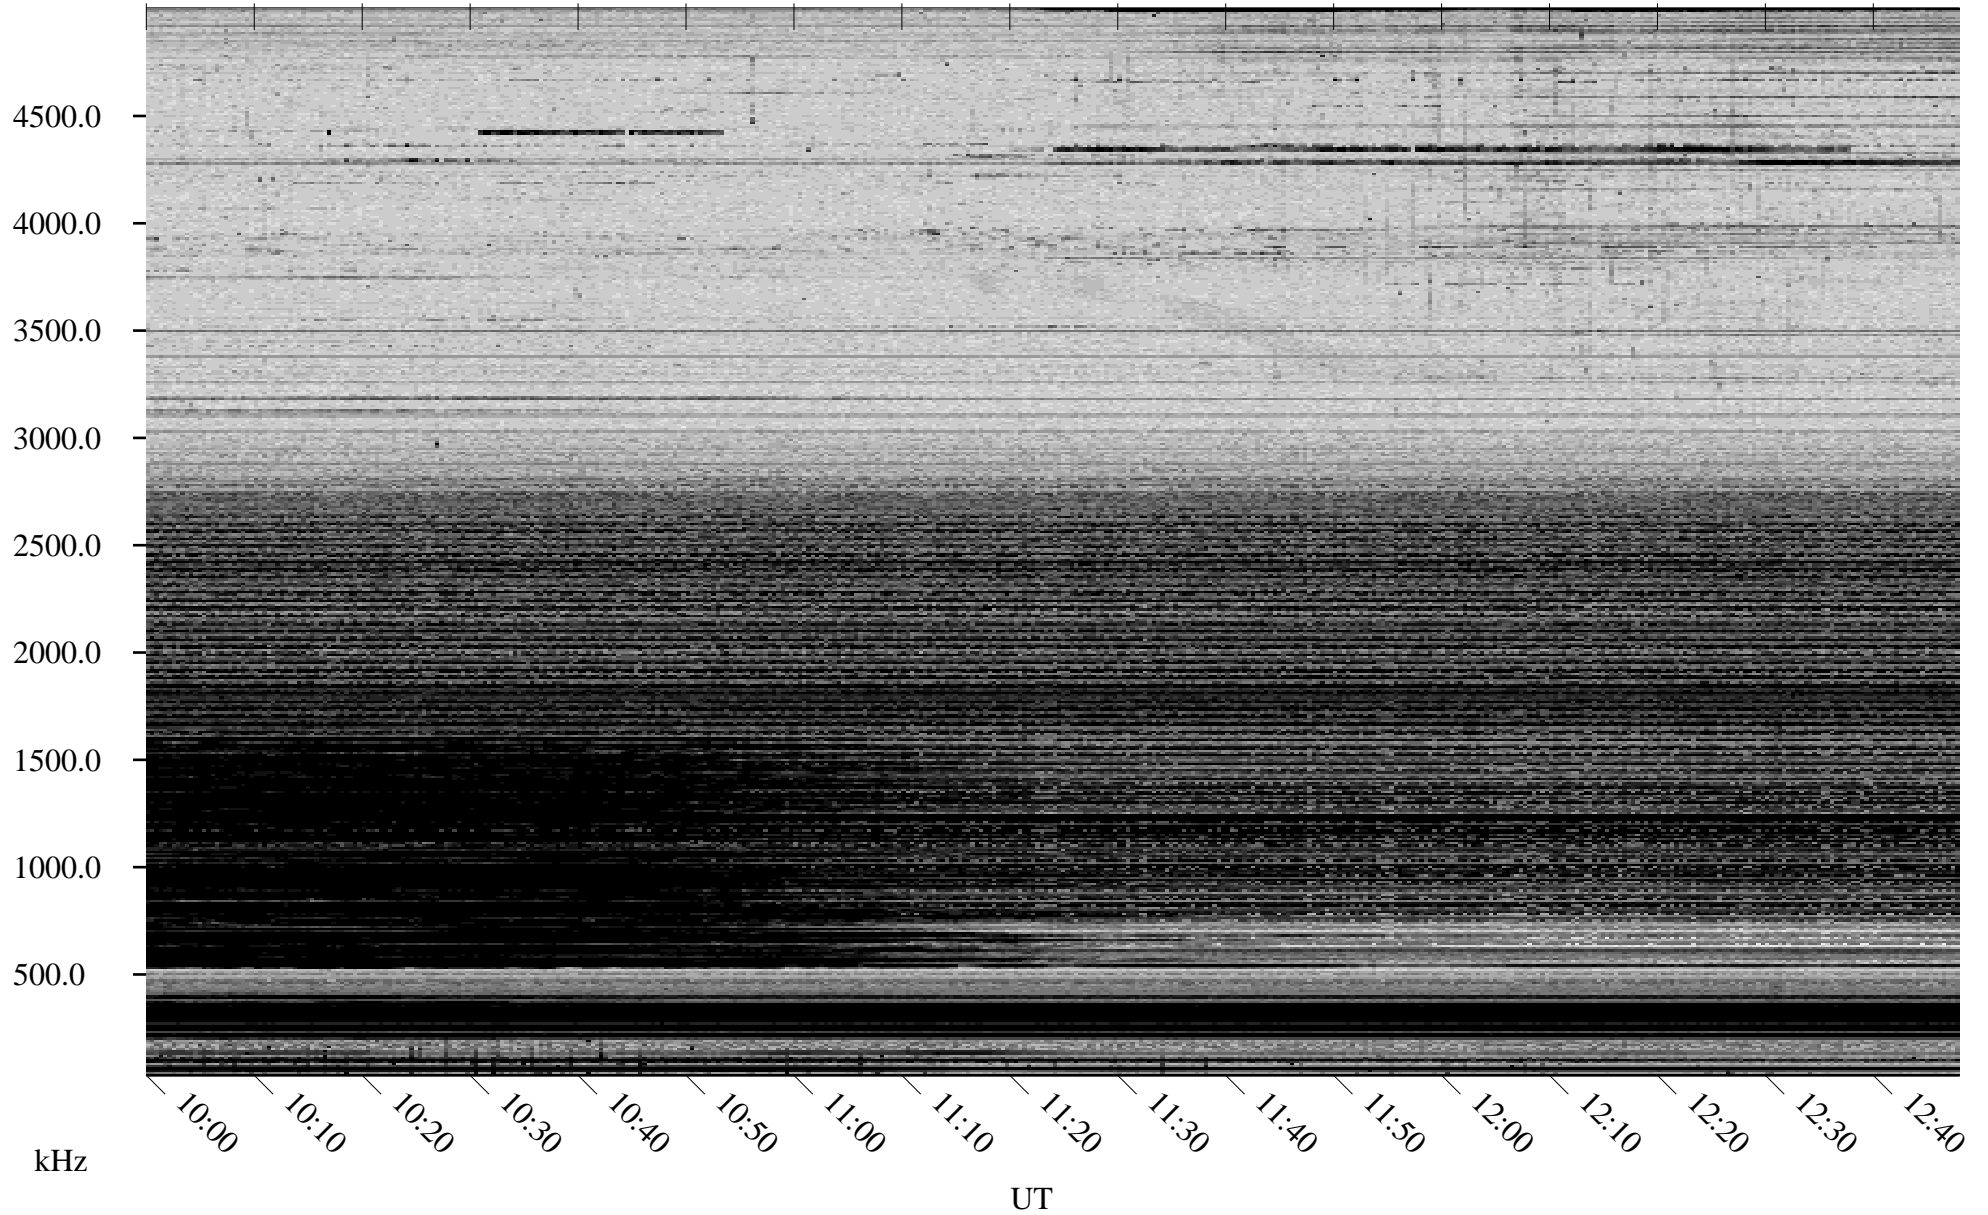

04/06/2006 Churchill, Manitoba

Linear Scale Black = 161 White = 15

ch06096l.r00m max_12

Page 1

04/06/2006 Churchill, Manitoba

Linear Scale Black = 161 White = 15

ch06096l.r00m max_12

Page 2

04/07/2006 Churchill, Manitoba

Linear Scale Black = 161 White = 15

ch06096l.r00m max_12

Page 3

04/07/2006 Churchill, Manitoba

Linear Scale Black = 161 White = 15

ch06096l.r00m max_12

Page 4

04/07/2006 Churchill, Manitoba

Linear Scale Black = 161 White = 15

ch06096l.r00m max_12

Page 5

04/07/2006 Churchill, Manitoba

Linear Scale Black = 161 White = 15

ch06096l.r00m max_12

Page 6

04/07/2006 Churchill, Manitoba

Linear Scale Black = 161 White = 15

ch06096l.r00m max_12

Page 7

04/07/2006 Churchill, Manitoba

Linear Scale Black = 161 White = 15

ch06096l.r00m max_12