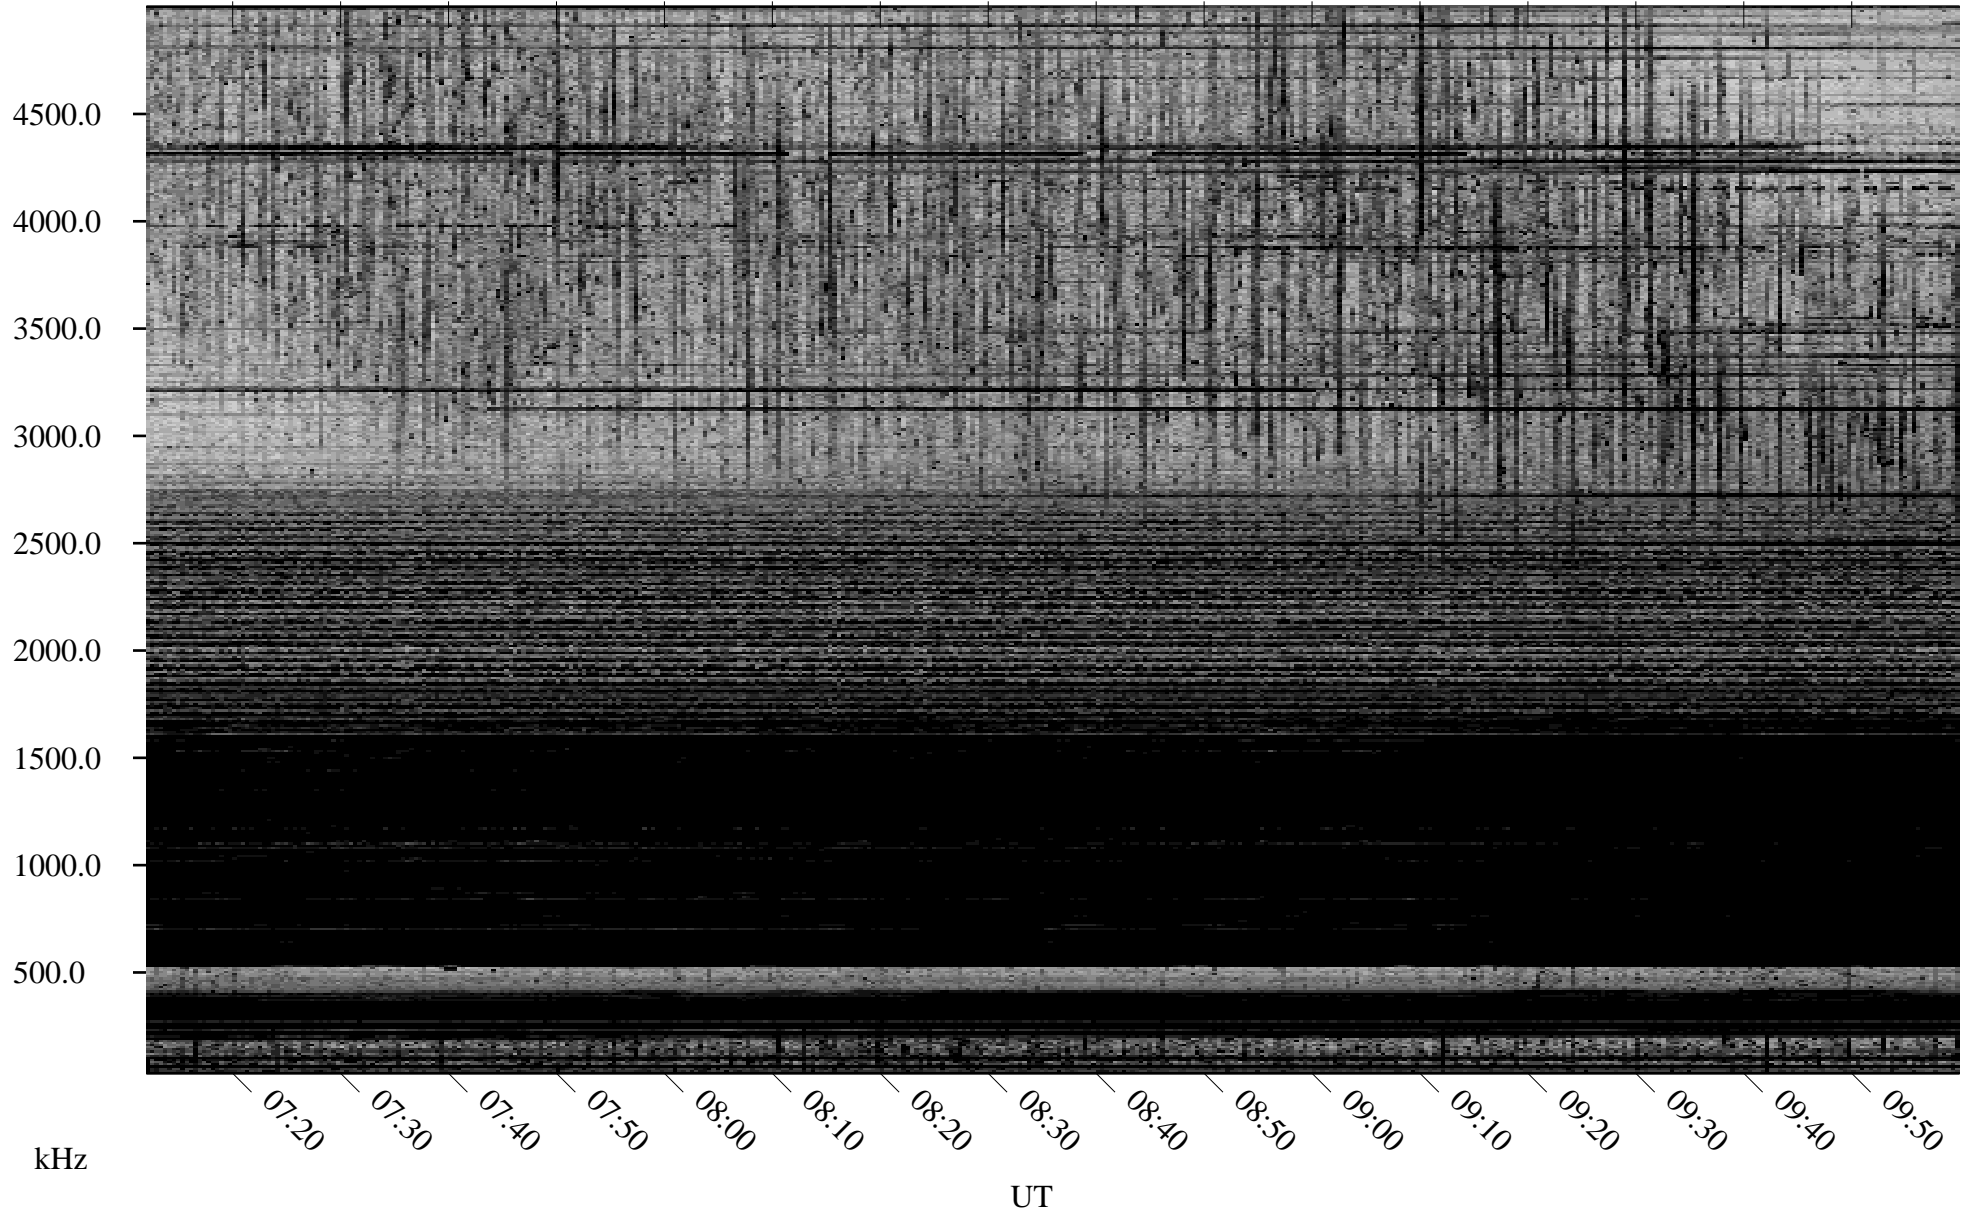

04/07/2006 Churchill, Manitoba

Linear Scale Black = 161 White = 15

ch06097l.r00m max_12

Page 1

04/07/2006 Churchill, Manitoba

Linear Scale Black = 161 White = 15

ch06097l.r00m max_12

Page 2

04/08/2006 Churchill, Manitoba

Linear Scale Black = 161 White = 15

ch06097l.r00m max_12

Page 3

04/08/2006 Churchill, Manitoba

Linear Scale Black = 161 White = 15

ch060971.r00m max_12

Page 4

04/08/2006 Churchill, Manitoba

Linear Scale Black = 161 White = 15

ch060971.r00m max_12

Page 5

04/08/2006 Churchill, Manitoba

Linear Scale Black = 161 White = 15

ch06097l.r00m max_12

Page 6

04/08/2006 Churchill, Manitoba

Linear Scale Black = 161 White = 15

ch06097l.r00m max_12

Page 7

04/08/2006 Churchill, Manitoba

Linear Scale Black = 161 White = 15

ch060971.r00m max_12