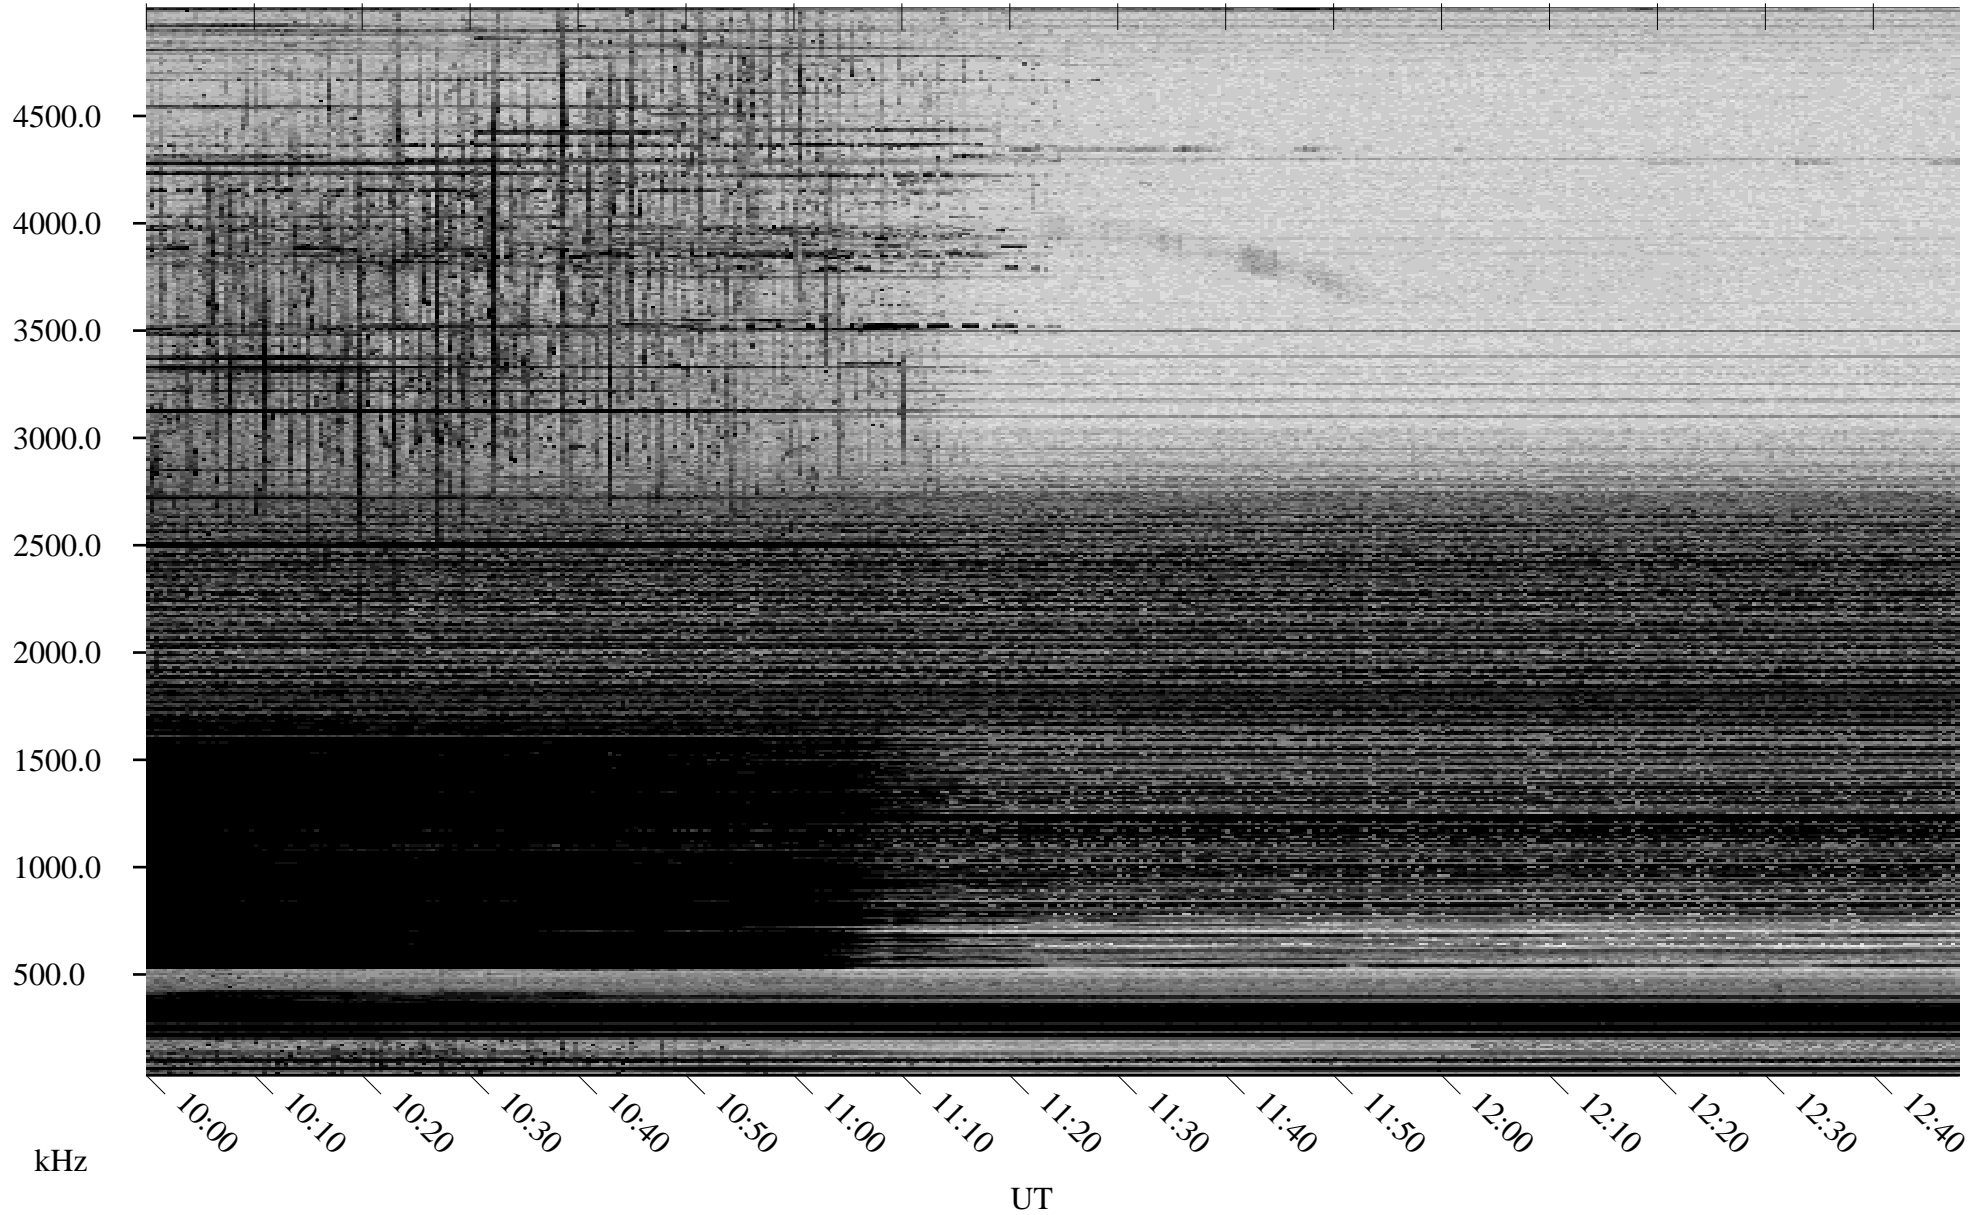

04/07/2006 Churchill, Manitoba

Linear Scale Black = 161 White = 15

ch06097l.r00m max_12

Page 1

04/07/2006 Churchill, Manitoba

Linear Scale Black = 161 White = 15

ch06097l.r00m max_12

Page 2

04/08/2006 Churchill, Manitoba

Linear Scale Black = 161 White = 15

ch06097l.r00m max_12

Page 3

04/08/2006 Churchill, Manitoba

Linear Scale Black = 161 White = 15

ch060971.r00m max_12

Page 4

04/08/2006 Churchill, Manitoba

Linear Scale Black = 161 White = 15

ch060971.r00m max_12

Page 5

04/08/2006 Churchill, Manitoba

Linear Scale Black = 161 White = 15

ch06097l.r00m max_12

Page 6

04/08/2006 Churchill, Manitoba

Linear Scale Black = 161 White = 15

ch06097l.r00m max_12

Page 7

04/08/2006 Churchill, Manitoba

Linear Scale Black = 161 White = 15

ch060971.r00m max_12