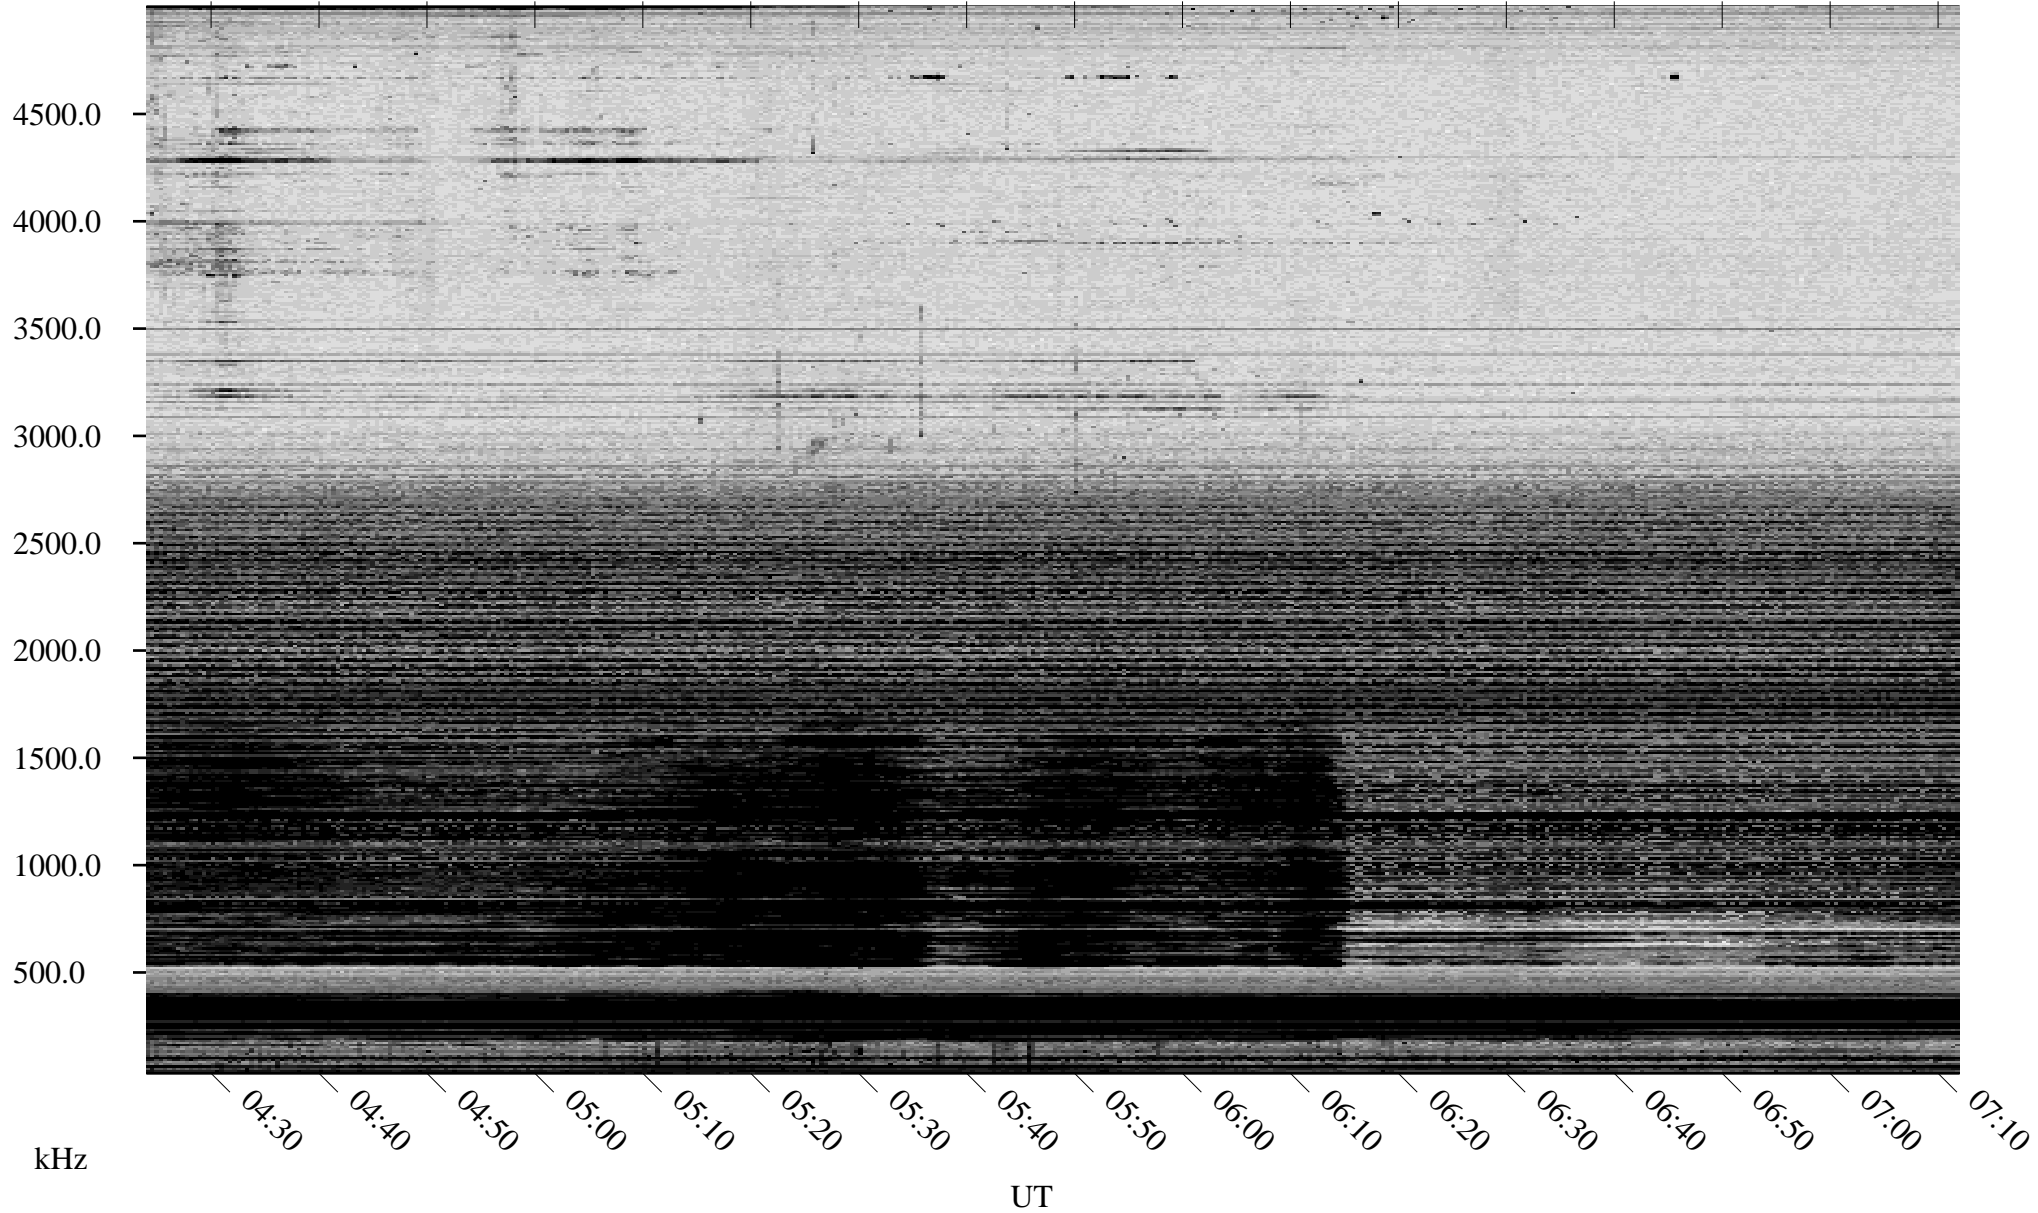

04/08/2006 Churchill, Manitoba

Linear Scale Black = 161 White = 15

ch06098l.r00m max_12

Page 1

04/08/2006 Churchill, Manitoba

Linear Scale Black = 161 White = 15

ch06098l.r00m max_12

Page 2

04/09/2006 Churchill, Manitoba

Linear Scale Black = 161 White = 15

ch06098l.r00m max_12

Page 3

04/09/2006 Churchill, Manitoba

Linear Scale Black = 161 White = 15

ch06098l.r00m max_12

Page 4

04/09/2006 Churchill, Manitoba

Linear Scale Black = 161 White = 15

ch06098l.r00m max_12

Page 5

04/09/2006 Churchill, Manitoba

Linear Scale Black = 161 White = 15

ch06098l.r00m max_12

Page 6

04/09/2006 Churchill, Manitoba

Linear Scale Black = 161 White = 15

ch06098l.r00m max_12

Page 7

04/09/2006 Churchill, Manitoba

Linear Scale Black = 161 White = 15

ch06098l.r00m max_12