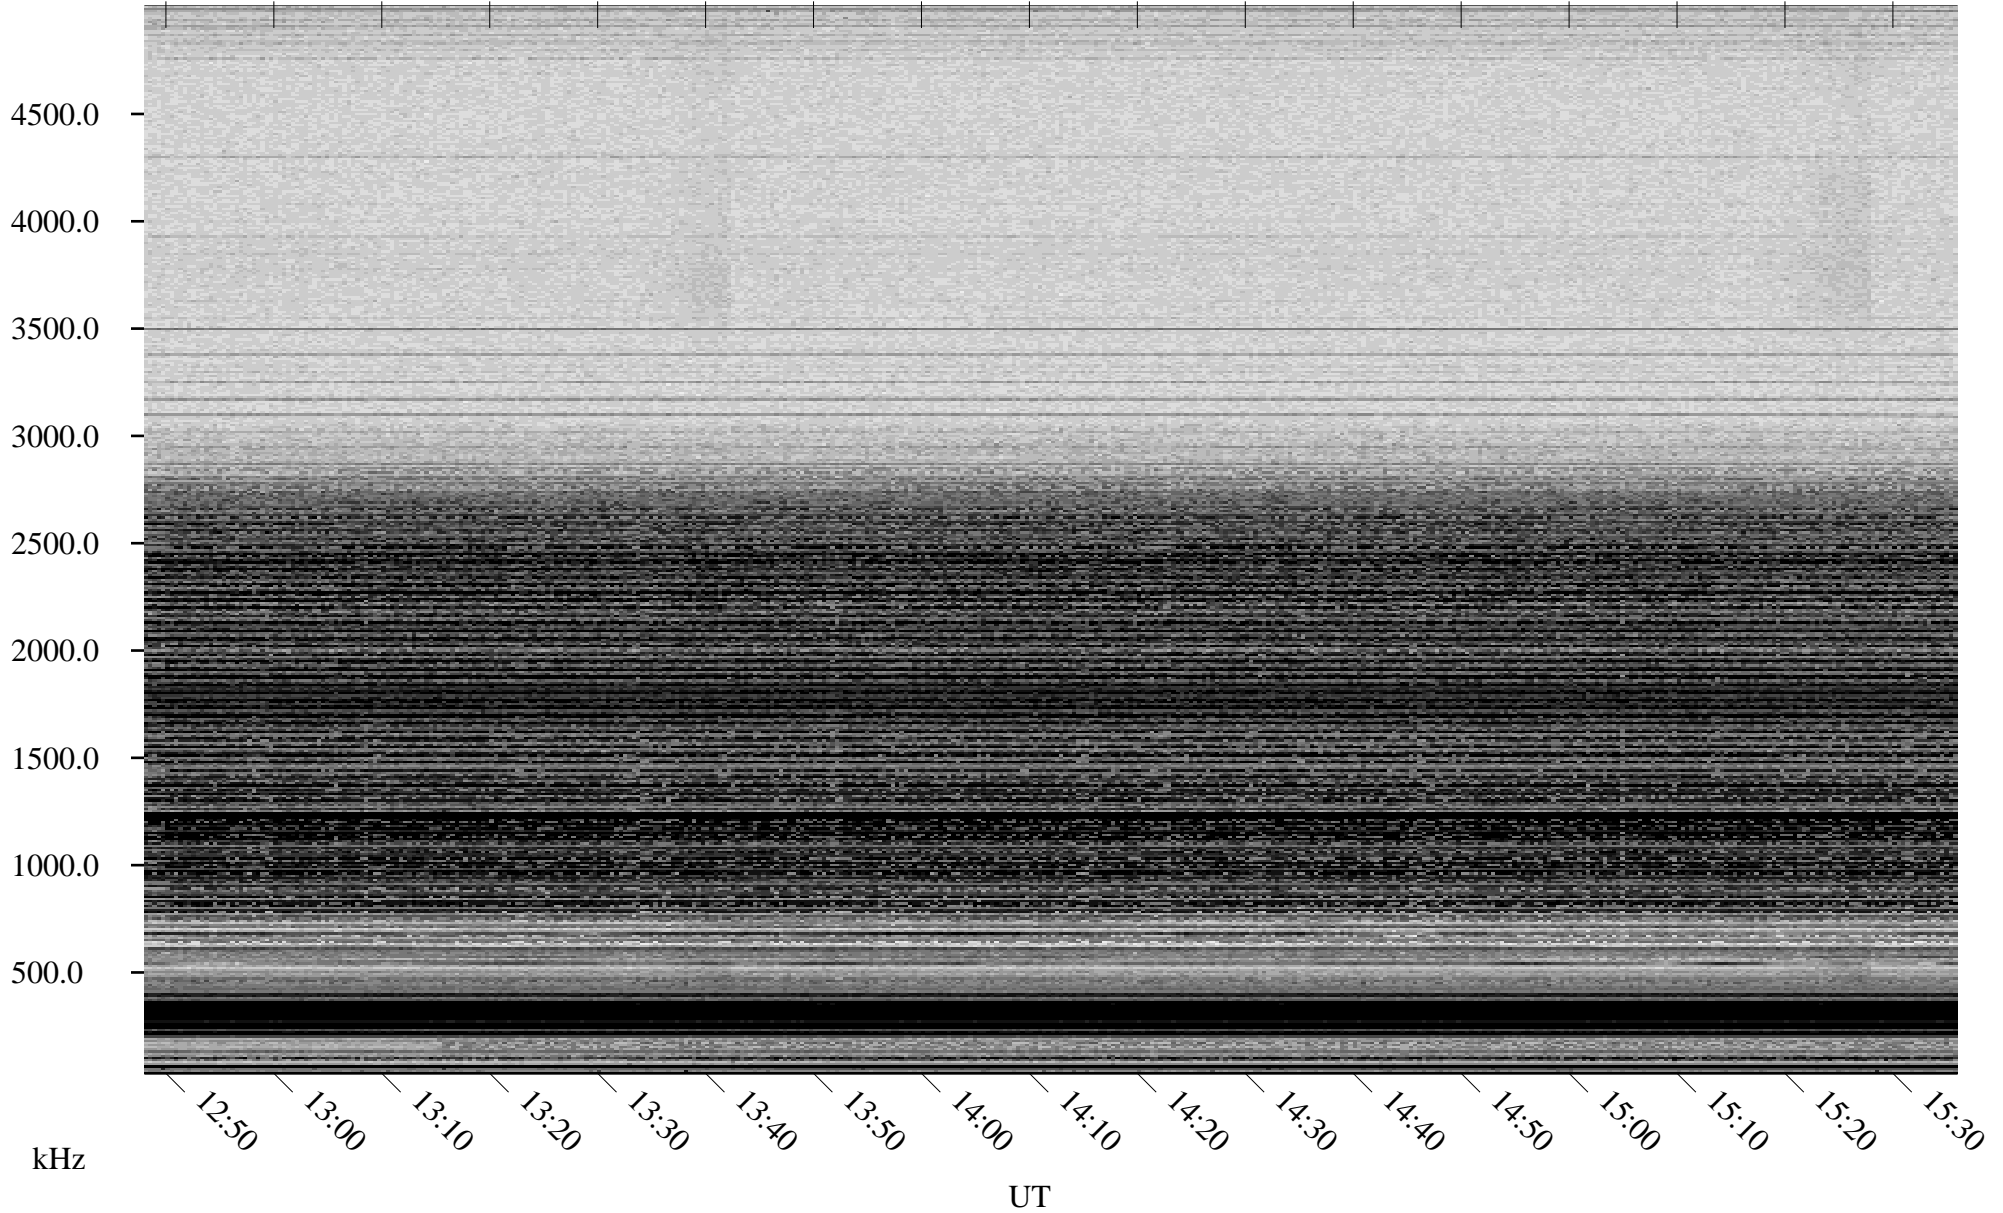

04/08/2006 Churchill, Manitoba

Linear Scale Black = 161 White = 15

ch06098l.r00m max_12

Page 1

04/08/2006 Churchill, Manitoba

Linear Scale Black = 161 White = 15

ch06098l.r00m max_12

Page 2

04/09/2006 Churchill, Manitoba

Linear Scale Black = 161 White = 15

ch06098l.r00m max_12

Page 3

04/09/2006 Churchill, Manitoba

Linear Scale Black = 161 White = 15

ch06098l.r00m max_12

Page 4

04/09/2006 Churchill, Manitoba

Linear Scale Black = 161 White = 15

ch06098l.r00m max_12

Page 5

04/09/2006 Churchill, Manitoba

Linear Scale Black = 161 White = 15

ch06098l.r00m max_12

Page 6

04/09/2006 Churchill, Manitoba

Linear Scale Black = 161 White = 15

ch06098l.r00m max_12

Page 7

04/09/2006 Churchill, Manitoba

Linear Scale Black = 161 White = 15

ch06098l.r00m max_12