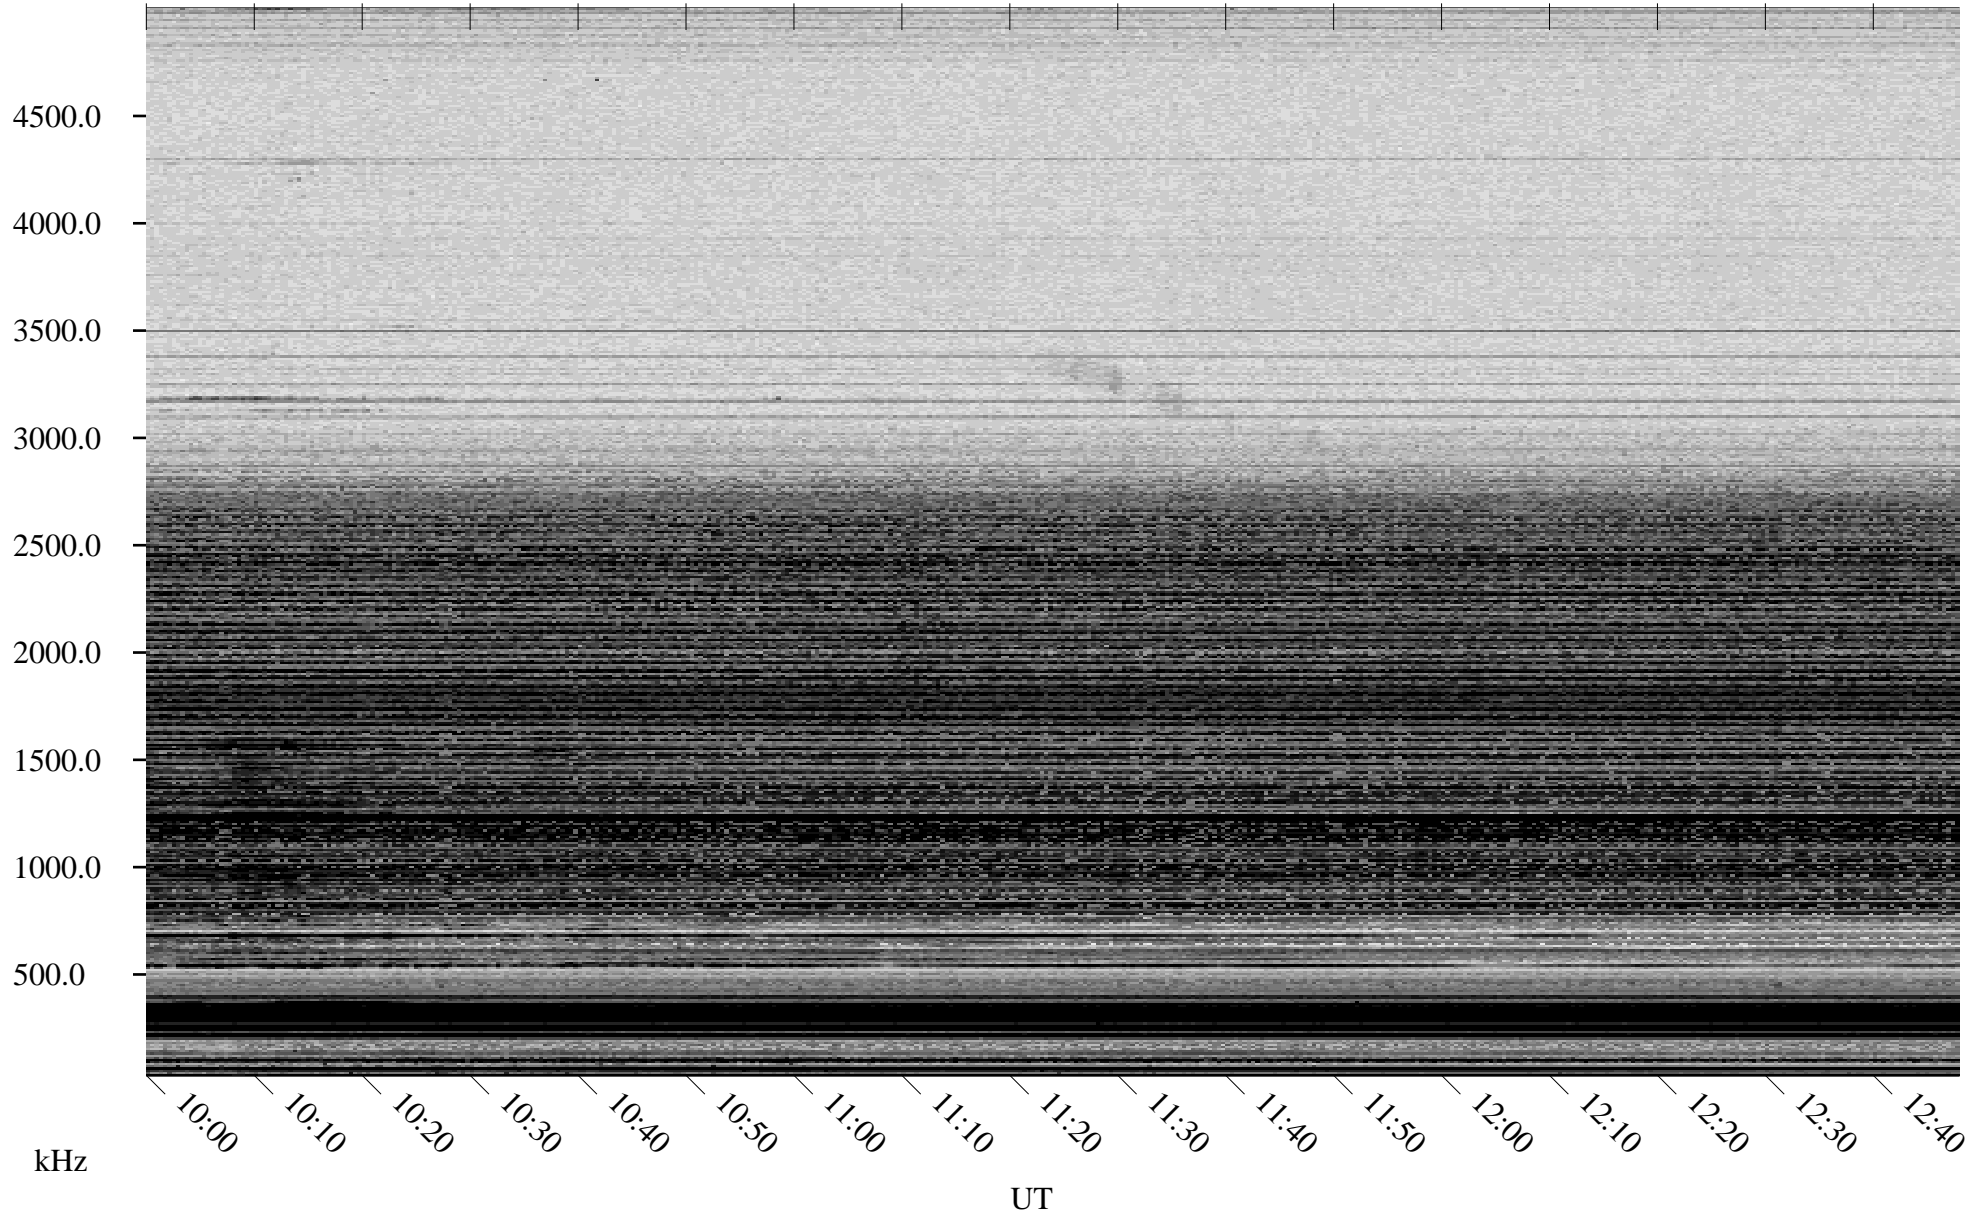

04/09/2006 Churchill, Manitoba

Linear Scale Black = 161 White = 15

ch060991.r00m max_12

Page 1

04/09/2006 Churchill, Manitoba

Linear Scale Black = 161 White = 15

ch060991.r00m max_12

Page 2

04/10/2006 Churchill, Manitoba

Linear Scale Black = 161 White = 15

ch06099l.r00m max_12

Page 3

04/10/2006 Churchill, Manitoba

Linear Scale Black = 161 White = 15

ch060991.r00m max_12

Page 4

04/10/2006 Churchill, Manitoba

Linear Scale Black = 161 White = 15

ch060991.r00m max_12

Page 5

04/10/2006 Churchill, Manitoba

Linear Scale Black = 161 White = 15

ch06099l.r00m max_12

Page 6

04/10/2006 Churchill, Manitoba

Linear Scale Black = 161 White = 15

ch06099l.r00m max_12

Page 7

04/10/2006 Churchill, Manitoba

Linear Scale Black = 161 White = 15

ch06099l.r00m max_12