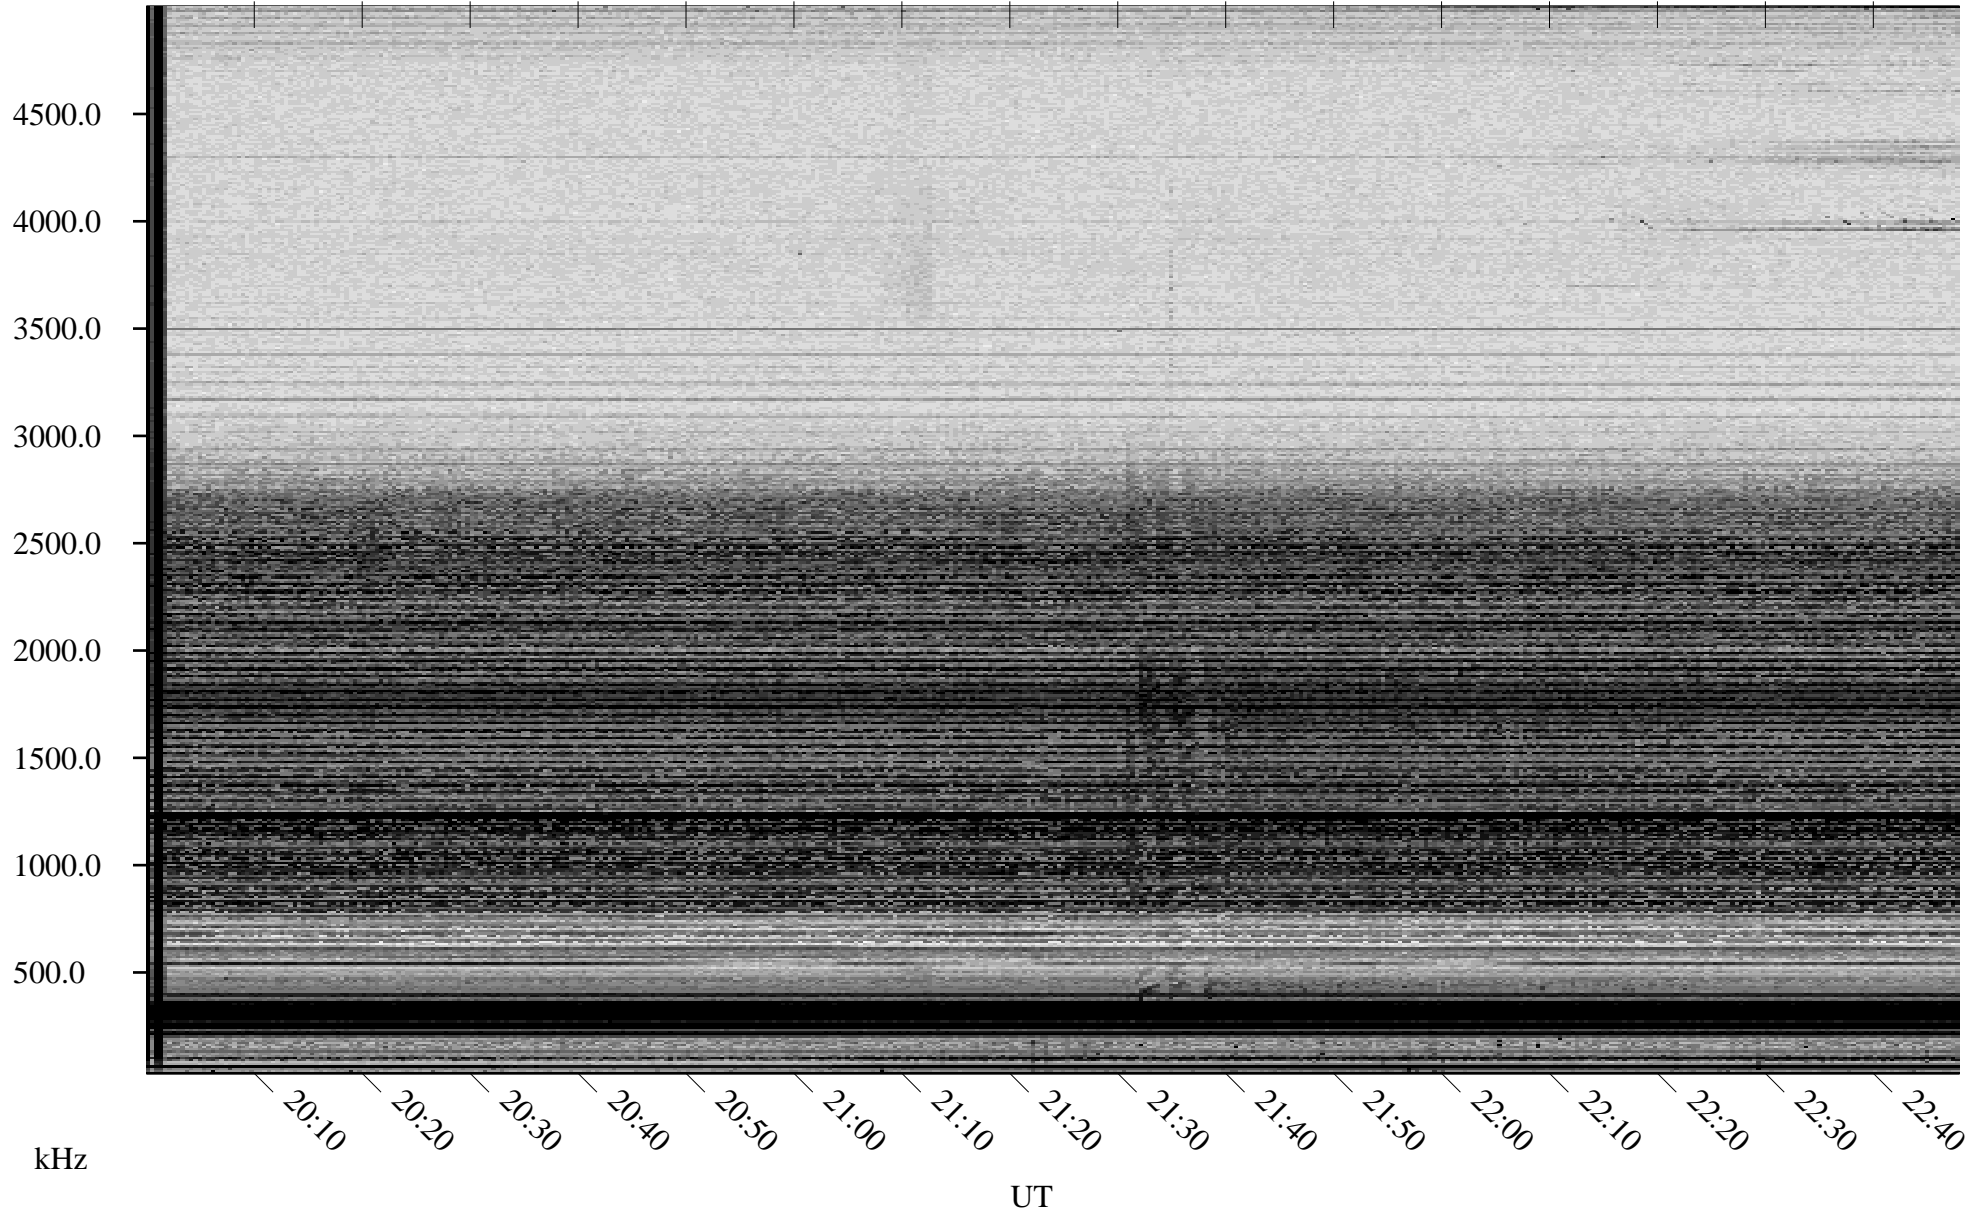

04/09/2006 Churchill, Manitoba

Linear Scale Black = 161 White = 15

ch060991.r00m max_12

Page 1

04/09/2006 Churchill, Manitoba

Linear Scale Black = 161 White = 15

ch060991.r00m max_12

Page 2

04/10/2006 Churchill, Manitoba

Linear Scale Black = 161 White = 15

ch06099l.r00m max_12

Page 3

04/10/2006 Churchill, Manitoba

Linear Scale Black = 161 White = 15

ch060991.r00m max_12

Page 4

04/10/2006 Churchill, Manitoba

Linear Scale Black = 161 White = 15

ch060991.r00m max_12

Page 5

04/10/2006 Churchill, Manitoba

Linear Scale Black = 161 White = 15

ch06099l.r00m max_12

Page 6

04/10/2006 Churchill, Manitoba

Linear Scale Black = 161 White = 15

ch06099l.r00m max_12

Page 7

04/10/2006 Churchill, Manitoba

Linear Scale Black = 161 White = 15

ch06099l.r00m max_12