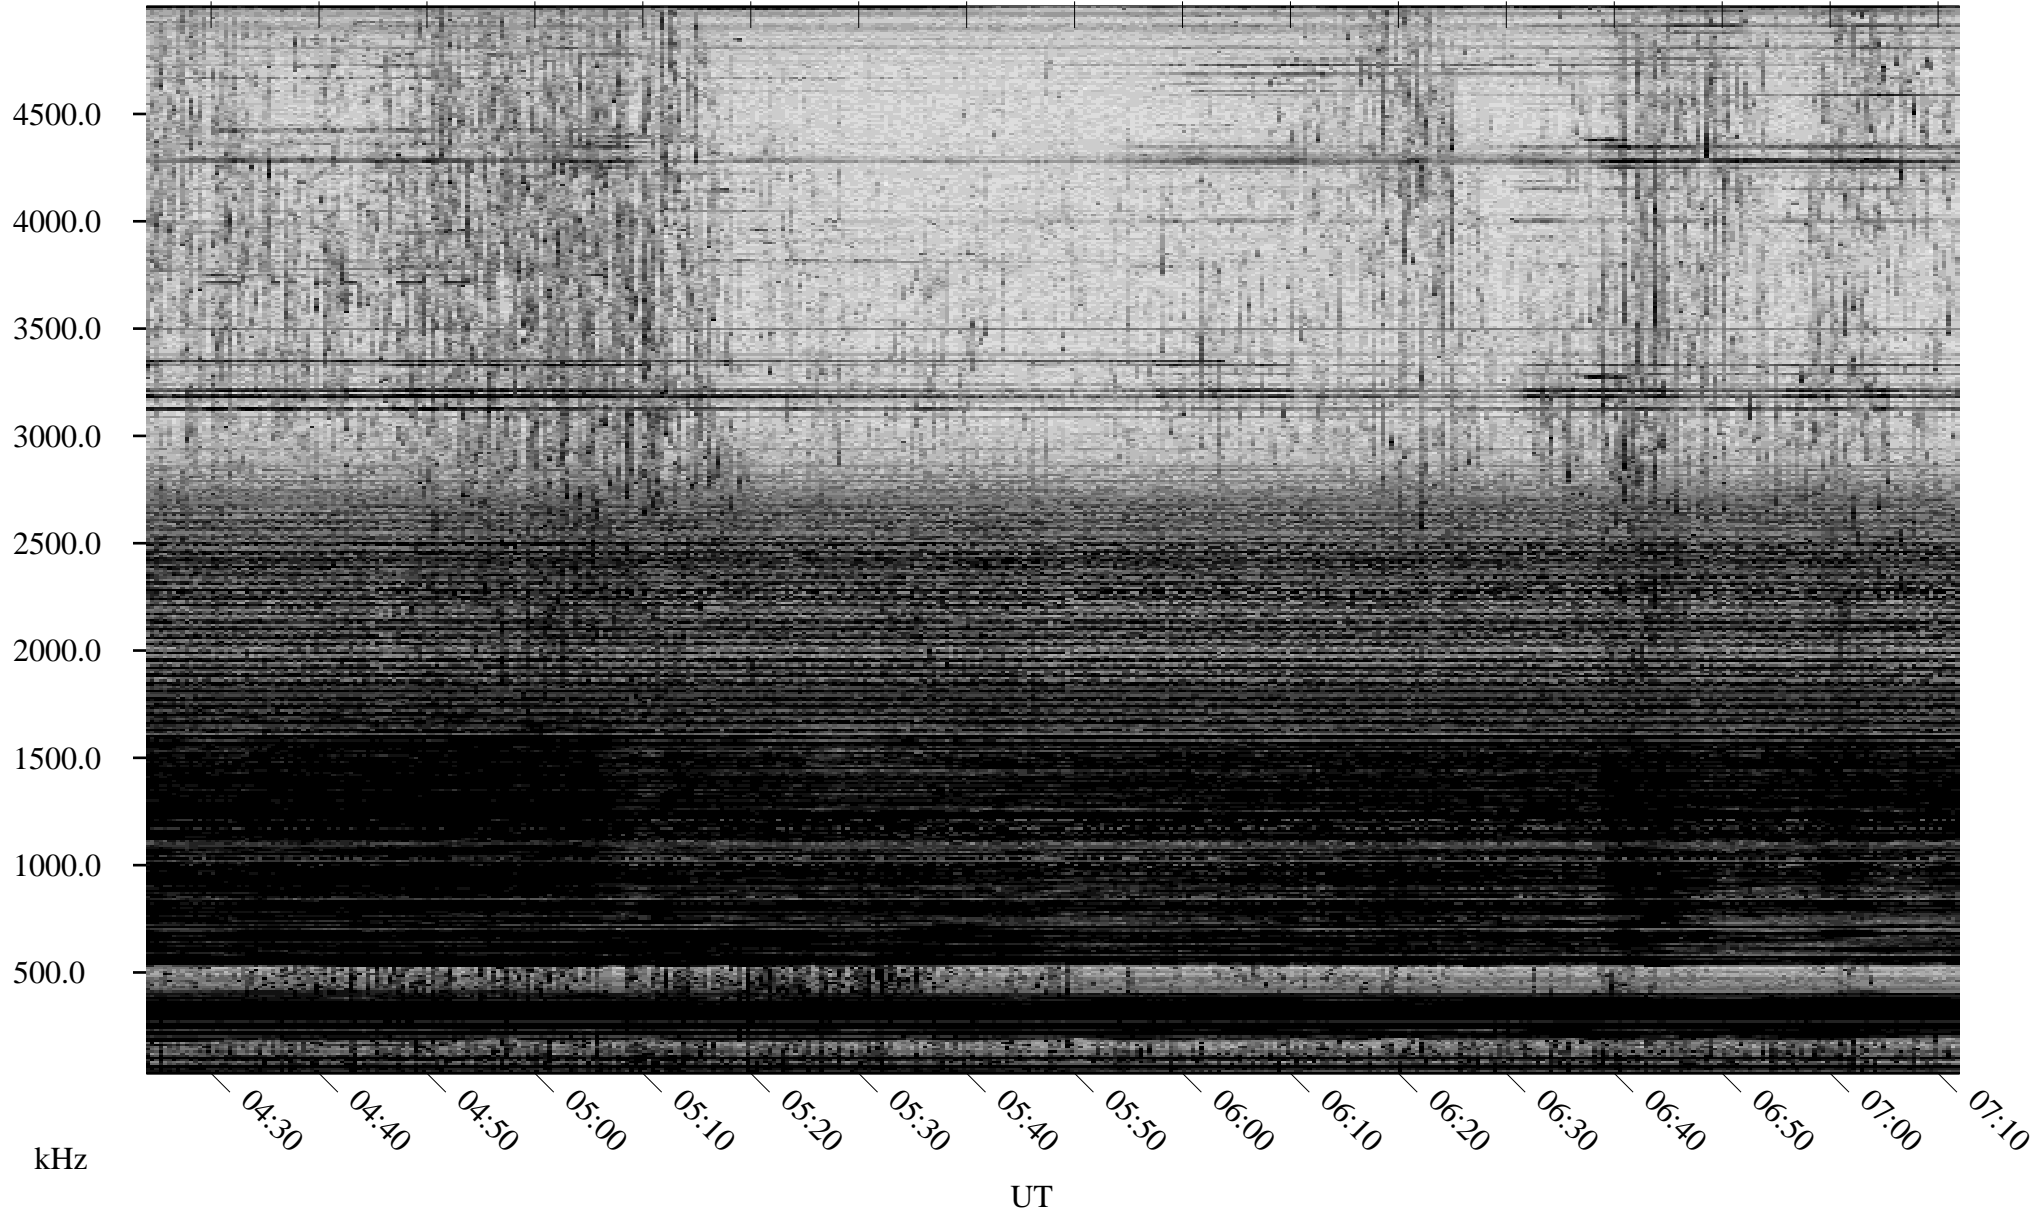

04/10/2006 Churchill, Manitoba

Linear Scale Black = 161 White = 15

ch06100l.r00m max_12

Page 1

04/10/2006 Churchill, Manitoba

Linear Scale Black = 161 White = 15

ch06100l.r00m max_12

Page 2

04/11/2006 Churchill, Manitoba

Linear Scale Black = 161 White = 15

ch06100l.r00m max_12

Page 3

04/11/2006 Churchill, Manitoba

Linear Scale Black = 161 White = 15

ch06100l.r00m max_12

Page 4

04/11/2006 Churchill, Manitoba

Linear Scale Black = 161 White = 15

ch06100l.r00m max_12

Page 5

04/11/2006 Churchill, Manitoba

Linear Scale Black = 161 White = 15

ch06100l.r00m max_12

Page 6

04/11/2006 Churchill, Manitoba

Linear Scale Black = 161 White = 15

ch06100l.r00m max_12

Page 7

04/11/2006 Churchill, Manitoba

Linear Scale Black = 161 White = 15

ch06100l.r00m max_12