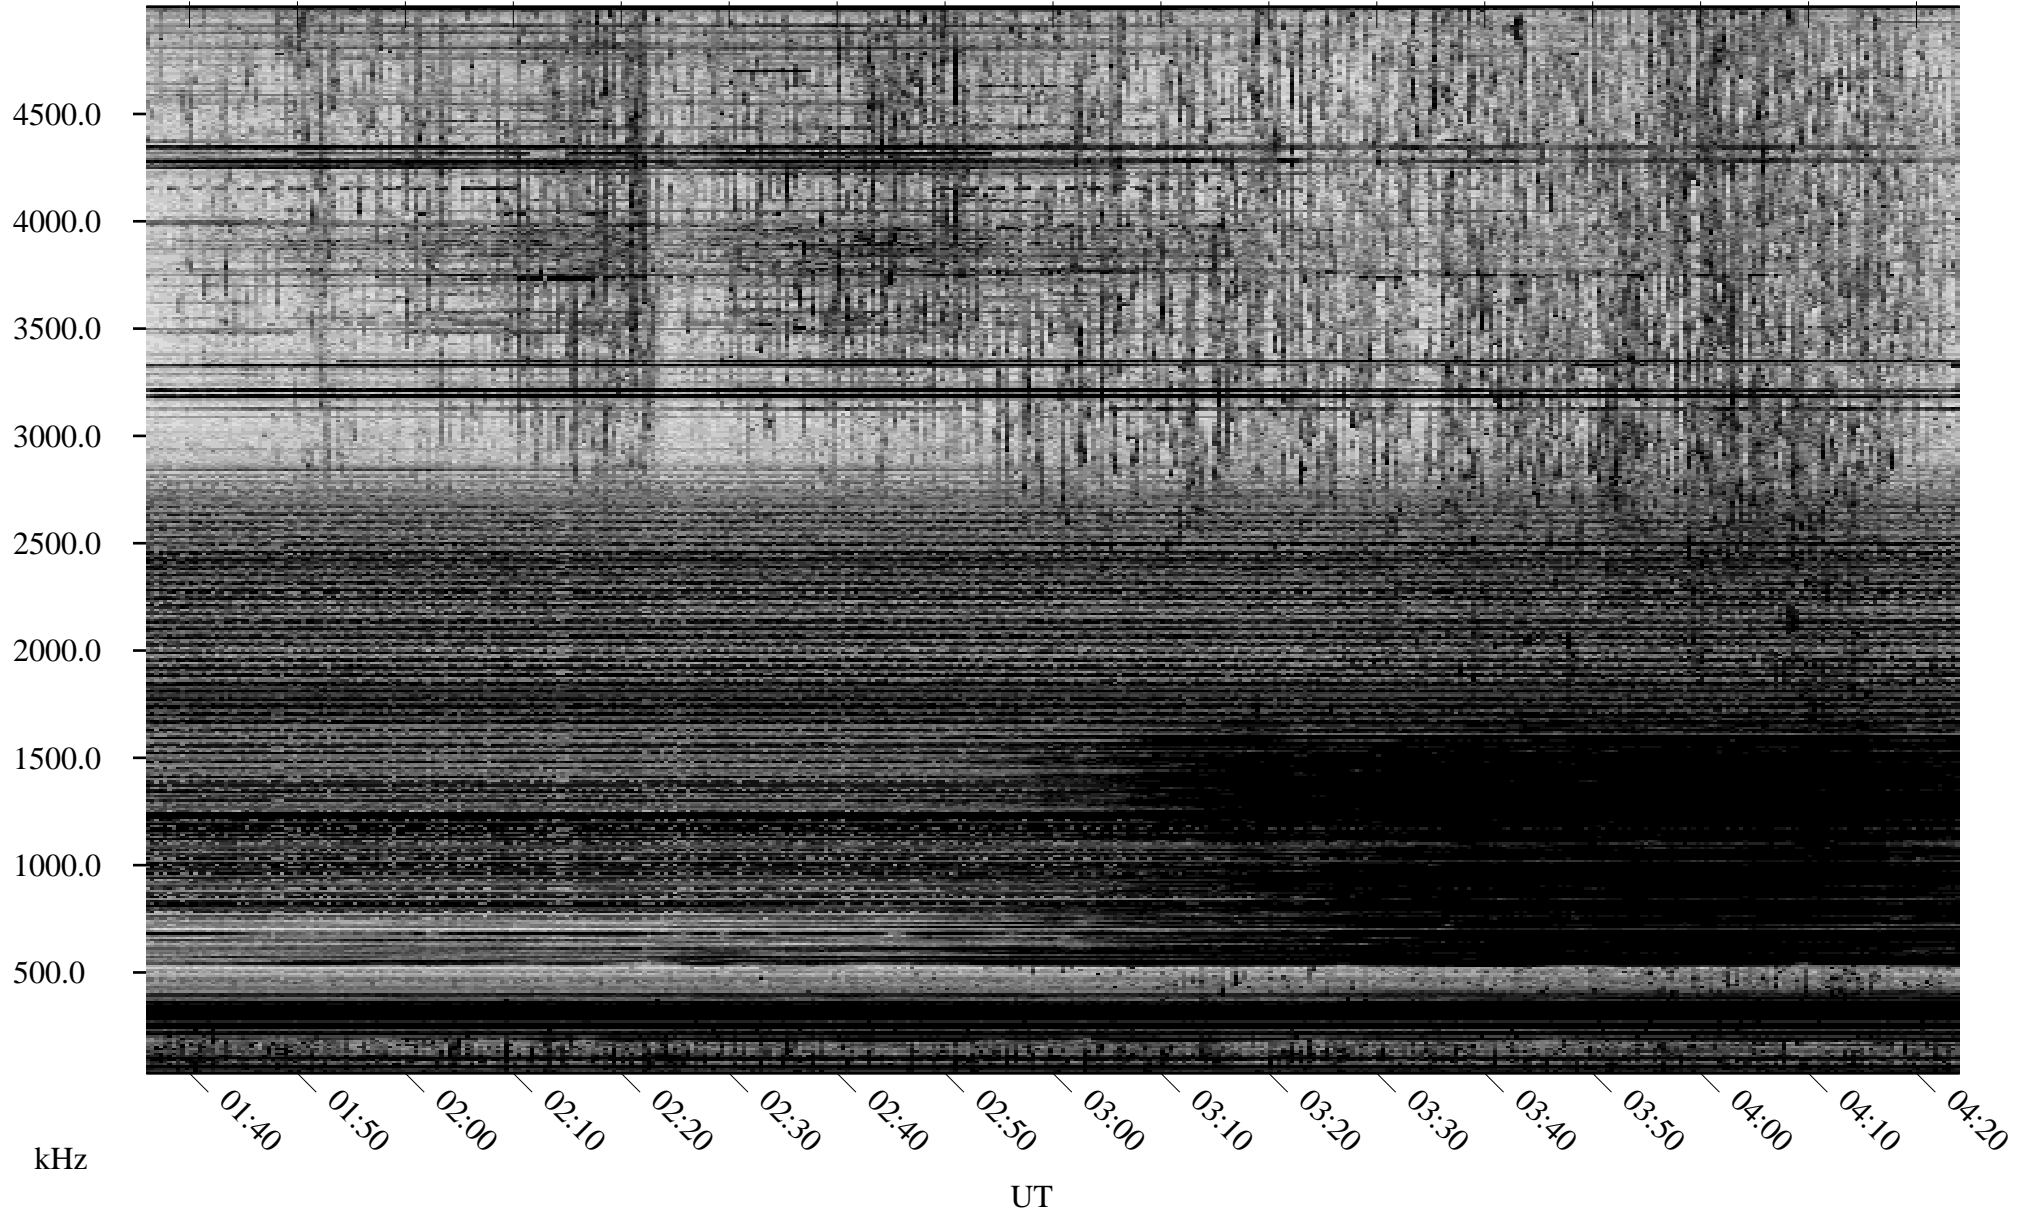

04/10/2006 Churchill, Manitoba

Linear Scale Black = 161 White = 15

ch06100l.r00m max_12

Page 1

04/10/2006 Churchill, Manitoba

Linear Scale Black = 161 White = 15

ch06100l.r00m max_12

Page 2

04/11/2006 Churchill, Manitoba

Linear Scale Black = 161 White = 15

ch06100l.r00m max_12

Page 3

04/11/2006 Churchill, Manitoba

Linear Scale Black = 161 White = 15

ch06100l.r00m max_12

Page 4

04/11/2006 Churchill, Manitoba

Linear Scale Black = 161 White = 15

ch06100l.r00m max_12

Page 5

04/11/2006 Churchill, Manitoba

Linear Scale Black = 161 White = 15

ch06100l.r00m max_12

Page 6

04/11/2006 Churchill, Manitoba

Linear Scale Black = 161 White = 15

ch06100l.r00m max_12

Page 7

04/11/2006 Churchill, Manitoba

Linear Scale Black = 161 White = 15

ch06100l.r00m max_12