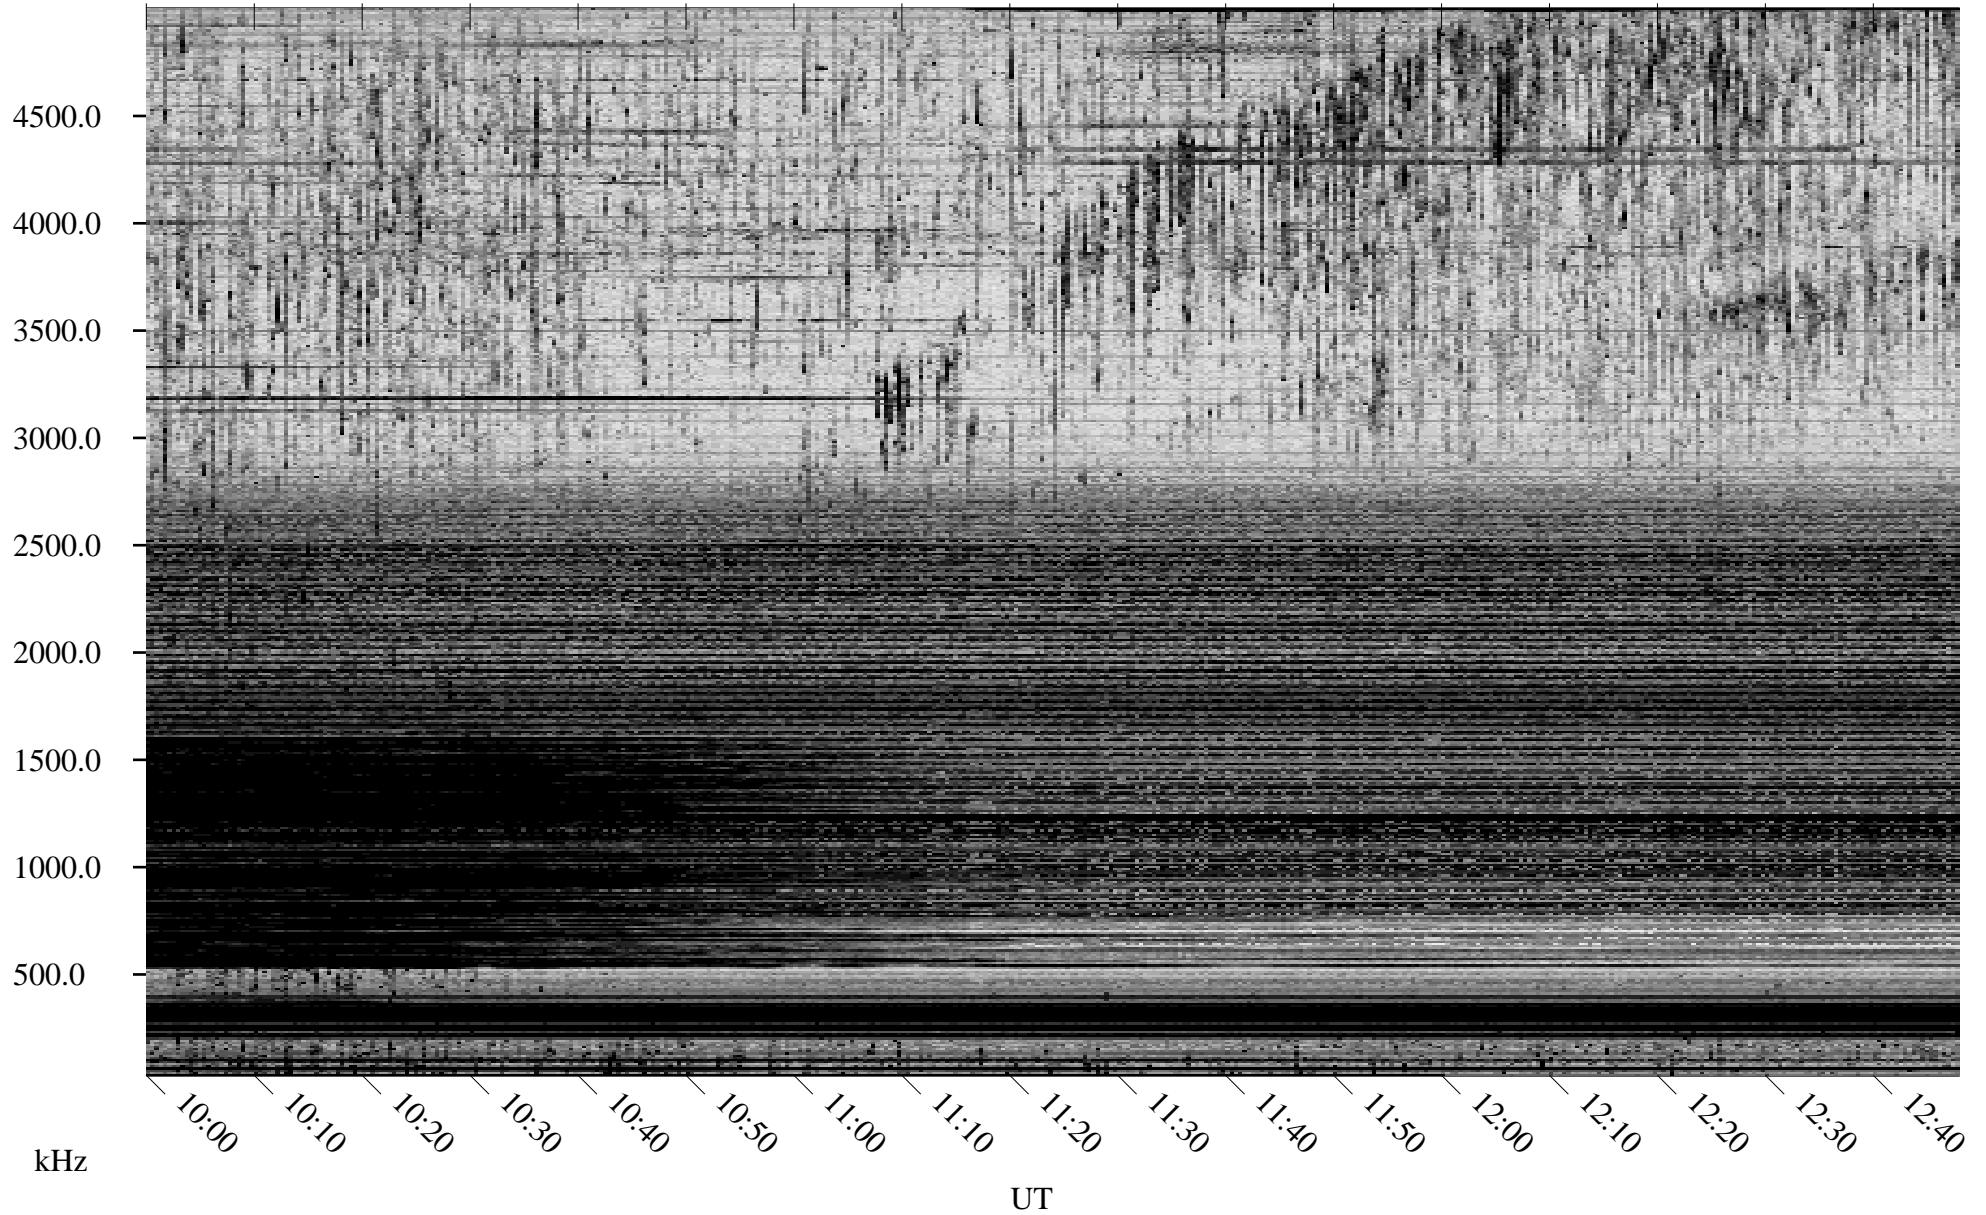

04/10/2006 Churchill, Manitoba

Linear Scale Black = 161 White = 15

ch06100l.r00m max_12

Page 1

04/10/2006 Churchill, Manitoba

Linear Scale Black = 161 White = 15

ch06100l.r00m max_12

Page 2

04/11/2006 Churchill, Manitoba

Linear Scale Black = 161 White = 15

ch06100l.r00m max_12

Page 3

04/11/2006 Churchill, Manitoba

Linear Scale Black = 161 White = 15

ch06100l.r00m max_12

Page 4

04/11/2006 Churchill, Manitoba

Linear Scale Black = 161 White = 15

ch06100l.r00m max_12

Page 5

04/11/2006 Churchill, Manitoba

Linear Scale Black = 161 White = 15

ch06100l.r00m max_12

Page 6

04/11/2006 Churchill, Manitoba

Linear Scale Black = 161 White = 15

ch06100l.r00m max_12

Page 7

04/11/2006 Churchill, Manitoba

Linear Scale Black = 161 White = 15

ch06100l.r00m max_12