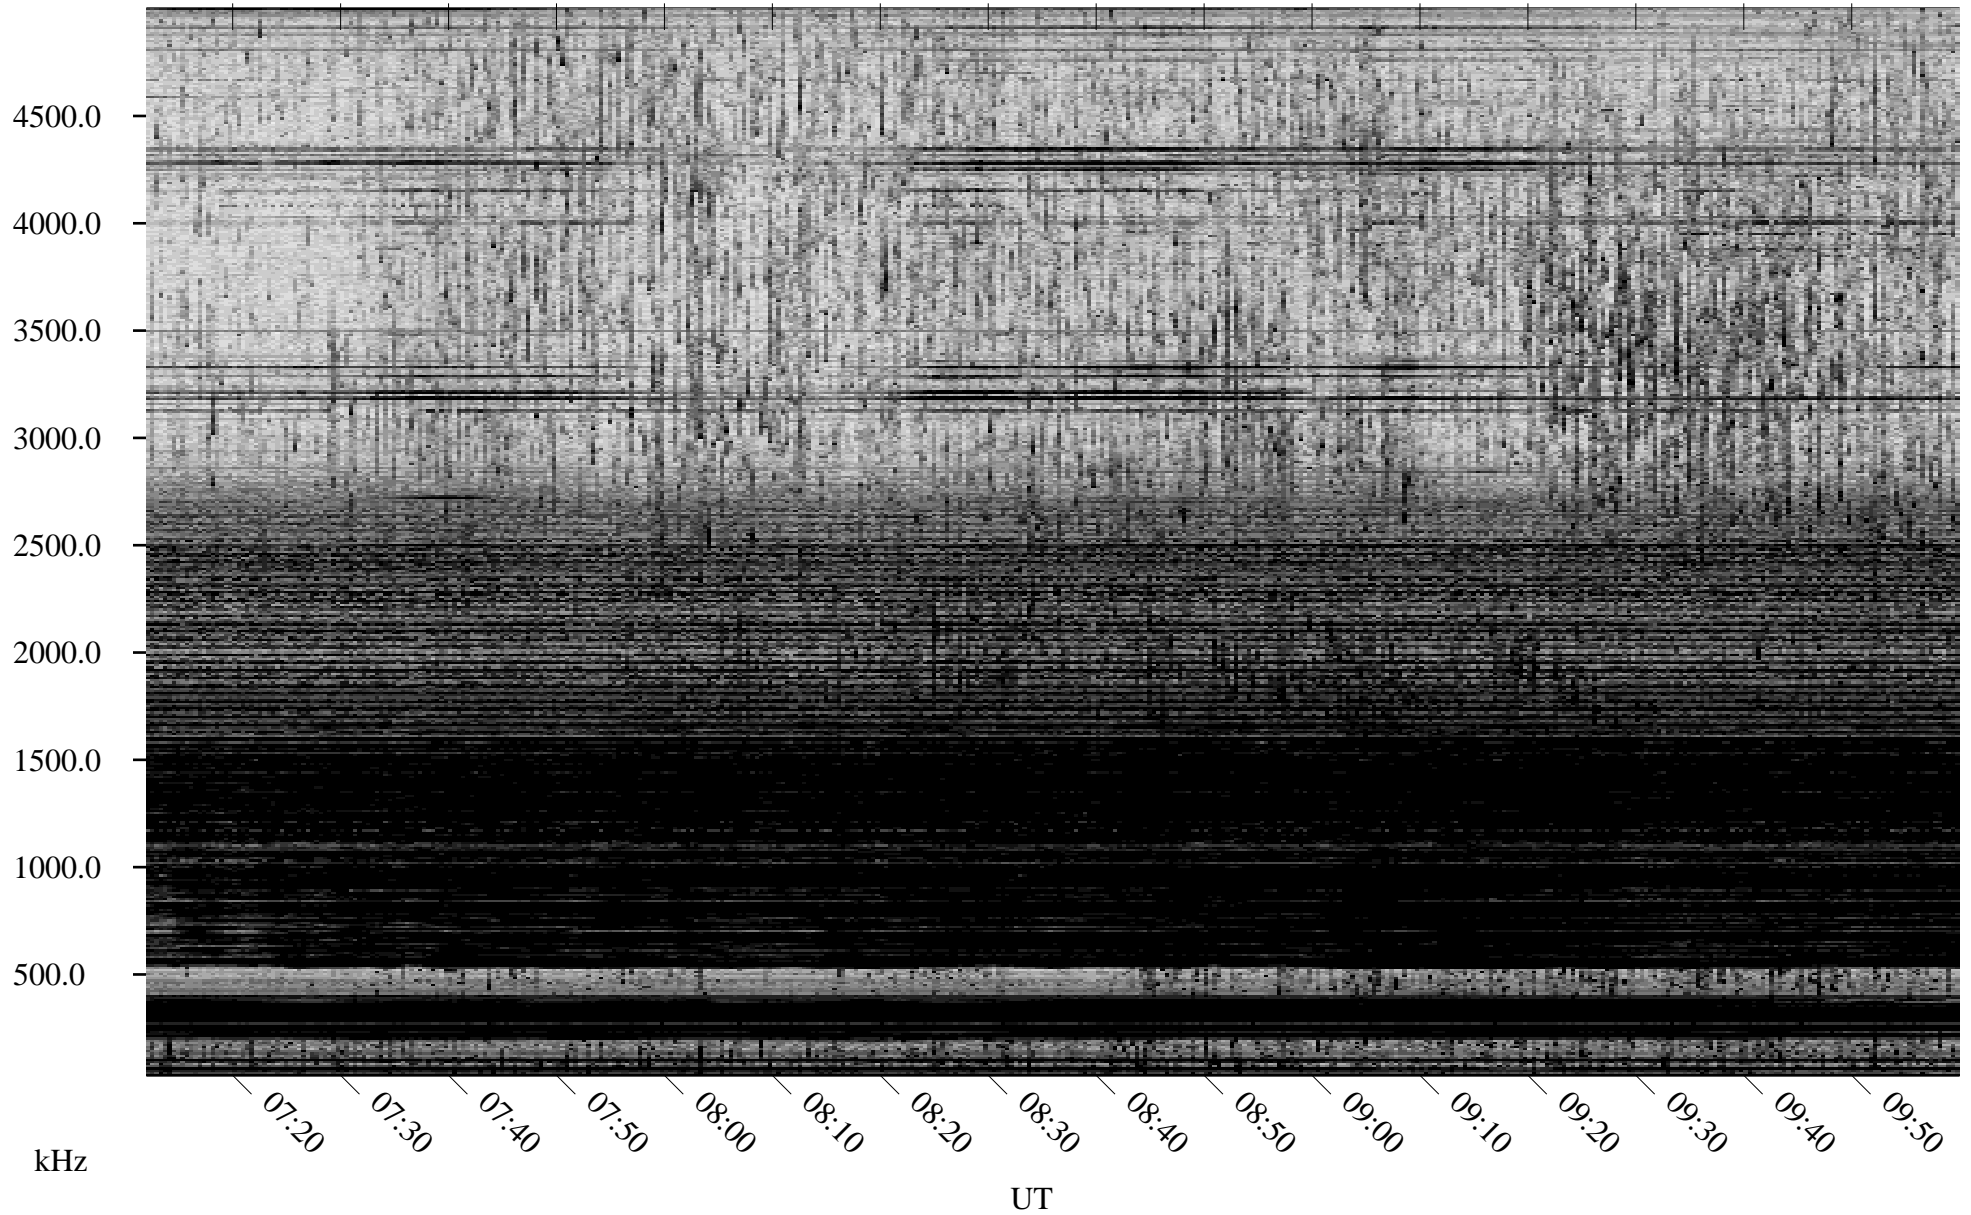

04/10/2006 Churchill, Manitoba

Linear Scale Black = 161 White = 15

ch06100l.r00m max_12

Page 1

04/10/2006 Churchill, Manitoba

Linear Scale Black = 161 White = 15

ch06100l.r00m max_12

Page 2

04/11/2006 Churchill, Manitoba

Linear Scale Black = 161 White = 15

ch06100l.r00m max_12

Page 3

04/11/2006 Churchill, Manitoba

Linear Scale Black = 161 White = 15

ch06100l.r00m max_12

Page 4

04/11/2006 Churchill, Manitoba

Linear Scale Black = 161 White = 15

ch06100l.r00m max_12

Page 5

04/11/2006 Churchill, Manitoba

Linear Scale Black = 161 White = 15

ch06100l.r00m max_12

Page 6

04/11/2006 Churchill, Manitoba

Linear Scale Black = 161 White = 15

ch06100l.r00m max_12

Page 7

04/11/2006 Churchill, Manitoba

Linear Scale Black = 161 White = 15

ch06100l.r00m max_12