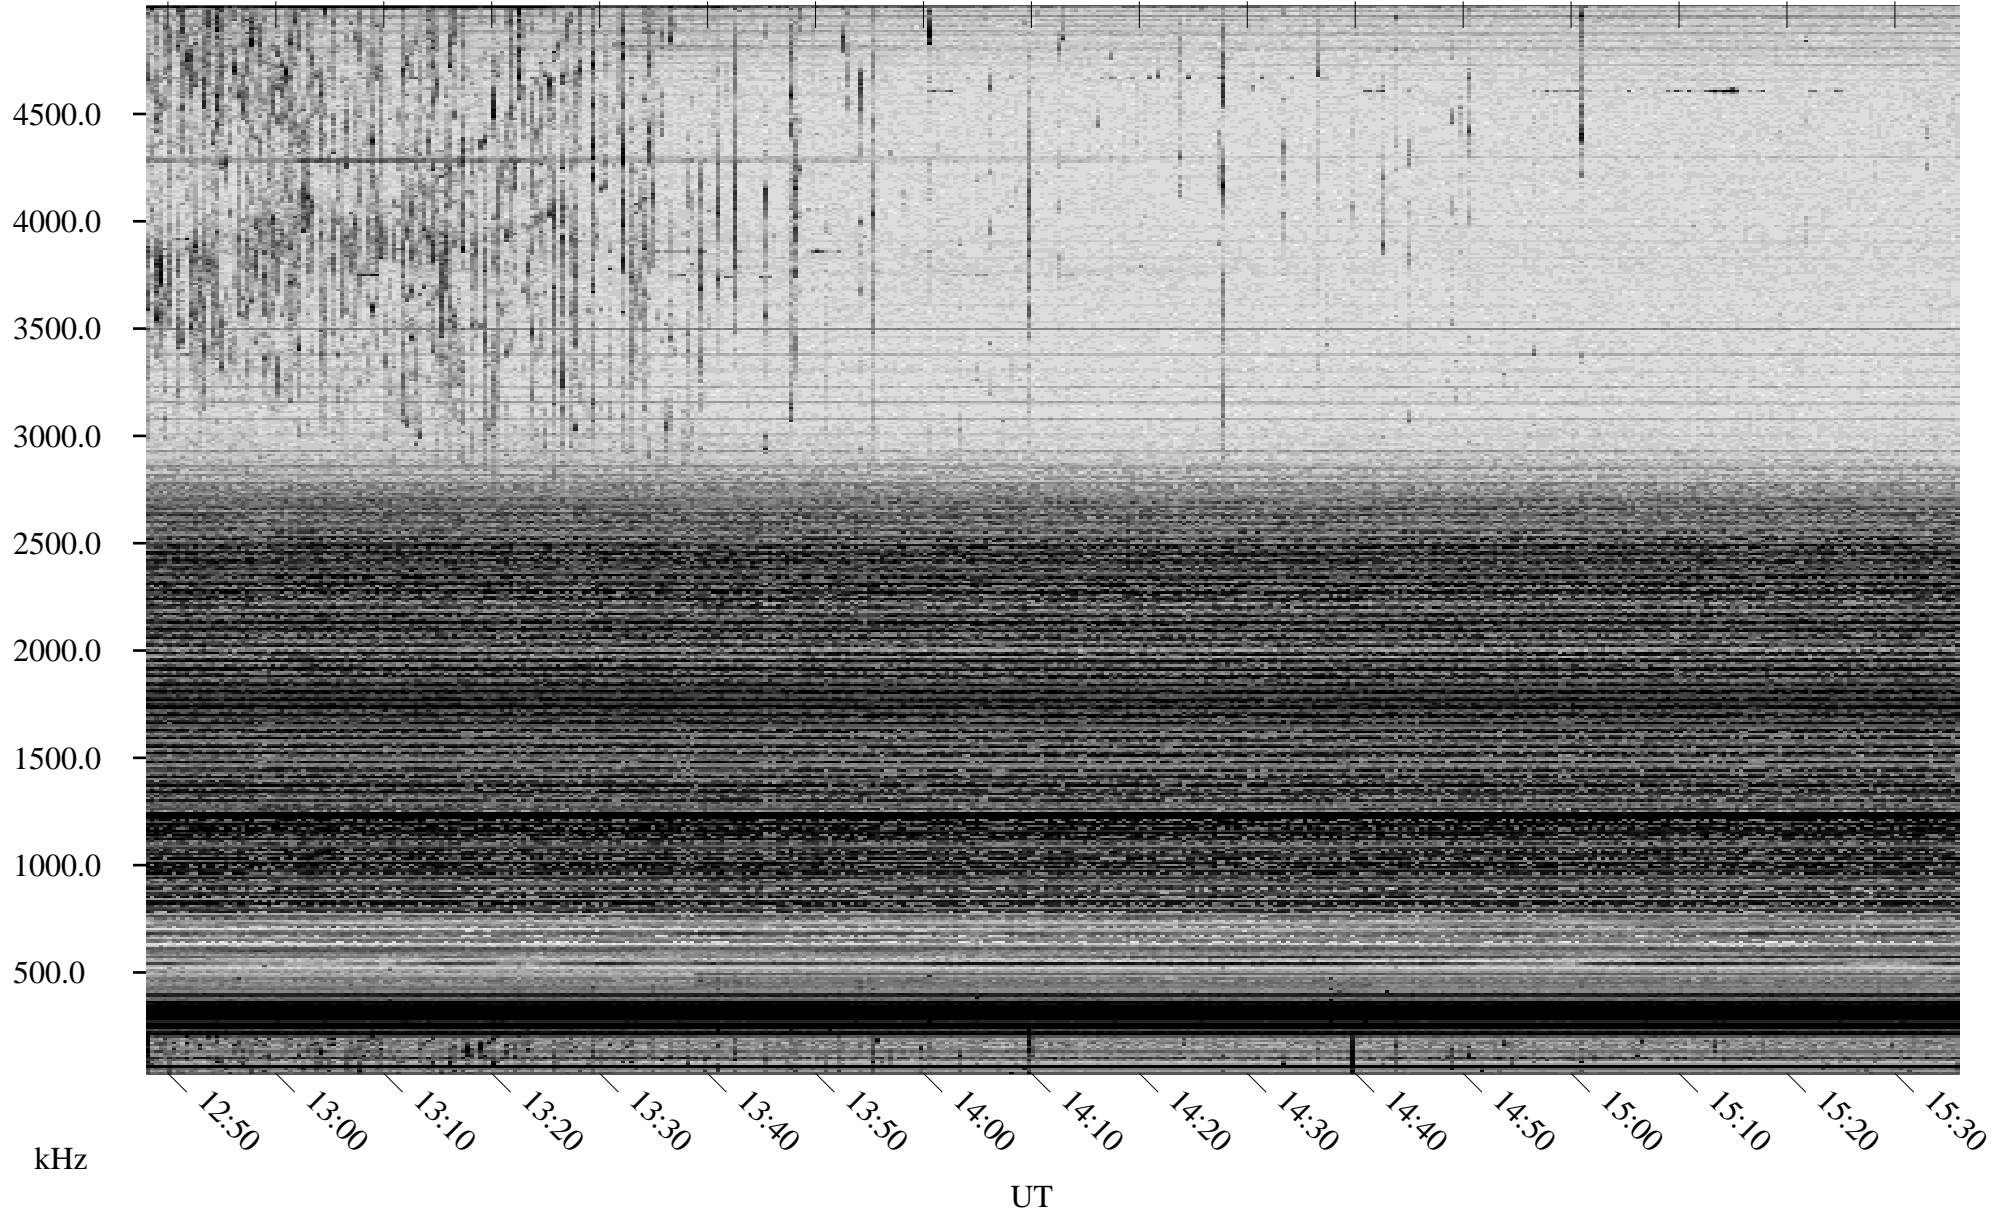

04/10/2006 Churchill, Manitoba

Linear Scale Black = 161 White = 15

ch06100l.r00m max_12

Page 1

04/10/2006 Churchill, Manitoba

Linear Scale Black = 161 White = 15

ch06100l.r00m max_12

Page 2

04/11/2006 Churchill, Manitoba

Linear Scale Black = 161 White = 15

ch06100l.r00m max_12

Page 3

04/11/2006 Churchill, Manitoba

Linear Scale Black = 161 White = 15

ch06100l.r00m max_12

Page 4

04/11/2006 Churchill, Manitoba

Linear Scale Black = 161 White = 15

ch06100l.r00m max_12

Page 5

04/11/2006 Churchill, Manitoba

Linear Scale Black = 161 White = 15

ch06100l.r00m max_12

Page 6

04/11/2006 Churchill, Manitoba

Linear Scale Black = 161 White = 15

ch06100l.r00m max_12

Page 7

04/11/2006 Churchill, Manitoba

Linear Scale Black = 161 White = 15

ch06100l.r00m max_12