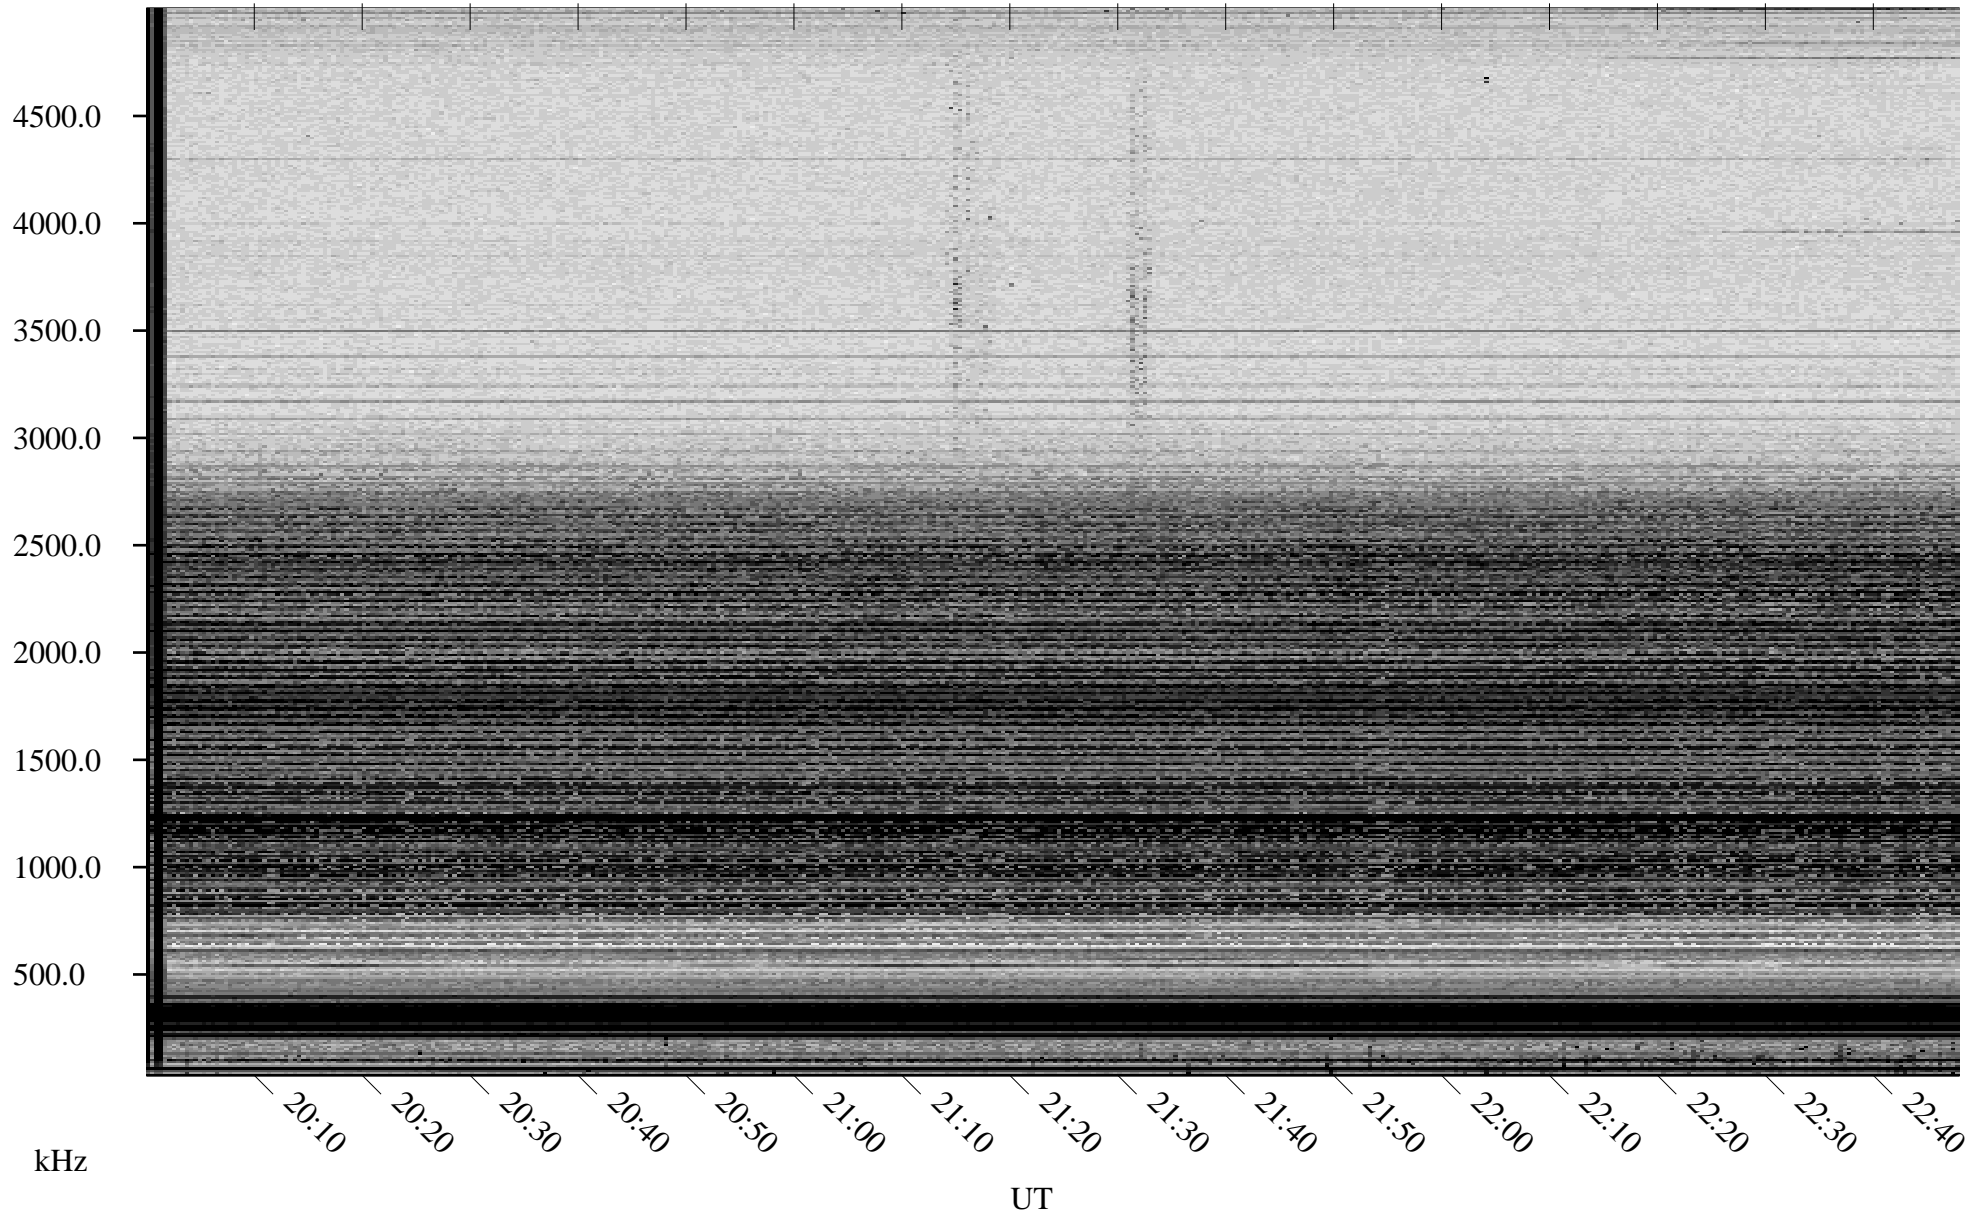

04/10/2006 Churchill, Manitoba

Linear Scale Black = 161 White = 15

ch06100l.r00m max_12

Page 1

04/10/2006 Churchill, Manitoba

Linear Scale Black = 161 White = 15

ch06100l.r00m max_12

Page 2

04/11/2006 Churchill, Manitoba

Linear Scale Black = 161 White = 15

ch06100l.r00m max_12

Page 3

04/11/2006 Churchill, Manitoba

Linear Scale Black = 161 White = 15

ch06100l.r00m max_12

Page 4

04/11/2006 Churchill, Manitoba

Linear Scale Black = 161 White = 15

ch06100l.r00m max_12

Page 5

04/11/2006 Churchill, Manitoba

Linear Scale Black = 161 White = 15

ch06100l.r00m max_12

Page 6

04/11/2006 Churchill, Manitoba

Linear Scale Black = 161 White = 15

ch06100l.r00m max_12

Page 7

04/11/2006 Churchill, Manitoba

Linear Scale Black = 161 White = 15

ch06100l.r00m max_12