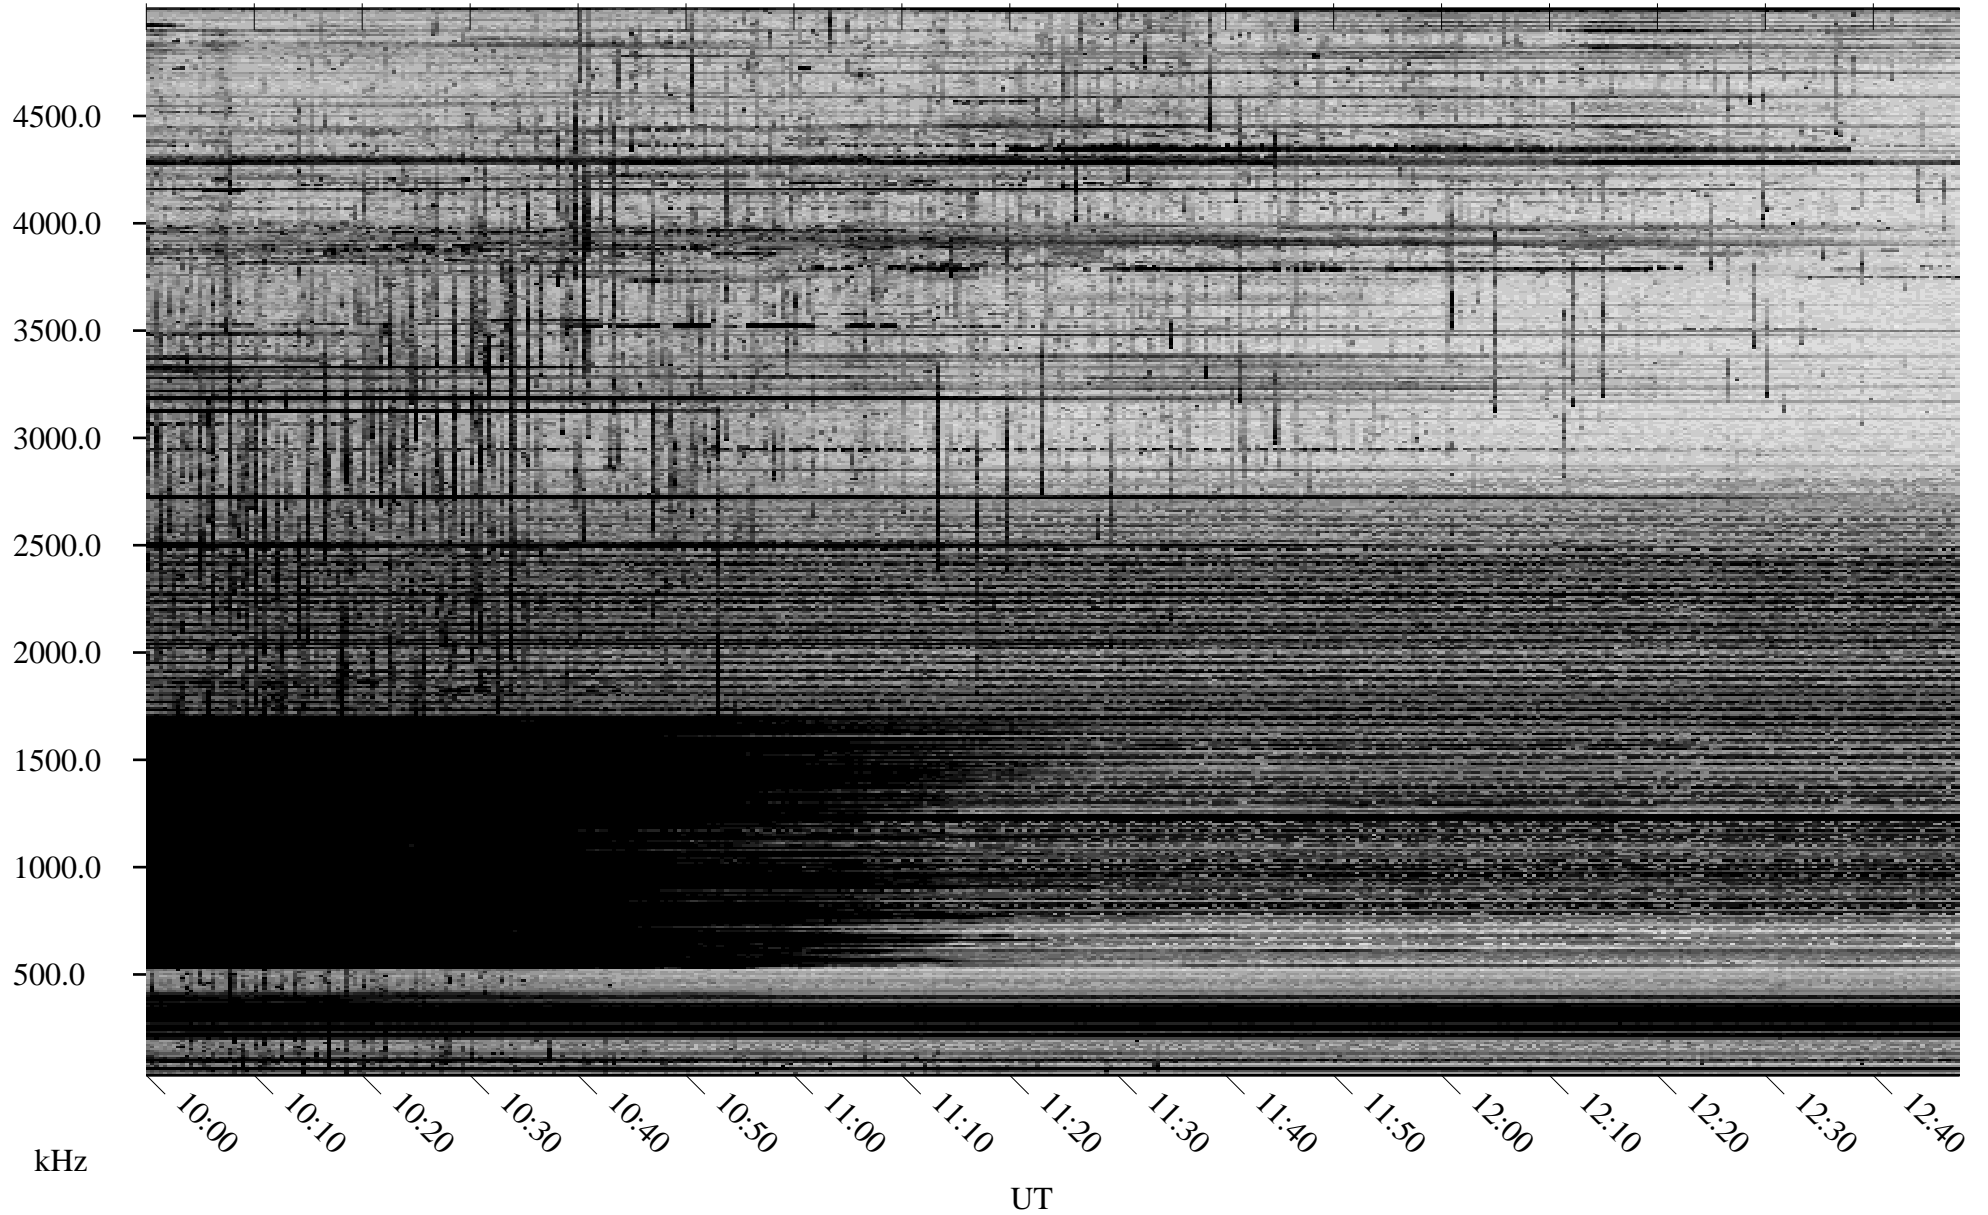

04/11/2006 Churchill, Manitoba

Linear Scale Black = 161 White = 15

ch061011.r00m max_12

Page 1

04/11/2006 Churchill, Manitoba

Linear Scale Black = 161 White = 15

ch061011.r00m max_12

Page 2

04/12/2006 Churchill, Manitoba

Linear Scale Black = 161 White = 15

ch061011.r00m max_12

Page 3

04/12/2006 Churchill, Manitoba

Linear Scale Black = 161 White = 15

ch061011.r00m max_12

Page 4

04/12/2006 Churchill, Manitoba

Linear Scale Black = 161 White = 15

ch061011.r00m max_12

Page 5

04/12/2006 Churchill, Manitoba

Linear Scale Black = 161 White = 15

ch061011.r00m max_12

Page 6

04/12/2006 Churchill, Manitoba

Linear Scale Black = 161 White = 15

ch061011.r00m max_12

Page 7

04/12/2006 Churchill, Manitoba

Linear Scale Black = 161 White = 15

ch061011.r00m max_12