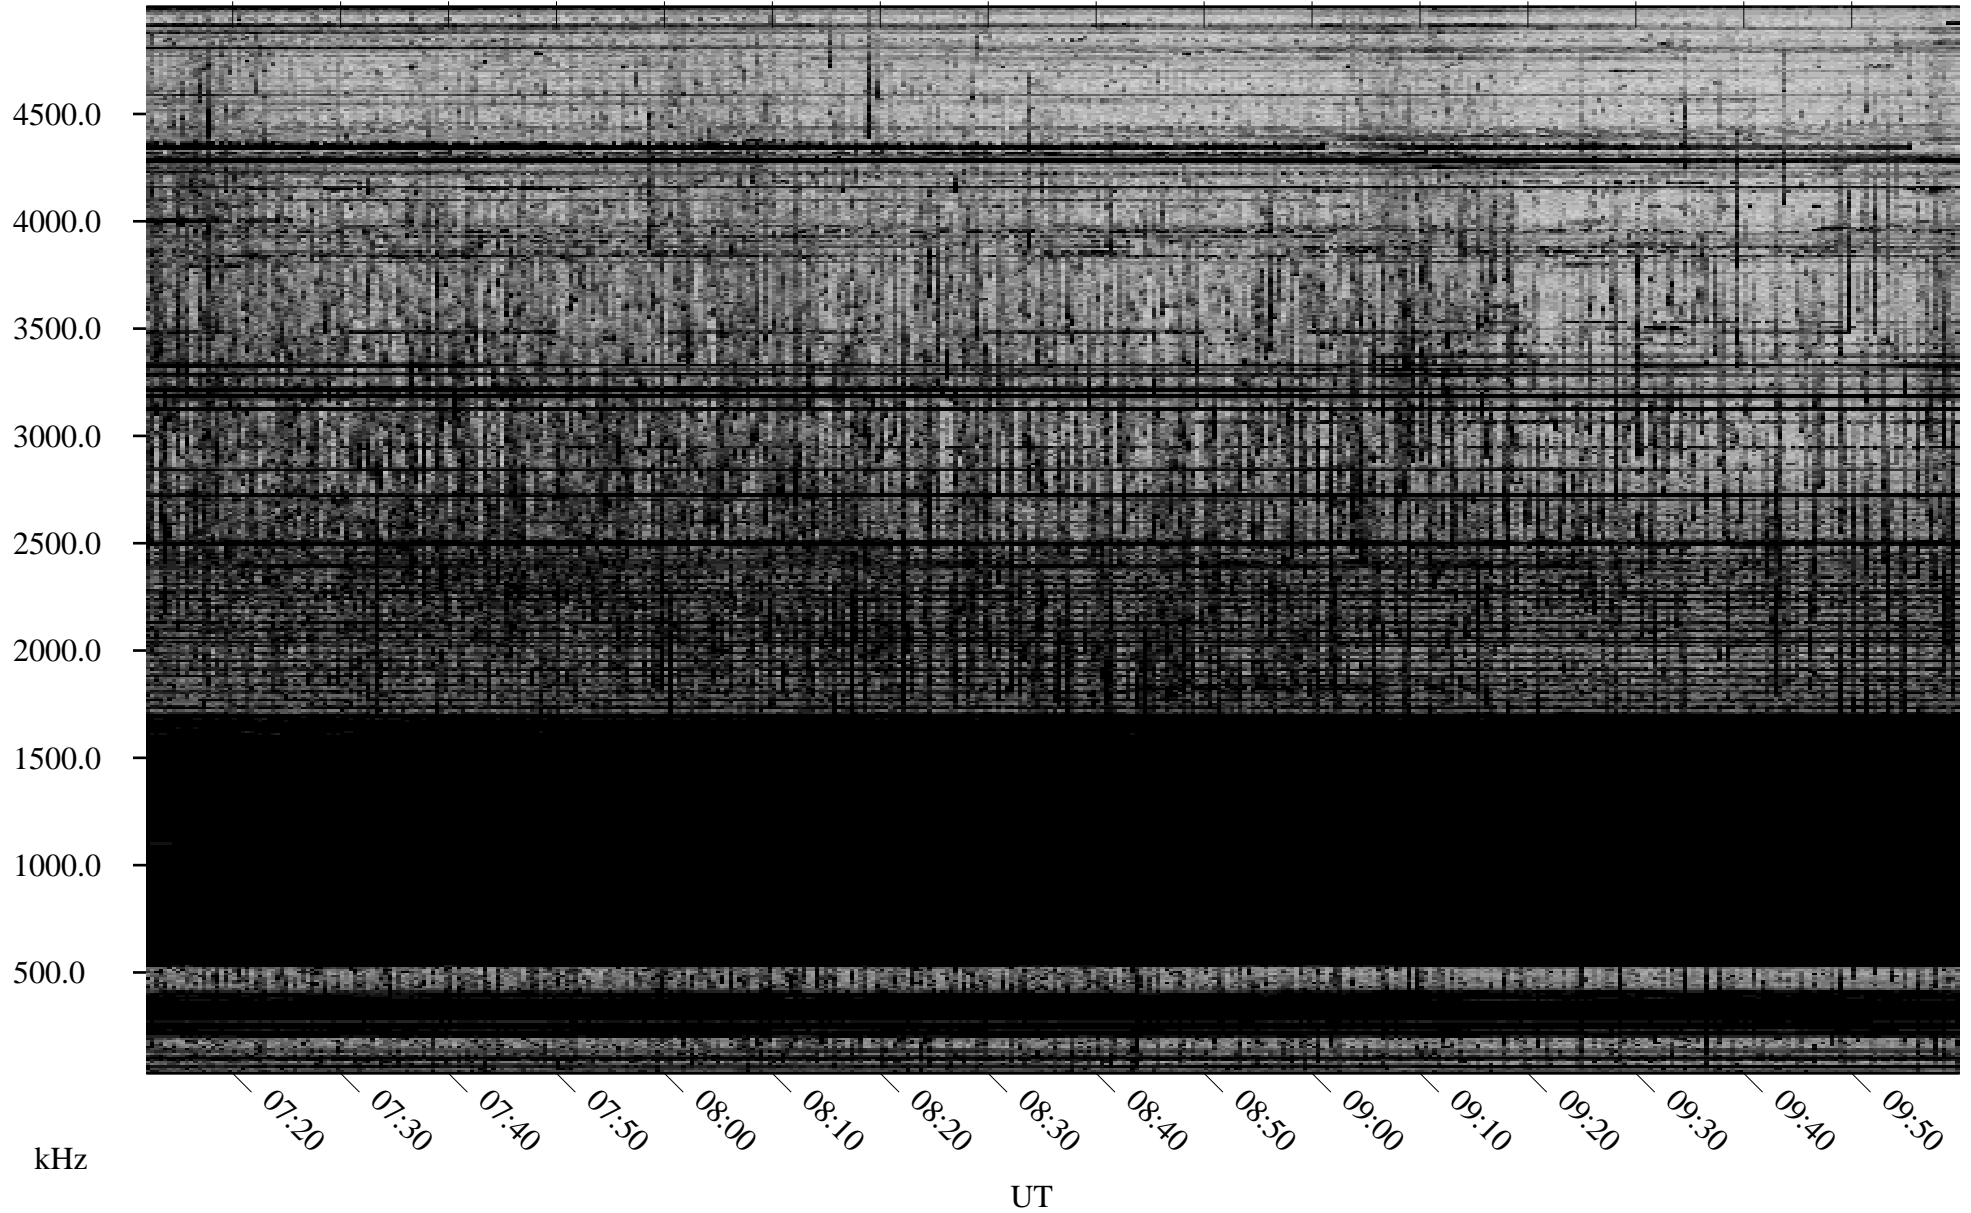

04/11/2006 Churchill, Manitoba

Linear Scale Black = 161 White = 15

ch061011.r00m max_12

Page 1

04/11/2006 Churchill, Manitoba

Linear Scale Black = 161 White = 15

ch061011.r00m max_12

Page 2

04/12/2006 Churchill, Manitoba

Linear Scale Black = 161 White = 15

ch061011.r00m max_12

Page 3

04/12/2006 Churchill, Manitoba

Linear Scale Black = 161 White = 15

ch061011.r00m max_12

Page 4

04/12/2006 Churchill, Manitoba

Linear Scale Black = 161 White = 15

ch061011.r00m max_12

Page 5

04/12/2006 Churchill, Manitoba

Linear Scale Black = 161 White = 15

ch061011.r00m max_12

Page 6

04/12/2006 Churchill, Manitoba

Linear Scale Black = 161 White = 15

ch061011.r00m max_12

Page 7

04/12/2006 Churchill, Manitoba

Linear Scale Black = 161 White = 15

ch061011.r00m max_12