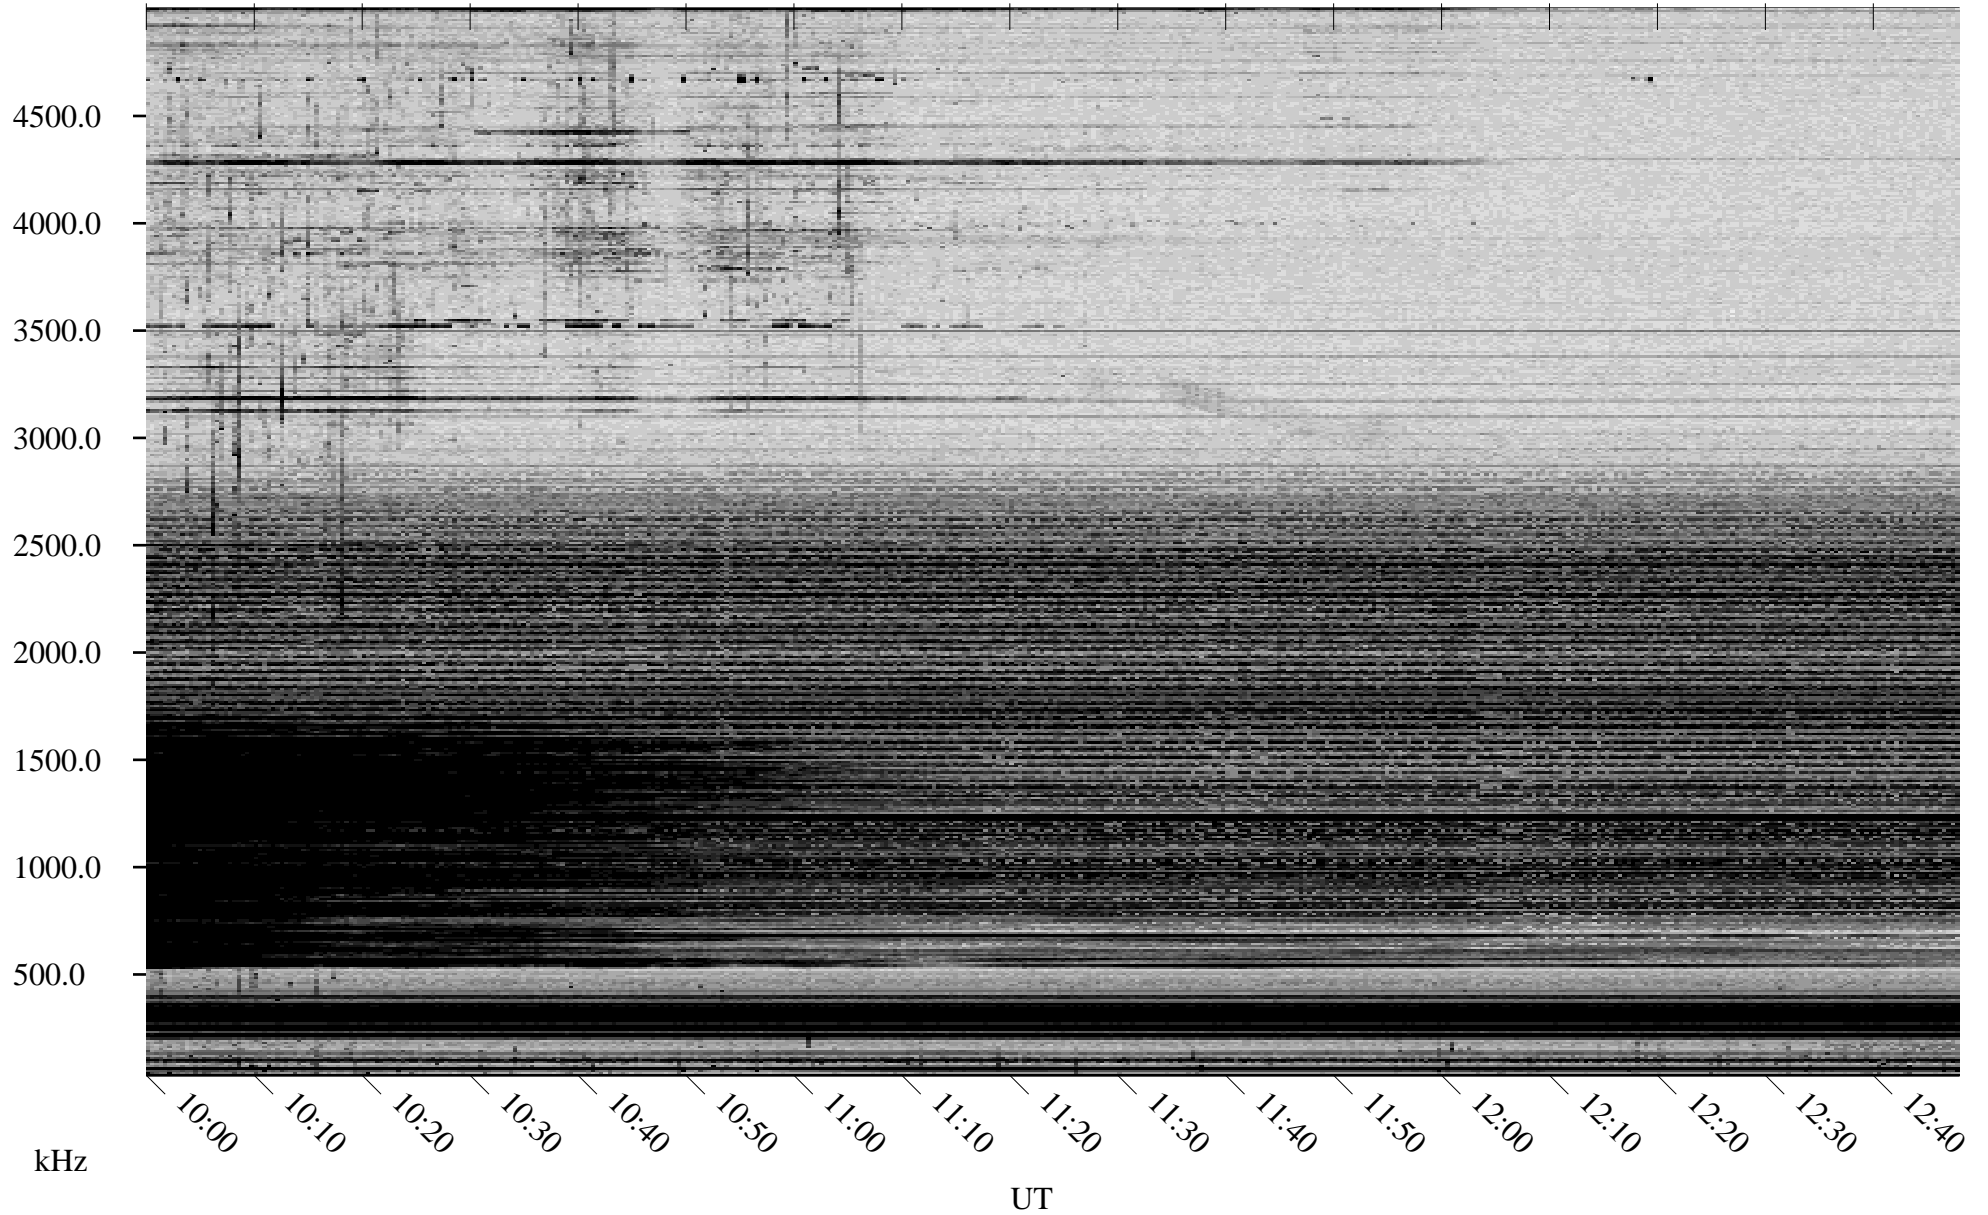

# 04/13/2006 Churchill, Manitoba

Linear Scale    Black = 161    White = 15

ch06102l.r00m max\_12

Page 5

# 04/13/2006 Churchill, Manitoba

Linear Scale    Black = 161    White = 15

ch06102l.r00m max\_12

Page 6

# 04/13/2006 Churchill, Manitoba

Linear Scale    Black = 161    White = 15

ch06102l.r00m max\_12

Page 7