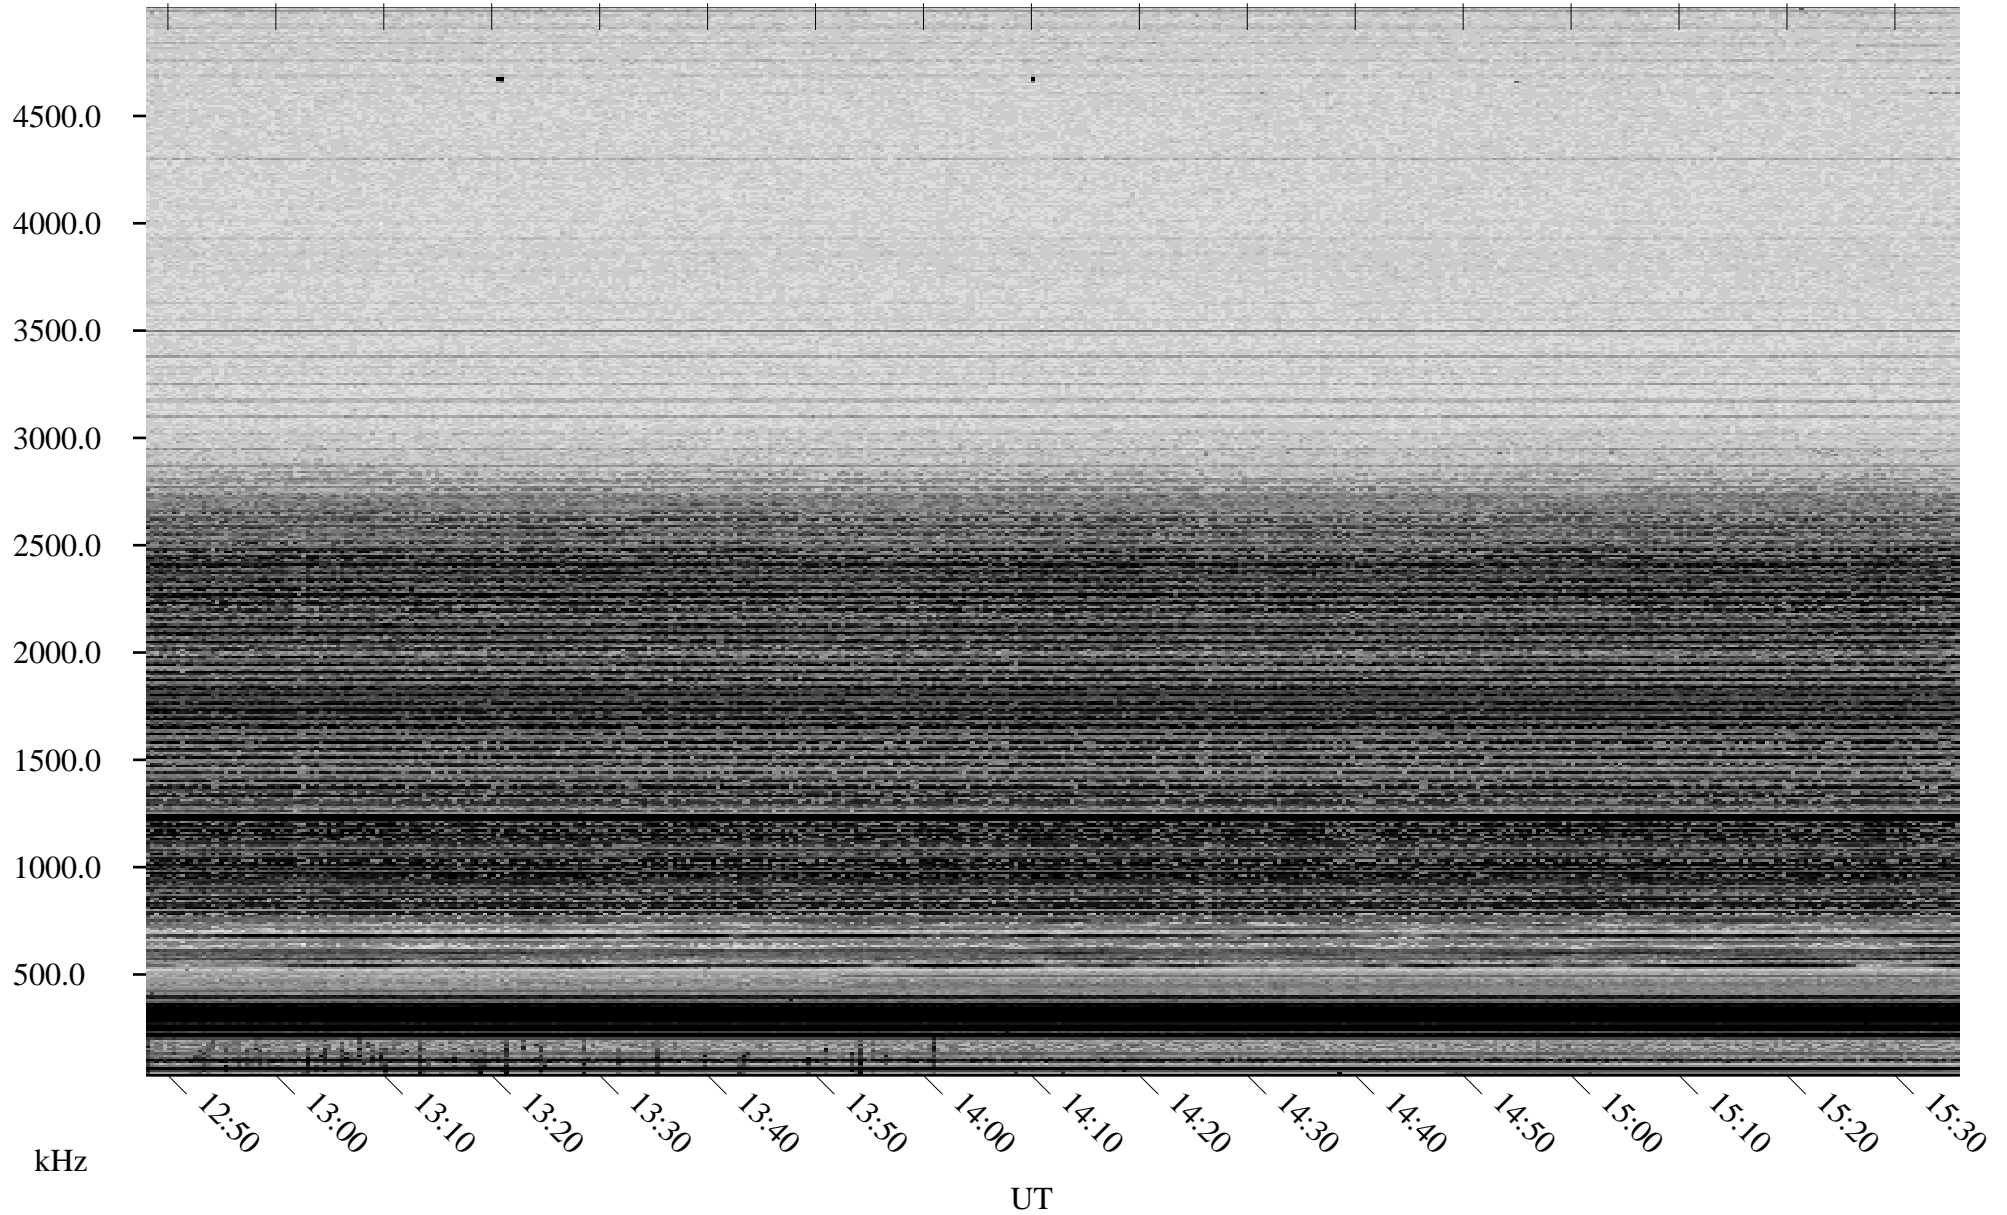

# 04/13/2006 Churchill, Manitoba

Linear Scale    Black = 161    White = 15

ch06102l.r00m max\_12

Page 5

# 04/13/2006 Churchill, Manitoba

Linear Scale    Black = 161    White = 15

ch06102l.r00m max\_12

Page 6

# 04/13/2006 Churchill, Manitoba

Linear Scale    Black = 161    White = 15

ch06102l.r00m max\_12

Page 7

# 04/13/2006 Churchill, Manitoba

Linear Scale    Black = 161    White = 15

ch06102l.r00m max\_12

Page 8