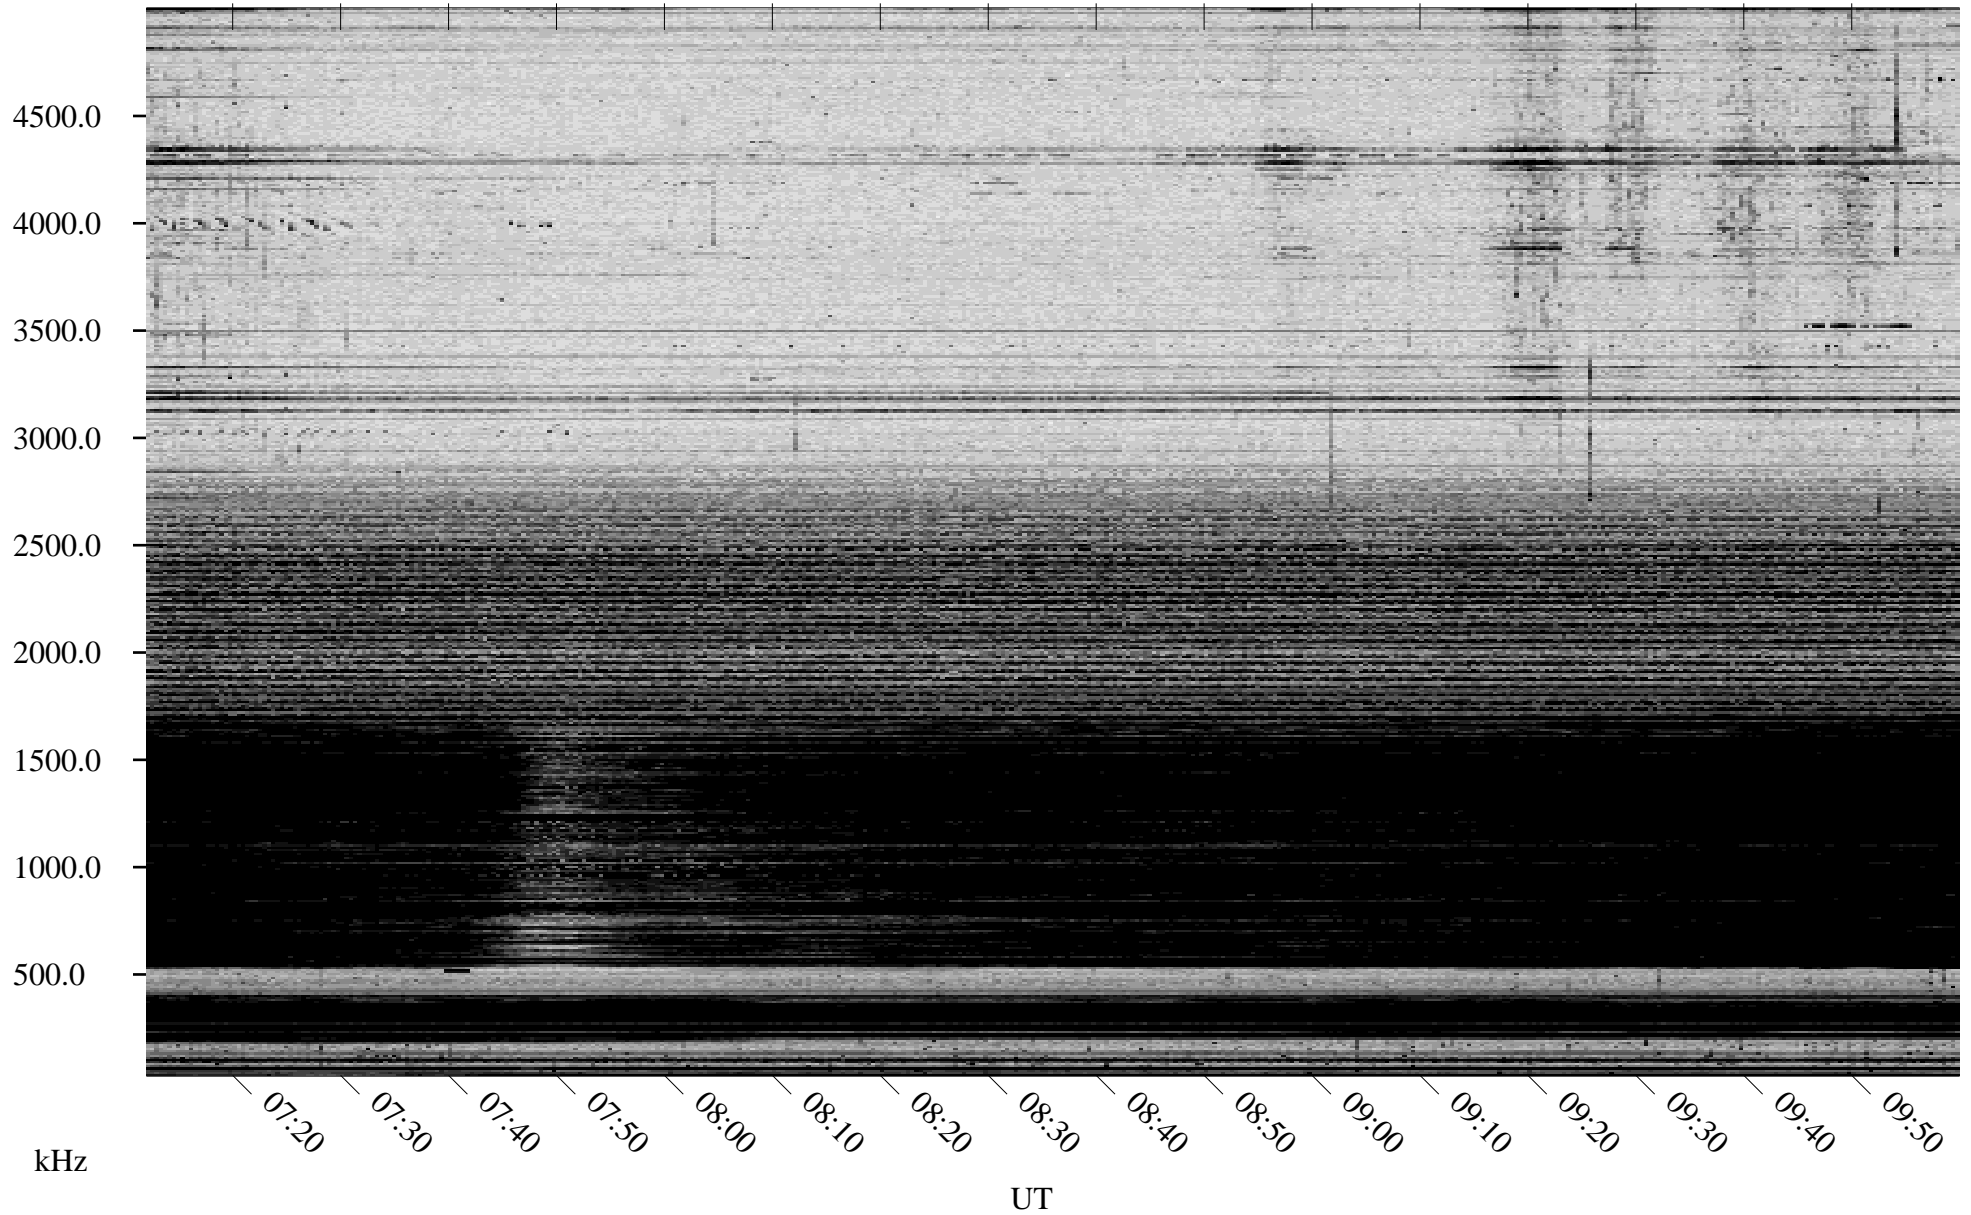

# 04/13/2006 Churchill, Manitoba

Linear Scale    Black = 161    White = 15

ch06102l.r00m max\_12

Page 3

# 04/13/2006 Churchill, Manitoba

Linear Scale    Black = 161    White = 15

ch06102l.r00m max\_12

Page 4

# 04/13/2006 Churchill, Manitoba

Linear Scale    Black = 161    White = 15

ch06102l.r00m max\_12

Page 5

# 04/13/2006 Churchill, Manitoba

Linear Scale    Black = 161    White = 15

ch06102l.r00m max\_12

Page 6