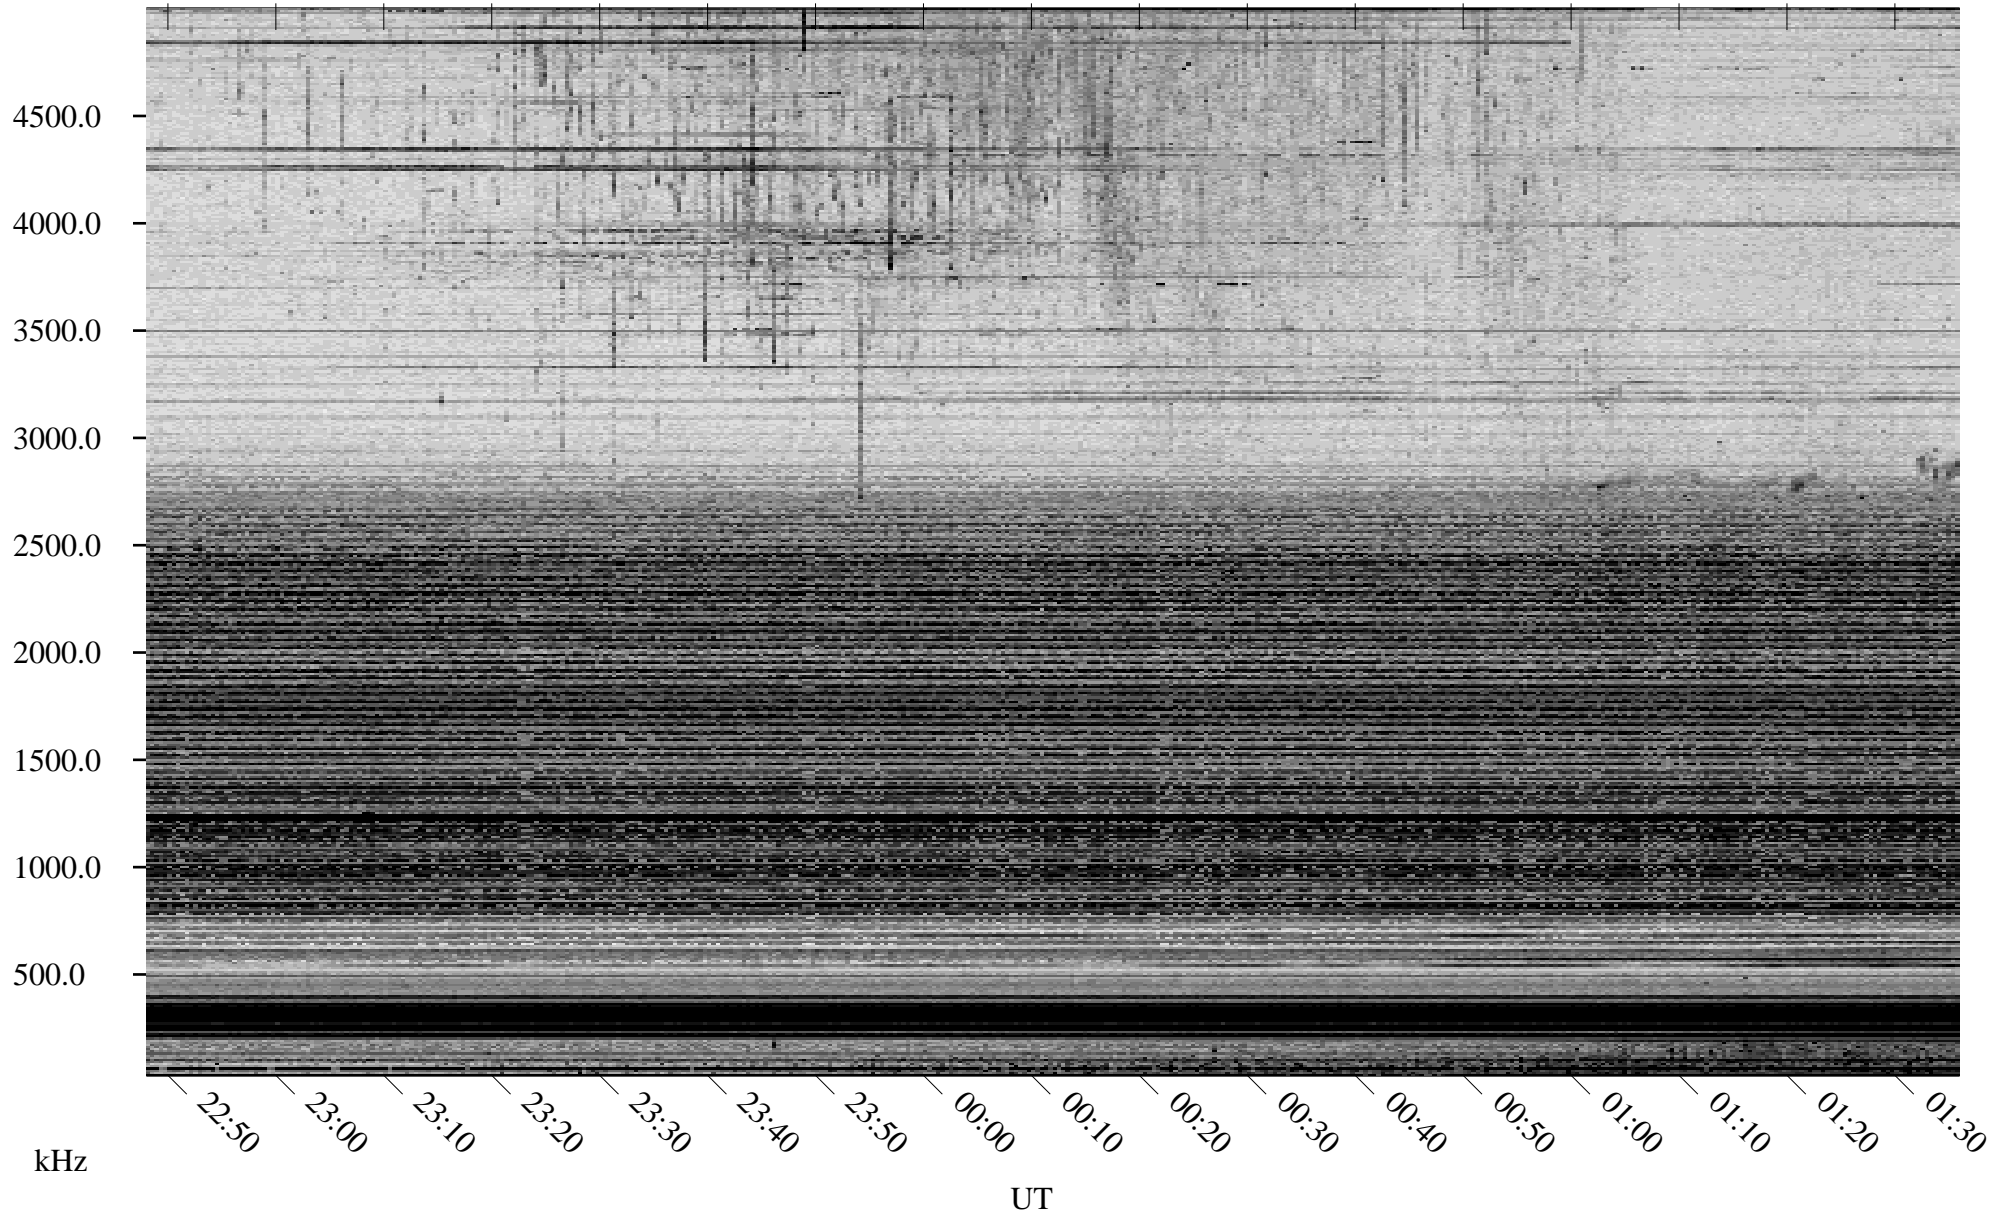

# 04/13/2006 Churchill, Manitoba

Linear Scale    Black = 161    White = 15

ch06103l.r00m max\_12

Page 1

# 04/13/2006 Churchill, Manitoba

Linear Scale    Black = 161    White = 15

ch06103l.r00m max\_12

Page 2

# 04/14/2006 Churchill, Manitoba

Linear Scale    Black = 161    White = 15

ch06103l.r00m max\_12

Page 3

# 04/14/2006 Churchill, Manitoba

Linear Scale    Black = 161    White = 15

ch06103l.r00m max\_12

Page 4