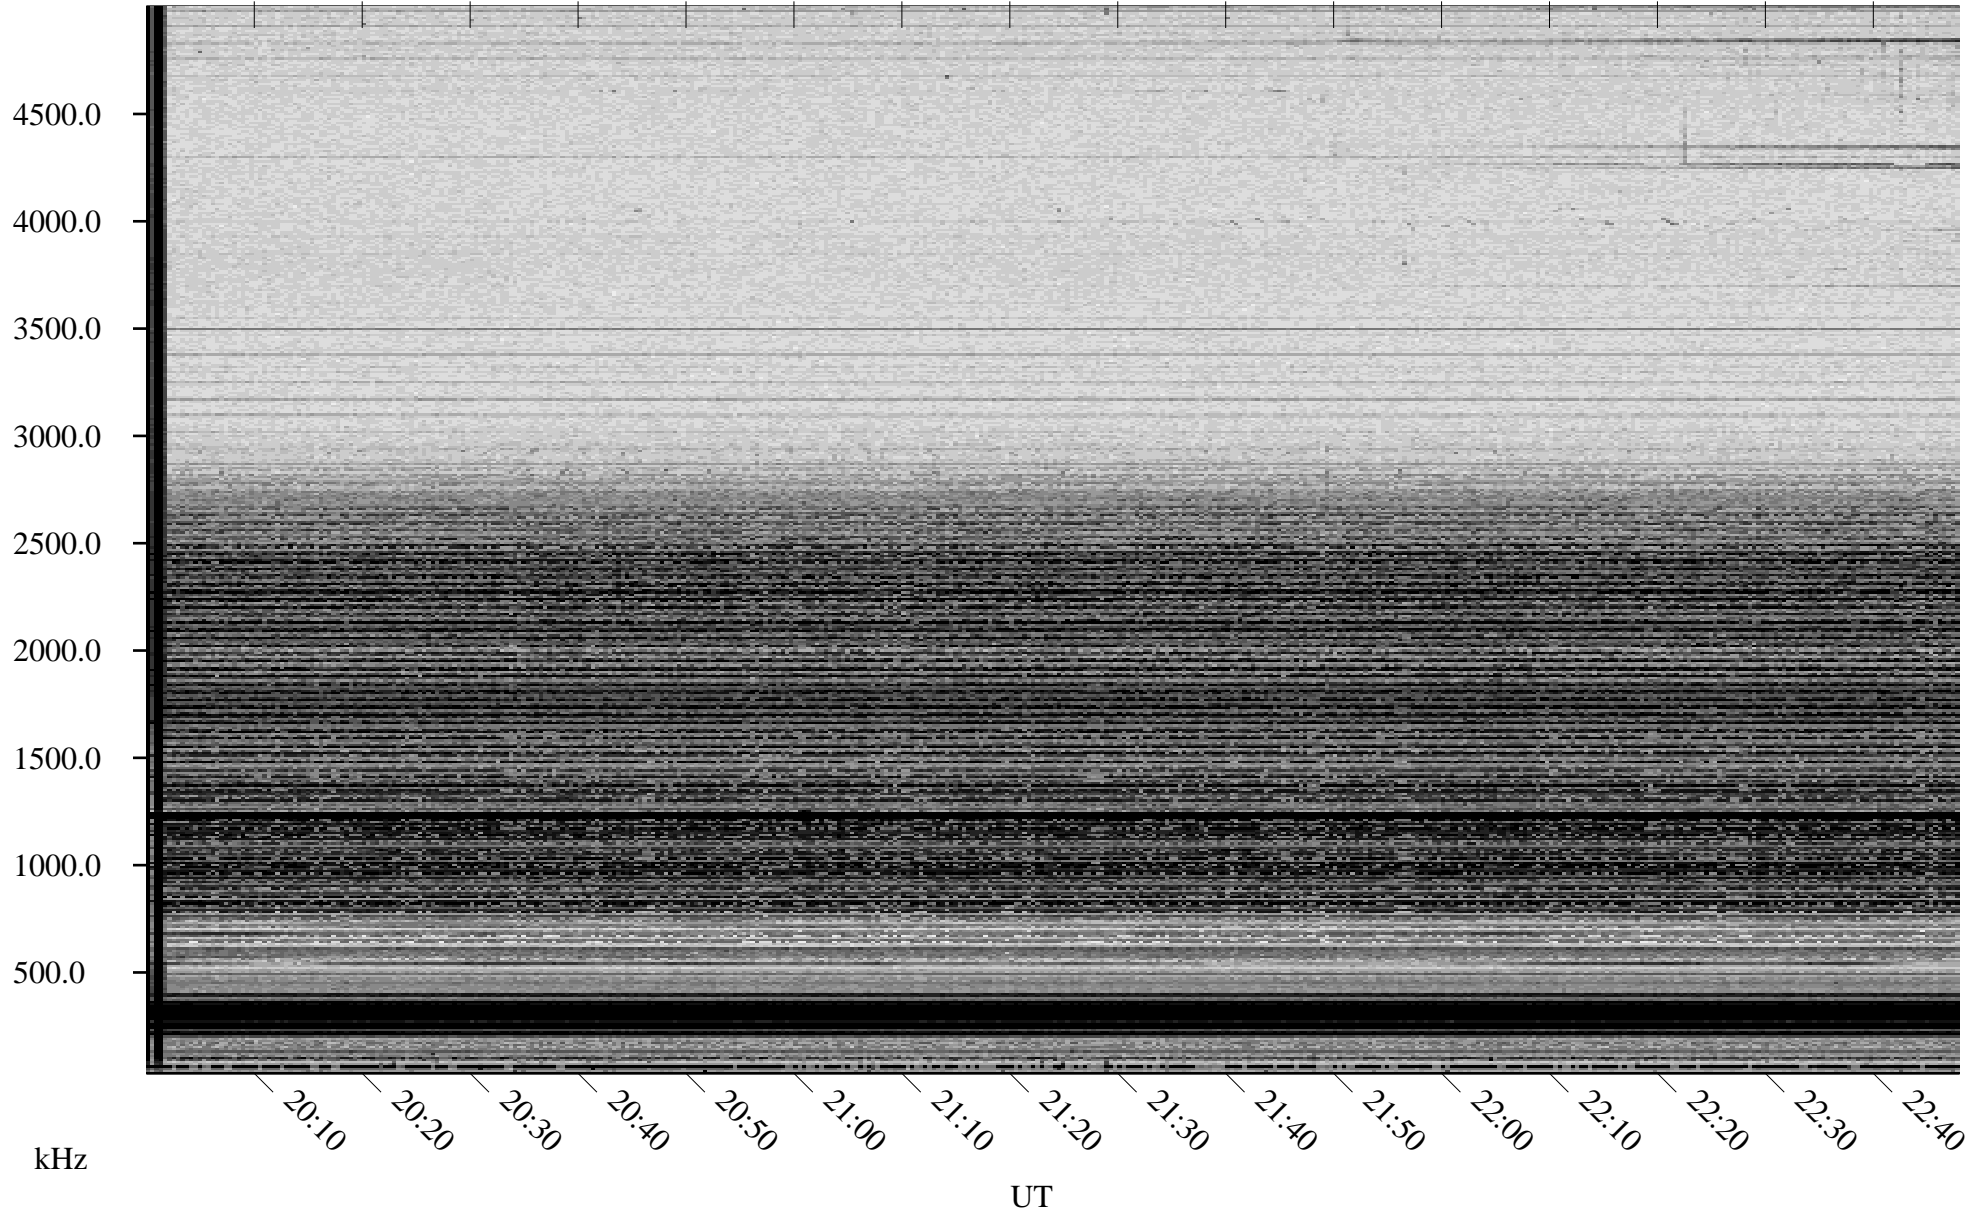

# 04/13/2006 Churchill, Manitoba

Linear Scale    Black = 161    White = 15

ch06103l.r00m max\_12

Page 1

# 04/13/2006 Churchill, Manitoba

Linear Scale    Black = 161    White = 15

ch06103l.r00m max\_12

Page 2

# 04/14/2006 Churchill, Manitoba

Linear Scale    Black = 161    White = 15

ch06103l.r00m max\_12

Page 3

# 04/14/2006 Churchill, Manitoba

Linear Scale    Black = 161    White = 15

ch06103l.r00m max\_12

Page 4