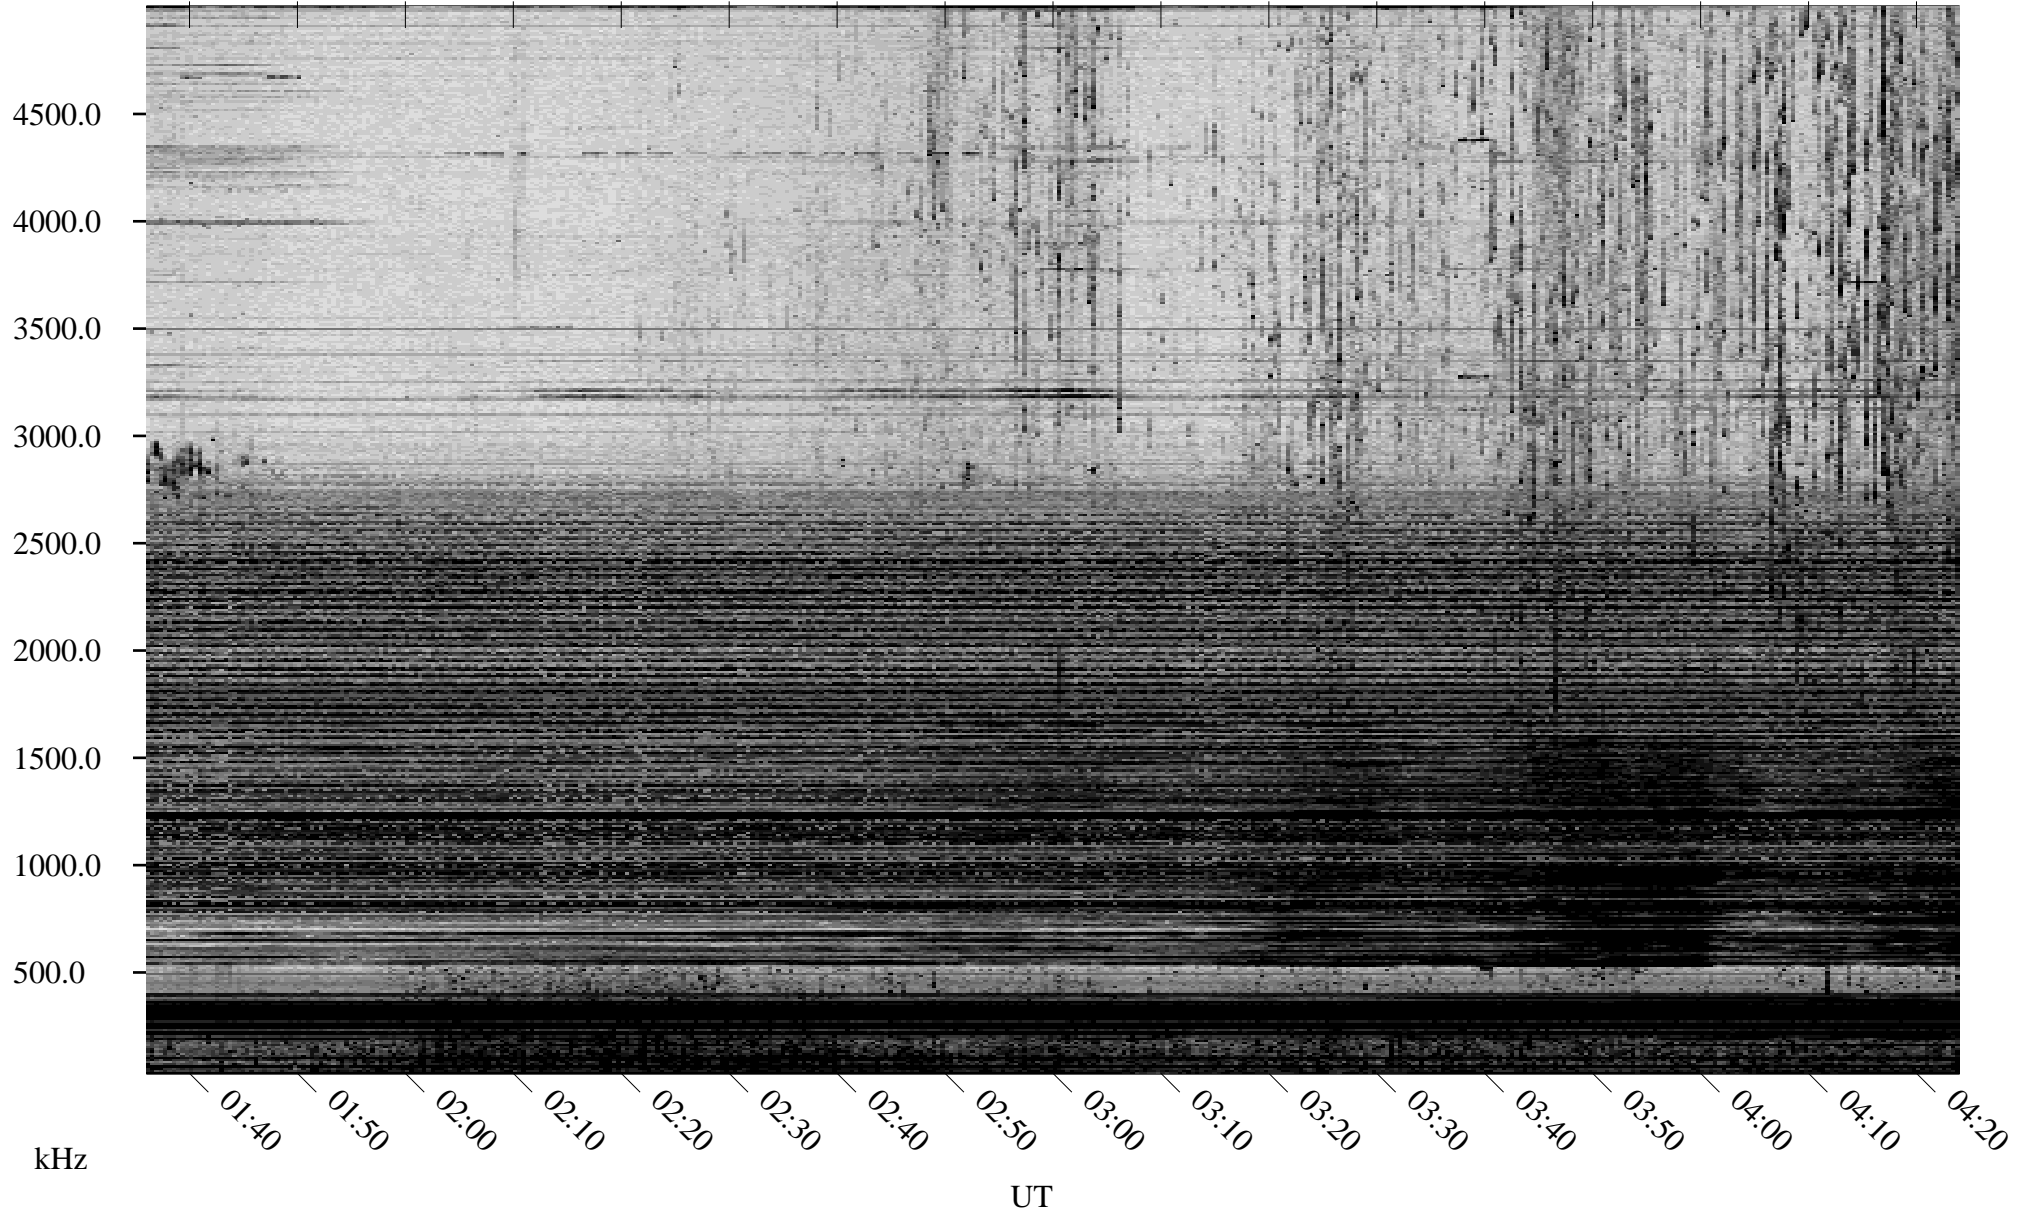

# 04/13/2006 Churchill, Manitoba

Linear Scale    Black = 161    White = 15

ch06103l.r00m max\_12

Page 1

# 04/13/2006 Churchill, Manitoba

Linear Scale    Black = 161    White = 15

ch06103l.r00m max\_12

Page 2

# 04/14/2006 Churchill, Manitoba

Linear Scale    Black = 161    White = 15

ch06103l.r00m max\_12

Page 3

# 04/14/2006 Churchill, Manitoba

Linear Scale    Black = 161    White = 15

ch06103l.r00m max\_12

Page 4