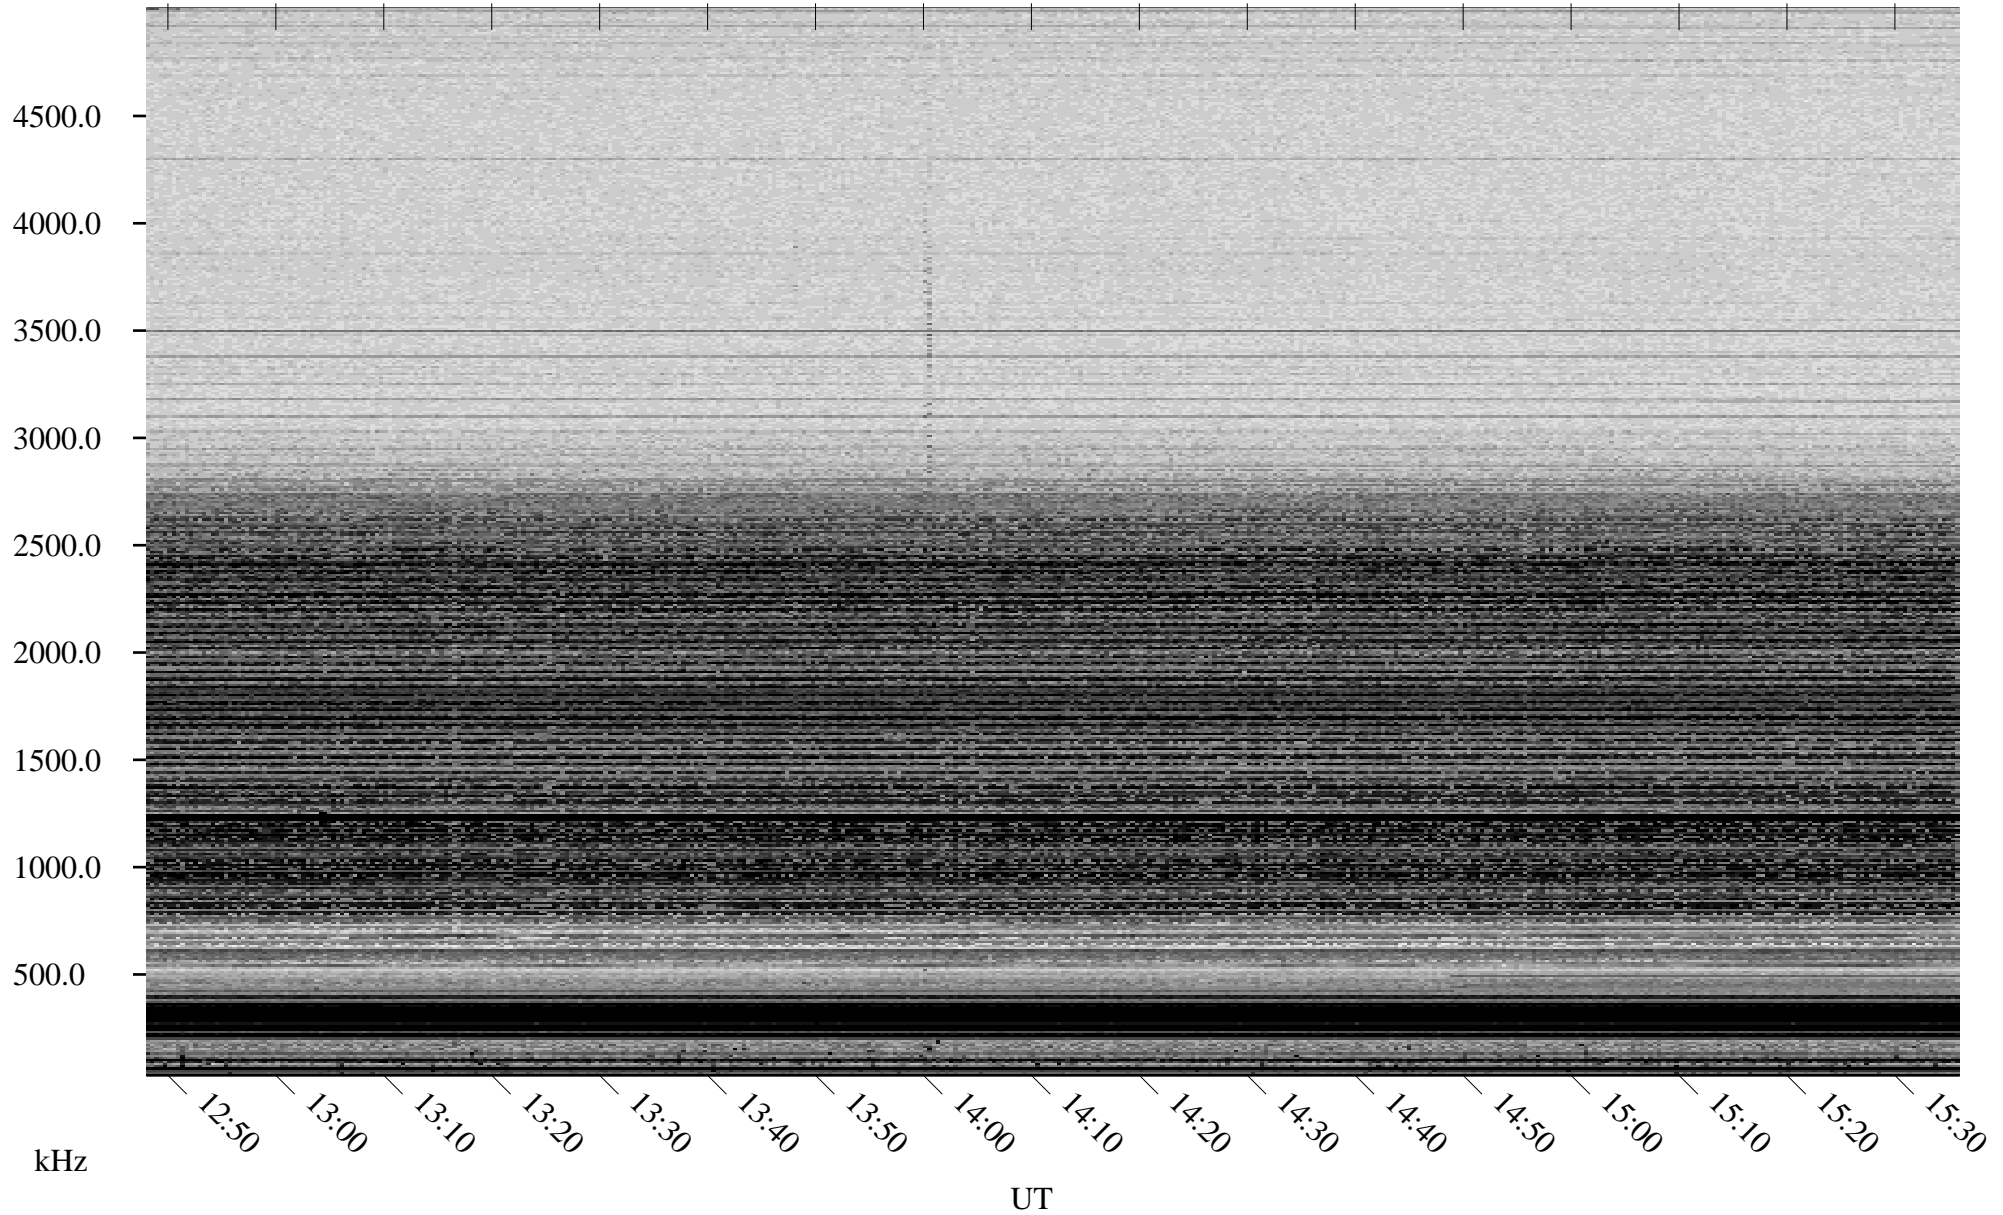

# 04/14/2006 Churchill, Manitoba

Linear Scale    Black = 161    White = 15

ch06103l.r00m max\_12

Page 5

# 04/14/2006 Churchill, Manitoba

Linear Scale    Black = 161    White = 15

ch06103l.r00m max\_12

Page 6

# 04/14/2006 Churchill, Manitoba

Linear Scale    Black = 161    White = 15

ch06103l.r00m max\_12

Page 7

# 04/14/2006 Churchill, Manitoba

Linear Scale    Black = 161    White = 15

ch06103l.r00m max\_12