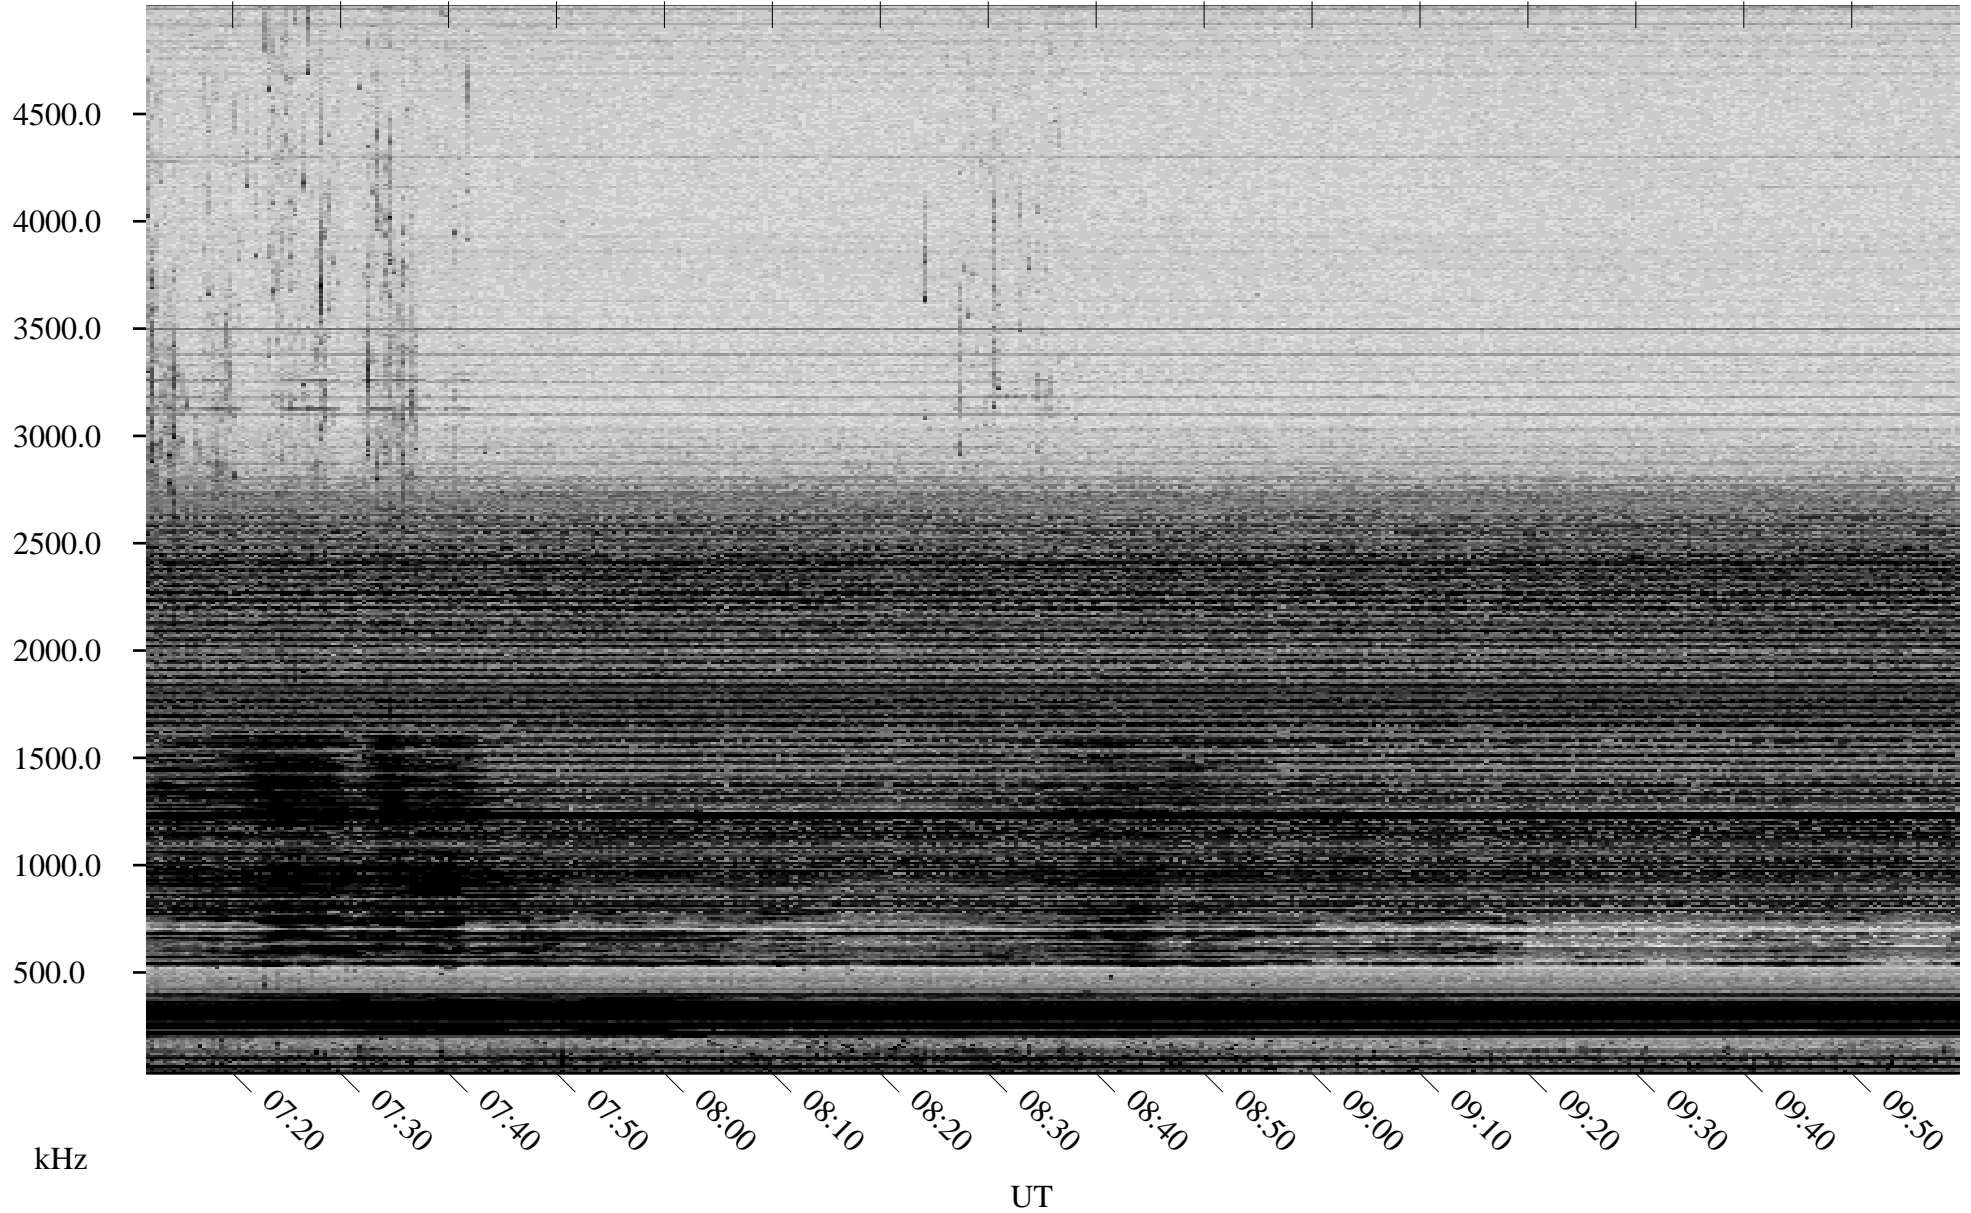

# 04/14/2006 Churchill, Manitoba

Linear Scale    Black = 161    White = 15

ch06103l.r00m max\_12

Page 3

# 04/14/2006 Churchill, Manitoba

Linear Scale    Black = 161    White = 15

ch06103l.r00m max\_12

Page 4

# 04/14/2006 Churchill, Manitoba

Linear Scale    Black = 161    White = 15

ch06103l.r00m max\_12

Page 5

# 04/14/2006 Churchill, Manitoba

Linear Scale    Black = 161    White = 15

ch06103l.r00m max\_12

Page 6