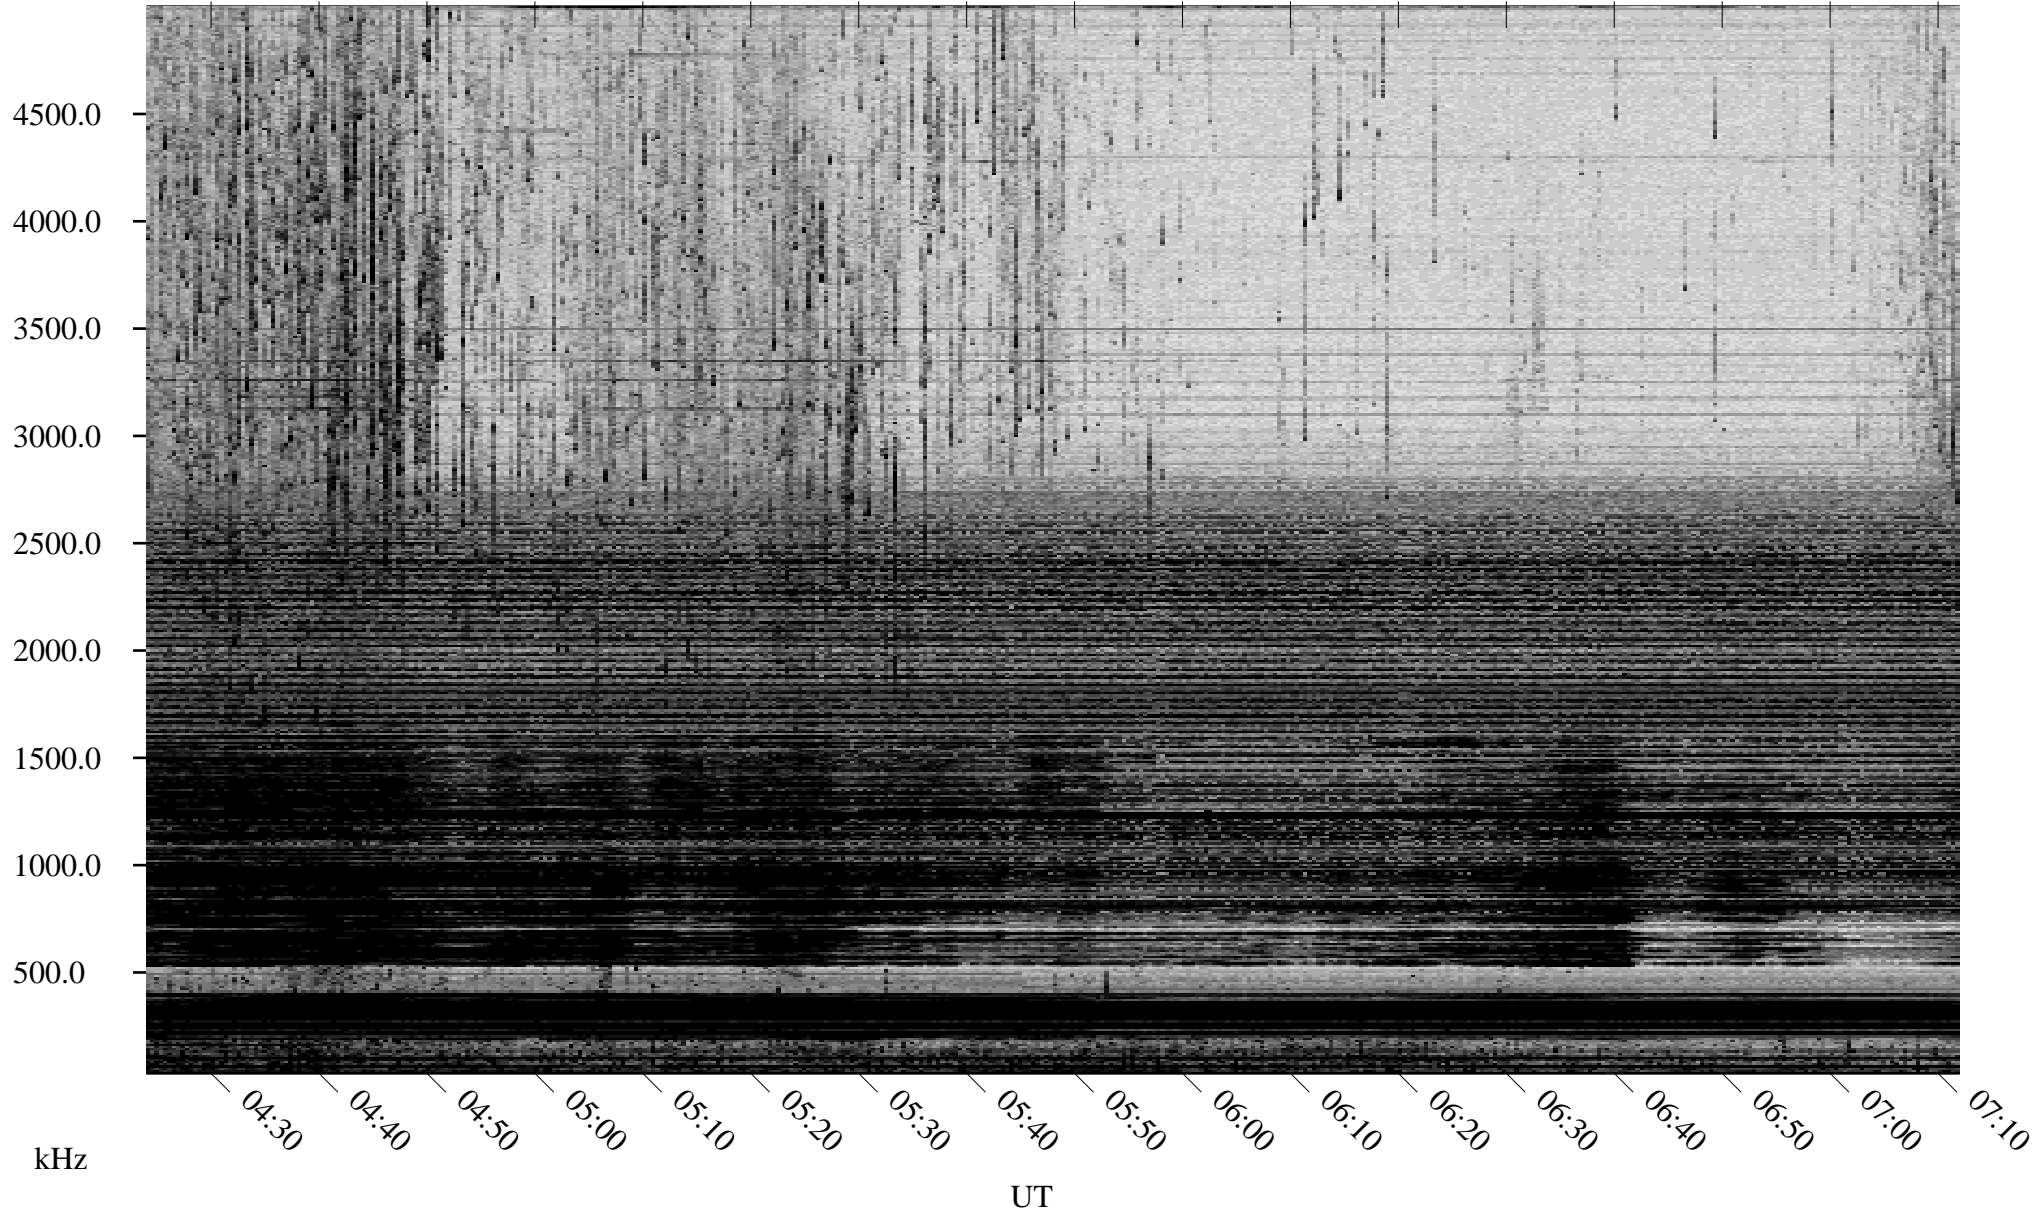

# 04/13/2006 Churchill, Manitoba

Linear Scale    Black = 161    White = 15

ch06103l.r00m max\_12

Page 1

# 04/13/2006 Churchill, Manitoba

Linear Scale    Black = 161    White = 15

ch06103l.r00m max\_12

Page 2

# 04/14/2006 Churchill, Manitoba

Linear Scale    Black = 161    White = 15

ch06103l.r00m max\_12

Page 3

# 04/14/2006 Churchill, Manitoba

Linear Scale    Black = 161    White = 15

ch06103l.r00m max\_12

Page 4