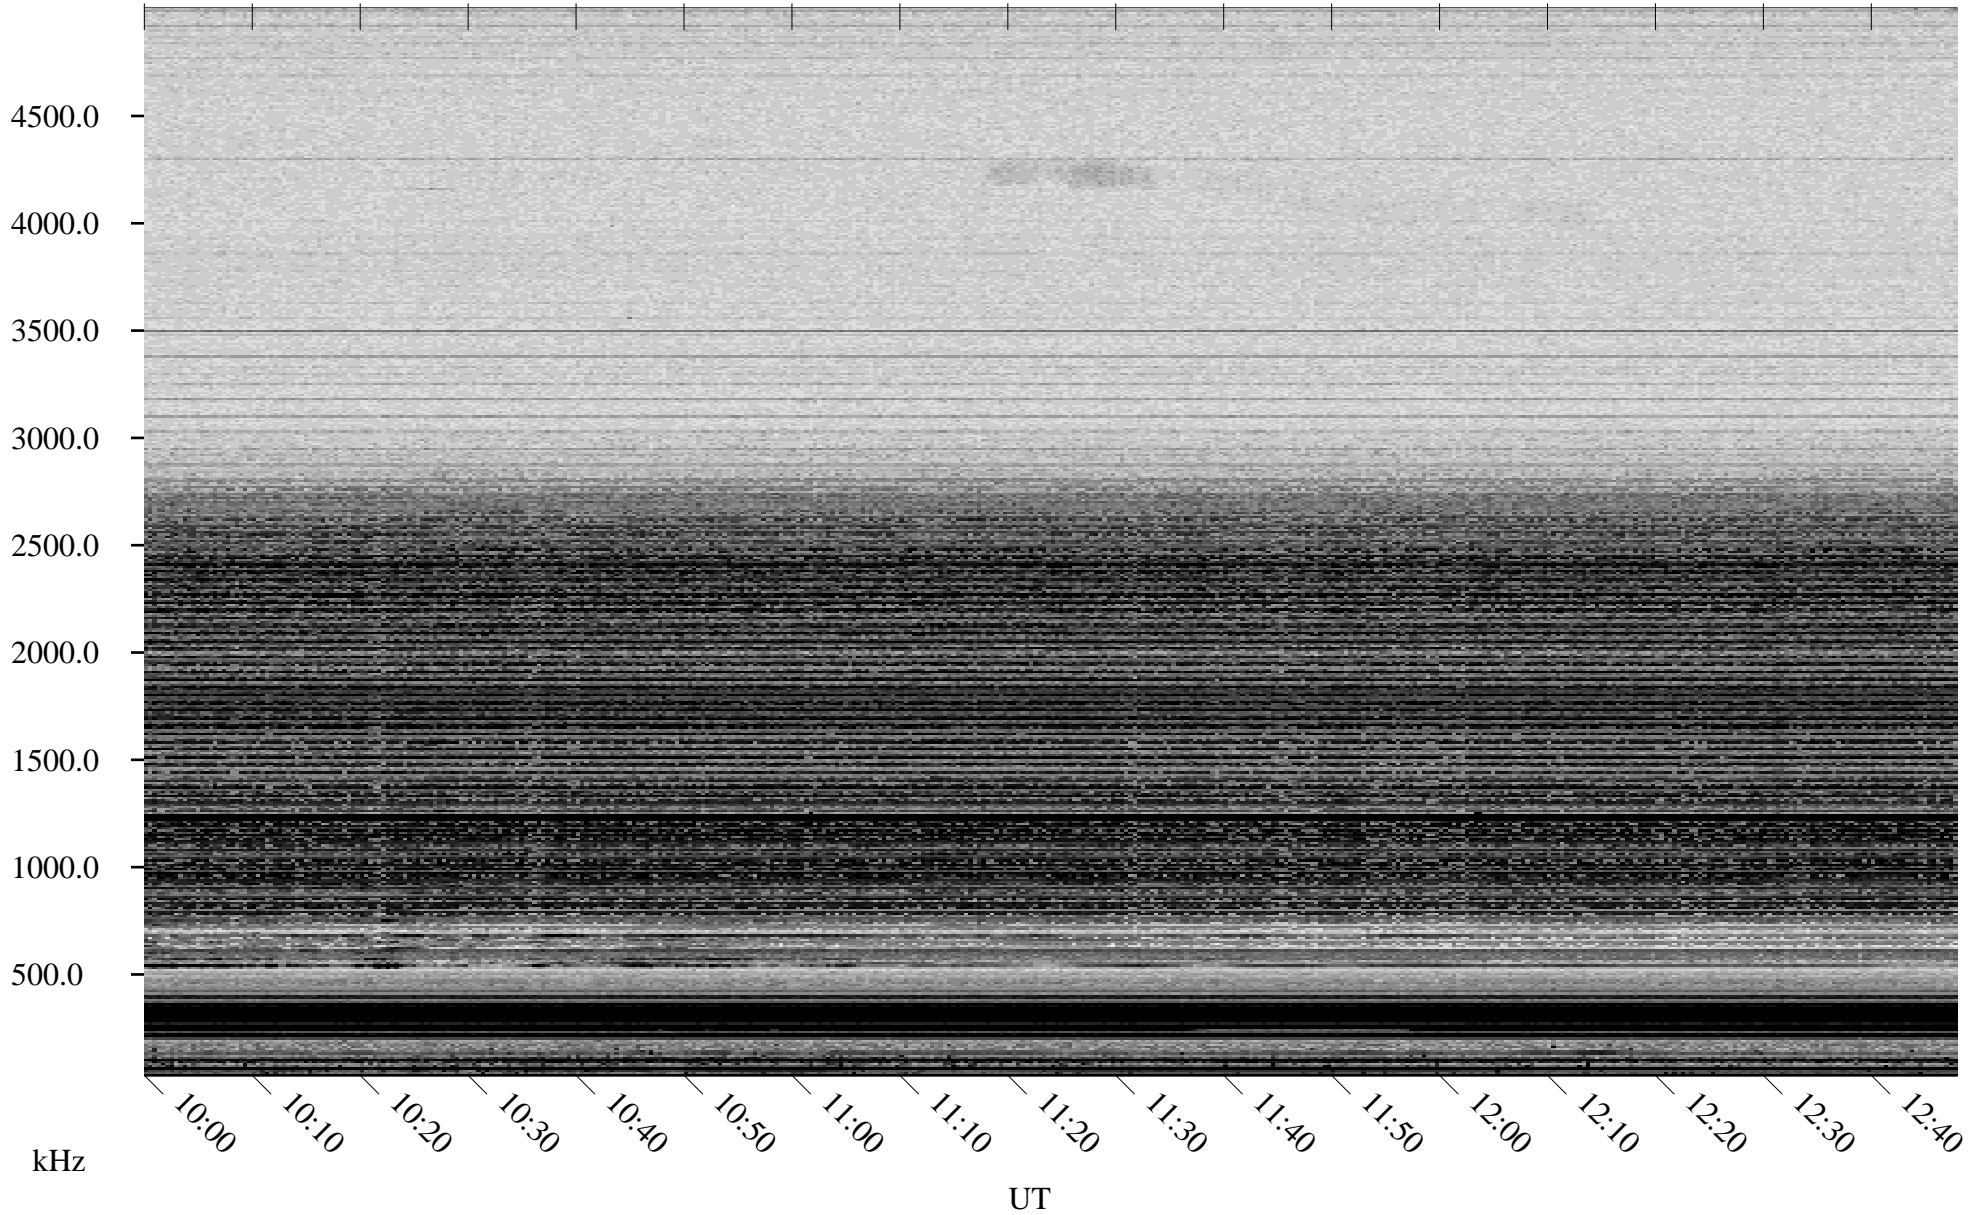

# 04/14/2006 Churchill, Manitoba

Linear Scale    Black = 161    White = 15

ch06103l.r00m max\_12

Page 5

# 04/14/2006 Churchill, Manitoba

Linear Scale    Black = 161    White = 15

ch06103l.r00m max\_12

Page 6

# 04/14/2006 Churchill, Manitoba

Linear Scale    Black = 161    White = 15

ch06103l.r00m max\_12

Page 7

# 04/14/2006 Churchill, Manitoba

Linear Scale    Black = 161    White = 15

ch06103l.r00m max\_12