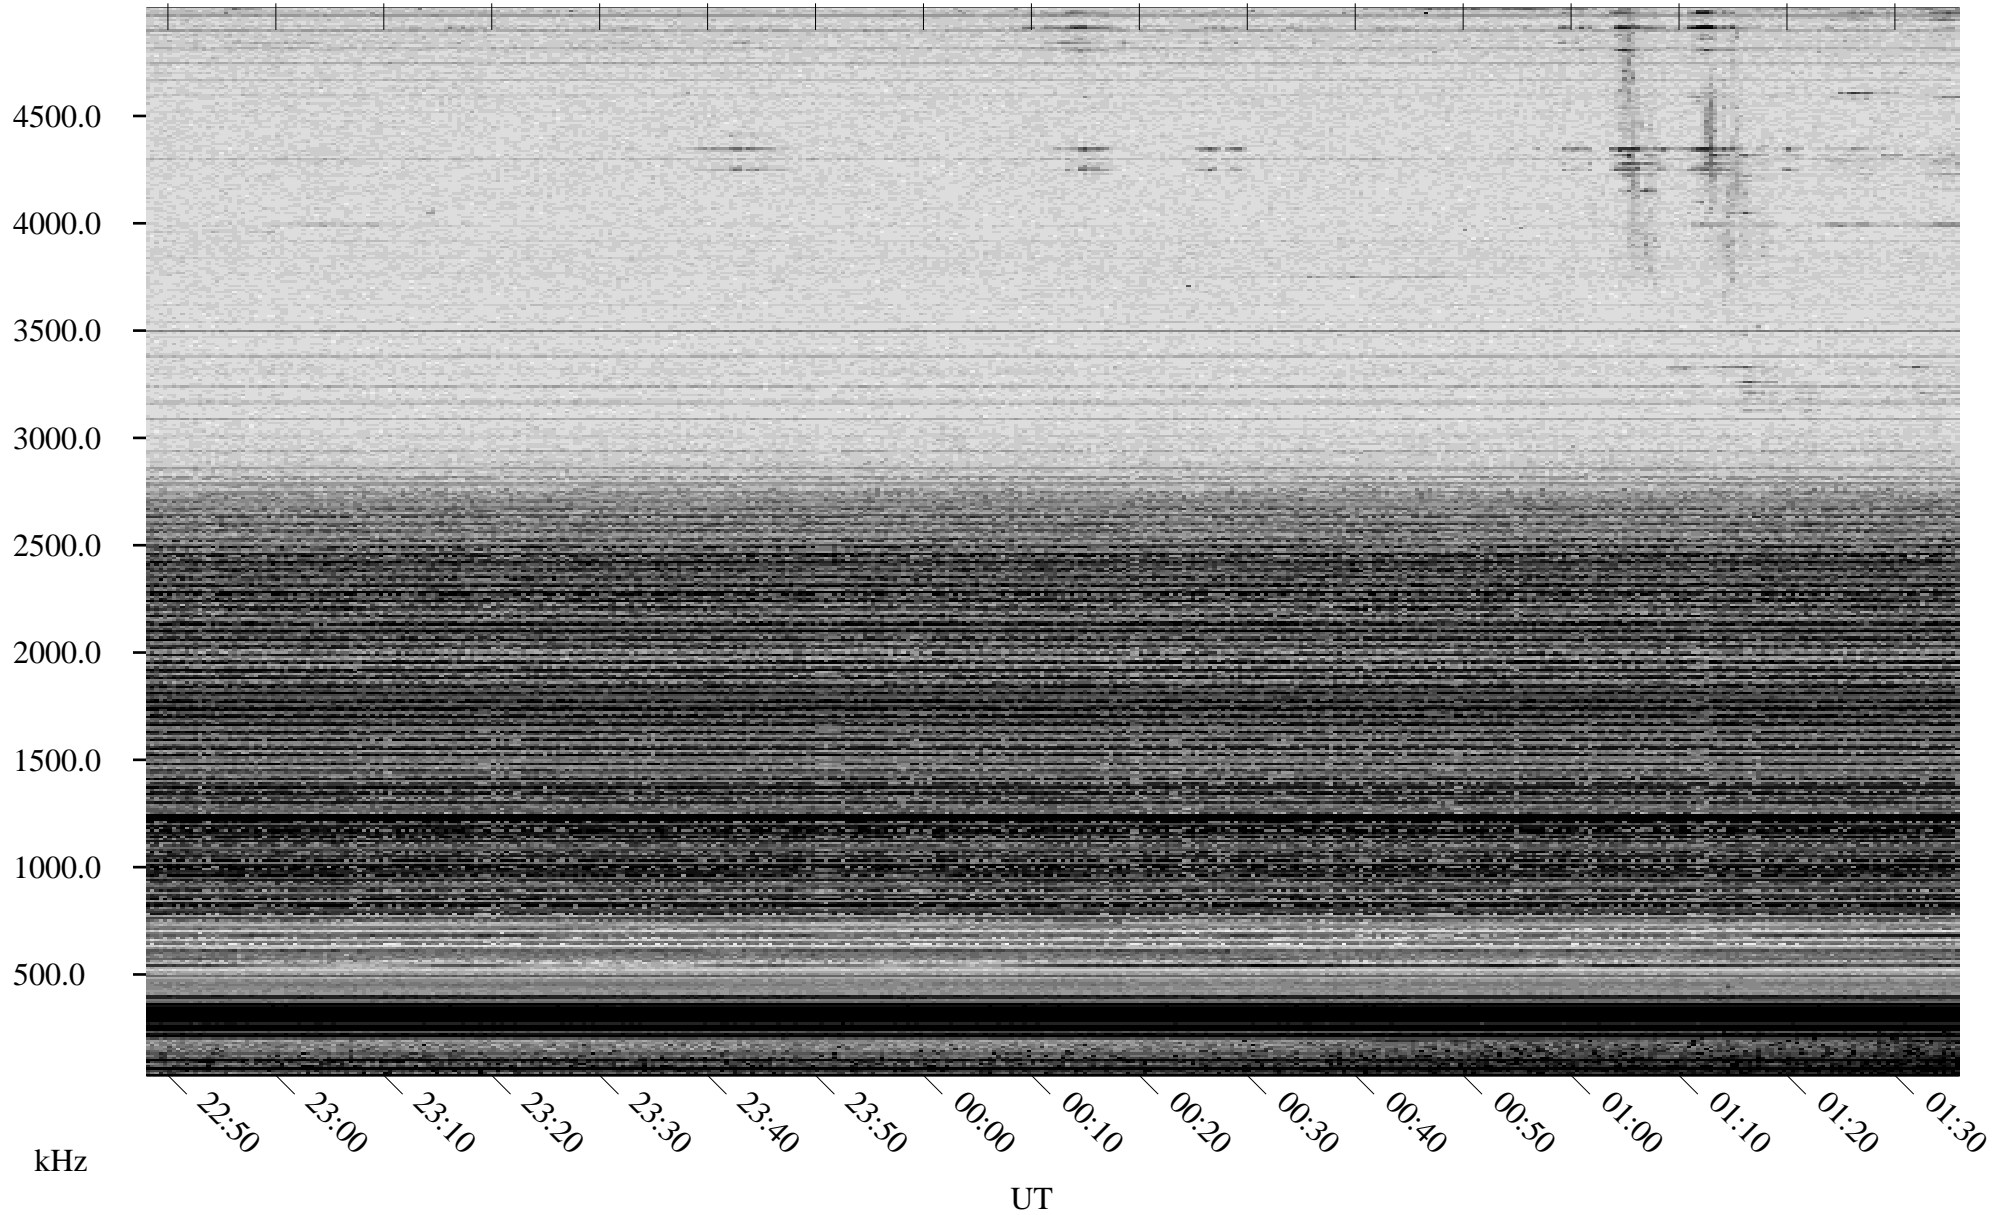

# 04/14/2006 Churchill, Manitoba

Linear Scale    Black = 161    White = 15

ch06104l.r00m max\_12

Page 1

# 04/14/2006 Churchill, Manitoba

Linear Scale    Black = 161    White = 15

ch06104l.r00m max\_12

Page 2

# 04/15/2006 Churchill, Manitoba

Linear Scale    Black = 161    White = 15

ch06104l.r00m max\_12

Page 3

# 04/15/2006 Churchill, Manitoba

Linear Scale    Black = 161    White = 15

ch06104l.r00m max\_12

Page 4