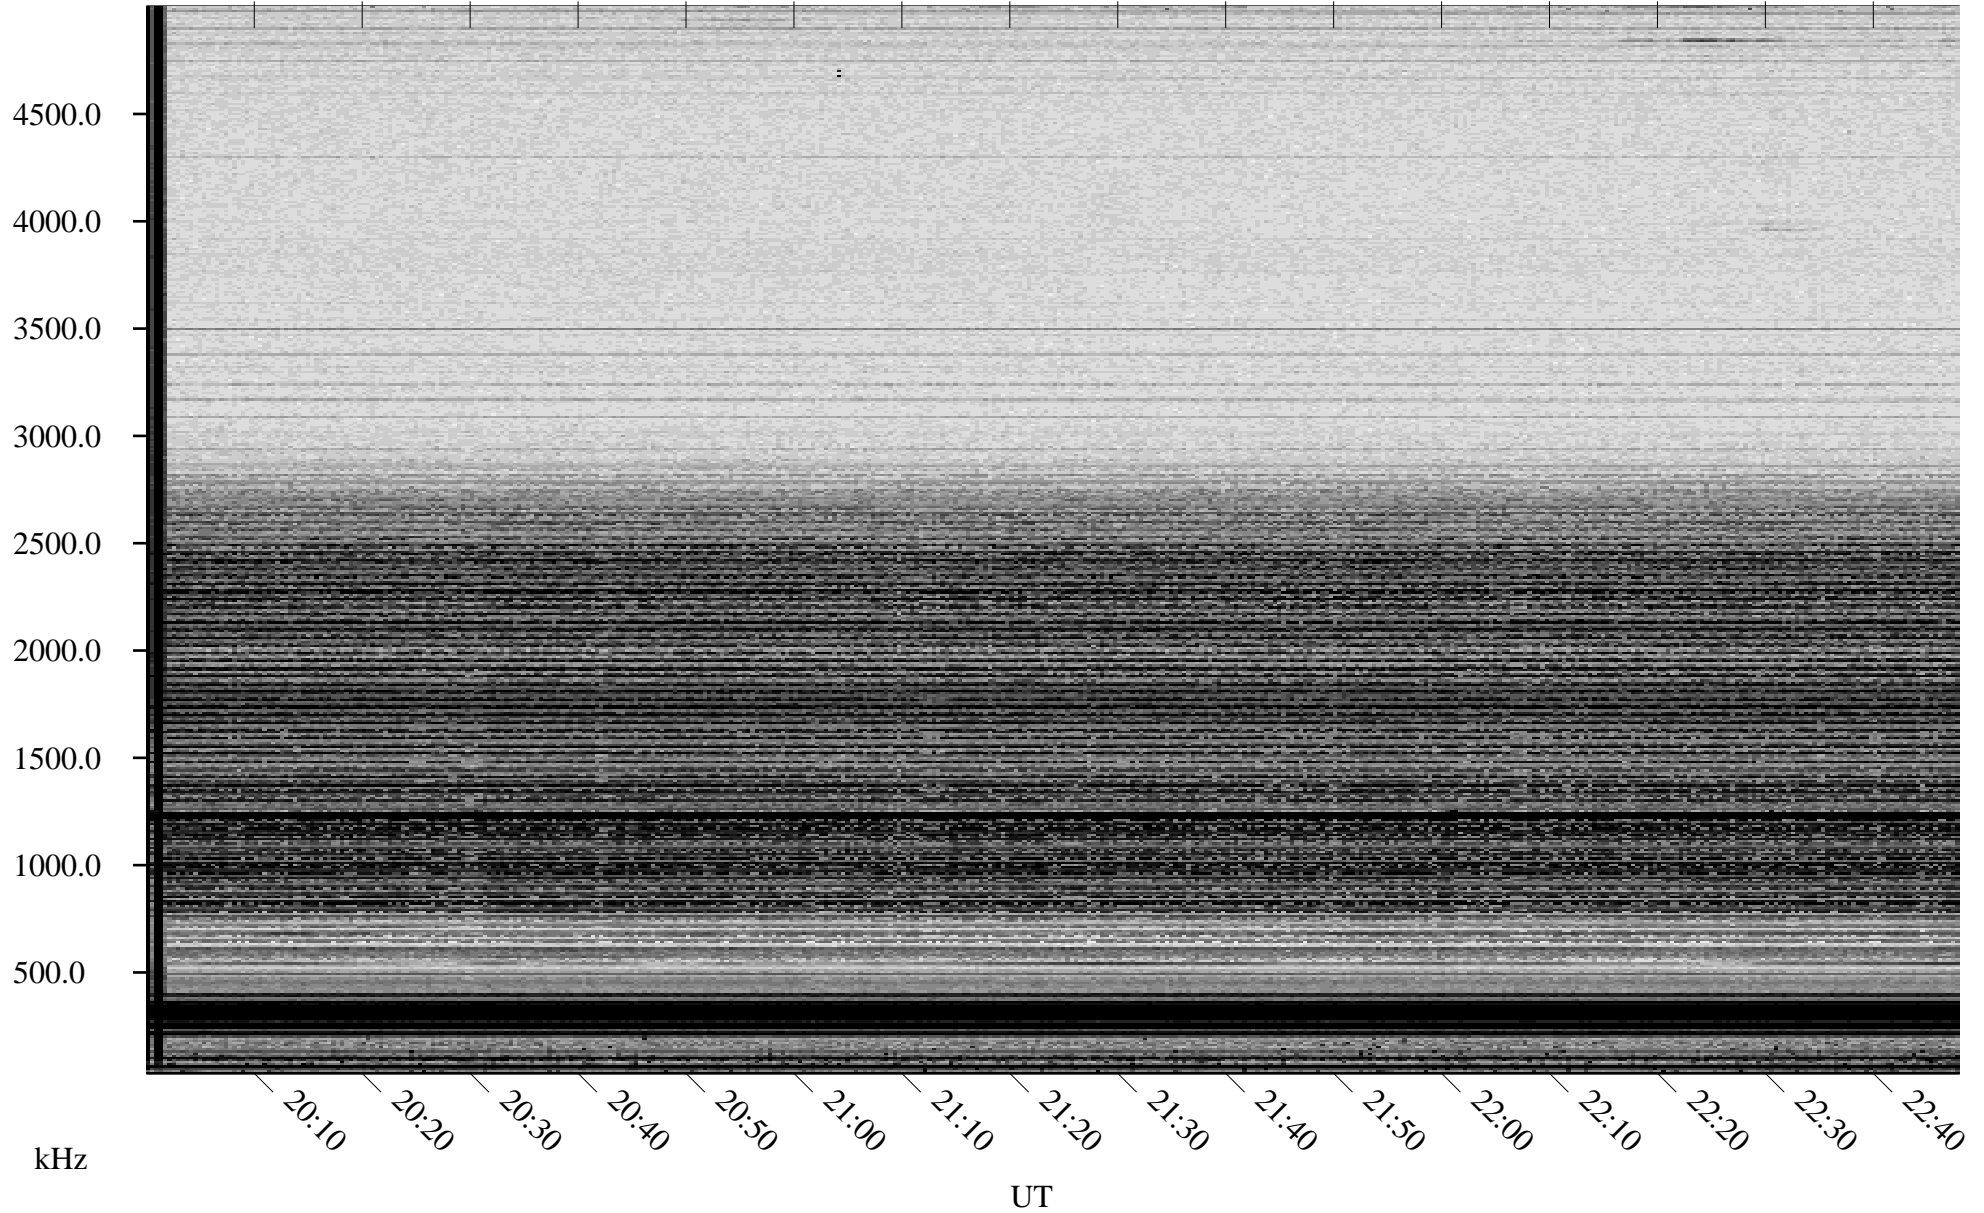

# 04/14/2006 Churchill, Manitoba

Linear Scale    Black = 161    White = 15

ch06104l.r00m max\_12

Page 1

# 04/14/2006 Churchill, Manitoba

Linear Scale    Black = 161    White = 15

ch06104l.r00m max\_12

Page 2

# 04/15/2006 Churchill, Manitoba

Linear Scale    Black = 161    White = 15

ch06104l.r00m max\_12

Page 3

# 04/15/2006 Churchill, Manitoba

Linear Scale    Black = 161    White = 15

ch06104l.r00m max\_12

Page 4