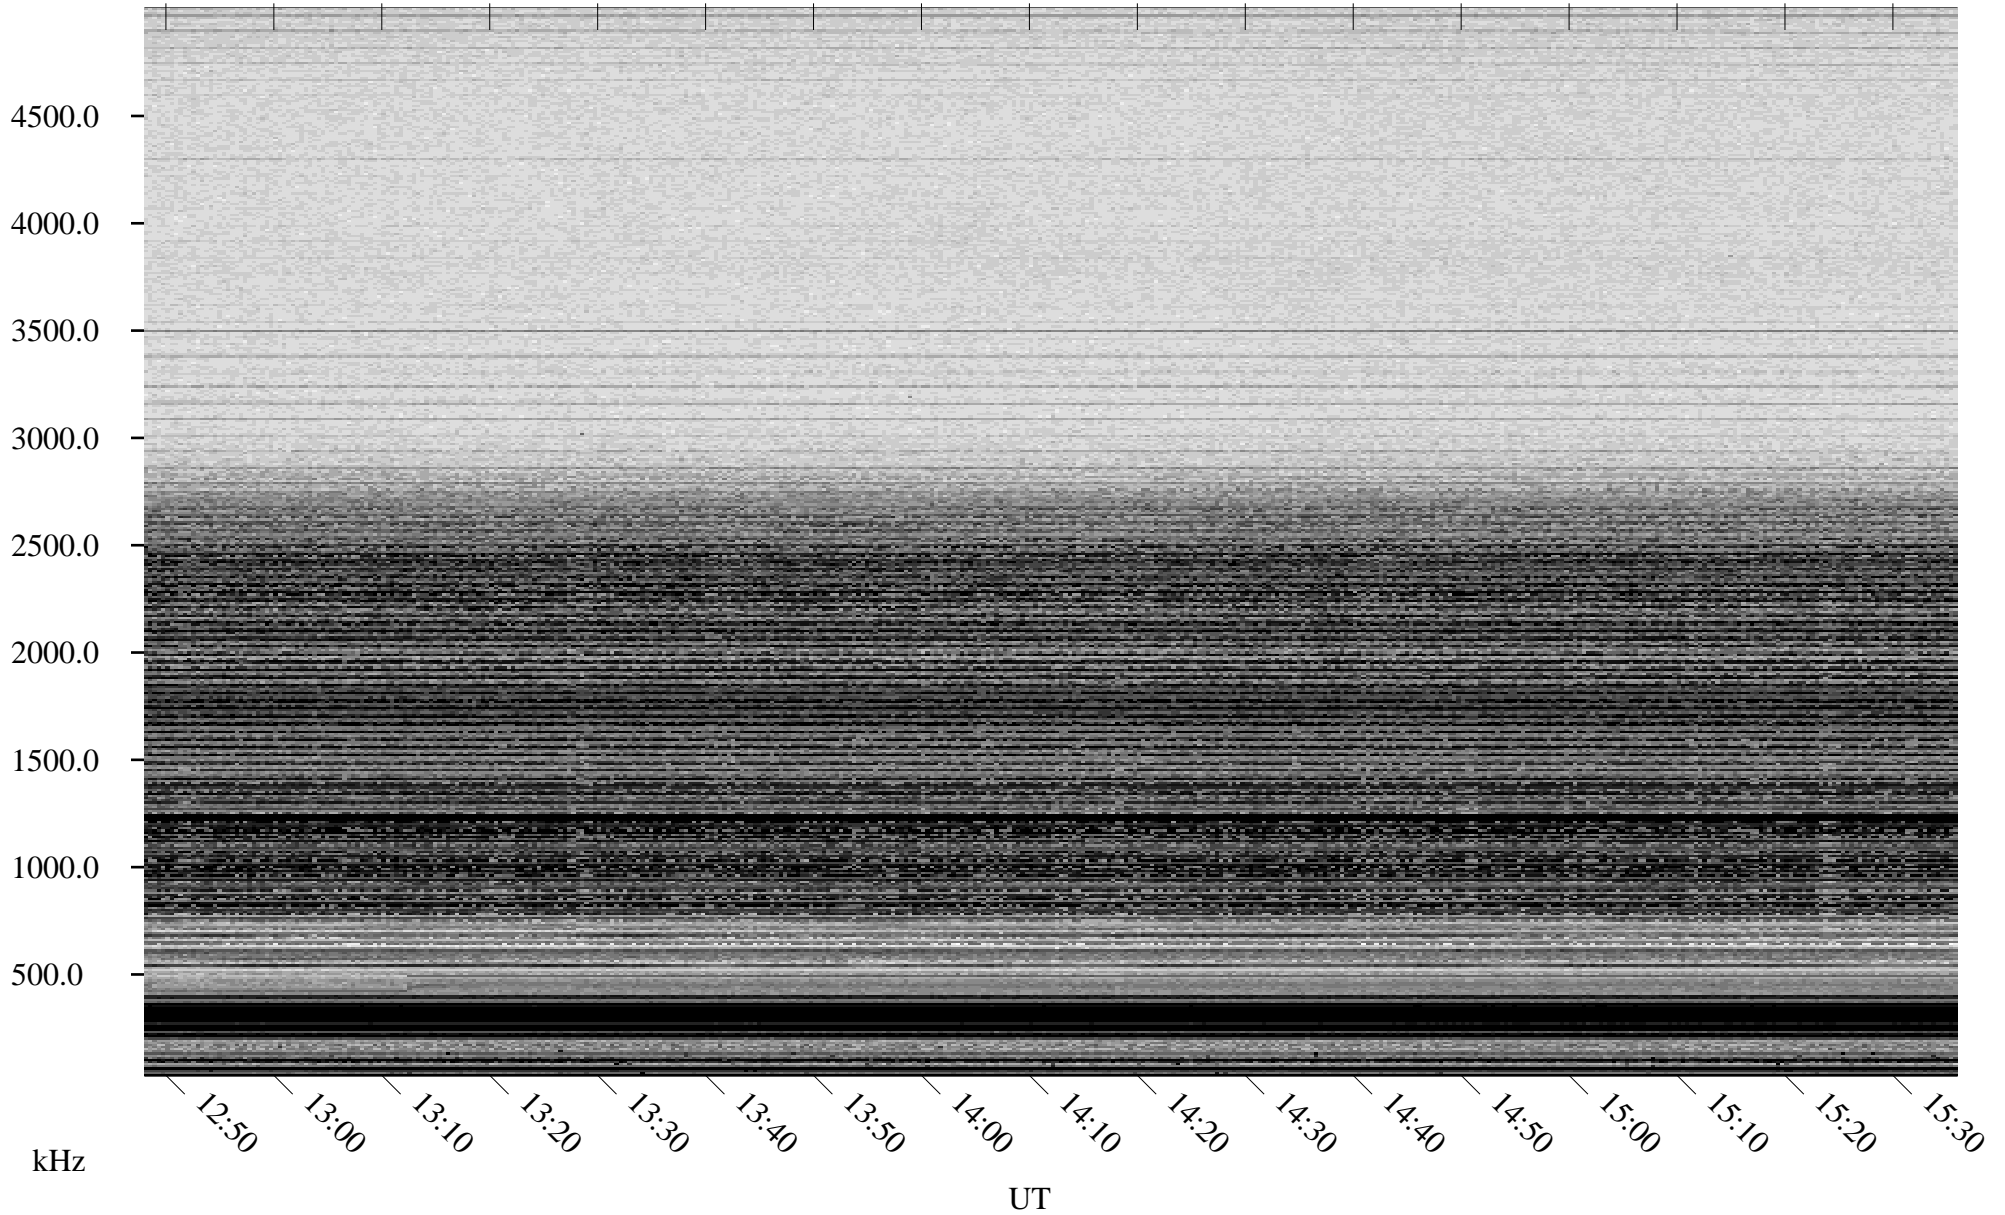

# 04/15/2006 Churchill, Manitoba

Linear Scale    Black = 161    White = 15

ch06104l.r00m max\_12

Page 5

# 04/15/2006 Churchill, Manitoba

Linear Scale    Black = 161    White = 15

ch06104l.r00m max\_12

Page 6

# 04/15/2006 Churchill, Manitoba

Linear Scale    Black = 161    White = 15

ch06104l.r00m max\_12

Page 7

# 04/15/2006 Churchill, Manitoba

Linear Scale    Black = 161    White = 15

ch06104l.r00m max\_12

Page 8