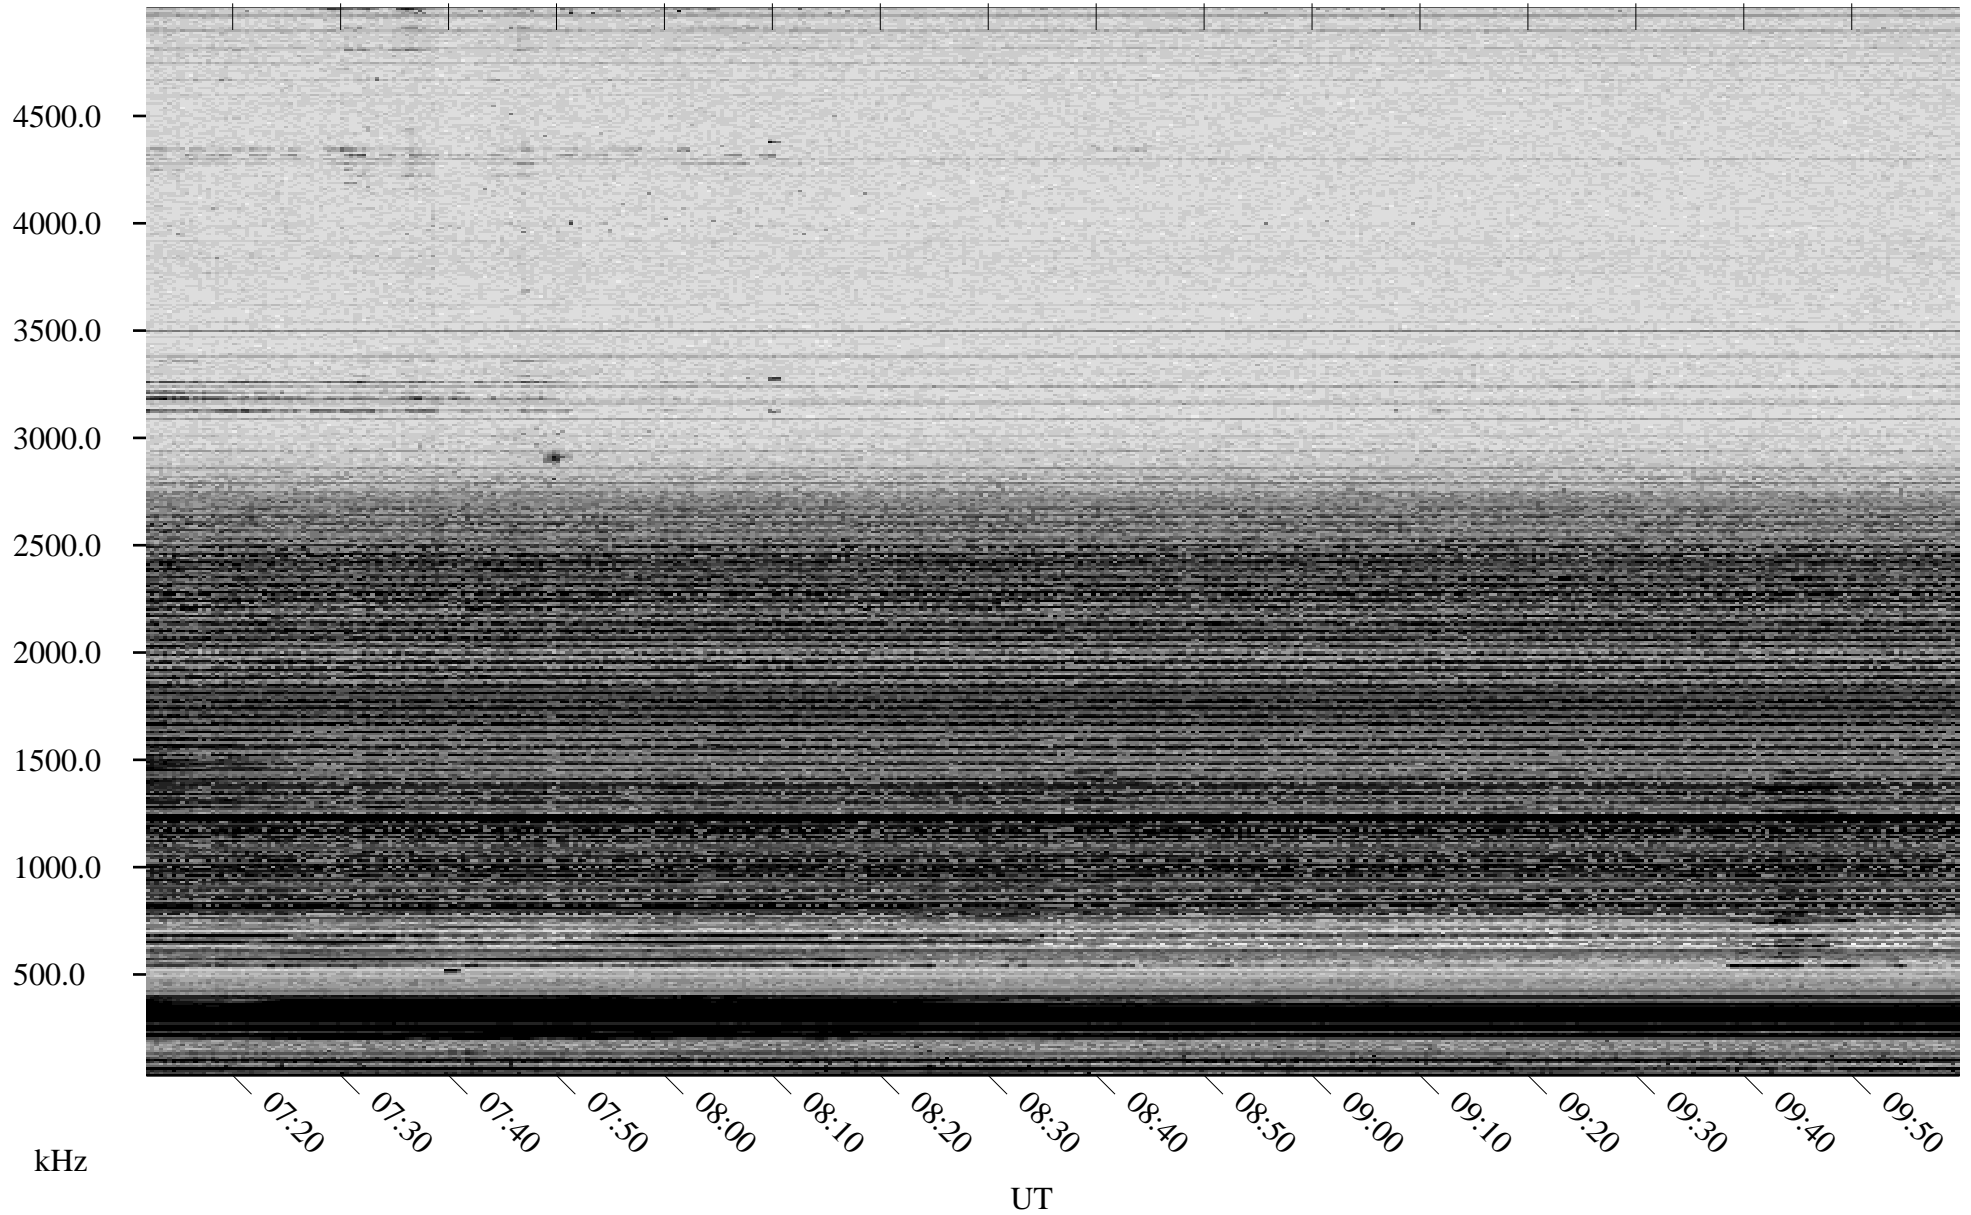

# 04/15/2006 Churchill, Manitoba

Linear Scale    Black = 161    White = 15

ch06104l.r00m max\_12

Page 3

# 04/15/2006 Churchill, Manitoba

Linear Scale    Black = 161    White = 15

ch06104l.r00m max\_12

Page 4

# 04/15/2006 Churchill, Manitoba

Linear Scale    Black = 161    White = 15

ch06104l.r00m max\_12

Page 5

# 04/15/2006 Churchill, Manitoba

Linear Scale    Black = 161    White = 15

ch06104l.r00m max\_12

Page 6