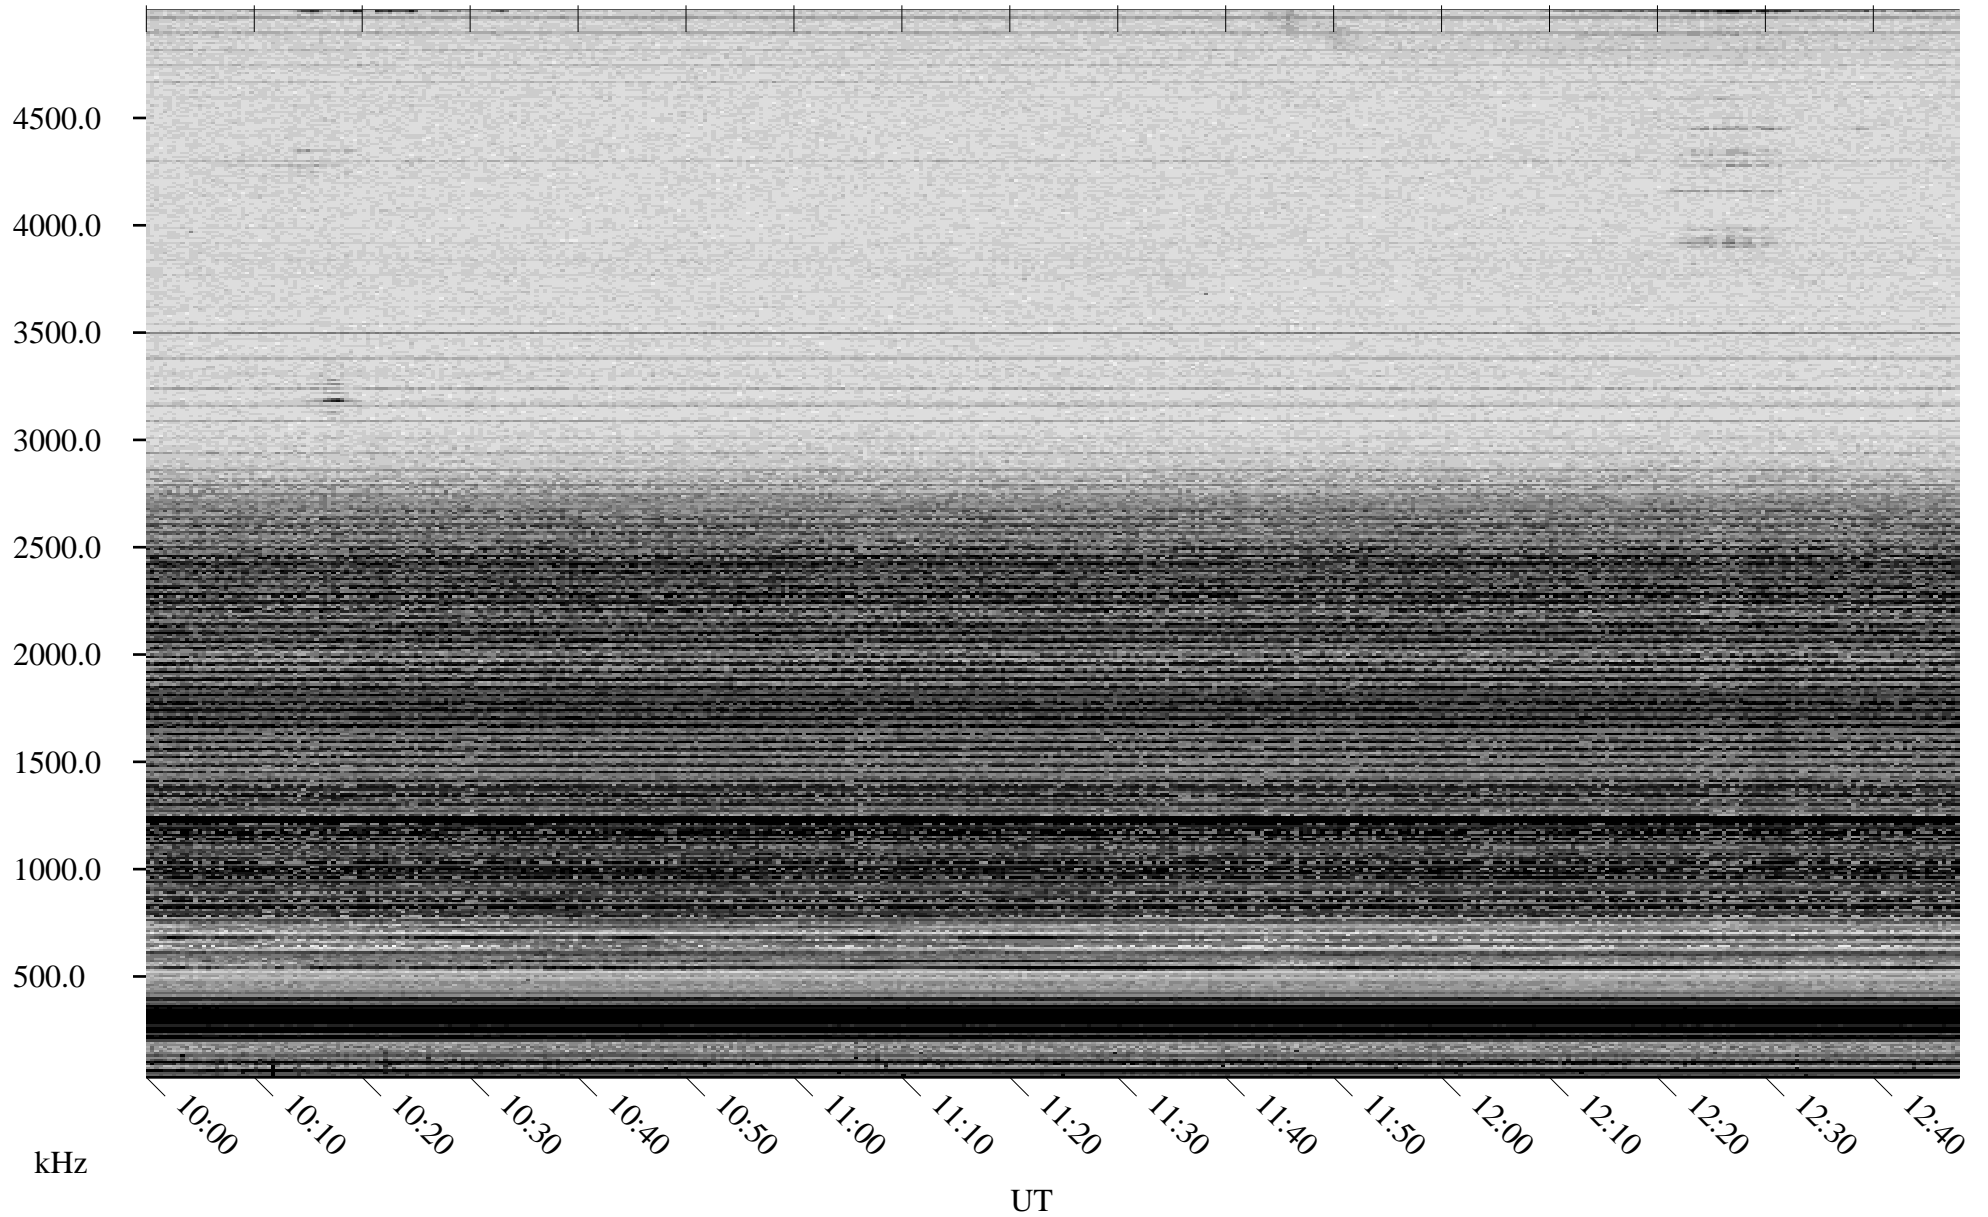

# 04/15/2006 Churchill, Manitoba

Linear Scale    Black = 161    White = 15

ch06104l.r00m max\_12

Page 4

# 04/15/2006 Churchill, Manitoba

Linear Scale    Black = 161    White = 15

ch06104l.r00m max\_12

Page 5

# 04/15/2006 Churchill, Manitoba

Linear Scale    Black = 161    White = 15

ch06104l.r00m max\_12

Page 6

# 04/15/2006 Churchill, Manitoba

Linear Scale    Black = 161    White = 15

ch06104l.r00m max\_12

Page 7