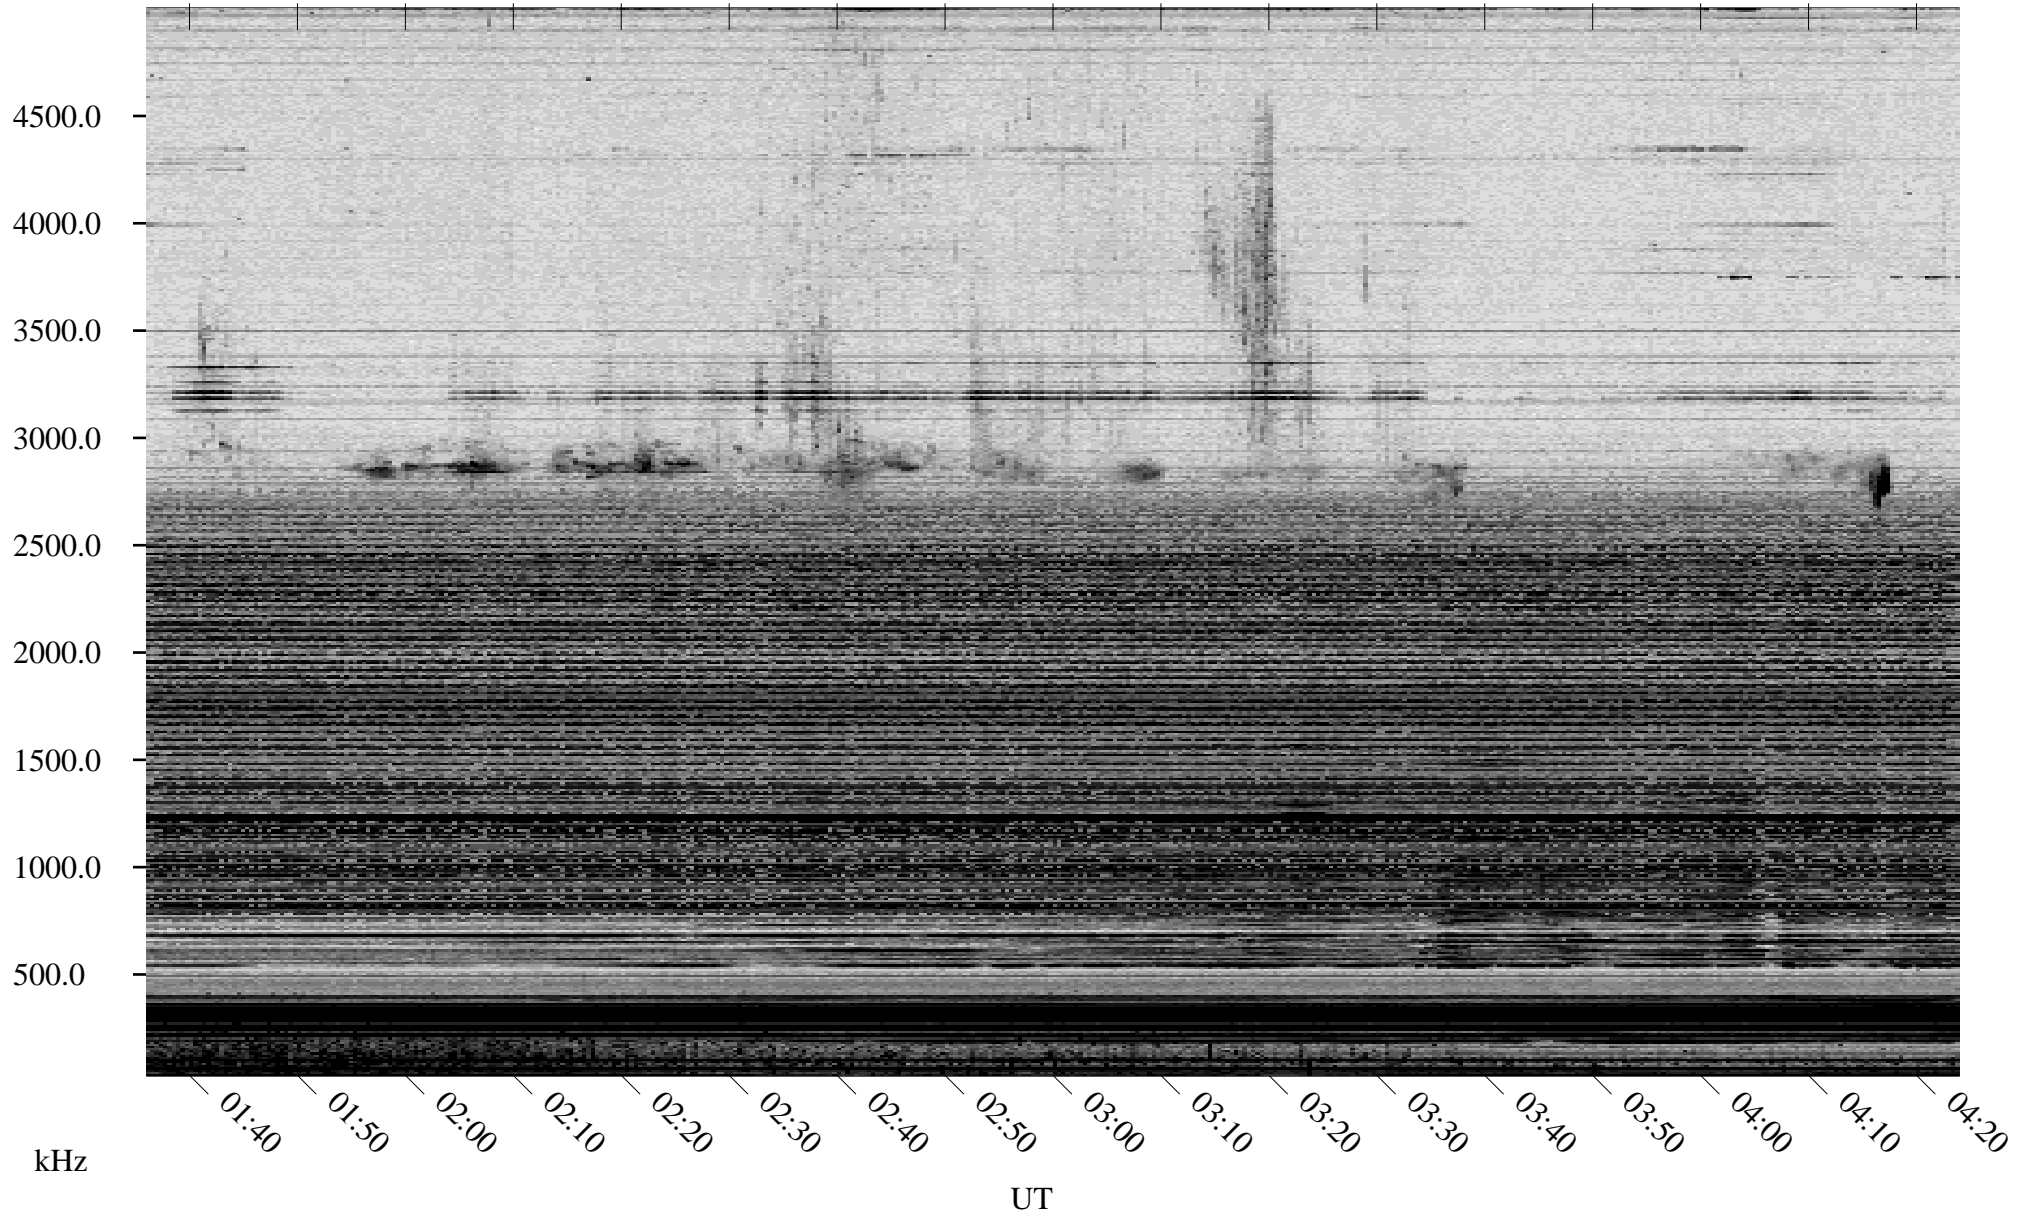

# 04/14/2006 Churchill, Manitoba

Linear Scale    Black = 161    White = 15

ch06104l.r00m max\_12

Page 1

# 04/14/2006 Churchill, Manitoba

Linear Scale    Black = 161    White = 15

ch06104l.r00m max\_12

Page 2

# 04/15/2006 Churchill, Manitoba

Linear Scale    Black = 161    White = 15

ch06104l.r00m max\_12

Page 3

# 04/15/2006 Churchill, Manitoba

Linear Scale    Black = 161    White = 15

ch06104l.r00m max\_12

Page 4