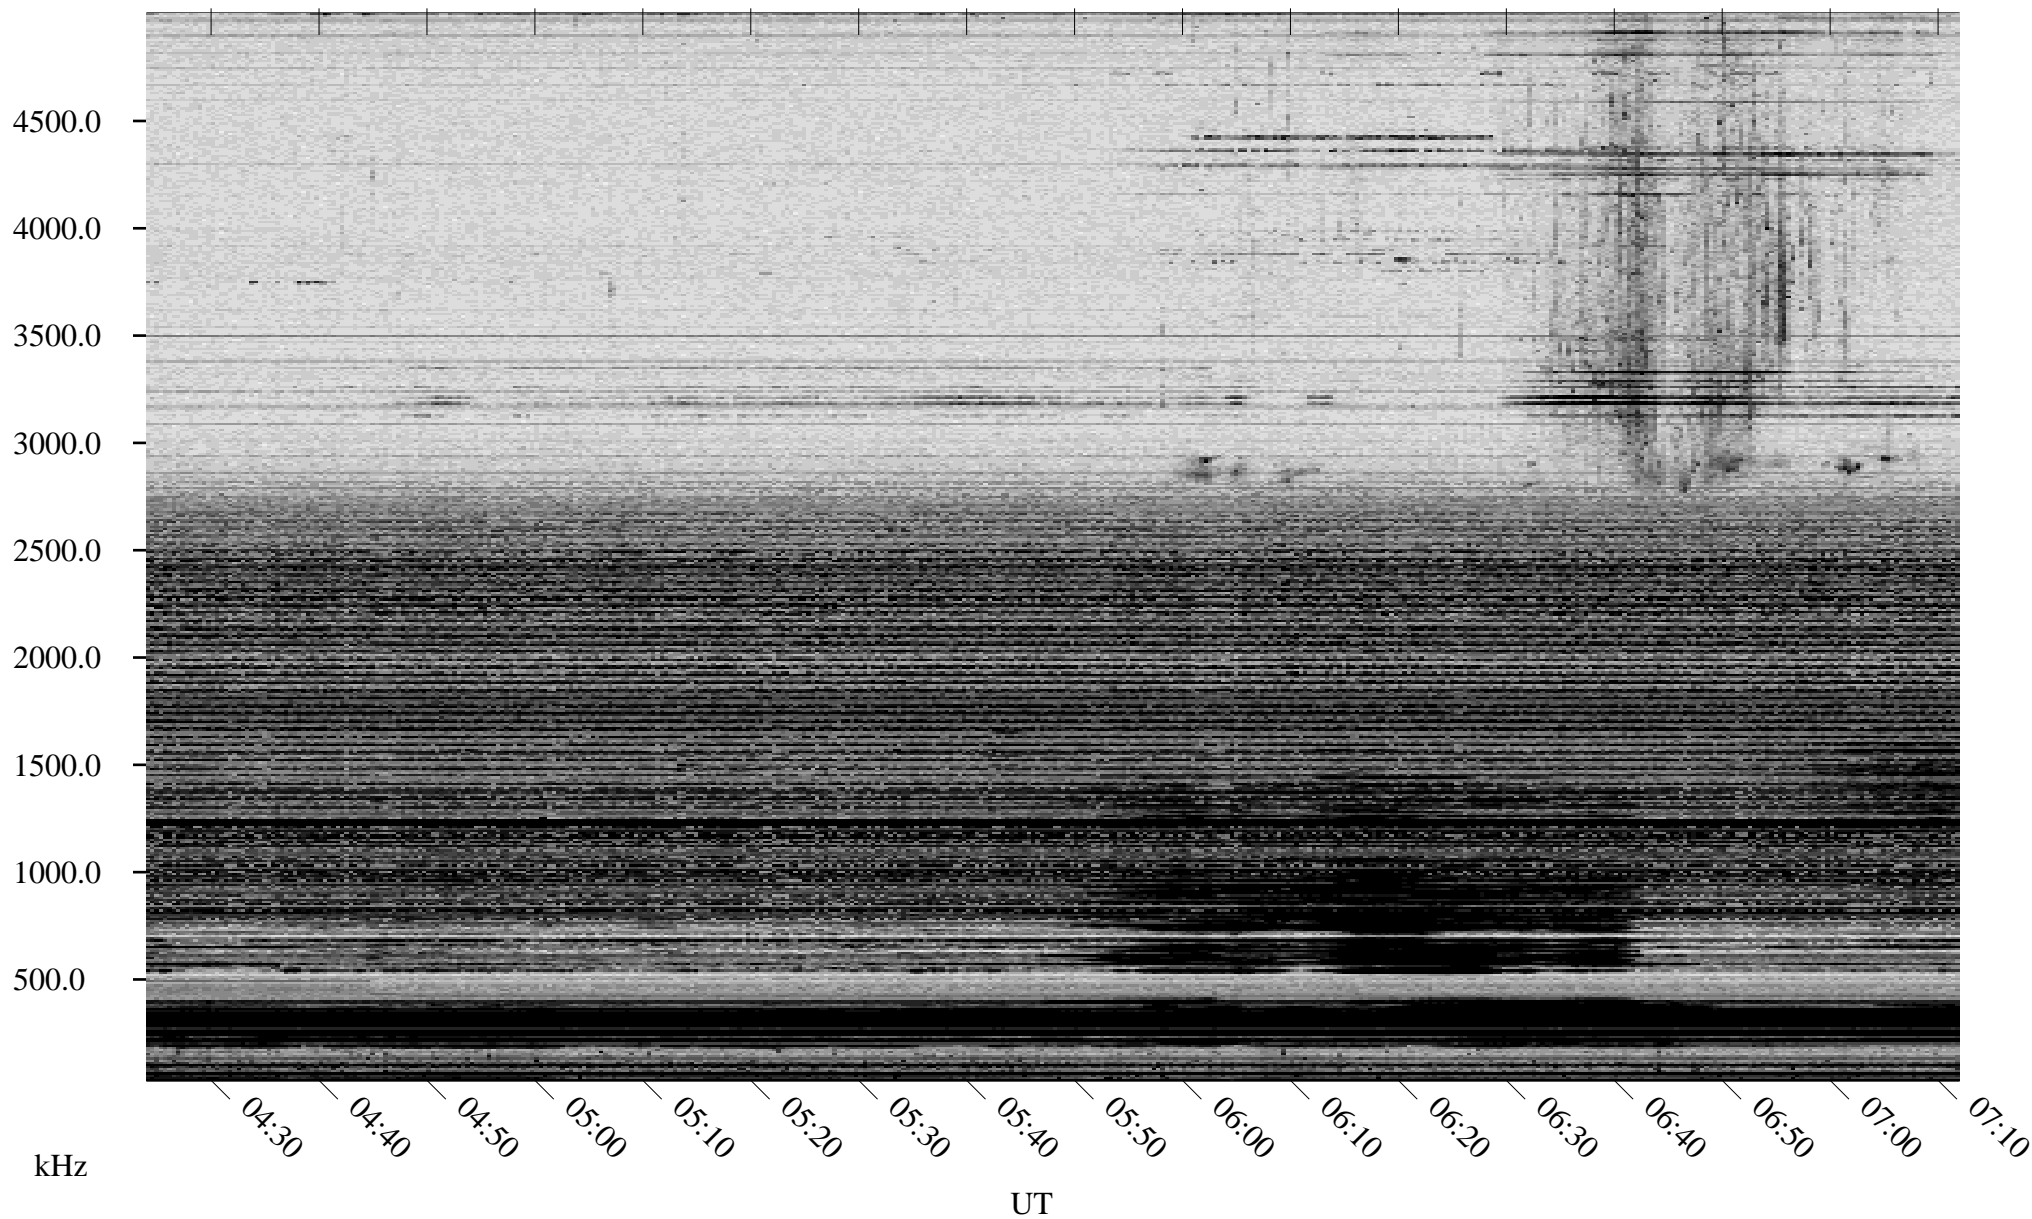

# 04/14/2006 Churchill, Manitoba

Linear Scale    Black = 161    White = 15

ch06104l.r00m max\_12

Page 1

# 04/14/2006 Churchill, Manitoba

Linear Scale    Black = 161    White = 15

ch06104l.r00m max\_12

Page 2

# 04/15/2006 Churchill, Manitoba

Linear Scale    Black = 161    White = 15

ch06104l.r00m max\_12

Page 3

# 04/15/2006 Churchill, Manitoba

Linear Scale    Black = 161    White = 15

ch06104l.r00m max\_12

Page 4