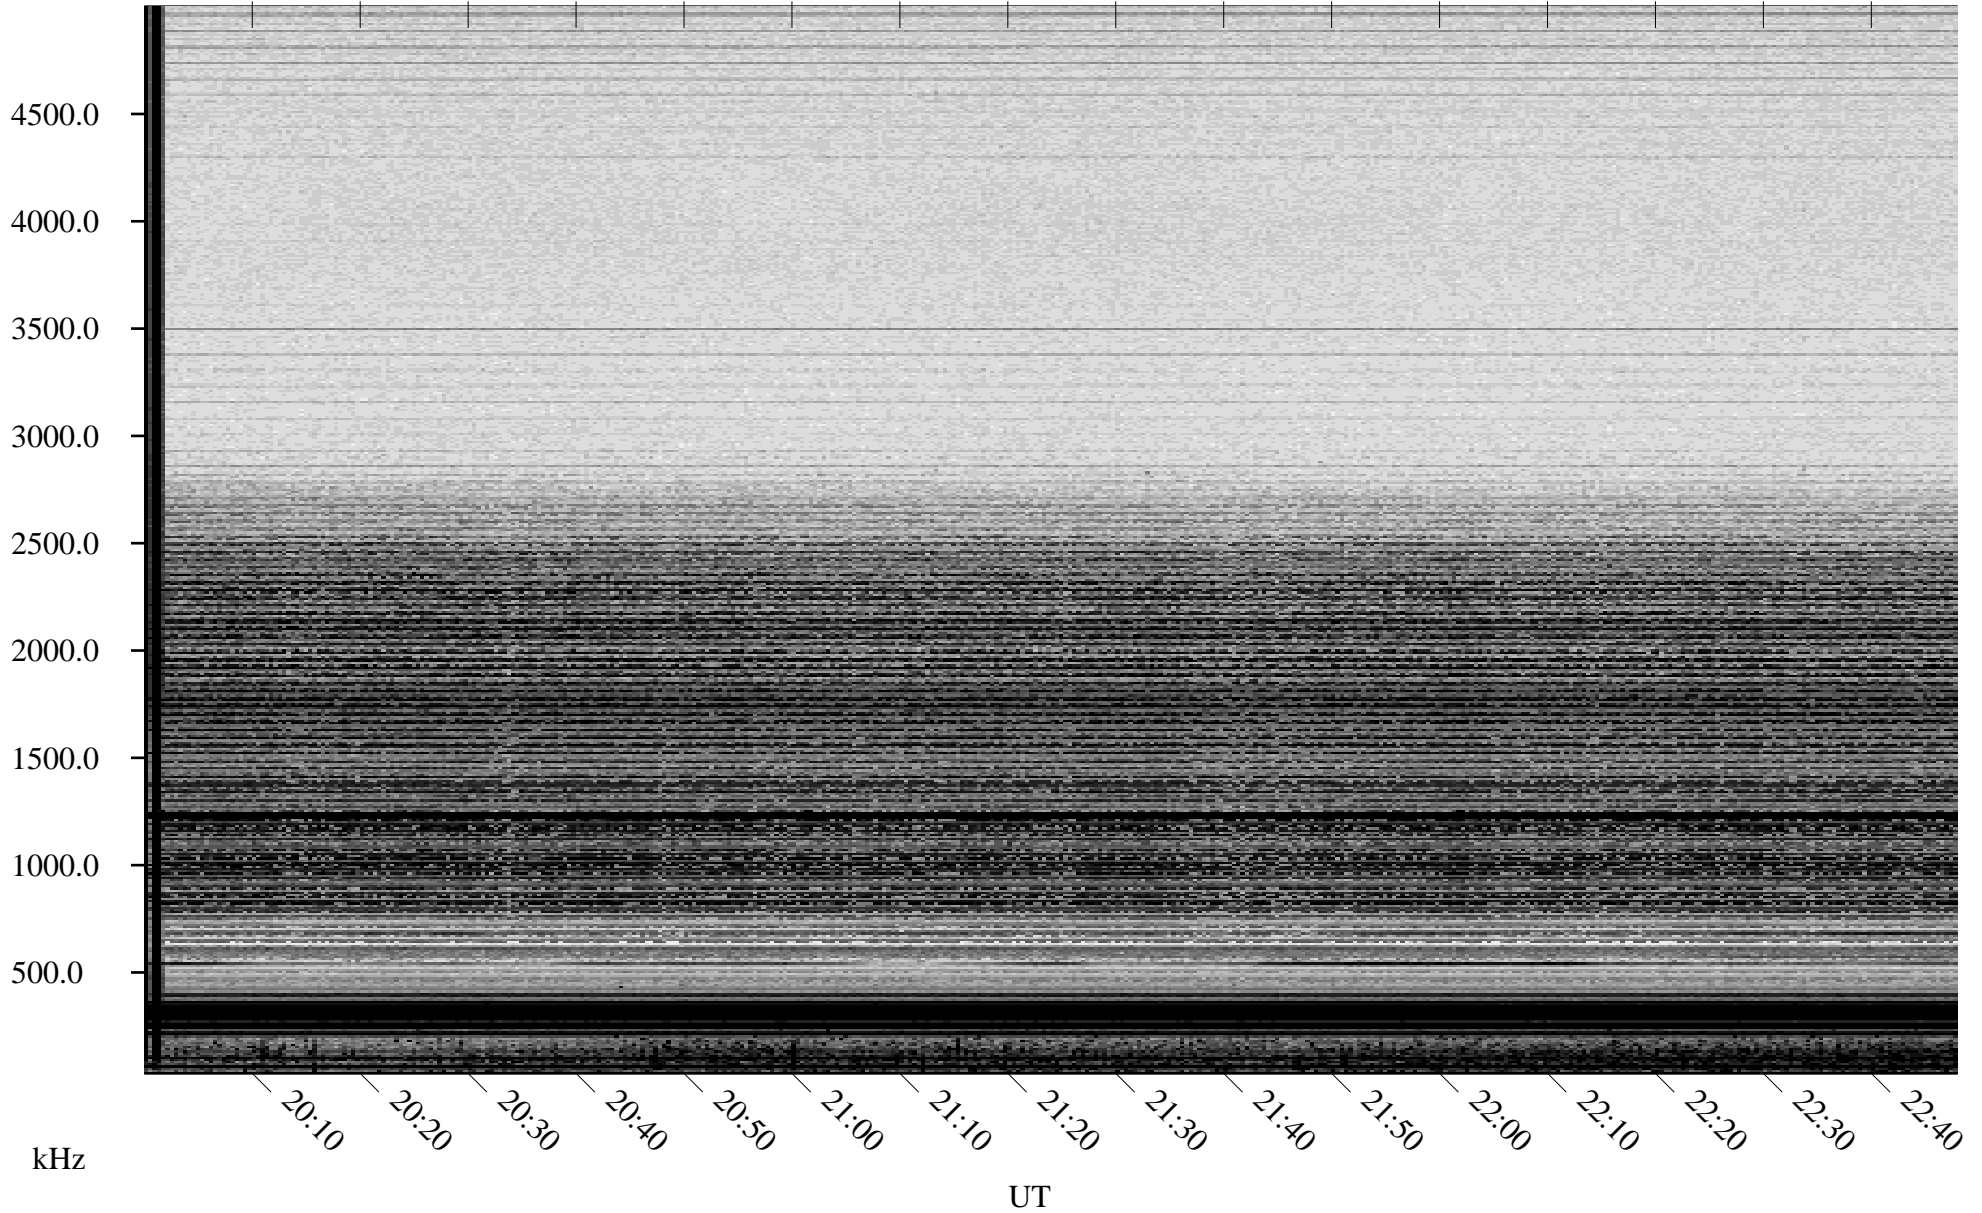

# 04/15/2006 Churchill, Manitoba

Linear Scale    Black = 161    White = 15

ch061051.r00m max\_12

Page 1

# 04/15/2006 Churchill, Manitoba

Linear Scale    Black = 161    White = 15

ch061051.r00m max\_12

Page 2

# 04/16/2006 Churchill, Manitoba

Linear Scale    Black = 161    White = 15

ch061051.r00m max\_12

Page 3

# 04/16/2006 Churchill, Manitoba

Linear Scale    Black = 161    White = 15

ch061051.r00m max\_12

Page 4