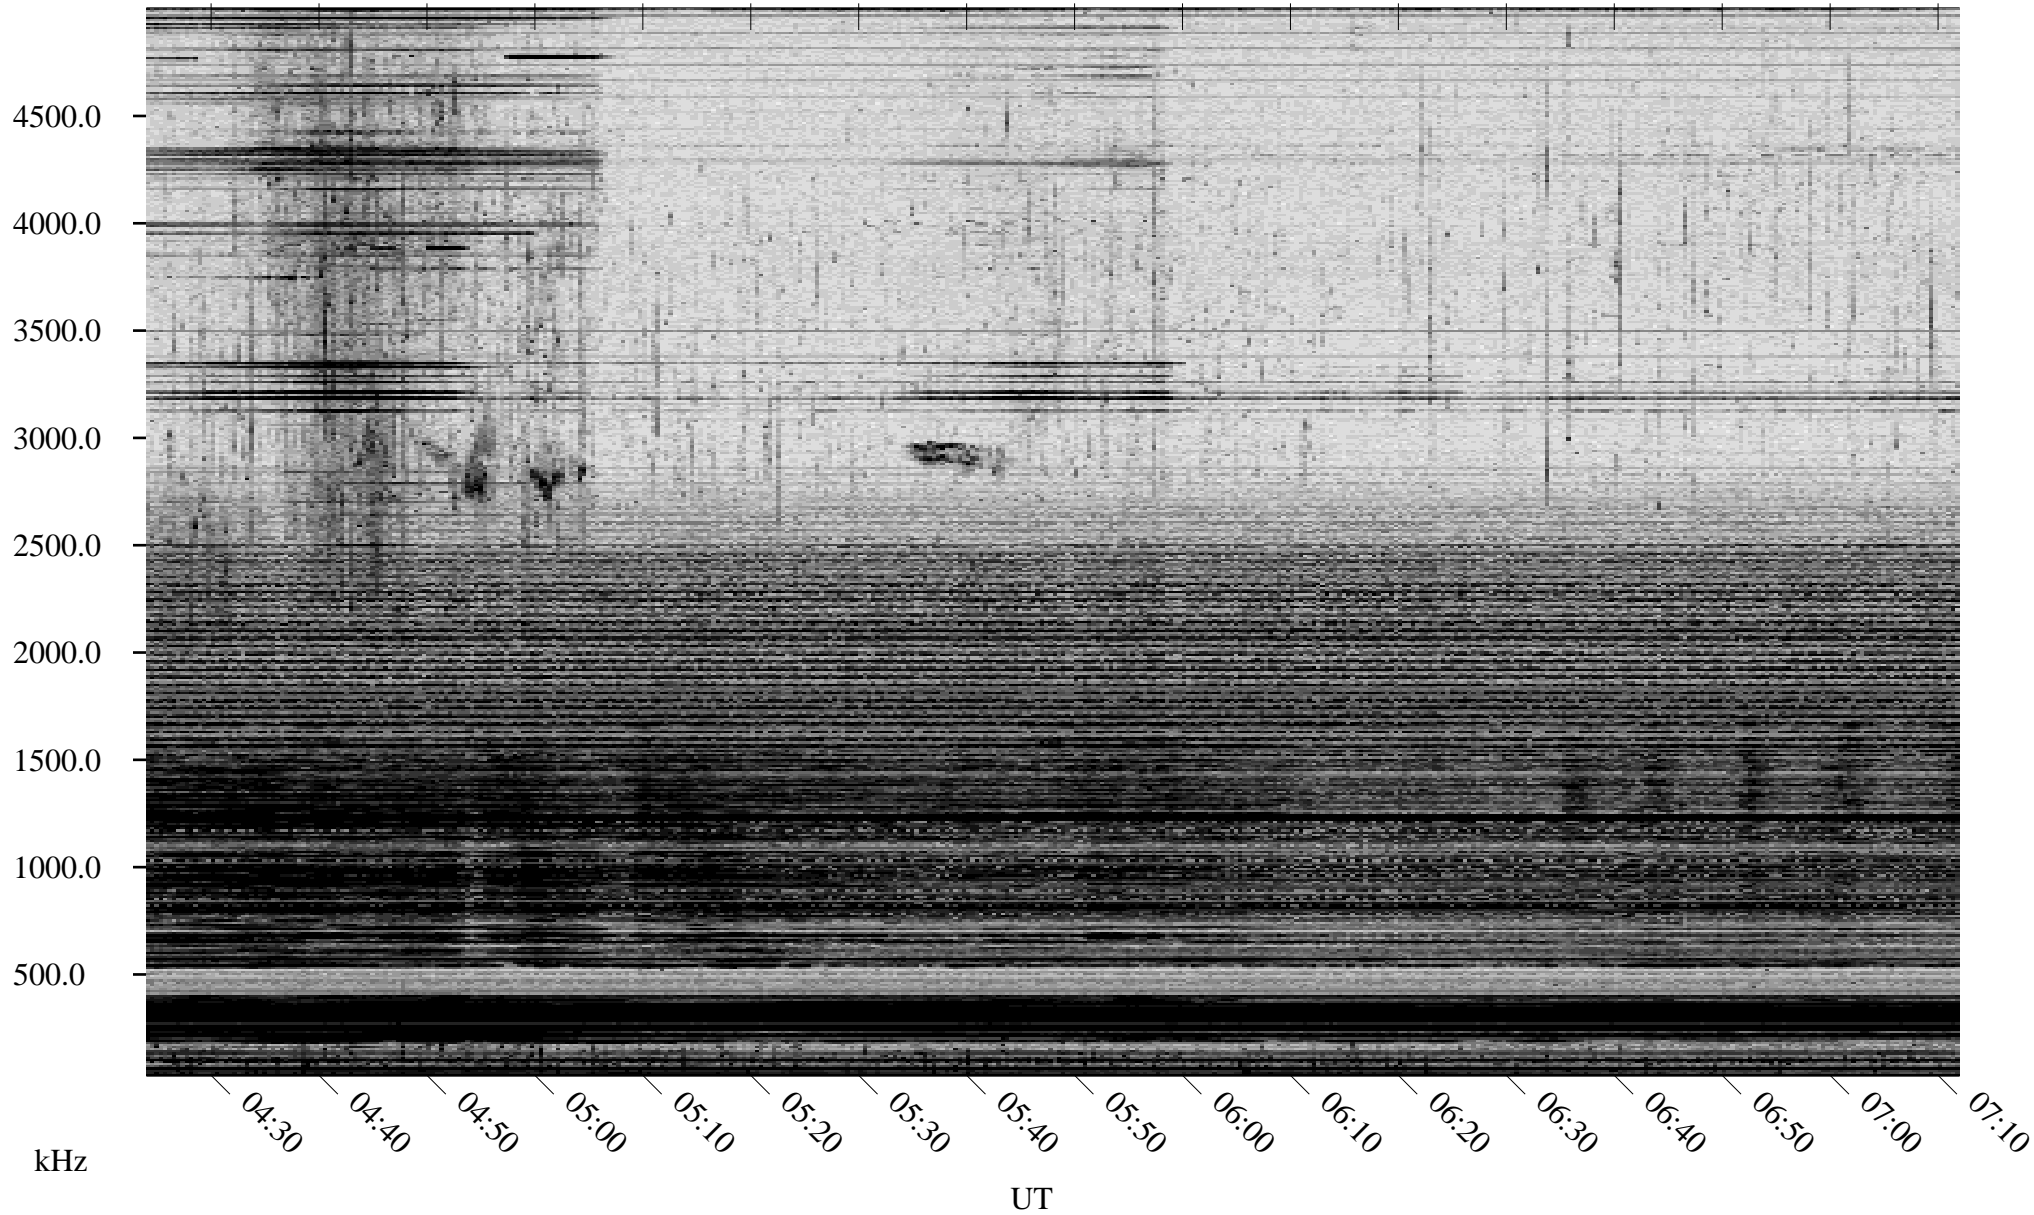

# 04/15/2006 Churchill, Manitoba

Linear Scale    Black = 161    White = 15

ch061051.r00m max\_12

Page 1

# 04/16/2006 Churchill, Manitoba

Linear Scale    Black = 161    White = 15

ch061051.r00m max\_12

Page 3

# 04/16/2006 Churchill, Manitoba

Linear Scale    Black = 161    White = 15

ch061051.r00m max\_12

Page 4

# 04/16/2006 Churchill, Manitoba

Linear Scale    Black = 161    White = 15

ch061051.r00m max\_12