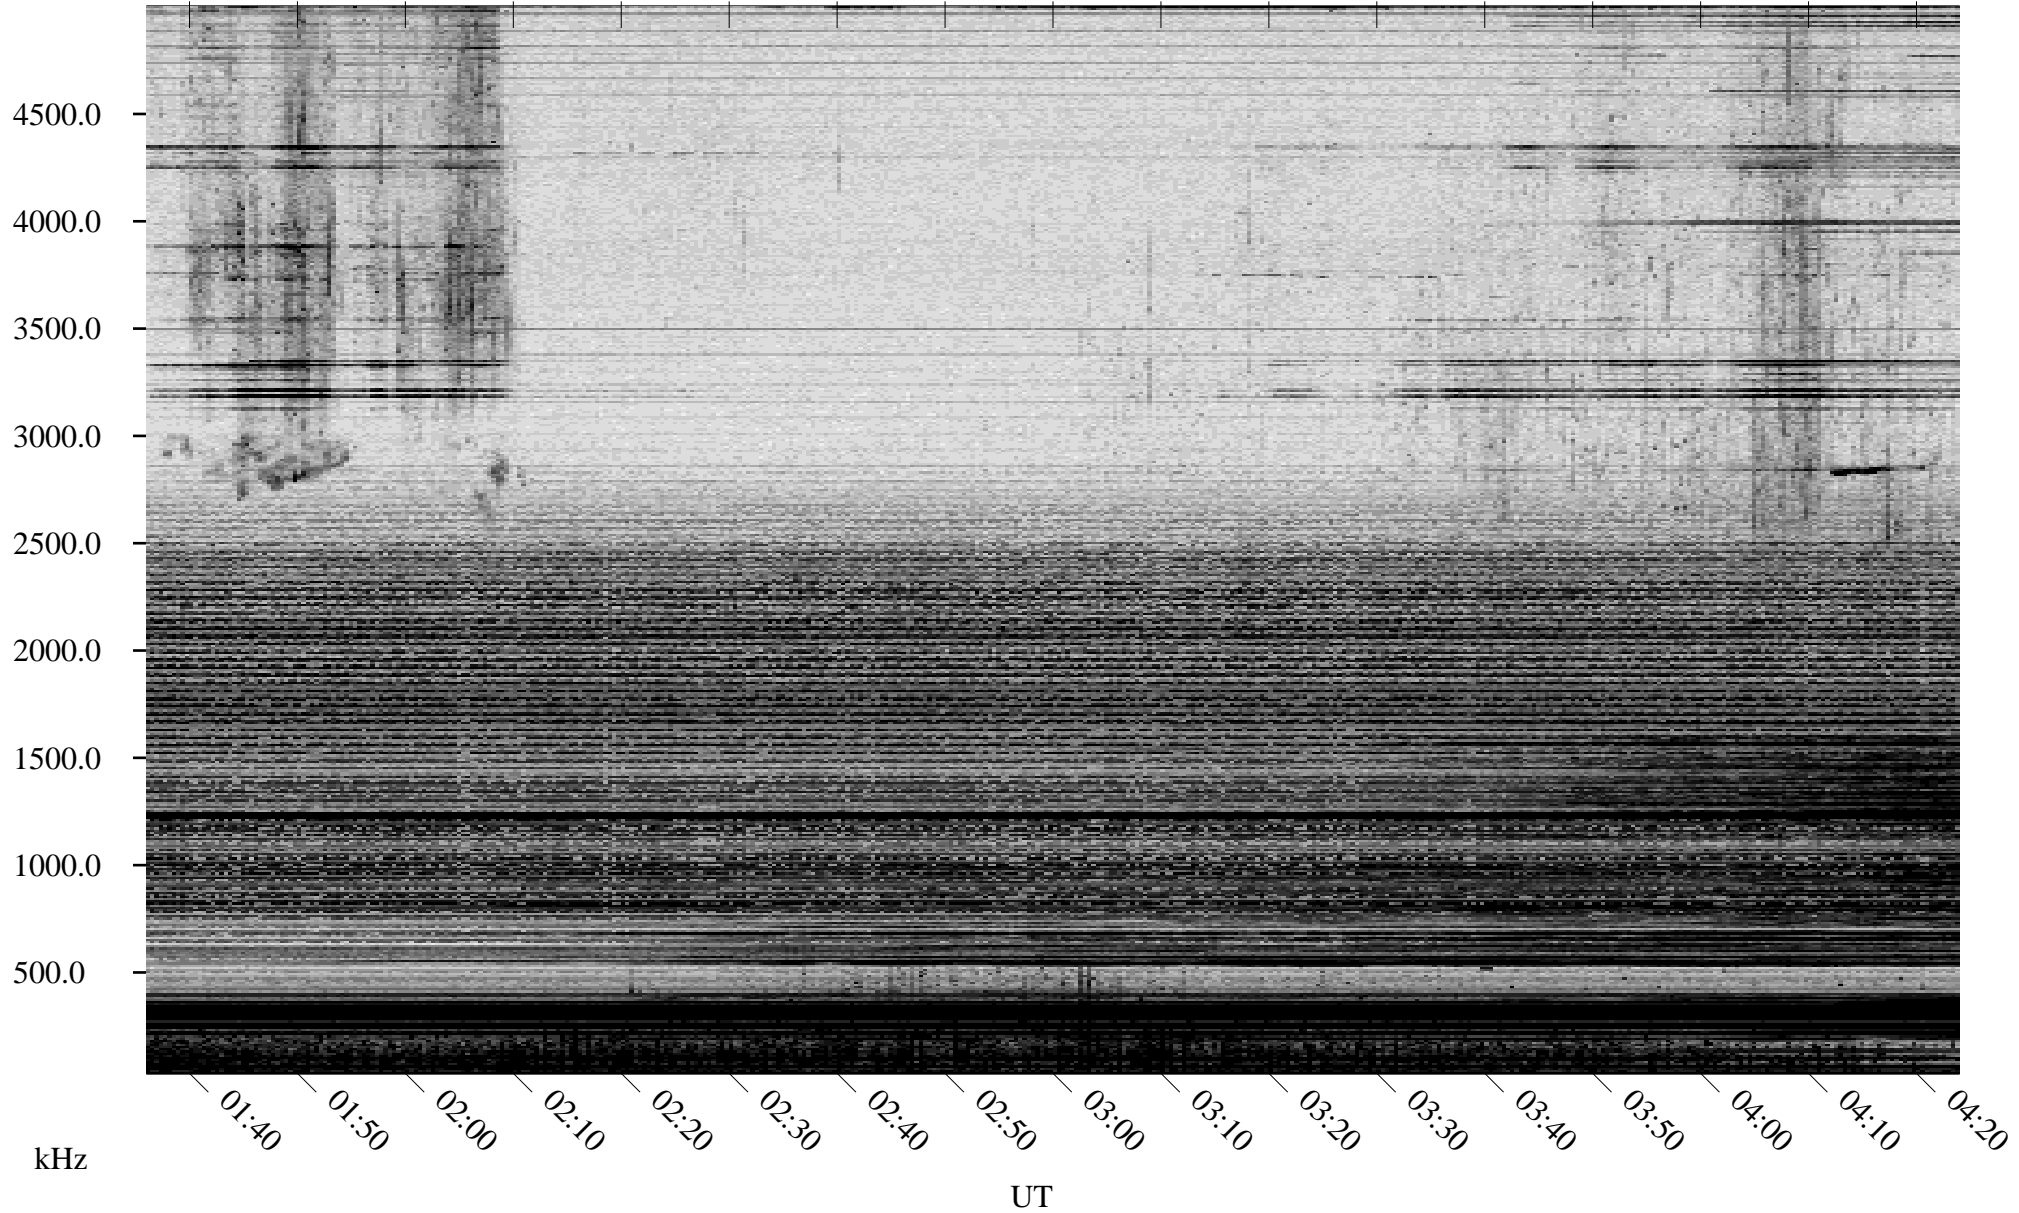

# 04/15/2006 Churchill, Manitoba

Linear Scale    Black = 161    White = 15

ch061051.r00m max\_12

Page 1

# 04/15/2006 Churchill, Manitoba

Linear Scale    Black = 161    White = 15

ch061051.r00m max\_12

Page 2

# 04/16/2006 Churchill, Manitoba

Linear Scale    Black = 161    White = 15

ch061051.r00m max\_12

Page 3

# 04/16/2006 Churchill, Manitoba

Linear Scale    Black = 161    White = 15

ch061051.r00m max\_12