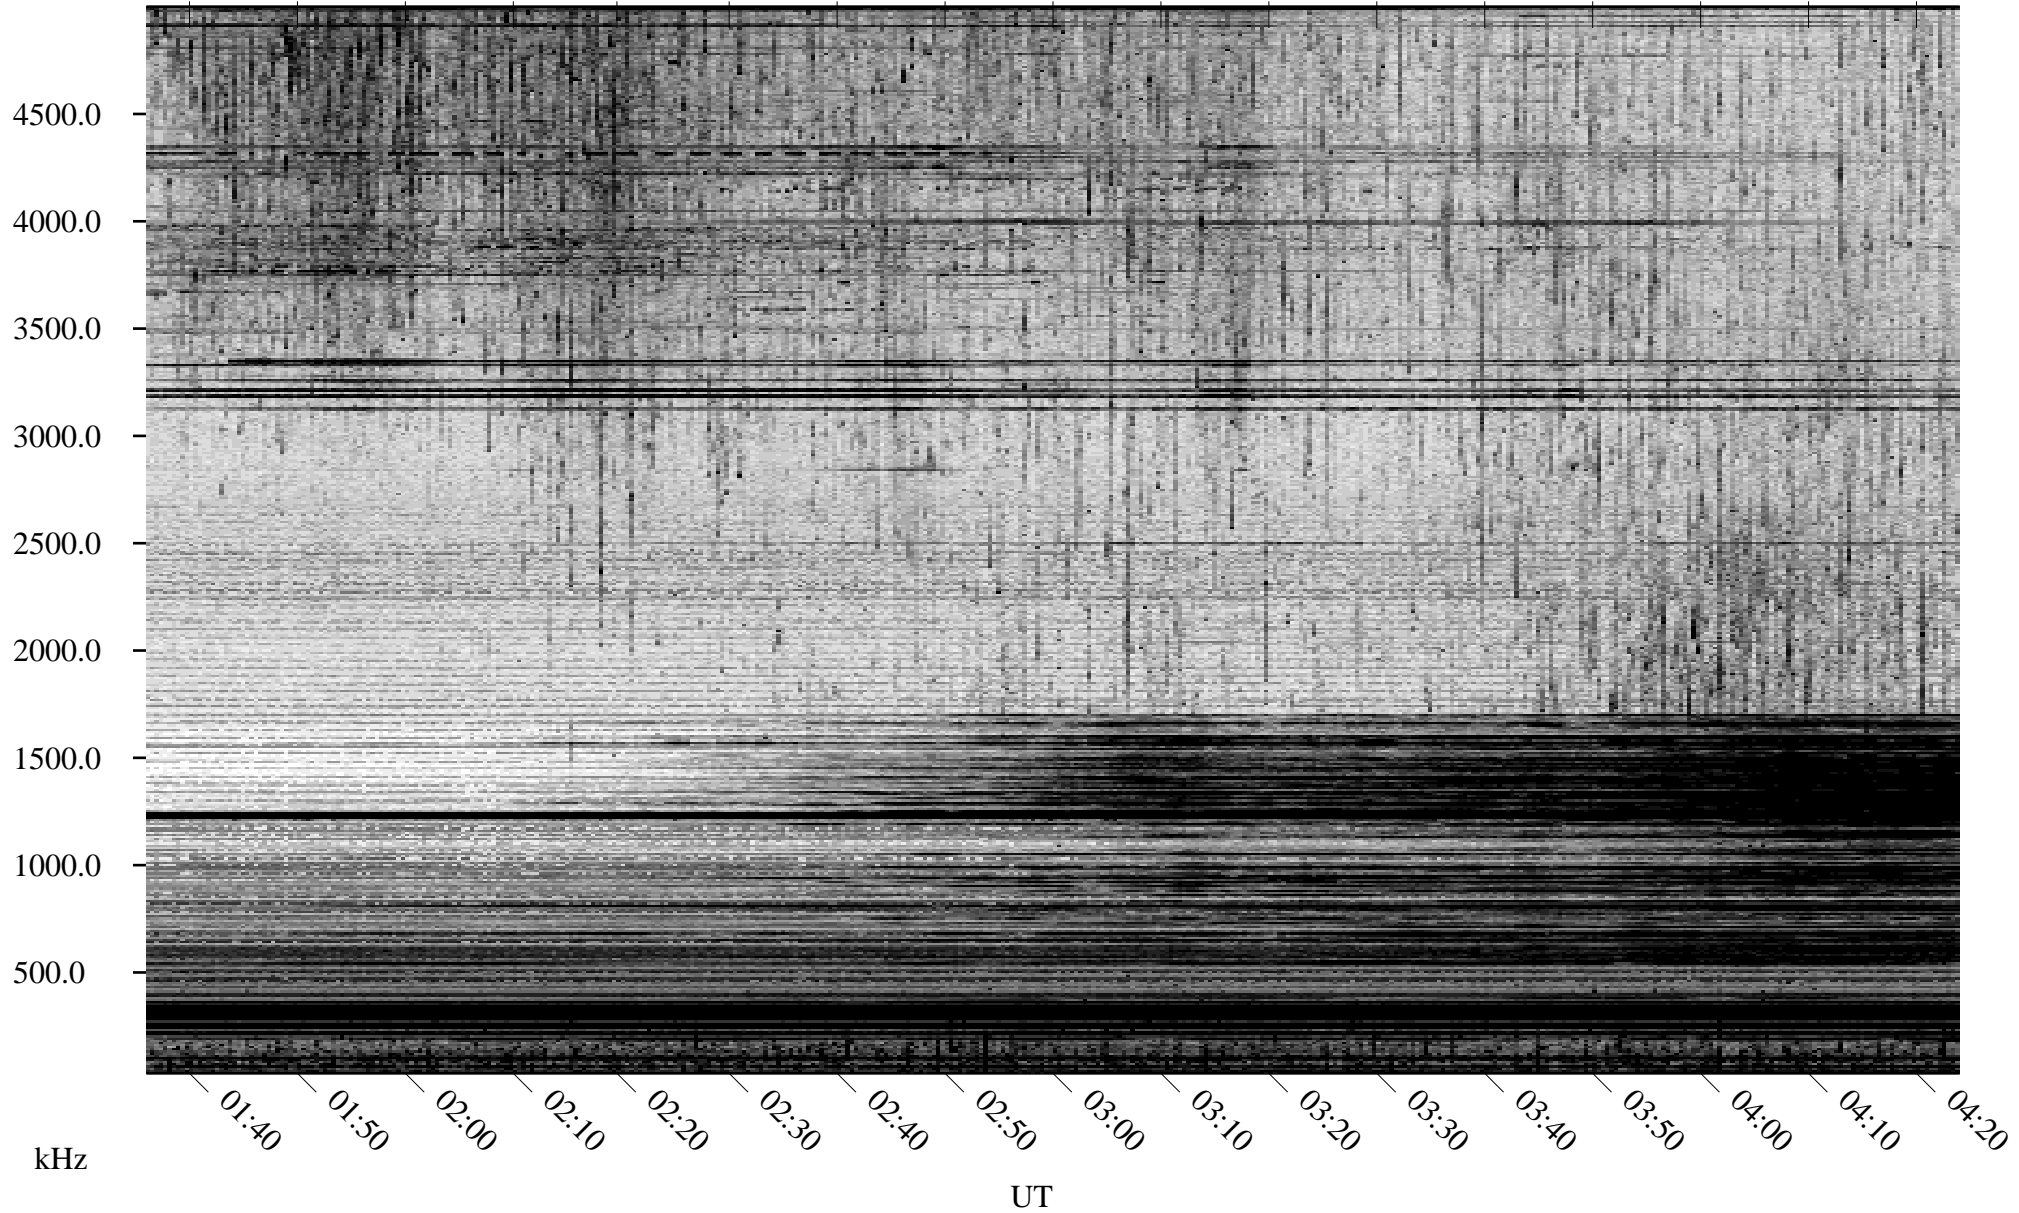

04/16/2006 Churchill, Manitoba

Linear Scale Black = 161 White = 15

ch06106l.r00m max_12

Page 1

04/16/2006 Churchill, Manitoba

Linear Scale Black = 161 White = 15

ch06106l.r00m max_12

Page 2

04/17/2006 Churchill, Manitoba

Linear Scale Black = 161 White = 15

ch06106l.r00m max_12

Page 3

04/17/2006 Churchill, Manitoba

Linear Scale Black = 161 White = 15

ch06106l.r00m max_12

Page 4

04/17/2006 Churchill, Manitoba

Linear Scale Black = 161 White = 15

ch06106l.r00m max_12

Page 5

04/17/2006 Churchill, Manitoba

Linear Scale Black = 161 White = 15

ch06106l.r00m max_12

Page 6

04/17/2006 Churchill, Manitoba

Linear Scale Black = 161 White = 15

ch06106l.r00m max_12

Page 7

04/17/2006 Churchill, Manitoba

Linear Scale Black = 161 White = 15

ch06106l.r00m max_12

Page 8