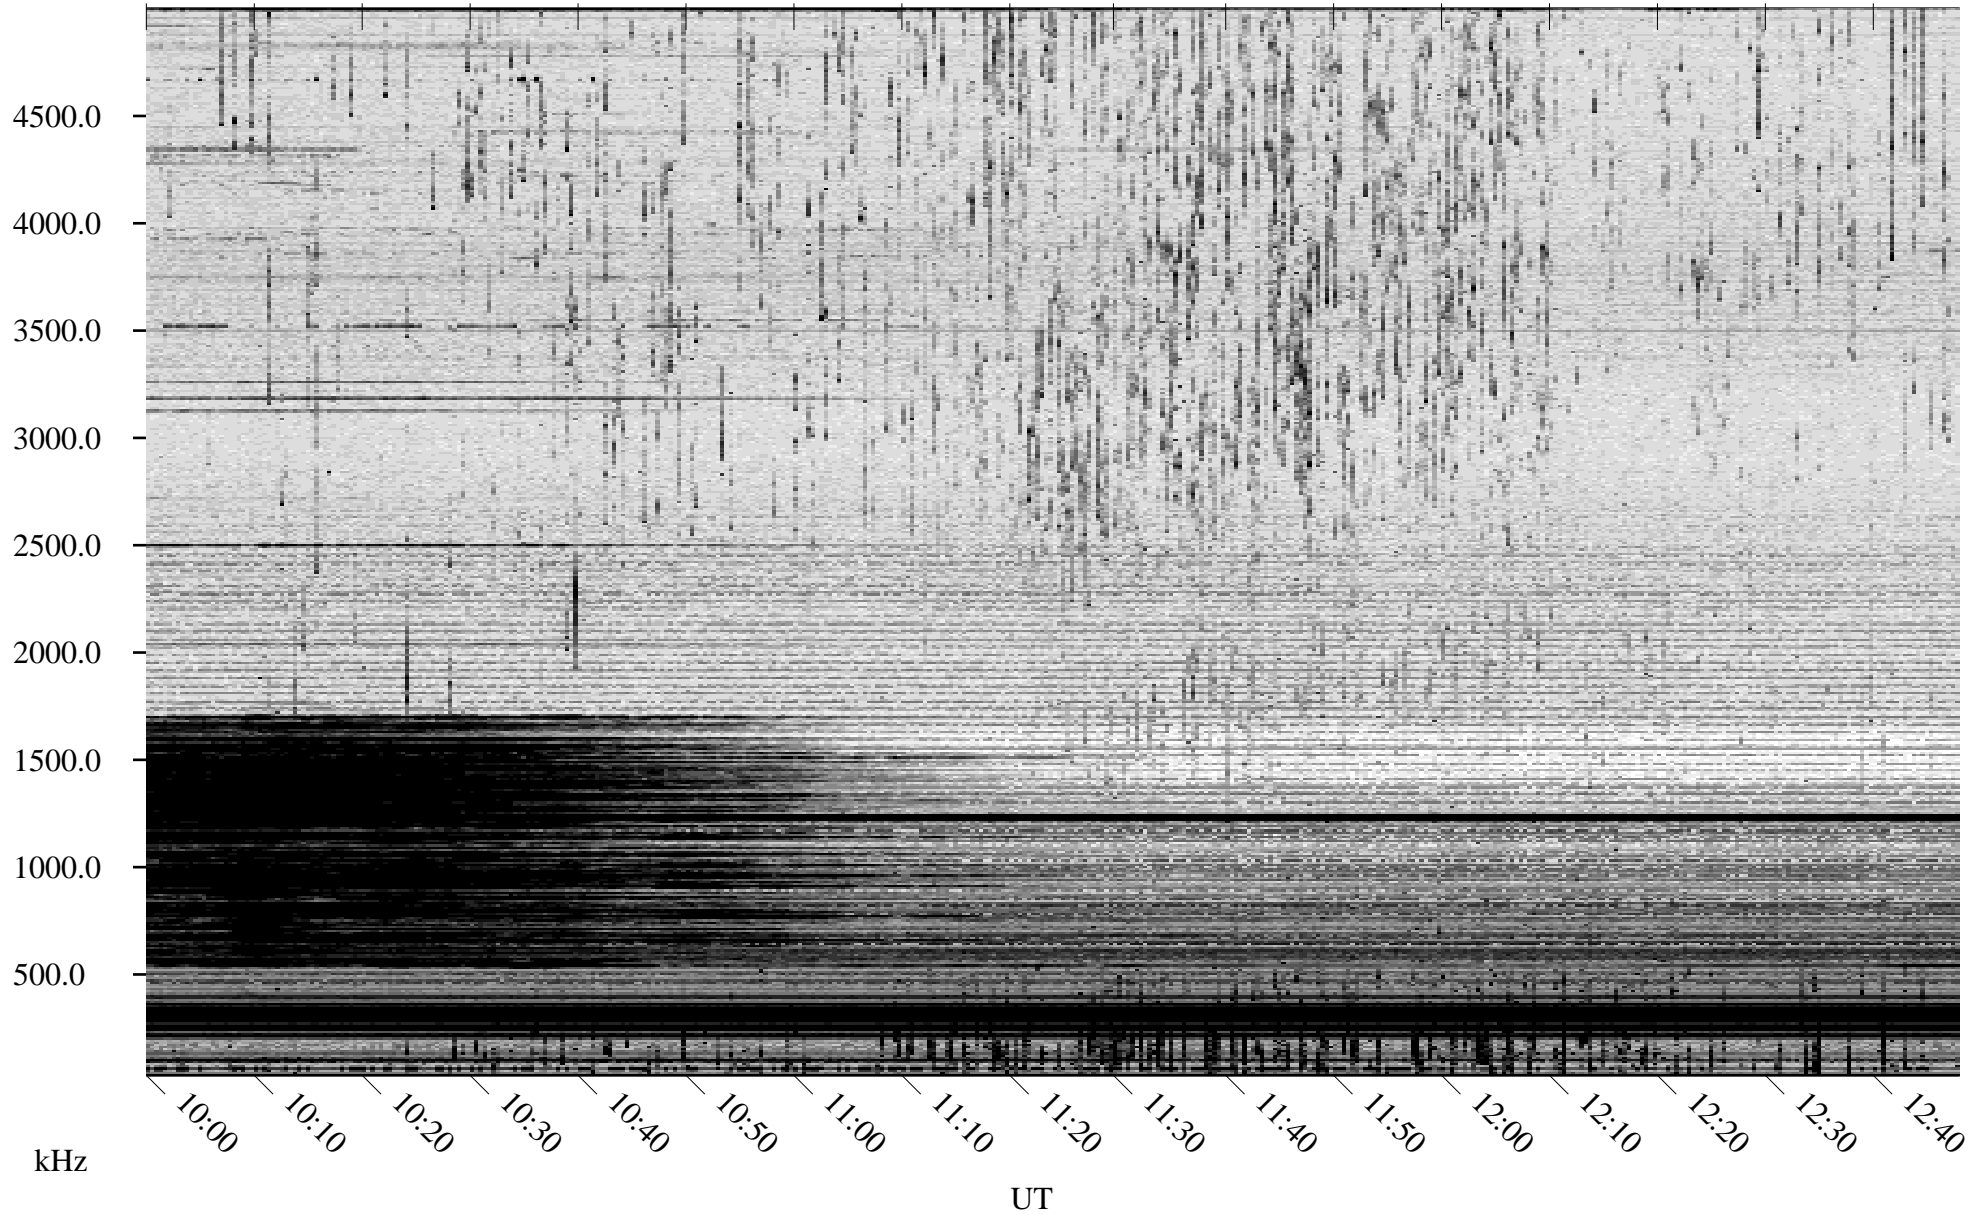

04/16/2006 Churchill, Manitoba

Linear Scale Black = 161 White = 15

ch06106l.r00m max_12

Page 1

04/16/2006 Churchill, Manitoba

Linear Scale Black = 161 White = 15

ch06106l.r00m max_12

Page 2

04/17/2006 Churchill, Manitoba

Linear Scale Black = 161 White = 15

ch06106l.r00m max_12

Page 3

04/17/2006 Churchill, Manitoba

Linear Scale Black = 161 White = 15

ch06106l.r00m max_12

Page 4

04/17/2006 Churchill, Manitoba

Linear Scale Black = 161 White = 15

ch06106l.r00m max_12

Page 5

04/17/2006 Churchill, Manitoba

Linear Scale Black = 161 White = 15

ch06106l.r00m max_12

Page 6

04/17/2006 Churchill, Manitoba

Linear Scale Black = 161 White = 15

ch06106l.r00m max_12

Page 7

04/17/2006 Churchill, Manitoba

Linear Scale Black = 161 White = 15

ch06106l.r00m max_12

Page 8