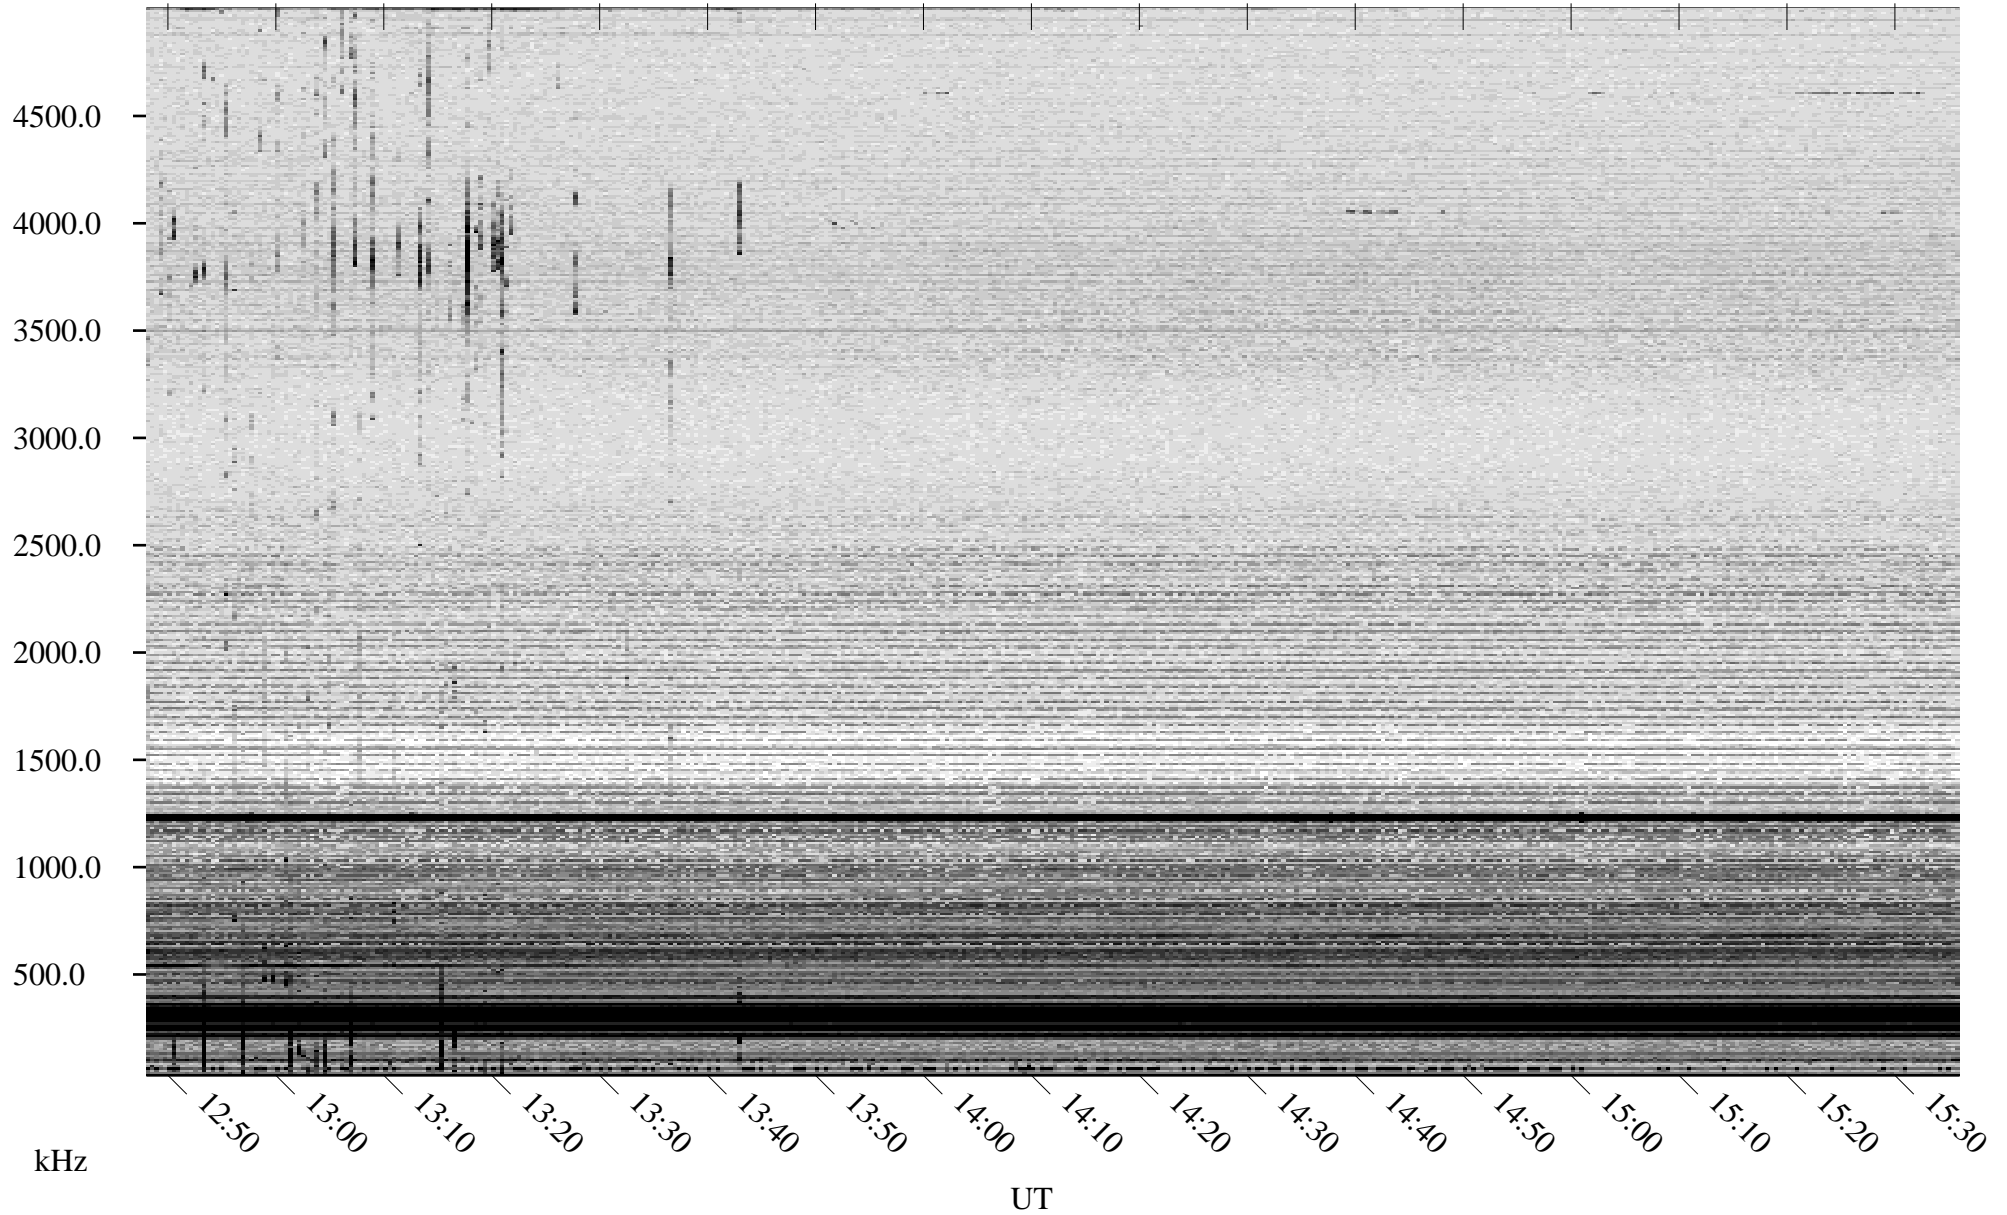

04/16/2006 Churchill, Manitoba

Linear Scale Black = 161 White = 15

ch06106l.r00m max_12

Page 1

04/16/2006 Churchill, Manitoba

Linear Scale Black = 161 White = 15

ch06106l.r00m max_12

Page 2

04/17/2006 Churchill, Manitoba

Linear Scale Black = 161 White = 15

ch06106l.r00m max_12

Page 3

04/17/2006 Churchill, Manitoba

Linear Scale Black = 161 White = 15

ch06106l.r00m max_12

Page 4

04/17/2006 Churchill, Manitoba

Linear Scale Black = 161 White = 15

ch06106l.r00m max_12

Page 5

04/17/2006 Churchill, Manitoba

Linear Scale Black = 161 White = 15

ch06106l.r00m max_12

Page 6

04/17/2006 Churchill, Manitoba

Linear Scale Black = 161 White = 15

ch06106l.r00m max_12

Page 7

04/17/2006 Churchill, Manitoba

Linear Scale Black = 161 White = 15

ch06106l.r00m max_12

Page 8