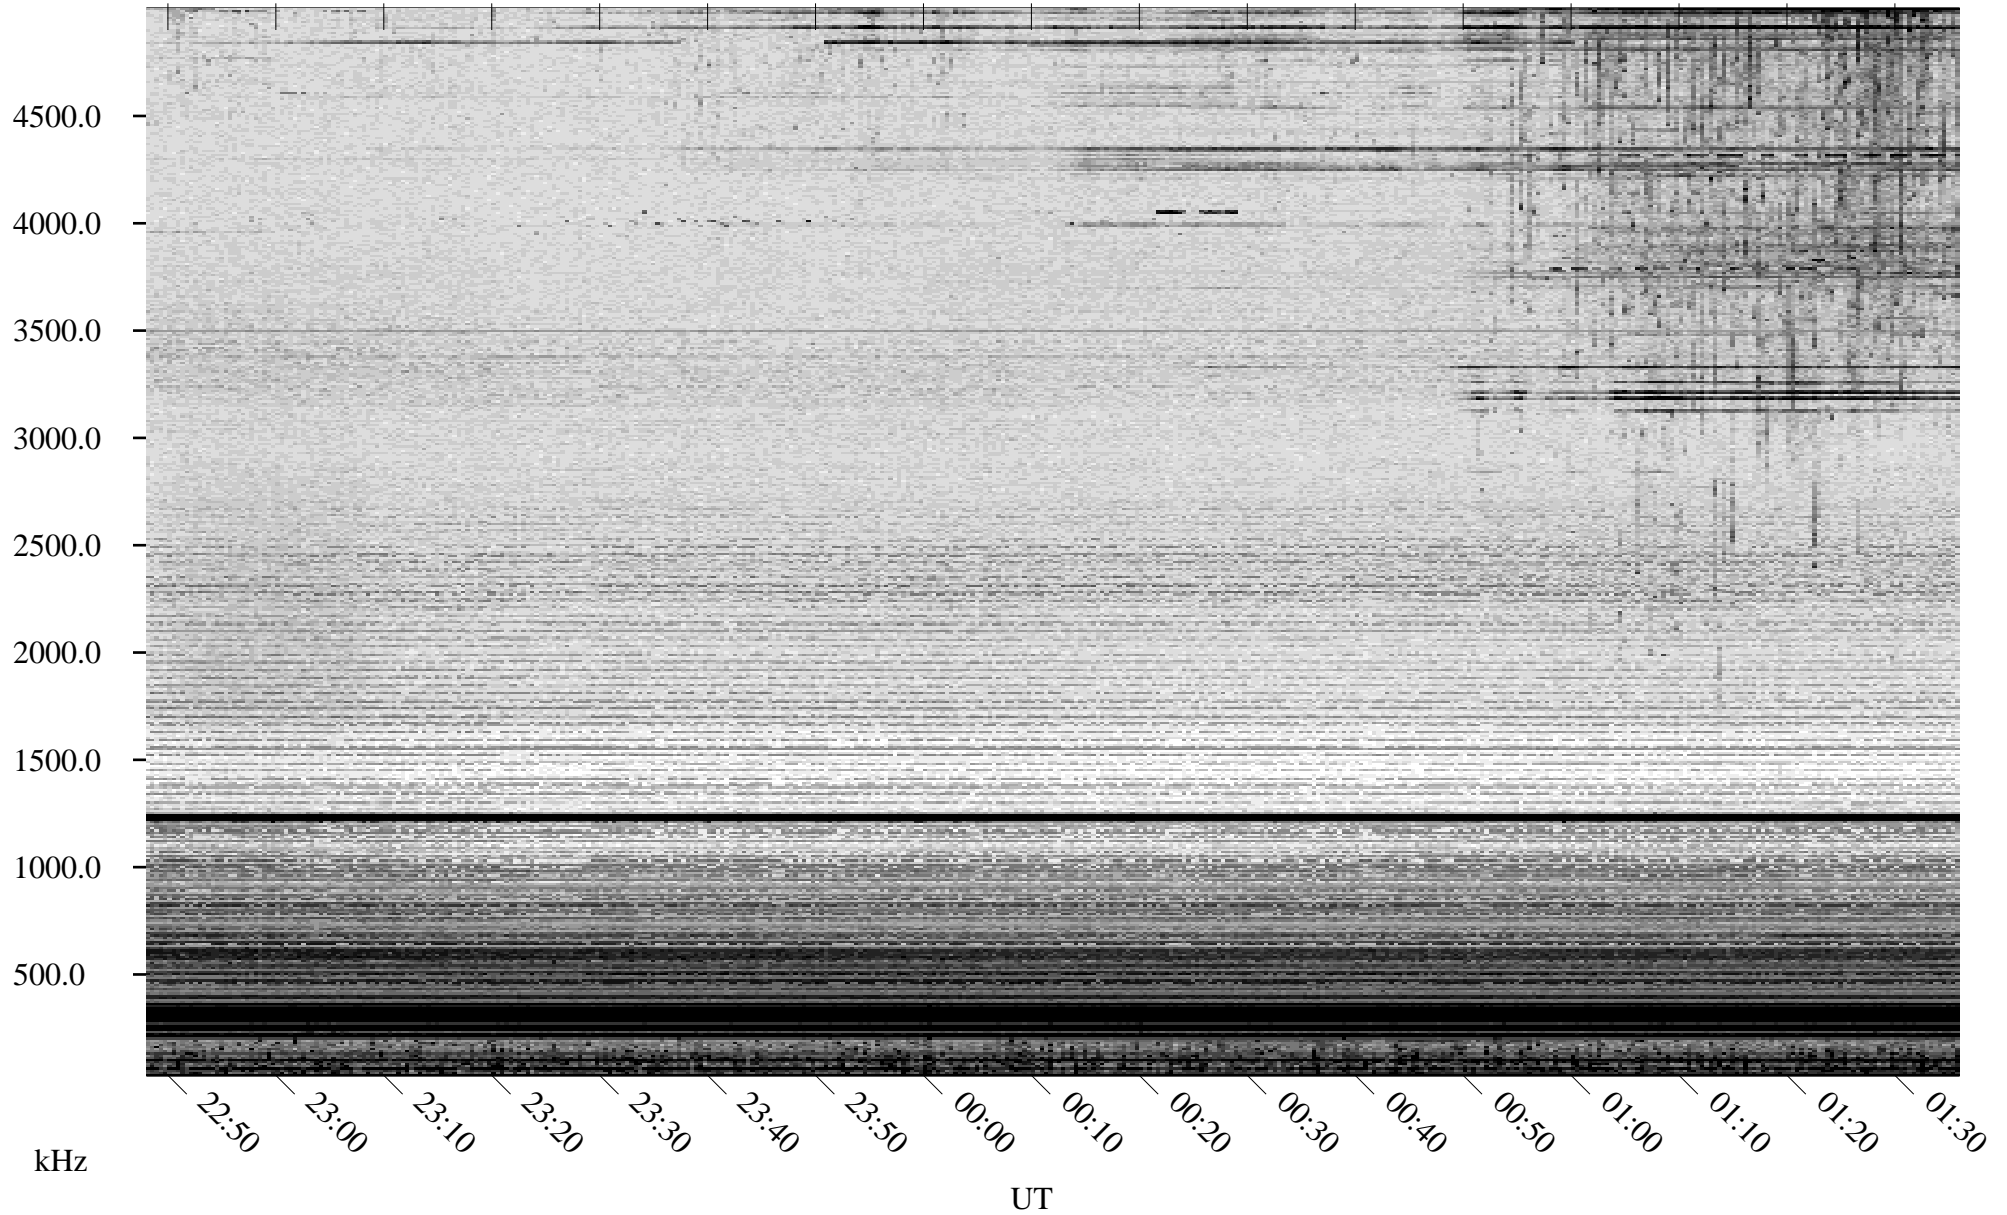

04/16/2006 Churchill, Manitoba

Linear Scale Black = 161 White = 15

ch06106l.r00m max_12

Page 1

04/16/2006 Churchill, Manitoba

Linear Scale Black = 161 White = 15

ch06106l.r00m max_12

Page 2

04/17/2006 Churchill, Manitoba

Linear Scale Black = 161 White = 15

ch06106l.r00m max_12

Page 3

04/17/2006 Churchill, Manitoba

Linear Scale Black = 161 White = 15

ch06106l.r00m max_12

Page 4

04/17/2006 Churchill, Manitoba

Linear Scale Black = 161 White = 15

ch06106l.r00m max_12

Page 5

04/17/2006 Churchill, Manitoba

Linear Scale Black = 161 White = 15

ch06106l.r00m max_12

Page 6

04/17/2006 Churchill, Manitoba

Linear Scale Black = 161 White = 15

ch06106l.r00m max_12

Page 7

04/17/2006 Churchill, Manitoba

Linear Scale Black = 161 White = 15

ch06106l.r00m max_12

Page 8