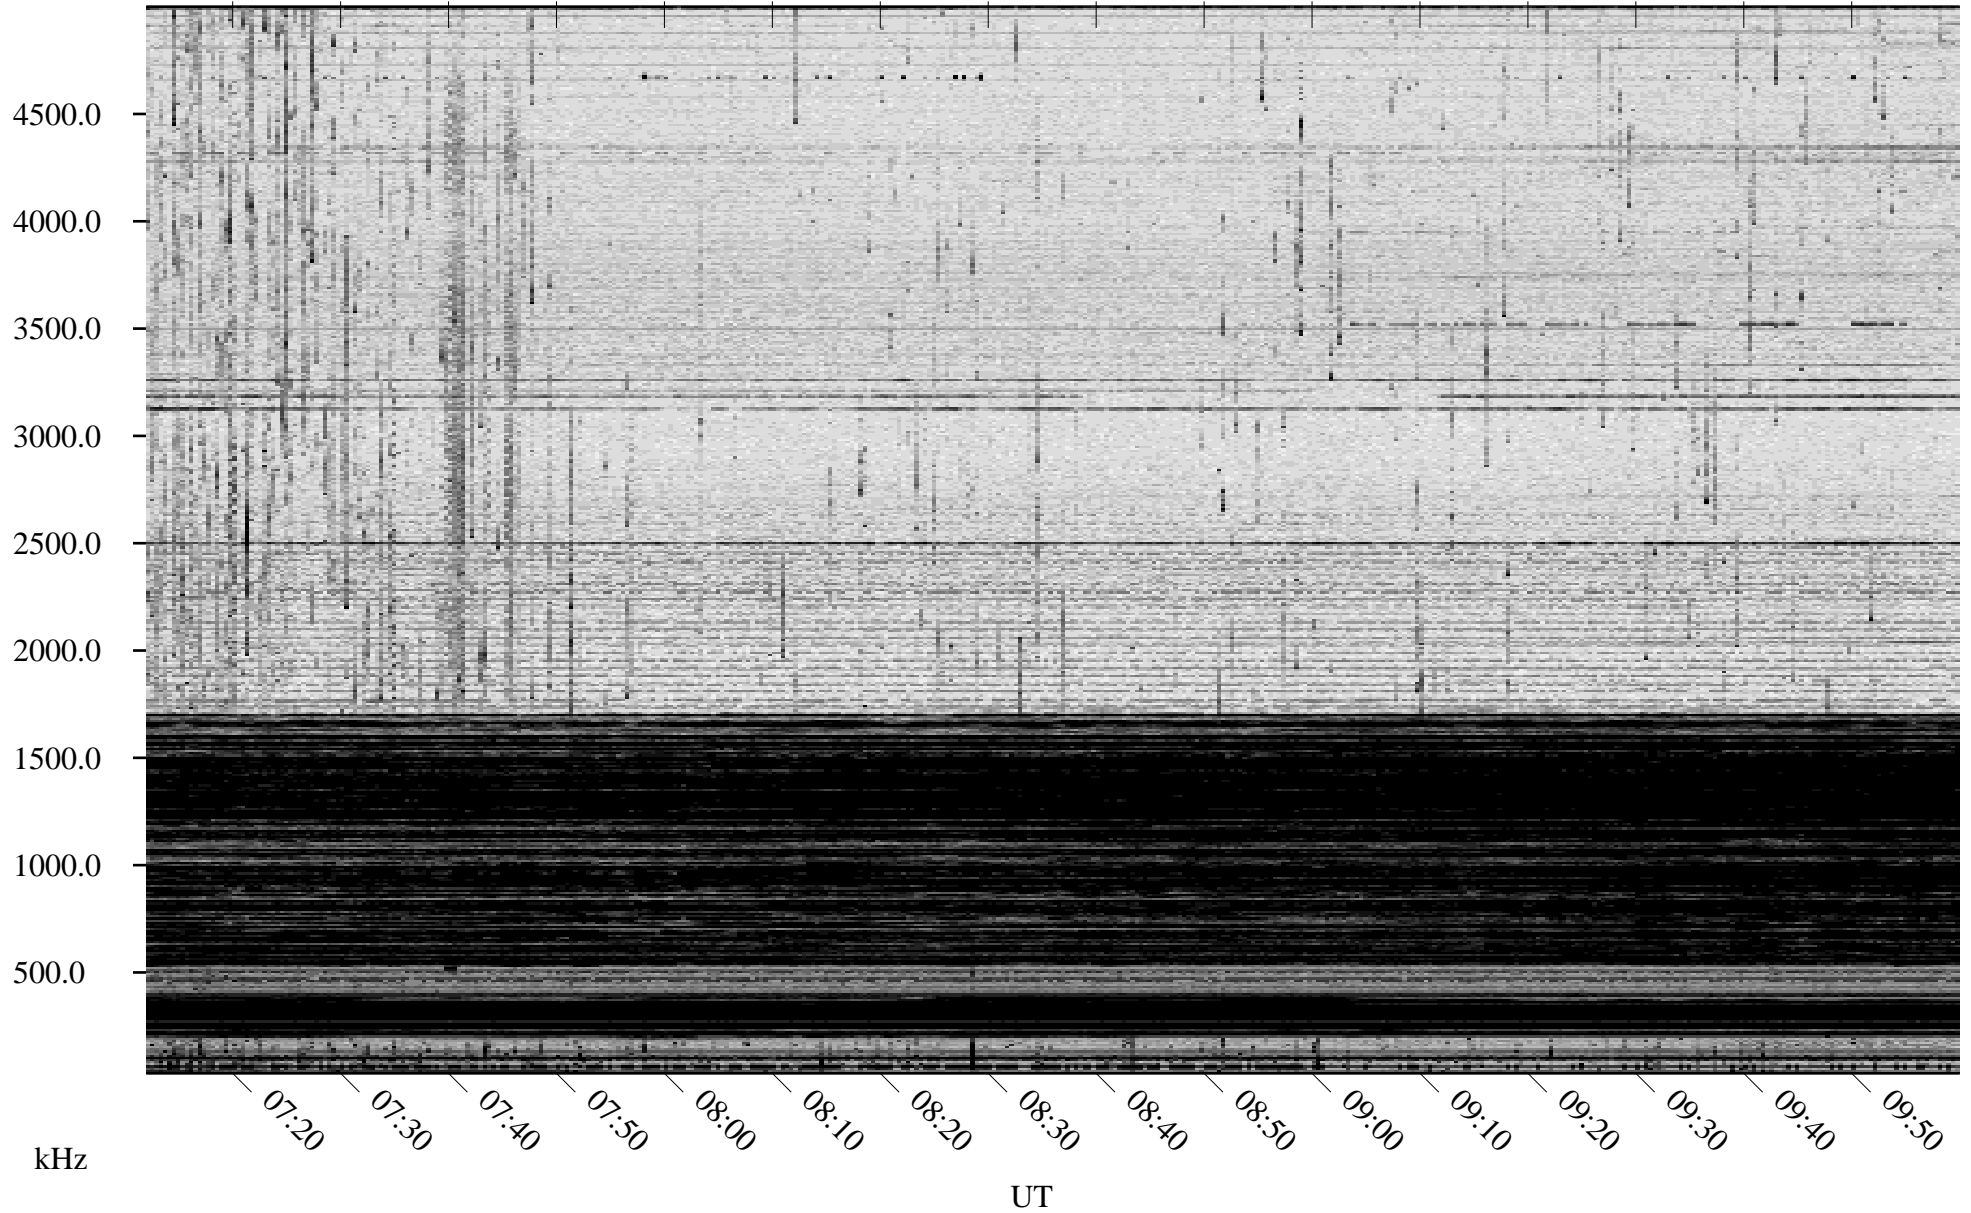

04/16/2006 Churchill, Manitoba

Linear Scale Black = 161 White = 15

ch06106l.r00m max_12

Page 1

04/16/2006 Churchill, Manitoba

Linear Scale Black = 161 White = 15

ch06106l.r00m max_12

Page 2

04/17/2006 Churchill, Manitoba

Linear Scale Black = 161 White = 15

ch06106l.r00m max_12

Page 3

04/17/2006 Churchill, Manitoba

Linear Scale Black = 161 White = 15

ch06106l.r00m max_12

Page 4

04/17/2006 Churchill, Manitoba

Linear Scale Black = 161 White = 15

ch06106l.r00m max_12

Page 5

04/17/2006 Churchill, Manitoba

Linear Scale Black = 161 White = 15

ch06106l.r00m max_12

Page 6

04/17/2006 Churchill, Manitoba

Linear Scale Black = 161 White = 15

ch06106l.r00m max_12

Page 7

04/17/2006 Churchill, Manitoba

Linear Scale Black = 161 White = 15

ch06106l.r00m max_12

Page 8