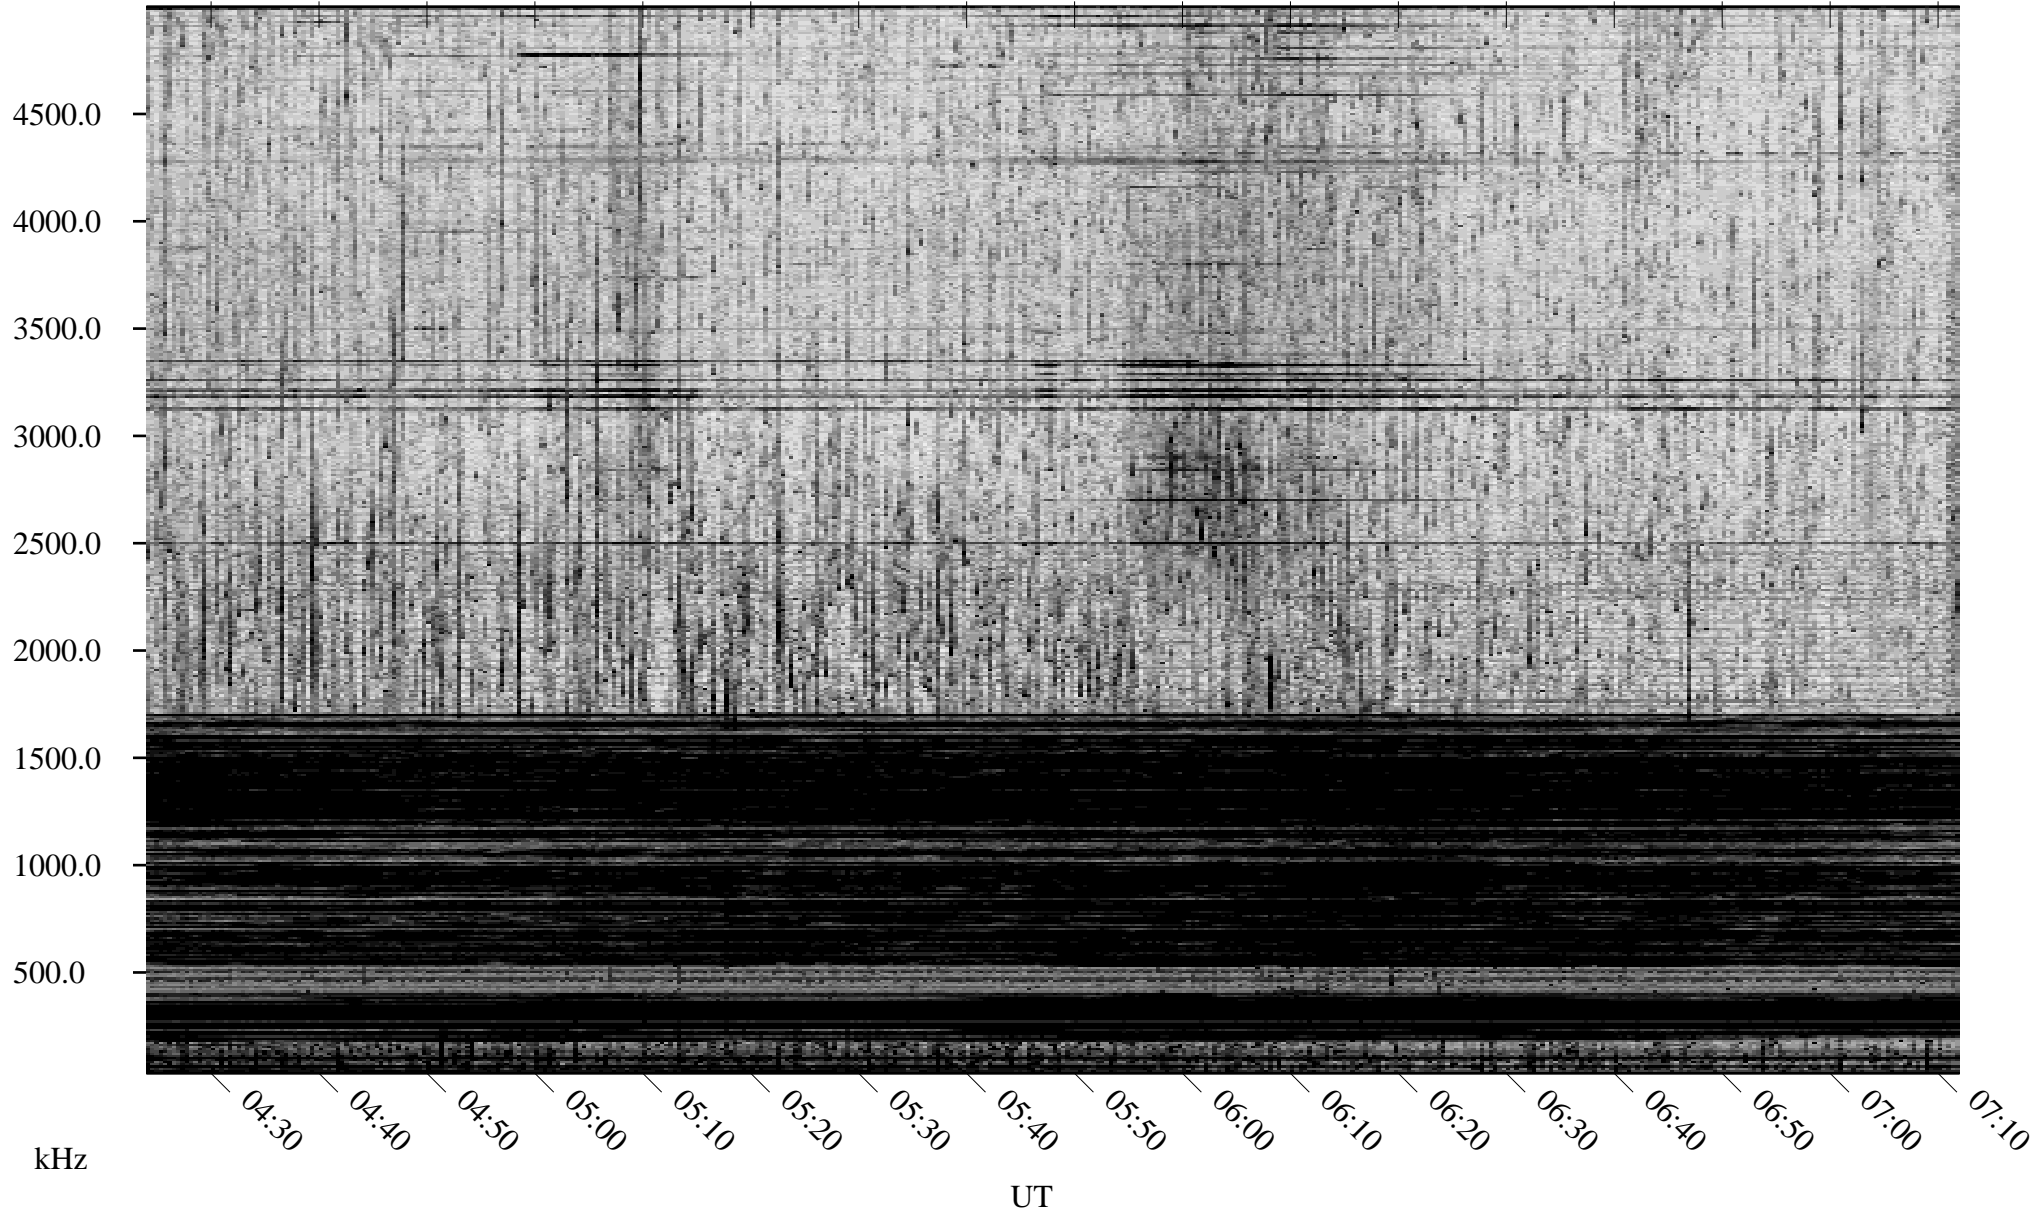

04/16/2006 Churchill, Manitoba

Linear Scale Black = 161 White = 15

ch06106l.r00m max_12

Page 1

04/16/2006 Churchill, Manitoba

Linear Scale Black = 161 White = 15

ch06106l.r00m max_12

Page 2

04/17/2006 Churchill, Manitoba

Linear Scale Black = 161 White = 15

ch06106l.r00m max_12

Page 3

04/17/2006 Churchill, Manitoba

Linear Scale Black = 161 White = 15

ch06106l.r00m max_12

Page 4

04/17/2006 Churchill, Manitoba

Linear Scale Black = 161 White = 15

ch06106l.r00m max_12

Page 5

04/17/2006 Churchill, Manitoba

Linear Scale Black = 161 White = 15

ch06106l.r00m max_12

Page 6

04/17/2006 Churchill, Manitoba

Linear Scale Black = 161 White = 15

ch06106l.r00m max_12

Page 7

04/17/2006 Churchill, Manitoba

Linear Scale Black = 161 White = 15

ch06106l.r00m max_12

Page 8