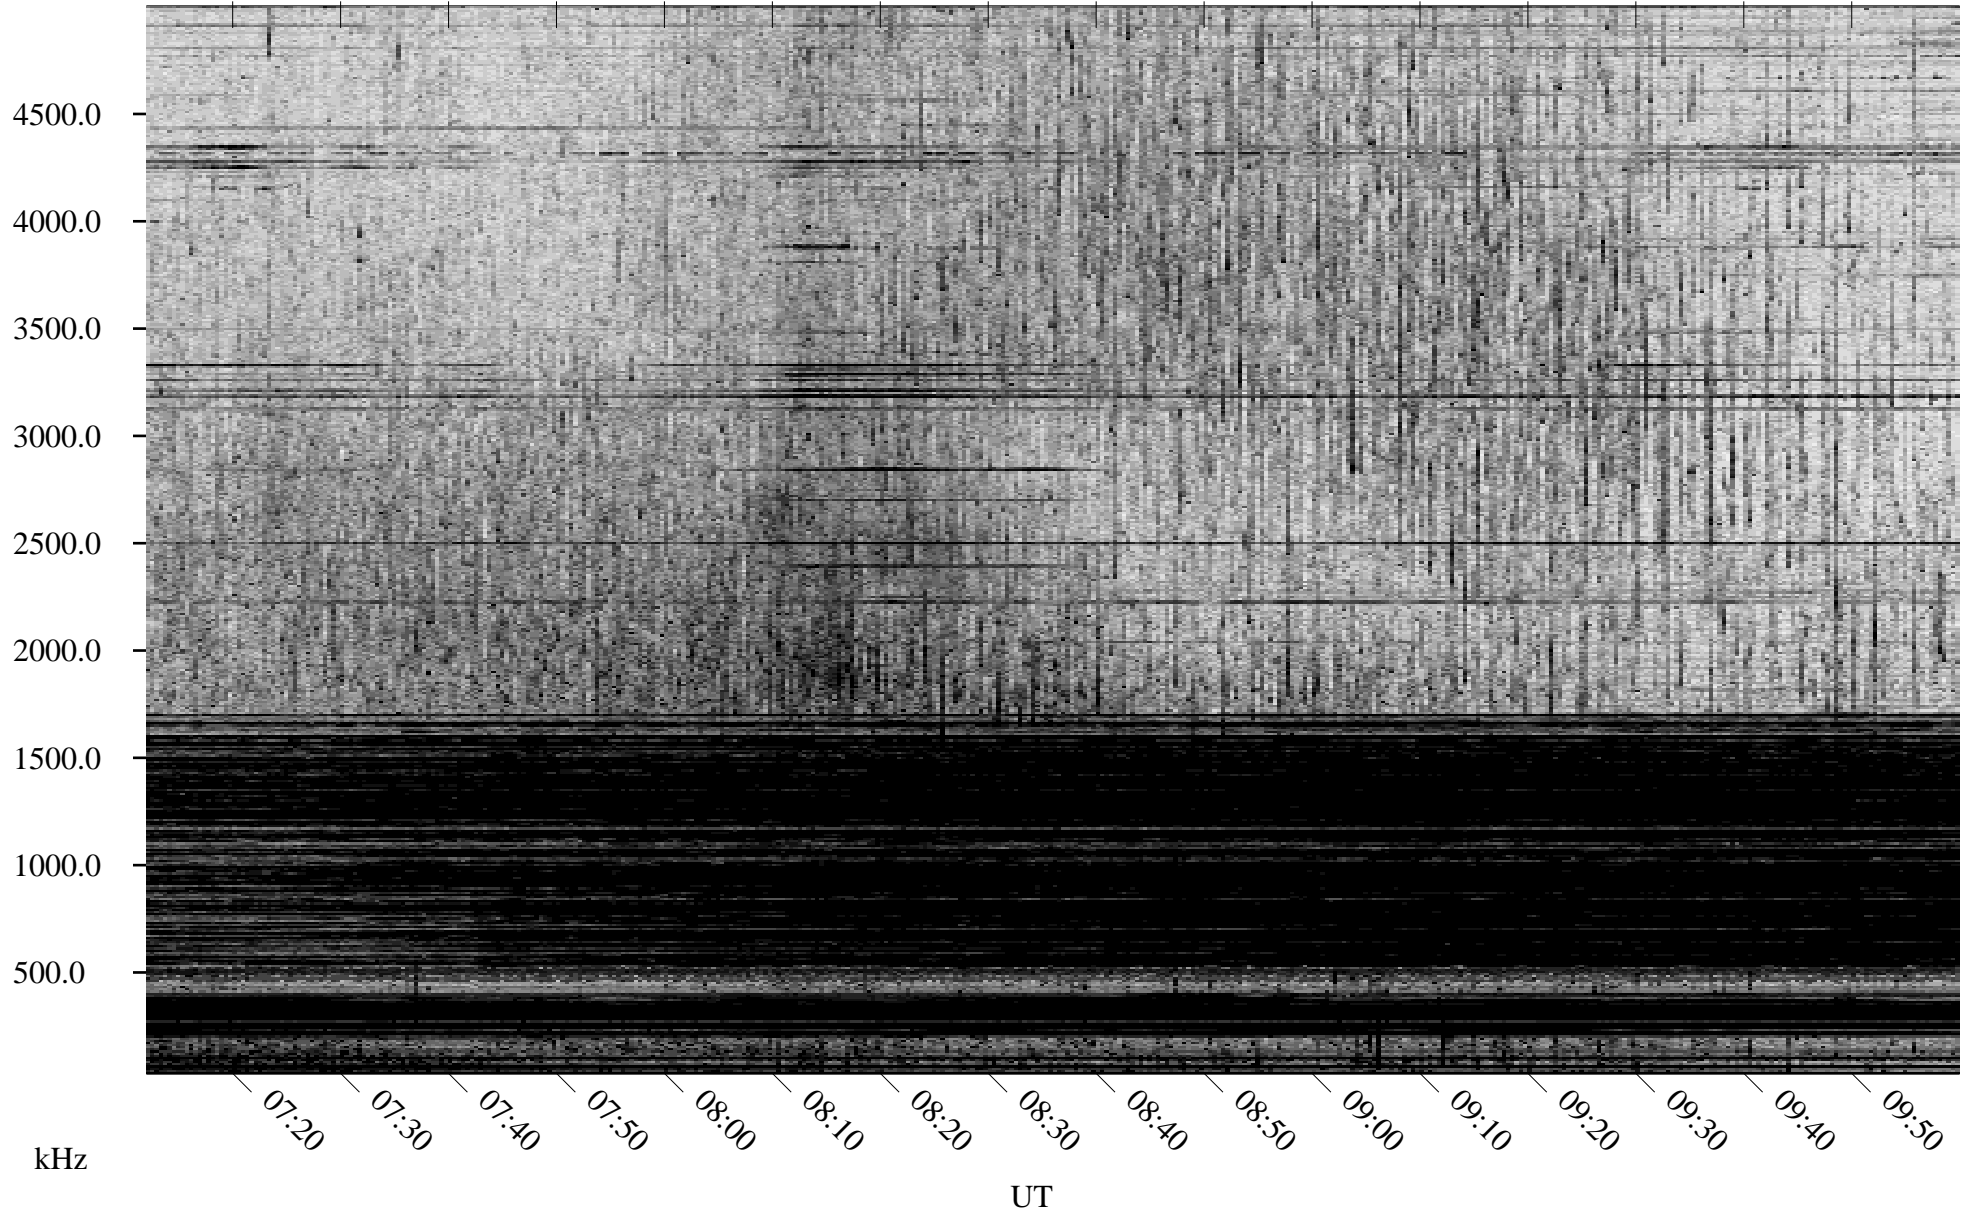

04/17/2006 Churchill, Manitoba

Linear Scale Black = 161 White = 15

ch06107l.r01m max_12

Page 1

04/17/2006 Churchill, Manitoba

Linear Scale Black = 161 White = 15

ch061071.r01m max_12

Page 2

04/18/2006 Churchill, Manitoba

Linear Scale Black = 161 White = 15

ch06107l.r01m max_12

Page 3

04/18/2006 Churchill, Manitoba

Linear Scale Black = 161 White = 15

ch06107l.r01m max_12

Page 4

04/18/2006 Churchill, Manitoba

Linear Scale Black = 161 White = 15

ch06107l.r01m max_12

Page 5

04/18/2006 Churchill, Manitoba

Linear Scale Black = 161 White = 15

ch06107l.r01m max_12

Page 6

04/18/2006 Churchill, Manitoba

Linear Scale Black = 161 White = 15

ch061071.r01m max_12

Page 7

04/18/2006 Churchill, Manitoba

Linear Scale Black = 161 White = 15

ch061071.r01m max_12

Page 8