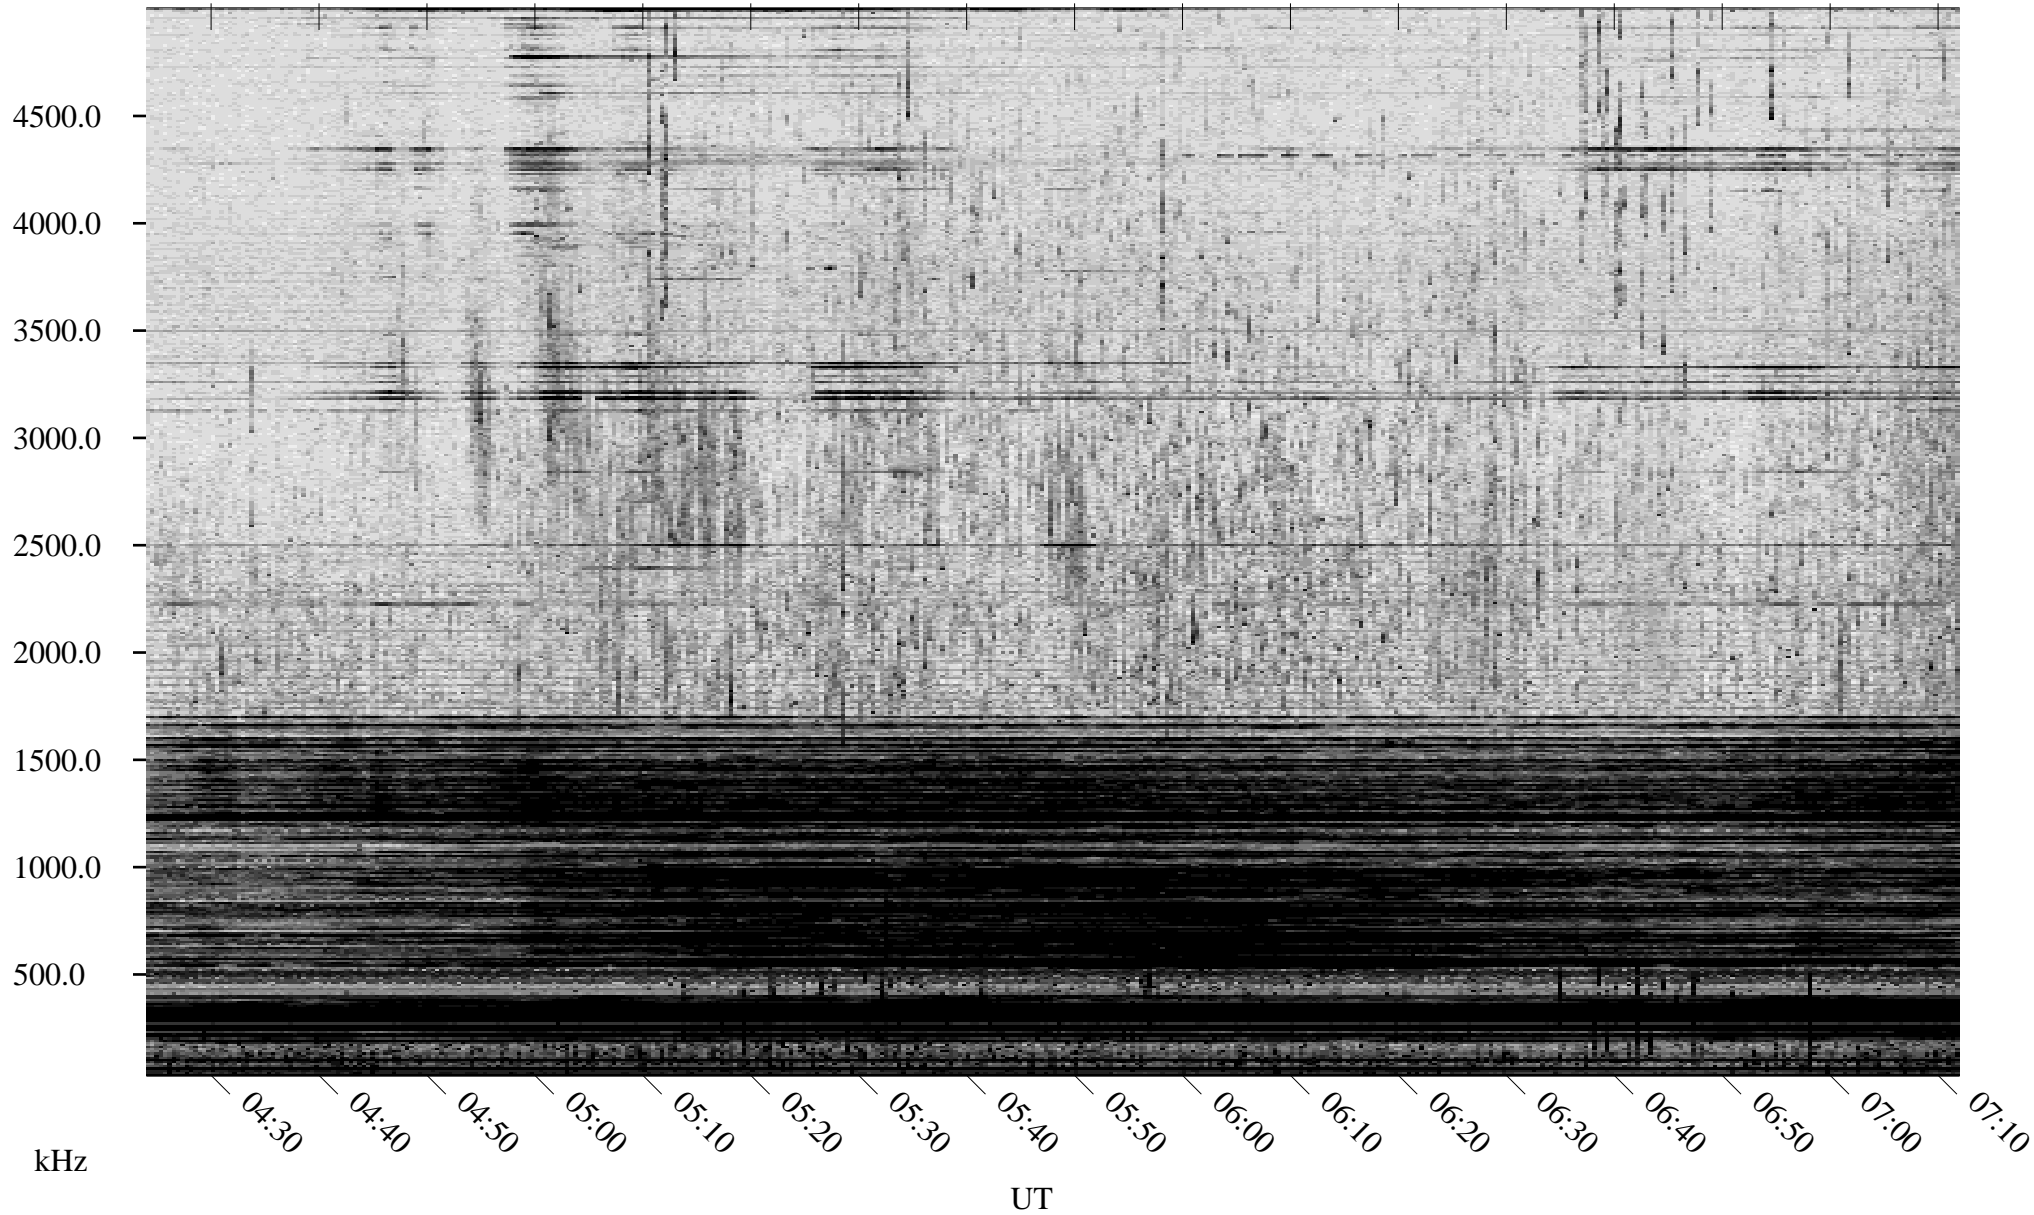

04/17/2006 Churchill, Manitoba

Linear Scale Black = 161 White = 15

ch06107l.r01m max_12

Page 1

04/17/2006 Churchill, Manitoba

Linear Scale Black = 161 White = 15

ch061071.r01m max_12

Page 2

04/18/2006 Churchill, Manitoba

Linear Scale Black = 161 White = 15

ch06107l.r01m max_12

Page 3

04/18/2006 Churchill, Manitoba

Linear Scale Black = 161 White = 15

ch06107l.r01m max_12

Page 4

04/18/2006 Churchill, Manitoba

Linear Scale Black = 161 White = 15

ch06107l.r01m max_12

Page 5

04/18/2006 Churchill, Manitoba

Linear Scale Black = 161 White = 15

ch06107l.r01m max_12

Page 6

04/18/2006 Churchill, Manitoba

Linear Scale Black = 161 White = 15

ch061071.r01m max_12

Page 7

04/18/2006 Churchill, Manitoba

Linear Scale Black = 161 White = 15

ch061071.r01m max_12

Page 8