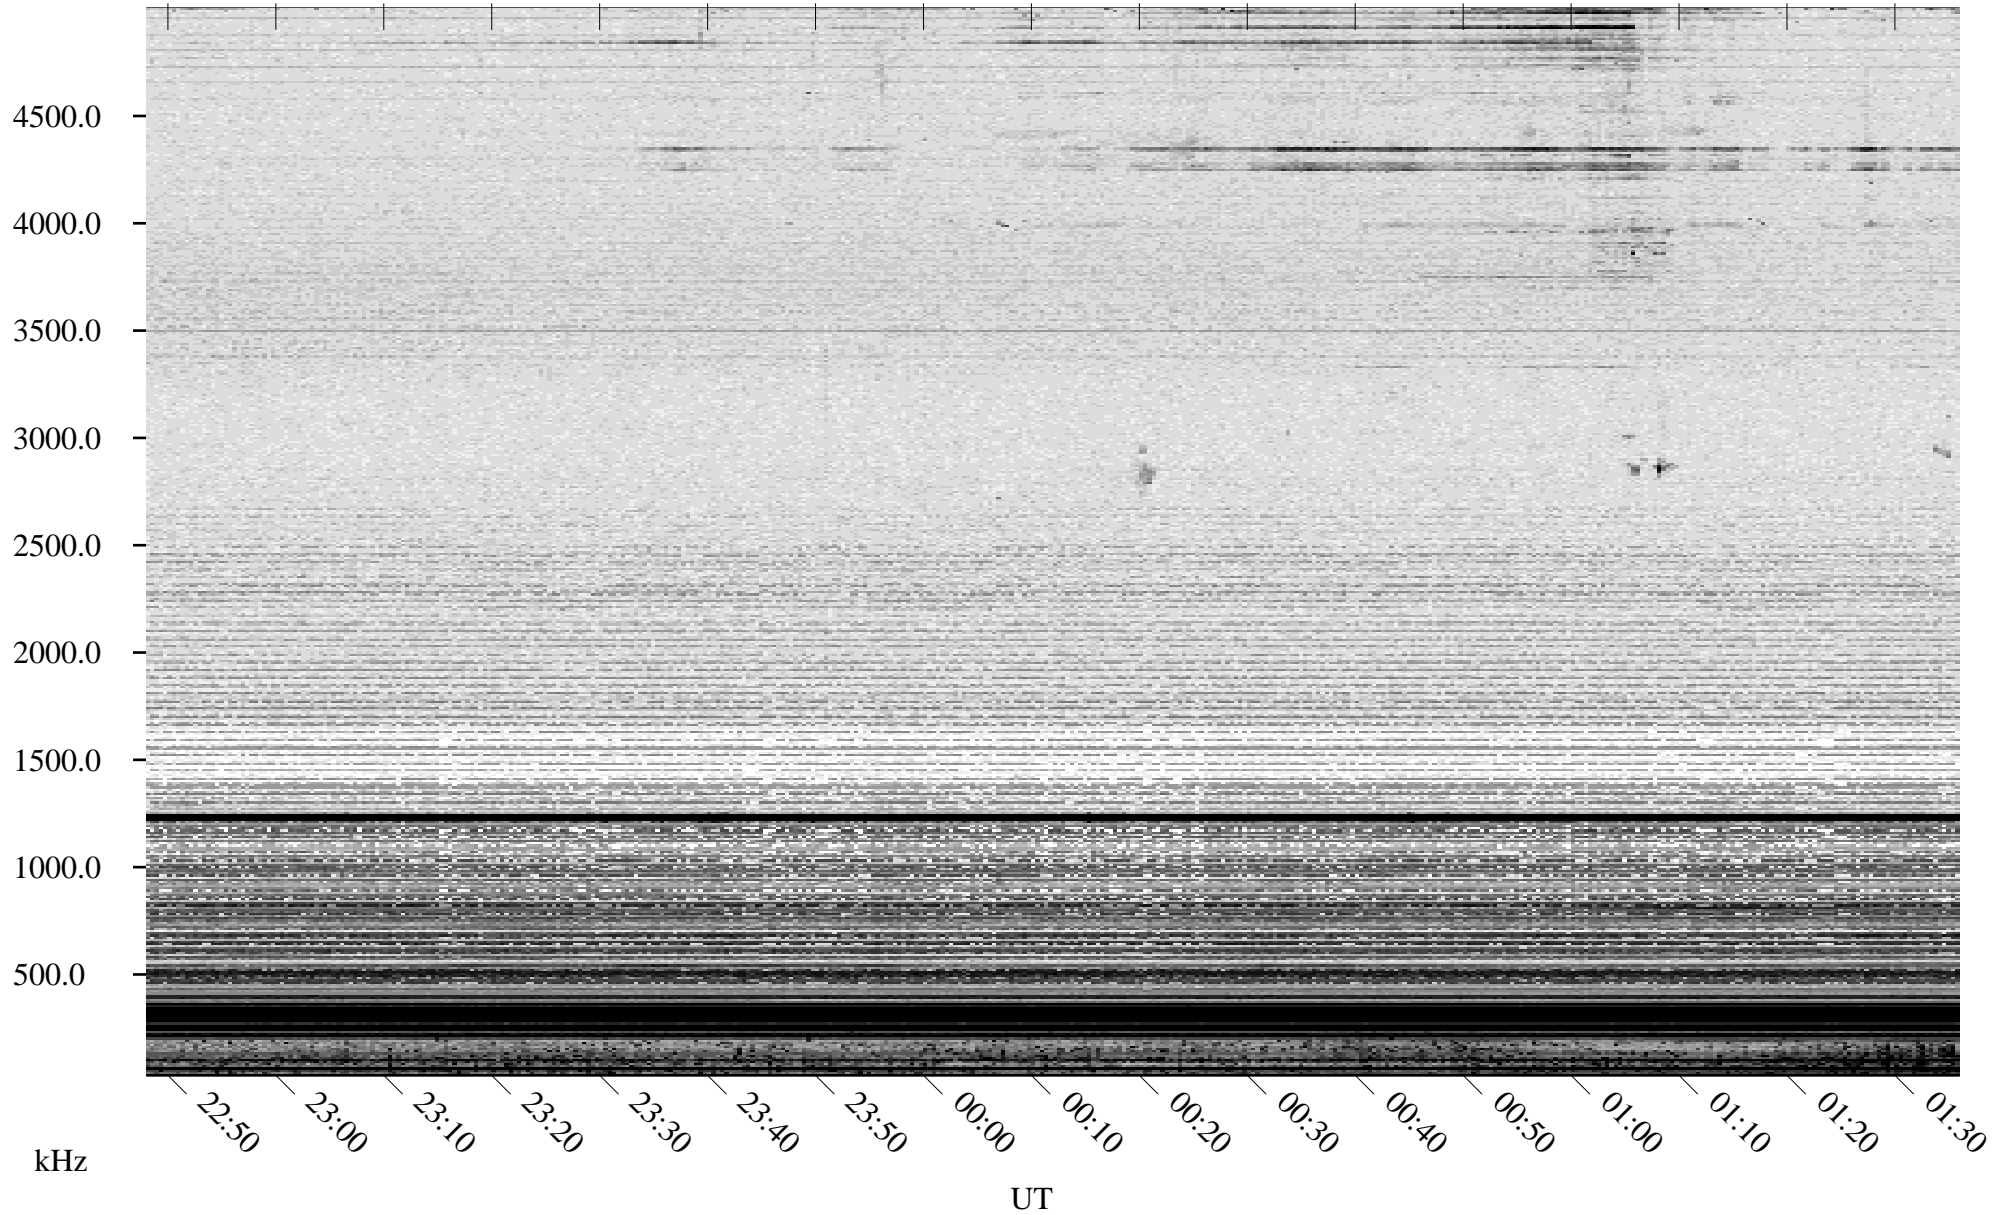

04/17/2006 Churchill, Manitoba

Linear Scale Black = 161 White = 15

ch06107l.r01m max_12

Page 1

04/17/2006 Churchill, Manitoba

Linear Scale Black = 161 White = 15

ch061071.r01m max_12

Page 2

04/18/2006 Churchill, Manitoba

Linear Scale Black = 161 White = 15

ch06107l.r01m max_12

Page 3

04/18/2006 Churchill, Manitoba

Linear Scale Black = 161 White = 15

ch06107l.r01m max_12

Page 4

04/18/2006 Churchill, Manitoba

Linear Scale Black = 161 White = 15

ch06107l.r01m max_12

Page 5

04/18/2006 Churchill, Manitoba

Linear Scale Black = 161 White = 15

ch06107l.r01m max_12

Page 6

04/18/2006 Churchill, Manitoba

Linear Scale Black = 161 White = 15

ch061071.r01m max_12

Page 7

04/18/2006 Churchill, Manitoba

Linear Scale Black = 161 White = 15

ch061071.r01m max_12

Page 8