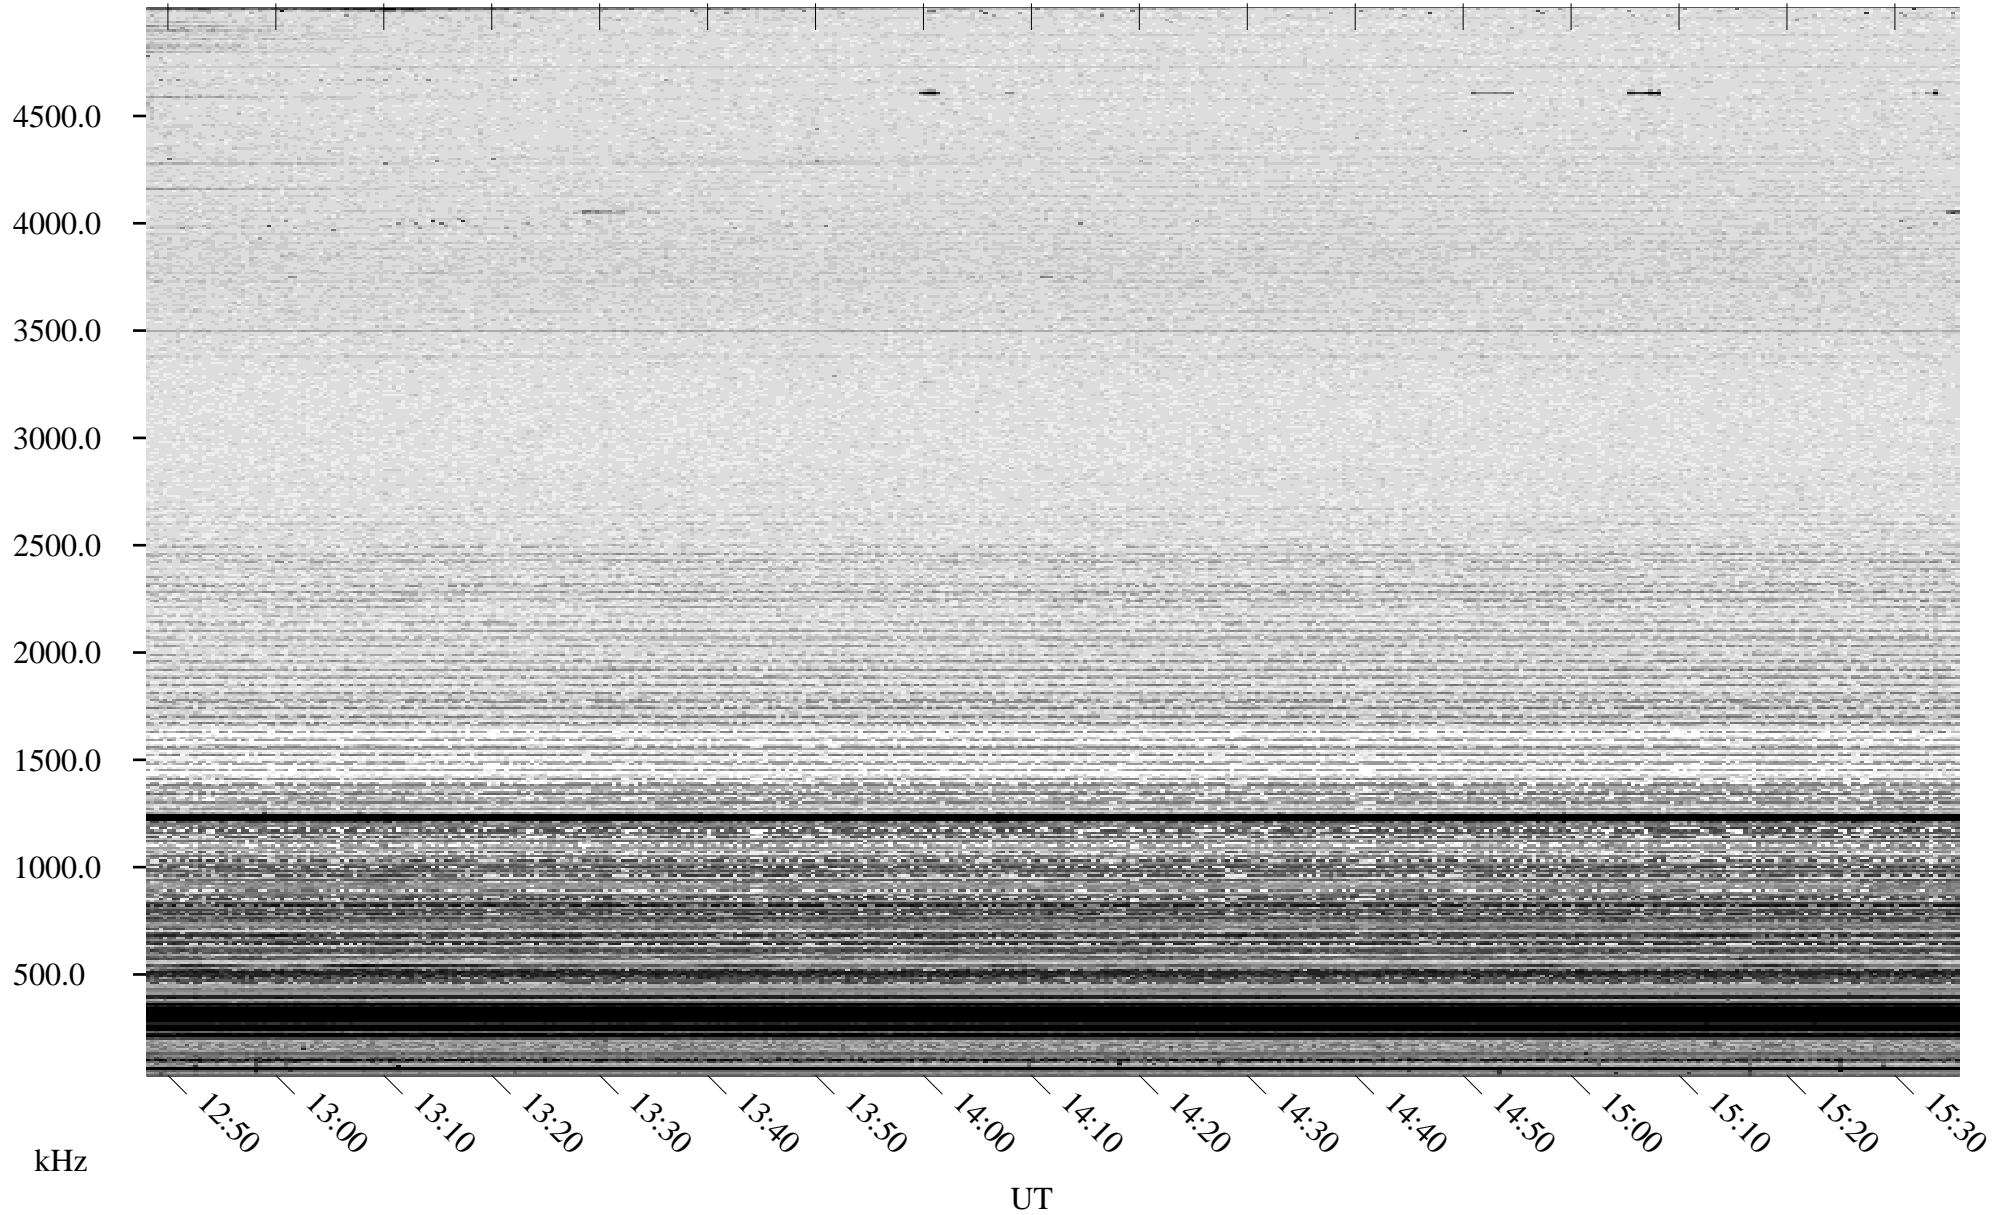

04/17/2006 Churchill, Manitoba

Linear Scale Black = 161 White = 15

ch06107l.r01m max_12

Page 1

04/17/2006 Churchill, Manitoba

Linear Scale Black = 161 White = 15

ch061071.r01m max_12

Page 2

04/18/2006 Churchill, Manitoba

Linear Scale Black = 161 White = 15

ch06107l.r01m max_12

Page 3

04/18/2006 Churchill, Manitoba

Linear Scale Black = 161 White = 15

ch06107l.r01m max_12

Page 4

04/18/2006 Churchill, Manitoba

Linear Scale Black = 161 White = 15

ch06107l.r01m max_12

Page 5

04/18/2006 Churchill, Manitoba

Linear Scale Black = 161 White = 15

ch06107l.r01m max_12

Page 6

04/18/2006 Churchill, Manitoba

Linear Scale Black = 161 White = 15

ch061071.r01m max_12

Page 7

04/18/2006 Churchill, Manitoba

Linear Scale Black = 161 White = 15

ch061071.r01m max_12

Page 8