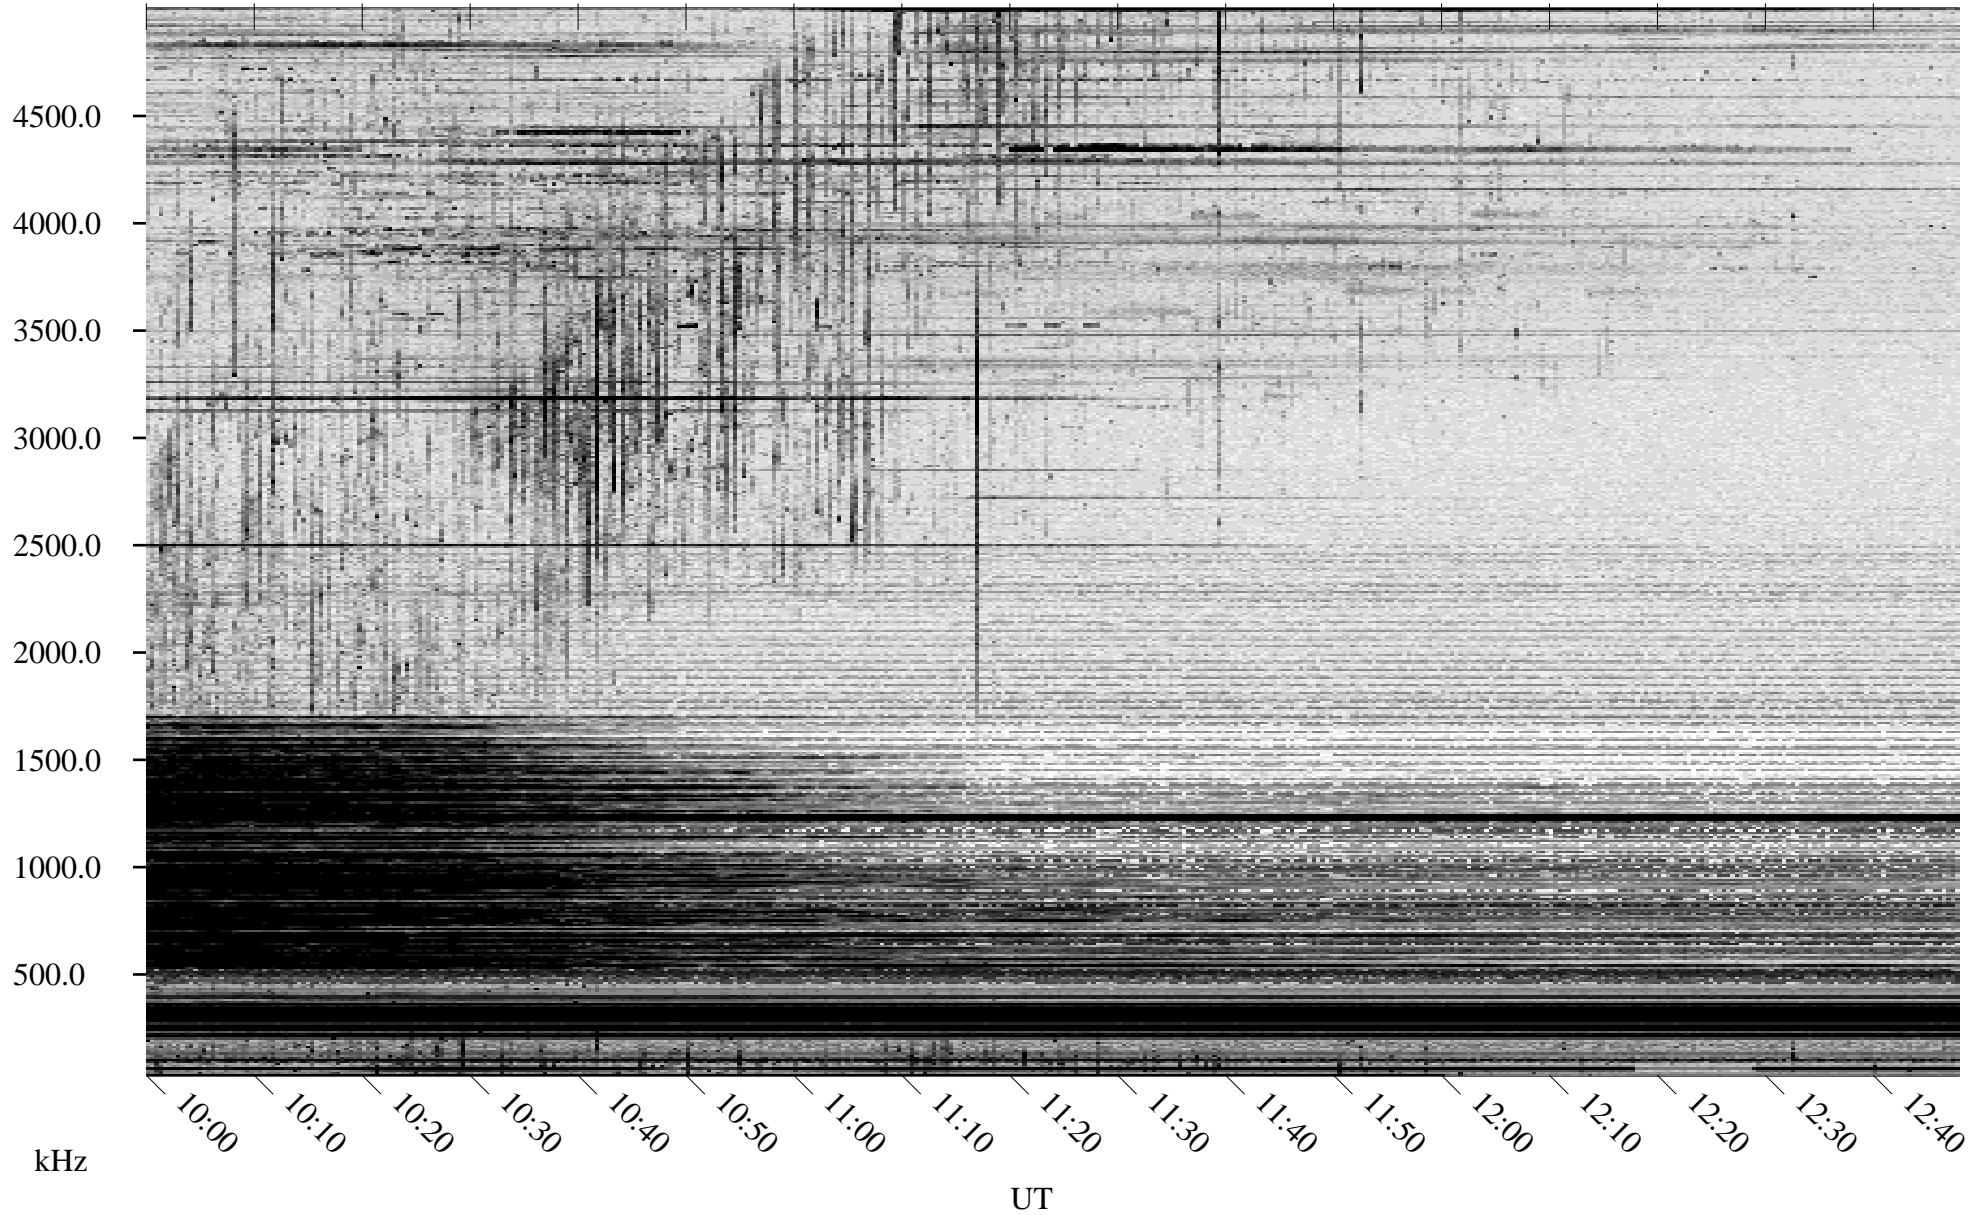

04/17/2006 Churchill, Manitoba

Linear Scale Black = 161 White = 15

ch06107l.r01m max_12

Page 1

04/17/2006 Churchill, Manitoba

Linear Scale Black = 161 White = 15

ch061071.r01m max_12

Page 2

04/18/2006 Churchill, Manitoba

Linear Scale Black = 161 White = 15

ch06107l.r01m max_12

Page 3

04/18/2006 Churchill, Manitoba

Linear Scale Black = 161 White = 15

ch06107l.r01m max_12

Page 4

04/18/2006 Churchill, Manitoba

Linear Scale Black = 161 White = 15

ch06107l.r01m max_12

Page 5

04/18/2006 Churchill, Manitoba

Linear Scale Black = 161 White = 15

ch06107l.r01m max_12

Page 6

04/18/2006 Churchill, Manitoba

Linear Scale Black = 161 White = 15

ch061071.r01m max_12

Page 7

04/18/2006 Churchill, Manitoba

Linear Scale Black = 161 White = 15

ch061071.r01m max_12

Page 8