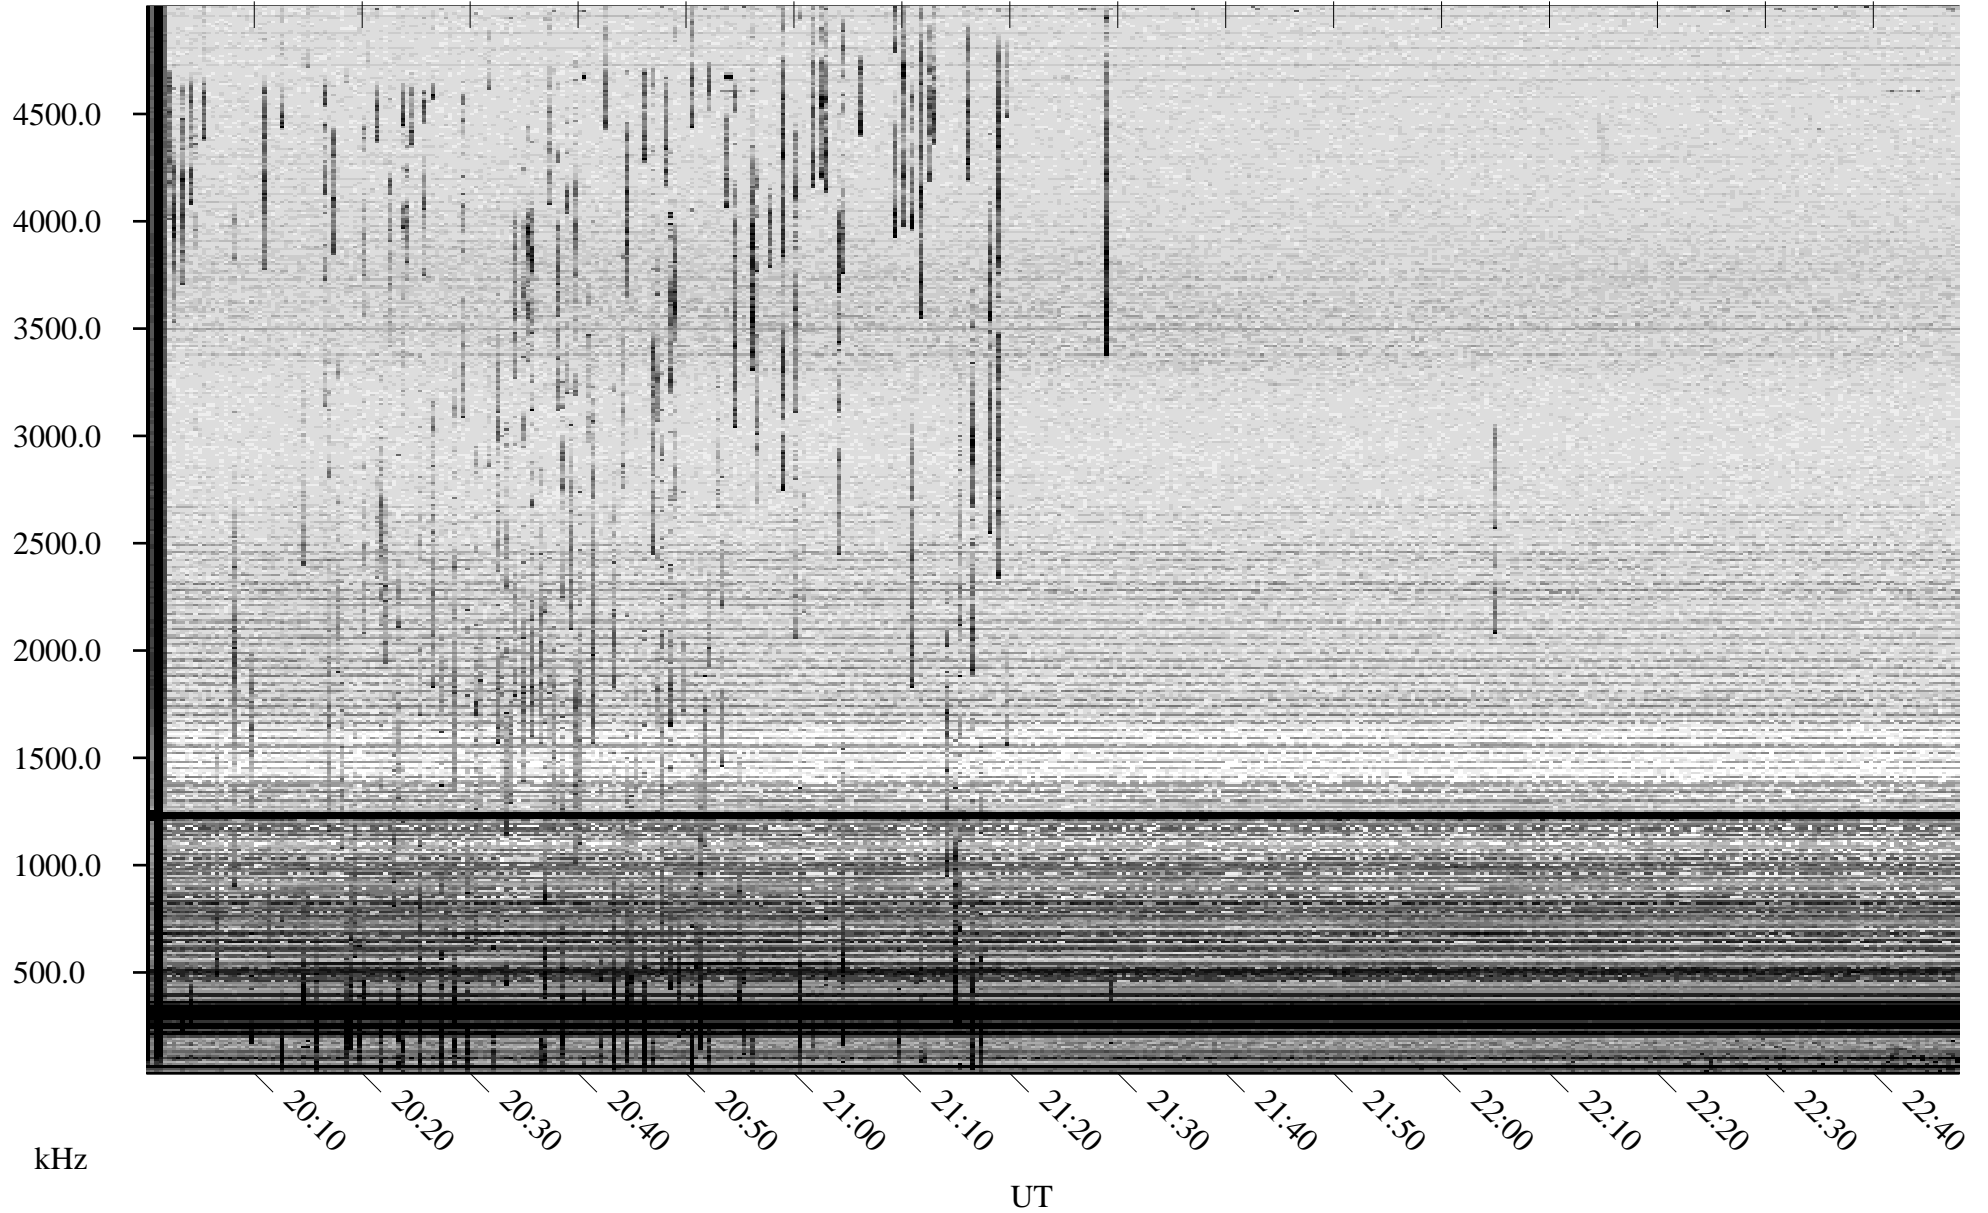

04/17/2006 Churchill, Manitoba

Linear Scale Black = 161 White = 15

ch06107l.r01m max_12

Page 1

04/17/2006 Churchill, Manitoba

Linear Scale Black = 161 White = 15

ch061071.r01m max_12

Page 2

04/18/2006 Churchill, Manitoba

Linear Scale Black = 161 White = 15

ch06107l.r01m max_12

Page 3

04/18/2006 Churchill, Manitoba

Linear Scale Black = 161 White = 15

ch06107l.r01m max_12

Page 4

04/18/2006 Churchill, Manitoba

Linear Scale Black = 161 White = 15

ch06107l.r01m max_12

Page 5

04/18/2006 Churchill, Manitoba

Linear Scale Black = 161 White = 15

ch06107l.r01m max_12

Page 6

04/18/2006 Churchill, Manitoba

Linear Scale Black = 161 White = 15

ch061071.r01m max_12

Page 7

04/18/2006 Churchill, Manitoba

Linear Scale Black = 161 White = 15

ch061071.r01m max_12

Page 8