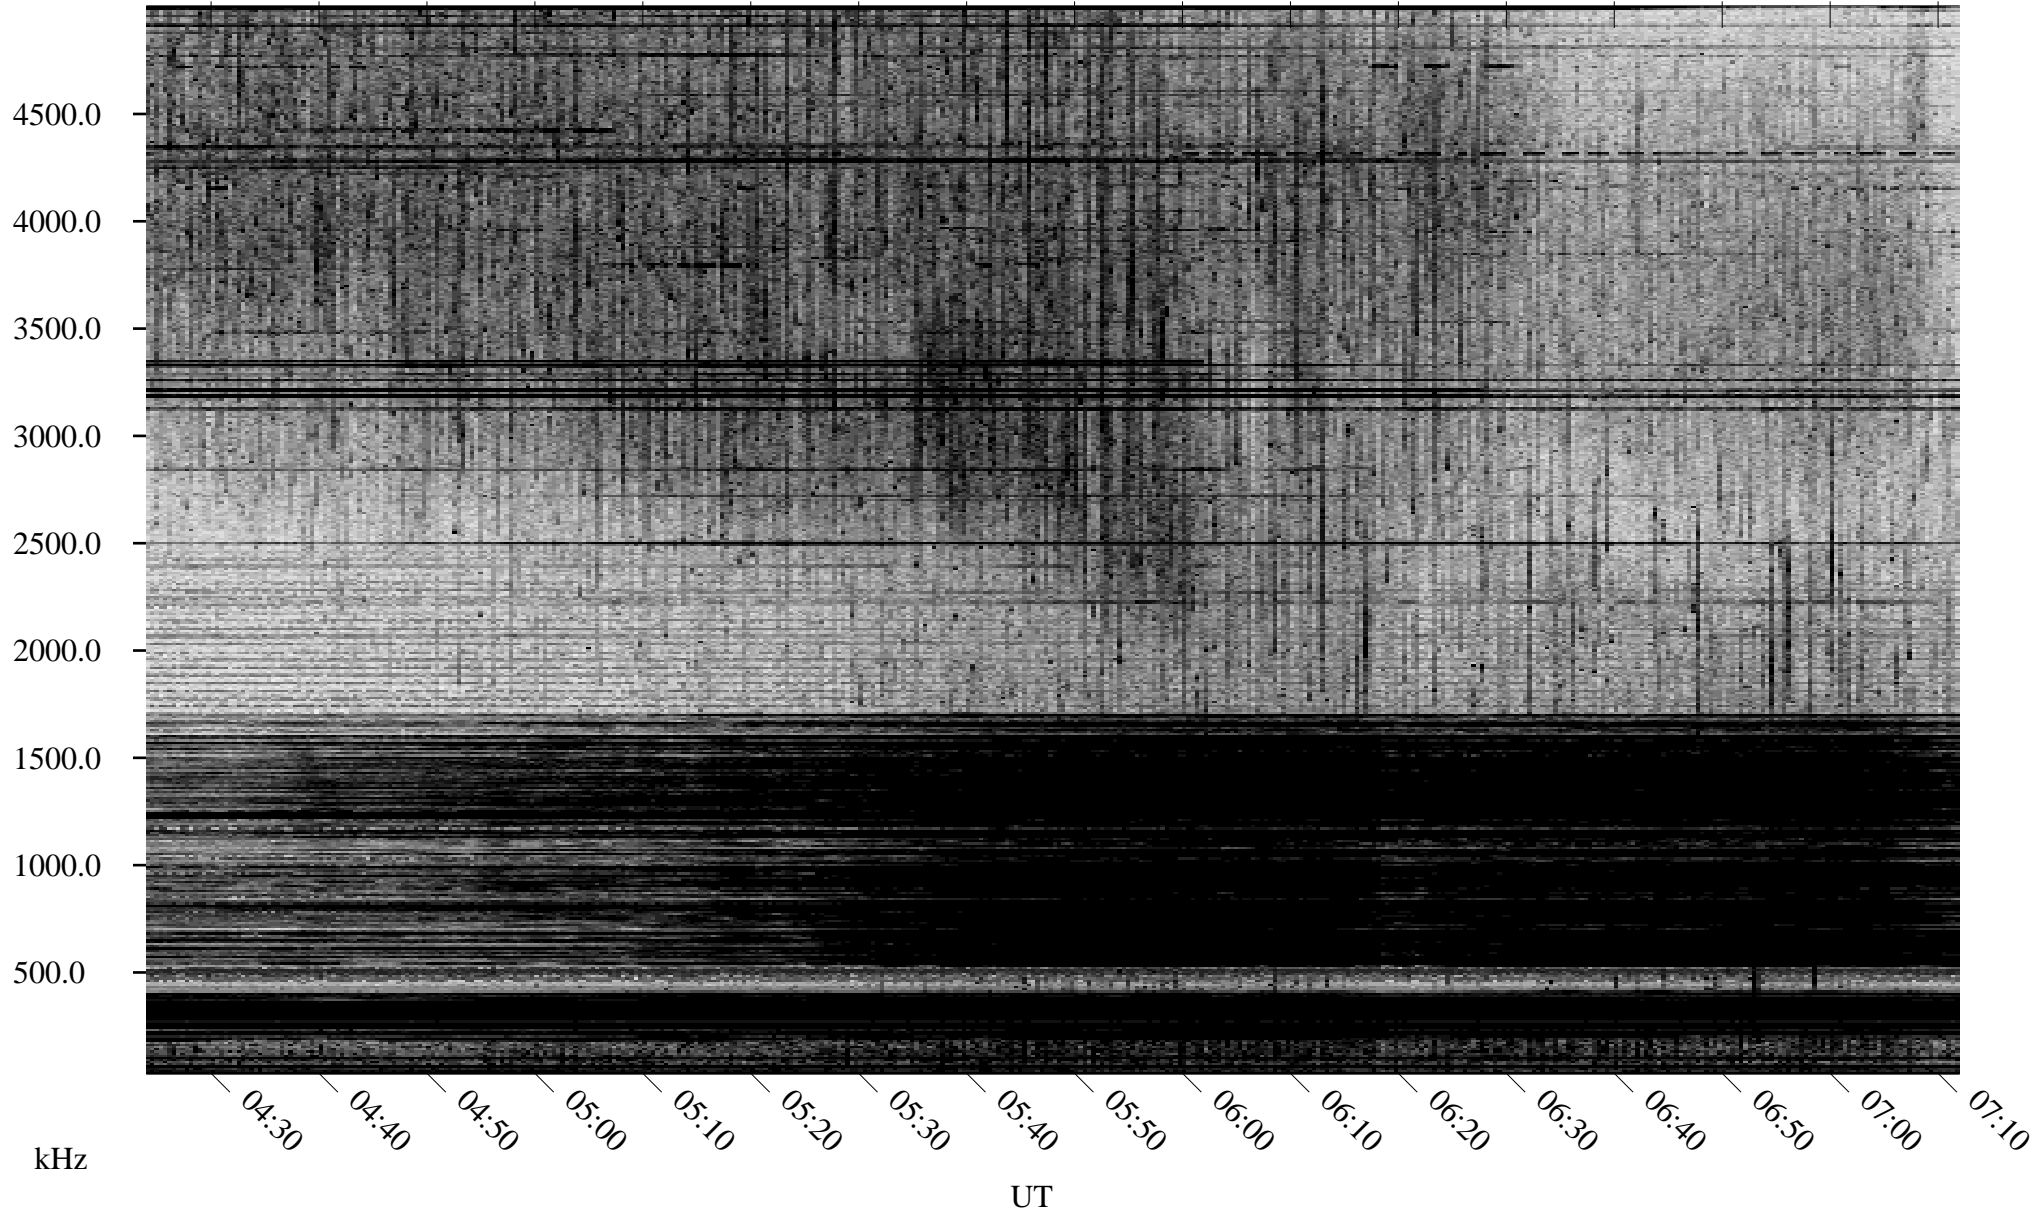

04/18/2006 Churchill, Manitoba

Linear Scale Black = 161 White = 15

ch06108l.r00m max_12

Page 1

04/18/2006 Churchill, Manitoba

Linear Scale Black = 161 White = 15

ch06108l.r00m max_12

Page 2

04/19/2006 Churchill, Manitoba

Linear Scale Black = 161 White = 15

ch06108l.r00m max_12

Page 3

04/19/2006 Churchill, Manitoba

Linear Scale Black = 161 White = 15

ch06108l.r00m max_12

Page 4

04/19/2006 Churchill, Manitoba

Linear Scale Black = 161 White = 15

ch06108l.r00m max_12

Page 5

04/19/2006 Churchill, Manitoba

Linear Scale Black = 161 White = 15

ch06108l.r00m max_12

Page 6

04/19/2006 Churchill, Manitoba

Linear Scale Black = 161 White = 15

ch06108l.r00m max_12

Page 7

04/19/2006 Churchill, Manitoba

Linear Scale Black = 161 White = 15

ch06108l.r00m max_12

Page 8