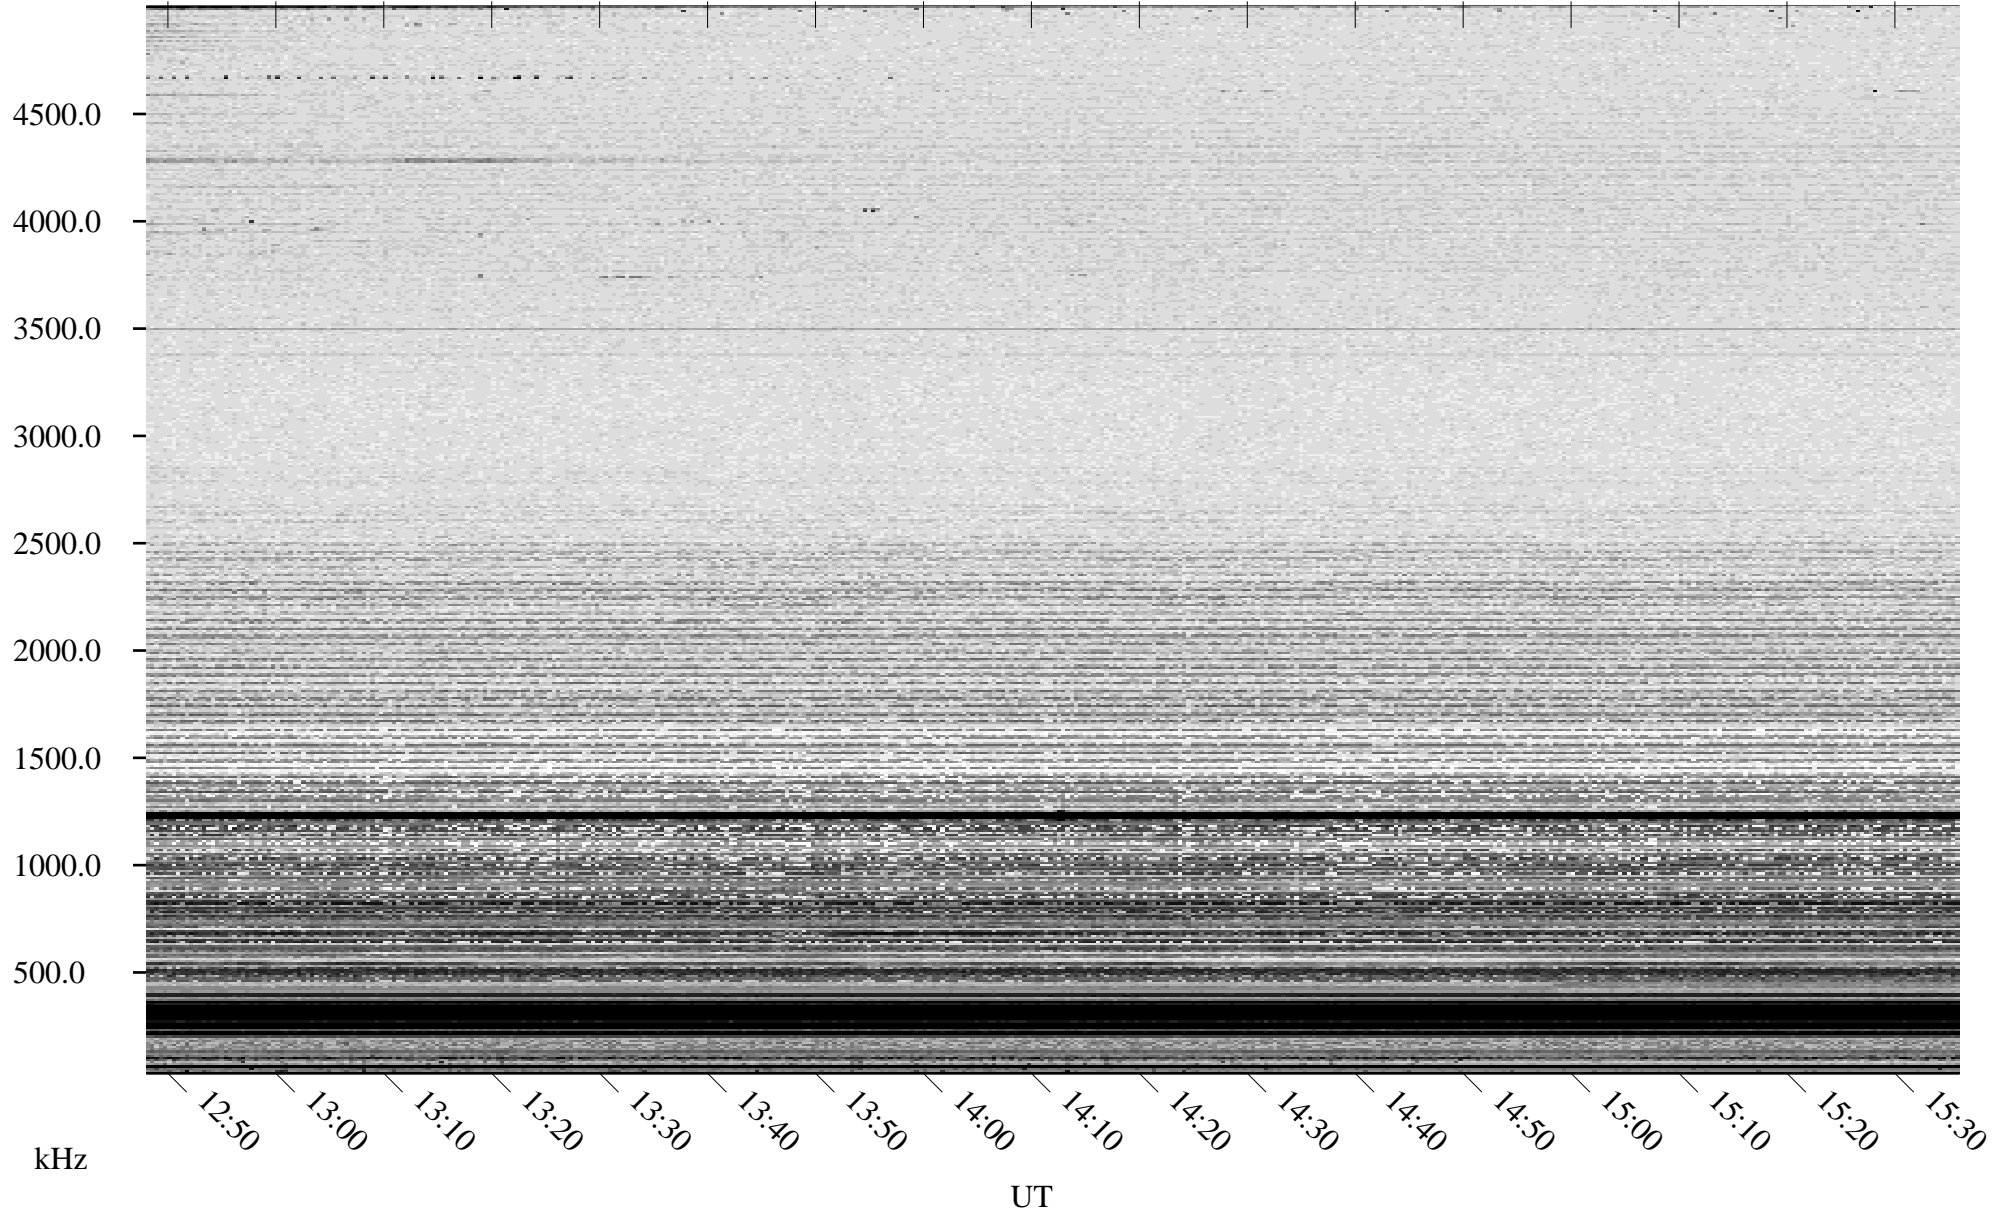

04/18/2006 Churchill, Manitoba

Linear Scale Black = 161 White = 15

ch06108l.r00m max_12

Page 1

04/18/2006 Churchill, Manitoba

Linear Scale Black = 161 White = 15

ch06108l.r00m max_12

Page 2

04/19/2006 Churchill, Manitoba

Linear Scale Black = 161 White = 15

ch06108l.r00m max_12

Page 3

04/19/2006 Churchill, Manitoba

Linear Scale Black = 161 White = 15

ch06108l.r00m max_12

Page 4

04/19/2006 Churchill, Manitoba

Linear Scale Black = 161 White = 15

ch06108l.r00m max_12

Page 5

04/19/2006 Churchill, Manitoba

Linear Scale Black = 161 White = 15

ch06108l.r00m max_12

Page 6

04/19/2006 Churchill, Manitoba

Linear Scale Black = 161 White = 15

ch06108l.r00m max_12

Page 7

04/19/2006 Churchill, Manitoba

Linear Scale Black = 161 White = 15

ch06108l.r00m max_12

Page 8