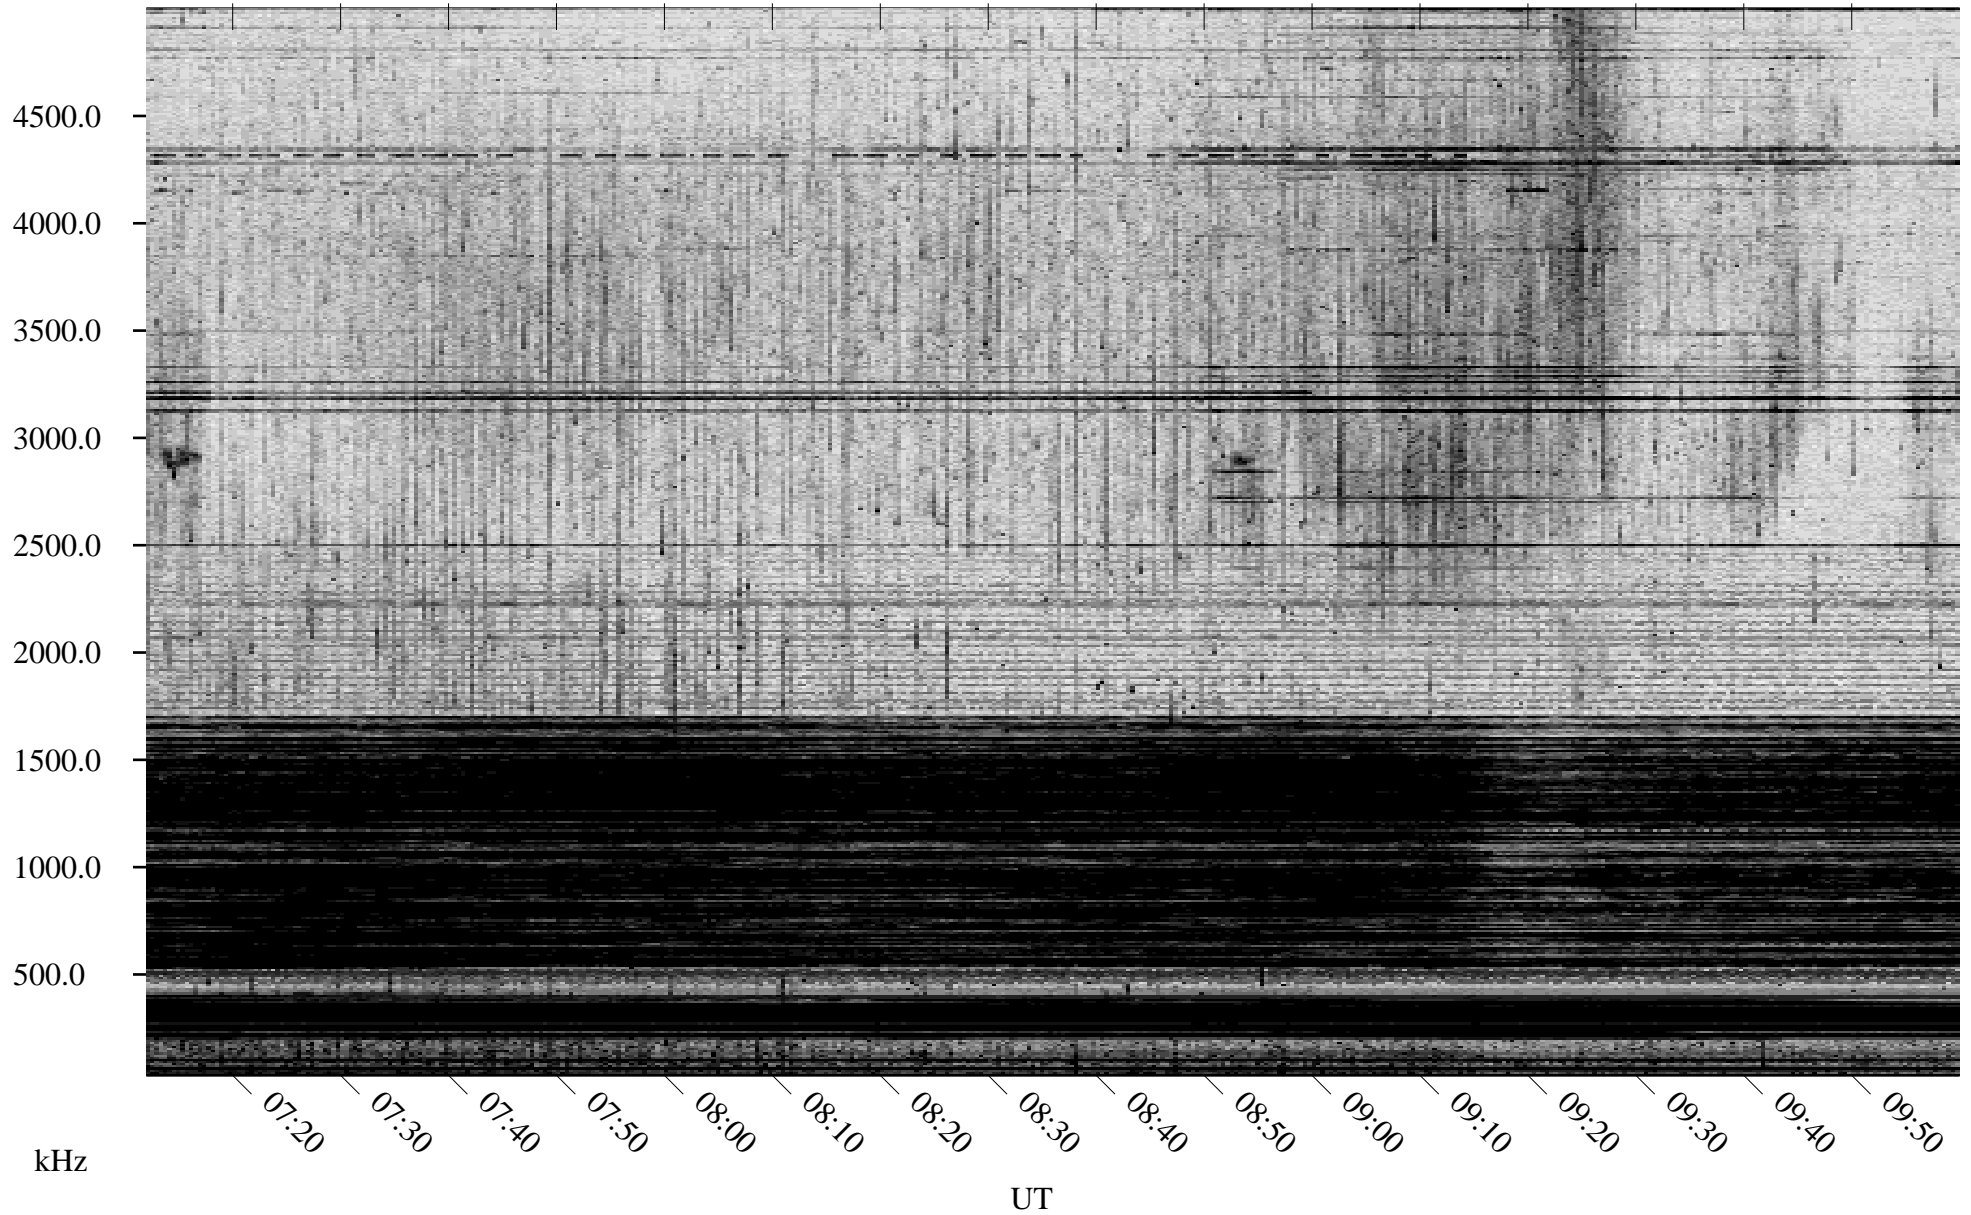

04/18/2006 Churchill, Manitoba

Linear Scale Black = 161 White = 15

ch06108l.r00m max_12

Page 1

04/18/2006 Churchill, Manitoba

Linear Scale Black = 161 White = 15

ch06108l.r00m max_12

Page 2

04/19/2006 Churchill, Manitoba

Linear Scale Black = 161 White = 15

ch06108l.r00m max_12

Page 3

04/19/2006 Churchill, Manitoba

Linear Scale Black = 161 White = 15

ch06108l.r00m max_12

Page 4

04/19/2006 Churchill, Manitoba

Linear Scale Black = 161 White = 15

ch06108l.r00m max_12

Page 5

04/19/2006 Churchill, Manitoba

Linear Scale Black = 161 White = 15

ch06108l.r00m max_12

Page 6

04/19/2006 Churchill, Manitoba

Linear Scale Black = 161 White = 15

ch06108l.r00m max_12

Page 7

04/19/2006 Churchill, Manitoba

Linear Scale Black = 161 White = 15

ch06108l.r00m max_12

Page 8