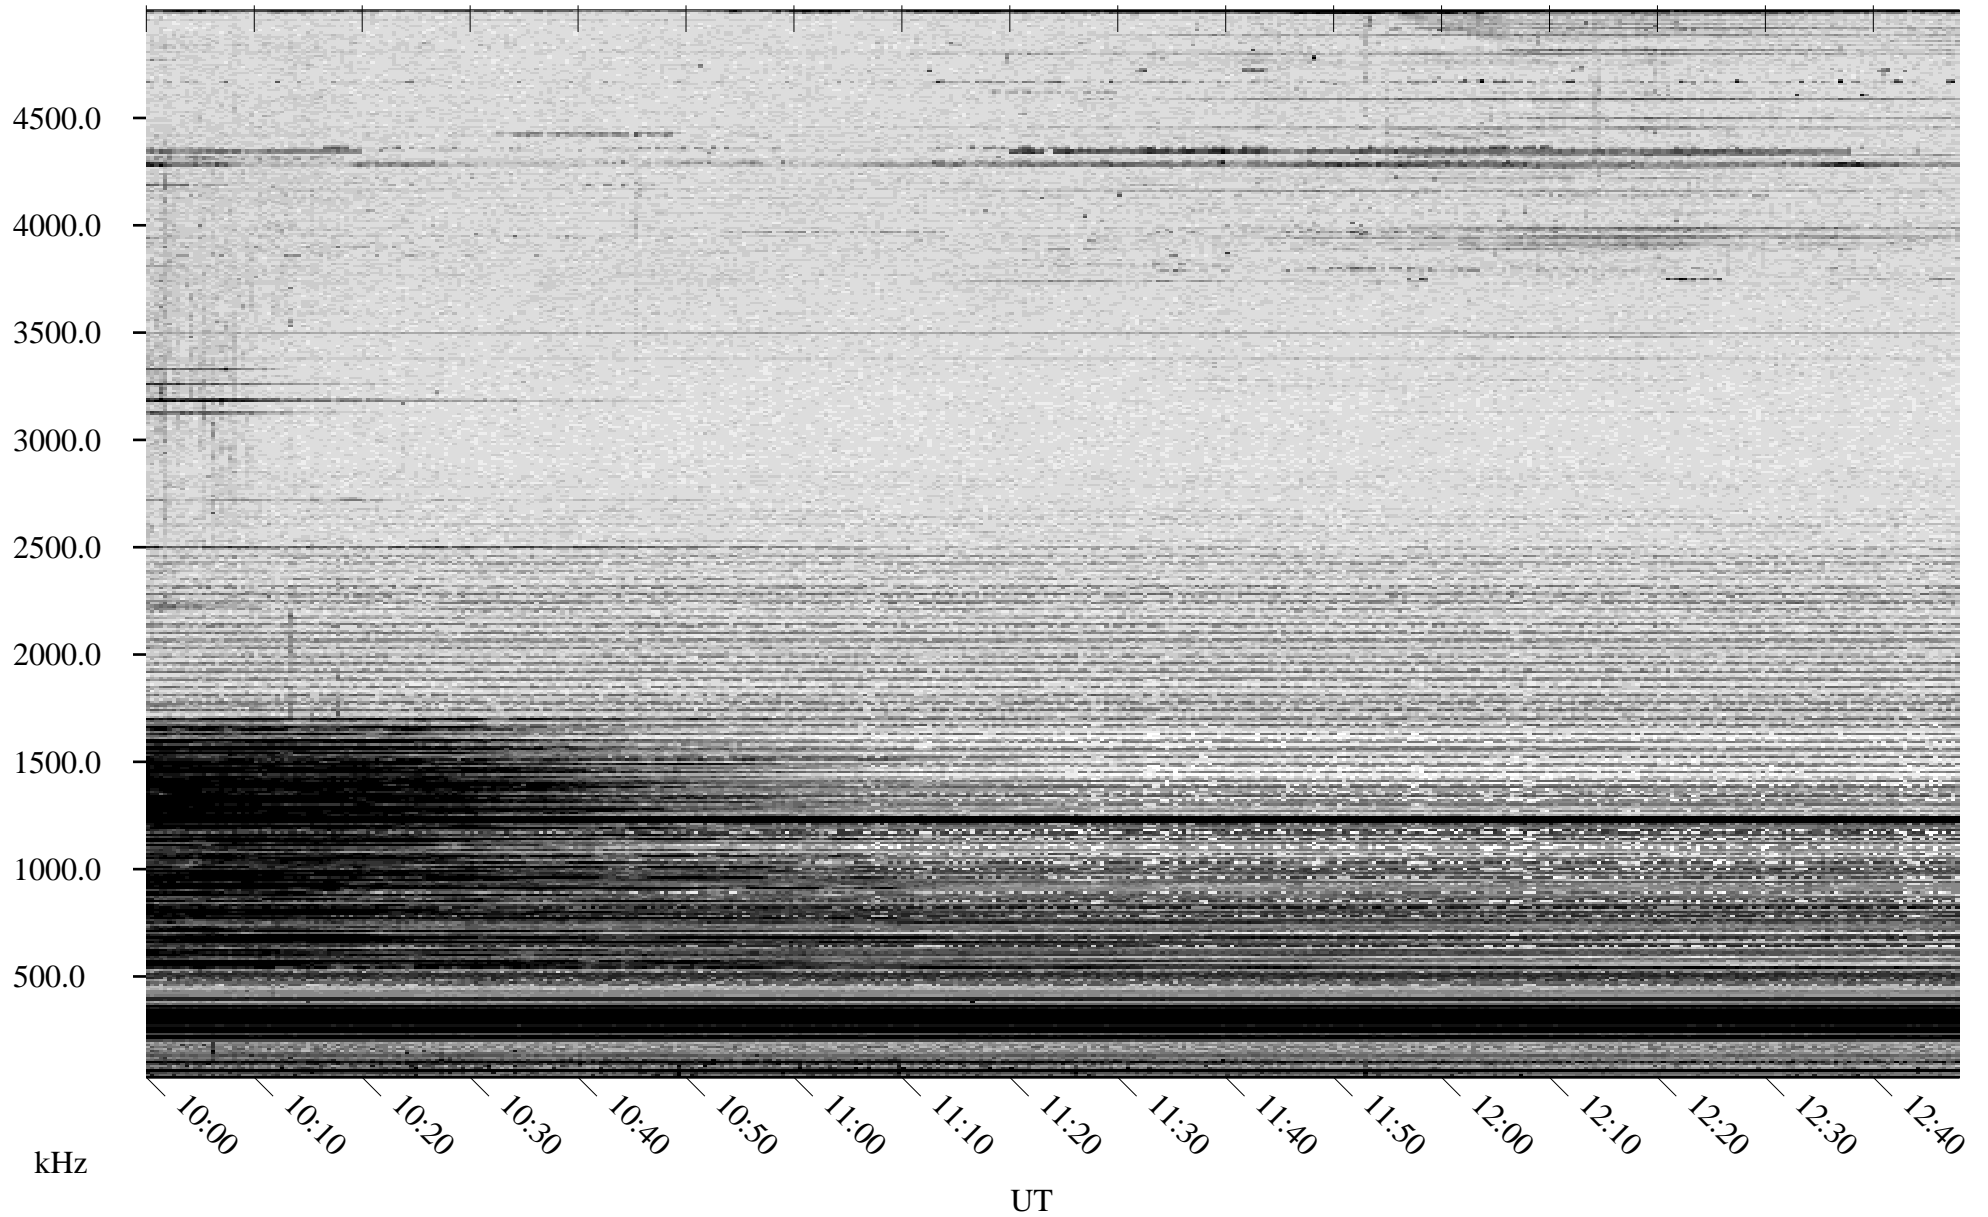

04/18/2006 Churchill, Manitoba

Linear Scale Black = 161 White = 15

ch06108l.r00m max_12

Page 1

04/18/2006 Churchill, Manitoba

Linear Scale Black = 161 White = 15

ch06108l.r00m max_12

Page 2

04/19/2006 Churchill, Manitoba

Linear Scale Black = 161 White = 15

ch06108l.r00m max_12

Page 3

04/19/2006 Churchill, Manitoba

Linear Scale Black = 161 White = 15

ch06108l.r00m max_12

Page 4

04/19/2006 Churchill, Manitoba

Linear Scale Black = 161 White = 15

ch06108l.r00m max_12

Page 5

04/19/2006 Churchill, Manitoba

Linear Scale Black = 161 White = 15

ch06108l.r00m max_12

Page 6

04/19/2006 Churchill, Manitoba

Linear Scale Black = 161 White = 15

ch06108l.r00m max_12

Page 7

04/19/2006 Churchill, Manitoba

Linear Scale Black = 161 White = 15

ch06108l.r00m max_12

Page 8