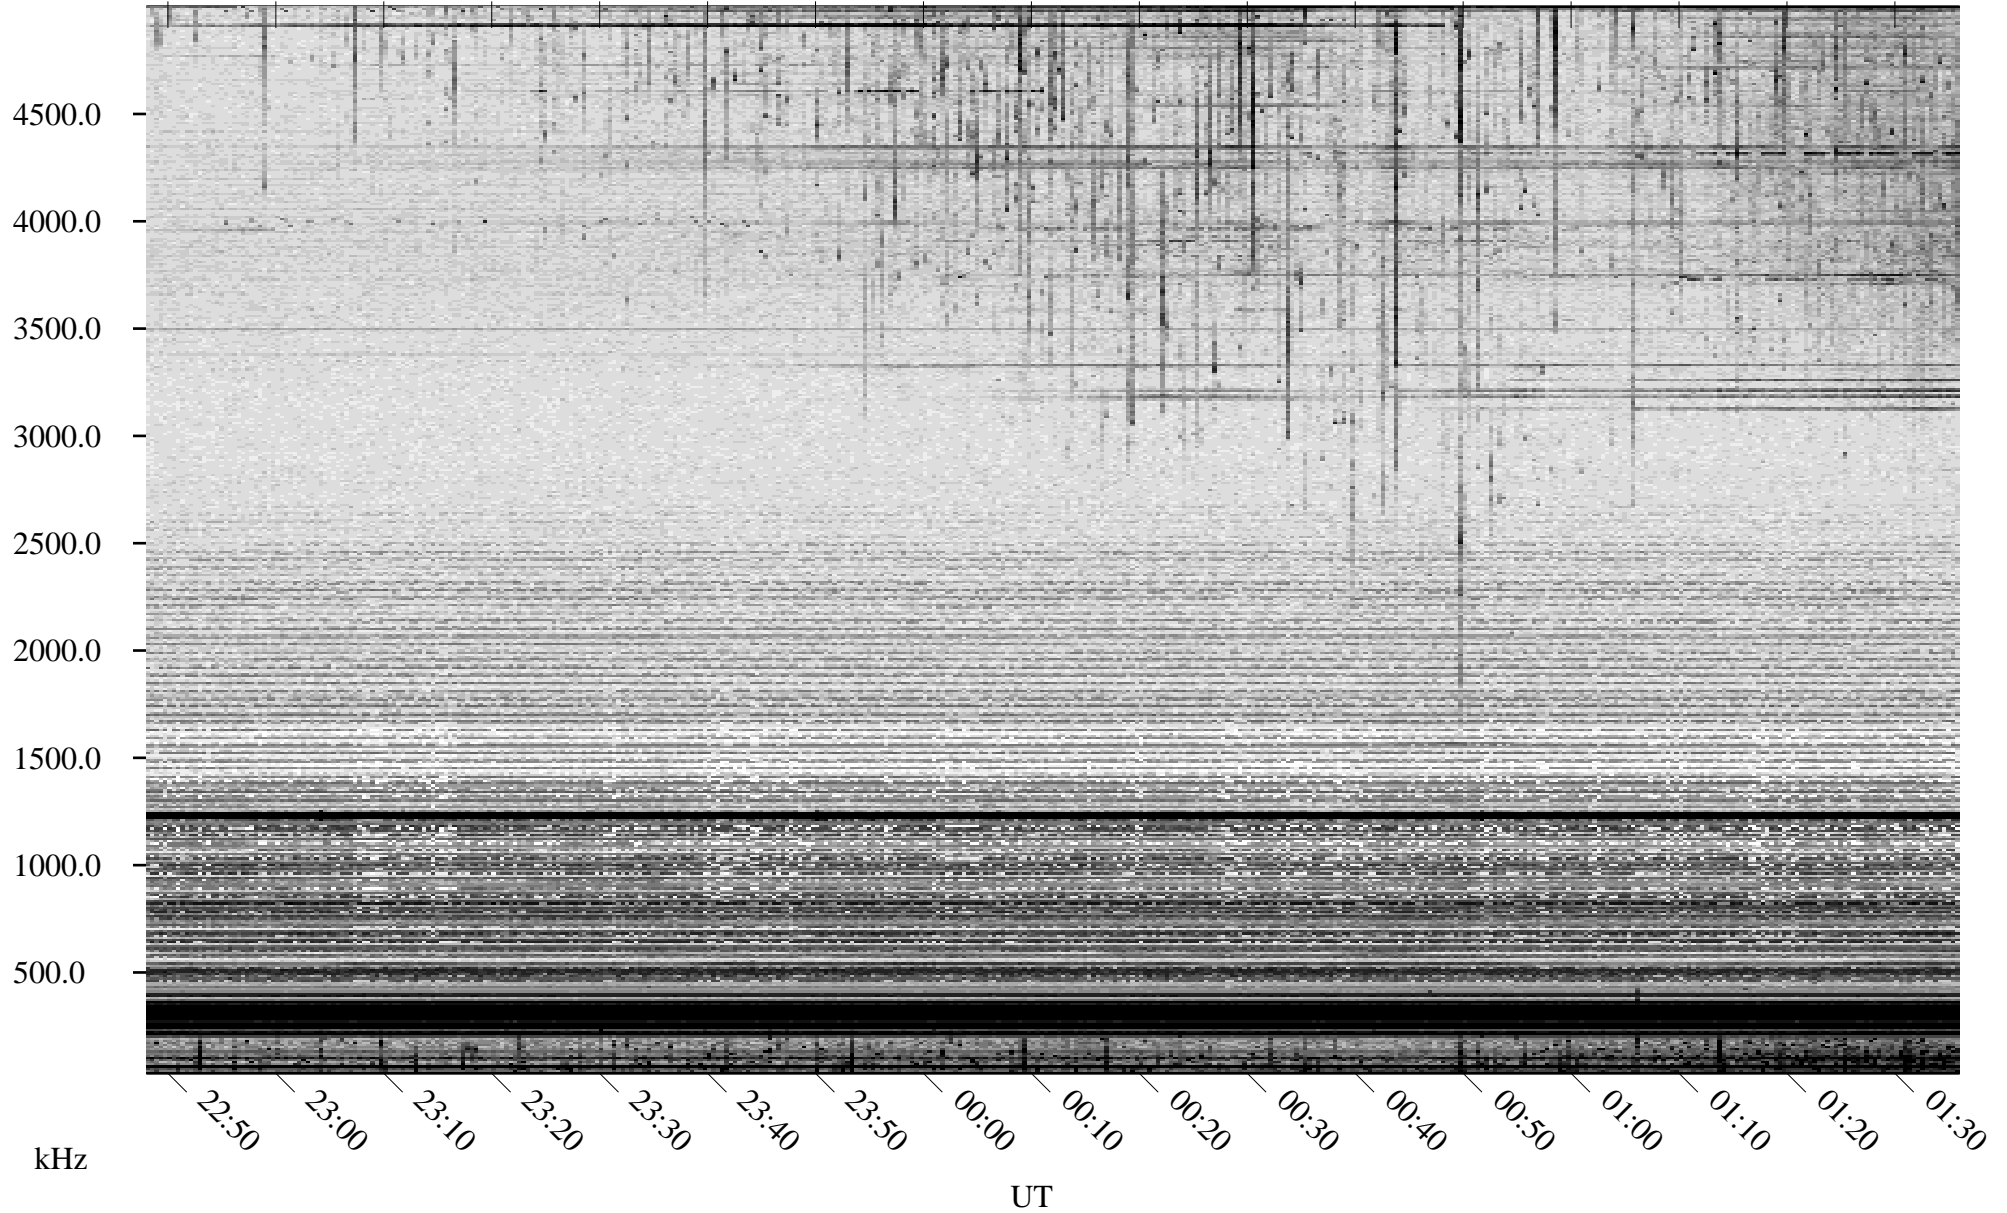

04/18/2006 Churchill, Manitoba

Linear Scale Black = 161 White = 15

ch06108l.r00m max_12

Page 1

04/18/2006 Churchill, Manitoba

Linear Scale Black = 161 White = 15

ch06108l.r00m max_12

Page 2

04/19/2006 Churchill, Manitoba

Linear Scale Black = 161 White = 15

ch06108l.r00m max_12

Page 3

04/19/2006 Churchill, Manitoba

Linear Scale Black = 161 White = 15

ch06108l.r00m max_12

Page 4

04/19/2006 Churchill, Manitoba

Linear Scale Black = 161 White = 15

ch06108l.r00m max_12

Page 5

04/19/2006 Churchill, Manitoba

Linear Scale Black = 161 White = 15

ch06108l.r00m max_12

Page 6

04/19/2006 Churchill, Manitoba

Linear Scale Black = 161 White = 15

ch06108l.r00m max_12

Page 7

04/19/2006 Churchill, Manitoba

Linear Scale Black = 161 White = 15

ch06108l.r00m max_12

Page 8