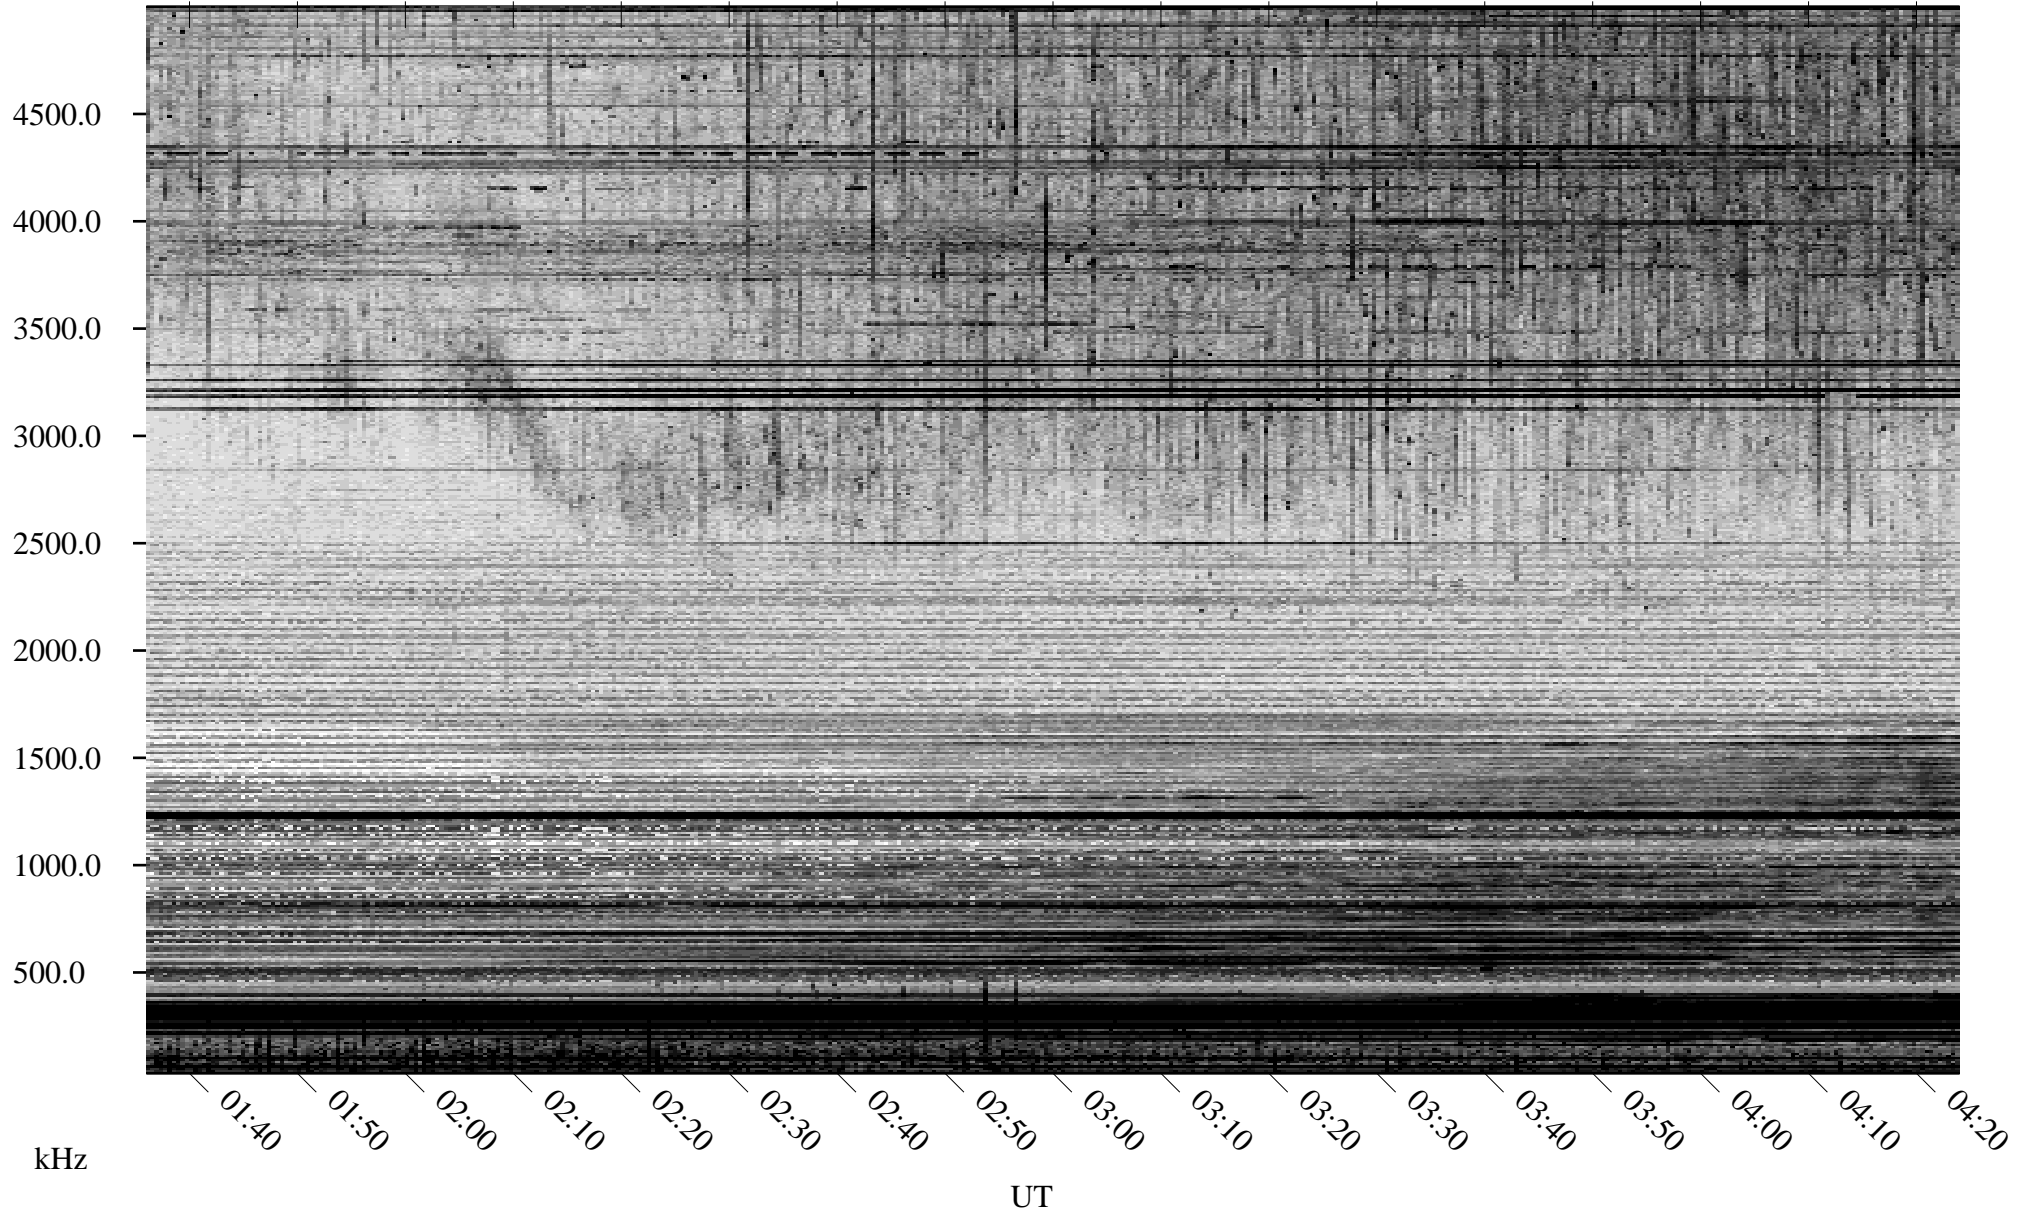

04/18/2006 Churchill, Manitoba

Linear Scale Black = 161 White = 15

ch06108l.r00m max_12

Page 1

04/18/2006 Churchill, Manitoba

Linear Scale Black = 161 White = 15

ch06108l.r00m max_12

Page 2

04/19/2006 Churchill, Manitoba

Linear Scale Black = 161 White = 15

ch06108l.r00m max_12

Page 3

04/19/2006 Churchill, Manitoba

Linear Scale Black = 161 White = 15

ch06108l.r00m max_12

Page 4

04/19/2006 Churchill, Manitoba

Linear Scale Black = 161 White = 15

ch06108l.r00m max_12

Page 5

04/19/2006 Churchill, Manitoba

Linear Scale Black = 161 White = 15

ch06108l.r00m max_12

Page 6

04/19/2006 Churchill, Manitoba

Linear Scale Black = 161 White = 15

ch06108l.r00m max_12

Page 7

04/19/2006 Churchill, Manitoba

Linear Scale Black = 161 White = 15

ch06108l.r00m max_12

Page 8