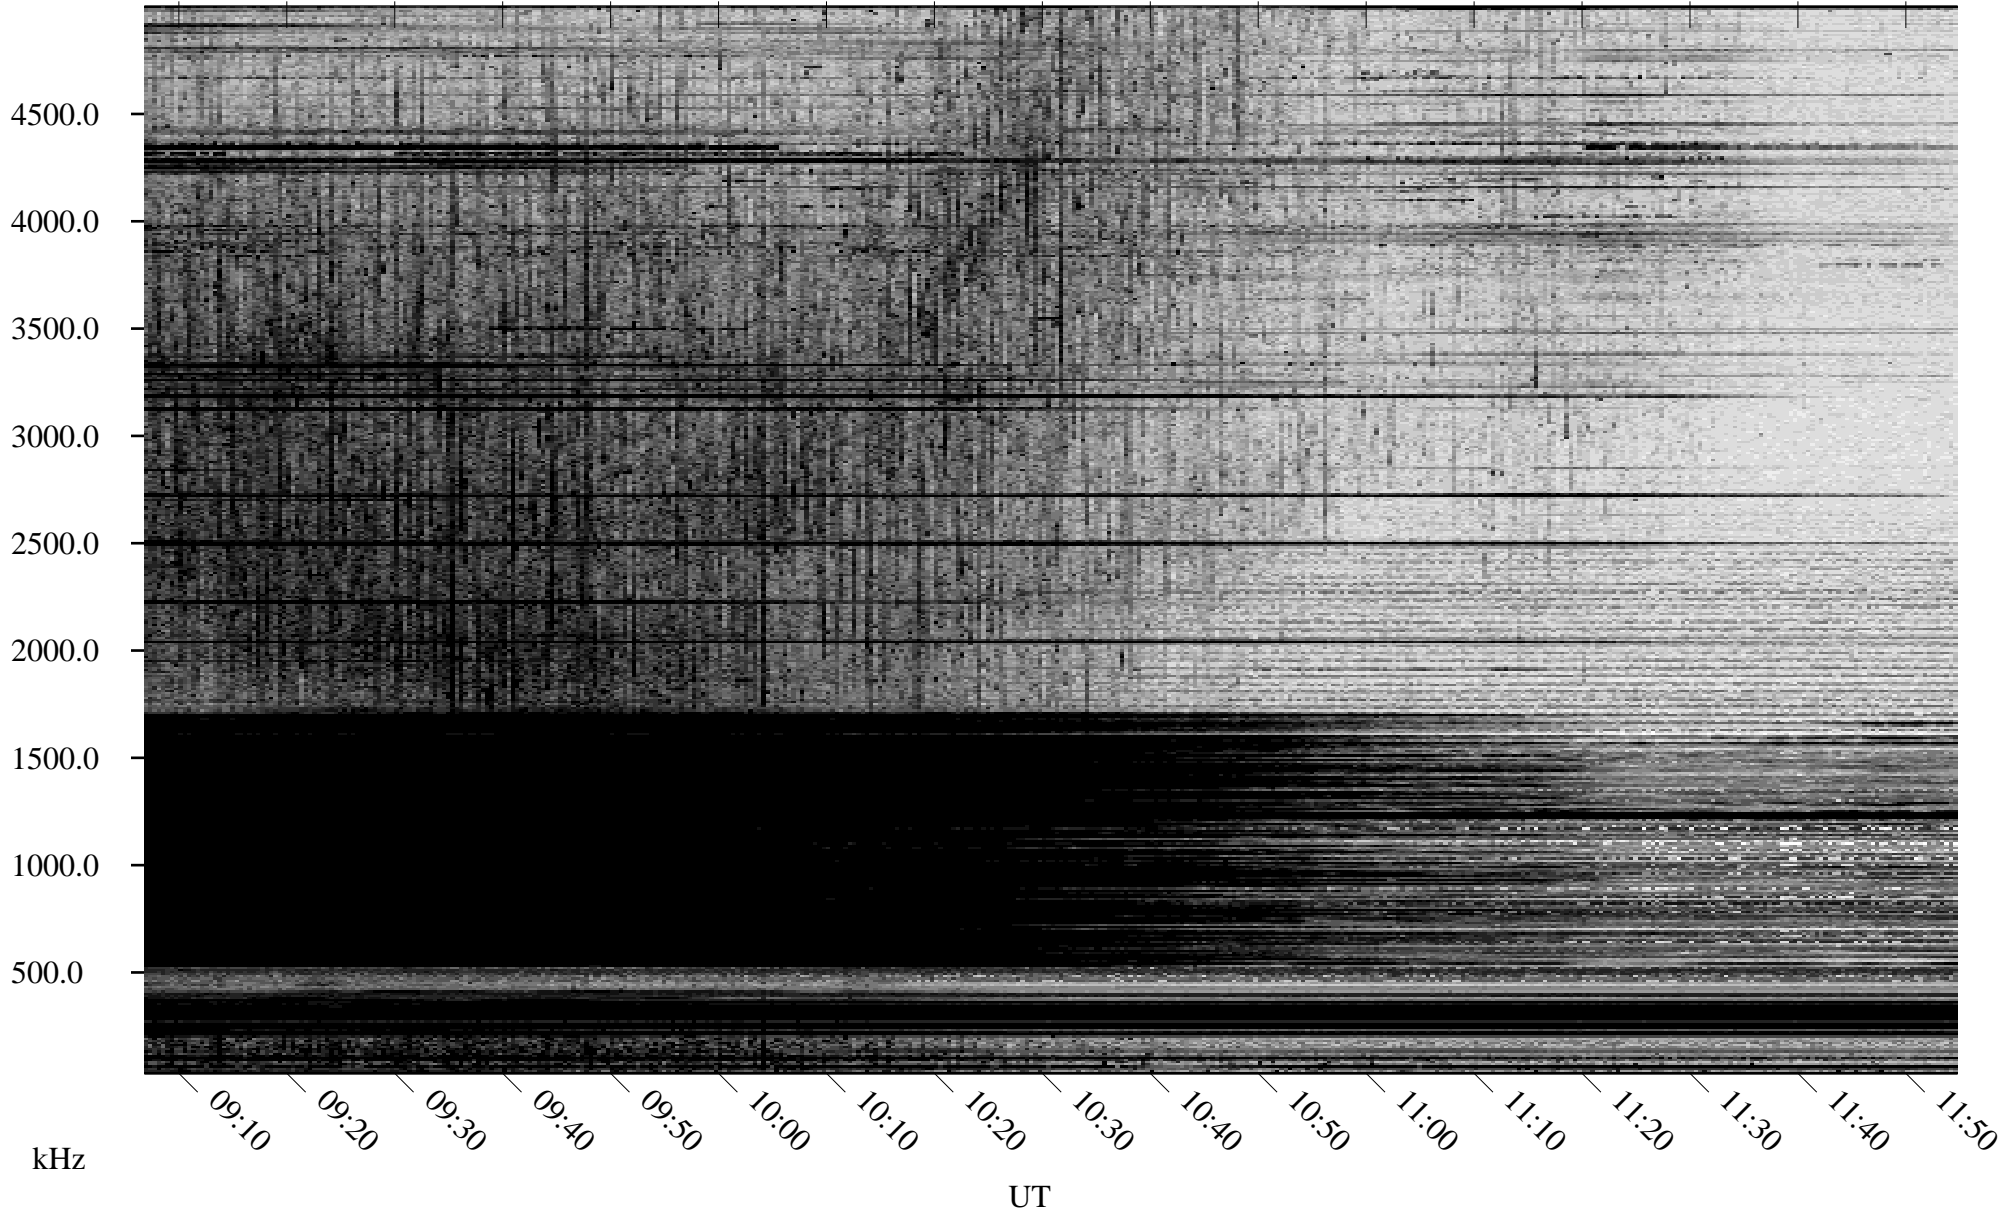

# 04/20/2006 Churchill, Manitoba

Linear Scale    Black = 161    White = 15

ch06110l.r00m max\_12

Page 1

# 04/20/2006 Churchill, Manitoba

Linear Scale    Black = 161    White = 15

ch06110l.r00m max\_12

Page 2

# 04/20/2006 Churchill, Manitoba

Linear Scale    Black = 161    White = 15

ch06110l.r00m max\_12

Page 3

# 04/20/2006 Churchill, Manitoba

Linear Scale    Black = 161    White = 15

ch06110l.r00m max\_12

Page 4