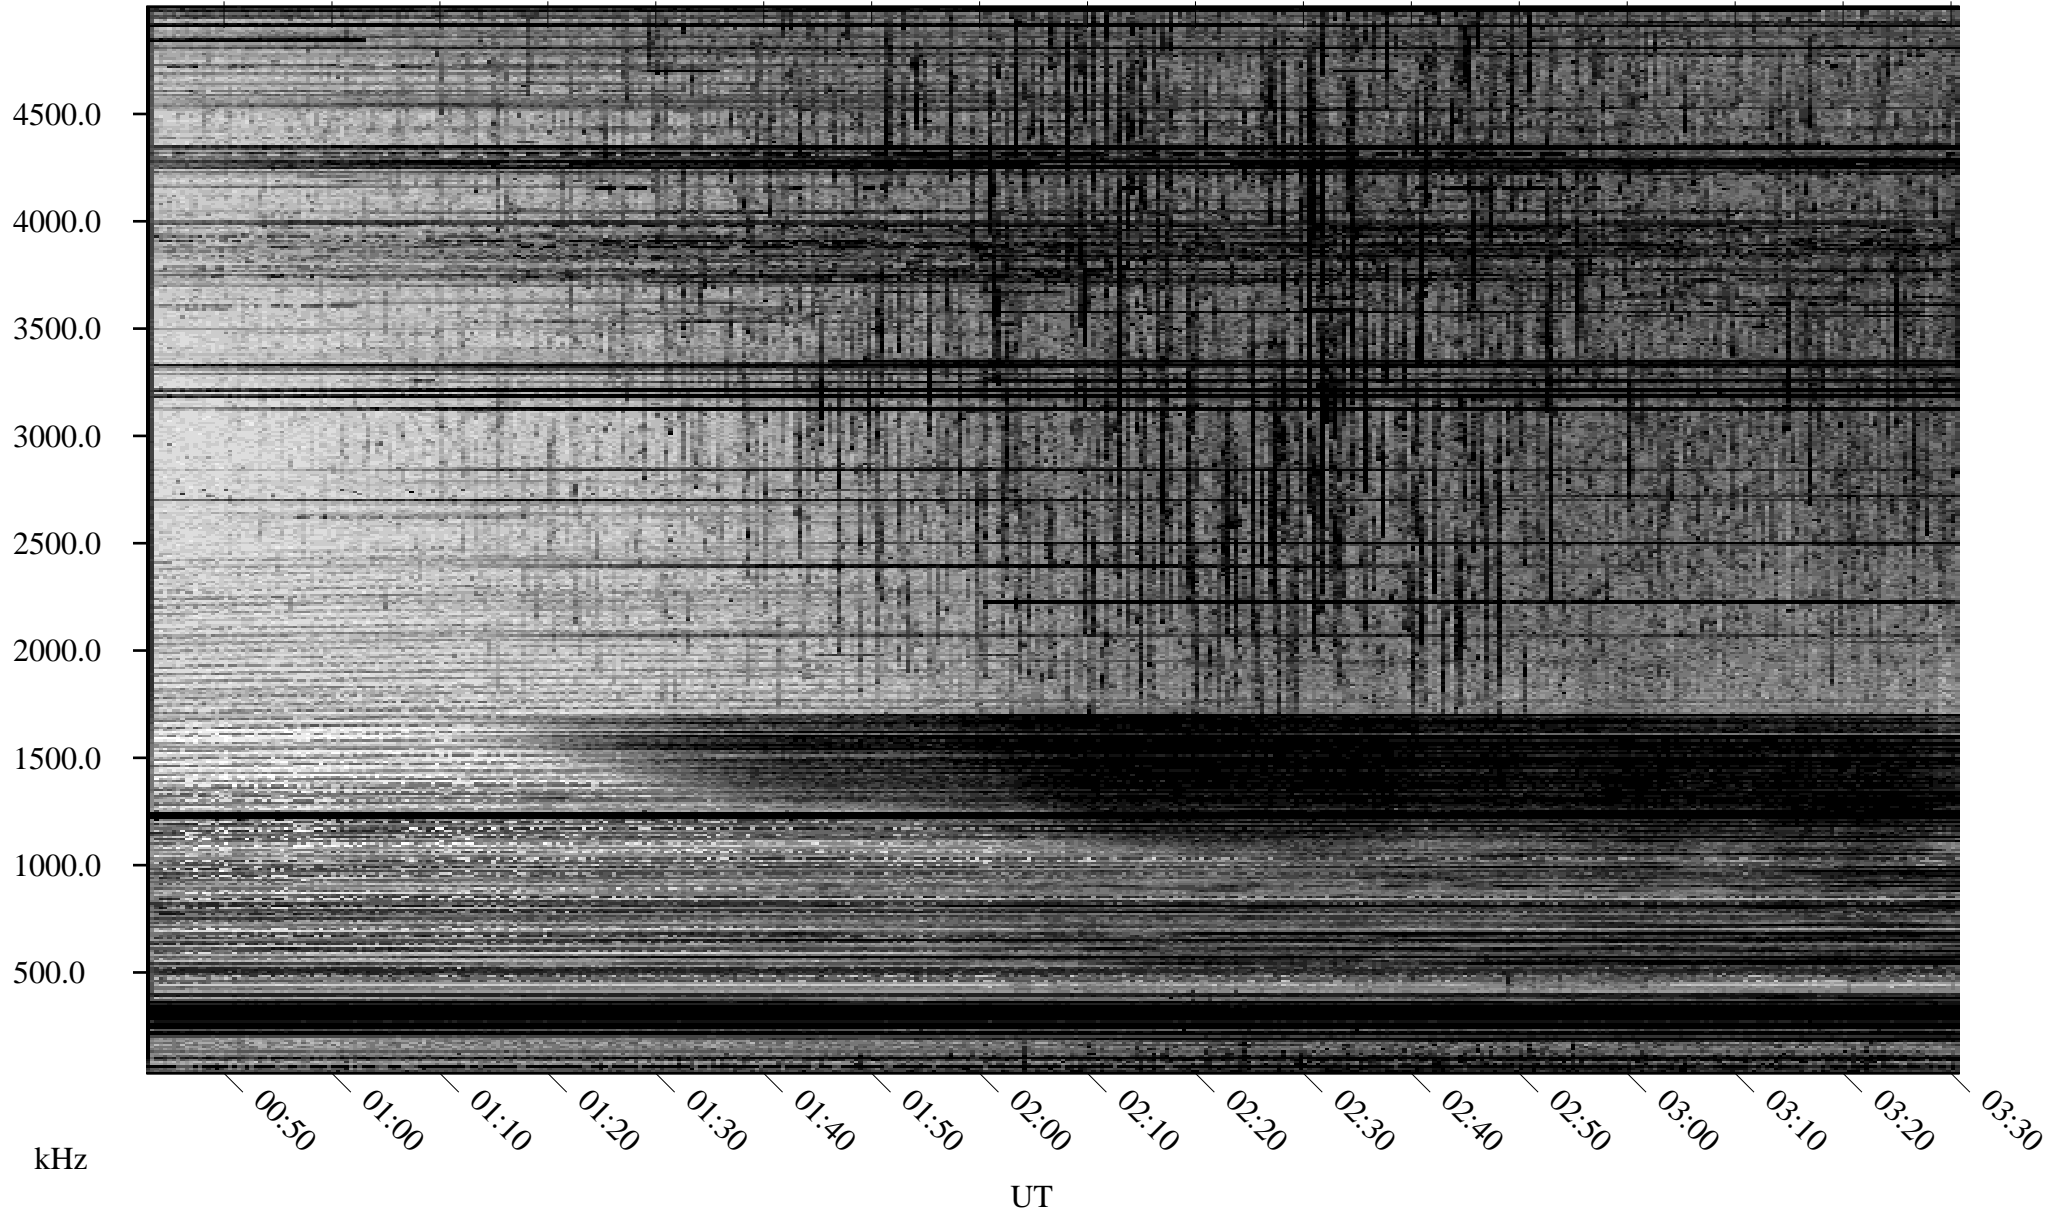

# 04/20/2006 Churchill, Manitoba

Linear Scale    Black = 161    White = 15

ch06110l.r00m max\_12

Page 1

# 04/20/2006 Churchill, Manitoba

Linear Scale    Black = 161    White = 15

ch06110l.r00m max\_12

Page 2

# 04/20/2006 Churchill, Manitoba

Linear Scale    Black = 161    White = 15

ch06110l.r00m max\_12

Page 3

# 04/20/2006 Churchill, Manitoba

Linear Scale    Black = 161    White = 15

ch06110l.r00m max\_12

Page 4