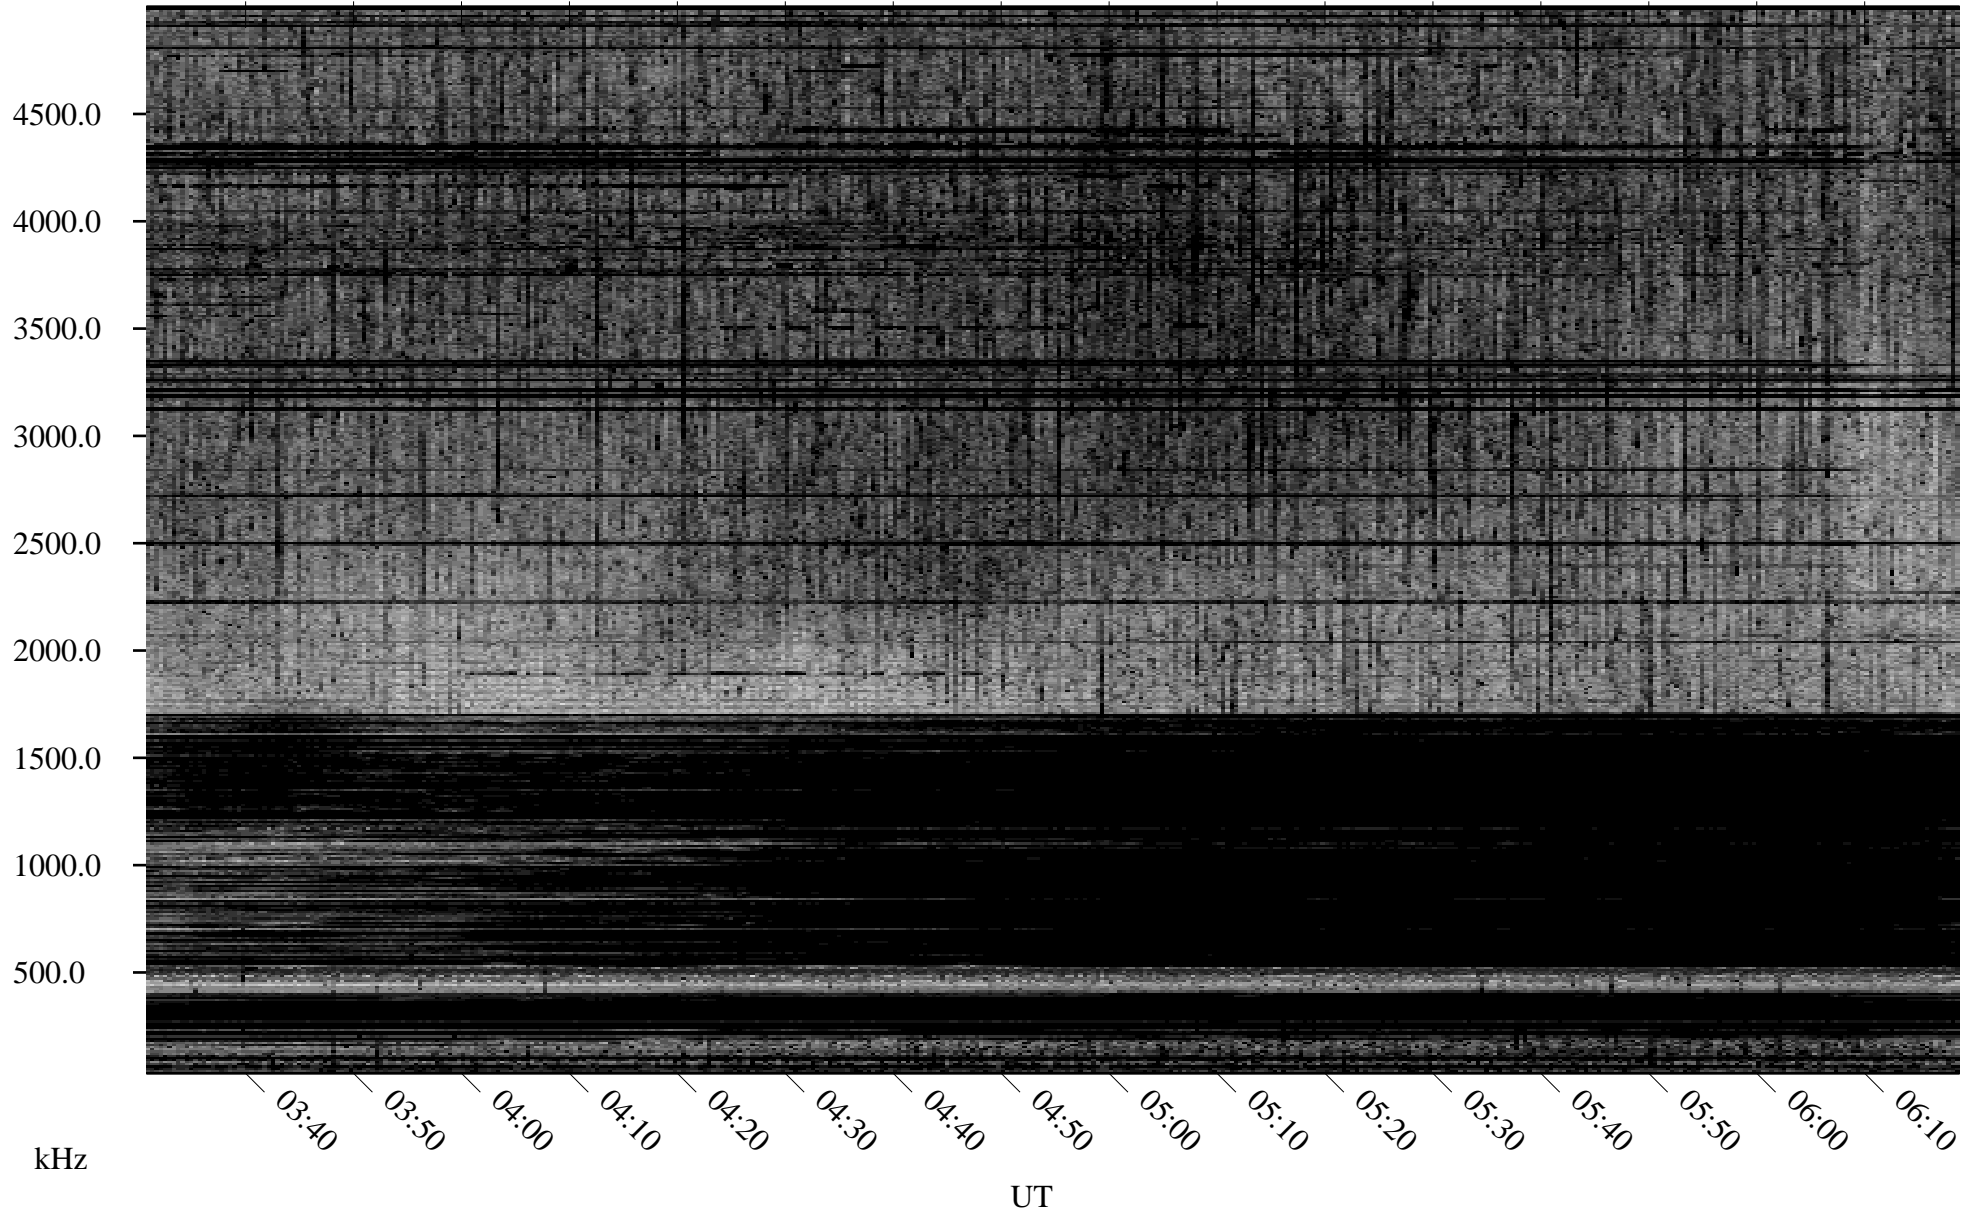

# 04/20/2006 Churchill, Manitoba

Linear Scale    Black = 161    White = 15

ch06110l.r00m max\_12

Page 1

# 04/20/2006 Churchill, Manitoba

Linear Scale    Black = 161    White = 15

ch06110l.r00m max\_12

Page 2

# 04/20/2006 Churchill, Manitoba

Linear Scale    Black = 161    White = 15

ch06110l.r00m max\_12

Page 3

# 04/20/2006 Churchill, Manitoba

Linear Scale    Black = 161    White = 15

ch06110l.r00m max\_12

Page 4