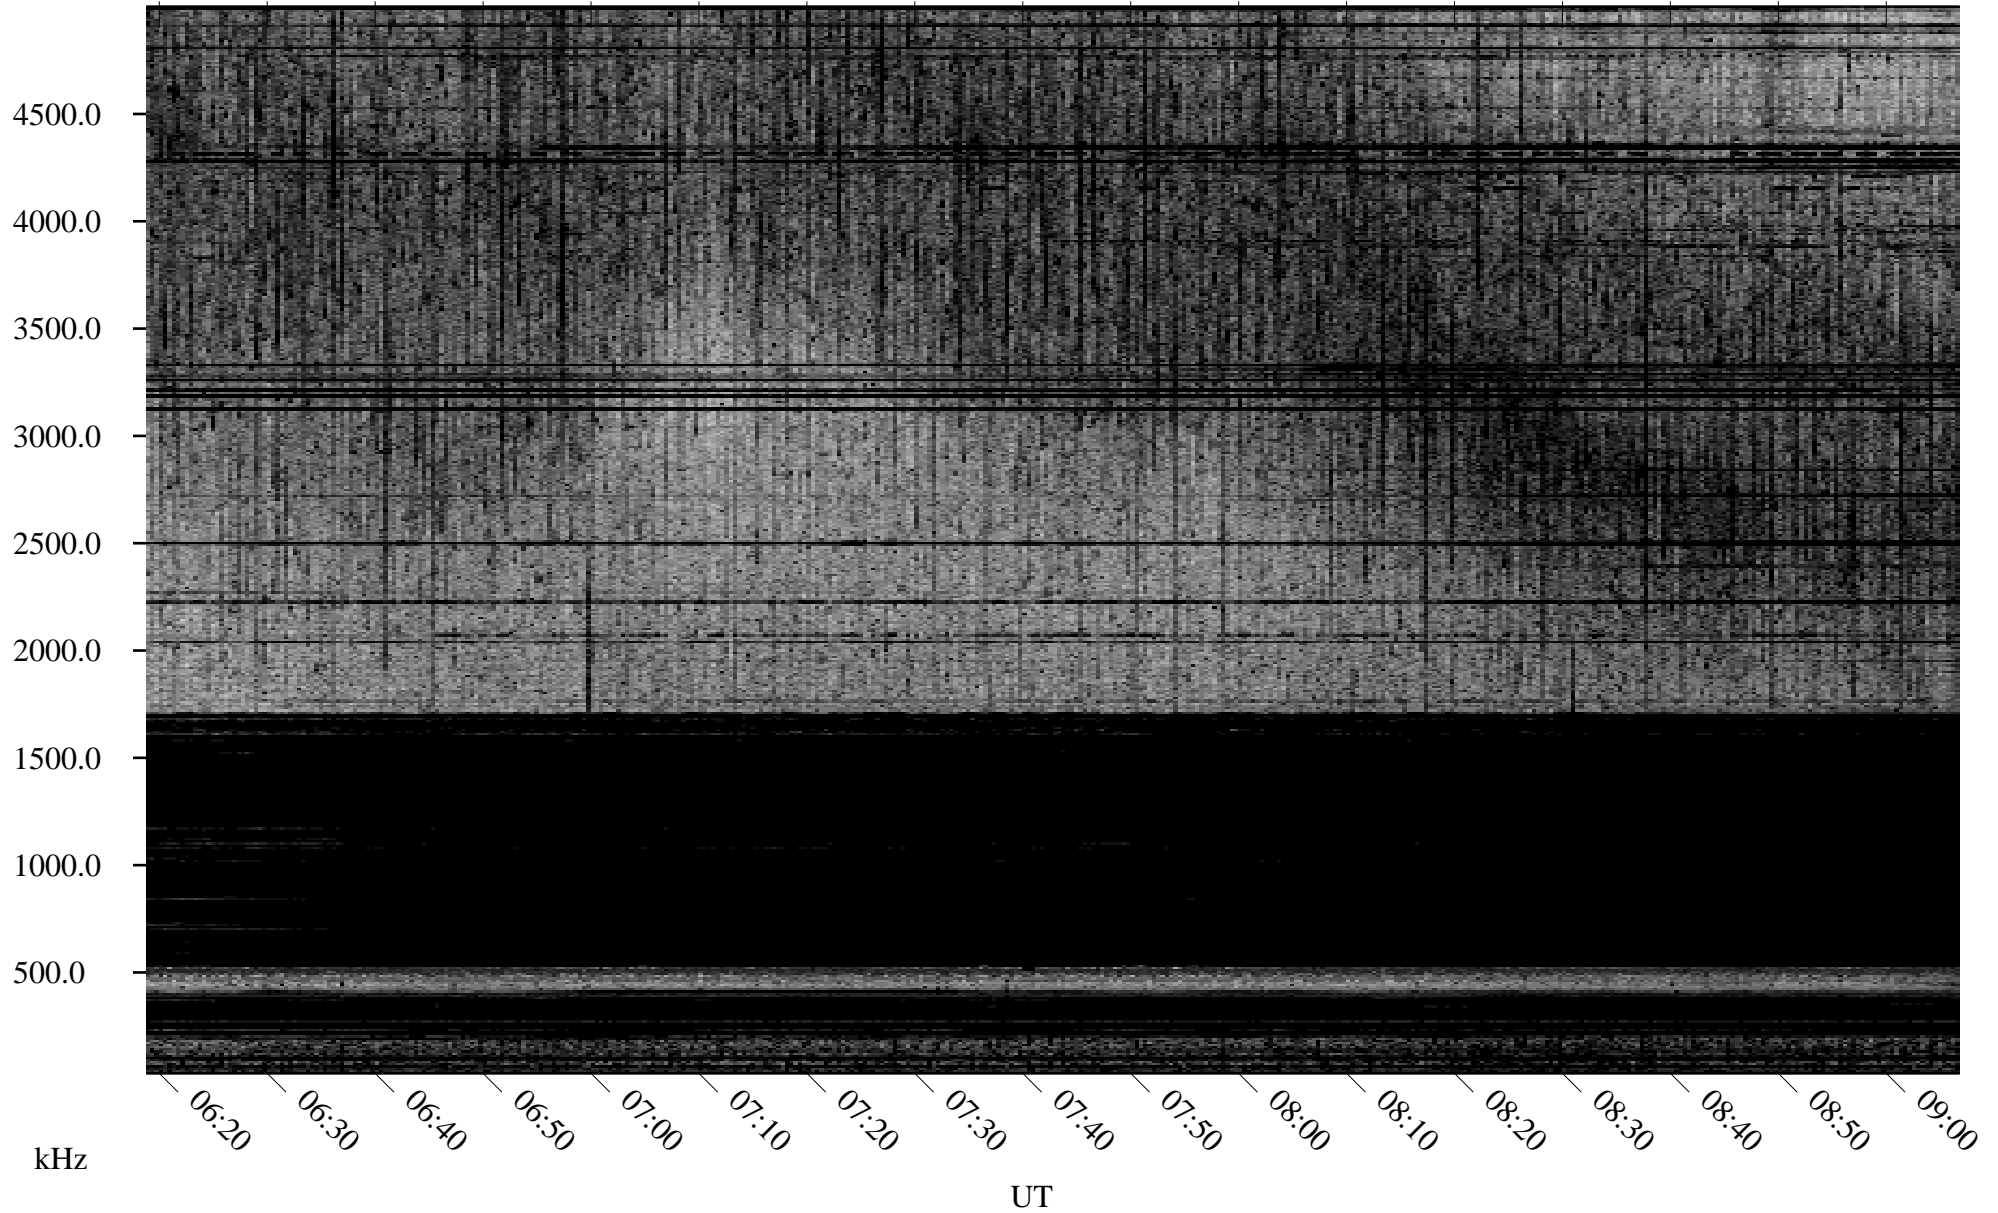

# 04/20/2006 Churchill, Manitoba

Linear Scale    Black = 161    White = 15

ch06110l.r00m max\_12

Page 1

# 04/20/2006 Churchill, Manitoba

Linear Scale    Black = 161    White = 15

ch06110l.r00m max\_12

Page 2

# 04/20/2006 Churchill, Manitoba

Linear Scale    Black = 161    White = 15

ch06110l.r00m max\_12

Page 3

# 04/20/2006 Churchill, Manitoba

Linear Scale    Black = 161    White = 15

ch06110l.r00m max\_12

Page 4