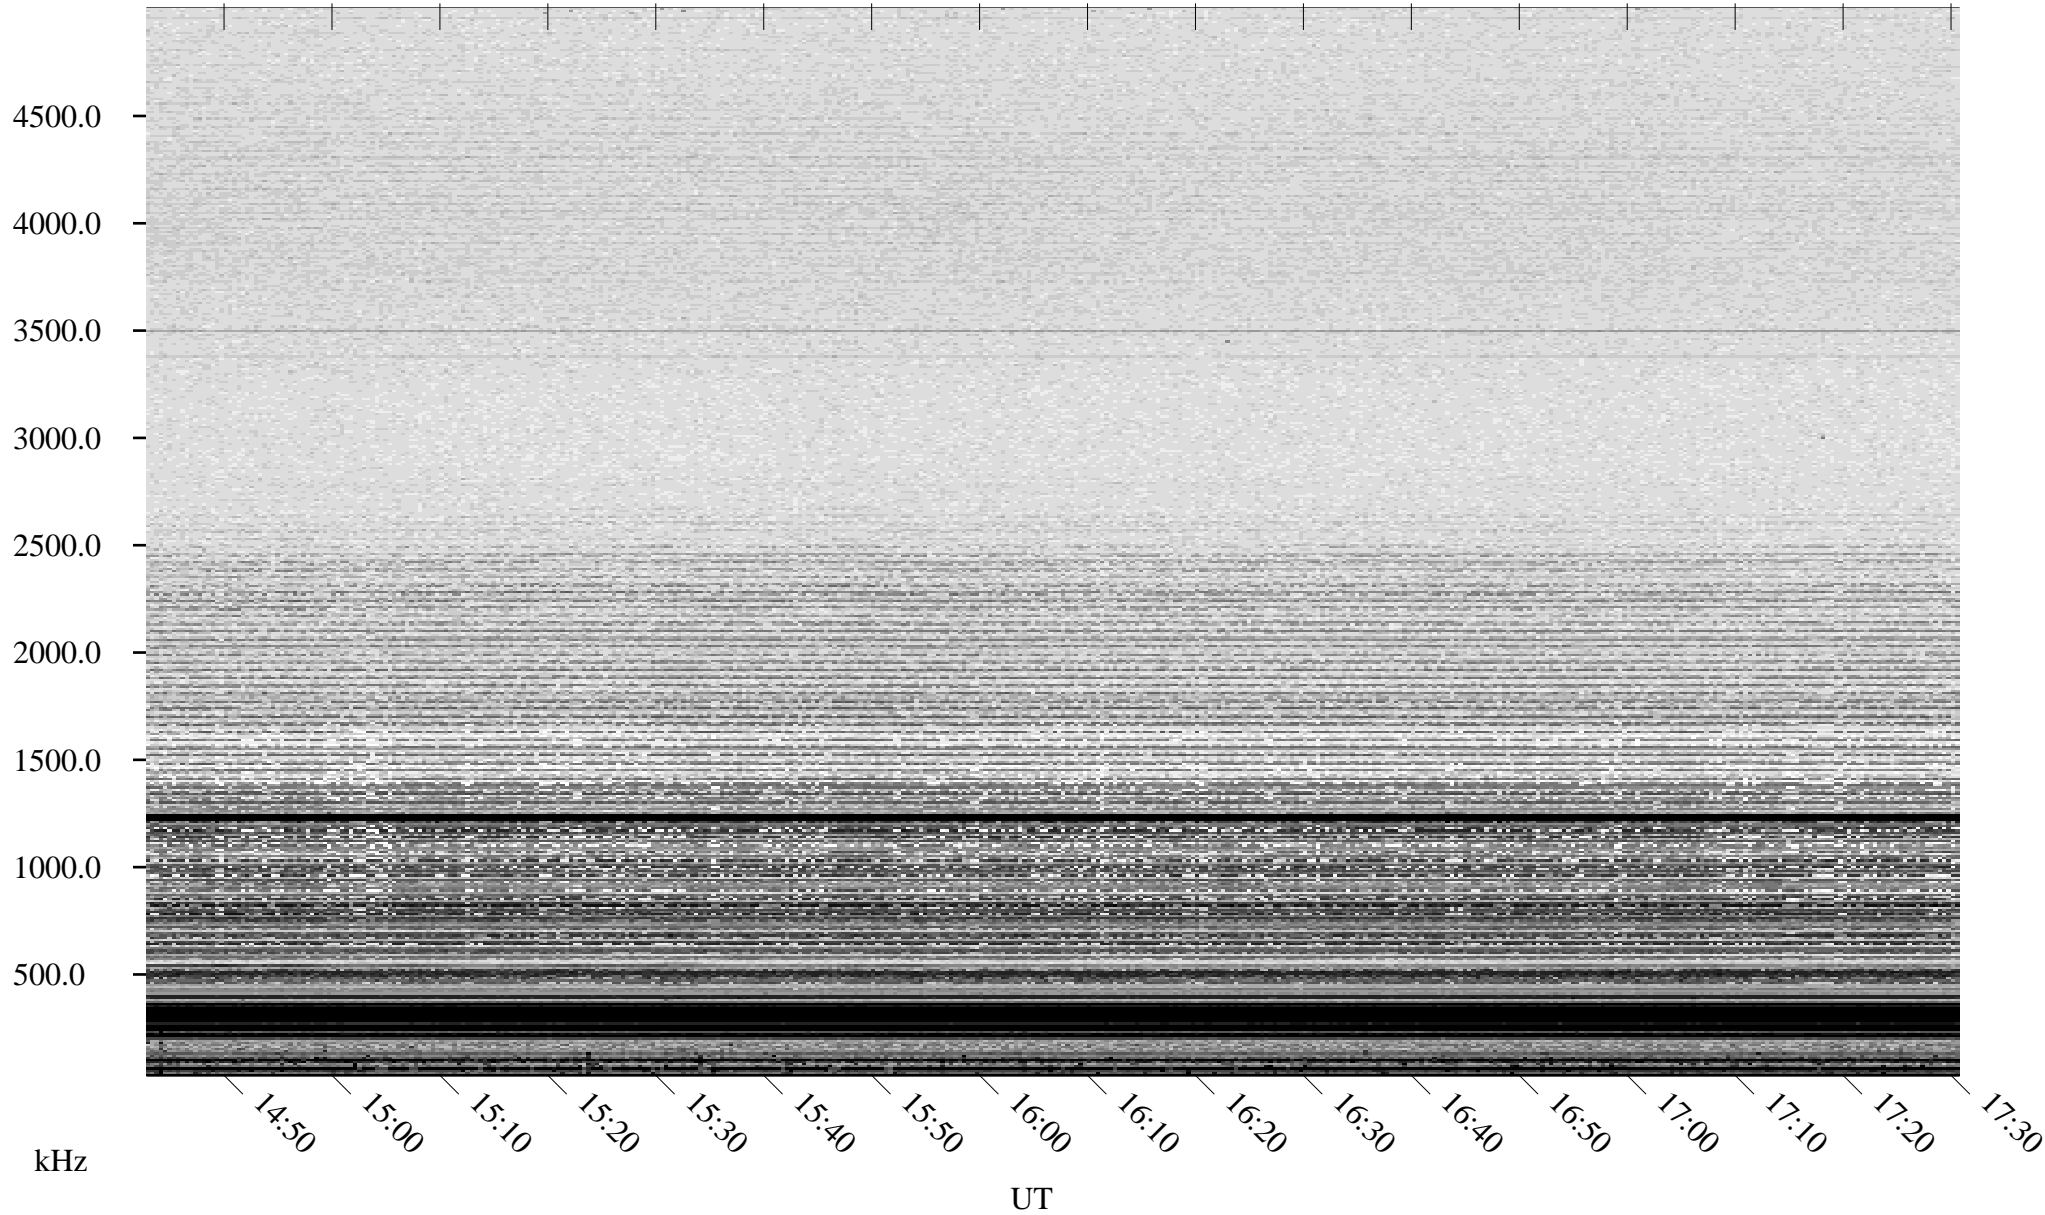

# 04/20/2006 Churchill, Manitoba

Linear Scale    Black = 161    White = 15

ch06110l.r00m max\_12

Page 4

# 04/20/2006 Churchill, Manitoba

Linear Scale    Black = 161    White = 15

ch06110l.r00m max\_12

Page 5

# 04/20/2006 Churchill, Manitoba

Linear Scale    Black = 161    White = 15

ch06110l.r00m max\_12

Page 6

# 04/20/2006 Churchill, Manitoba

Linear Scale    Black = 161    White = 15

ch06110l.r00m max\_12