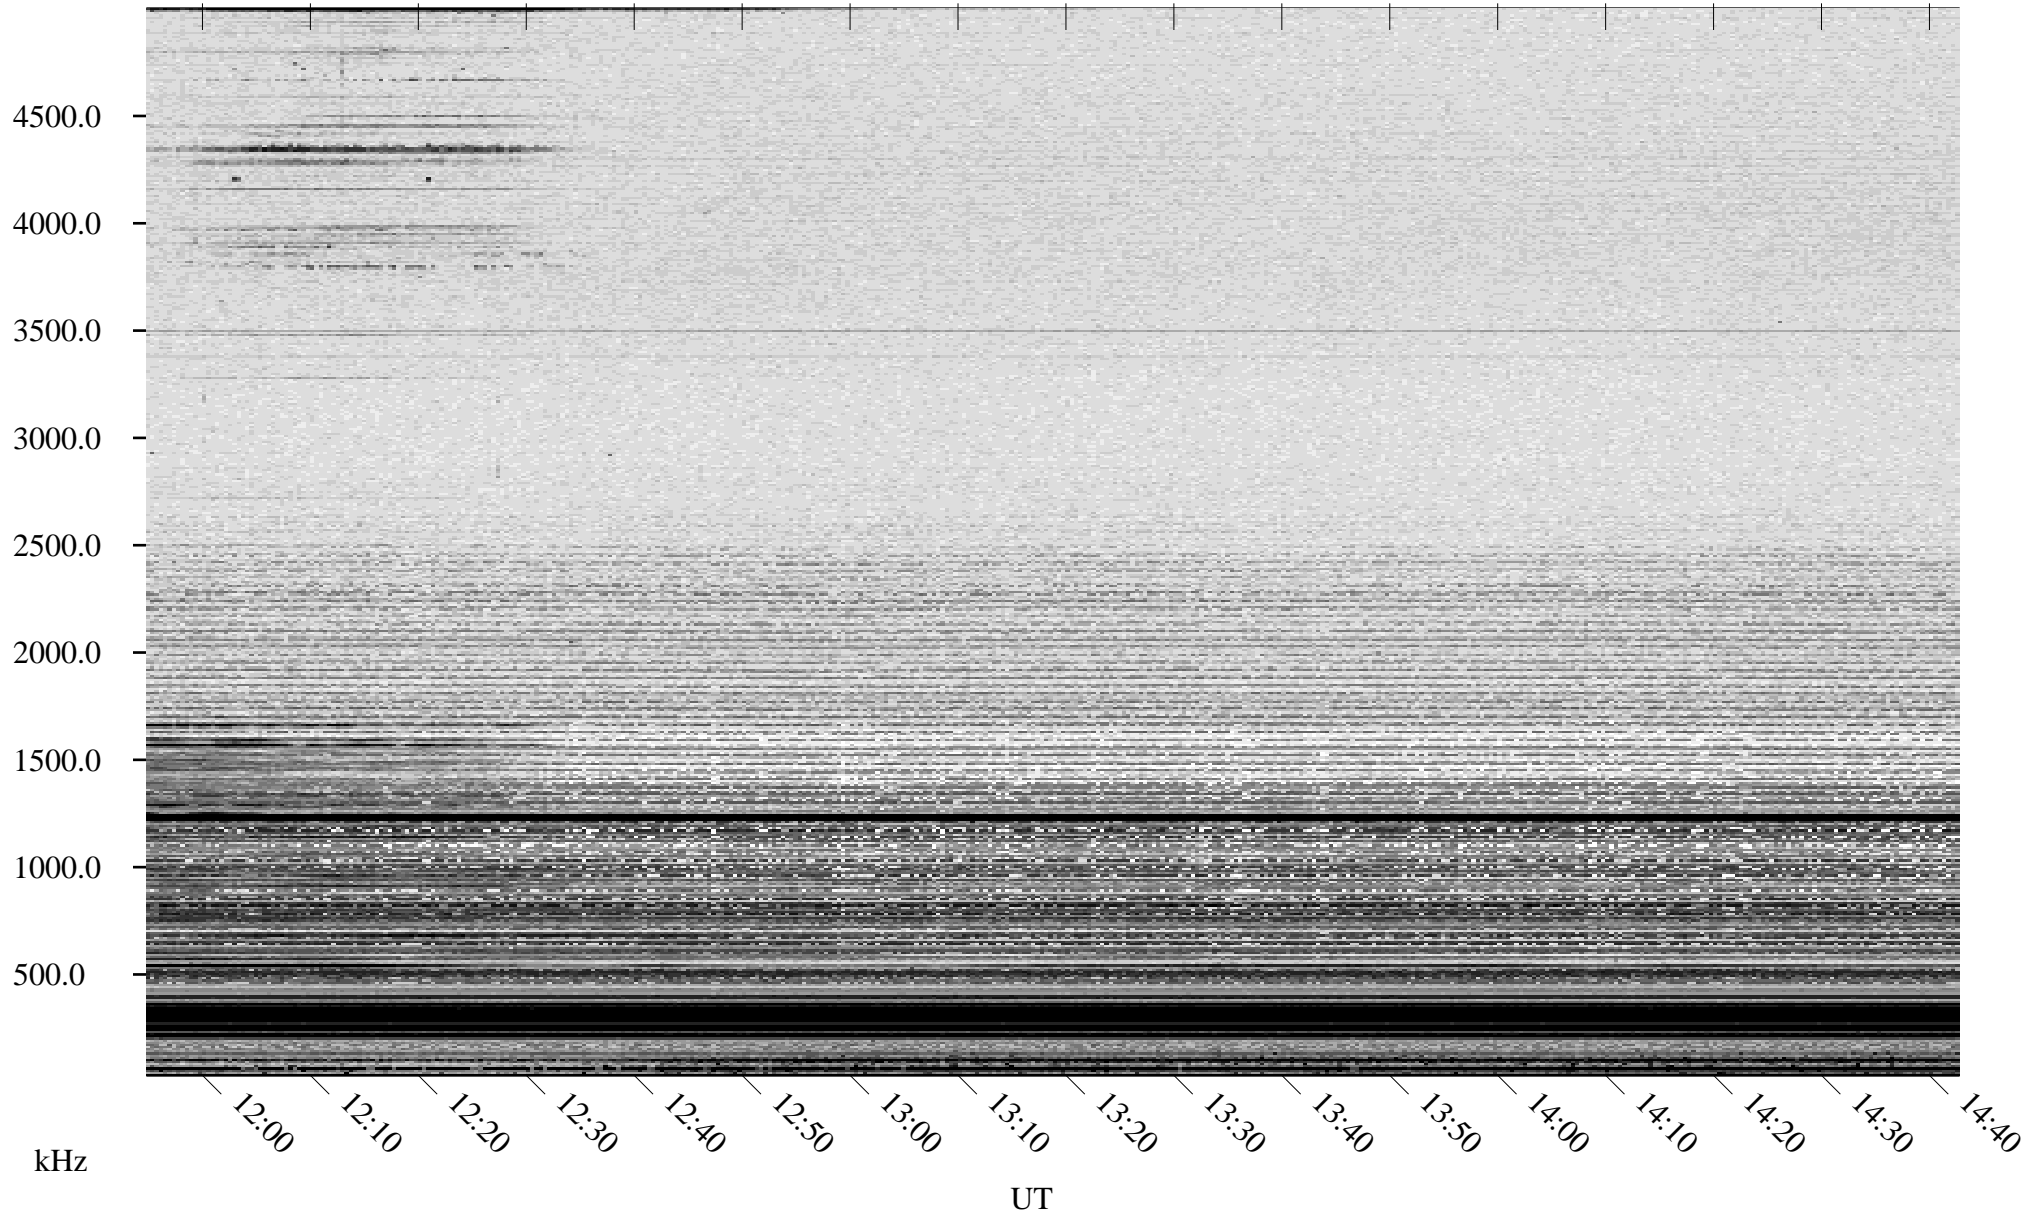

# 04/20/2006 Churchill, Manitoba

Linear Scale    Black = 161    White = 15

ch06110l.r00m max\_12

Page 4

# 04/20/2006 Churchill, Manitoba

Linear Scale    Black = 161    White = 15

ch06110l.r00m max\_12

Page 5

# 04/20/2006 Churchill, Manitoba

Linear Scale    Black = 161    White = 15

ch06110l.r00m max\_12

Page 6

# 04/20/2006 Churchill, Manitoba

Linear Scale    Black = 161    White = 15

ch06110l.r00m max\_12