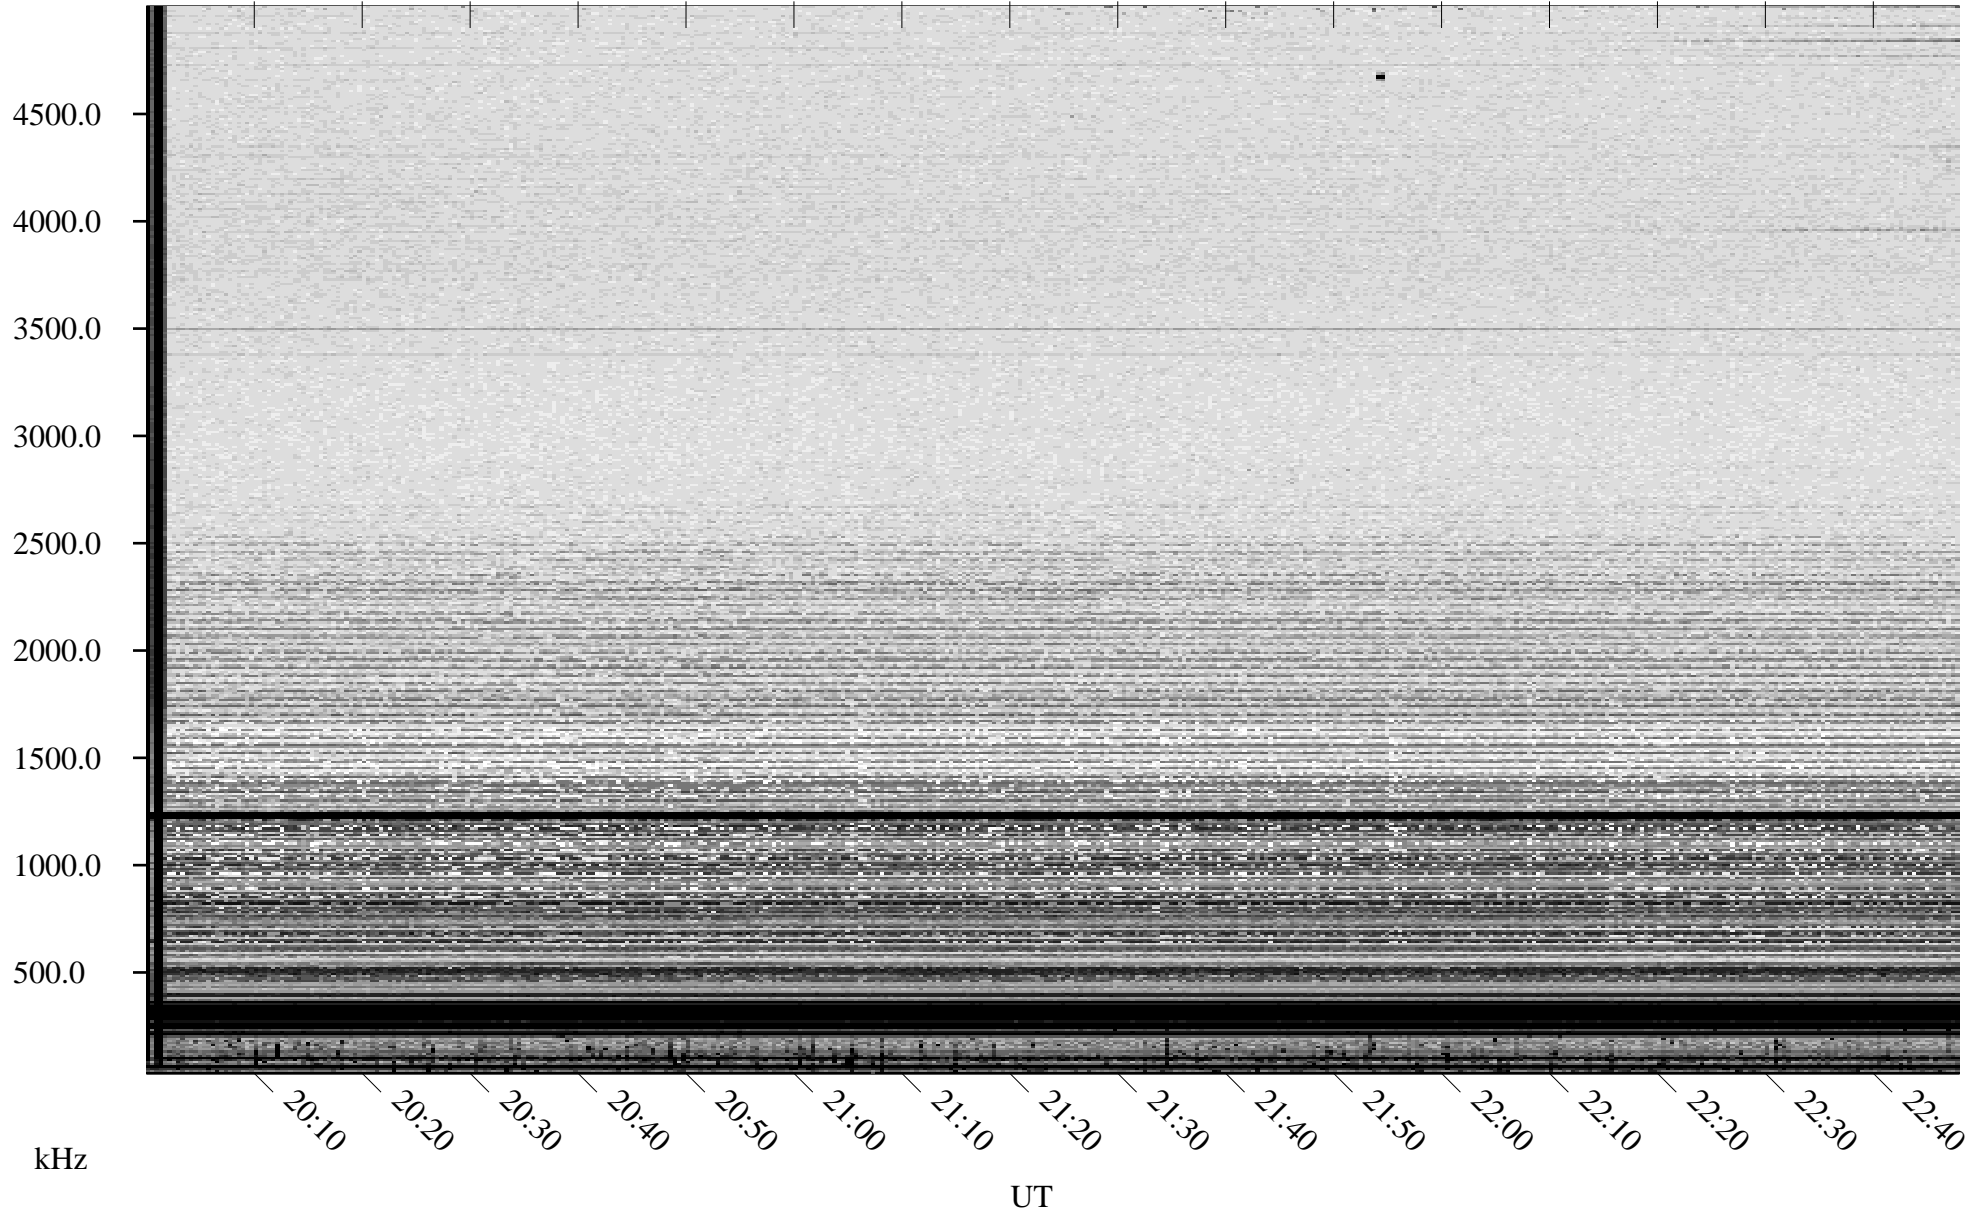

04/20/2006 Churchill, Manitoba

Linear Scale Black = 161 White = 15

ch06110l.r01m max_12

Page 1

04/20/2006 Churchill, Manitoba

Linear Scale Black = 161 White = 15

ch06110l.r01m max_12

Page 2

04/21/2006 Churchill, Manitoba

Linear Scale Black = 161 White = 15

ch06110l.r01m max_12

Page 3

04/21/2006 Churchill, Manitoba

Linear Scale Black = 161 White = 15

ch06110l.r01m max_12

Page 4

04/21/2006 Churchill, Manitoba

Linear Scale Black = 161 White = 15

ch06110l.r01m max_12

Page 5

04/21/2006 Churchill, Manitoba

Linear Scale Black = 161 White = 15

ch06110l.r01m max_12

Page 6

04/21/2006 Churchill, Manitoba

Linear Scale Black = 161 White = 15

ch06110l.r01m max_12

Page 7

04/21/2006 Churchill, Manitoba

Linear Scale Black = 161 White = 15

ch06110l.r01m max_12