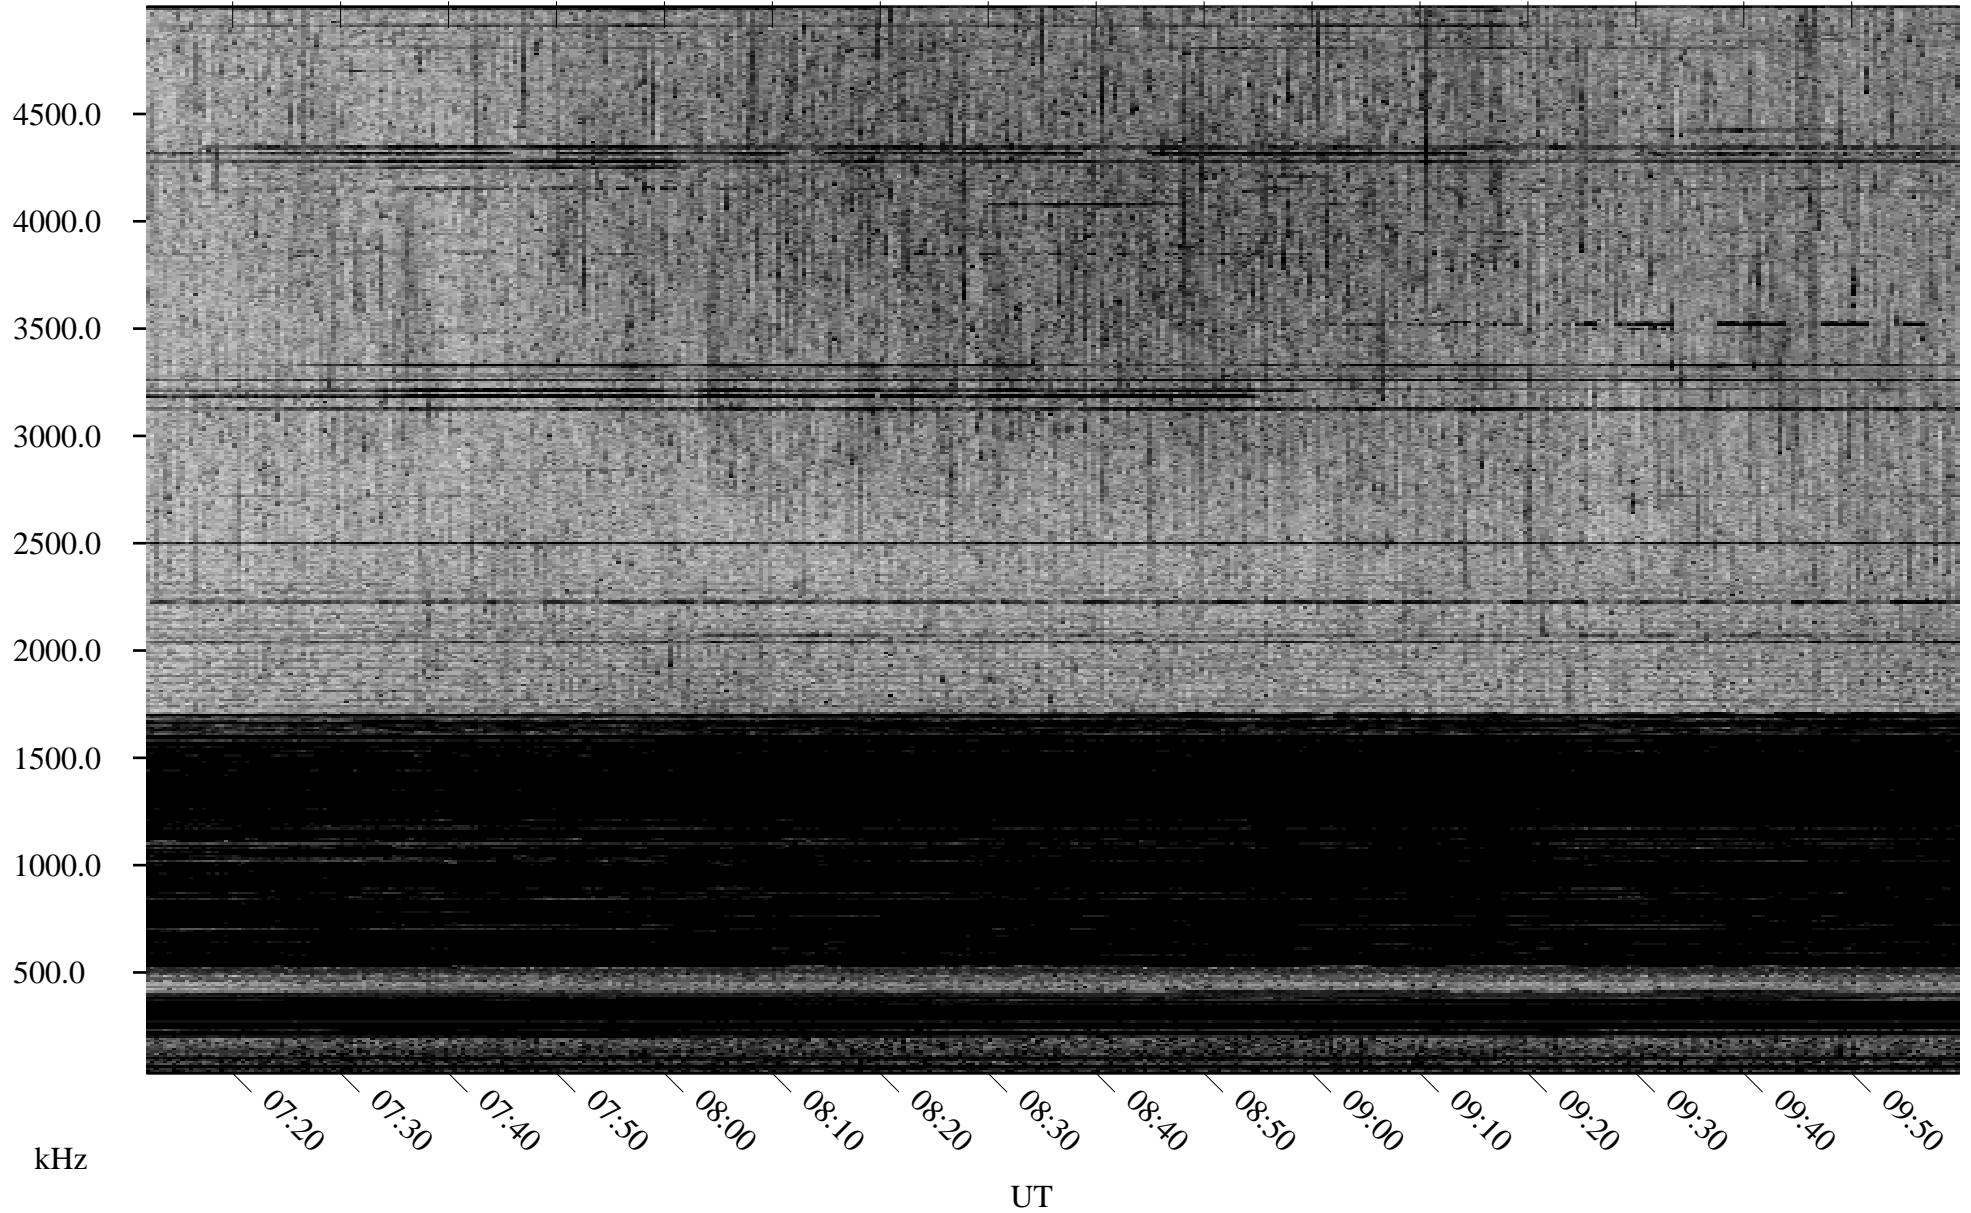

04/20/2006 Churchill, Manitoba

Linear Scale Black = 161 White = 15

ch06110l.r01m max_12

Page 1

04/20/2006 Churchill, Manitoba

Linear Scale Black = 161 White = 15

ch06110l.r01m max_12

Page 2

04/21/2006 Churchill, Manitoba

Linear Scale Black = 161 White = 15

ch06110l.r01m max_12

Page 3

04/21/2006 Churchill, Manitoba

Linear Scale Black = 161 White = 15

ch06110l.r01m max_12

Page 4

04/21/2006 Churchill, Manitoba

Linear Scale Black = 161 White = 15

ch06110l.r01m max_12

Page 5

04/21/2006 Churchill, Manitoba

Linear Scale Black = 161 White = 15

ch06110l.r01m max_12

Page 6

04/21/2006 Churchill, Manitoba

Linear Scale Black = 161 White = 15

ch06110l.r01m max_12

Page 7

04/21/2006 Churchill, Manitoba

Linear Scale Black = 161 White = 15

ch06110l.r01m max_12