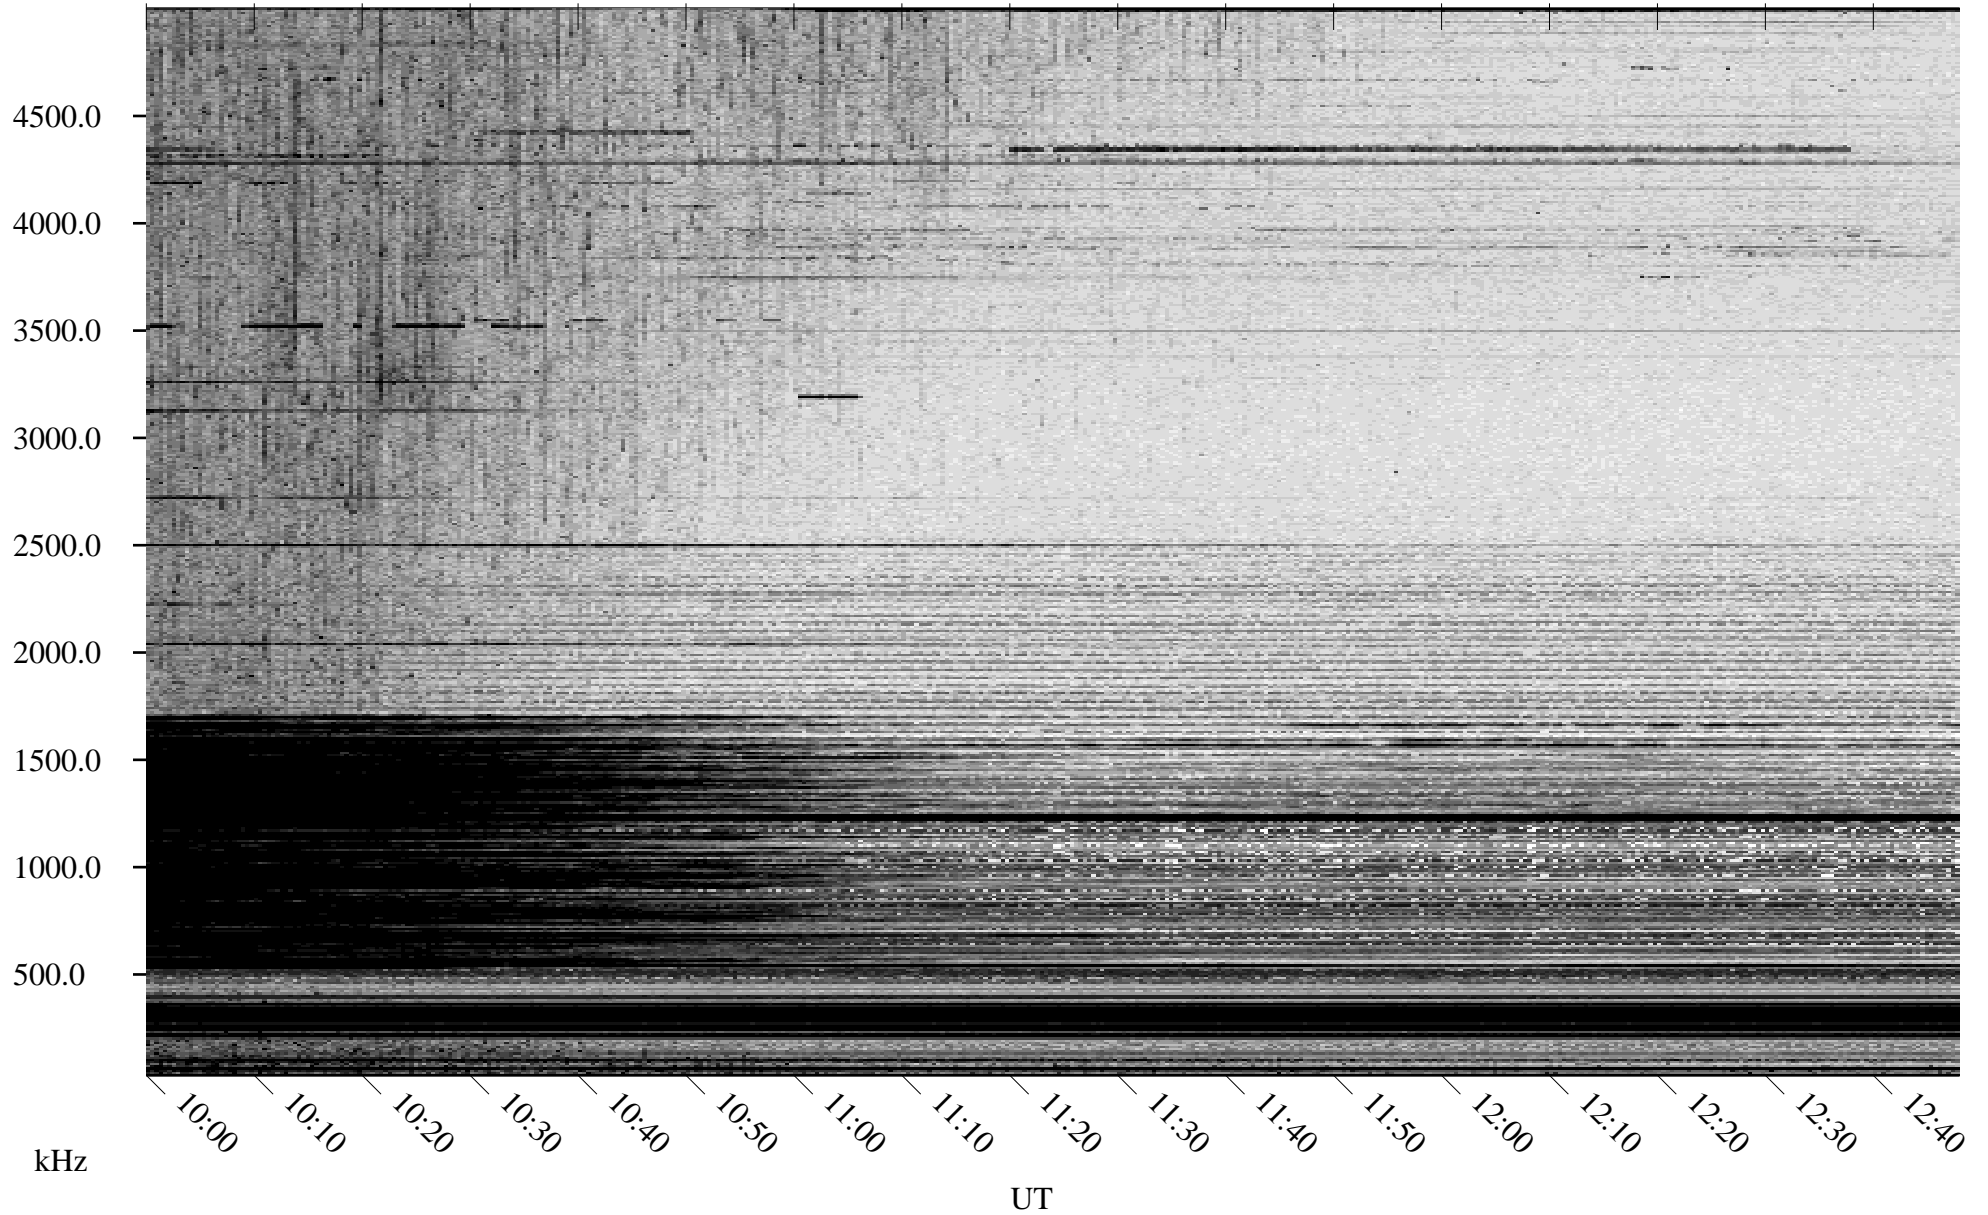

04/20/2006 Churchill, Manitoba

Linear Scale Black = 161 White = 15

ch06110l.r01m max_12

Page 1

04/20/2006 Churchill, Manitoba

Linear Scale Black = 161 White = 15

ch06110l.r01m max_12

Page 2

04/21/2006 Churchill, Manitoba

Linear Scale Black = 161 White = 15

ch06110l.r01m max_12

Page 3

04/21/2006 Churchill, Manitoba

Linear Scale Black = 161 White = 15

ch06110l.r01m max_12

Page 4

04/21/2006 Churchill, Manitoba

Linear Scale Black = 161 White = 15

ch06110l.r01m max_12

Page 5

04/21/2006 Churchill, Manitoba

Linear Scale Black = 161 White = 15

ch06110l.r01m max_12

Page 6

04/21/2006 Churchill, Manitoba

Linear Scale Black = 161 White = 15

ch06110l.r01m max_12

Page 7

04/21/2006 Churchill, Manitoba

Linear Scale Black = 161 White = 15

ch06110l.r01m max_12