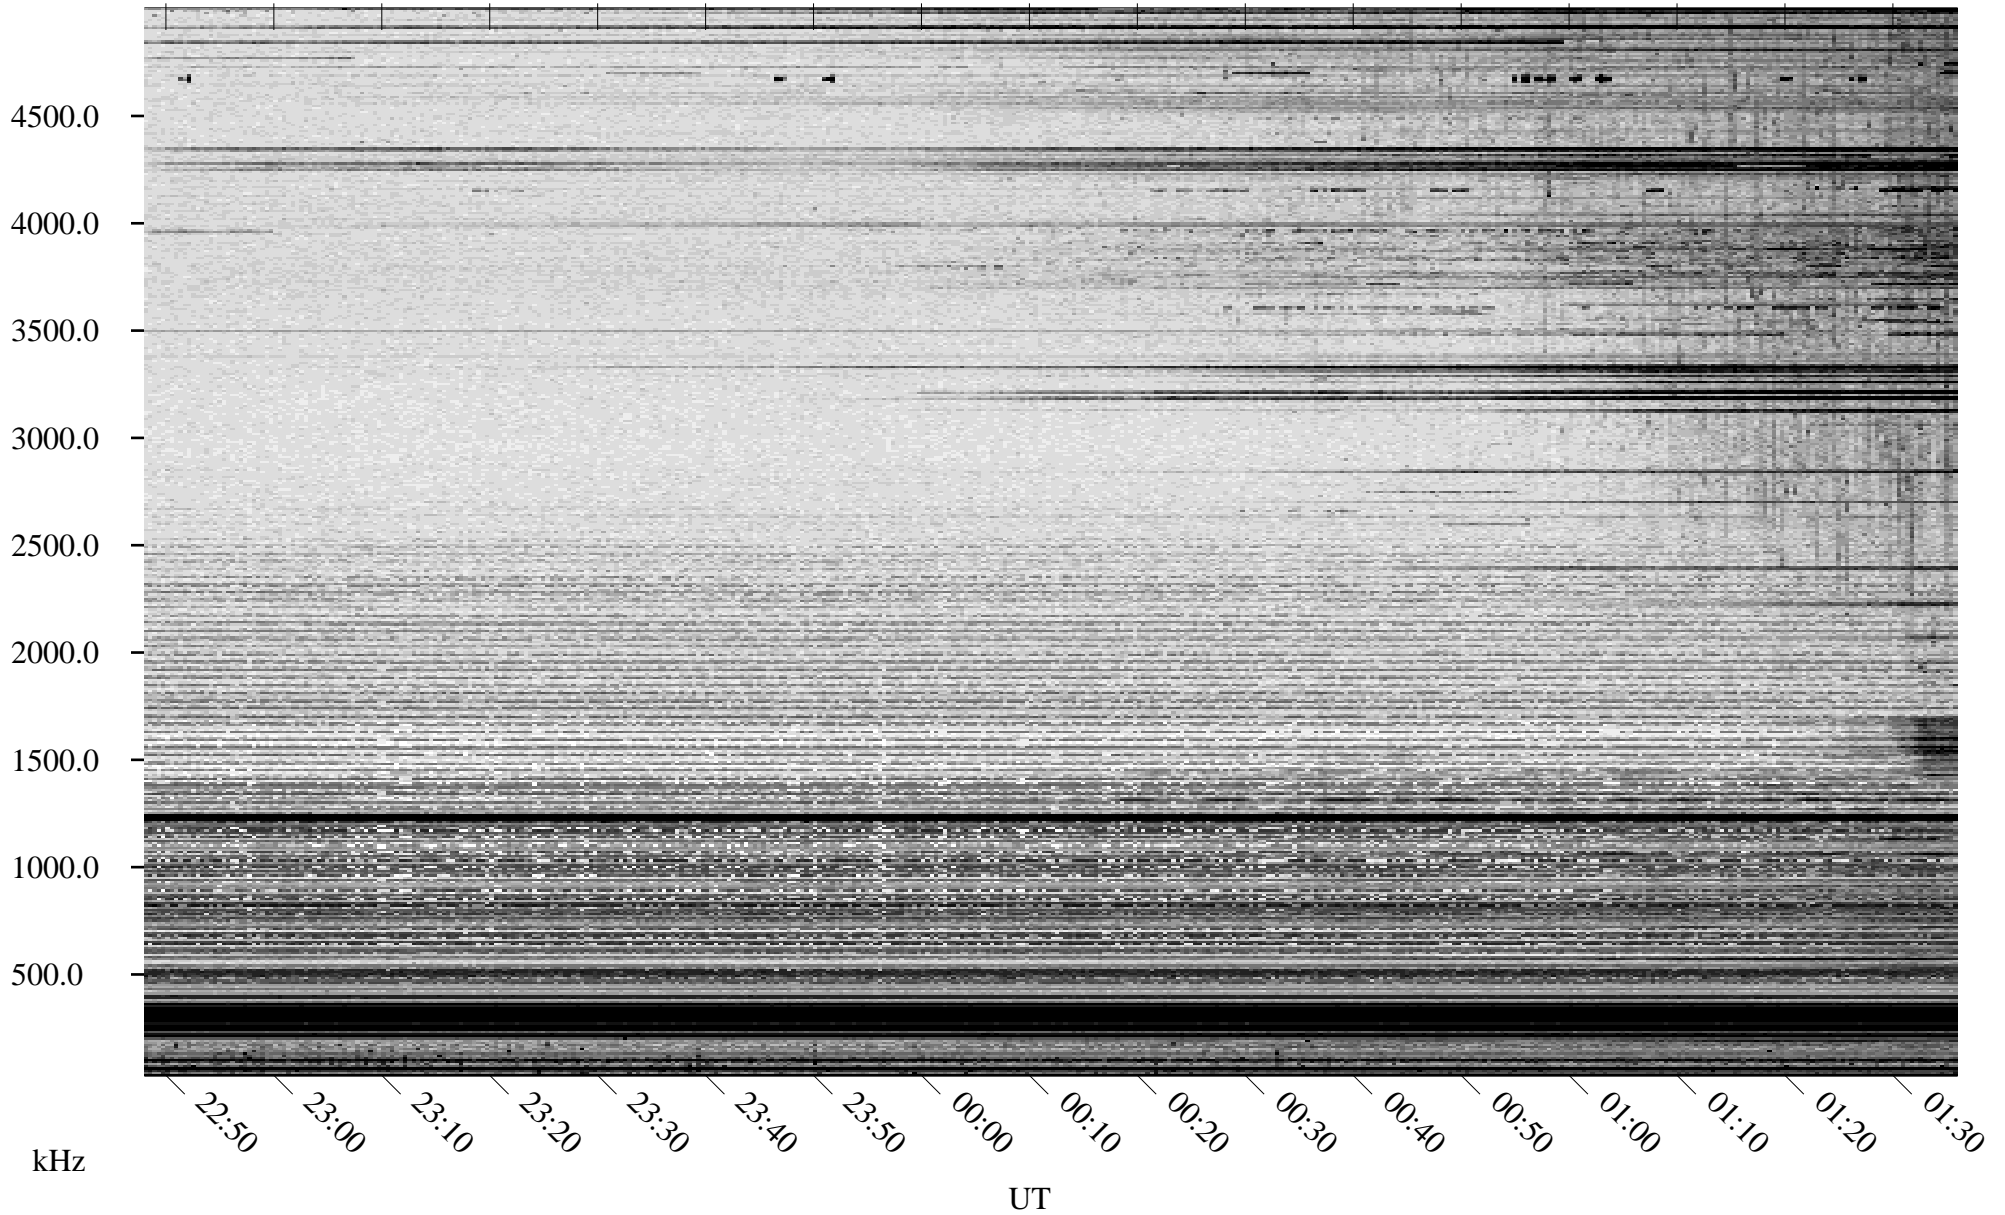

04/20/2006 Churchill, Manitoba

Linear Scale Black = 161 White = 15

ch06110l.r01m max_12

Page 1

04/20/2006 Churchill, Manitoba

Linear Scale Black = 161 White = 15

ch06110l.r01m max_12

Page 2

04/21/2006 Churchill, Manitoba

Linear Scale Black = 161 White = 15

ch06110l.r01m max_12

Page 3

04/21/2006 Churchill, Manitoba

Linear Scale Black = 161 White = 15

ch06110l.r01m max_12

Page 4

04/21/2006 Churchill, Manitoba

Linear Scale Black = 161 White = 15

ch06110l.r01m max_12

Page 5

04/21/2006 Churchill, Manitoba

Linear Scale Black = 161 White = 15

ch06110l.r01m max_12

Page 6

04/21/2006 Churchill, Manitoba

Linear Scale Black = 161 White = 15

ch06110l.r01m max_12

Page 7

04/21/2006 Churchill, Manitoba

Linear Scale Black = 161 White = 15

ch06110l.r01m max_12