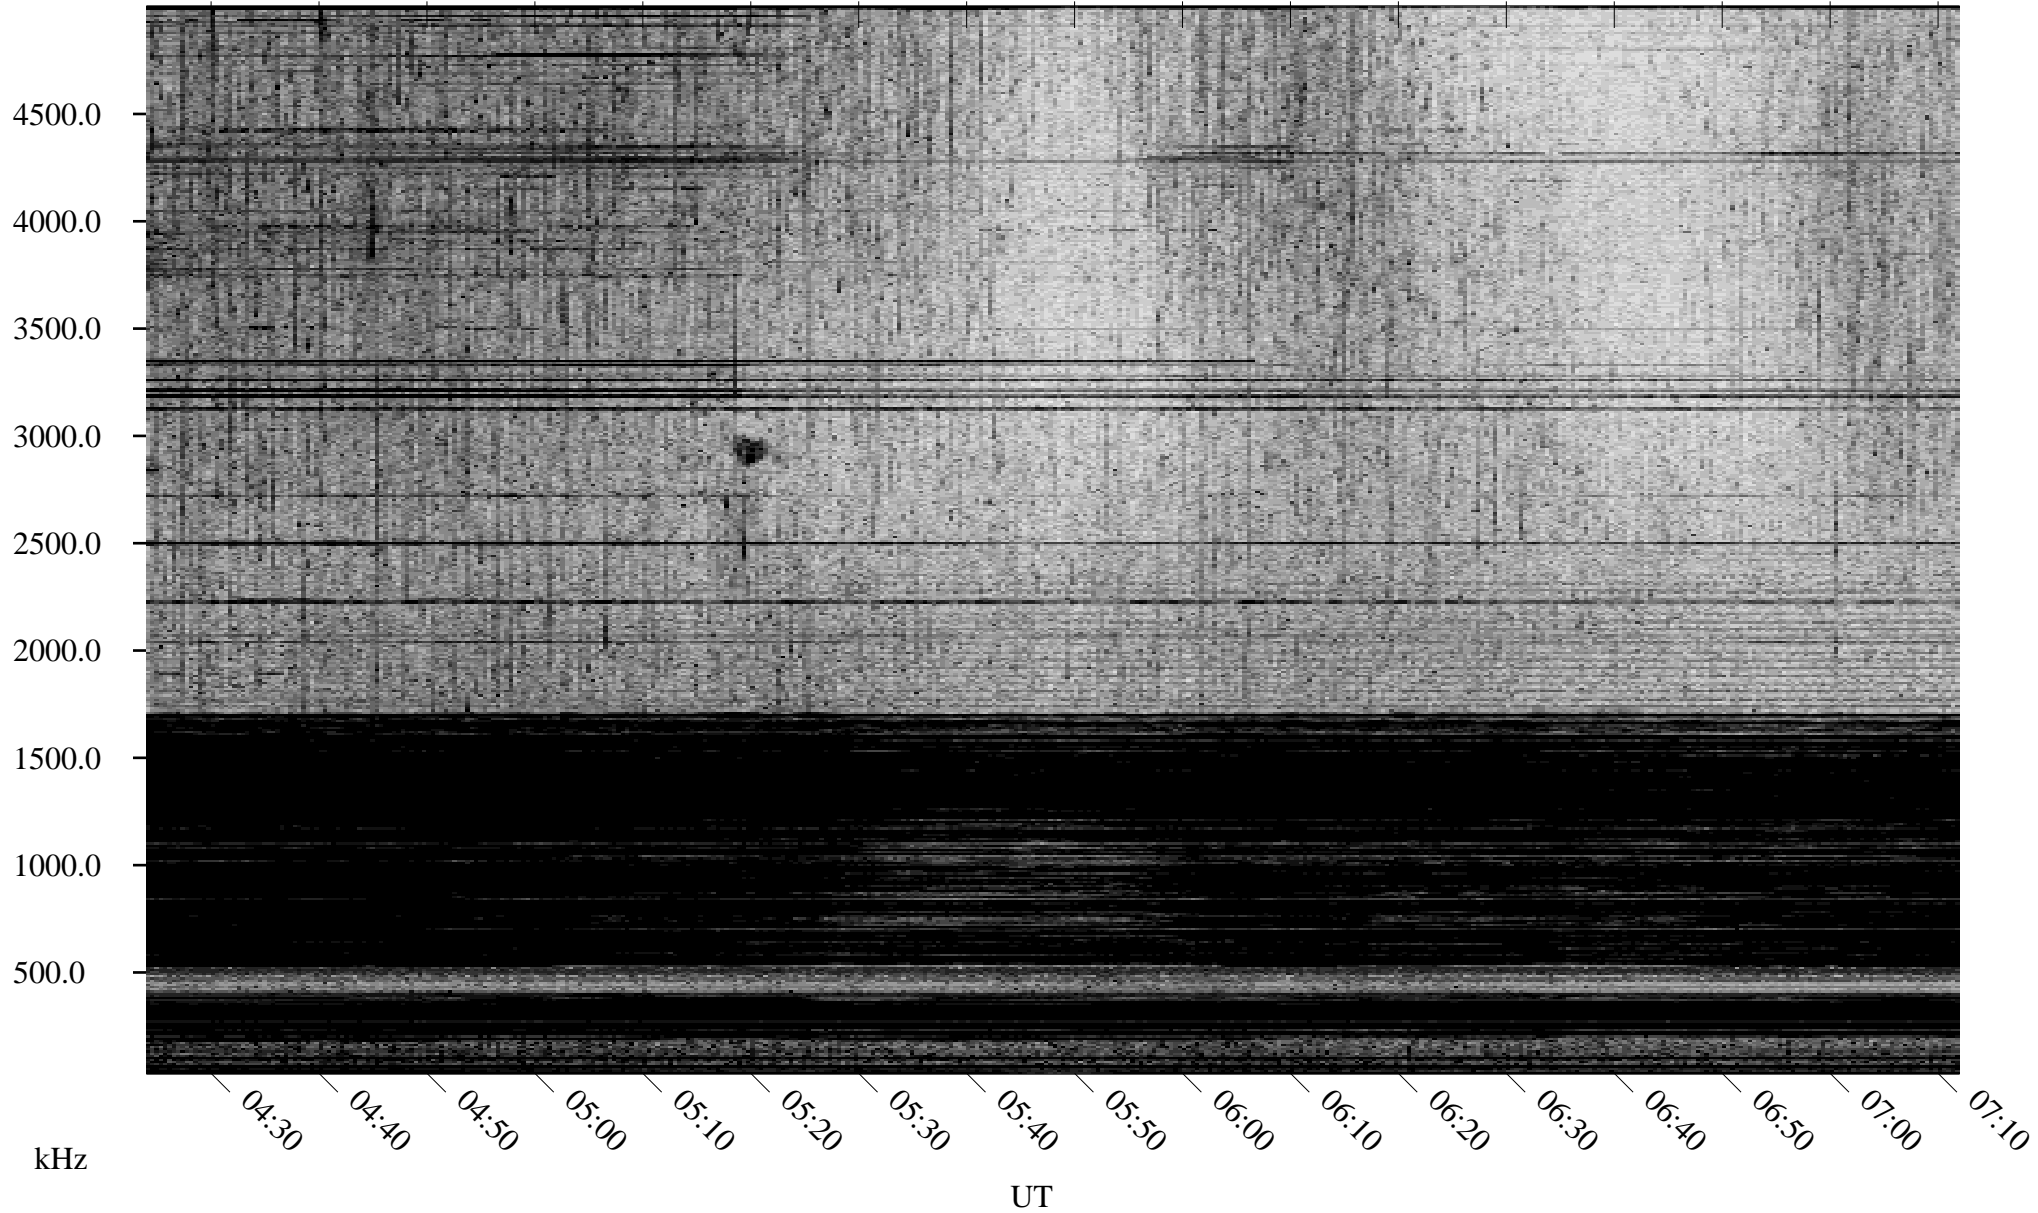

04/20/2006 Churchill, Manitoba

Linear Scale Black = 161 White = 15

ch06110l.r01m max_12

Page 1

04/20/2006 Churchill, Manitoba

Linear Scale Black = 161 White = 15

ch06110l.r01m max_12

Page 2

04/21/2006 Churchill, Manitoba

Linear Scale Black = 161 White = 15

ch06110l.r01m max_12

Page 3

04/21/2006 Churchill, Manitoba

Linear Scale Black = 161 White = 15

ch06110l.r01m max_12

Page 4

04/21/2006 Churchill, Manitoba

Linear Scale Black = 161 White = 15

ch06110l.r01m max_12

Page 5

04/21/2006 Churchill, Manitoba

Linear Scale Black = 161 White = 15

ch06110l.r01m max_12

Page 6

04/21/2006 Churchill, Manitoba

Linear Scale Black = 161 White = 15

ch06110l.r01m max_12

Page 7

04/21/2006 Churchill, Manitoba

Linear Scale Black = 161 White = 15

ch06110l.r01m max_12