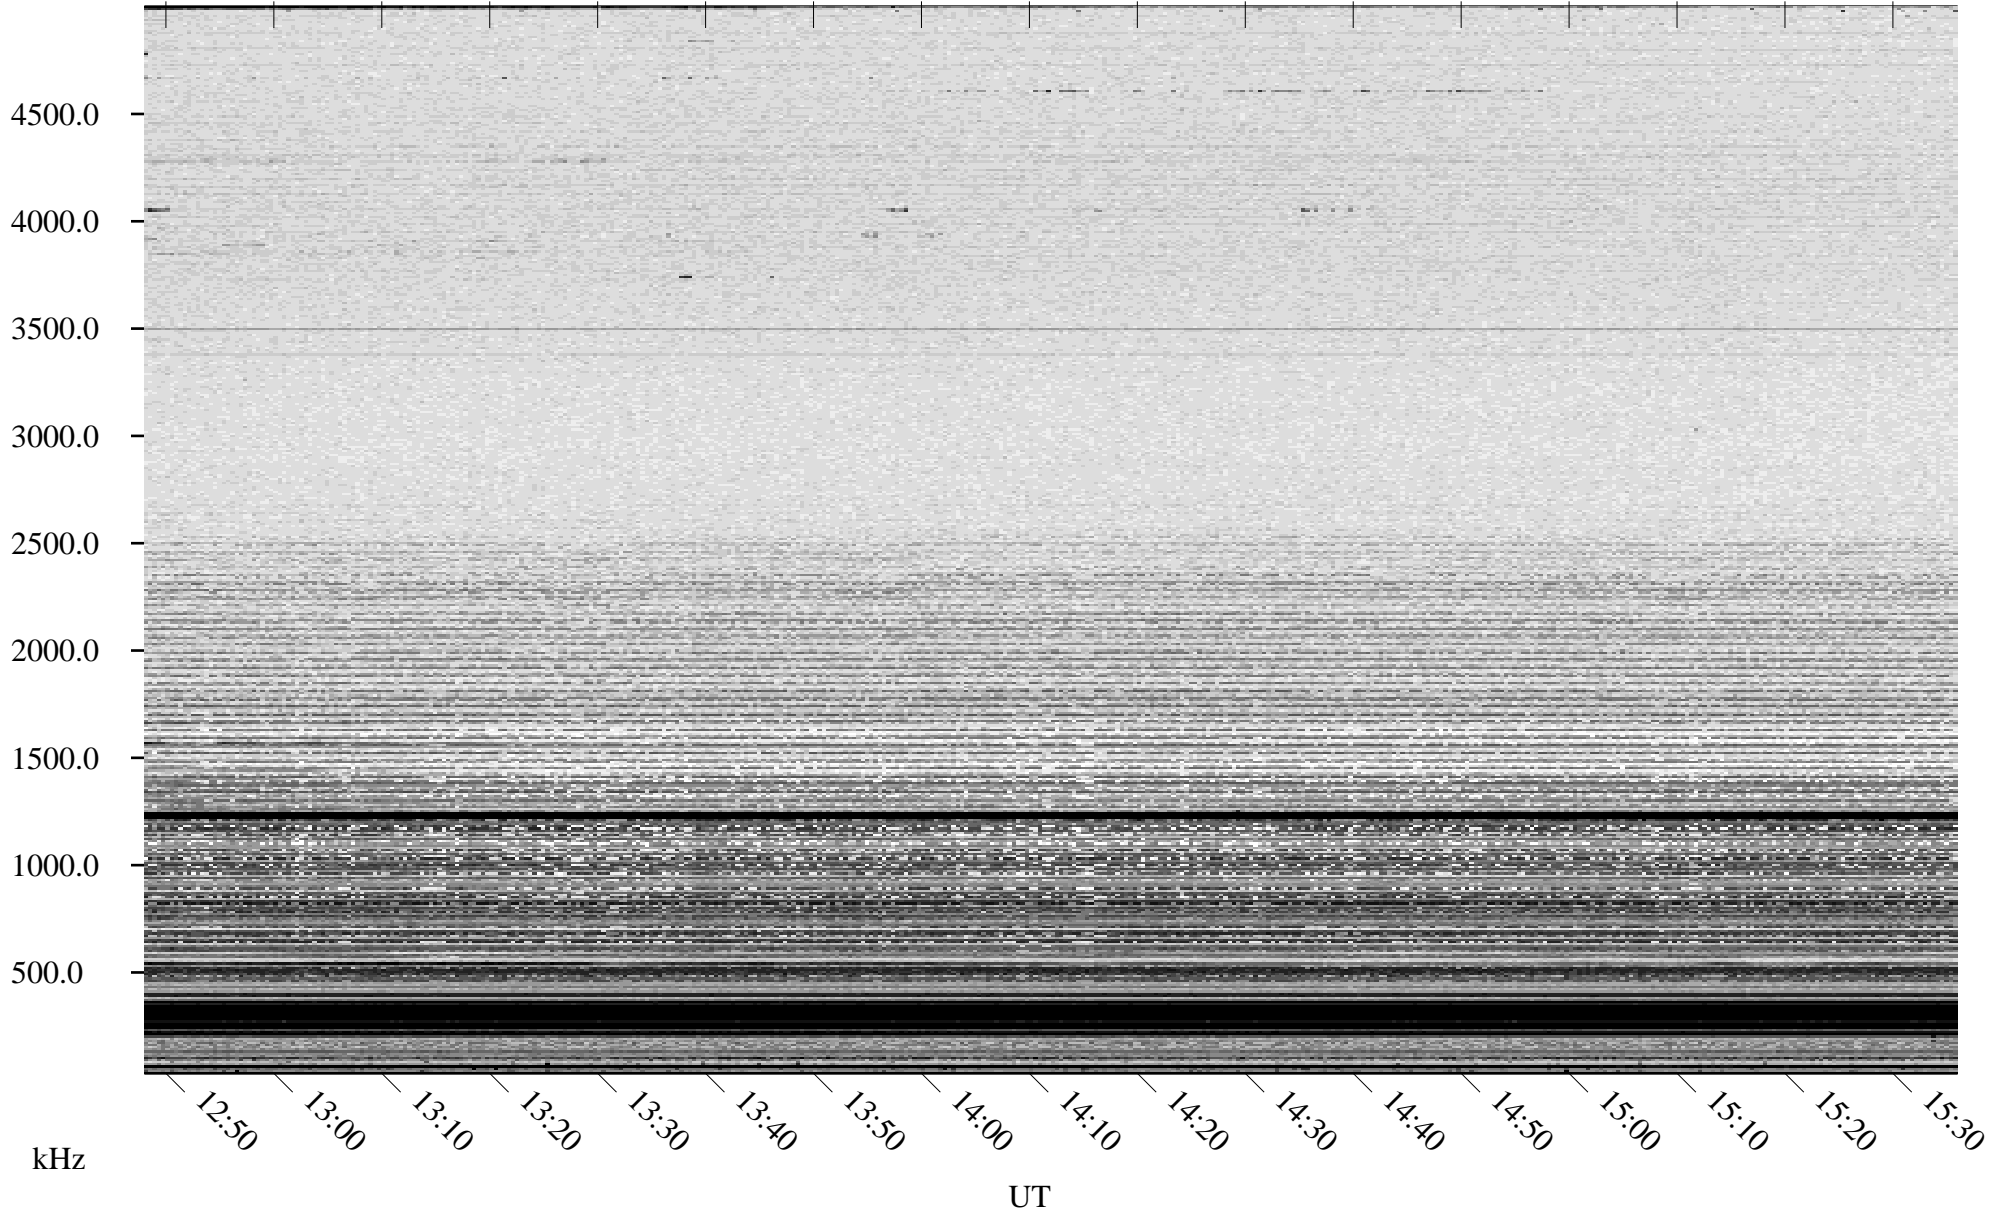

04/20/2006 Churchill, Manitoba

Linear Scale Black = 161 White = 15

ch06110l.r01m max_12

Page 1

04/20/2006 Churchill, Manitoba

Linear Scale Black = 161 White = 15

ch06110l.r01m max_12

Page 2

04/21/2006 Churchill, Manitoba

Linear Scale Black = 161 White = 15

ch06110l.r01m max_12

Page 3

04/21/2006 Churchill, Manitoba

Linear Scale Black = 161 White = 15

ch06110l.r01m max_12

Page 4

04/21/2006 Churchill, Manitoba

Linear Scale Black = 161 White = 15

ch06110l.r01m max_12

Page 5

04/21/2006 Churchill, Manitoba

Linear Scale Black = 161 White = 15

ch06110l.r01m max_12

Page 6

04/21/2006 Churchill, Manitoba

Linear Scale Black = 161 White = 15

ch06110l.r01m max_12

Page 7

04/21/2006 Churchill, Manitoba

Linear Scale Black = 161 White = 15

ch06110l.r01m max_12