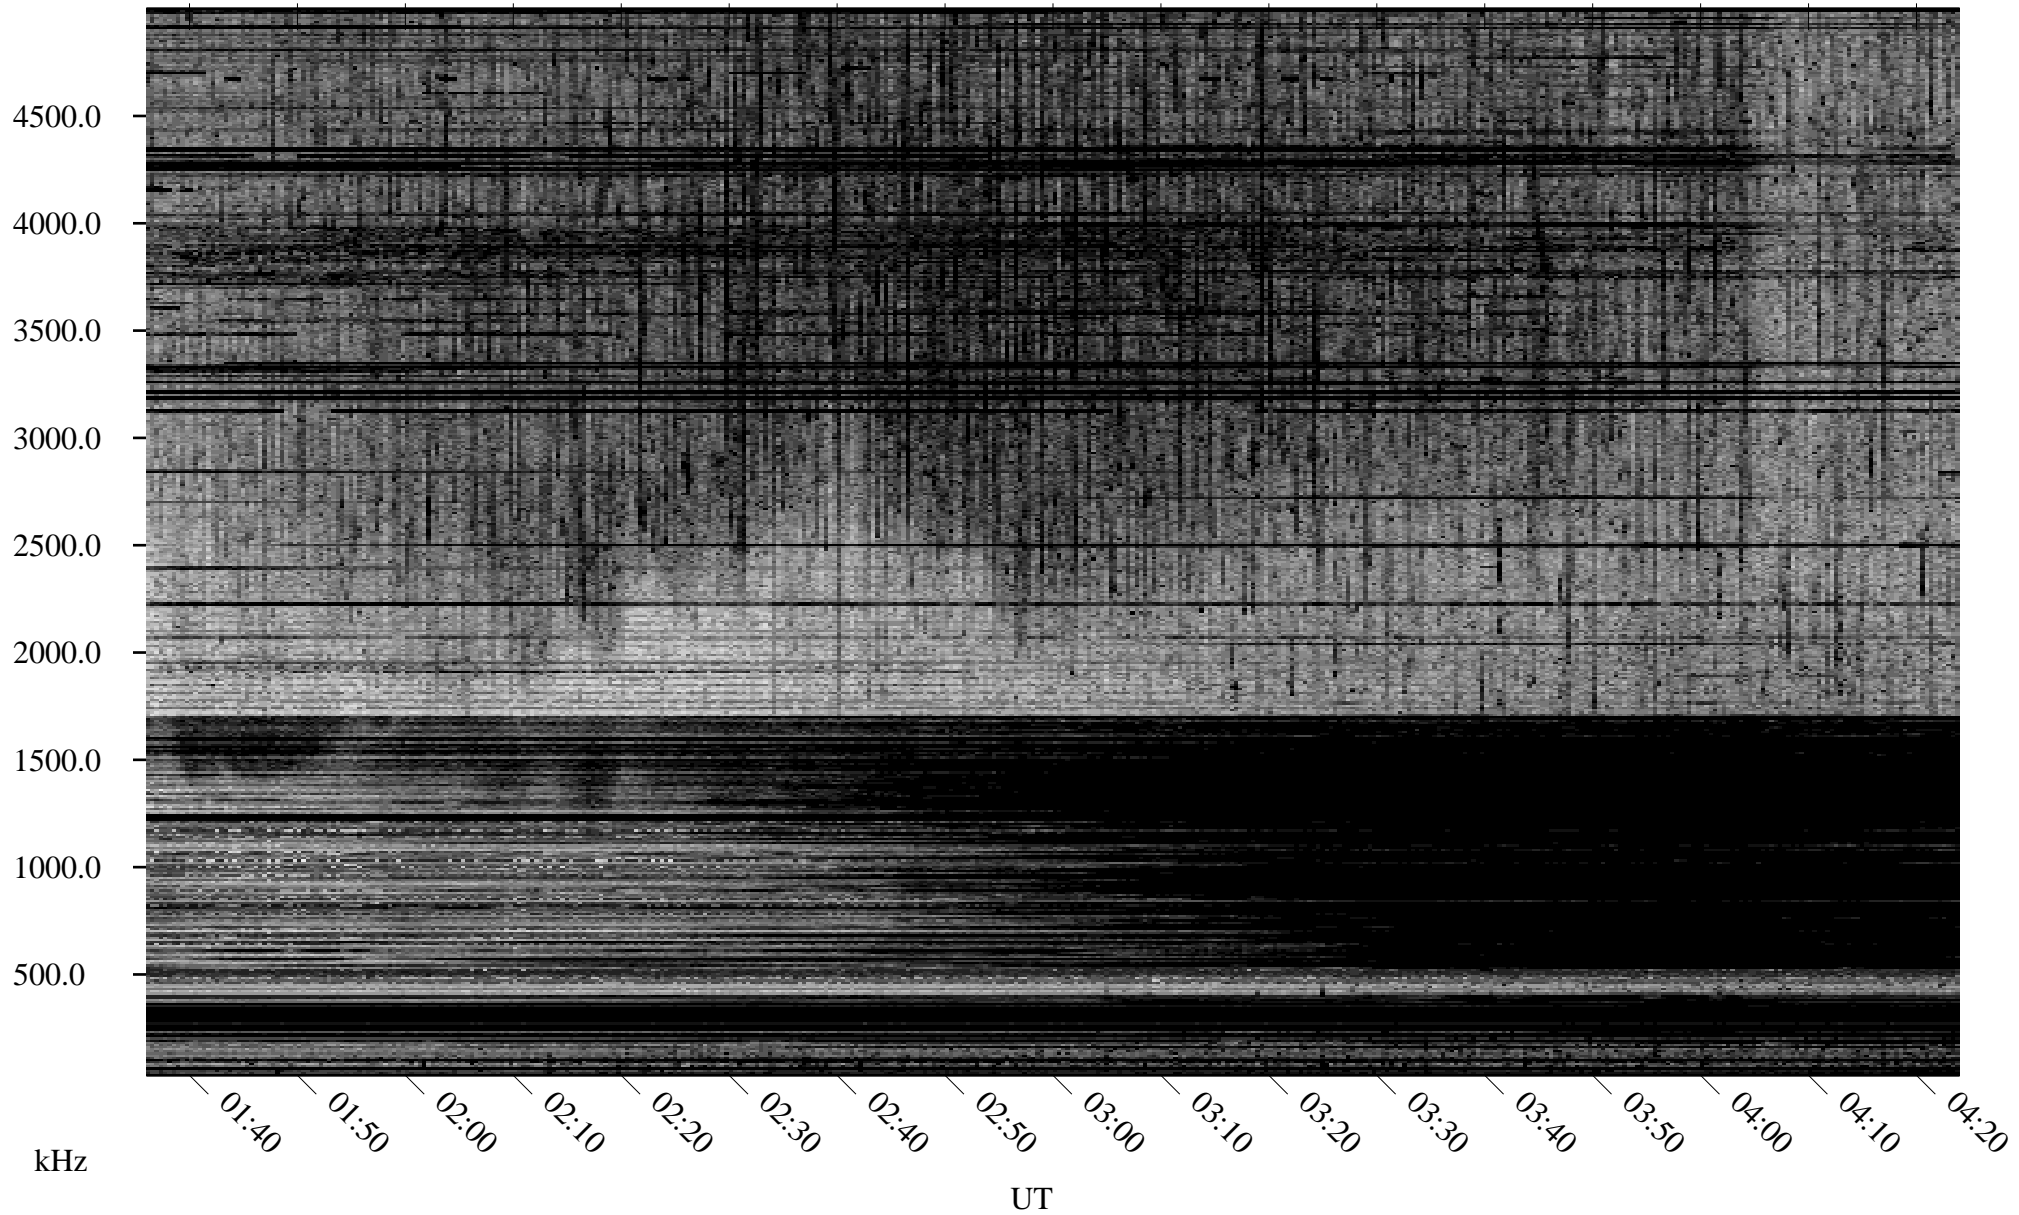

04/20/2006 Churchill, Manitoba

Linear Scale Black = 161 White = 15

ch06110l.r01m max_12

Page 1

04/20/2006 Churchill, Manitoba

Linear Scale Black = 161 White = 15

ch06110l.r01m max_12

Page 2

04/21/2006 Churchill, Manitoba

Linear Scale Black = 161 White = 15

ch06110l.r01m max_12

Page 3

04/21/2006 Churchill, Manitoba

Linear Scale Black = 161 White = 15

ch06110l.r01m max_12

Page 4

04/21/2006 Churchill, Manitoba

Linear Scale Black = 161 White = 15

ch06110l.r01m max_12

Page 5

04/21/2006 Churchill, Manitoba

Linear Scale Black = 161 White = 15

ch06110l.r01m max_12

Page 6

04/21/2006 Churchill, Manitoba

Linear Scale Black = 161 White = 15

ch06110l.r01m max_12

Page 7

04/21/2006 Churchill, Manitoba

Linear Scale Black = 161 White = 15

ch06110l.r01m max_12