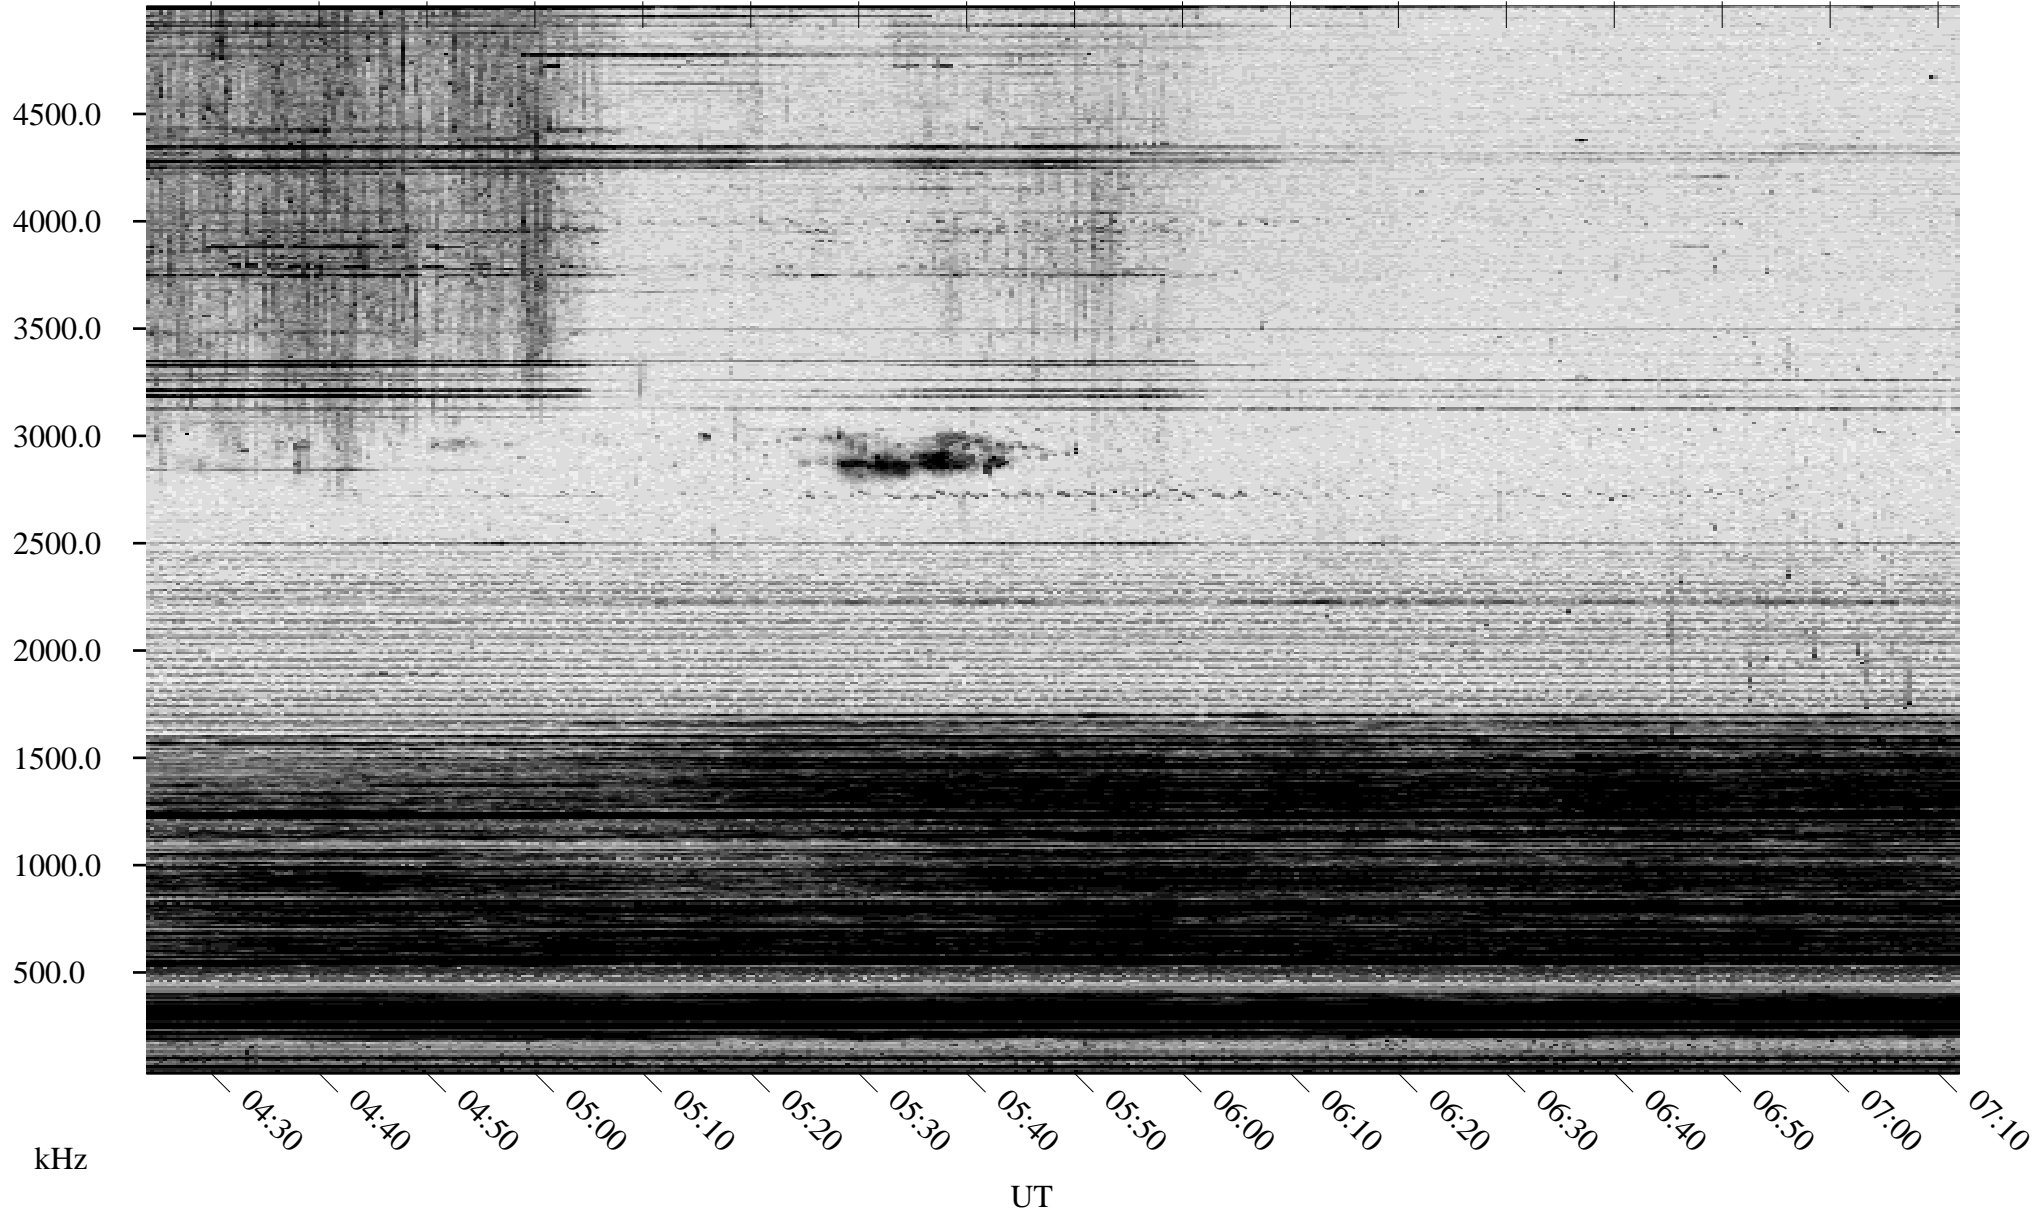

04/21/2006 Churchill, Manitoba

Linear Scale Black = 161 White = 15

ch061111l.r00m max_12

Page 1

04/21/2006 Churchill, Manitoba

Linear Scale Black = 161 White = 15

ch061111l.r00m max_12

Page 2

04/22/2006 Churchill, Manitoba

Linear Scale Black = 161 White = 15

ch061111l.r00m max_12

Page 3

04/22/2006 Churchill, Manitoba

Linear Scale Black = 161 White = 15

ch061111l.r00m max_12

Page 4

04/22/2006 Churchill, Manitoba

Linear Scale Black = 161 White = 15

ch061111l.r00m max_12

Page 5

04/22/2006 Churchill, Manitoba

Linear Scale Black = 161 White = 15

ch061111l.r00m max_12

Page 6

04/22/2006 Churchill, Manitoba

Linear Scale Black = 161 White = 15

ch061111l.r00m max_12

Page 7

04/22/2006 Churchill, Manitoba

Linear Scale Black = 161 White = 15

ch061111l.r00m max_12

Page 8