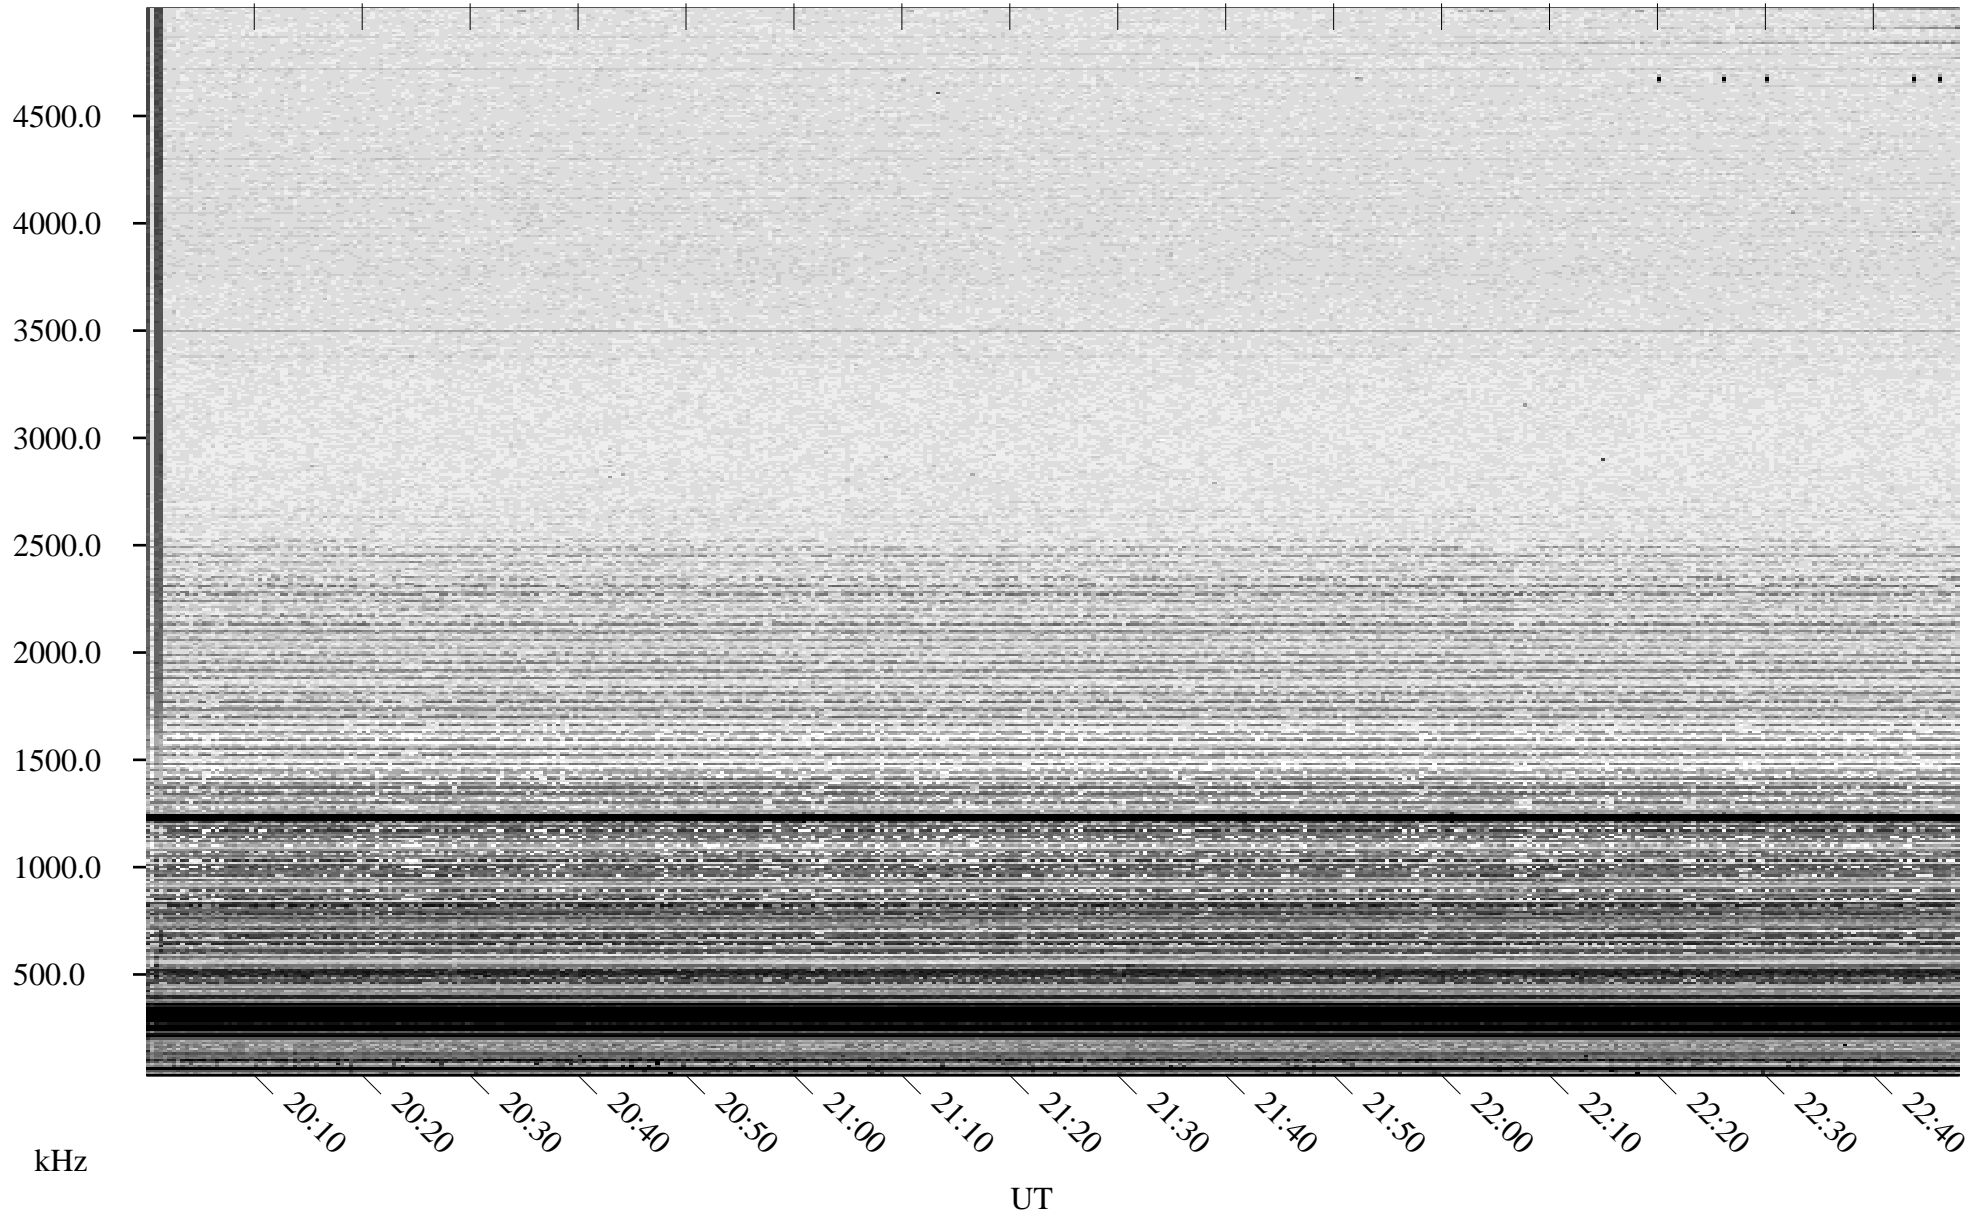

# 04/22/2006 Churchill, Manitoba

Linear Scale    Black = 161    White = 15

ch06112l.r00m max\_12

Page 1

# 04/22/2006 Churchill, Manitoba

Linear Scale    Black = 161    White = 15

ch06112l.r00m max\_12

Page 2

# 04/23/2006 Churchill, Manitoba

Linear Scale    Black = 161    White = 15

ch06112l.r00m max\_12

Page 3

# 04/23/2006 Churchill, Manitoba

Linear Scale    Black = 161    White = 15

ch06112l.r00m max\_12

Page 4