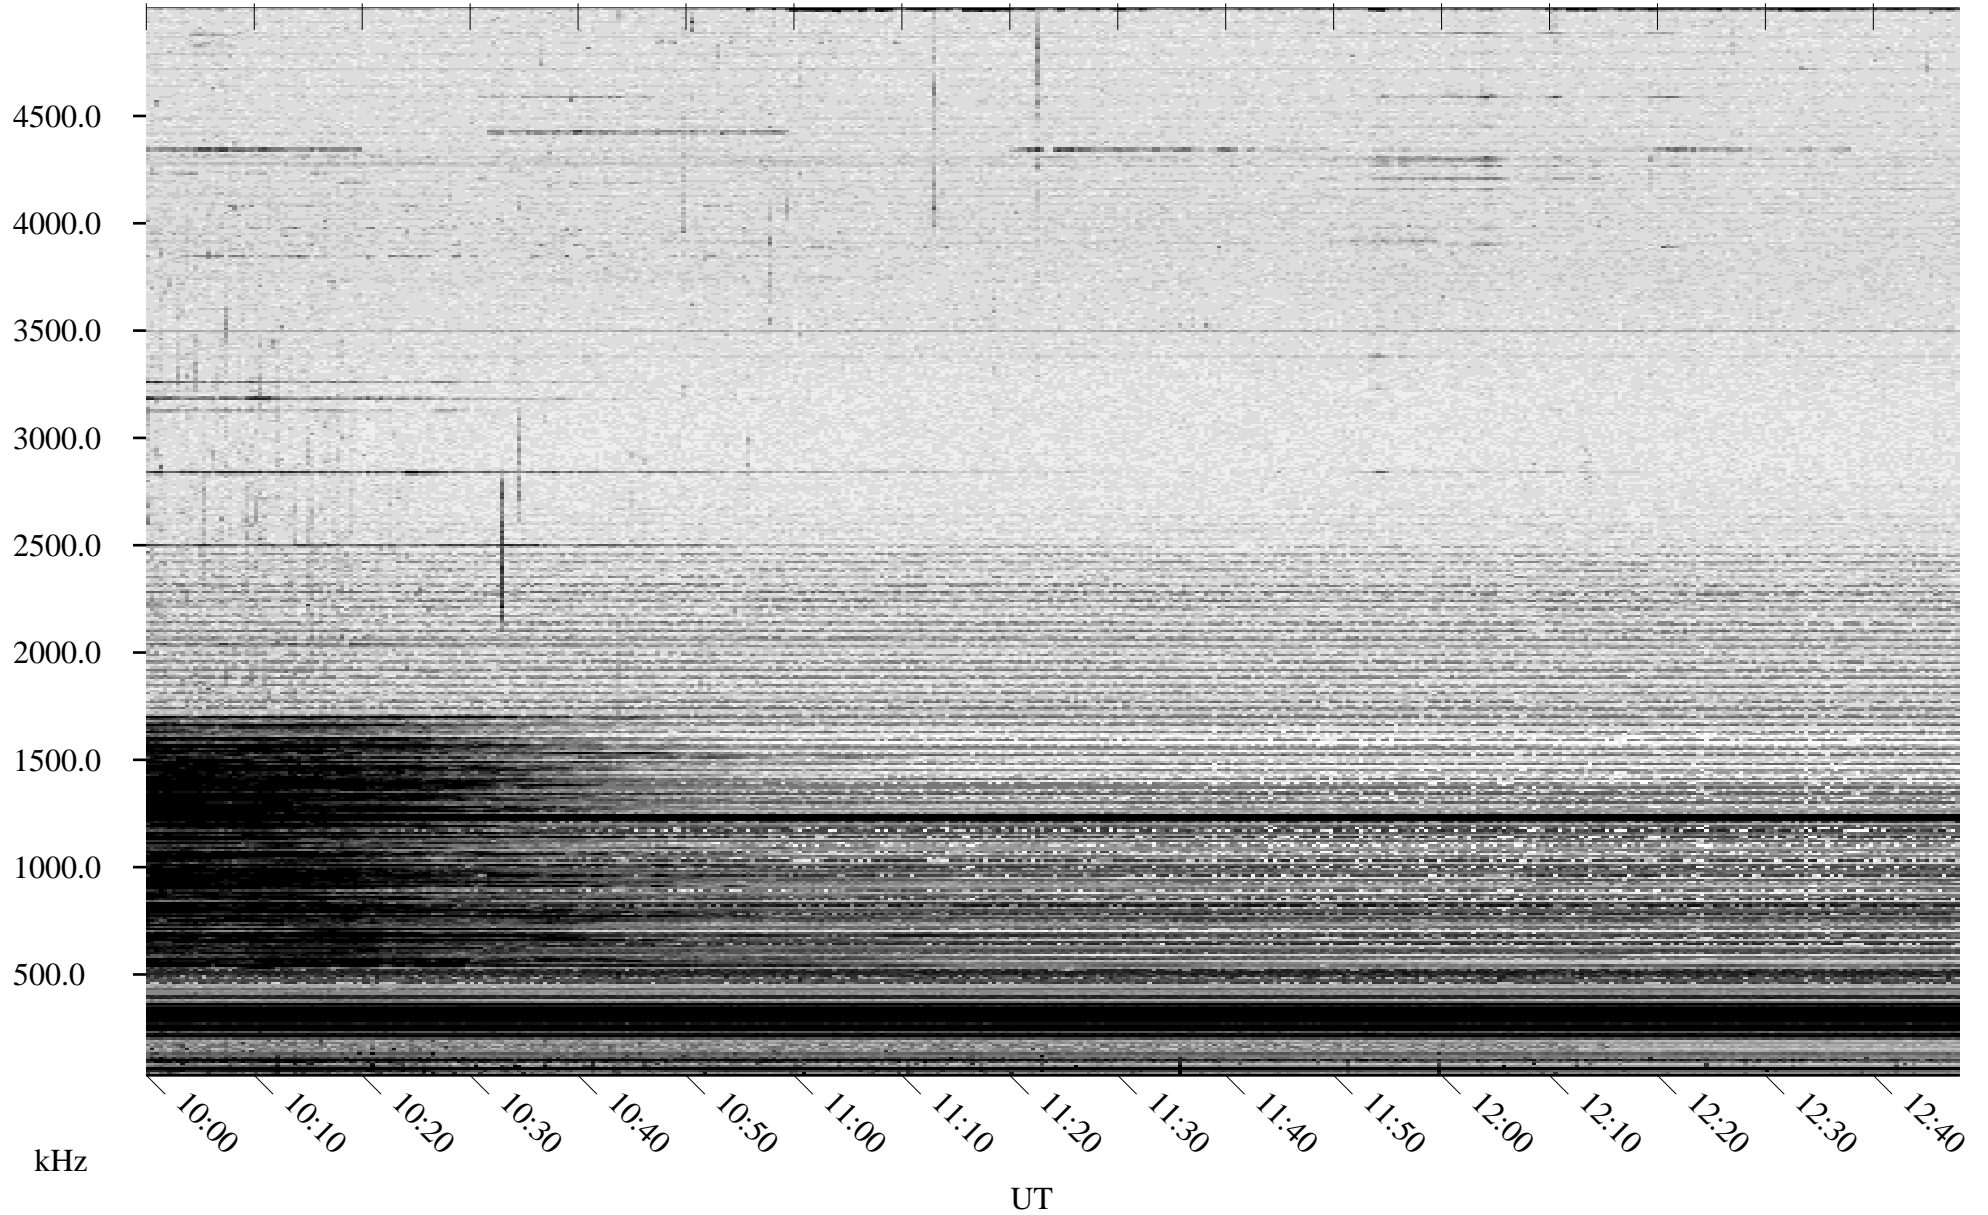

# 04/23/2006 Churchill, Manitoba

Linear Scale    Black = 161    White = 15

ch06112l.r00m max\_12

Page 5

# 04/23/2006 Churchill, Manitoba

Linear Scale    Black = 161    White = 15

ch06112l.r00m max\_12

Page 6

# 04/23/2006 Churchill, Manitoba

Linear Scale    Black = 161    White = 15

ch06112l.r00m max\_12

Page 7

# 04/23/2006 Churchill, Manitoba

Linear Scale    Black = 161    White = 15

ch06112l.r00m max\_12