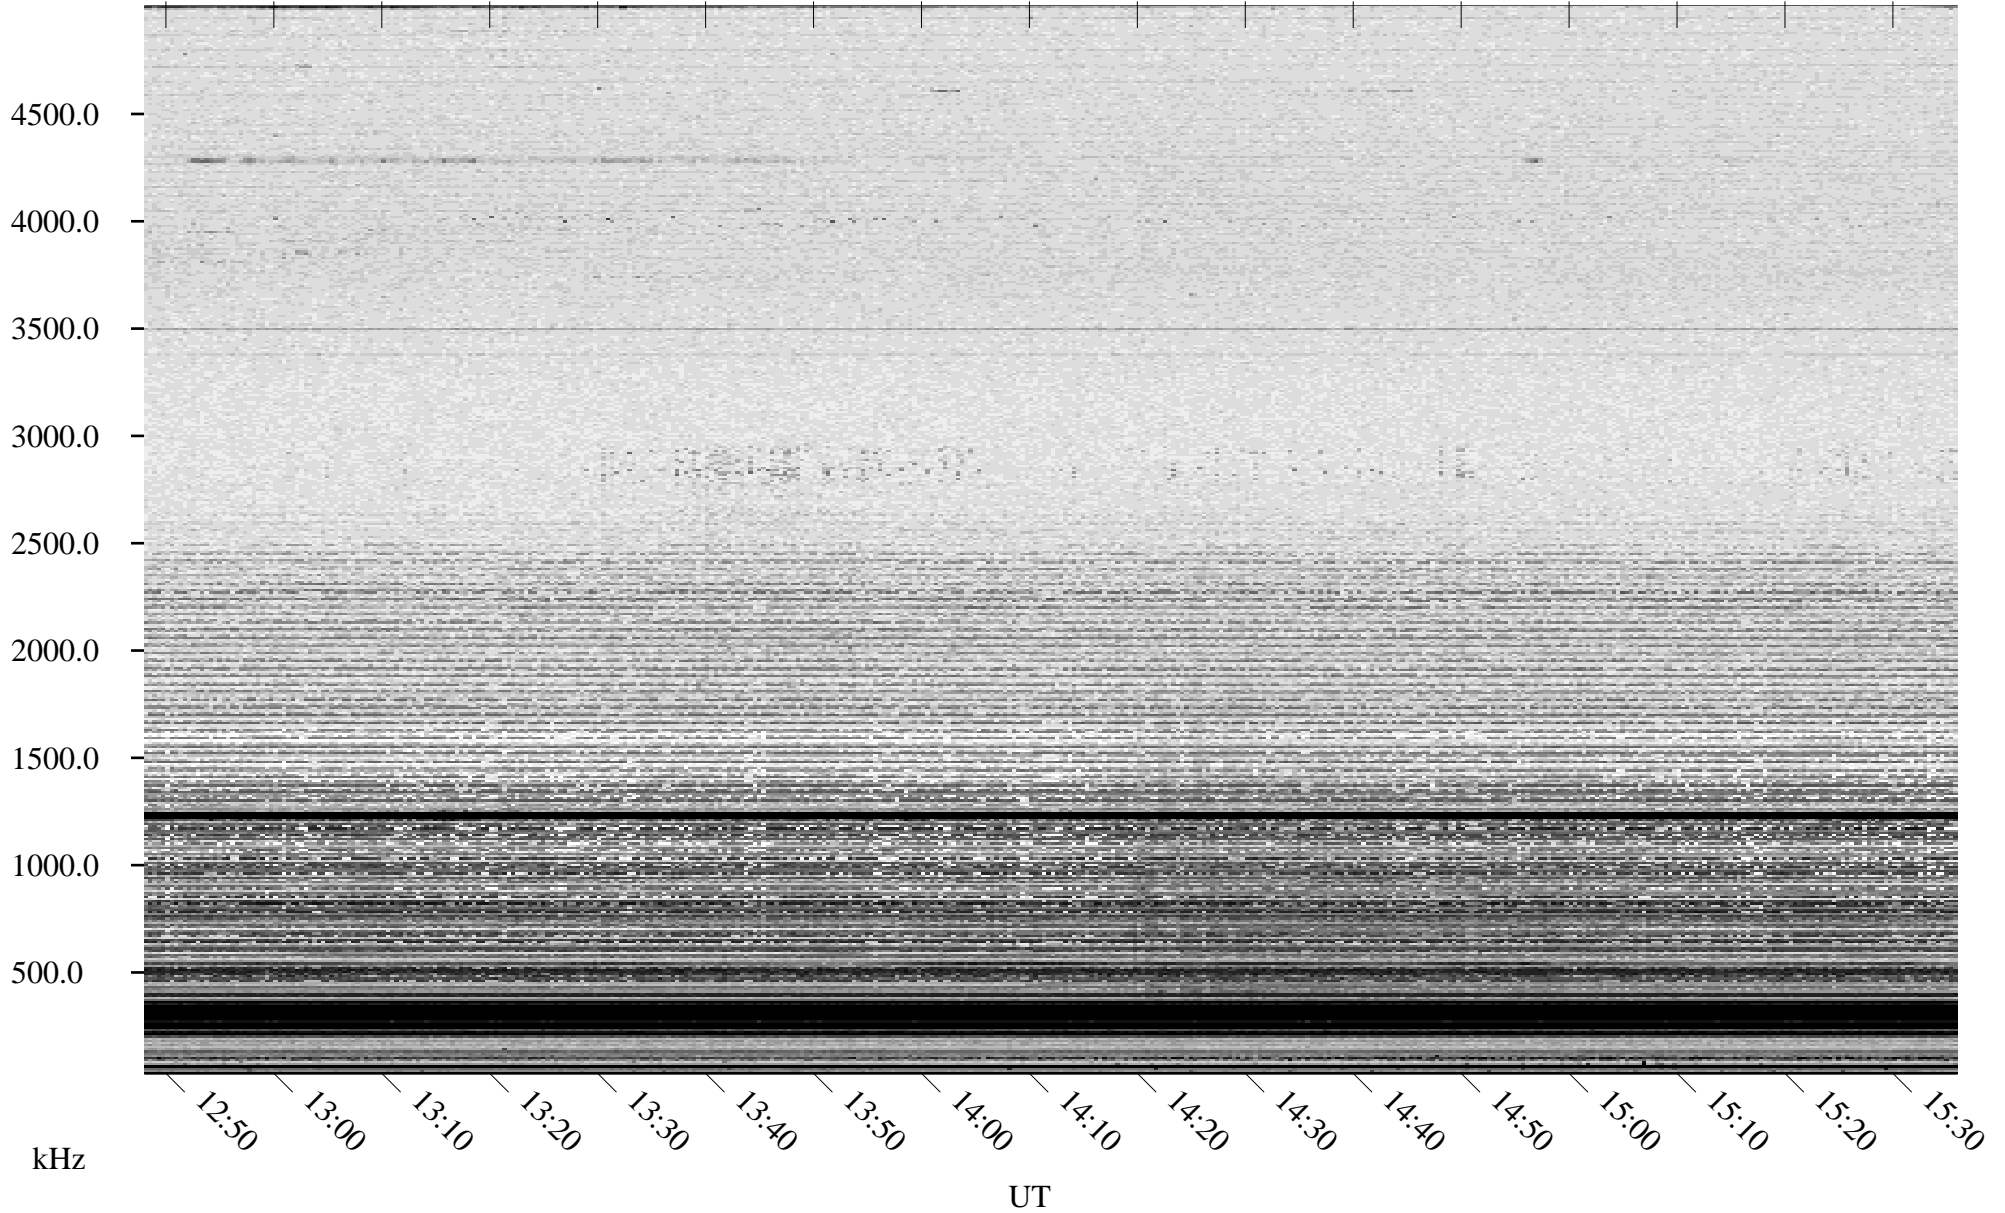

# 04/23/2006 Churchill, Manitoba

Linear Scale    Black = 161    White = 15

ch06112l.r00m max\_12

Page 5

# 04/23/2006 Churchill, Manitoba

Linear Scale    Black = 161    White = 15

ch06112l.r00m max\_12

Page 6

# 04/23/2006 Churchill, Manitoba

Linear Scale    Black = 161    White = 15

ch06112l.r00m max\_12

Page 7

# 04/23/2006 Churchill, Manitoba

Linear Scale    Black = 161    White = 15

ch06112l.r00m max\_12