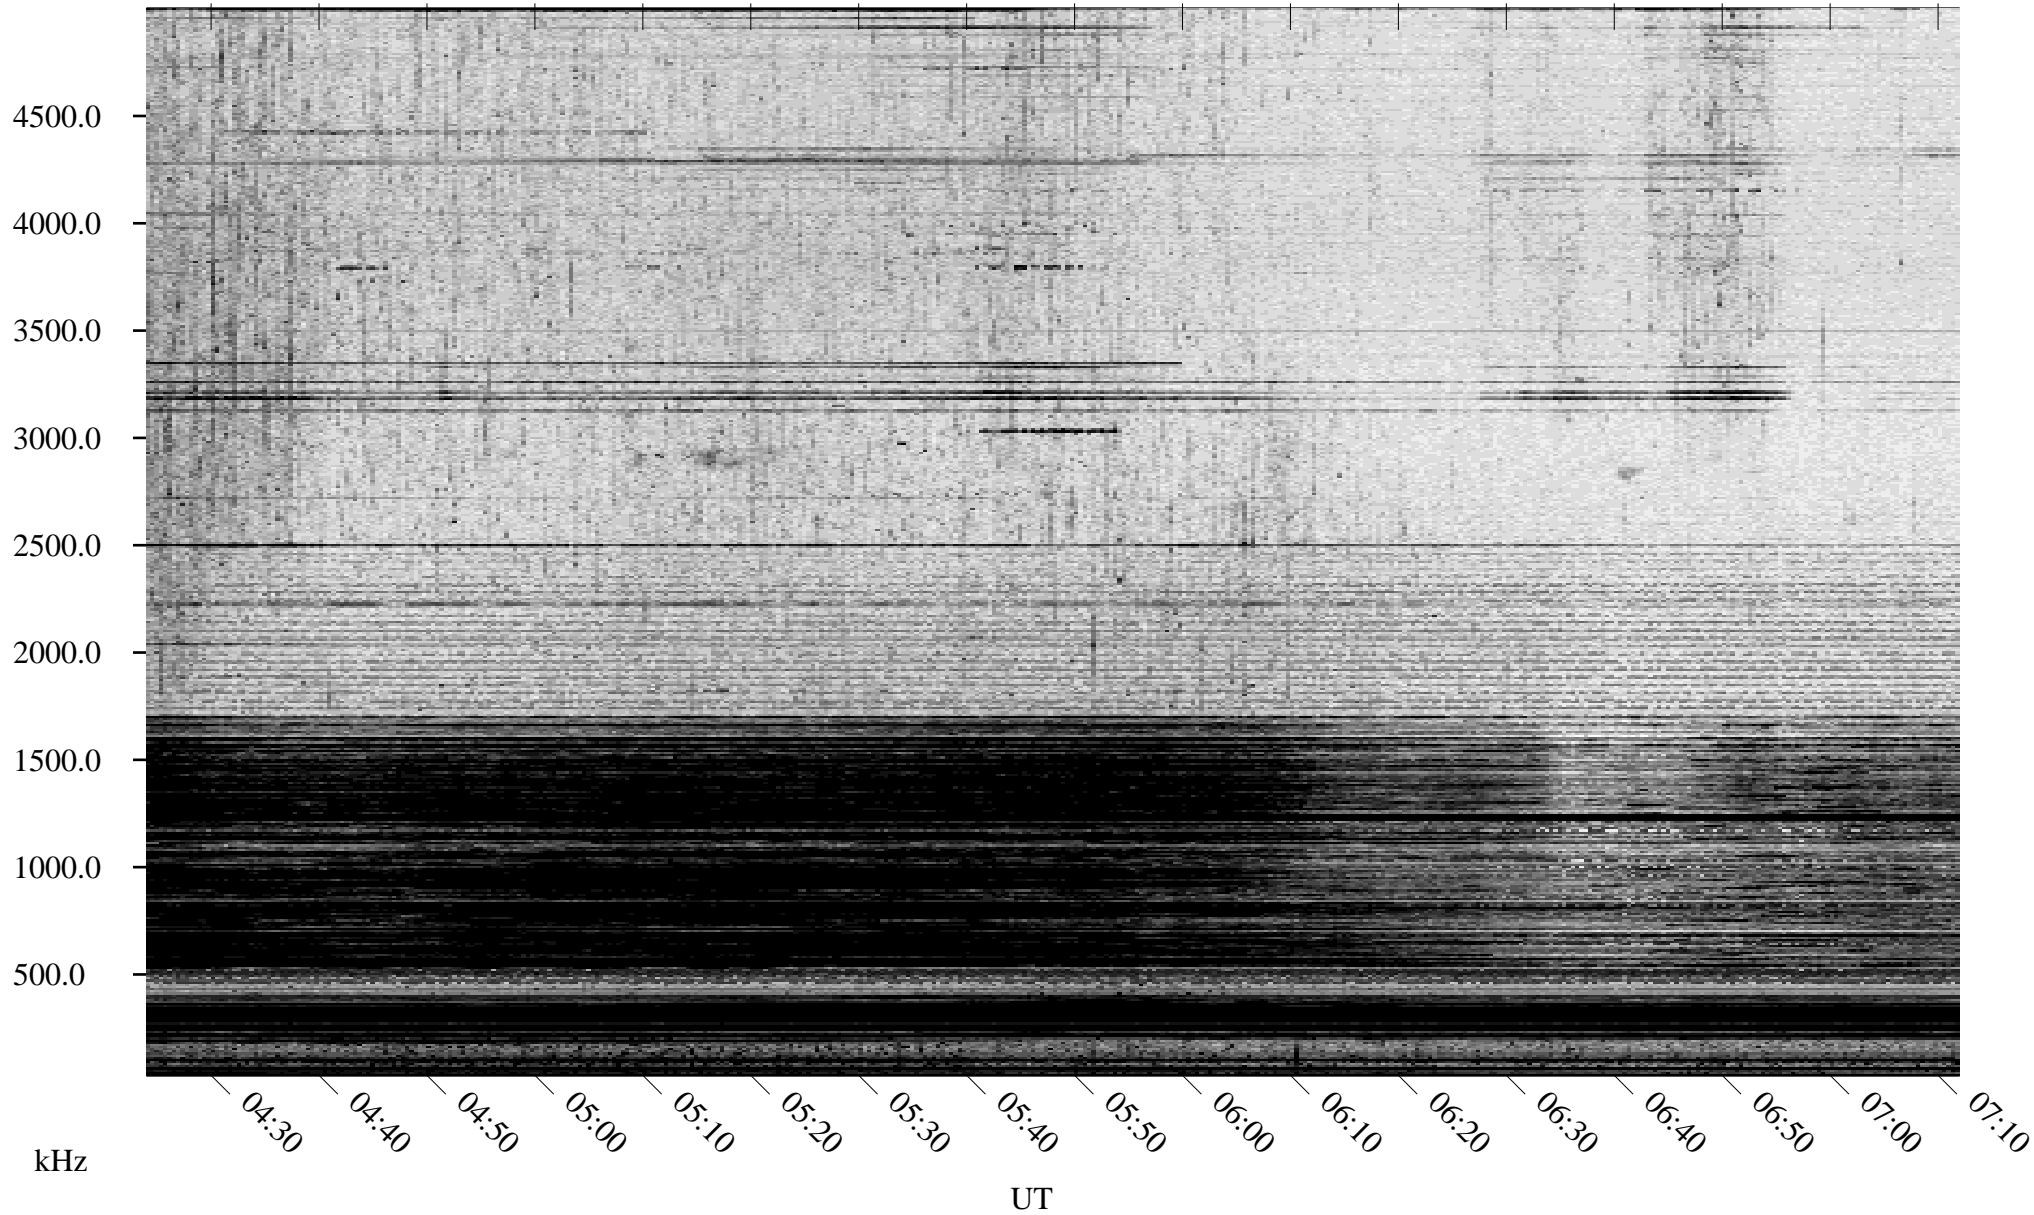

# 04/22/2006 Churchill, Manitoba

Linear Scale    Black = 161    White = 15

ch06112l.r00m max\_12

Page 1

# 04/22/2006 Churchill, Manitoba

Linear Scale    Black = 161    White = 15

ch06112l.r00m max\_12

Page 2

# 04/23/2006 Churchill, Manitoba

Linear Scale    Black = 161    White = 15

ch06112l.r00m max\_12

Page 3

# 04/23/2006 Churchill, Manitoba

Linear Scale    Black = 161    White = 15

ch06112l.r00m max\_12

Page 4