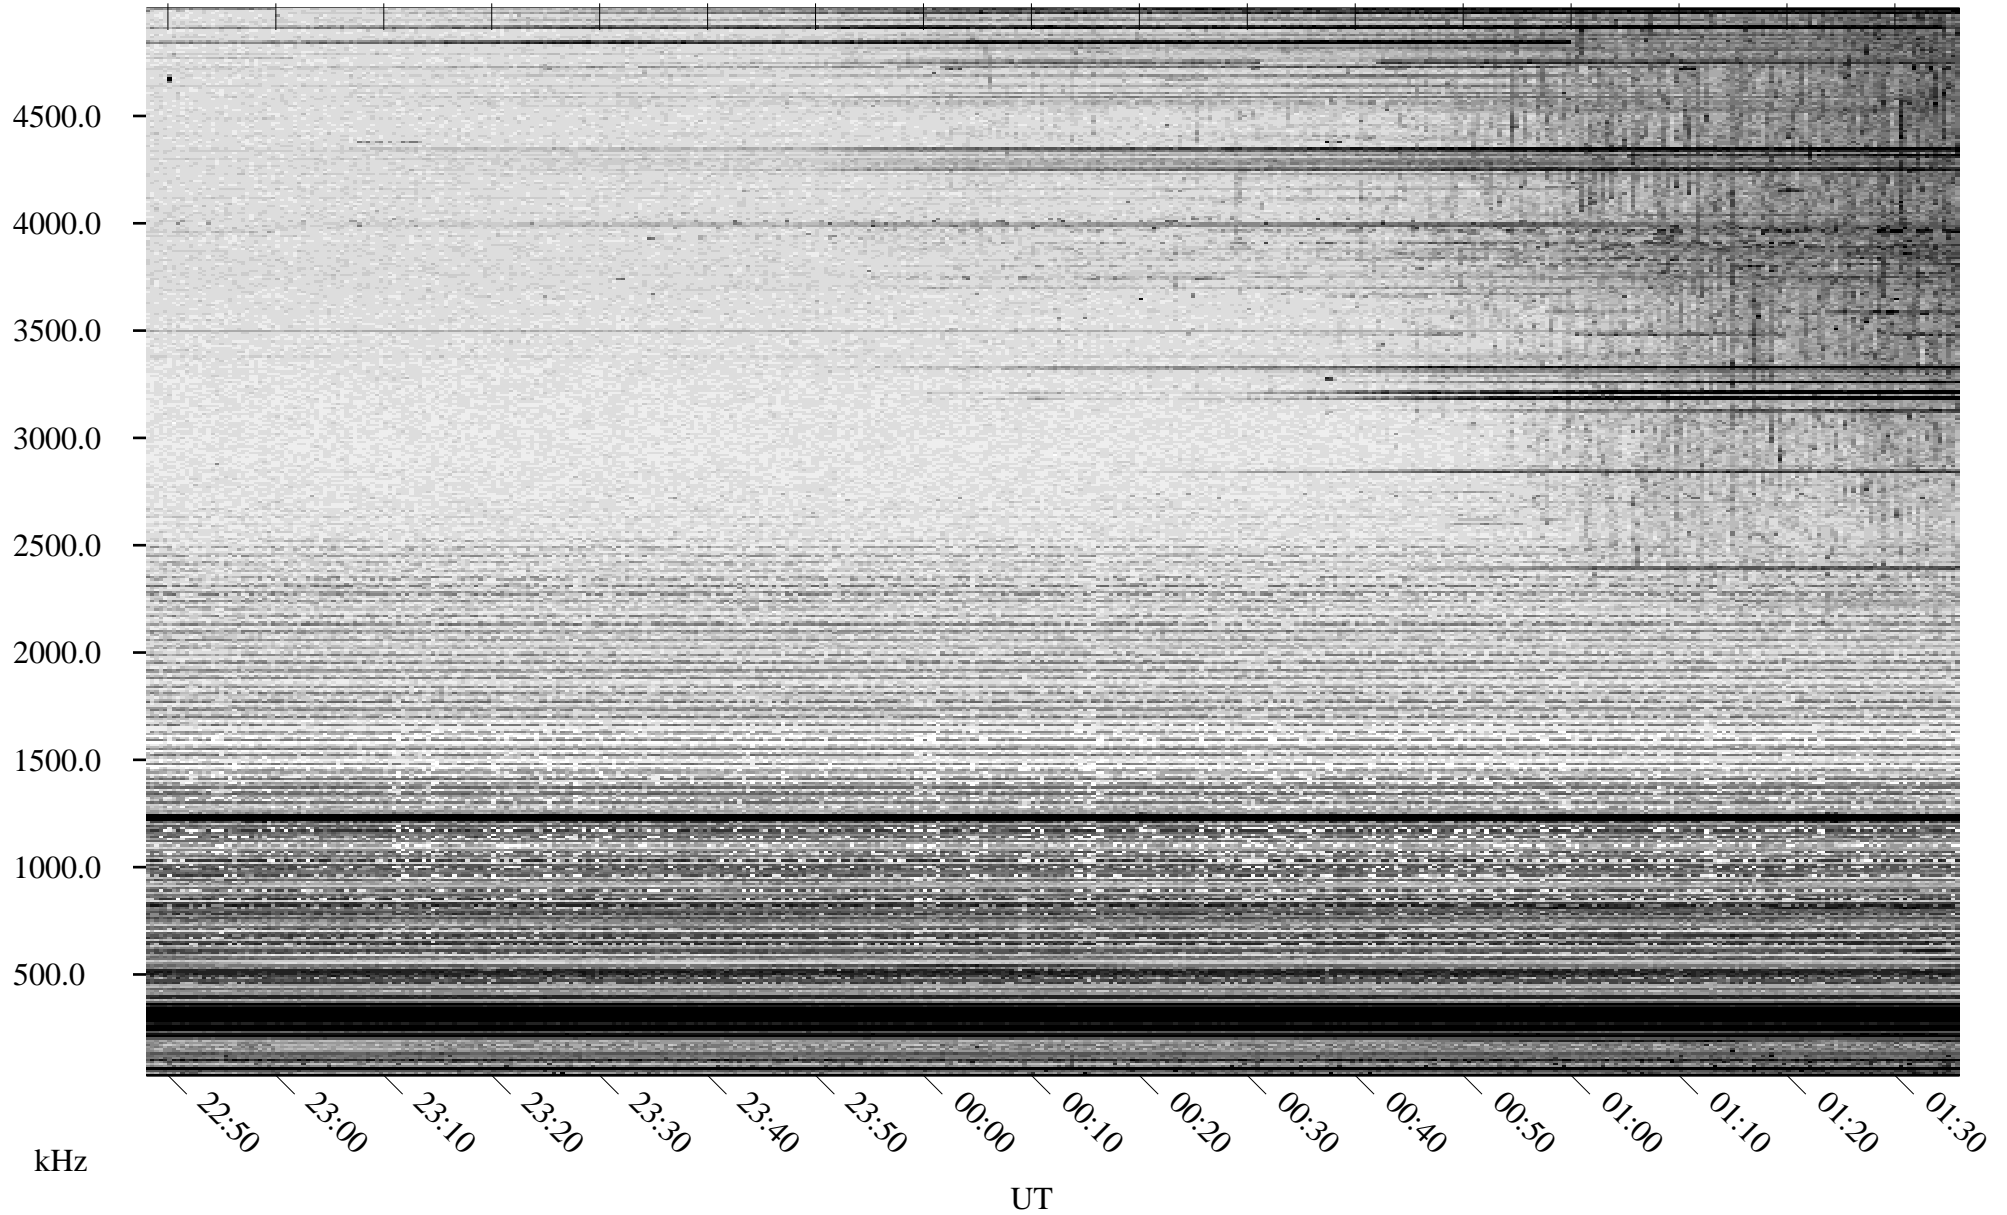

# 04/22/2006 Churchill, Manitoba

Linear Scale    Black = 161    White = 15

ch06112l.r00m max\_12

Page 1

# 04/22/2006 Churchill, Manitoba

Linear Scale    Black = 161    White = 15

ch06112l.r00m max\_12

Page 2

# 04/23/2006 Churchill, Manitoba

Linear Scale    Black = 161    White = 15

ch06112l.r00m max\_12

Page 3

# 04/23/2006 Churchill, Manitoba

Linear Scale    Black = 161    White = 15

ch06112l.r00m max\_12

Page 4