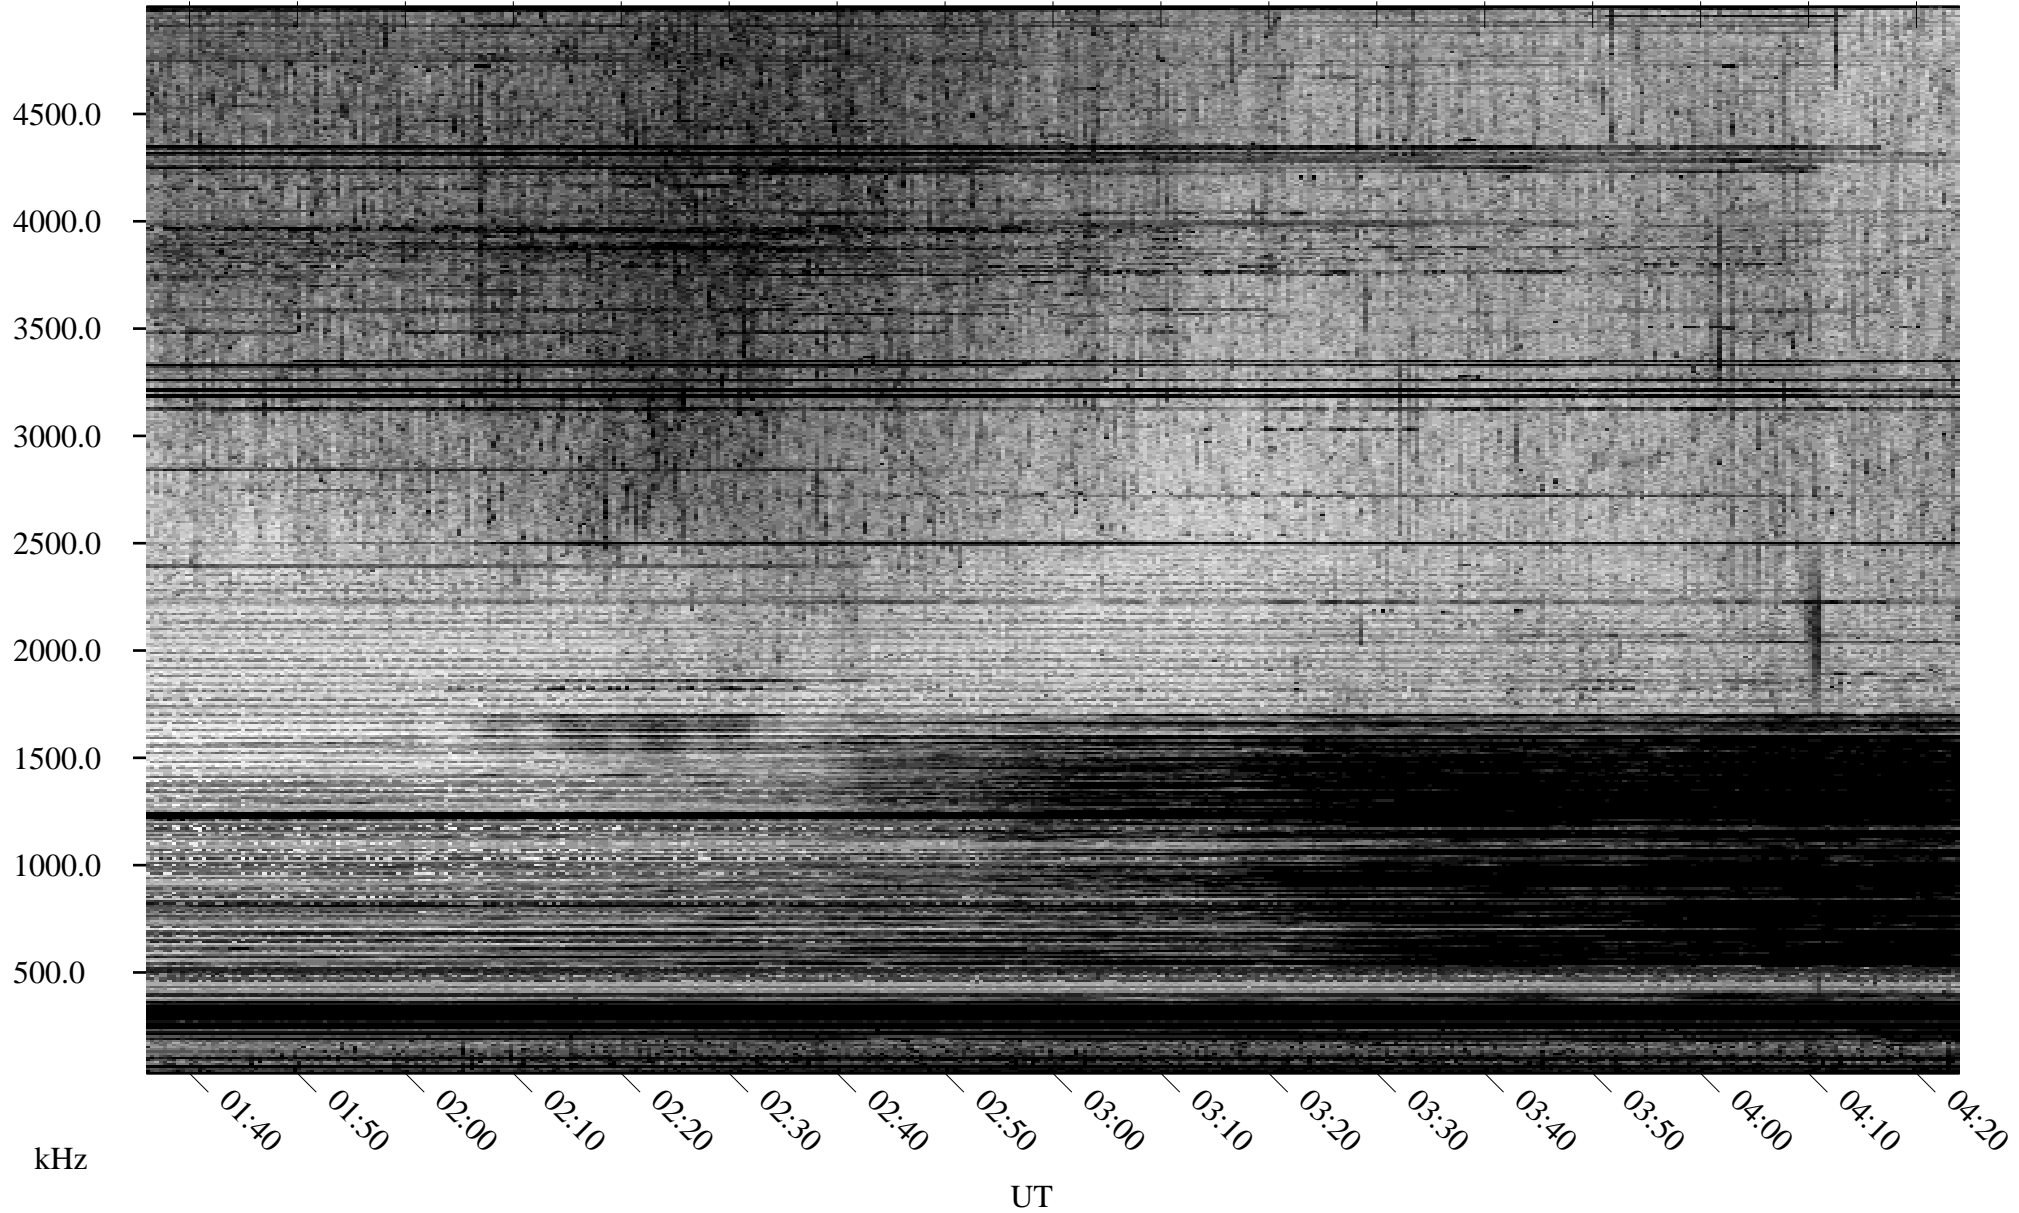

# 04/22/2006 Churchill, Manitoba

Linear Scale    Black = 161    White = 15

ch06112l.r00m max\_12

Page 1

# 04/22/2006 Churchill, Manitoba

Linear Scale    Black = 161    White = 15

ch06112l.r00m max\_12

Page 2

# 04/23/2006 Churchill, Manitoba

Linear Scale    Black = 161    White = 15

ch06112l.r00m max\_12

Page 3

# 04/23/2006 Churchill, Manitoba

Linear Scale    Black = 161    White = 15

ch06112l.r00m max\_12

Page 4