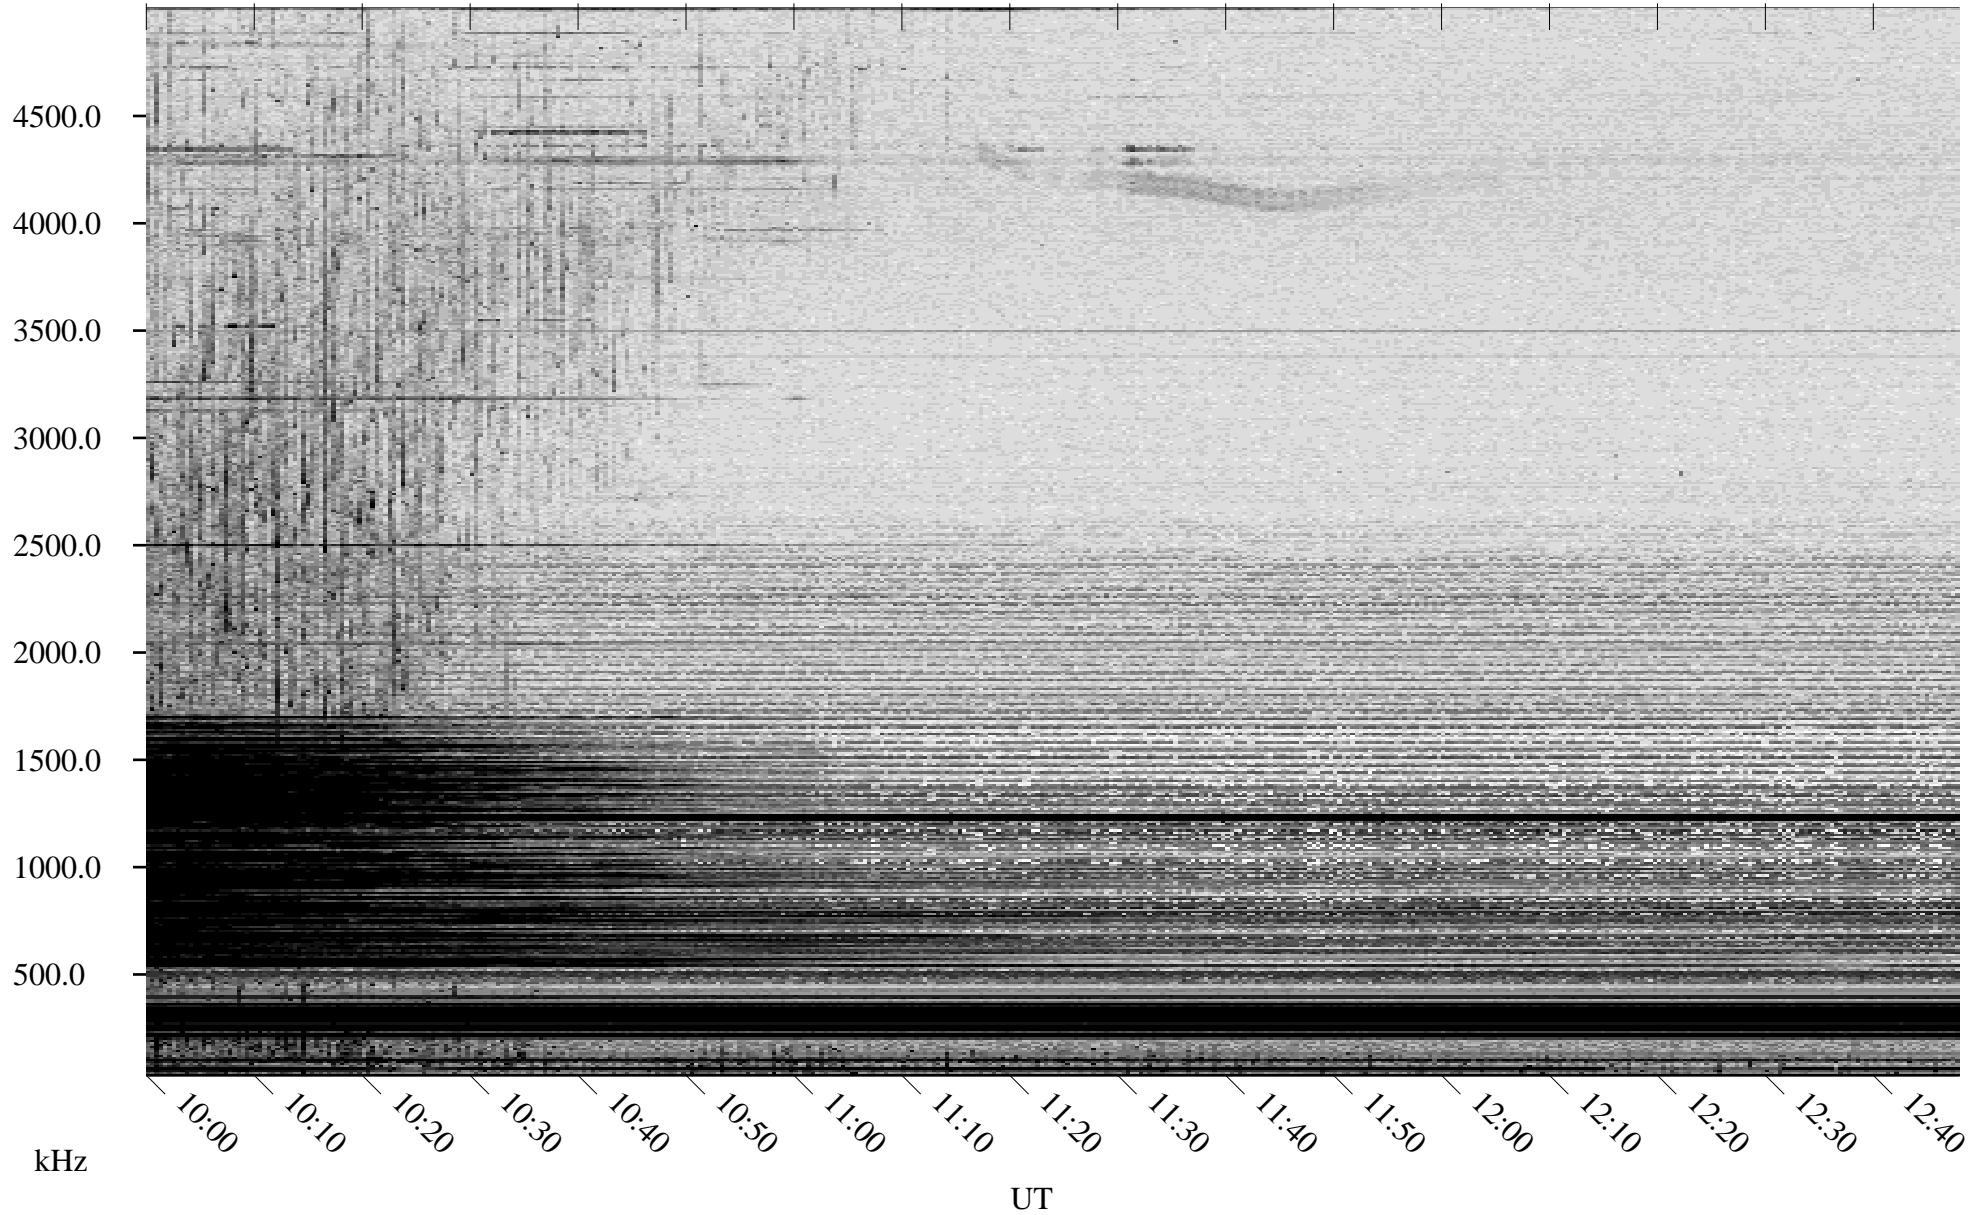

04/23/2006 Churchill, Manitoba

Linear Scale Black = 161 White = 15

ch06113l.r00m max_12

Page 1

04/23/2006 Churchill, Manitoba

Linear Scale Black = 161 White = 15

ch06113l.r00m max_12

Page 2

04/24/2006 Churchill, Manitoba

Linear Scale Black = 161 White = 15

ch061131l.r00m max_12

Page 3

04/24/2006 Churchill, Manitoba

Linear Scale Black = 161 White = 15

ch06113l.r00m max_12

Page 4

04/24/2006 Churchill, Manitoba

Linear Scale Black = 161 White = 15

ch06113l.r00m max_12

Page 5

04/24/2006 Churchill, Manitoba

Linear Scale Black = 161 White = 15

ch06113l.r00m max_12

Page 6

04/24/2006 Churchill, Manitoba

Linear Scale Black = 161 White = 15

ch06113l.r00m max_12

Page 7

04/24/2006 Churchill, Manitoba

Linear Scale Black = 161 White = 15

ch061131.r00m max_12

Page 8