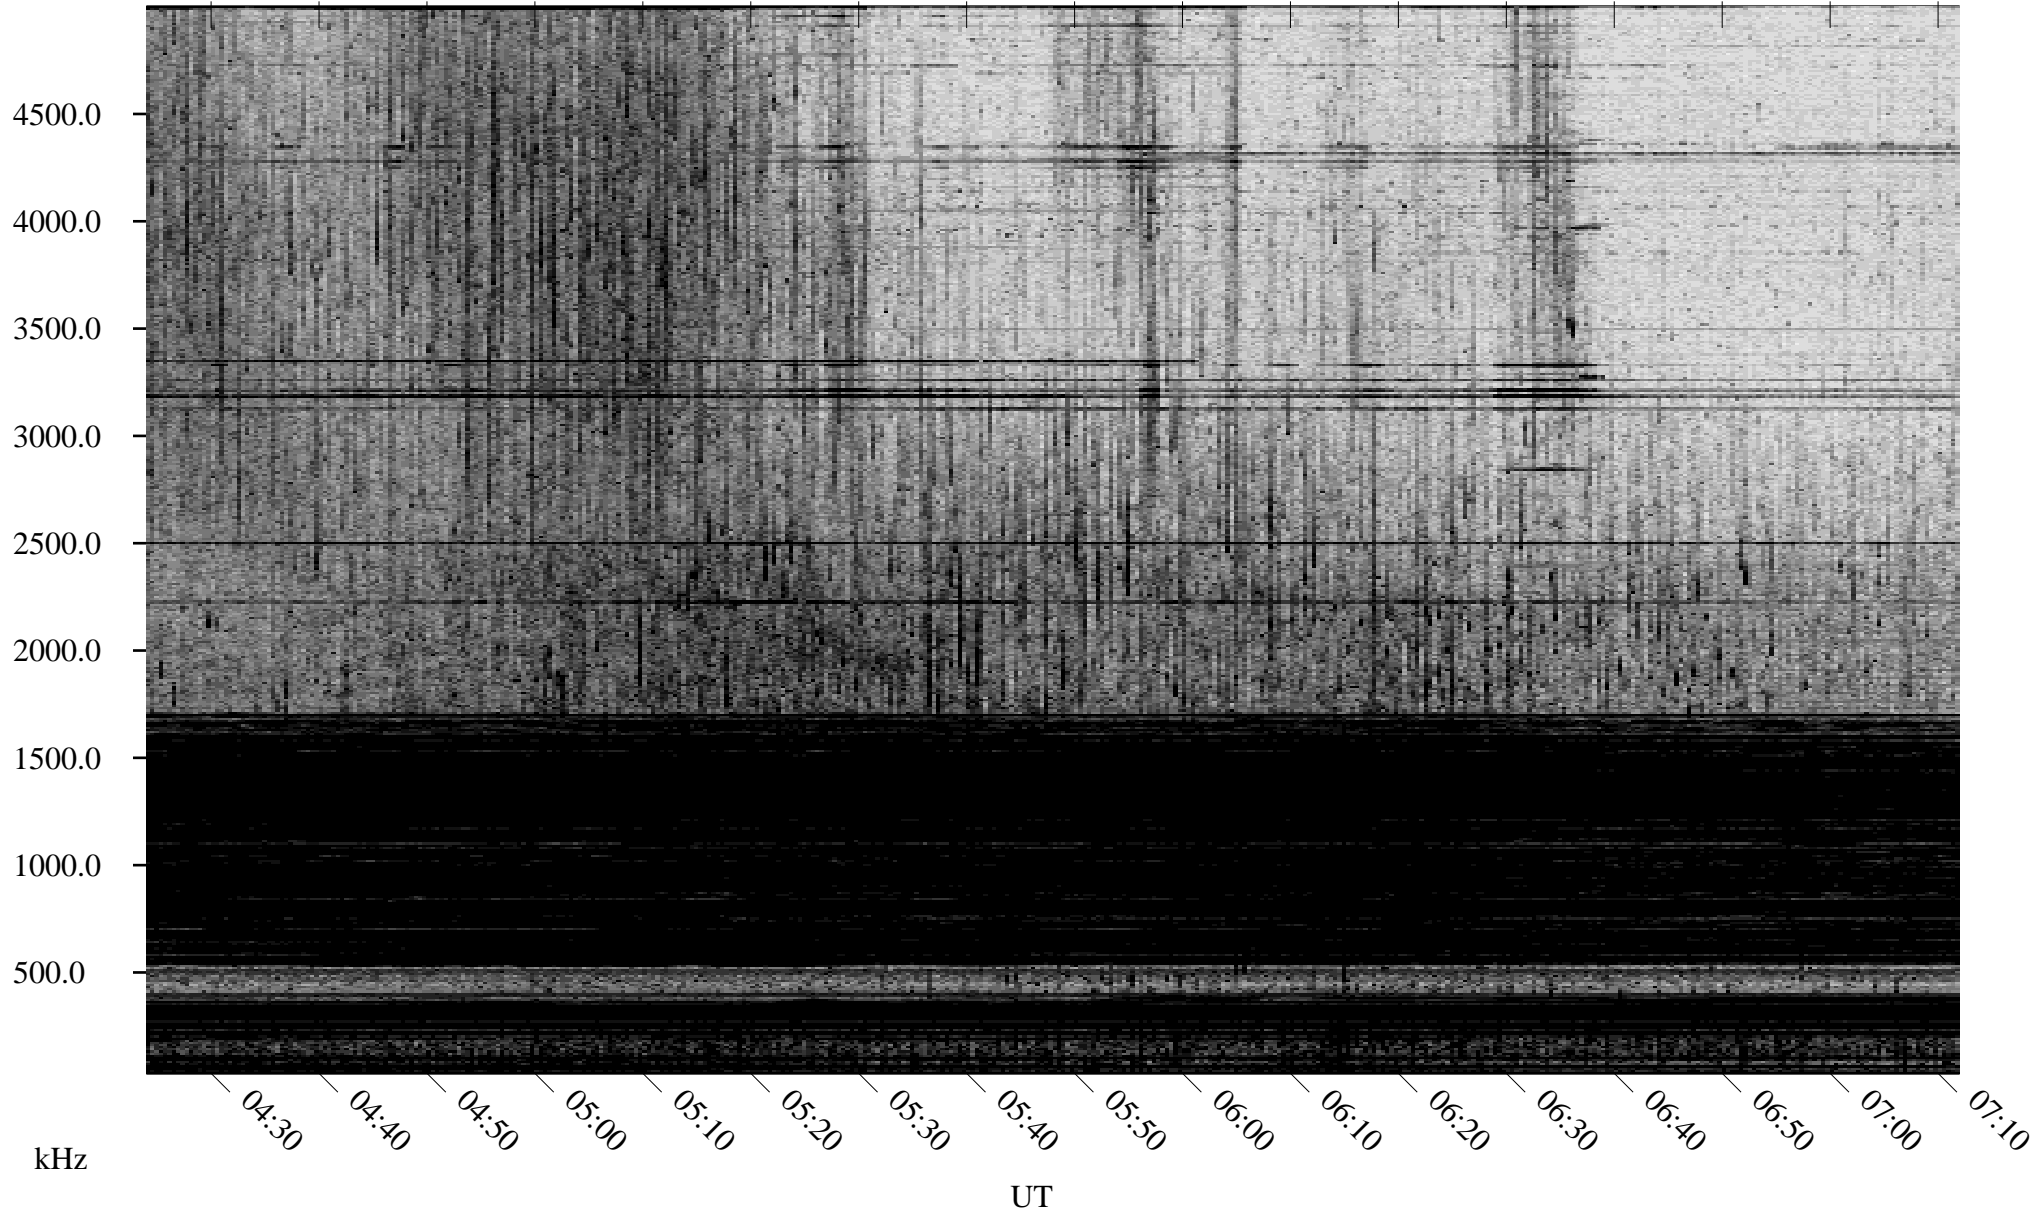

04/23/2006 Churchill, Manitoba

Linear Scale Black = 161 White = 15

ch06113l.r00m max_12

Page 1

04/23/2006 Churchill, Manitoba

Linear Scale Black = 161 White = 15

ch06113l.r00m max_12

Page 2

04/24/2006 Churchill, Manitoba

Linear Scale Black = 161 White = 15

ch061131l.r00m max_12

Page 3

04/24/2006 Churchill, Manitoba

Linear Scale Black = 161 White = 15

ch06113l.r00m max_12

Page 4

04/24/2006 Churchill, Manitoba

Linear Scale Black = 161 White = 15

ch06113l.r00m max_12

Page 5

04/24/2006 Churchill, Manitoba

Linear Scale Black = 161 White = 15

ch06113l.r00m max_12

Page 6

04/24/2006 Churchill, Manitoba

Linear Scale Black = 161 White = 15

ch06113l.r00m max_12

Page 7

04/24/2006 Churchill, Manitoba

Linear Scale Black = 161 White = 15

ch061131.r00m max_12

Page 8