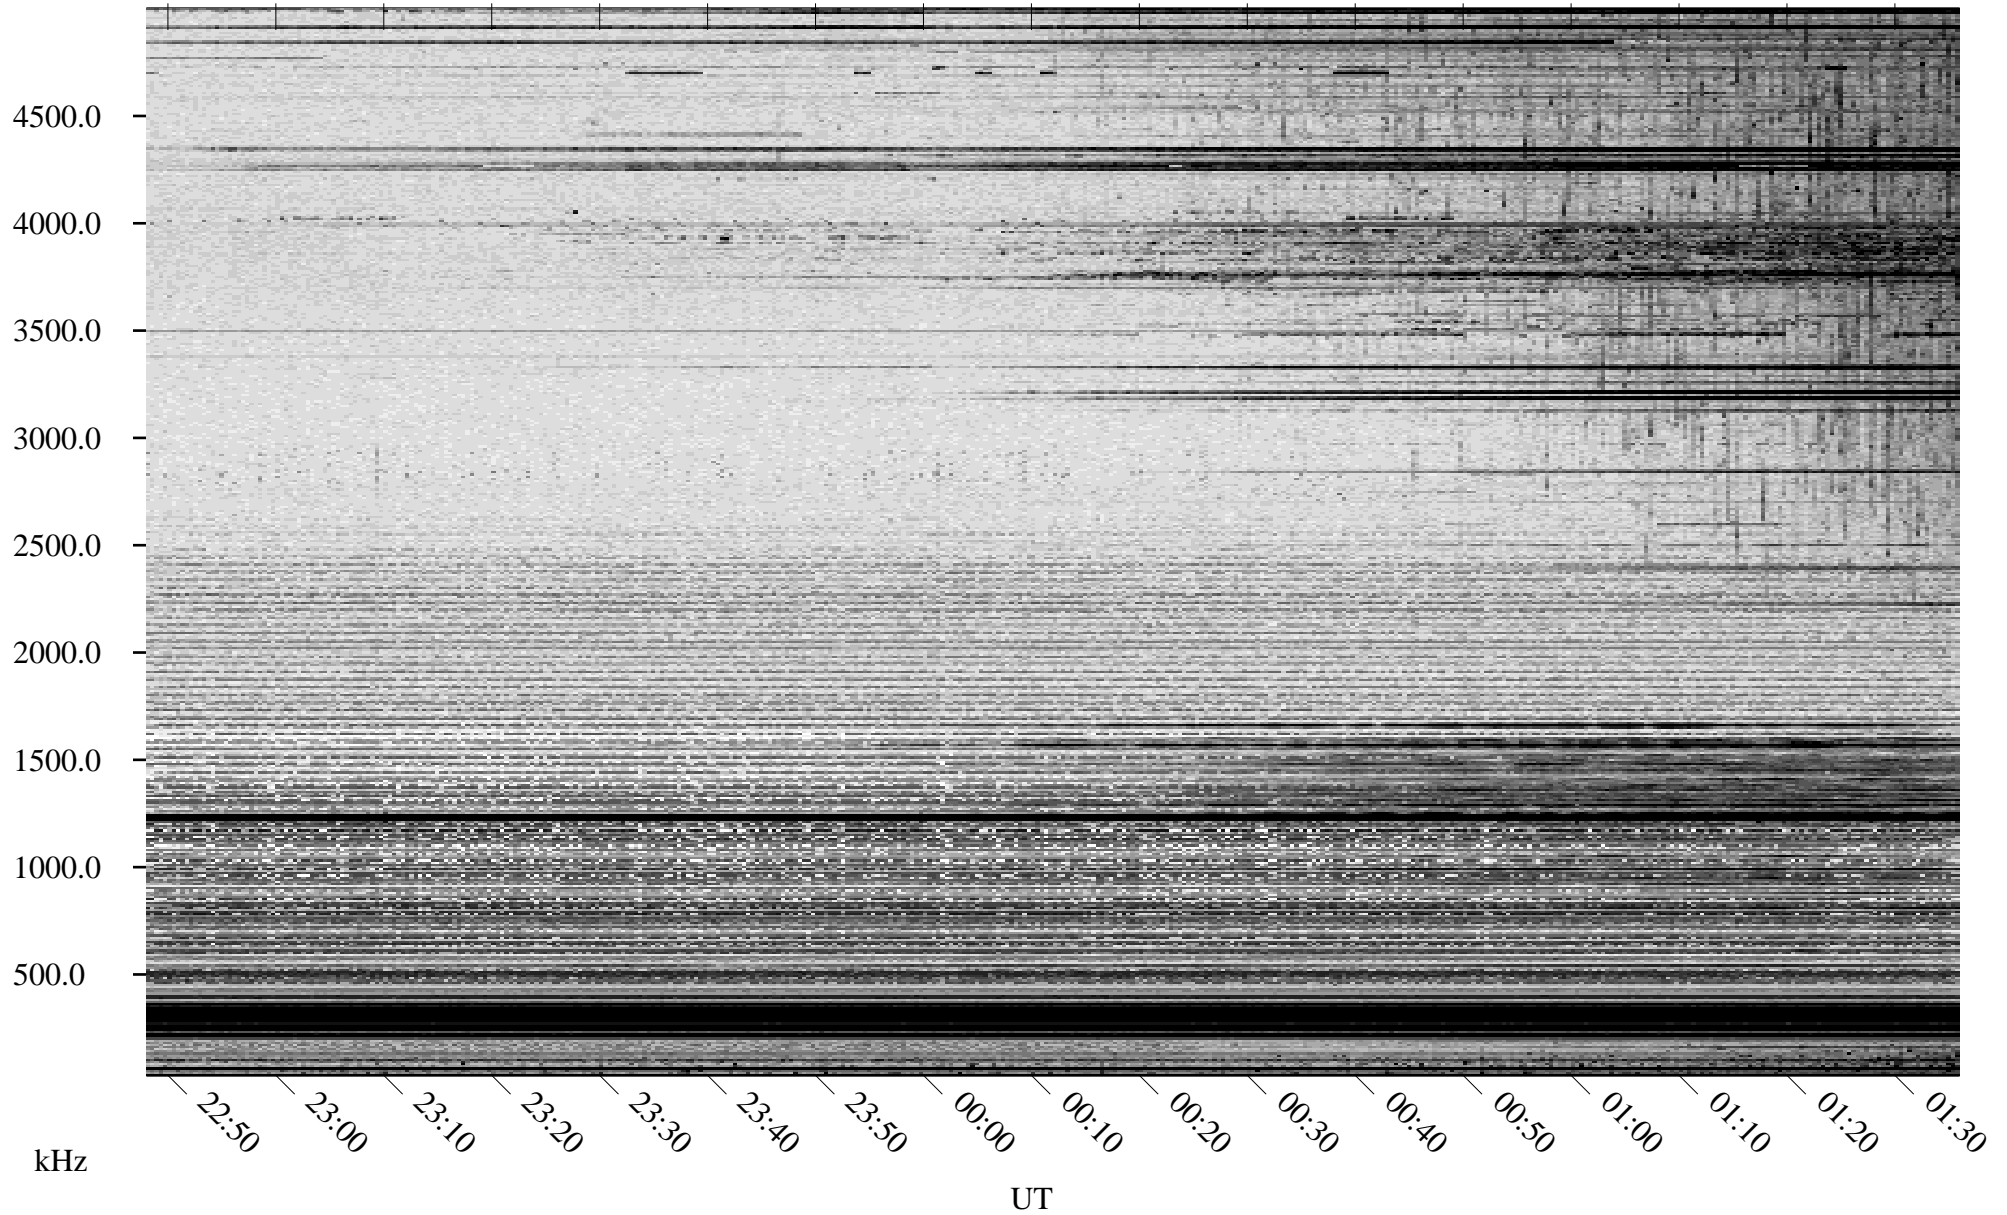

04/23/2006 Churchill, Manitoba

Linear Scale Black = 161 White = 15

ch06113l.r00m max_12

Page 1

04/23/2006 Churchill, Manitoba

Linear Scale Black = 161 White = 15

ch06113l.r00m max_12

Page 2

04/24/2006 Churchill, Manitoba

Linear Scale Black = 161 White = 15

ch061131l.r00m max_12

Page 3

04/24/2006 Churchill, Manitoba

Linear Scale Black = 161 White = 15

ch06113l.r00m max_12

Page 4

04/24/2006 Churchill, Manitoba

Linear Scale Black = 161 White = 15

ch06113l.r00m max_12

Page 5

04/24/2006 Churchill, Manitoba

Linear Scale Black = 161 White = 15

ch06113l.r00m max_12

Page 6

04/24/2006 Churchill, Manitoba

Linear Scale Black = 161 White = 15

ch06113l.r00m max_12

Page 7

04/24/2006 Churchill, Manitoba

Linear Scale Black = 161 White = 15

ch061131.r00m max_12

Page 8