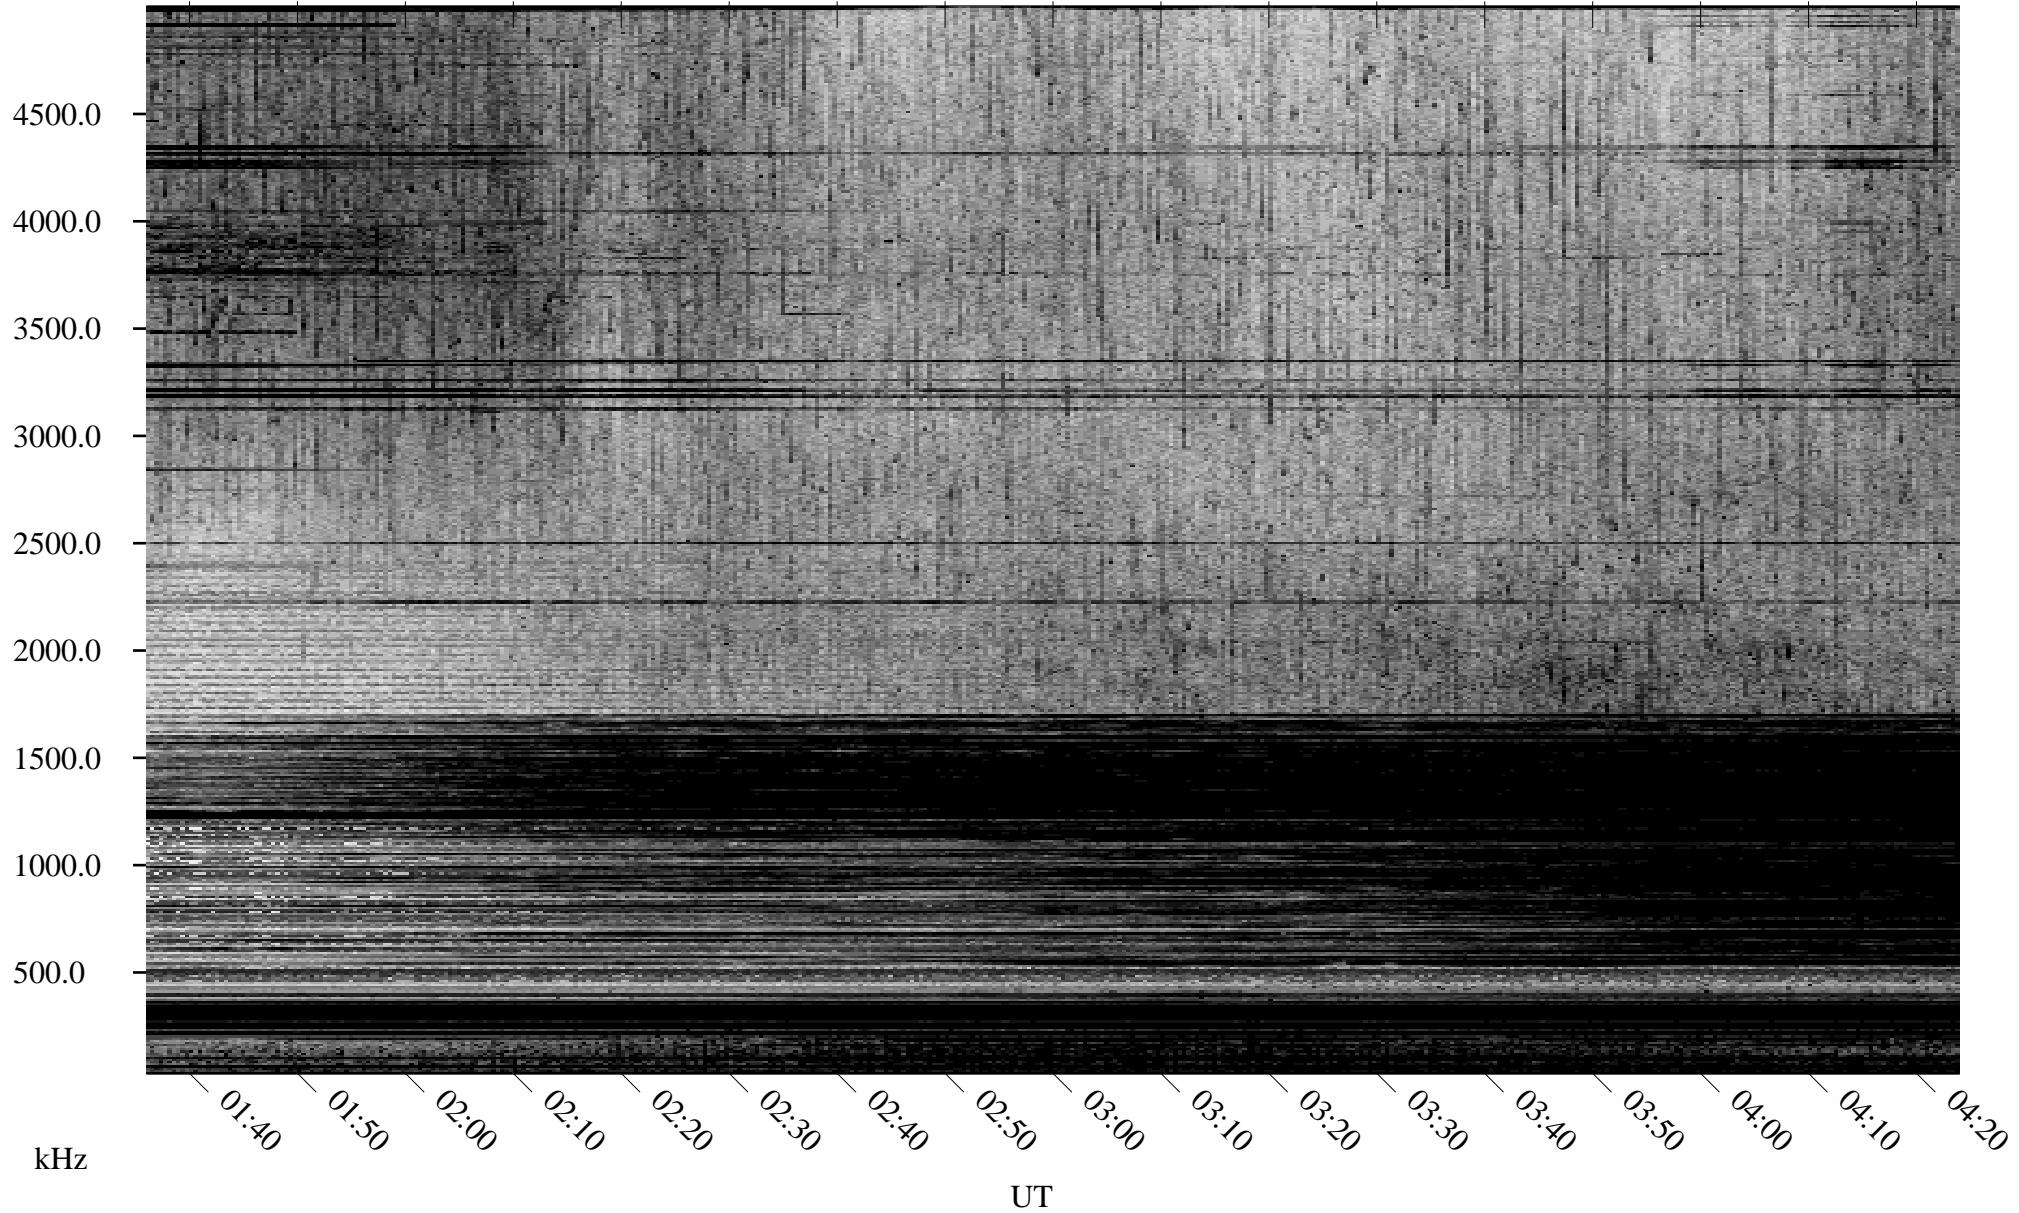

04/23/2006 Churchill, Manitoba

Linear Scale Black = 161 White = 15

ch06113l.r00m max_12

Page 1

04/23/2006 Churchill, Manitoba

Linear Scale Black = 161 White = 15

ch06113l.r00m max_12

Page 2

04/24/2006 Churchill, Manitoba

Linear Scale Black = 161 White = 15

ch061131l.r00m max_12

Page 3

04/24/2006 Churchill, Manitoba

Linear Scale Black = 161 White = 15

ch06113l.r00m max_12

Page 4

04/24/2006 Churchill, Manitoba

Linear Scale Black = 161 White = 15

ch06113l.r00m max_12

Page 5

04/24/2006 Churchill, Manitoba

Linear Scale Black = 161 White = 15

ch06113l.r00m max_12

Page 6

04/24/2006 Churchill, Manitoba

Linear Scale Black = 161 White = 15

ch06113l.r00m max_12

Page 7

04/24/2006 Churchill, Manitoba

Linear Scale Black = 161 White = 15

ch061131.r00m max_12

Page 8