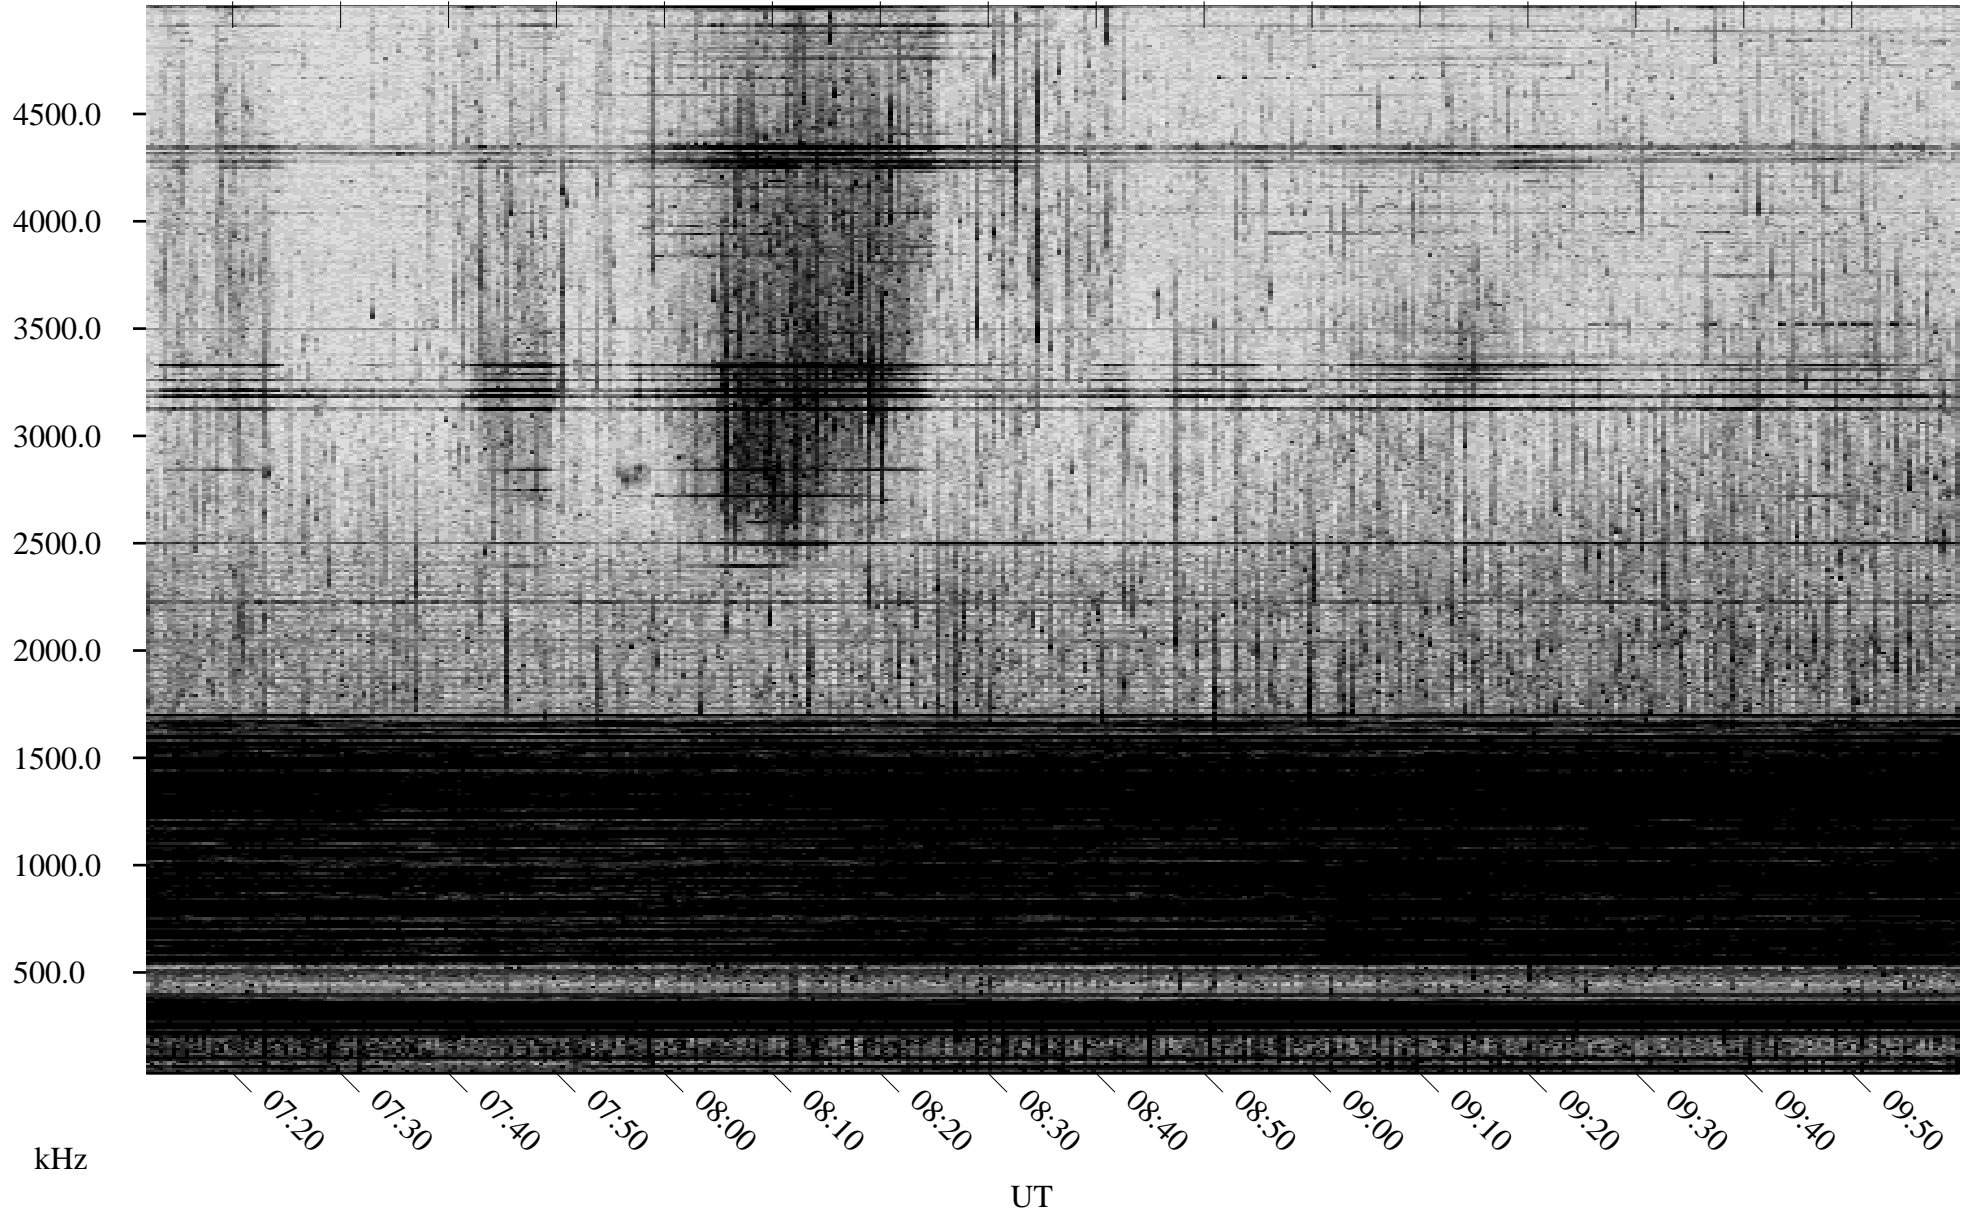

04/23/2006 Churchill, Manitoba

Linear Scale Black = 161 White = 15

ch06113l.r00m max_12

Page 1

04/23/2006 Churchill, Manitoba

Linear Scale Black = 161 White = 15

ch06113l.r00m max_12

Page 2

04/24/2006 Churchill, Manitoba

Linear Scale Black = 161 White = 15

ch061131l.r00m max_12

Page 3

04/24/2006 Churchill, Manitoba

Linear Scale Black = 161 White = 15

ch06113l.r00m max_12

Page 4

04/24/2006 Churchill, Manitoba

Linear Scale Black = 161 White = 15

ch06113l.r00m max_12

Page 5

04/24/2006 Churchill, Manitoba

Linear Scale Black = 161 White = 15

ch06113l.r00m max_12

Page 6

04/24/2006 Churchill, Manitoba

Linear Scale Black = 161 White = 15

ch06113l.r00m max_12

Page 7

04/24/2006 Churchill, Manitoba

Linear Scale Black = 161 White = 15

ch061131.r00m max_12

Page 8