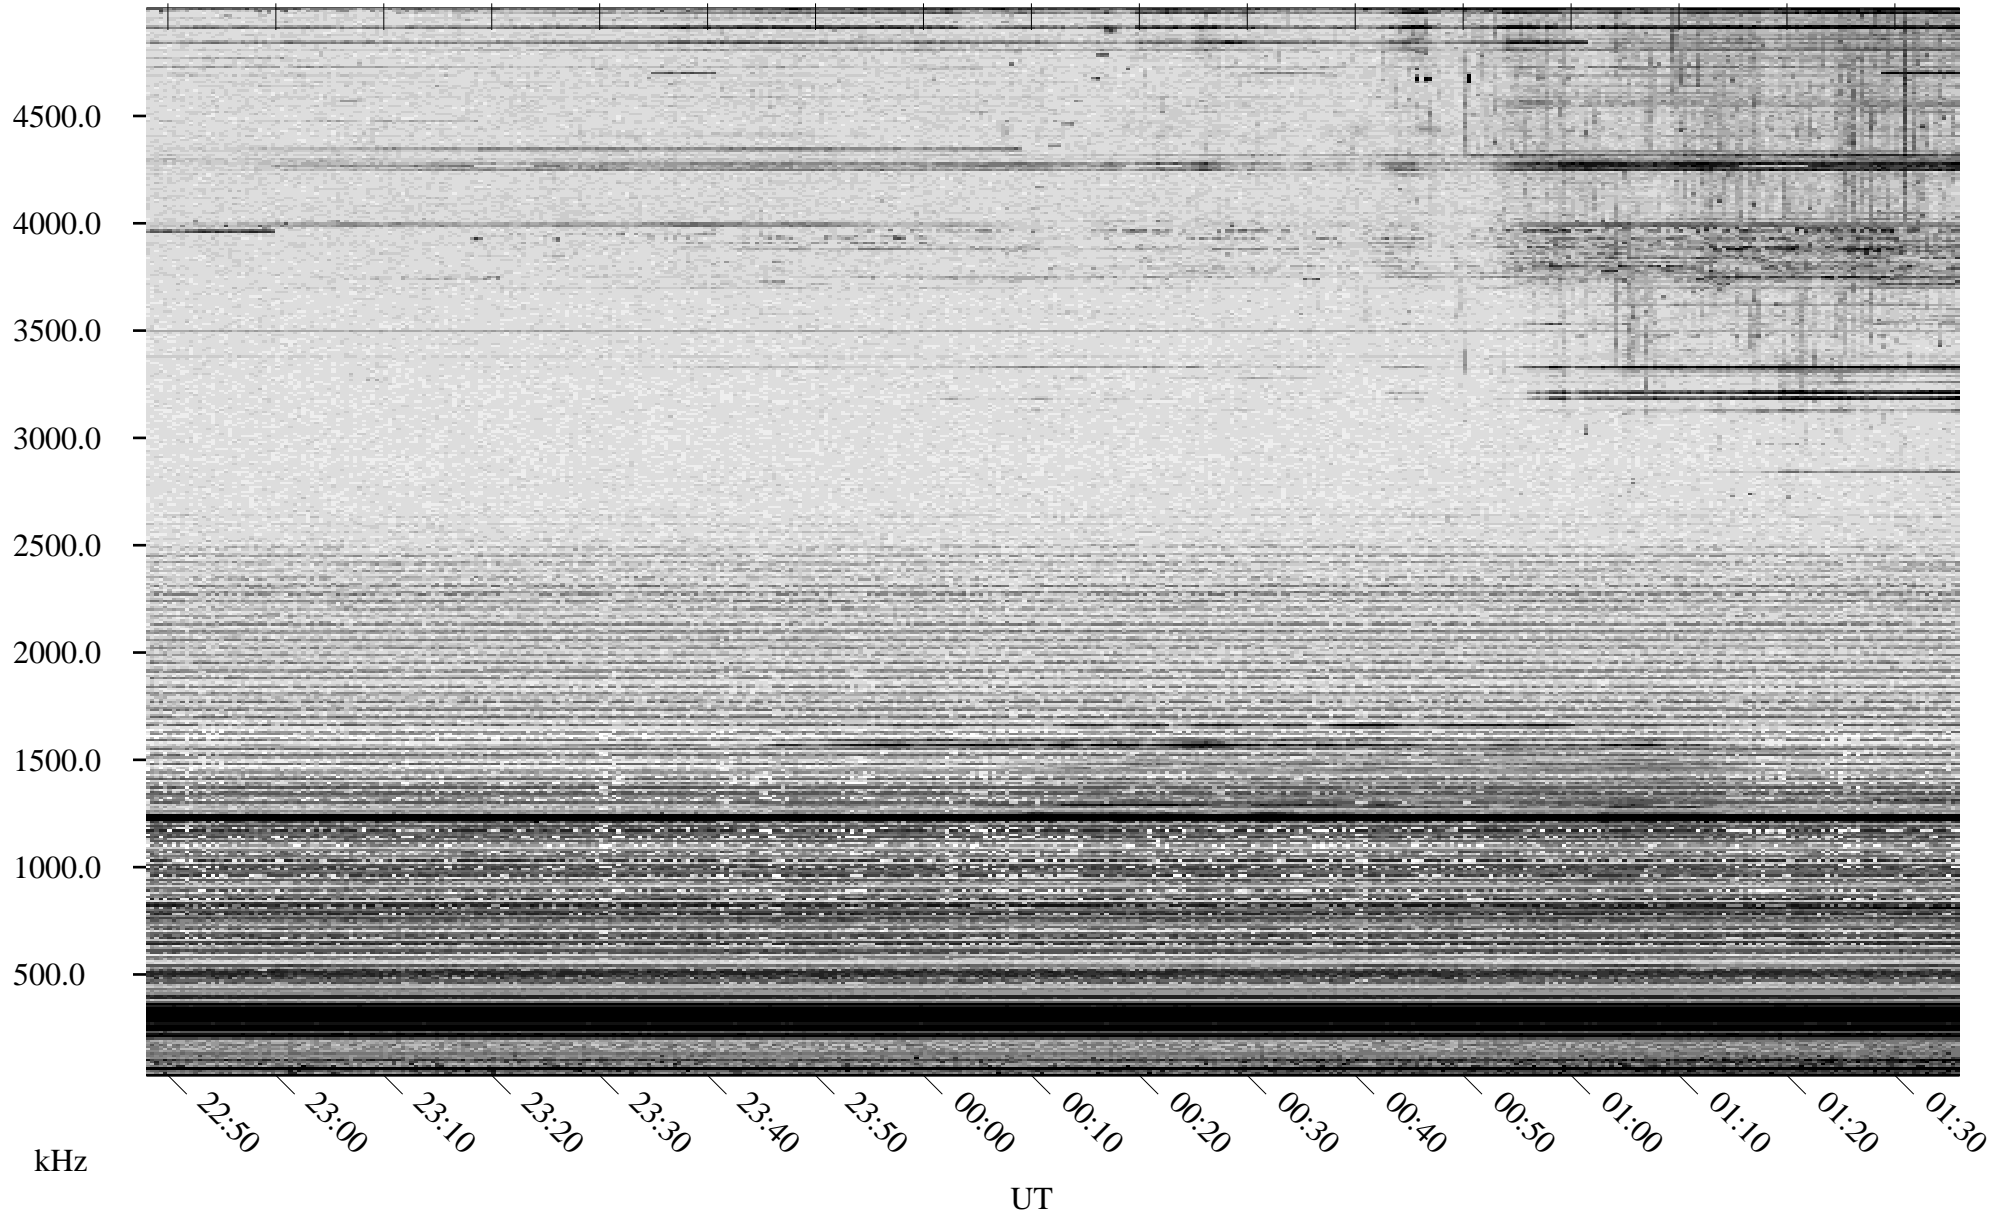

# 04/24/2006 Churchill, Manitoba

Linear Scale    Black = 161    White = 15

ch06114l.r00m max\_12

Page 1

# 04/24/2006 Churchill, Manitoba

Linear Scale    Black = 161    White = 15

ch06114l.r00m max\_12

Page 2

# 04/25/2006 Churchill, Manitoba

Linear Scale    Black = 161    White = 15

ch06114l.r00m max\_12

Page 3

# 04/25/2006 Churchill, Manitoba

Linear Scale    Black = 161    White = 15

ch06114l.r00m max\_12

Page 4