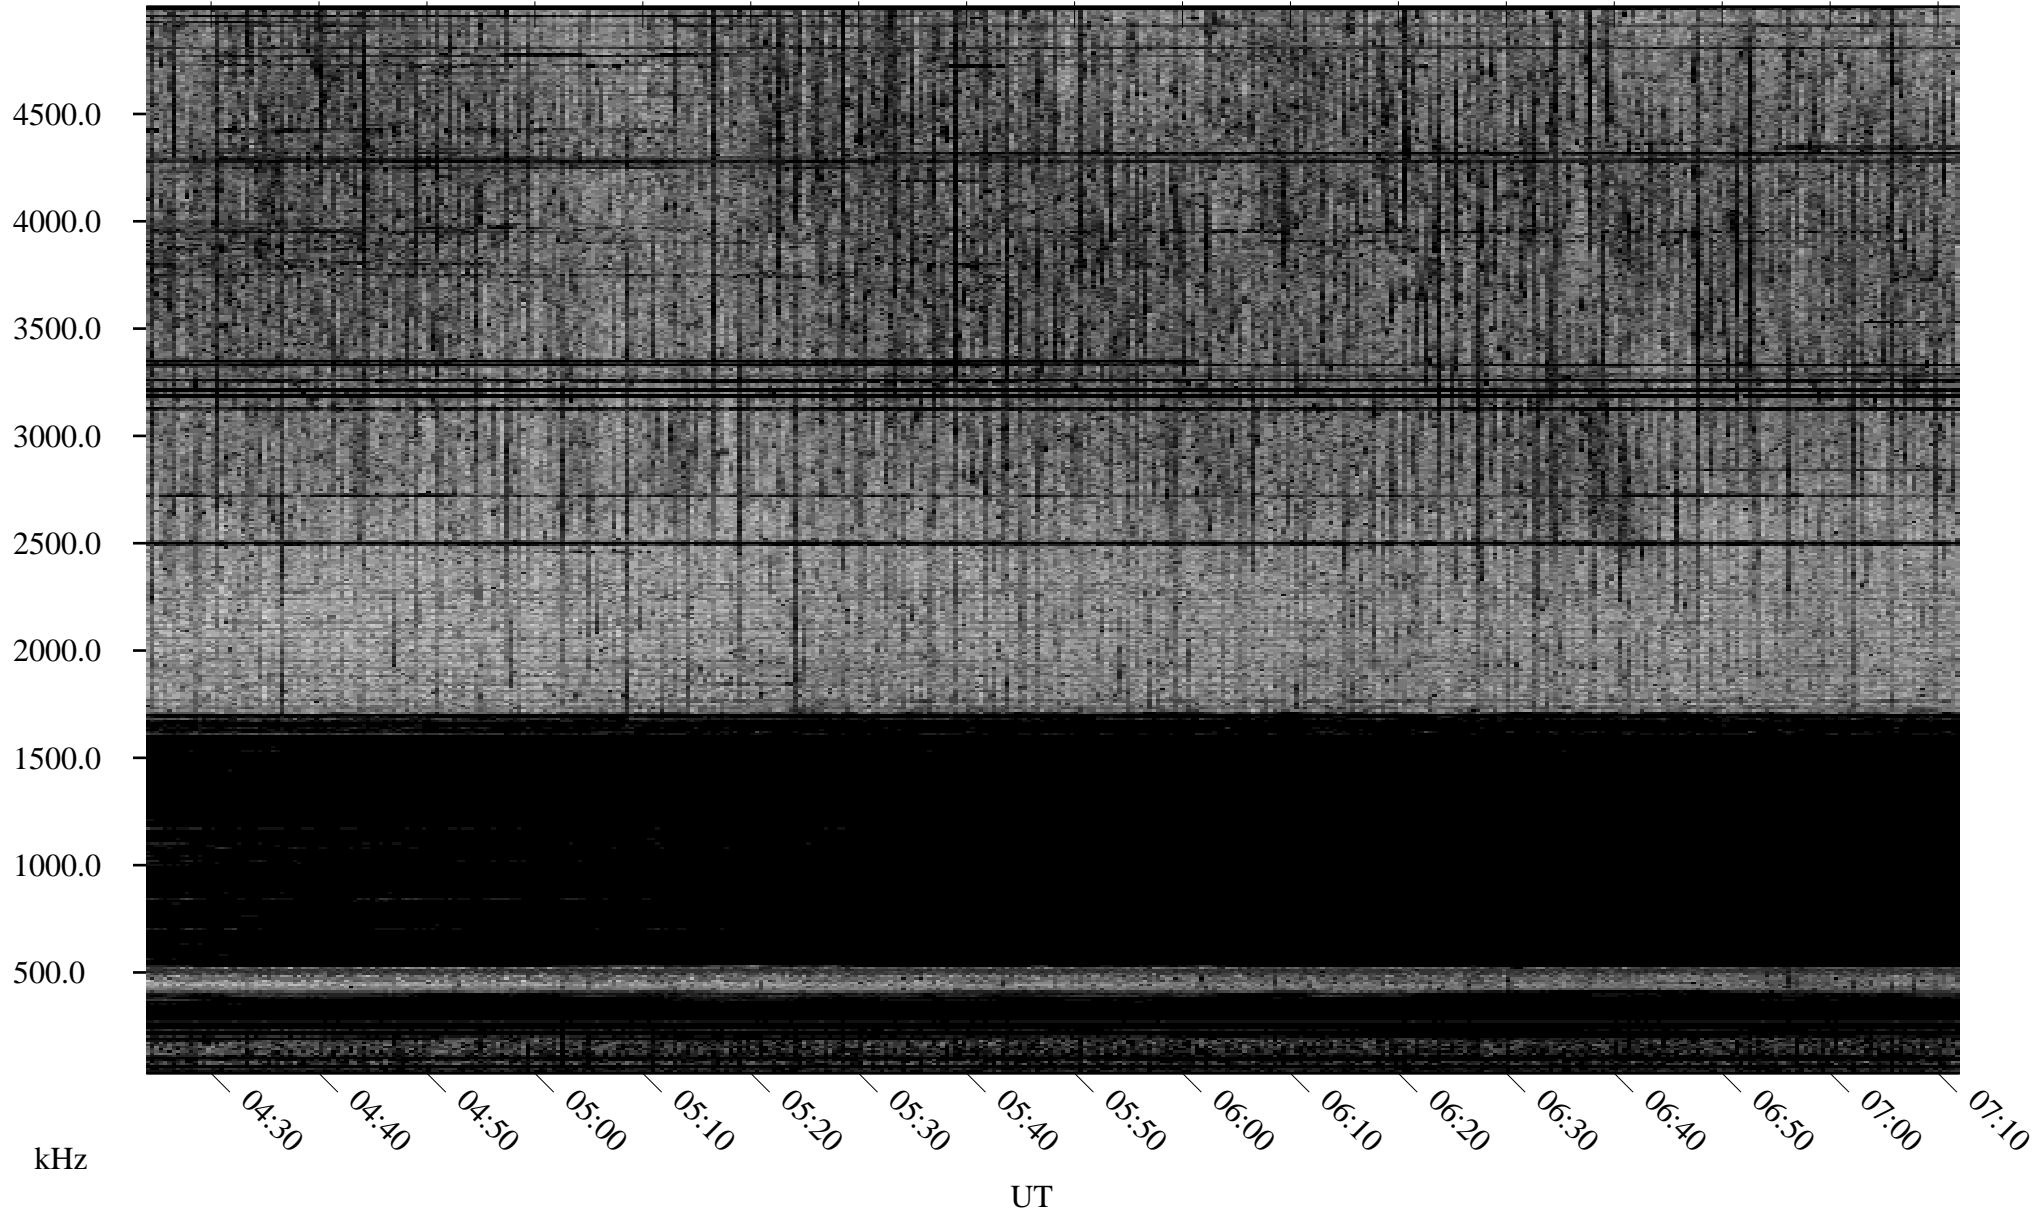

# 04/24/2006 Churchill, Manitoba

Linear Scale    Black = 161    White = 15

ch06114l.r00m max\_12

Page 1

# 04/24/2006 Churchill, Manitoba

Linear Scale    Black = 161    White = 15

ch06114l.r00m max\_12

Page 2

# 04/25/2006 Churchill, Manitoba

Linear Scale    Black = 161    White = 15

ch06114l.r00m max\_12

Page 3

# 04/25/2006 Churchill, Manitoba

Linear Scale    Black = 161    White = 15

ch06114l.r00m max\_12

Page 4