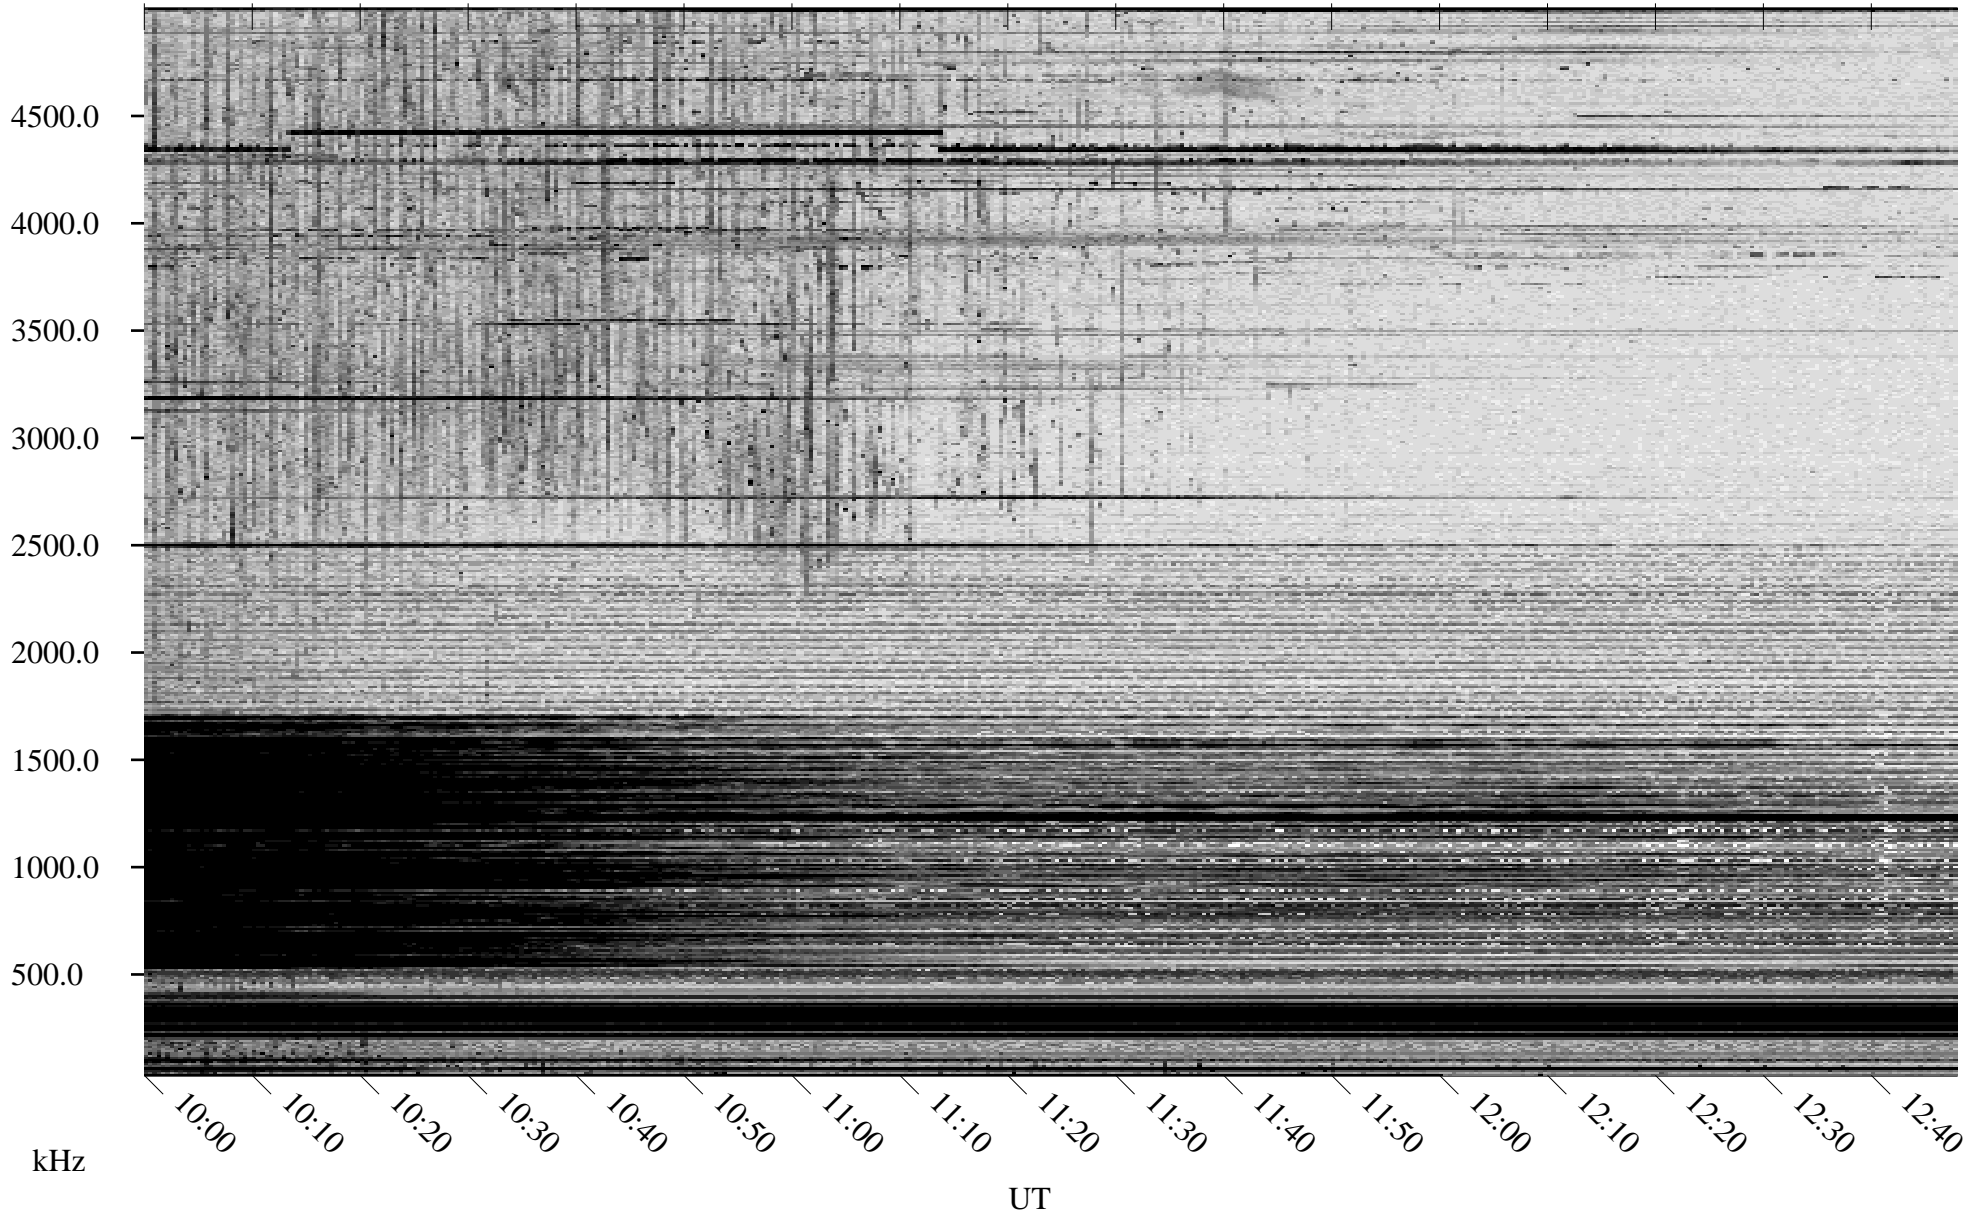

# 04/25/2006 Churchill, Manitoba

Linear Scale    Black = 161    White = 15

ch06114l.r00m max\_12

Page 5

# 04/25/2006 Churchill, Manitoba

Linear Scale    Black = 161    White = 15

ch06114l.r00m max\_12

Page 6