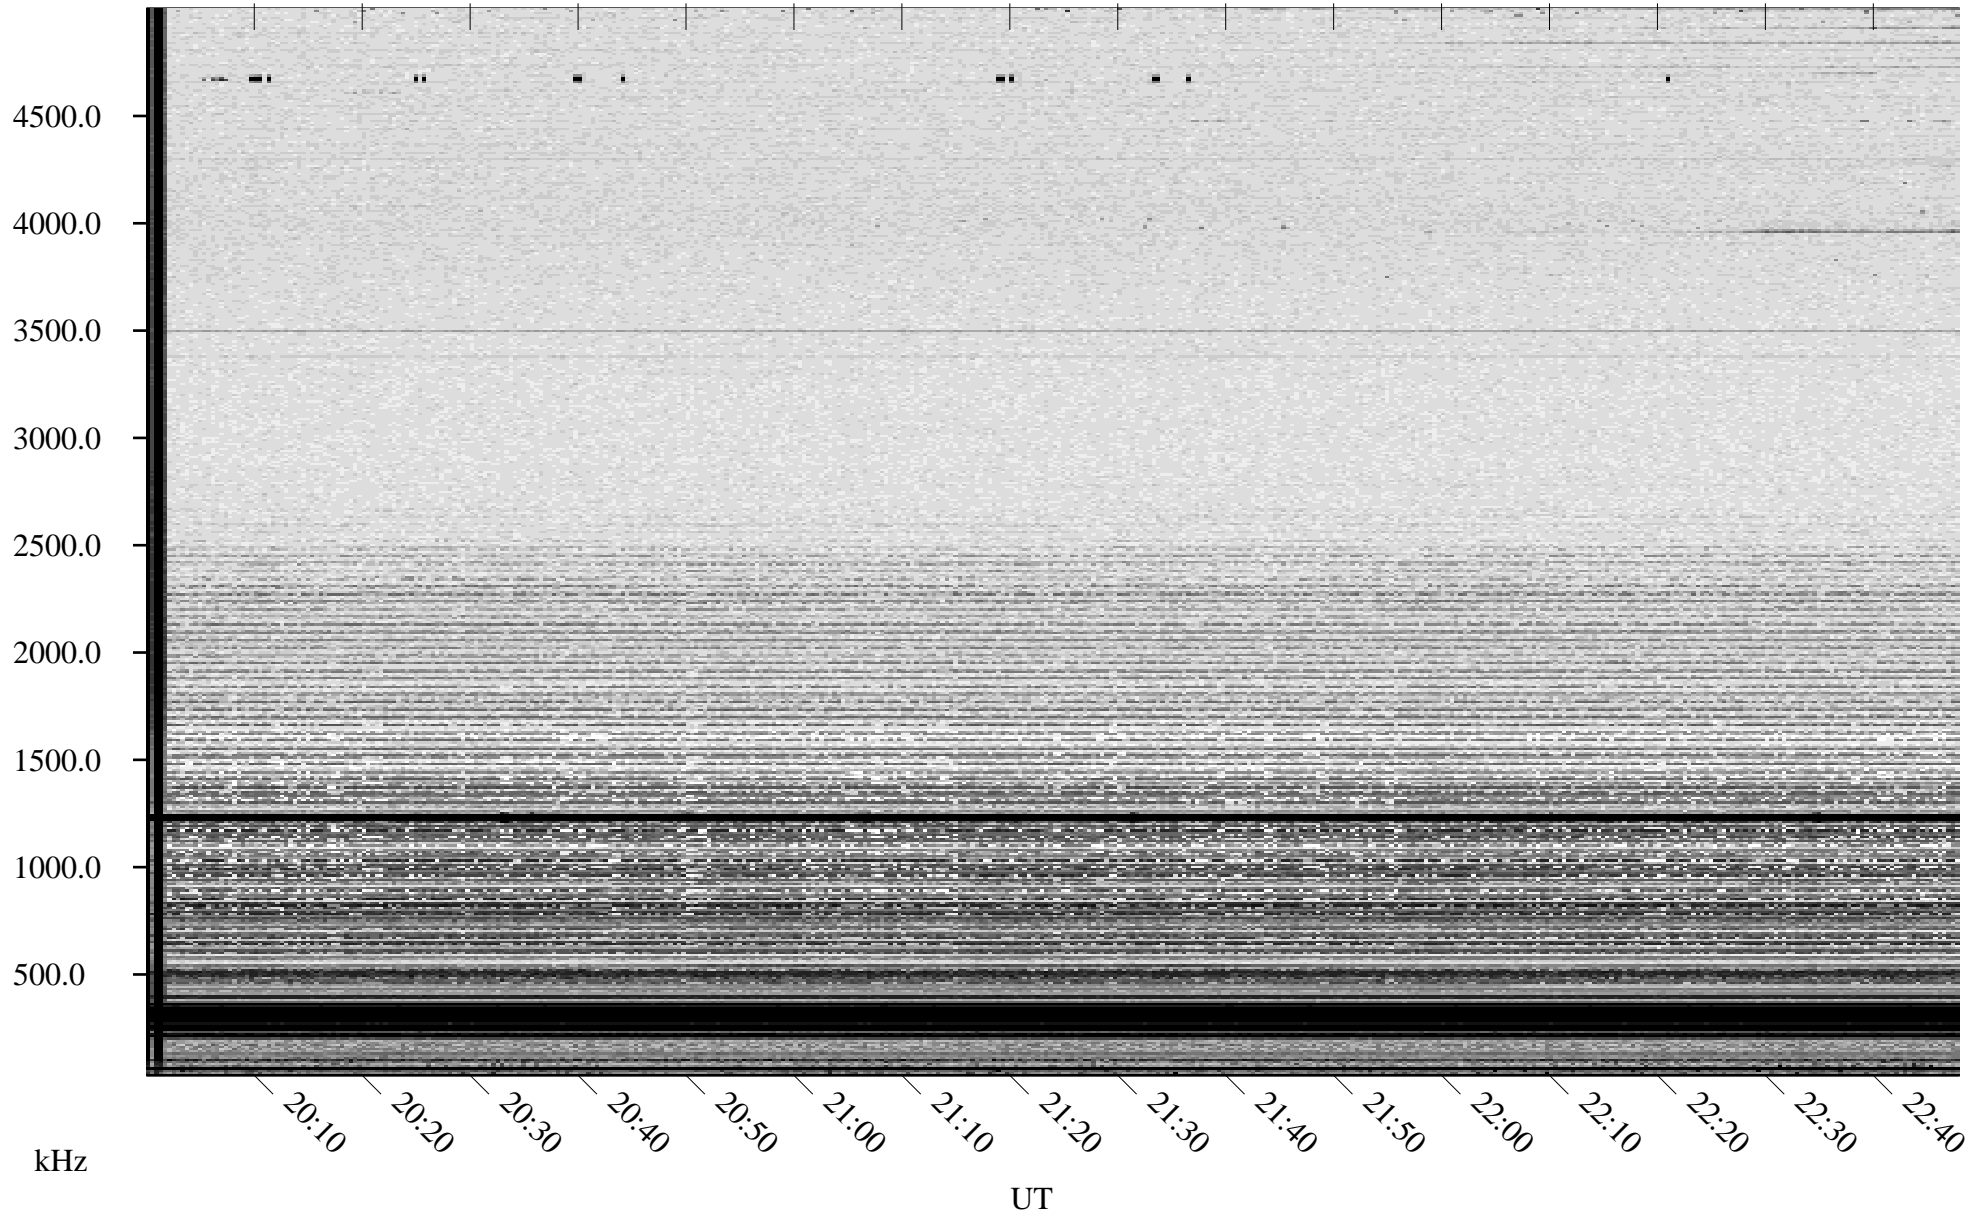

# 04/24/2006 Churchill, Manitoba

Linear Scale    Black = 161    White = 15

ch06114l.r00m max\_12

Page 1

# 04/24/2006 Churchill, Manitoba

Linear Scale    Black = 161    White = 15

ch06114l.r00m max\_12

Page 2

# 04/25/2006 Churchill, Manitoba

Linear Scale    Black = 161    White = 15

ch06114l.r00m max\_12

Page 3

# 04/25/2006 Churchill, Manitoba

Linear Scale    Black = 161    White = 15

ch06114l.r00m max\_12

Page 4