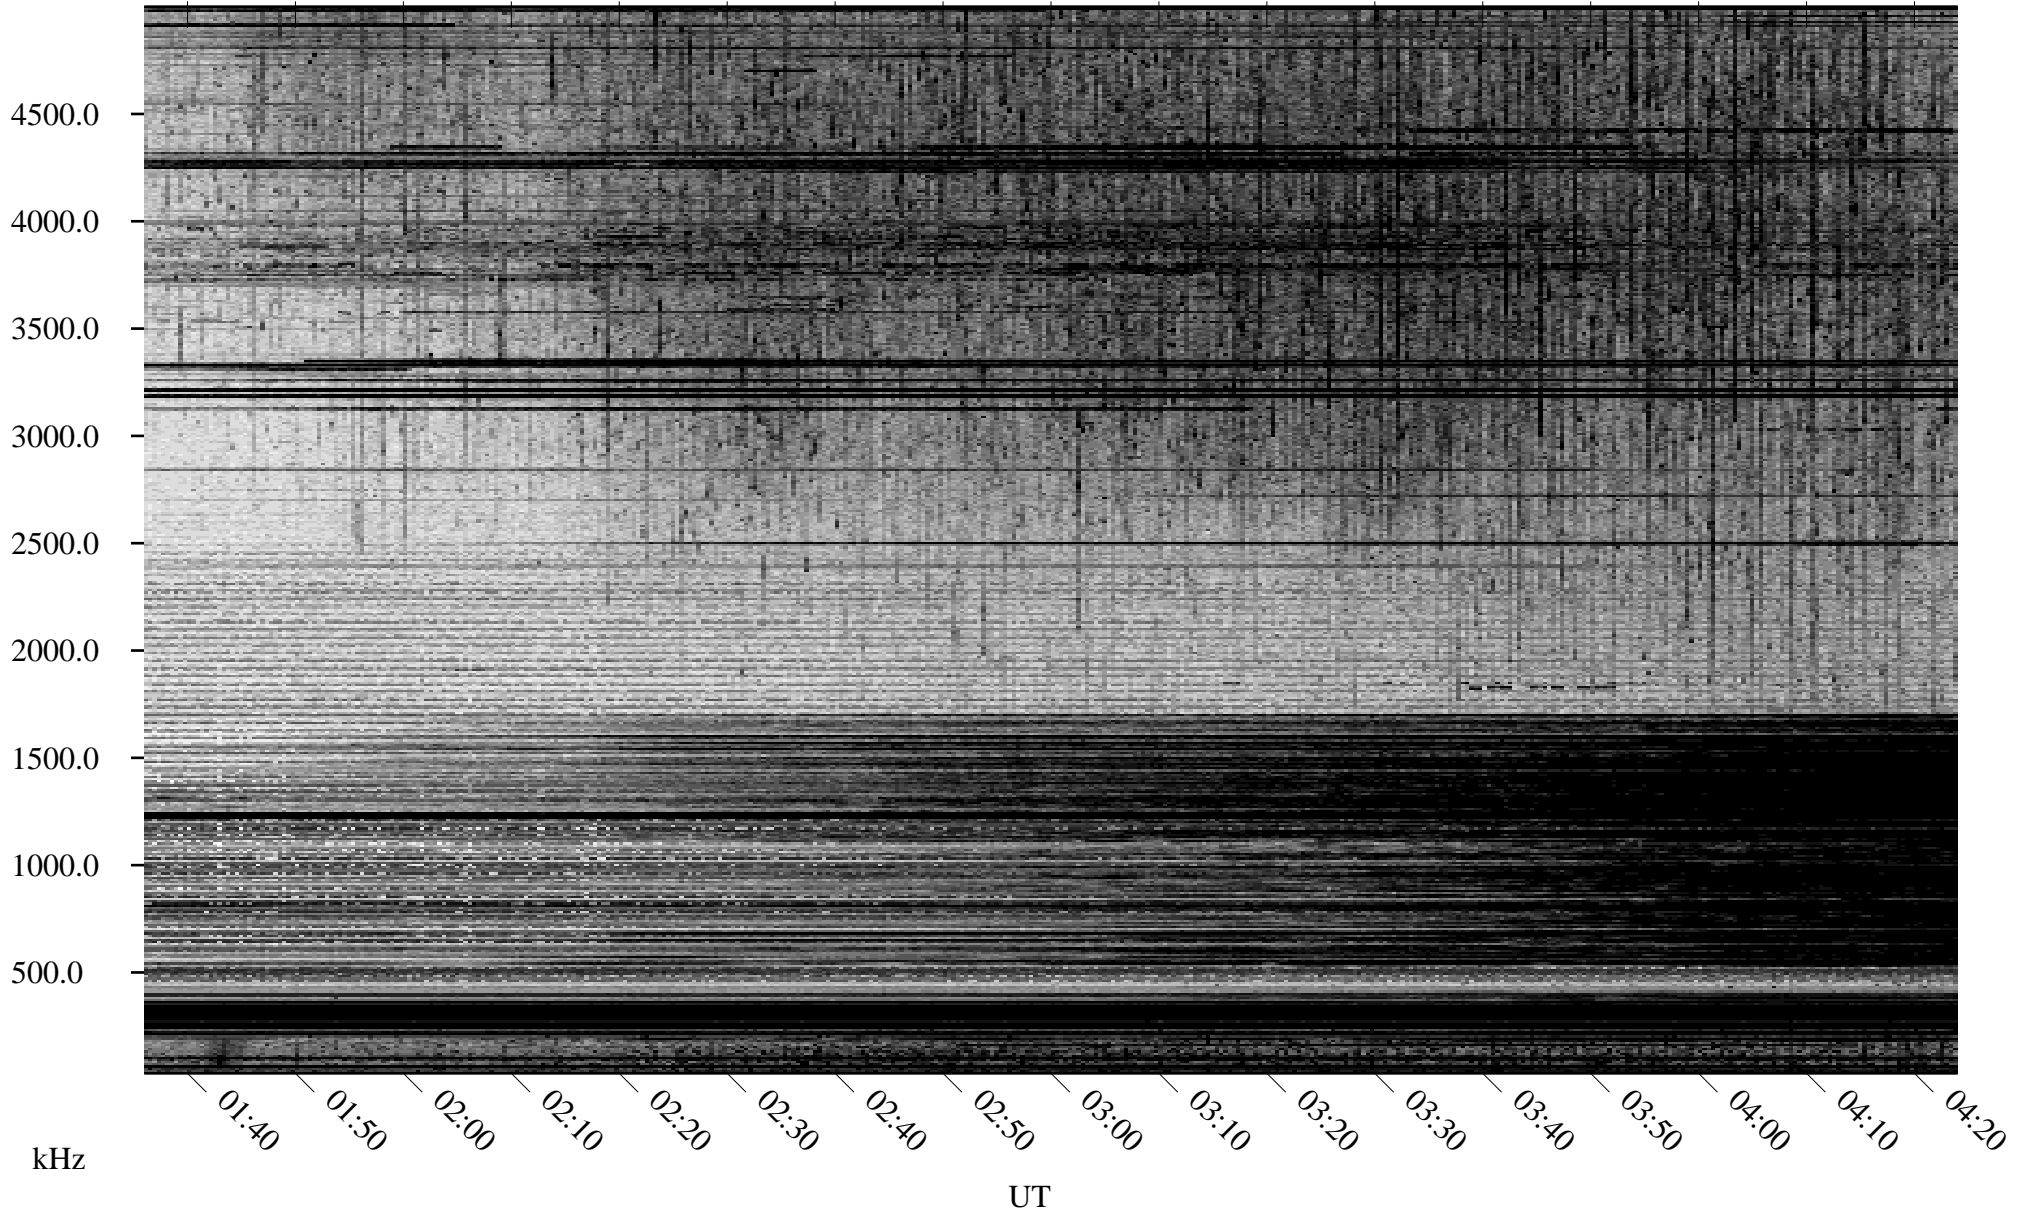

# 04/24/2006 Churchill, Manitoba

Linear Scale    Black = 161    White = 15

ch06114l.r00m max\_12

Page 1

# 04/24/2006 Churchill, Manitoba

Linear Scale    Black = 161    White = 15

ch06114l.r00m max\_12

Page 2

# 04/25/2006 Churchill, Manitoba

Linear Scale    Black = 161    White = 15

ch06114l.r00m max\_12

Page 3

# 04/25/2006 Churchill, Manitoba

Linear Scale    Black = 161    White = 15

ch06114l.r00m max\_12

Page 4