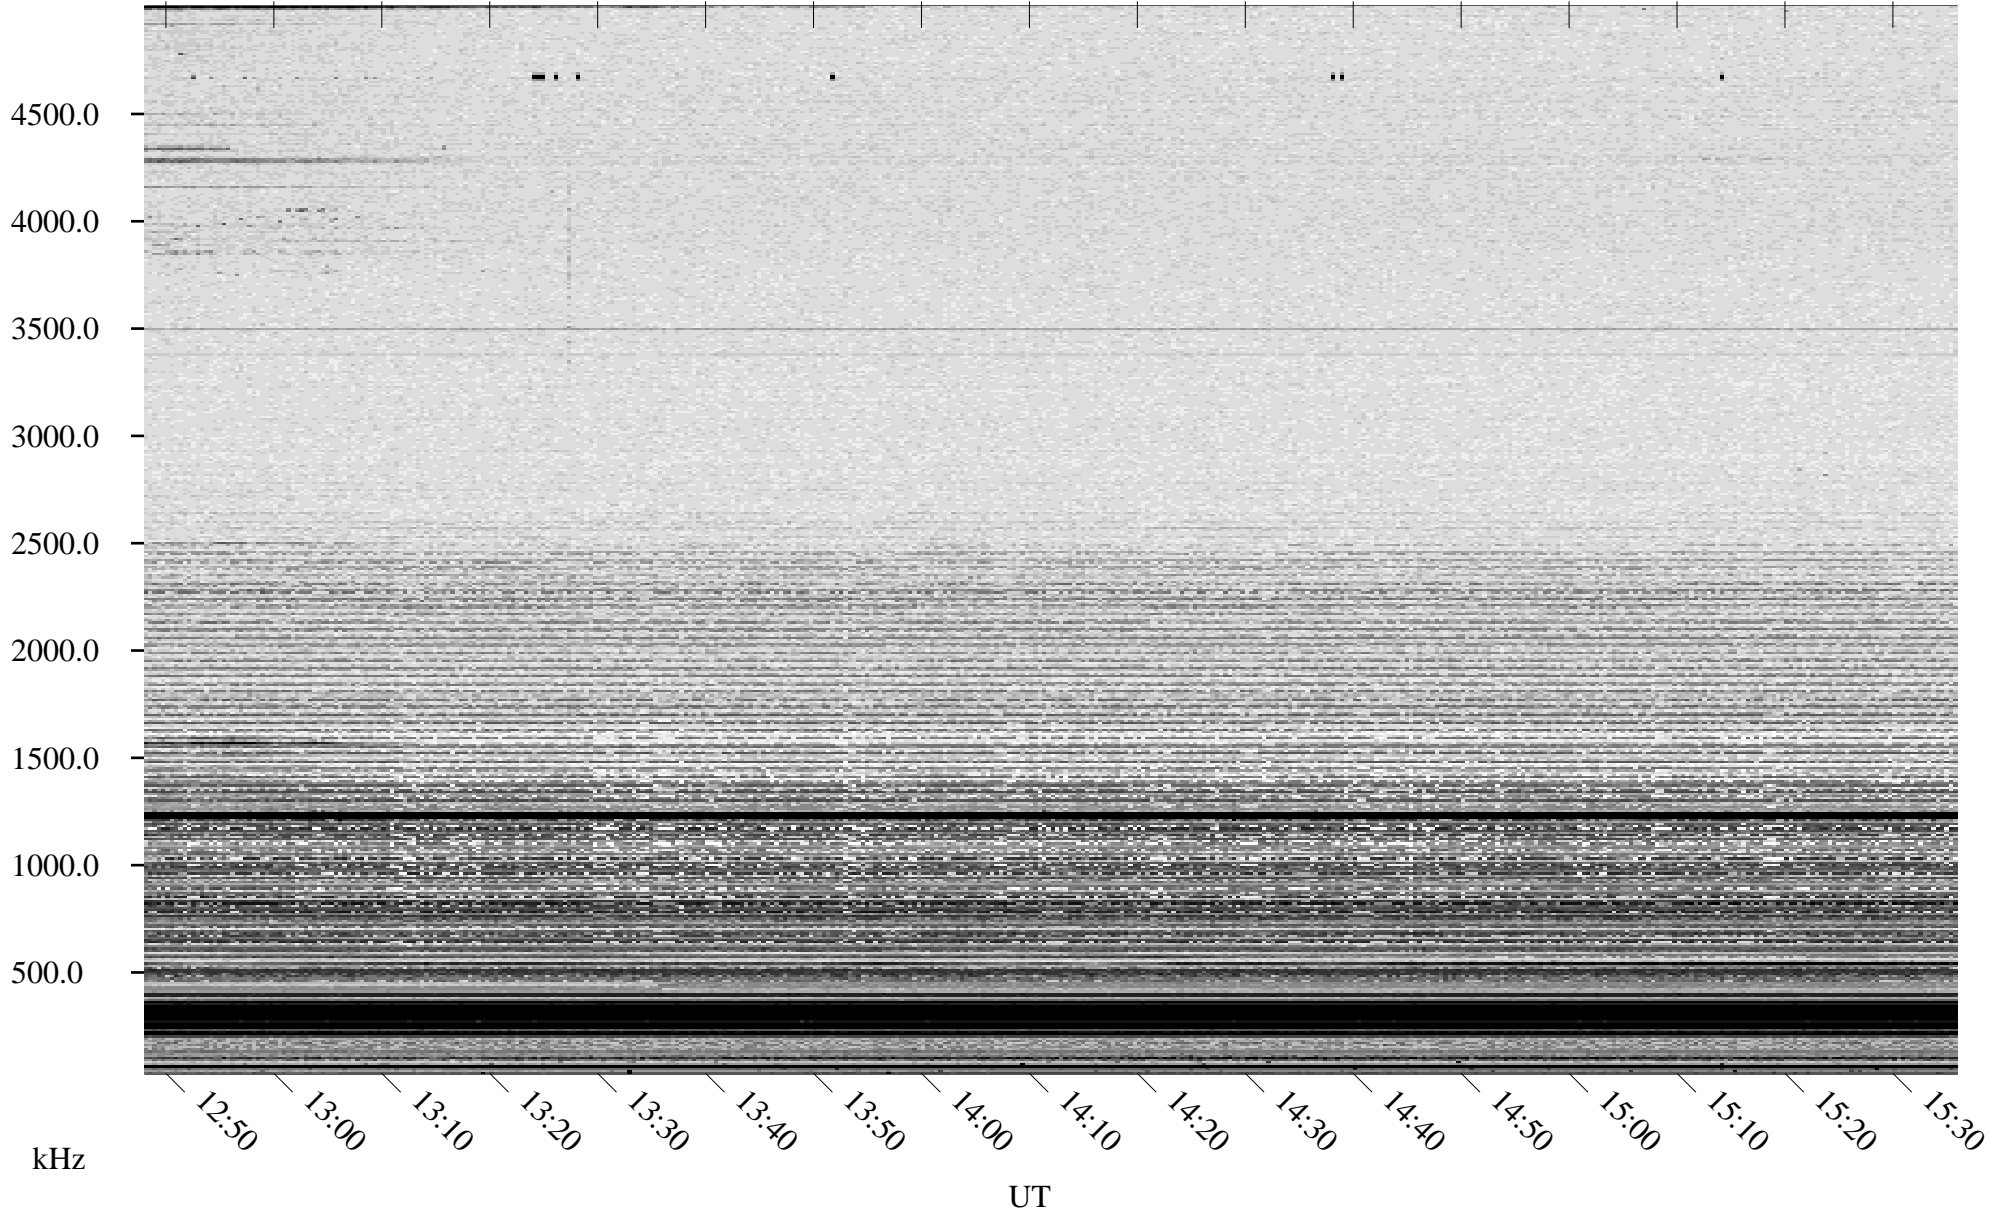

# 04/25/2006 Churchill, Manitoba

Linear Scale    Black = 161    White = 15

ch06114l.r00m max\_12

Page 5

# 04/25/2006 Churchill, Manitoba

Linear Scale    Black = 161    White = 15

ch06114l.r00m max\_12

Page 6

# 04/25/2006 Churchill, Manitoba

Linear Scale    Black = 161    White = 15

ch06114l.r00m max\_12

Page 7

# 04/25/2006 Churchill, Manitoba

Linear Scale    Black = 161    White = 15

ch06114l.r00m max\_12

Page 8