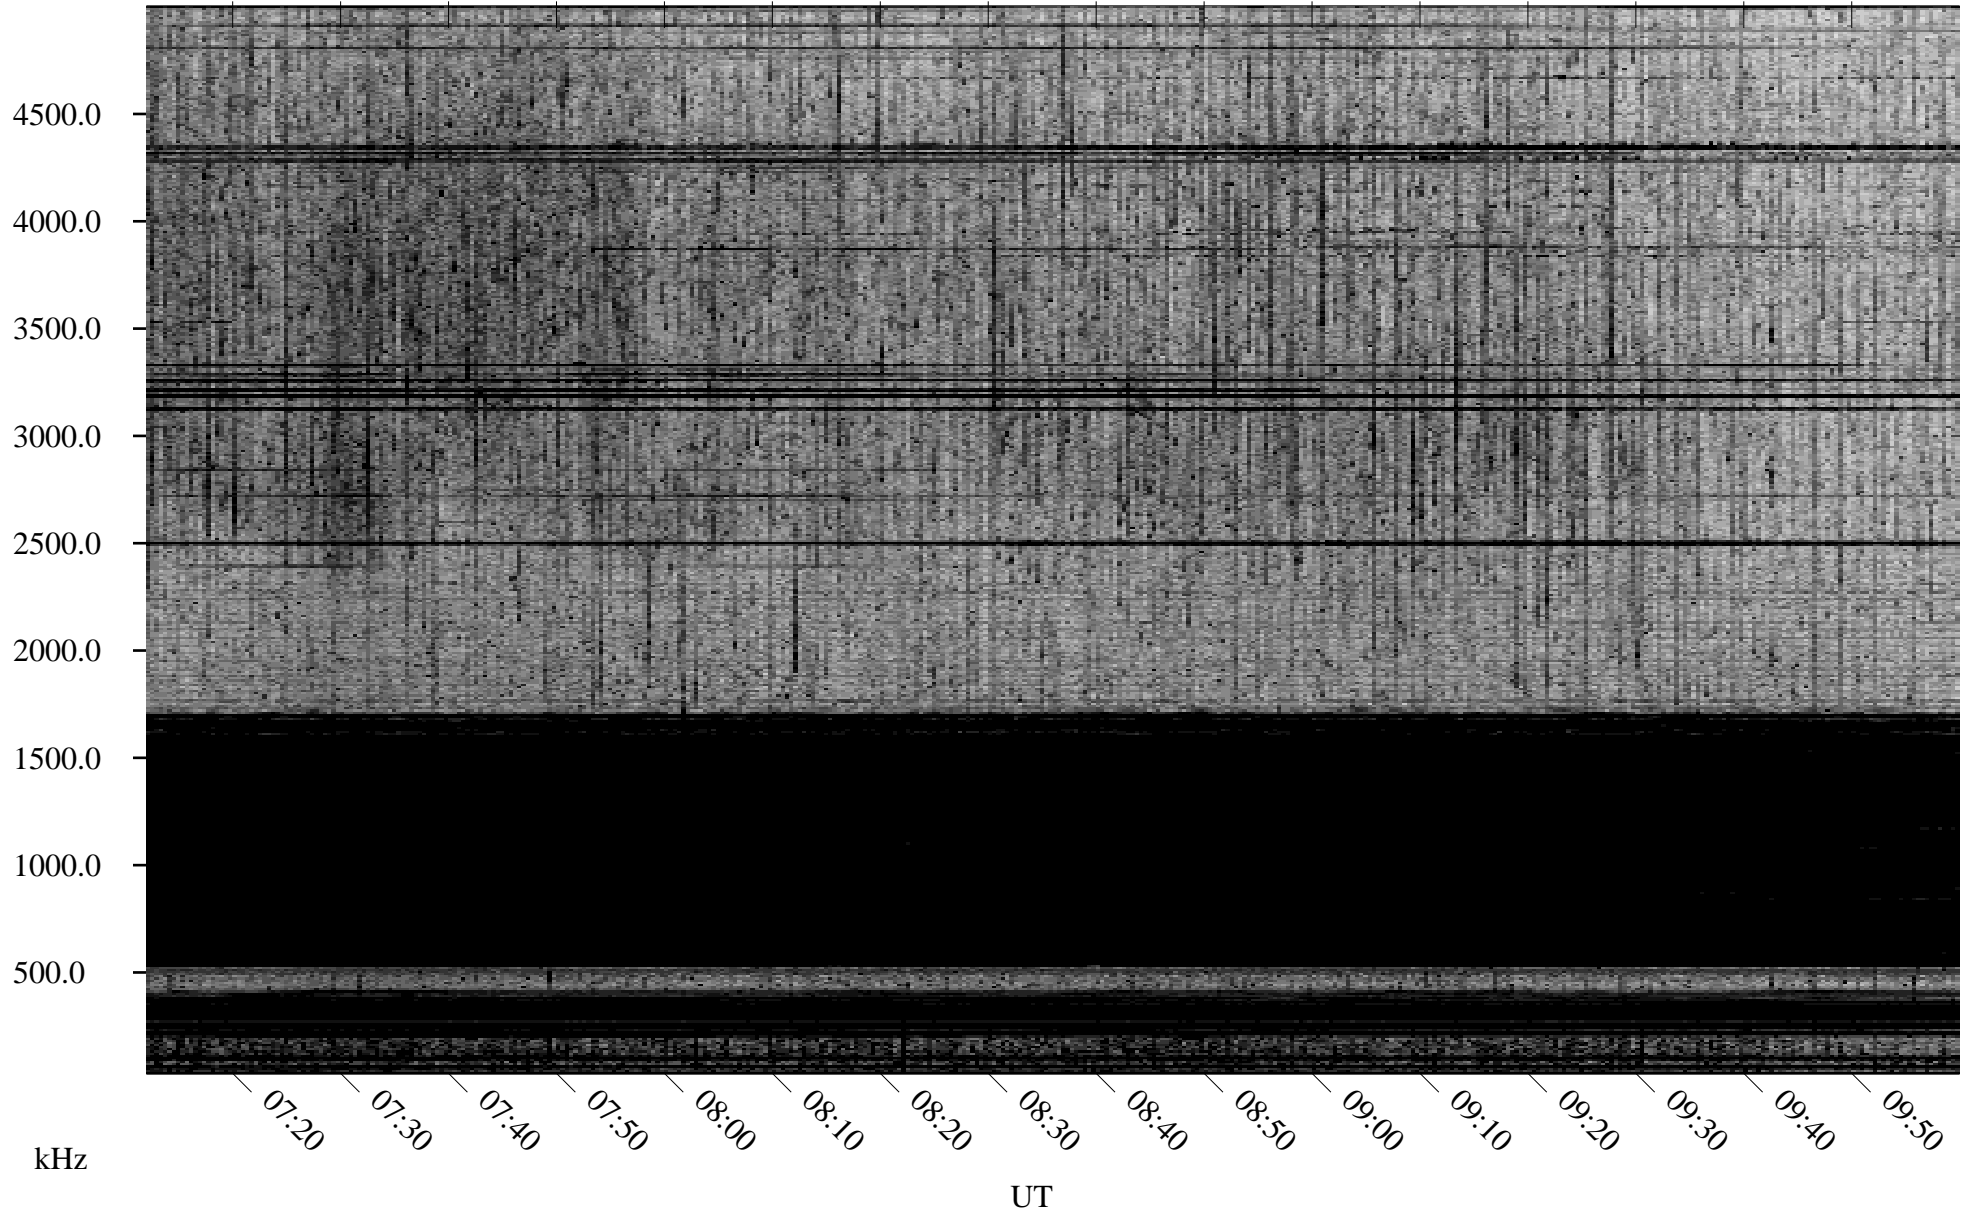

# 04/25/2006 Churchill, Manitoba

Linear Scale    Black = 161    White = 15

ch06114l.r00m max\_12

Page 4

# 04/25/2006 Churchill, Manitoba

Linear Scale    Black = 161    White = 15

ch06114l.r00m max\_12

Page 5