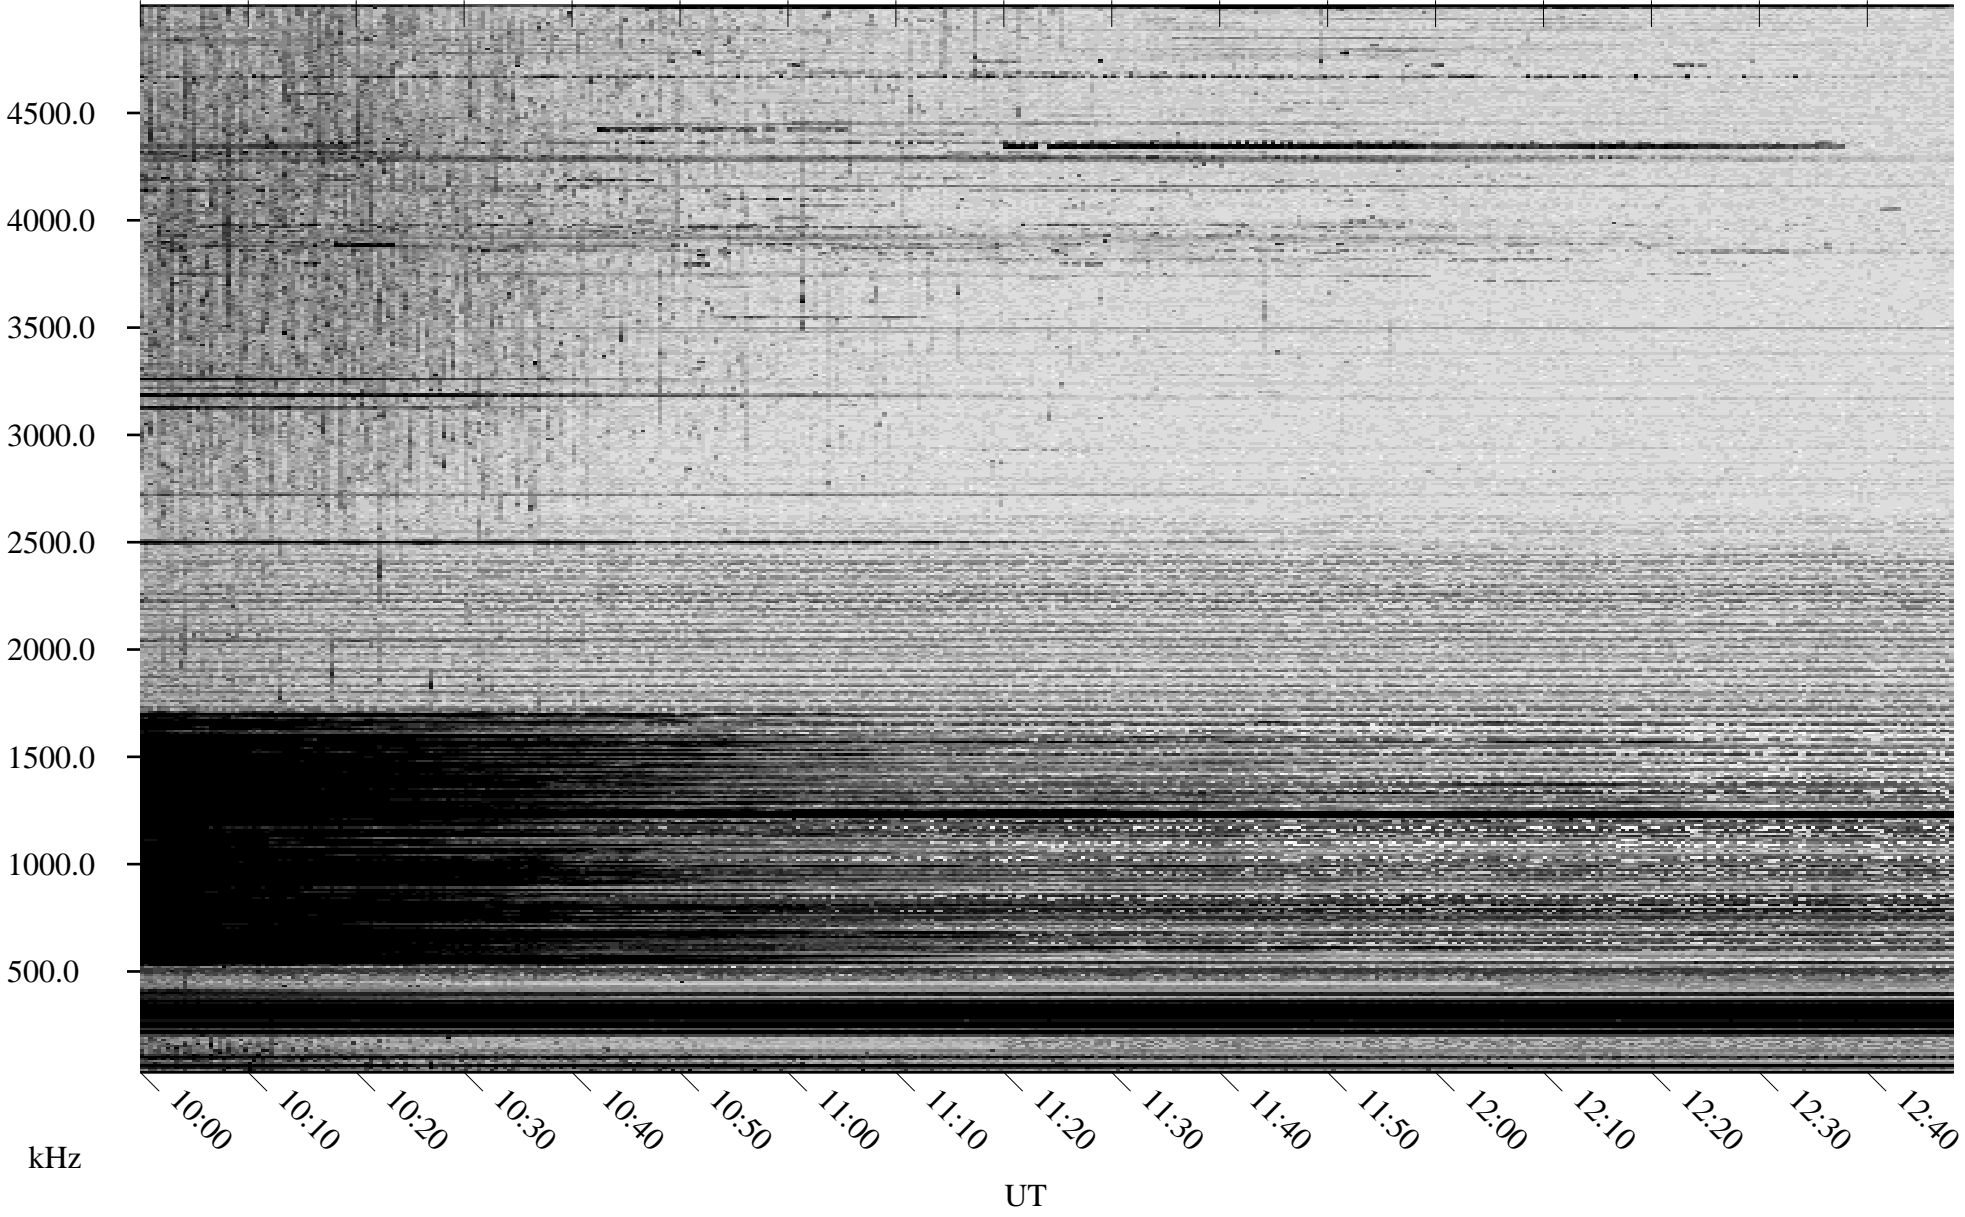

04/25/2006 Churchill, Manitoba

Linear Scale Black = 161 White = 15

ch061151.r00m max_12

Page 1

04/25/2006 Churchill, Manitoba

Linear Scale Black = 161 White = 15

ch061151.r00m max_12

Page 2

04/26/2006 Churchill, Manitoba

Linear Scale Black = 161 White = 15

ch061151.r00m max_12

Page 3

04/26/2006 Churchill, Manitoba

Linear Scale Black = 161 White = 15

ch061151.r00m max_12

Page 4

04/26/2006 Churchill, Manitoba

Linear Scale Black = 161 White = 15

ch061151.r00m max_12

Page 5

04/26/2006 Churchill, Manitoba

Linear Scale Black = 161 White = 15

ch061151.r00m max_12

04/26/2006 Churchill, Manitoba

Linear Scale Black = 161 White = 15

ch061151.r00m max_12

Page 7

04/26/2006 Churchill, Manitoba

Linear Scale Black = 161 White = 15

ch061151.r00m max_12