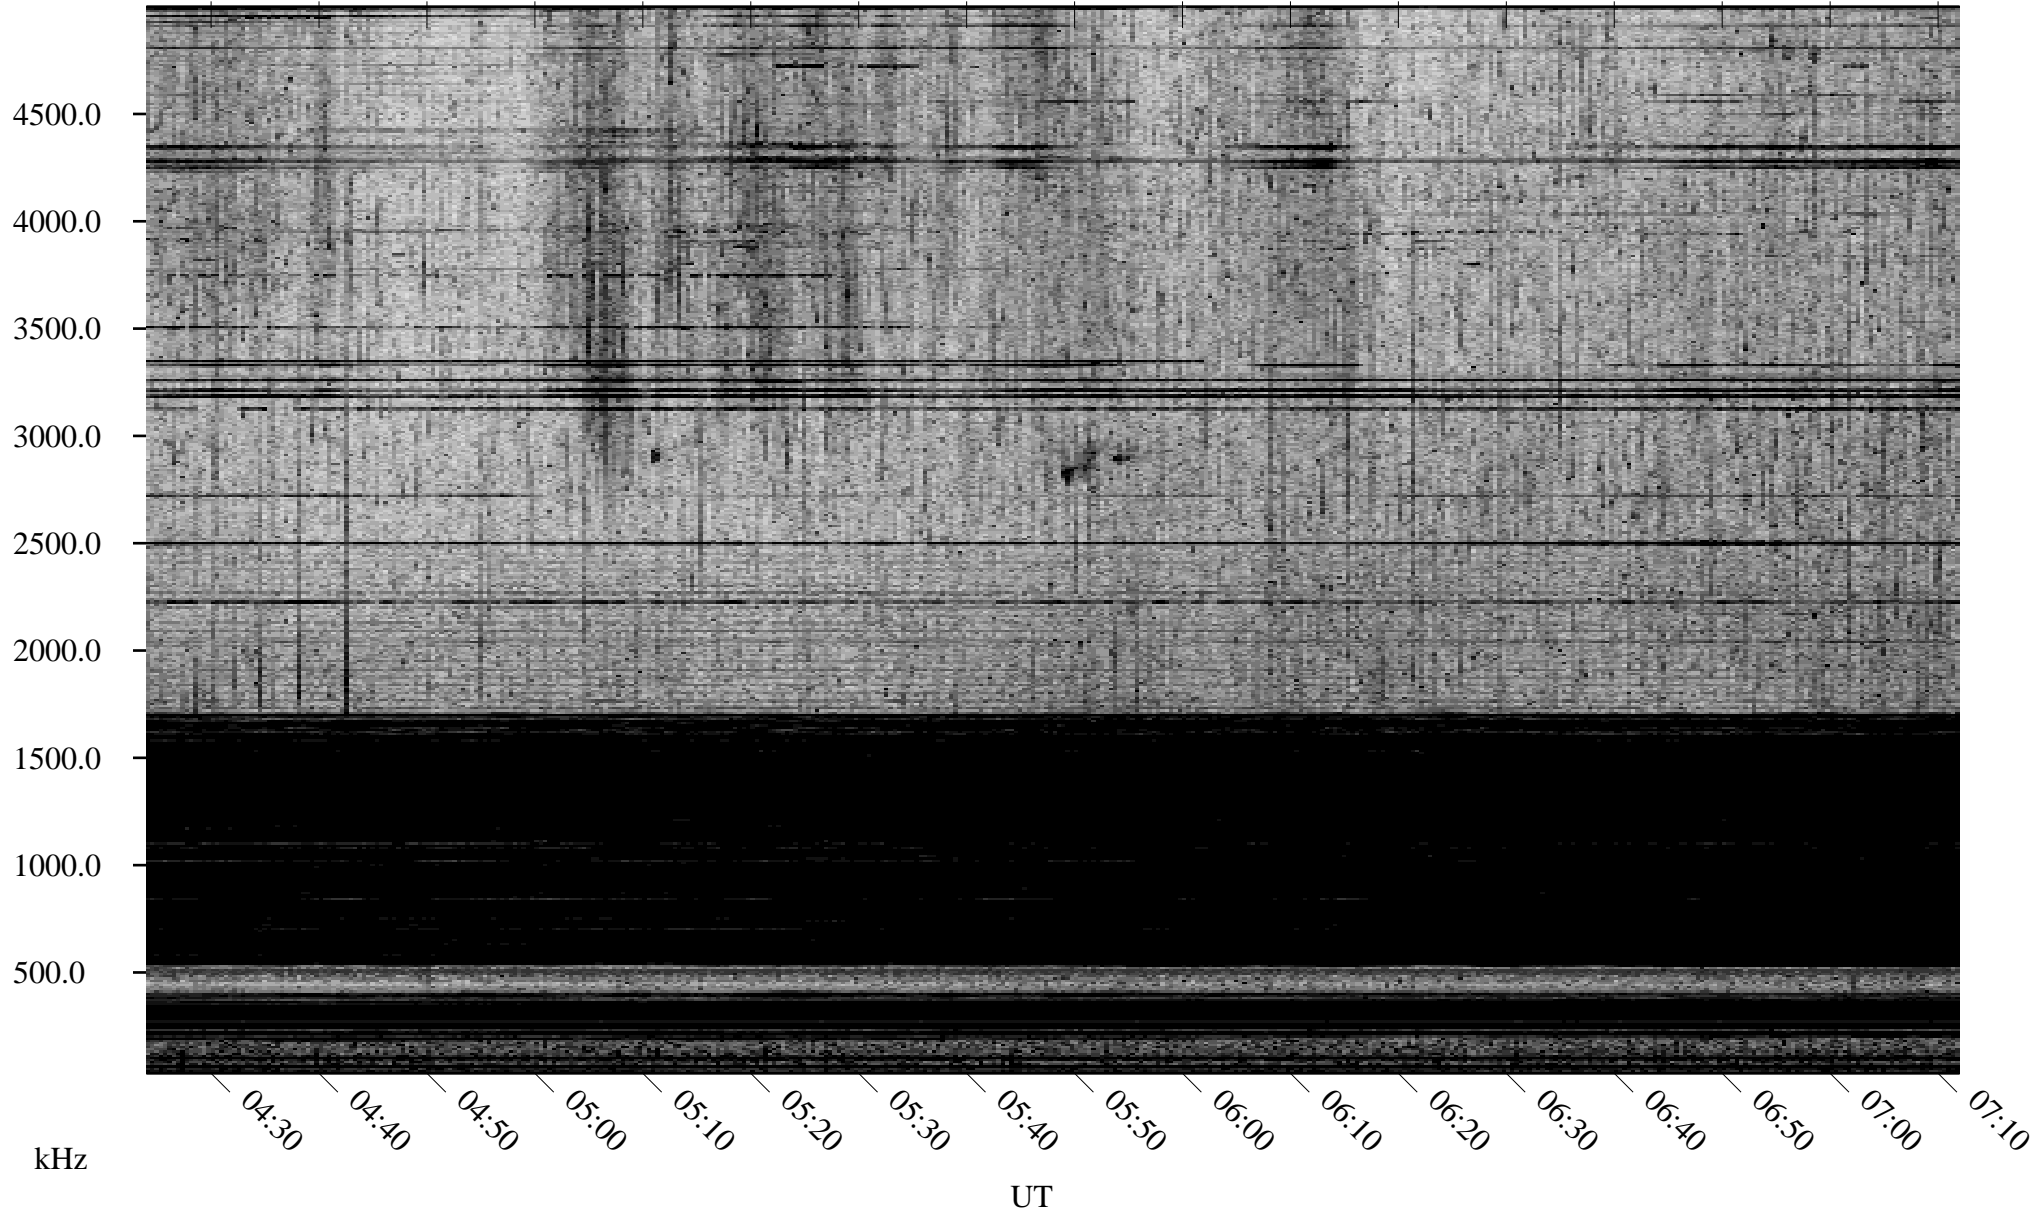

04/25/2006 Churchill, Manitoba

Linear Scale Black = 161 White = 15

ch061151.r00m max_12

Page 1

04/25/2006 Churchill, Manitoba

Linear Scale Black = 161 White = 15

ch061151.r00m max_12

Page 2

04/26/2006 Churchill, Manitoba

Linear Scale Black = 161 White = 15

ch061151.r00m max_12

Page 3

04/26/2006 Churchill, Manitoba

Linear Scale Black = 161 White = 15

ch061151.r00m max_12

Page 4

04/26/2006 Churchill, Manitoba

Linear Scale Black = 161 White = 15

ch061151.r00m max_12

Page 5

04/26/2006 Churchill, Manitoba

Linear Scale Black = 161 White = 15

ch061151.r00m max_12

04/26/2006 Churchill, Manitoba

Linear Scale Black = 161 White = 15

ch061151.r00m max_12

Page 7

04/26/2006 Churchill, Manitoba

Linear Scale Black = 161 White = 15

ch061151.r00m max_12