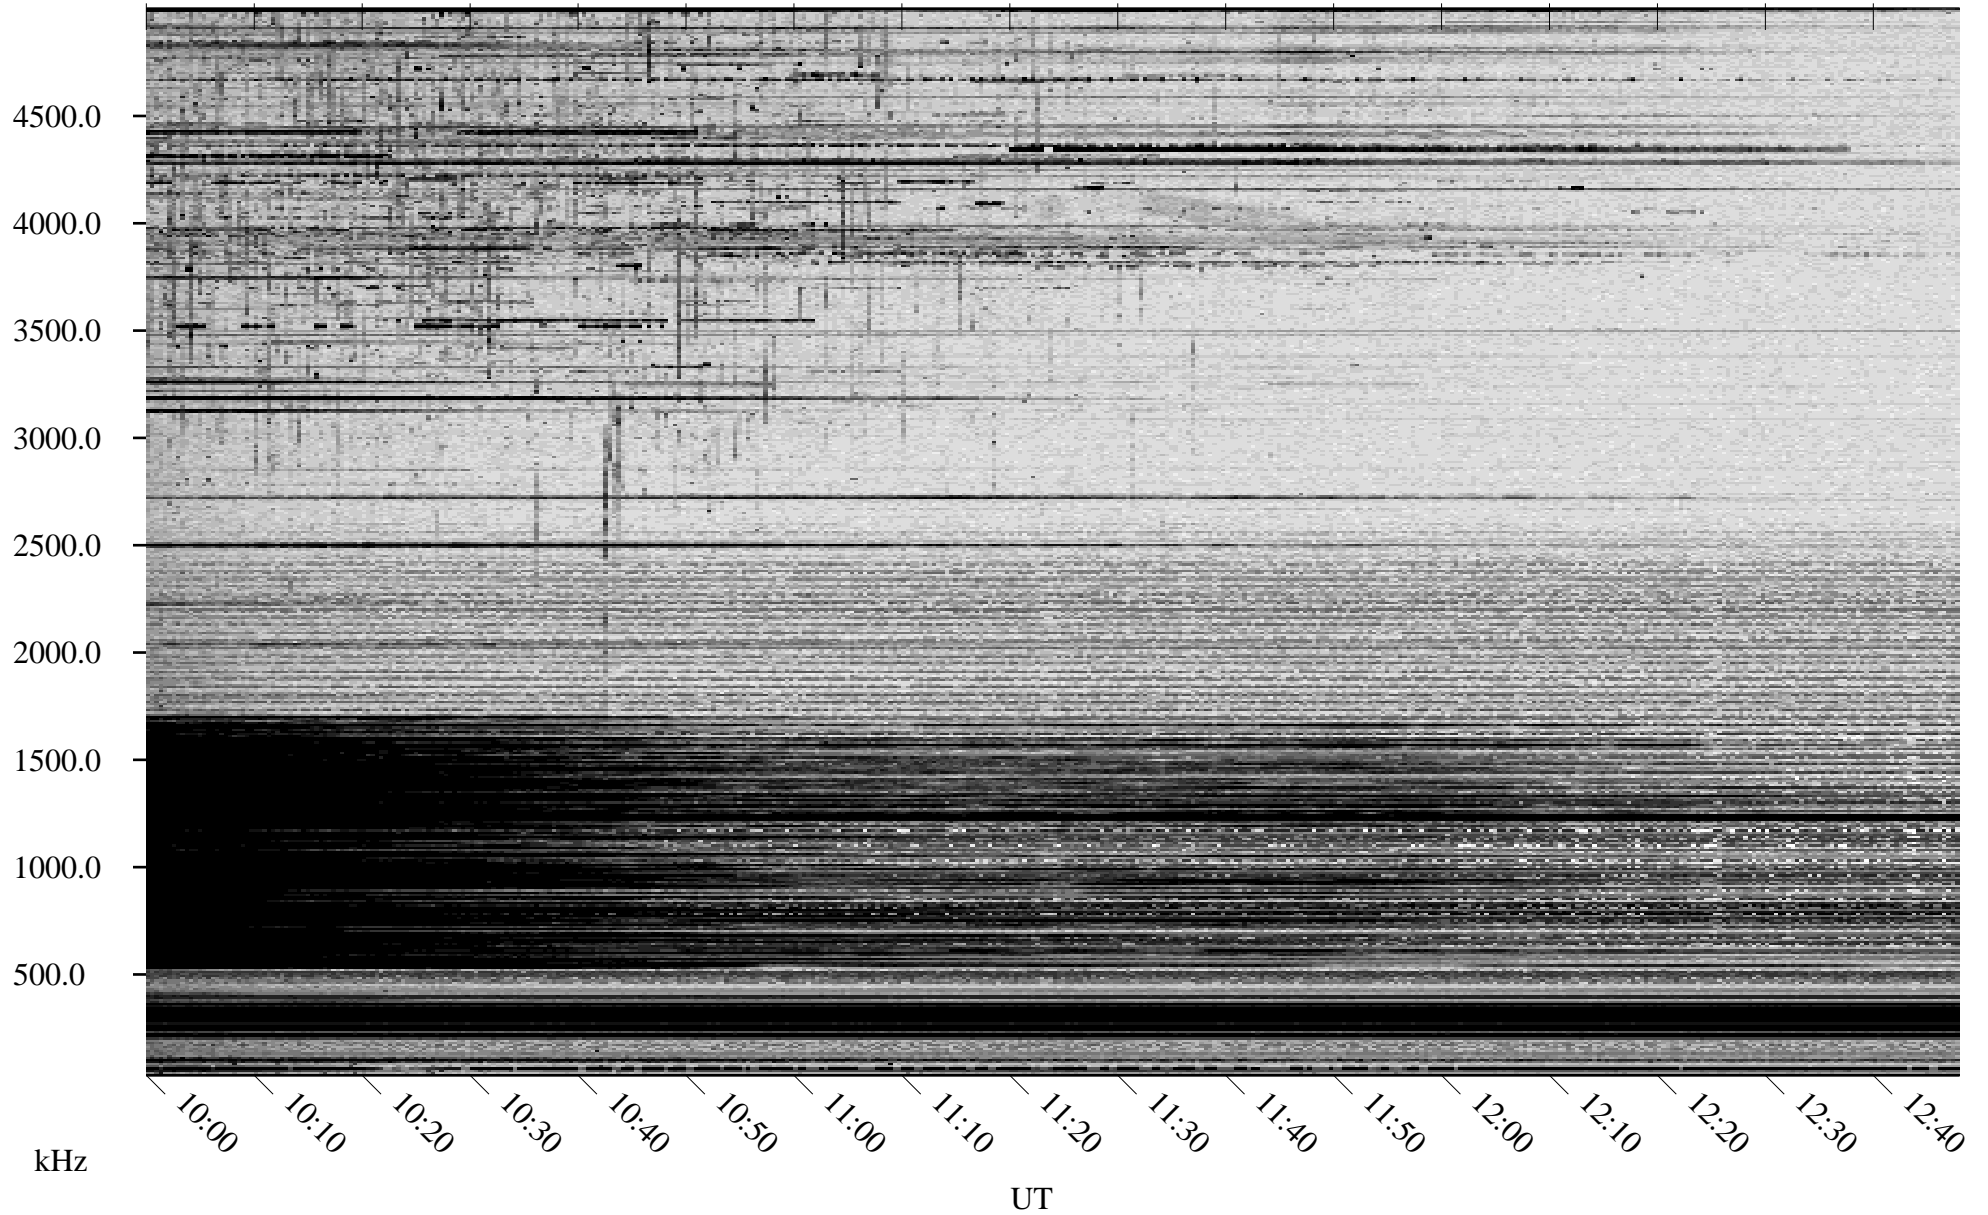

04/26/2006 Churchill, Manitoba

Linear Scale Black = 161 White = 15

ch06116l.r00m max_12

Page 1

04/26/2006 Churchill, Manitoba

Linear Scale Black = 161 White = 15

ch06116l.r00m max_12

Page 2

04/27/2006 Churchill, Manitoba

Linear Scale Black = 161 White = 15

ch06116l.r00m max_12

Page 3

04/27/2006 Churchill, Manitoba

Linear Scale Black = 161 White = 15

ch06116l.r00m max_12

Page 4

04/27/2006 Churchill, Manitoba

Linear Scale Black = 161 White = 15

ch06116l.r00m max_12

Page 5

04/27/2006 Churchill, Manitoba

Linear Scale Black = 161 White = 15

ch06116l.r00m max_12

Page 6

04/27/2006 Churchill, Manitoba

Linear Scale Black = 161 White = 15

ch06116l.r00m max_12

Page 7

04/27/2006 Churchill, Manitoba

Linear Scale Black = 161 White = 15

ch06116l.r00m max_12

Page 8