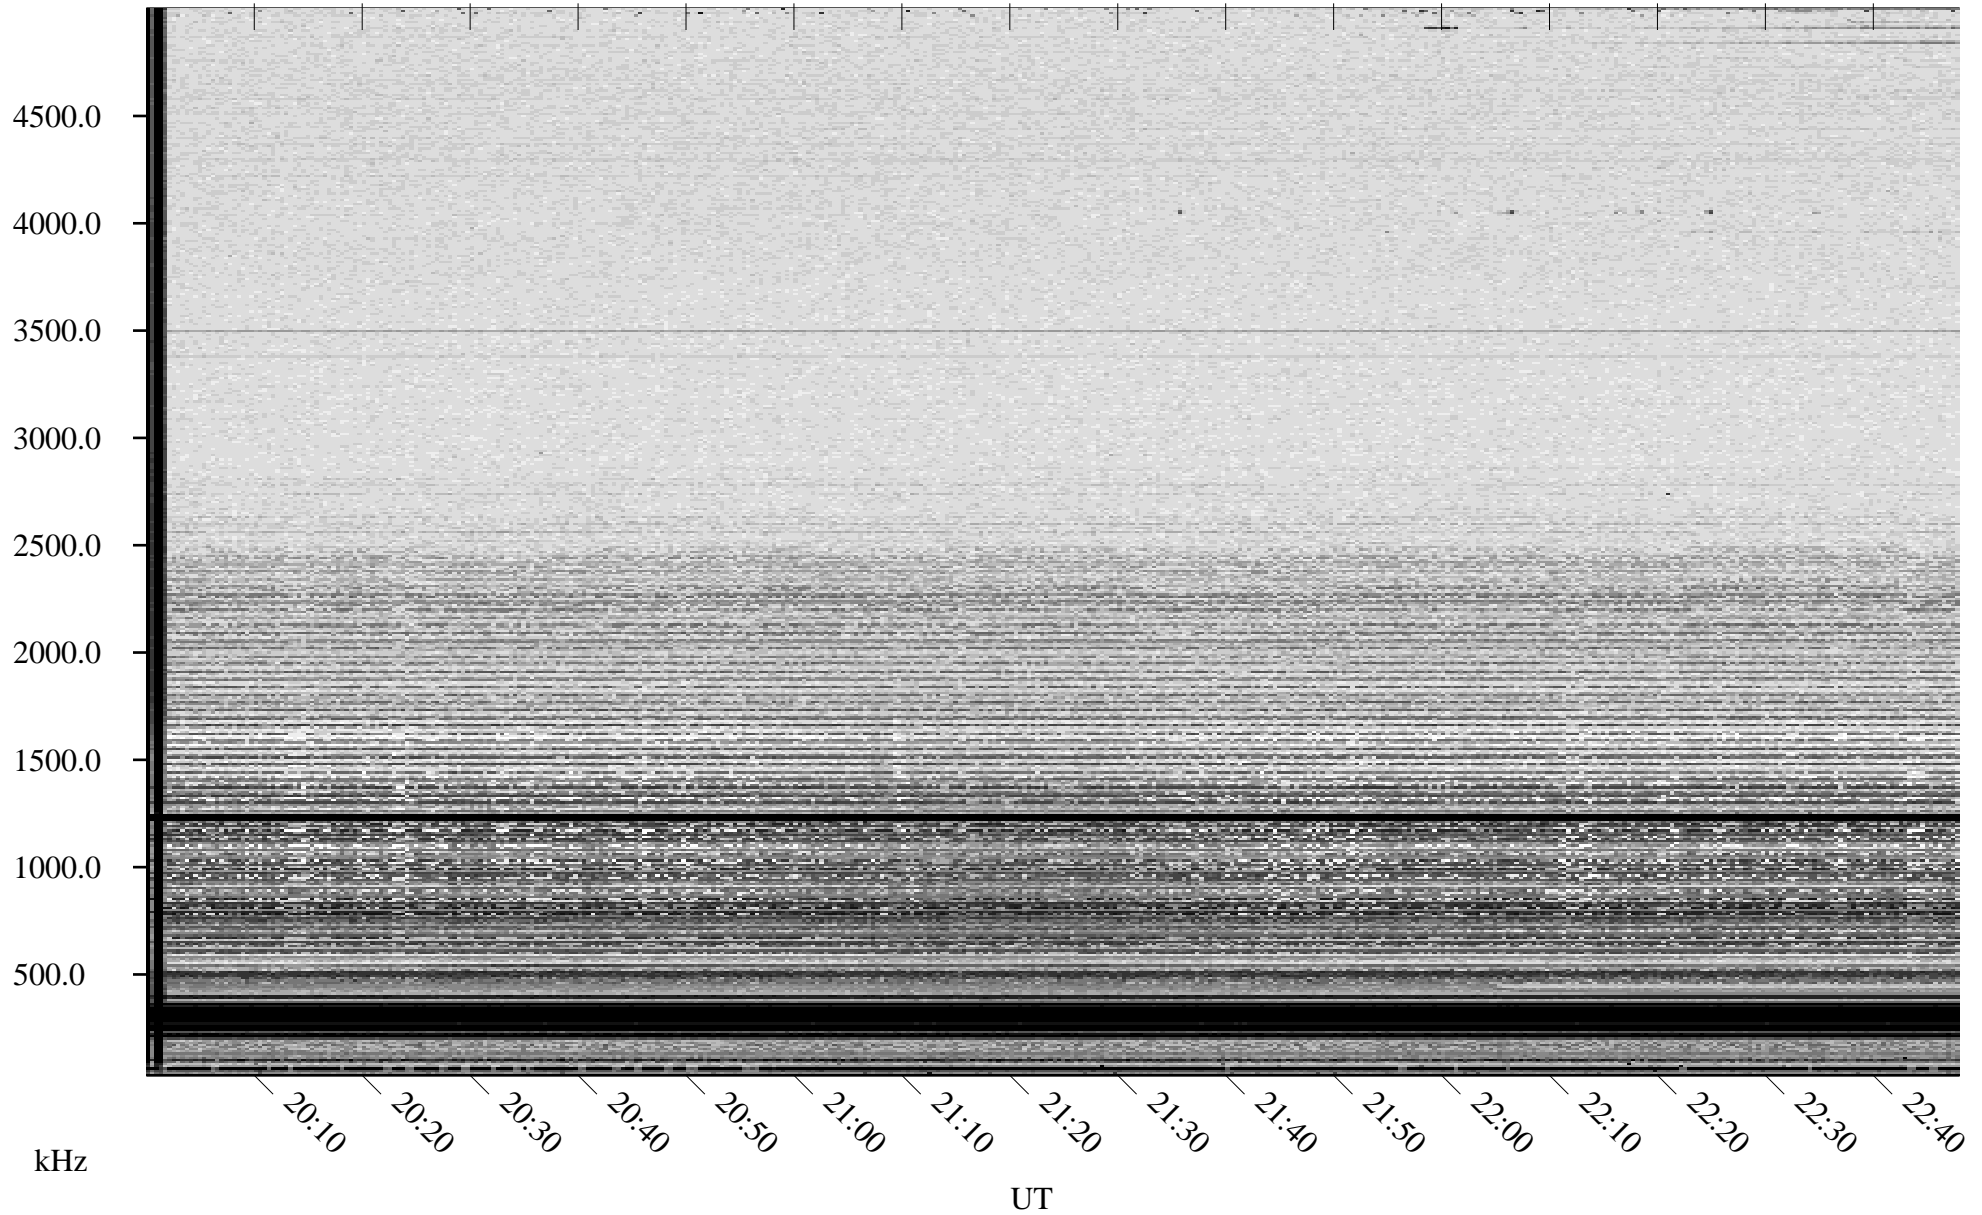

04/26/2006 Churchill, Manitoba

Linear Scale Black = 161 White = 15

ch06116l.r00m max_12

Page 1

04/26/2006 Churchill, Manitoba

Linear Scale Black = 161 White = 15

ch06116l.r00m max_12

Page 2

04/27/2006 Churchill, Manitoba

Linear Scale Black = 161 White = 15

ch06116l.r00m max_12

Page 3

04/27/2006 Churchill, Manitoba

Linear Scale Black = 161 White = 15

ch06116l.r00m max_12

Page 4

04/27/2006 Churchill, Manitoba

Linear Scale Black = 161 White = 15

ch06116l.r00m max_12

Page 5

04/27/2006 Churchill, Manitoba

Linear Scale Black = 161 White = 15

ch06116l.r00m max_12

Page 6

04/27/2006 Churchill, Manitoba

Linear Scale Black = 161 White = 15

ch06116l.r00m max_12

Page 7

04/27/2006 Churchill, Manitoba

Linear Scale Black = 161 White = 15

ch06116l.r00m max_12

Page 8