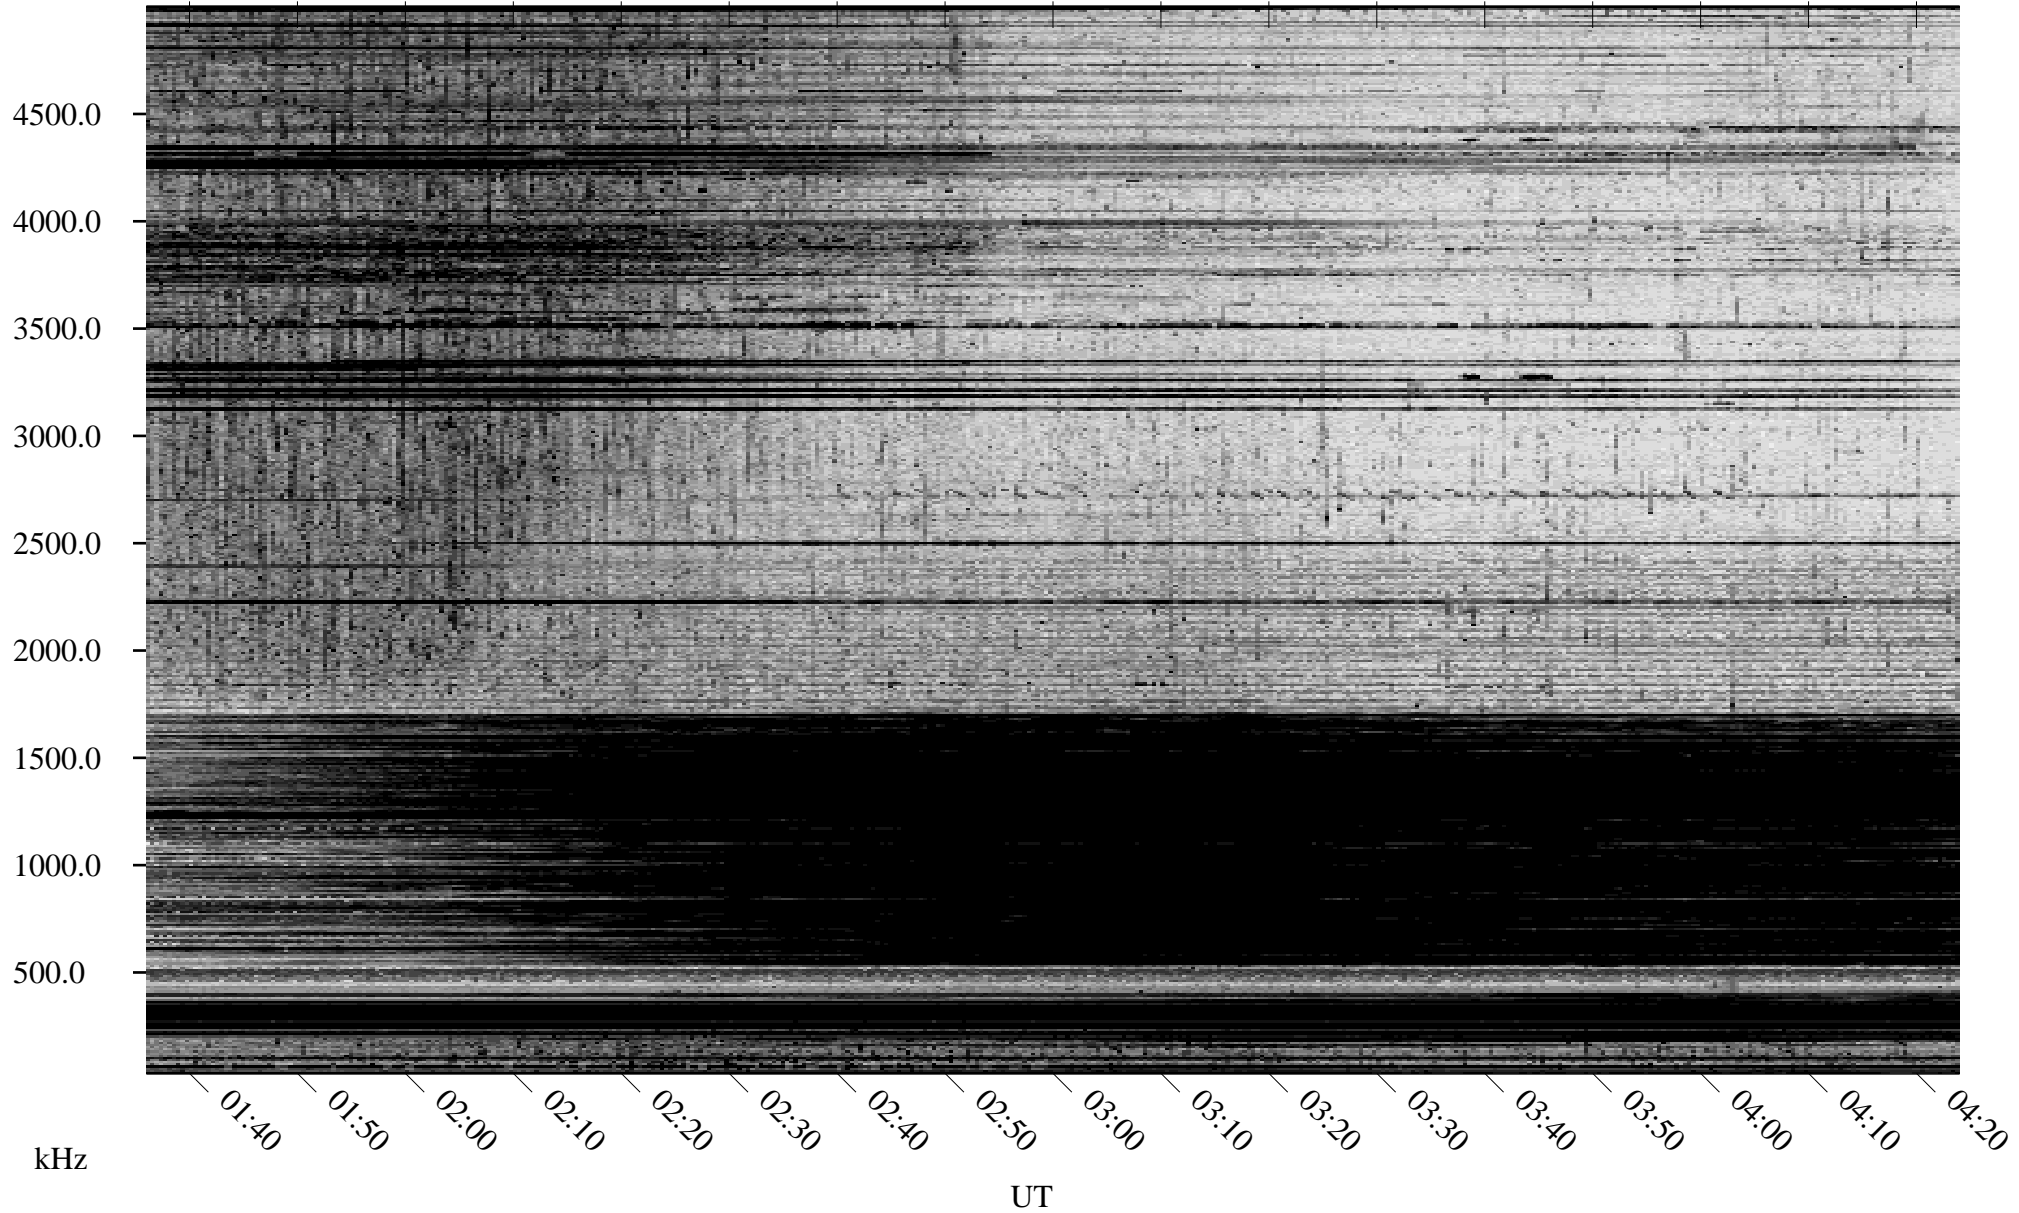

04/26/2006 Churchill, Manitoba

Linear Scale Black = 161 White = 15

ch06116l.r00m max_12

Page 1

04/26/2006 Churchill, Manitoba

Linear Scale Black = 161 White = 15

ch06116l.r00m max_12

Page 2

04/27/2006 Churchill, Manitoba

Linear Scale Black = 161 White = 15

ch06116l.r00m max_12

Page 3

04/27/2006 Churchill, Manitoba

Linear Scale Black = 161 White = 15

ch06116l.r00m max_12

Page 4

04/27/2006 Churchill, Manitoba

Linear Scale Black = 161 White = 15

ch06116l.r00m max_12

Page 5

04/27/2006 Churchill, Manitoba

Linear Scale Black = 161 White = 15

ch06116l.r00m max_12

Page 6

04/27/2006 Churchill, Manitoba

Linear Scale Black = 161 White = 15

ch06116l.r00m max_12

Page 7

04/27/2006 Churchill, Manitoba

Linear Scale Black = 161 White = 15

ch06116l.r00m max_12

Page 8