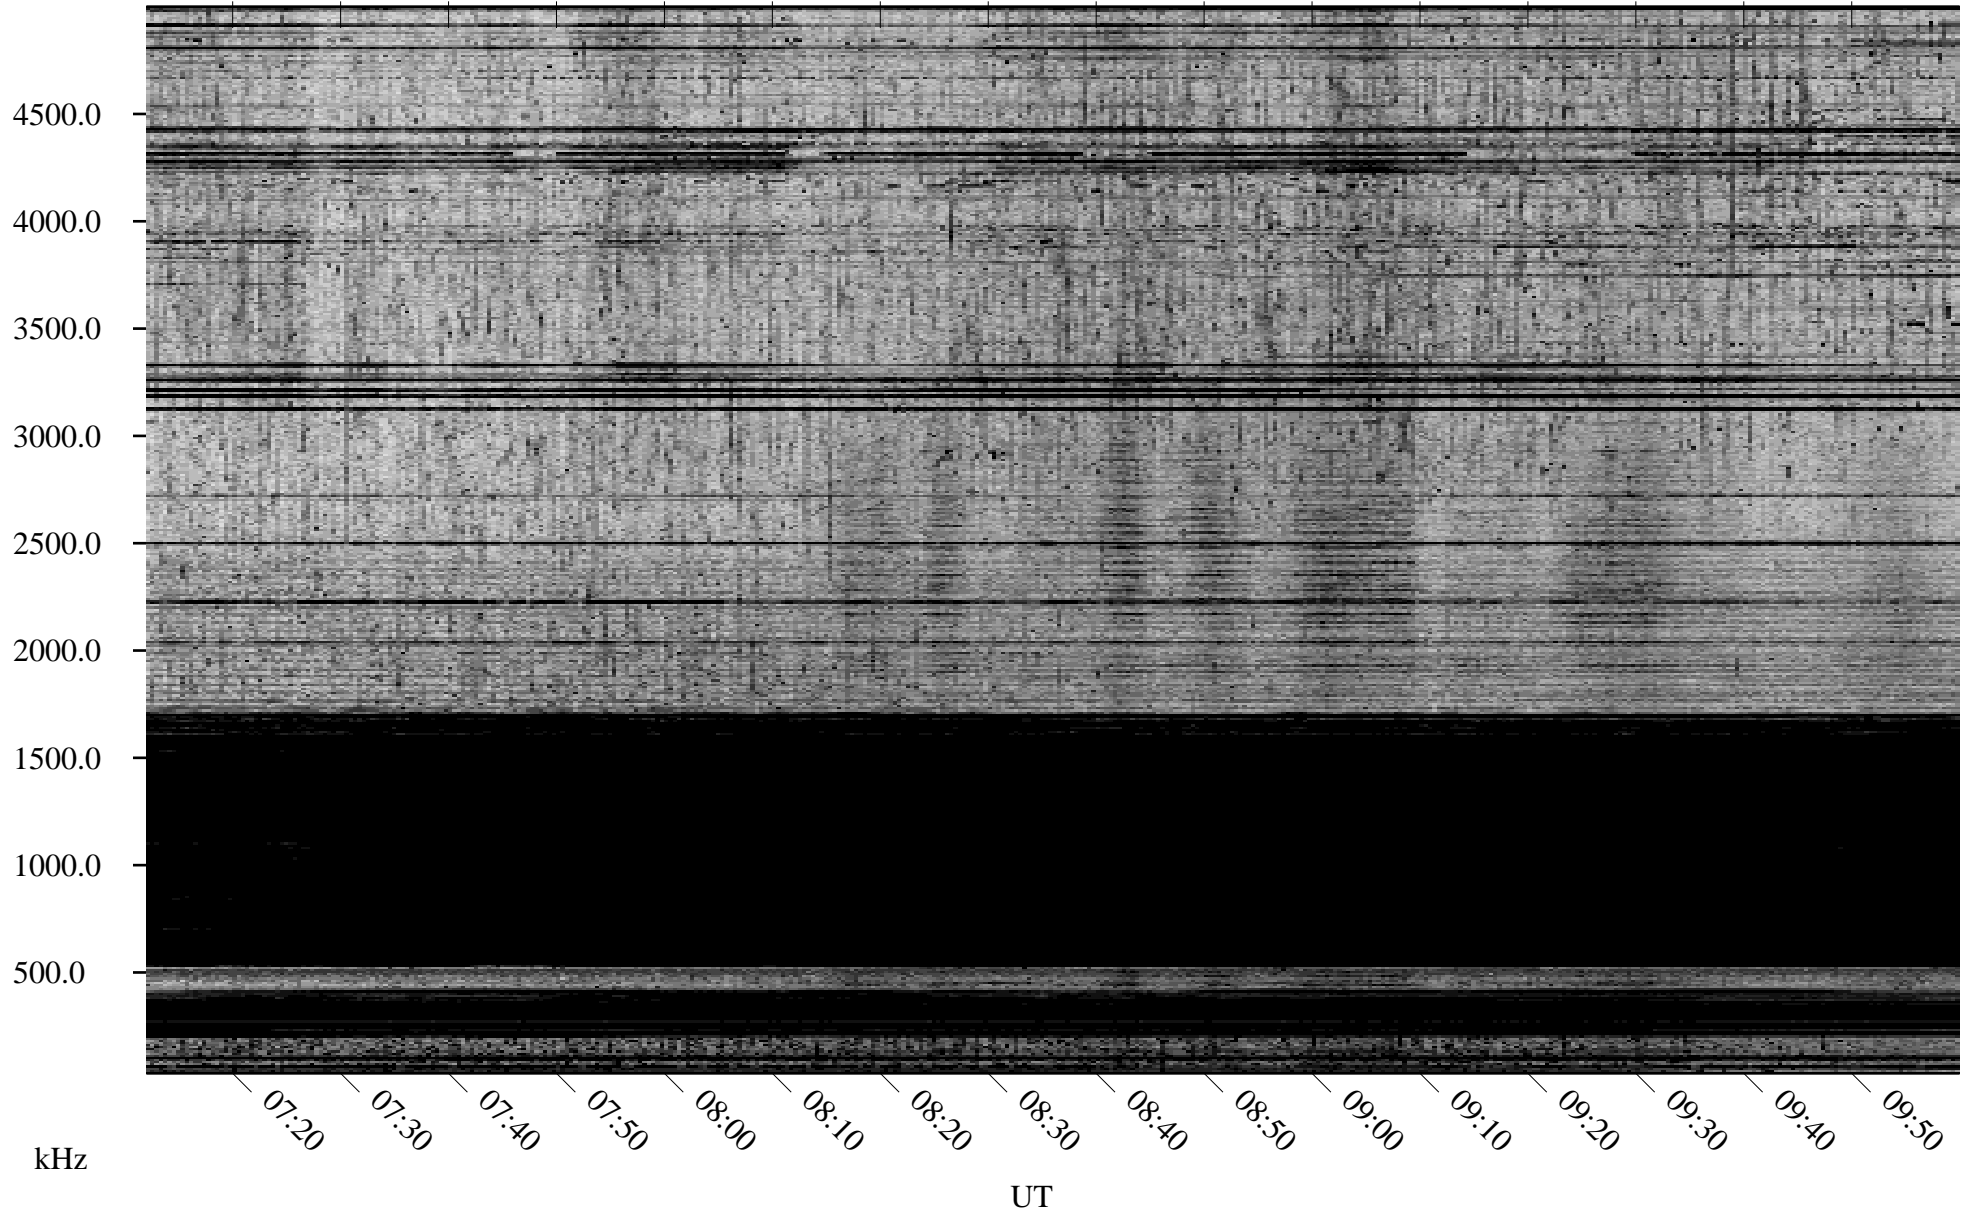

04/26/2006 Churchill, Manitoba

Linear Scale Black = 161 White = 15

ch06116l.r00m max_12

Page 1

04/26/2006 Churchill, Manitoba

Linear Scale Black = 161 White = 15

ch06116l.r00m max_12

Page 2

04/27/2006 Churchill, Manitoba

Linear Scale Black = 161 White = 15

ch06116l.r00m max_12

Page 3

04/27/2006 Churchill, Manitoba

Linear Scale Black = 161 White = 15

ch06116l.r00m max_12

Page 4

04/27/2006 Churchill, Manitoba

Linear Scale Black = 161 White = 15

ch06116l.r00m max_12

Page 5

04/27/2006 Churchill, Manitoba

Linear Scale Black = 161 White = 15

ch06116l.r00m max_12

Page 6

04/27/2006 Churchill, Manitoba

Linear Scale Black = 161 White = 15

ch06116l.r00m max_12

Page 7

04/27/2006 Churchill, Manitoba

Linear Scale Black = 161 White = 15

ch06116l.r00m max_12

Page 8