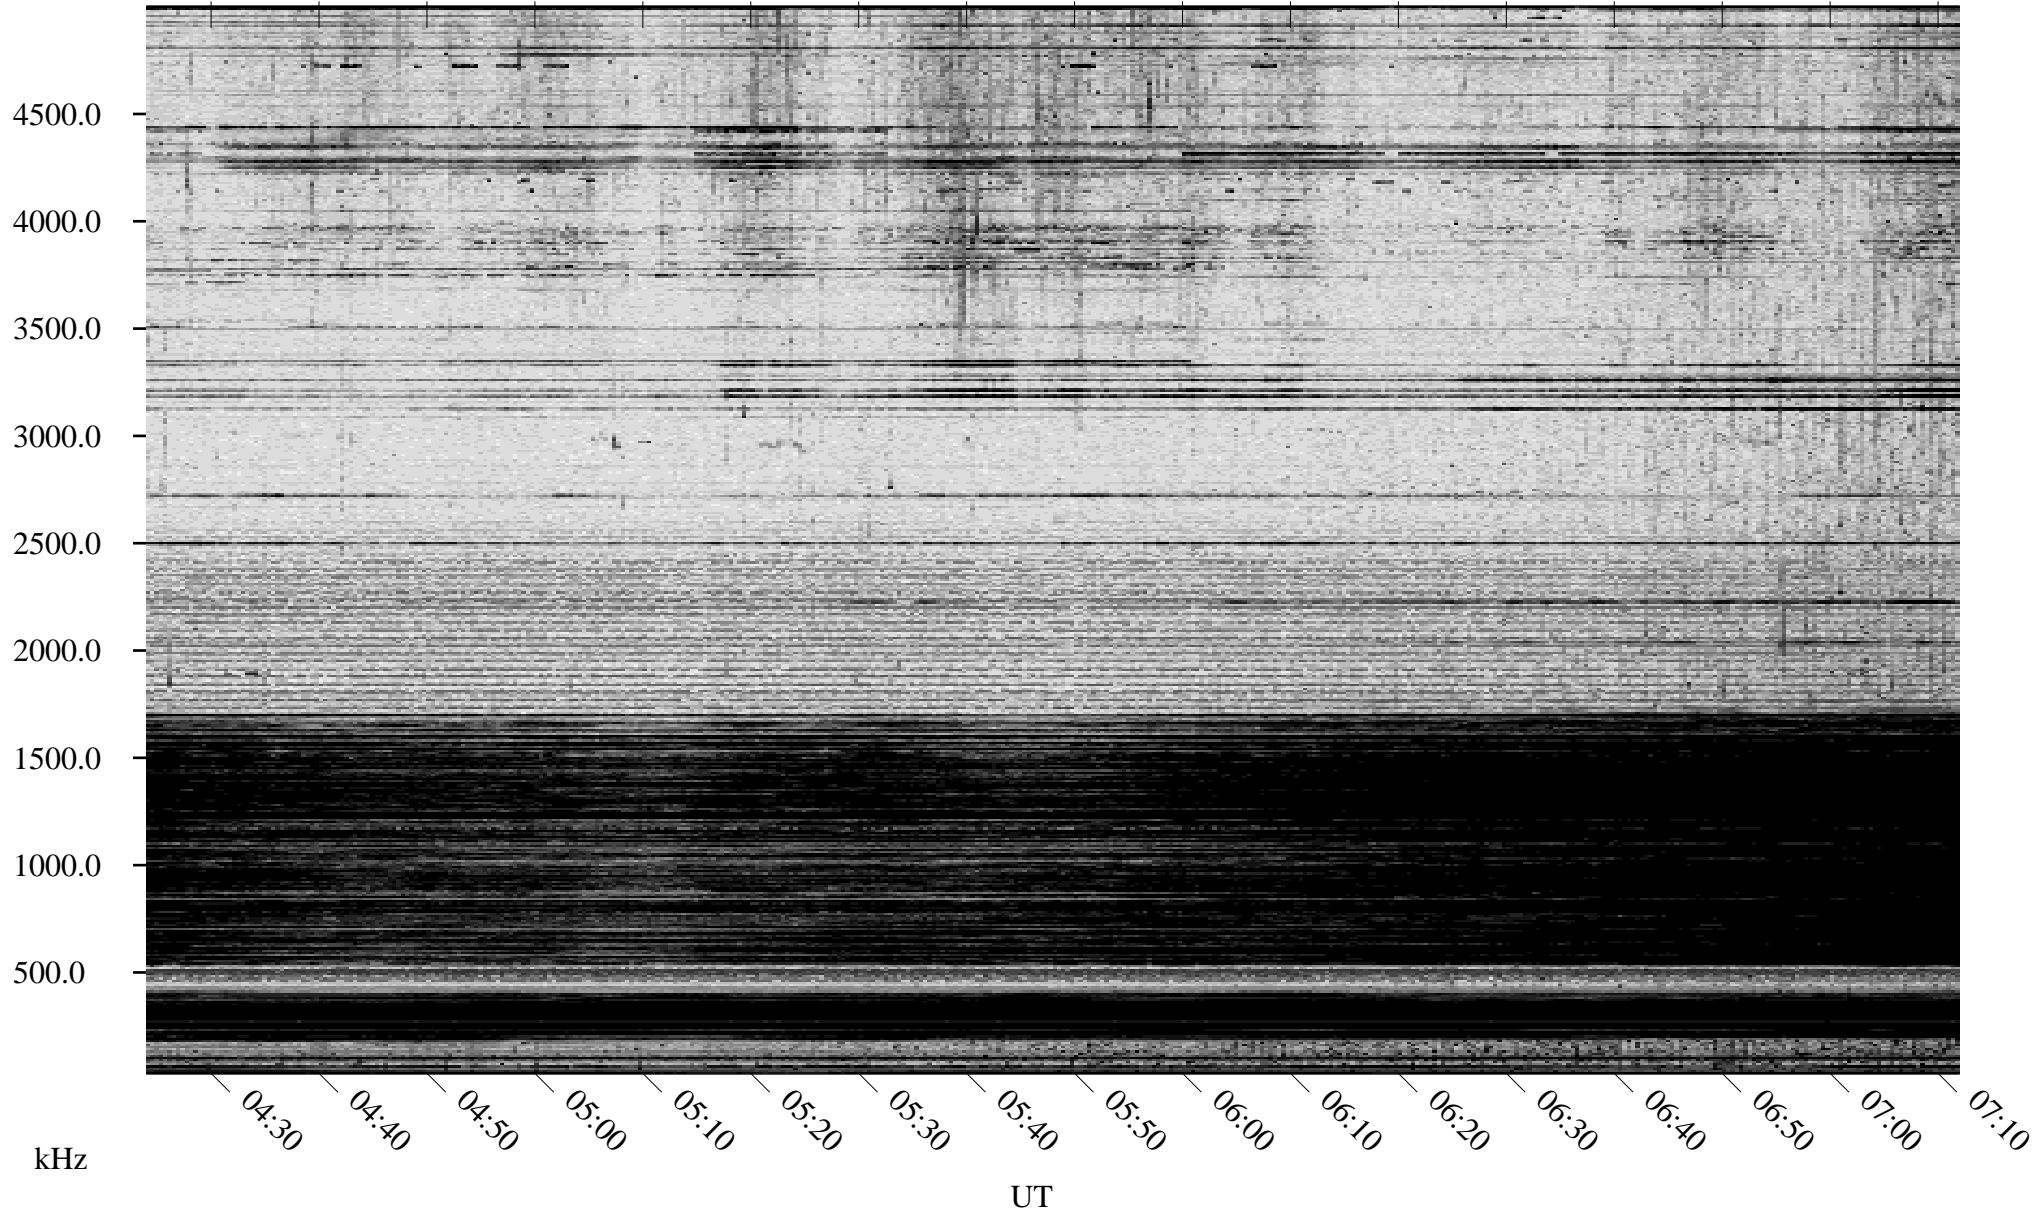

04/26/2006 Churchill, Manitoba

Linear Scale Black = 161 White = 15

ch06116l.r00m max_12

Page 1

04/26/2006 Churchill, Manitoba

Linear Scale Black = 161 White = 15

ch06116l.r00m max_12

Page 2

04/27/2006 Churchill, Manitoba

Linear Scale Black = 161 White = 15

ch06116l.r00m max_12

Page 3

04/27/2006 Churchill, Manitoba

Linear Scale Black = 161 White = 15

ch06116l.r00m max_12

Page 4

04/27/2006 Churchill, Manitoba

Linear Scale Black = 161 White = 15

ch06116l.r00m max_12

Page 5

04/27/2006 Churchill, Manitoba

Linear Scale Black = 161 White = 15

ch06116l.r00m max_12

Page 6

04/27/2006 Churchill, Manitoba

Linear Scale Black = 161 White = 15

ch06116l.r00m max_12

Page 7

04/27/2006 Churchill, Manitoba

Linear Scale Black = 161 White = 15

ch06116l.r00m max_12

Page 8