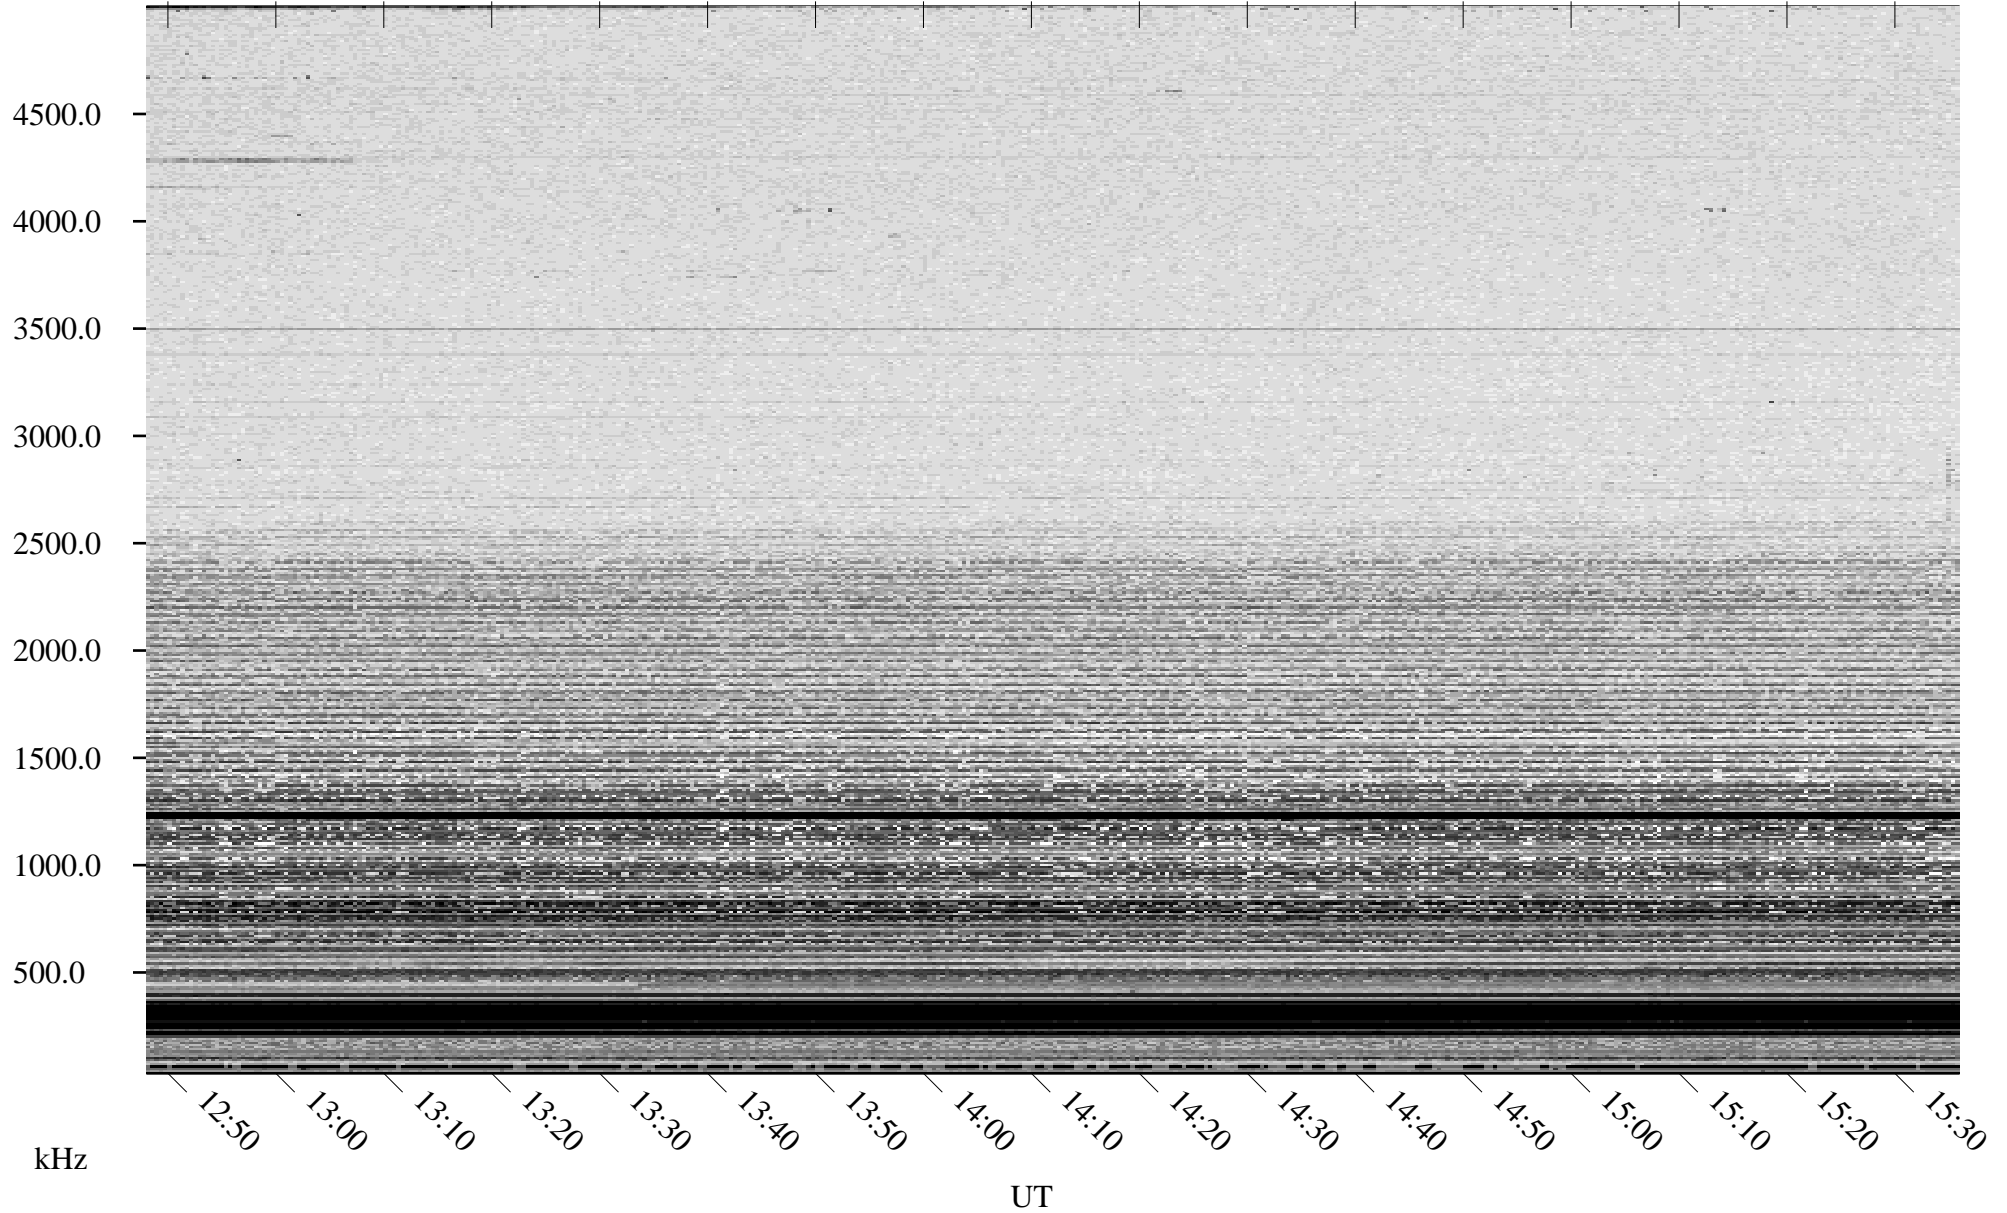

04/26/2006 Churchill, Manitoba

Linear Scale Black = 161 White = 15

ch06116l.r00m max_12

Page 1

04/26/2006 Churchill, Manitoba

Linear Scale Black = 161 White = 15

ch06116l.r00m max_12

Page 2

04/27/2006 Churchill, Manitoba

Linear Scale Black = 161 White = 15

ch06116l.r00m max_12

Page 3

04/27/2006 Churchill, Manitoba

Linear Scale Black = 161 White = 15

ch06116l.r00m max_12

Page 4

04/27/2006 Churchill, Manitoba

Linear Scale Black = 161 White = 15

ch06116l.r00m max_12

Page 5

04/27/2006 Churchill, Manitoba

Linear Scale Black = 161 White = 15

ch06116l.r00m max_12

Page 6

04/27/2006 Churchill, Manitoba

Linear Scale Black = 161 White = 15

ch06116l.r00m max_12

Page 7

04/27/2006 Churchill, Manitoba

Linear Scale Black = 161 White = 15

ch06116l.r00m max_12

Page 8