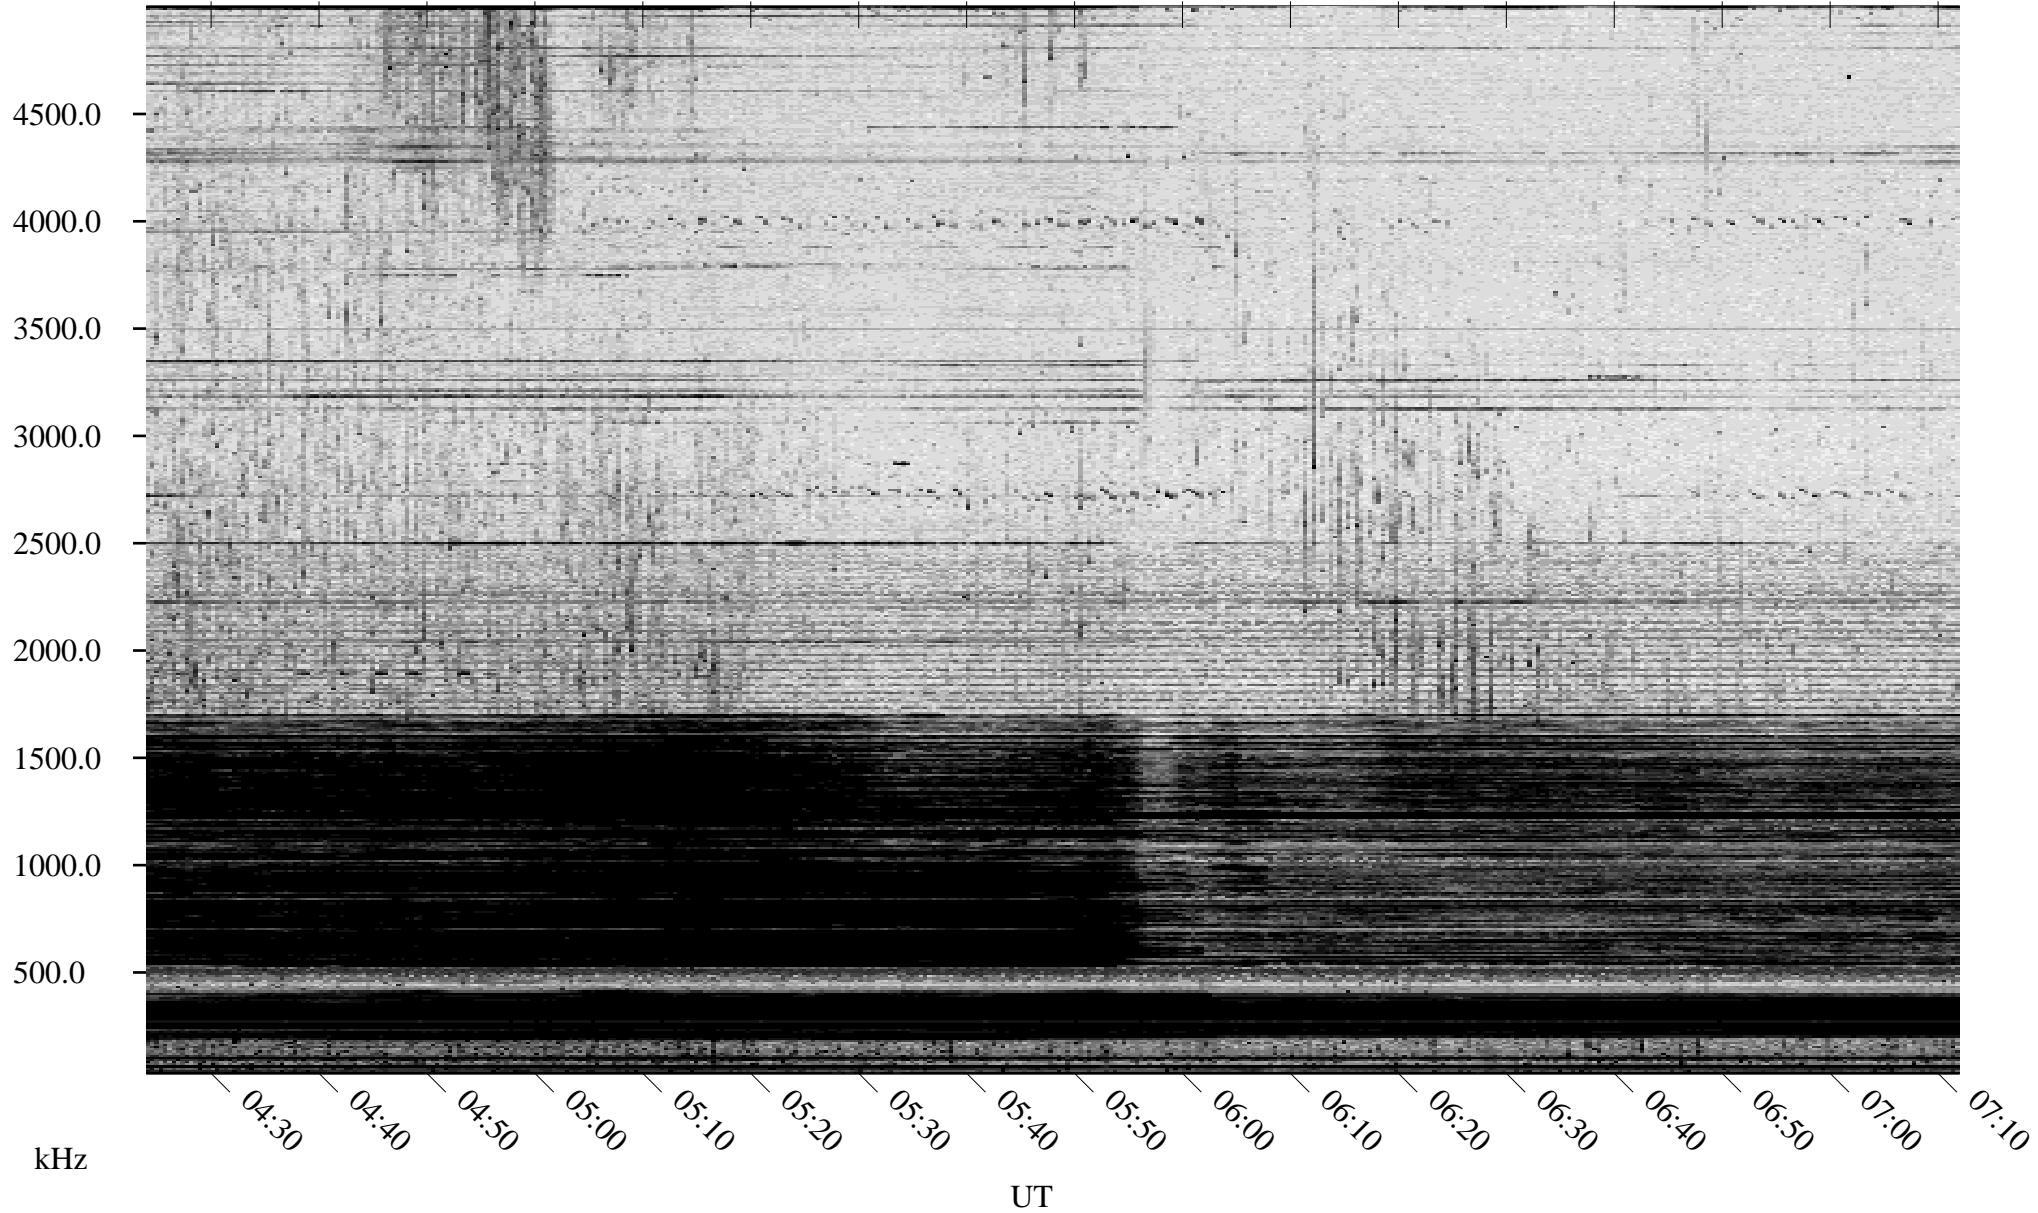

# 04/27/2006 Churchill, Manitoba

Linear Scale    Black = 161    White = 15

ch06117l.r00m max\_12

Page 1

# 04/27/2006 Churchill, Manitoba

Linear Scale    Black = 161    White = 15

ch061171.r00m max\_12

Page 2

# 04/28/2006 Churchill, Manitoba

Linear Scale    Black = 161    White = 15

ch061171.r00m max\_12

Page 3

# 04/28/2006 Churchill, Manitoba

Linear Scale    Black = 161    White = 15

ch06117l.r00m max\_12

Page 4