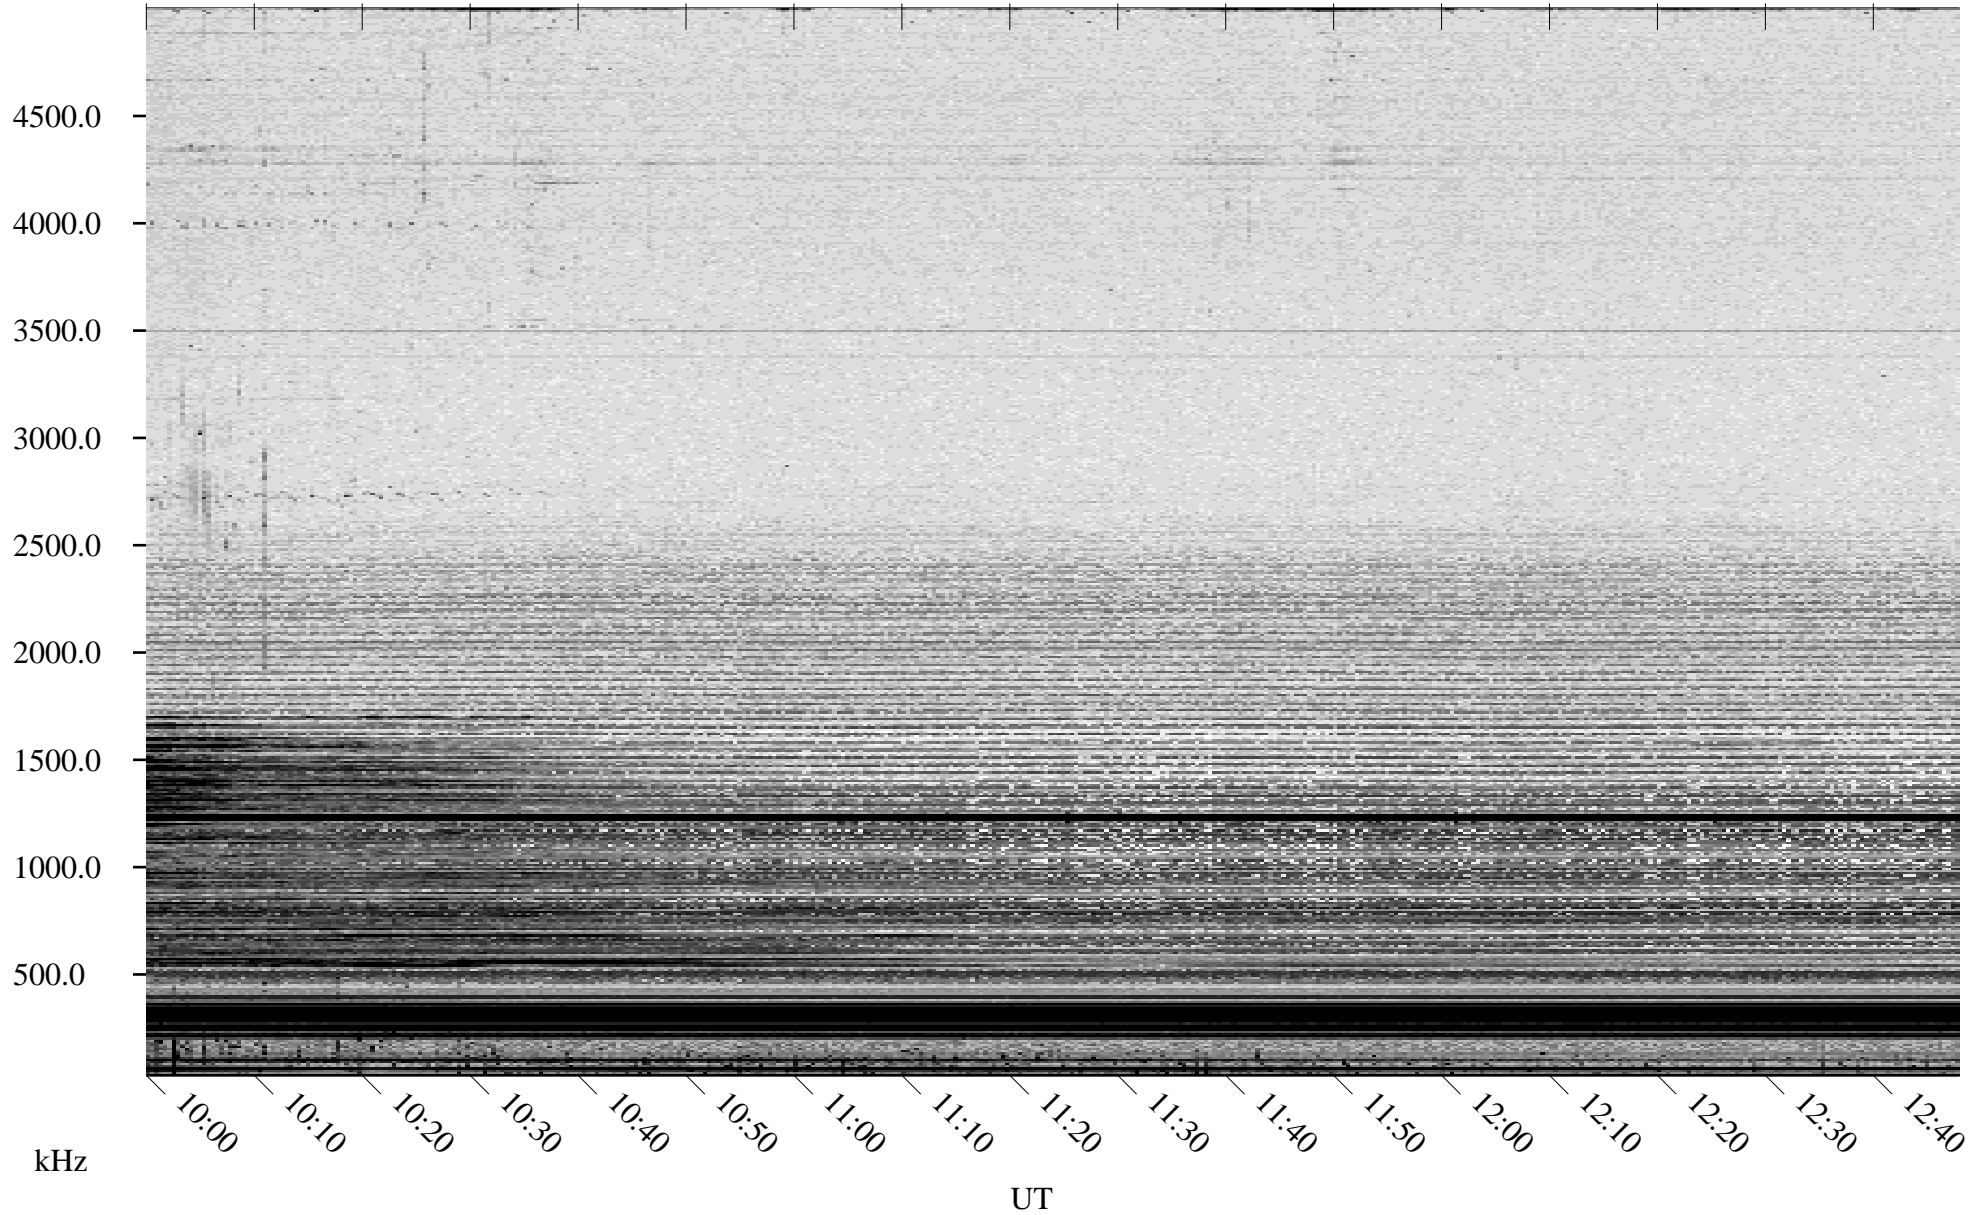

# 04/28/2006 Churchill, Manitoba

Linear Scale    Black = 161    White = 15

ch061171.r00m max\_12

Page 5

# 04/28/2006 Churchill, Manitoba

Linear Scale    Black = 161    White = 15

ch06117l.r00m max\_12

Page 6

# 04/28/2006 Churchill, Manitoba

Linear Scale    Black = 161    White = 15

ch061171.r00m max\_12

Page 7

# 04/28/2006 Churchill, Manitoba

Linear Scale    Black = 161    White = 15

ch06117l.r00m max\_12