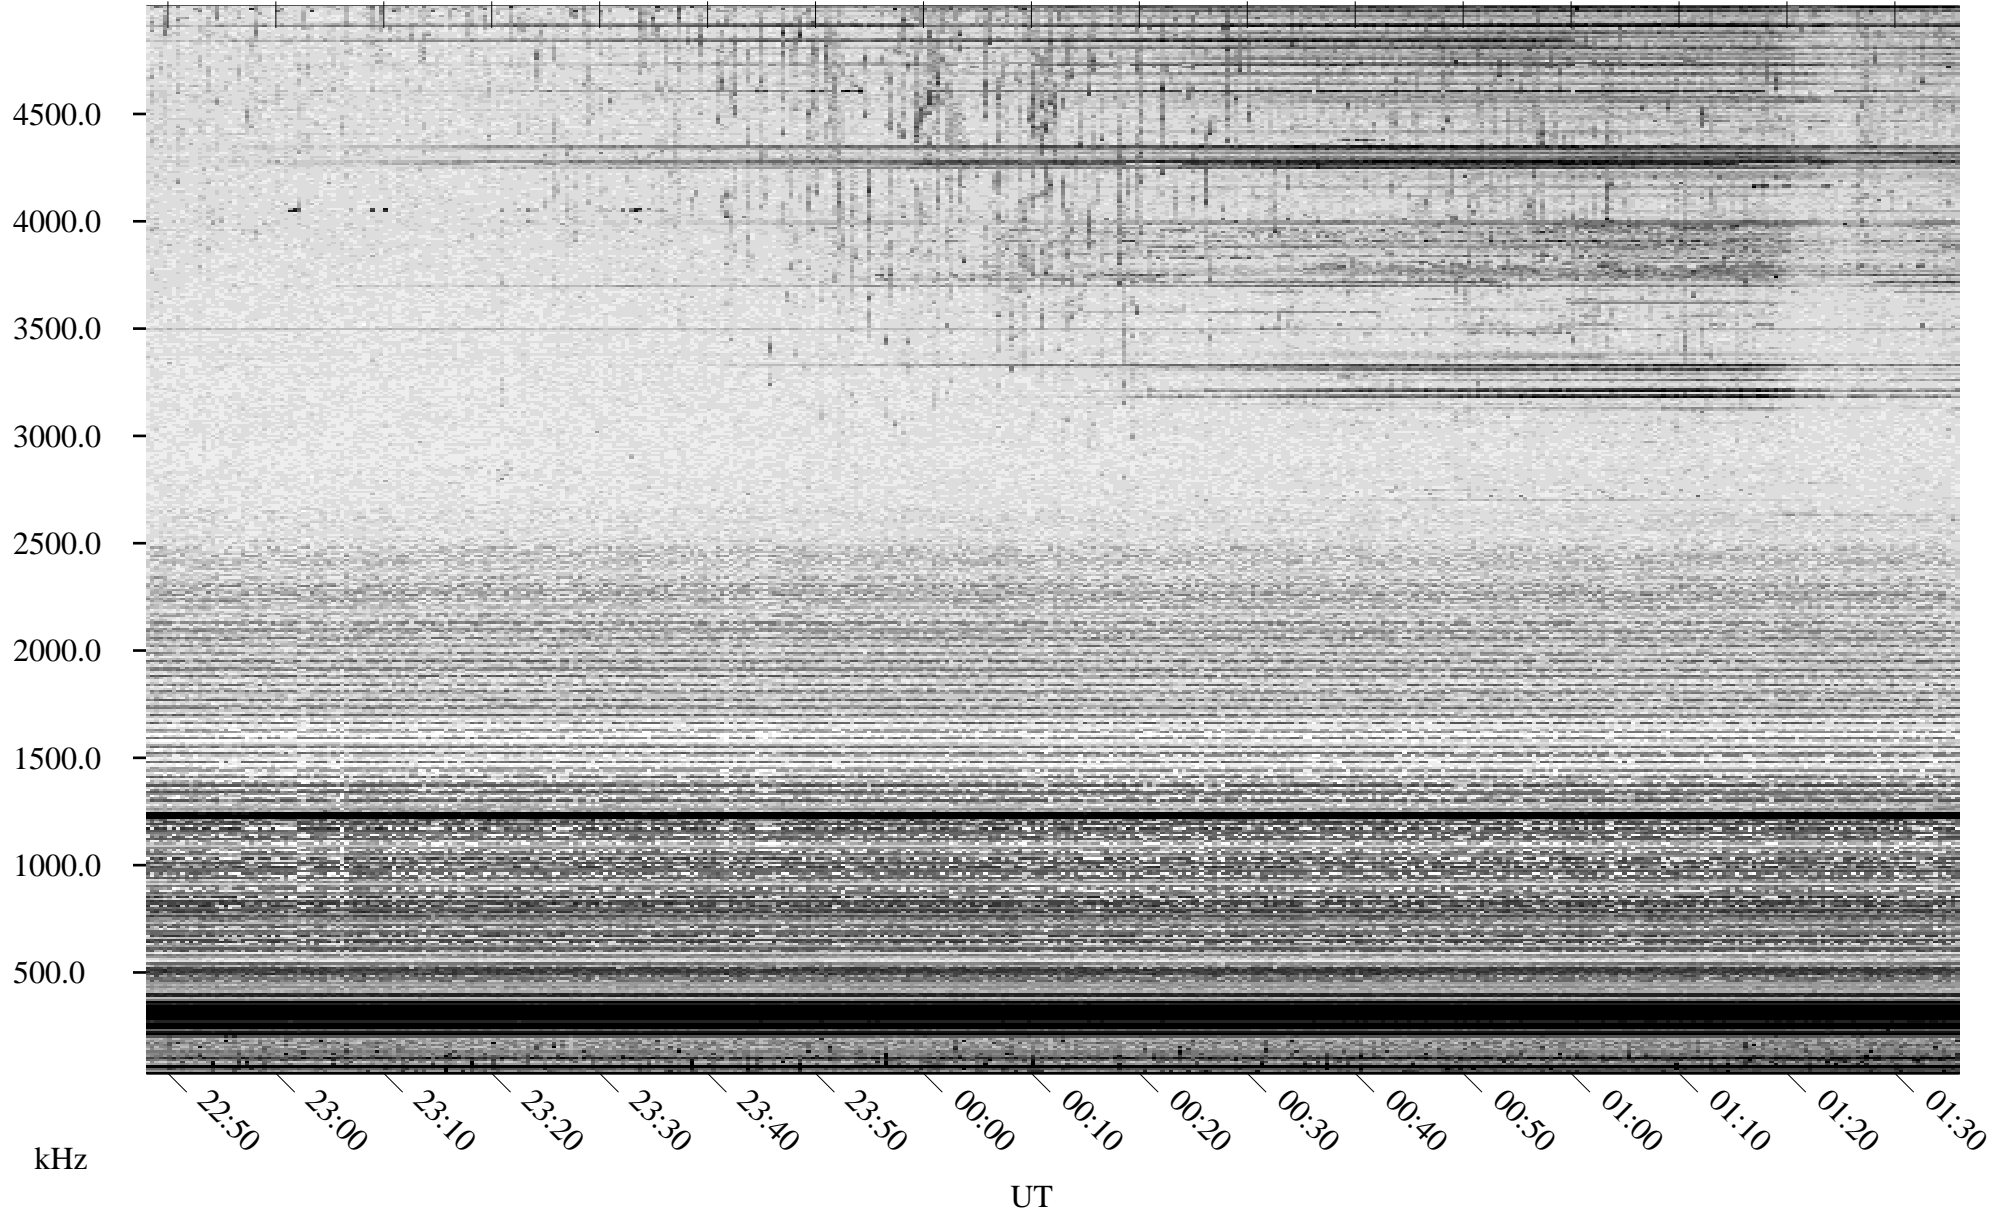

# 04/27/2006 Churchill, Manitoba

Linear Scale    Black = 161    White = 15

ch06117l.r00m max\_12

Page 1

# 04/27/2006 Churchill, Manitoba

Linear Scale    Black = 161    White = 15

ch061171.r00m max\_12

Page 2

# 04/28/2006 Churchill, Manitoba

Linear Scale    Black = 161    White = 15

ch061171.r00m max\_12

Page 3

# 04/28/2006 Churchill, Manitoba

Linear Scale    Black = 161    White = 15

ch06117l.r00m max\_12

Page 4