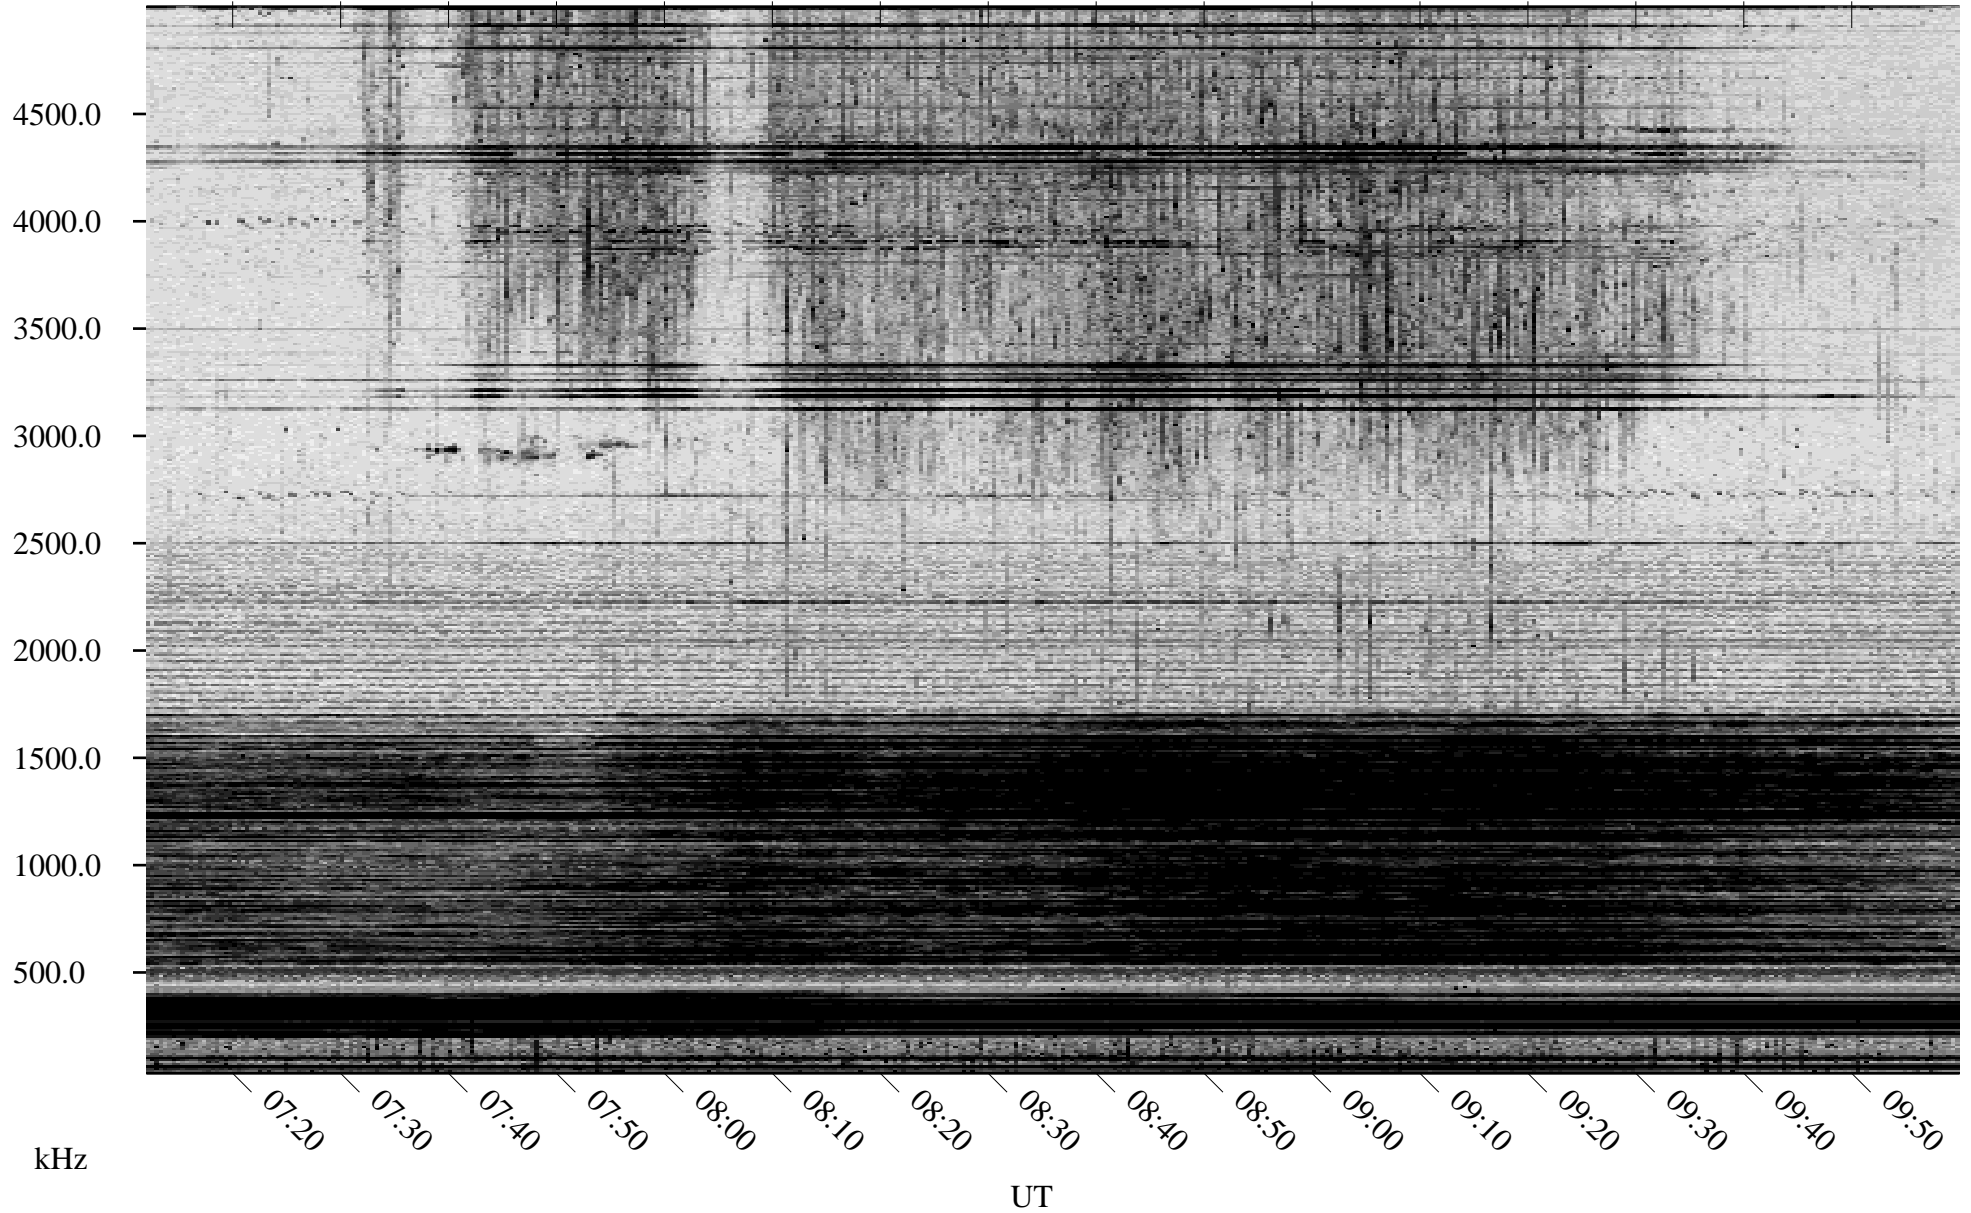

# 04/27/2006 Churchill, Manitoba

Linear Scale    Black = 161    White = 15

ch06117l.r00m max\_12

Page 1

# 04/28/2006 Churchill, Manitoba

Linear Scale    Black = 161    White = 15

ch061171.r00m max\_12

Page 3

# 04/28/2006 Churchill, Manitoba

Linear Scale    Black = 161    White = 15

ch06117l.r00m max\_12

Page 4

# 04/28/2006 Churchill, Manitoba

Linear Scale    Black = 161    White = 15

ch061171.r00m max\_12

Page 5