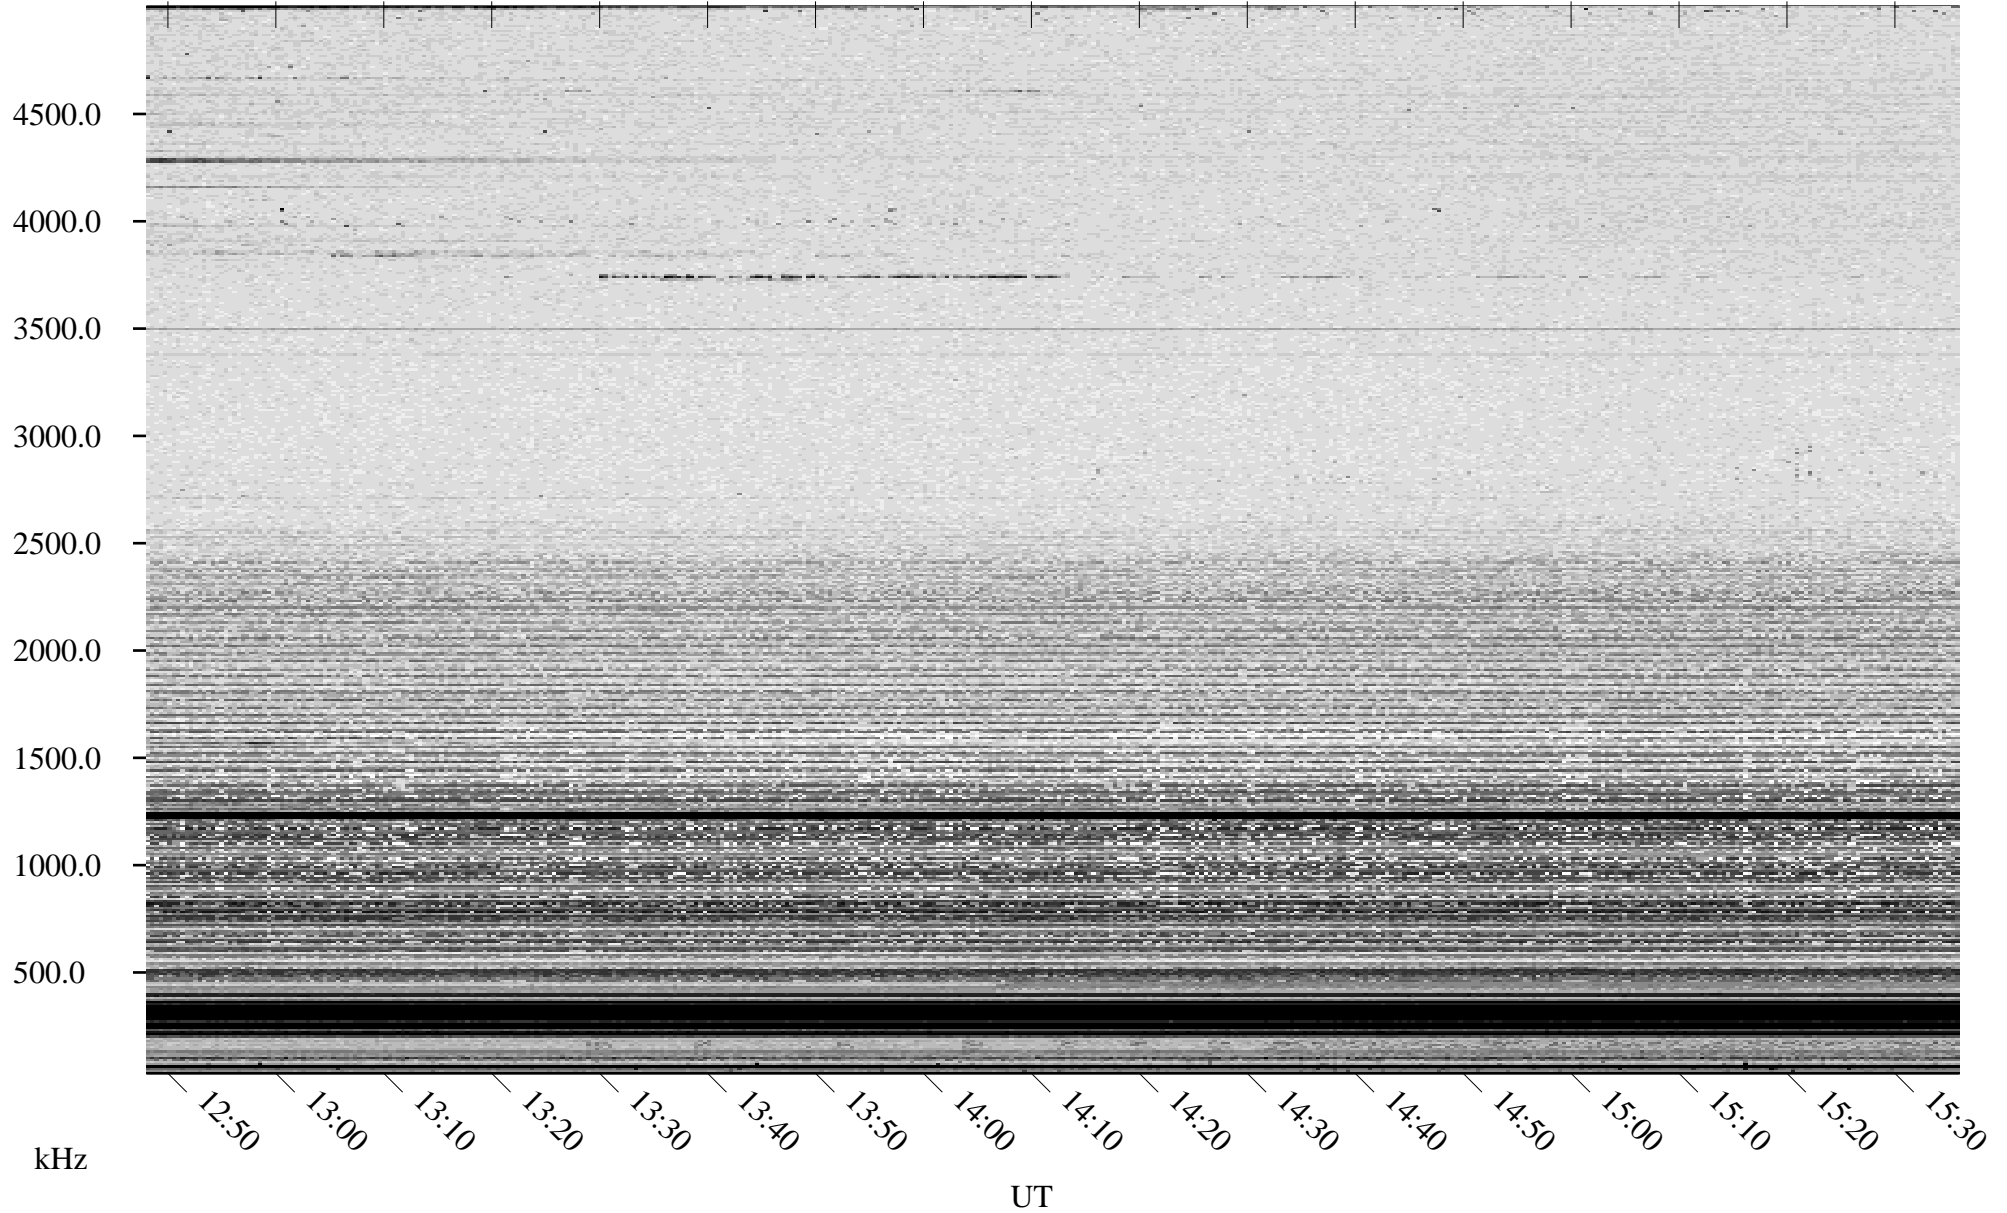

04/28/2006 Churchill, Manitoba

Linear Scale Black = 161 White = 15

ch06118l.r00m max_12

Page 1

04/28/2006 Churchill, Manitoba

Linear Scale Black = 161 White = 15

ch06118l.r00m max_12

Page 2

04/29/2006 Churchill, Manitoba

Linear Scale Black = 161 White = 15

ch06118l.r00m max_12

Page 3

04/29/2006 Churchill, Manitoba

Linear Scale Black = 161 White = 15

ch06118l.r00m max_12

Page 4

04/29/2006 Churchill, Manitoba

Linear Scale Black = 161 White = 15

ch06118l.r00m max_12

Page 5

04/29/2006 Churchill, Manitoba

Linear Scale Black = 161 White = 15

ch06118l.r00m max_12

Page 6

04/29/2006 Churchill, Manitoba

Linear Scale Black = 161 White = 15

ch06118l.r00m max_12

Page 7

04/29/2006 Churchill, Manitoba

Linear Scale Black = 161 White = 15

ch06118l.r00m max_12

Page 8