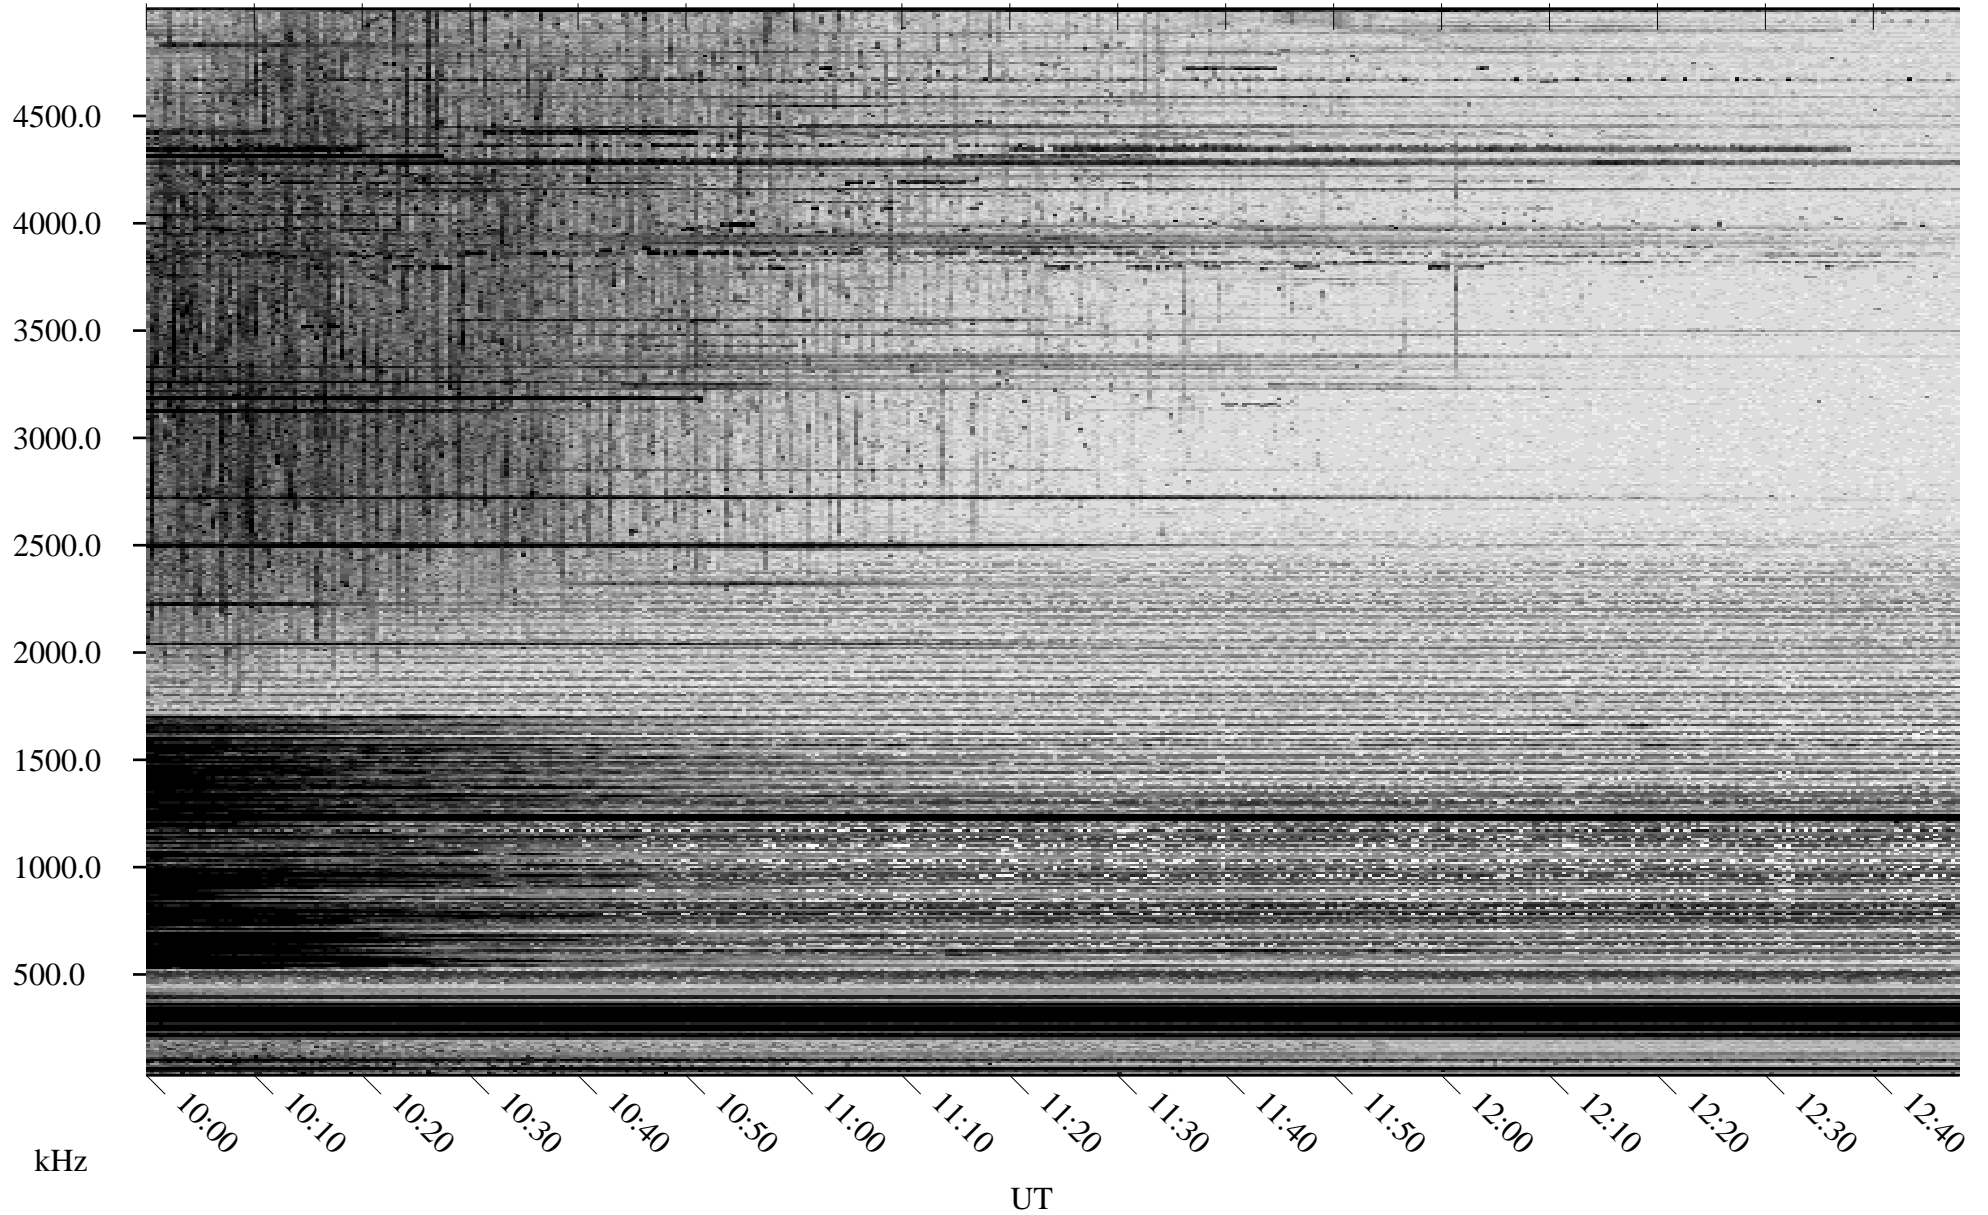

04/28/2006 Churchill, Manitoba

Linear Scale Black = 161 White = 15

ch06118l.r00m max_12

Page 1

04/28/2006 Churchill, Manitoba

Linear Scale Black = 161 White = 15

ch06118l.r00m max_12

Page 2

04/29/2006 Churchill, Manitoba

Linear Scale Black = 161 White = 15

ch06118l.r00m max_12

Page 3

04/29/2006 Churchill, Manitoba

Linear Scale Black = 161 White = 15

ch06118l.r00m max_12

Page 4

04/29/2006 Churchill, Manitoba

Linear Scale Black = 161 White = 15

ch06118l.r00m max_12

Page 5

04/29/2006 Churchill, Manitoba

Linear Scale Black = 161 White = 15

ch06118l.r00m max_12

Page 6

04/29/2006 Churchill, Manitoba

Linear Scale Black = 161 White = 15

ch06118l.r00m max_12

Page 7

04/29/2006 Churchill, Manitoba

Linear Scale Black = 161 White = 15

ch06118l.r00m max_12

Page 8