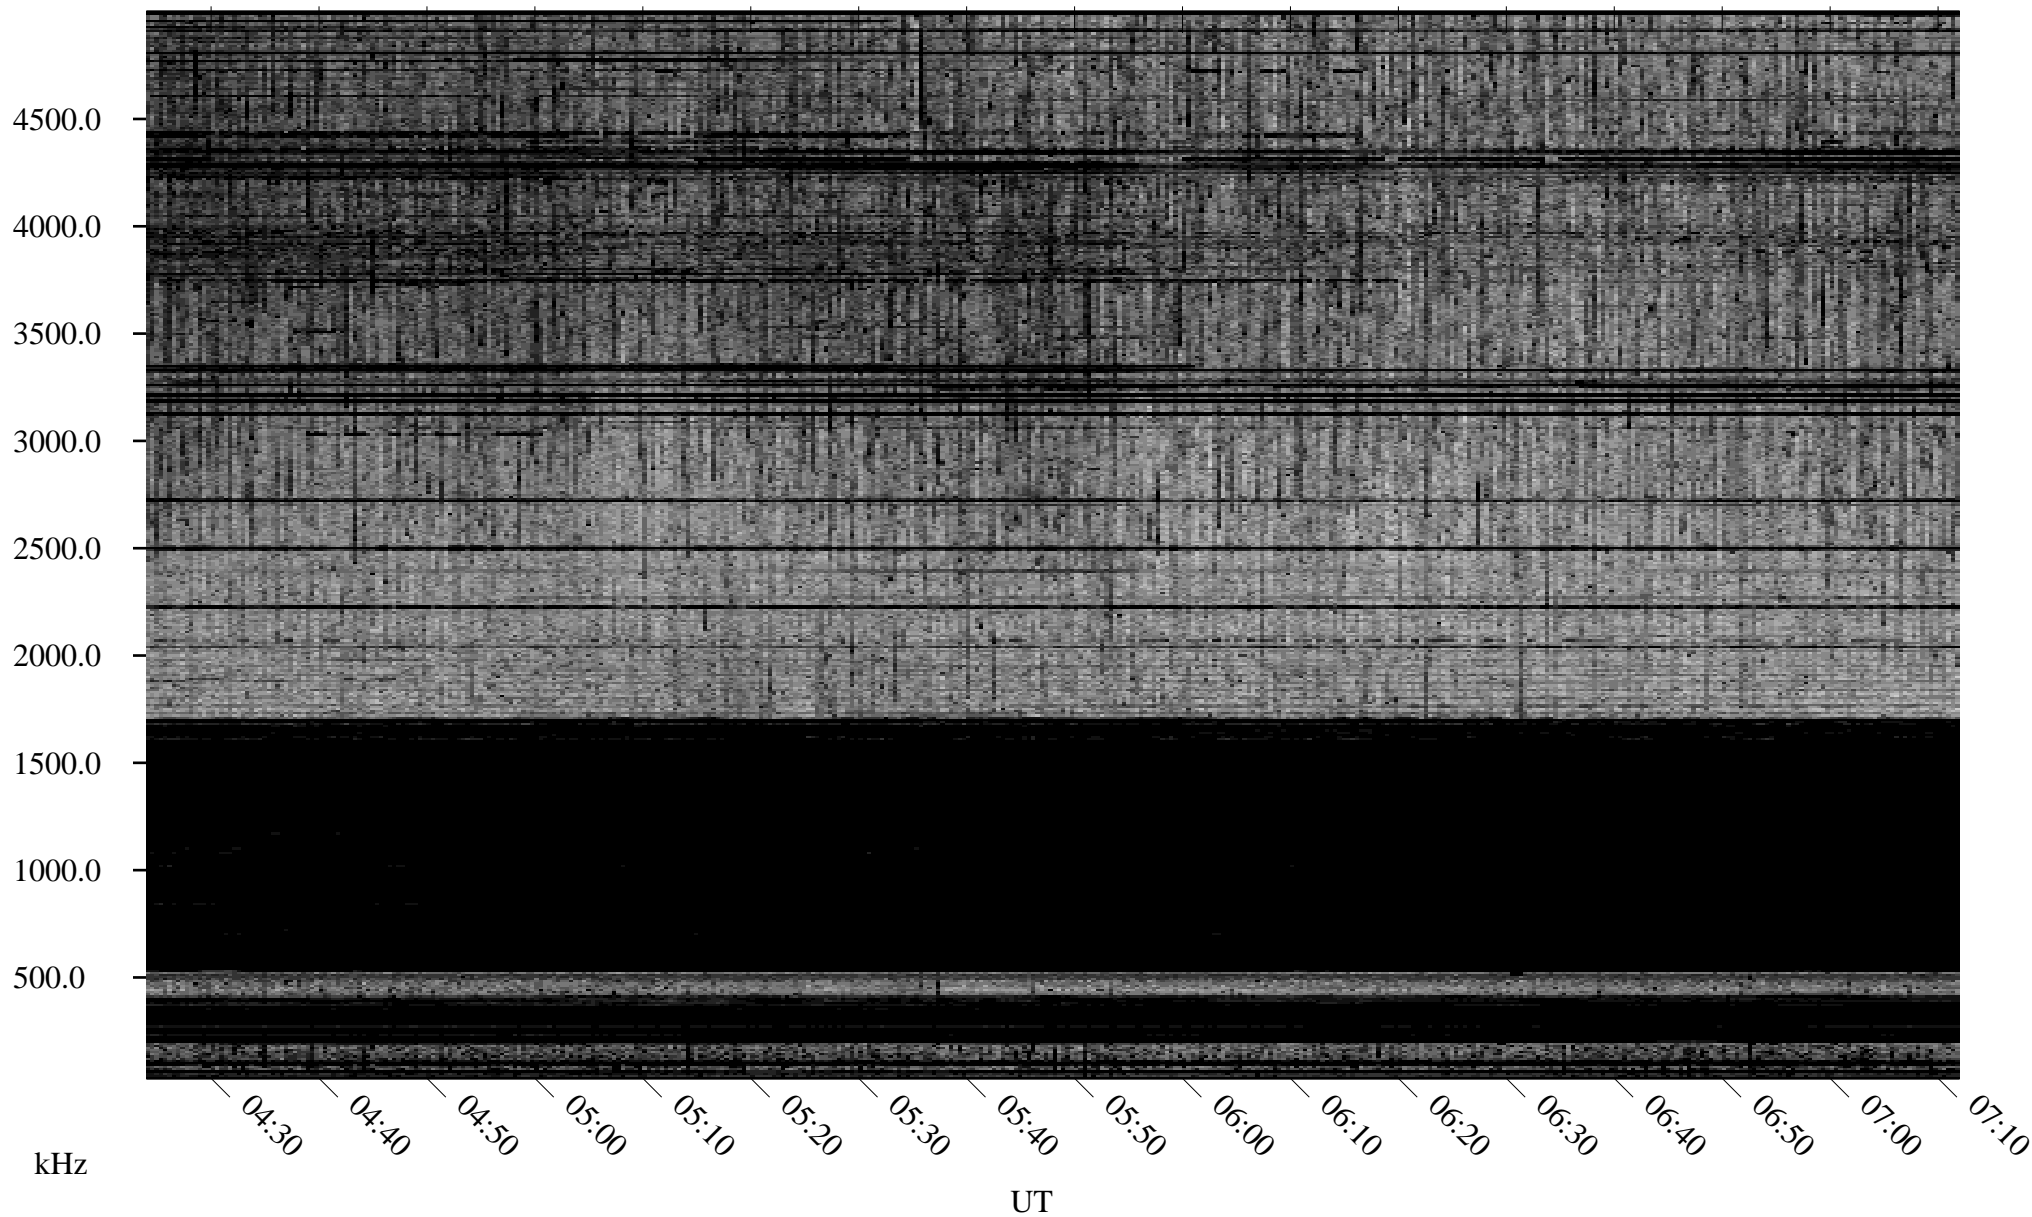

04/28/2006 Churchill, Manitoba

Linear Scale Black = 161 White = 15

ch06118l.r00m max_12

Page 1

04/28/2006 Churchill, Manitoba

Linear Scale Black = 161 White = 15

ch06118l.r00m max_12

Page 2

04/29/2006 Churchill, Manitoba

Linear Scale Black = 161 White = 15

ch06118l.r00m max_12

Page 3

04/29/2006 Churchill, Manitoba

Linear Scale Black = 161 White = 15

ch06118l.r00m max_12

Page 4

04/29/2006 Churchill, Manitoba

Linear Scale Black = 161 White = 15

ch06118l.r00m max_12

Page 5

04/29/2006 Churchill, Manitoba

Linear Scale Black = 161 White = 15

ch06118l.r00m max_12

Page 6

04/29/2006 Churchill, Manitoba

Linear Scale Black = 161 White = 15

ch06118l.r00m max_12

Page 7

04/29/2006 Churchill, Manitoba

Linear Scale Black = 161 White = 15

ch06118l.r00m max_12

Page 8