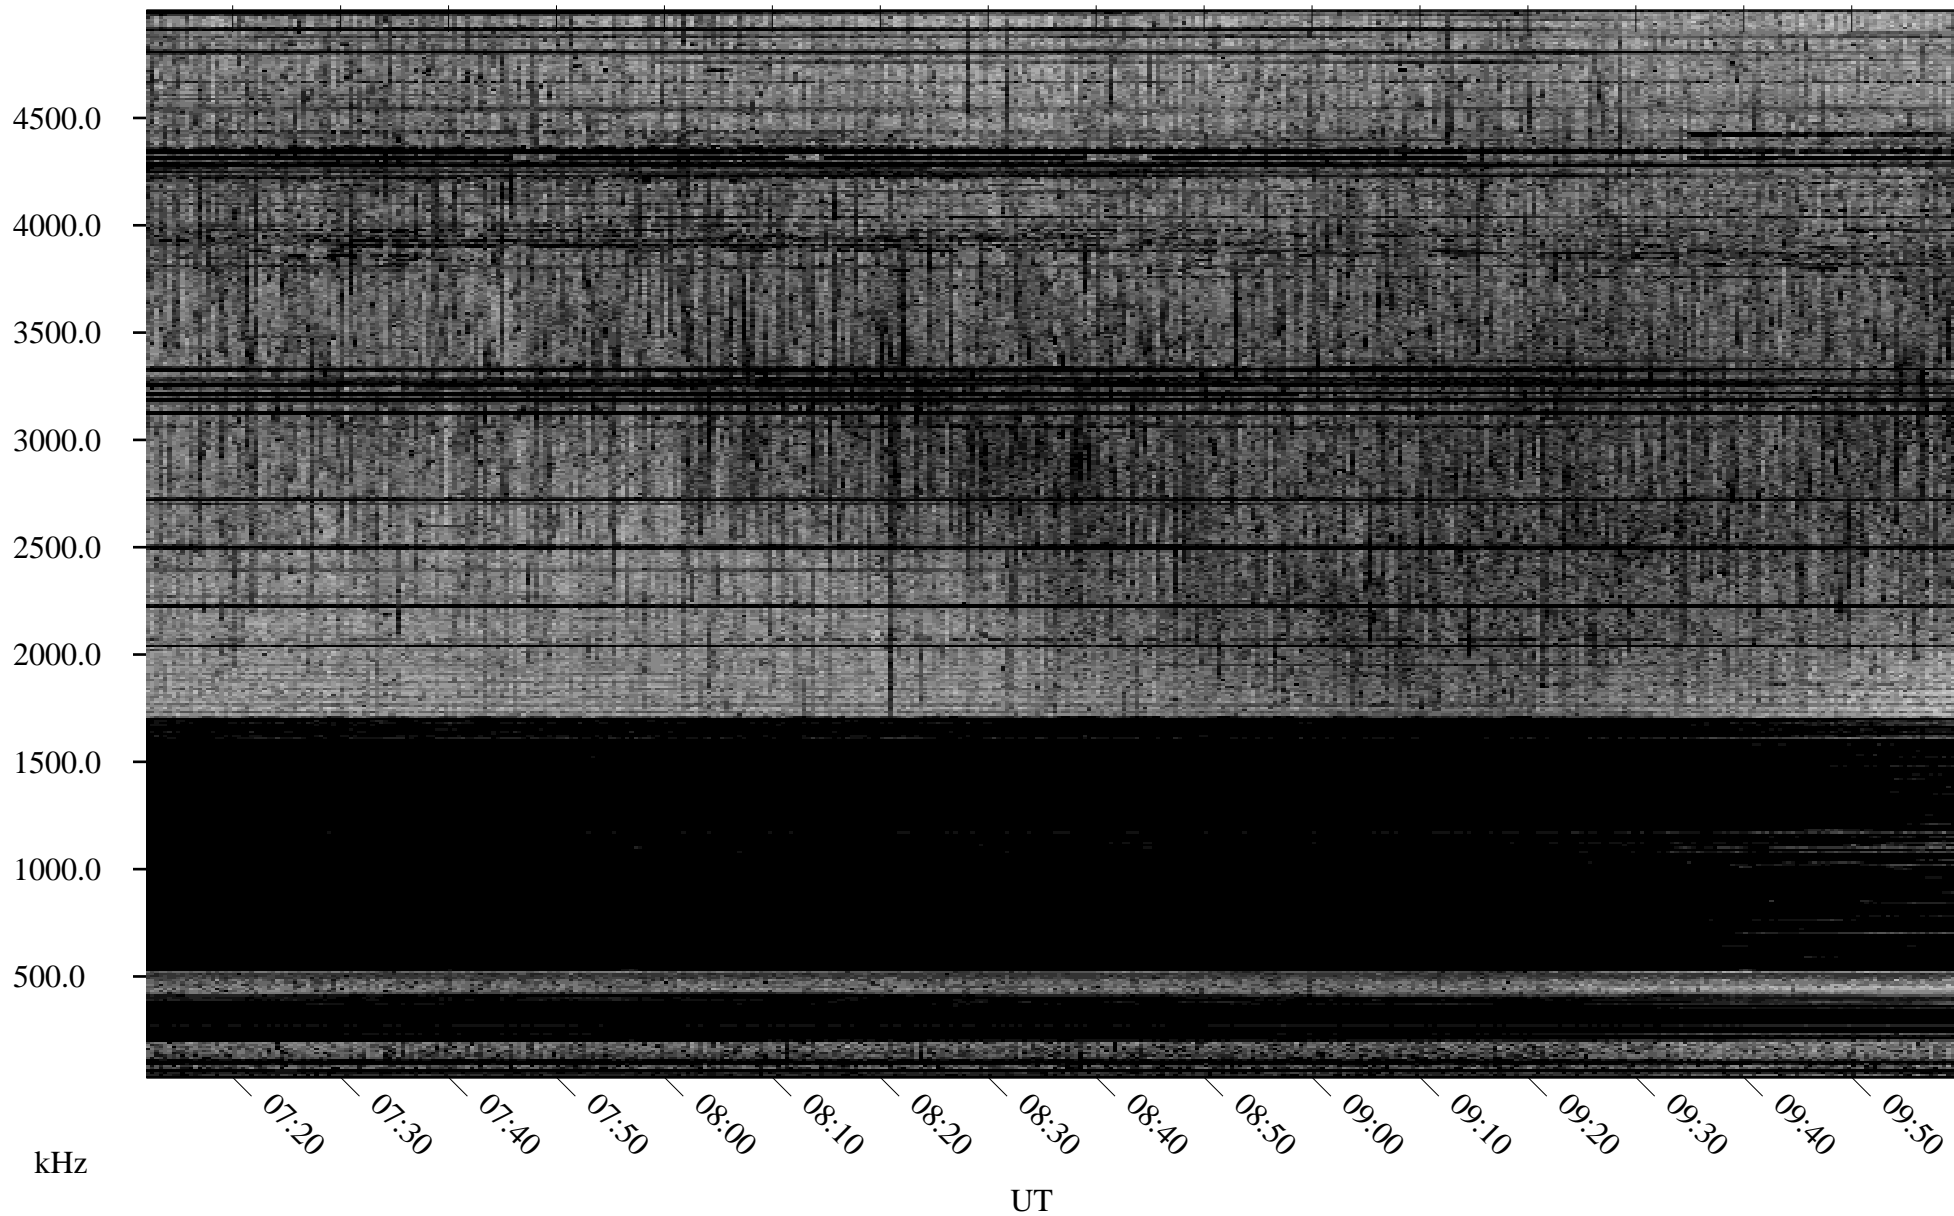

04/28/2006 Churchill, Manitoba

Linear Scale Black = 161 White = 15

ch06118l.r00m max_12

Page 1

04/28/2006 Churchill, Manitoba

Linear Scale Black = 161 White = 15

ch06118l.r00m max_12

Page 2

04/29/2006 Churchill, Manitoba

Linear Scale Black = 161 White = 15

ch06118l.r00m max_12

Page 3

04/29/2006 Churchill, Manitoba

Linear Scale Black = 161 White = 15

ch06118l.r00m max_12

Page 4

04/29/2006 Churchill, Manitoba

Linear Scale Black = 161 White = 15

ch06118l.r00m max_12

Page 5

04/29/2006 Churchill, Manitoba

Linear Scale Black = 161 White = 15

ch06118l.r00m max_12

Page 6

04/29/2006 Churchill, Manitoba

Linear Scale Black = 161 White = 15

ch06118l.r00m max_12

Page 7

04/29/2006 Churchill, Manitoba

Linear Scale Black = 161 White = 15

ch06118l.r00m max_12

Page 8