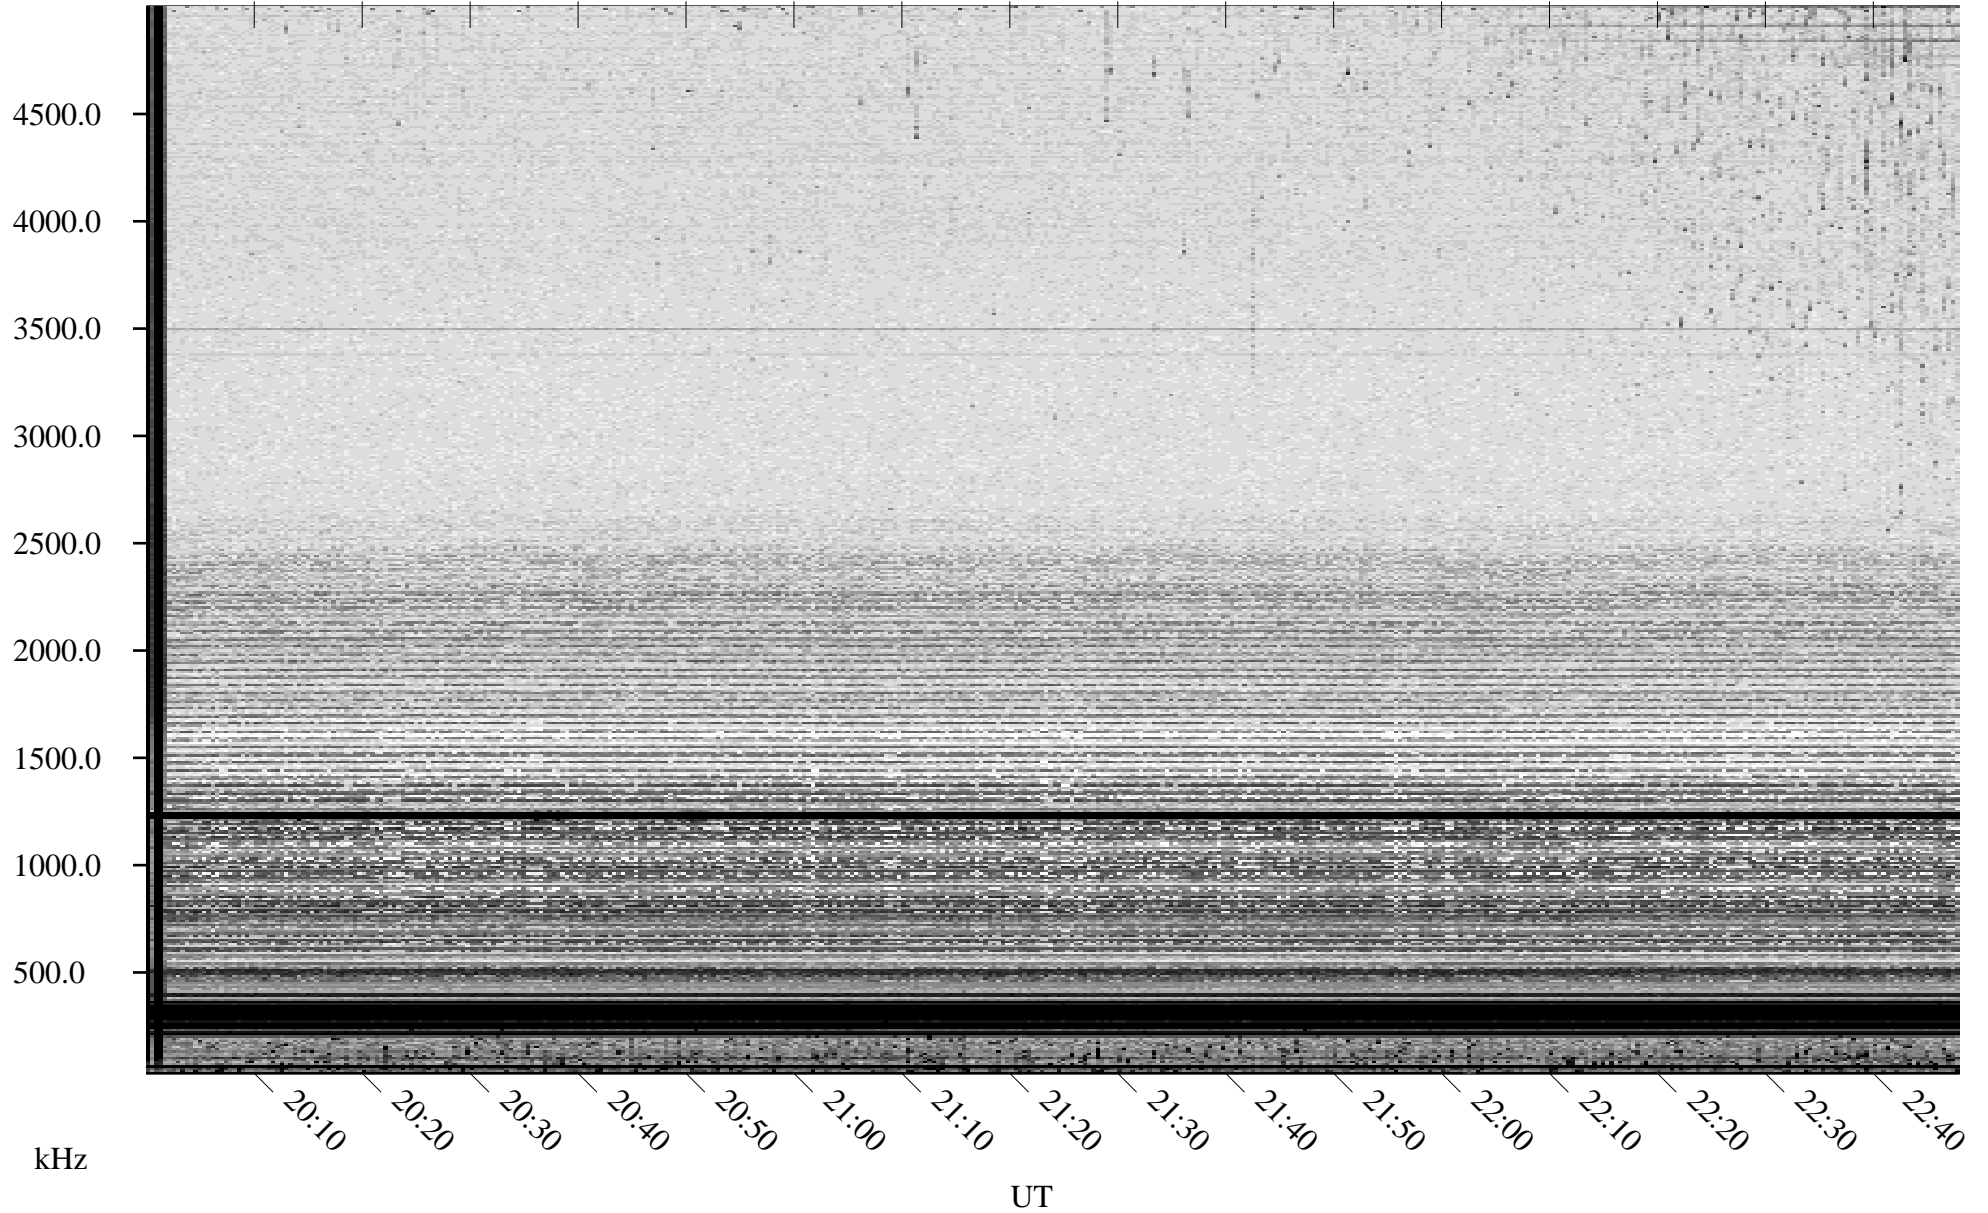

04/28/2006 Churchill, Manitoba

Linear Scale Black = 161 White = 15

ch06118l.r00m max_12

Page 1

04/28/2006 Churchill, Manitoba

Linear Scale Black = 161 White = 15

ch06118l.r00m max_12

Page 2

04/29/2006 Churchill, Manitoba

Linear Scale Black = 161 White = 15

ch06118l.r00m max_12

Page 3

04/29/2006 Churchill, Manitoba

Linear Scale Black = 161 White = 15

ch06118l.r00m max_12

Page 4

04/29/2006 Churchill, Manitoba

Linear Scale Black = 161 White = 15

ch06118l.r00m max_12

Page 5

04/29/2006 Churchill, Manitoba

Linear Scale Black = 161 White = 15

ch06118l.r00m max_12

Page 6

04/29/2006 Churchill, Manitoba

Linear Scale Black = 161 White = 15

ch06118l.r00m max_12

Page 7

04/29/2006 Churchill, Manitoba

Linear Scale Black = 161 White = 15

ch06118l.r00m max_12

Page 8