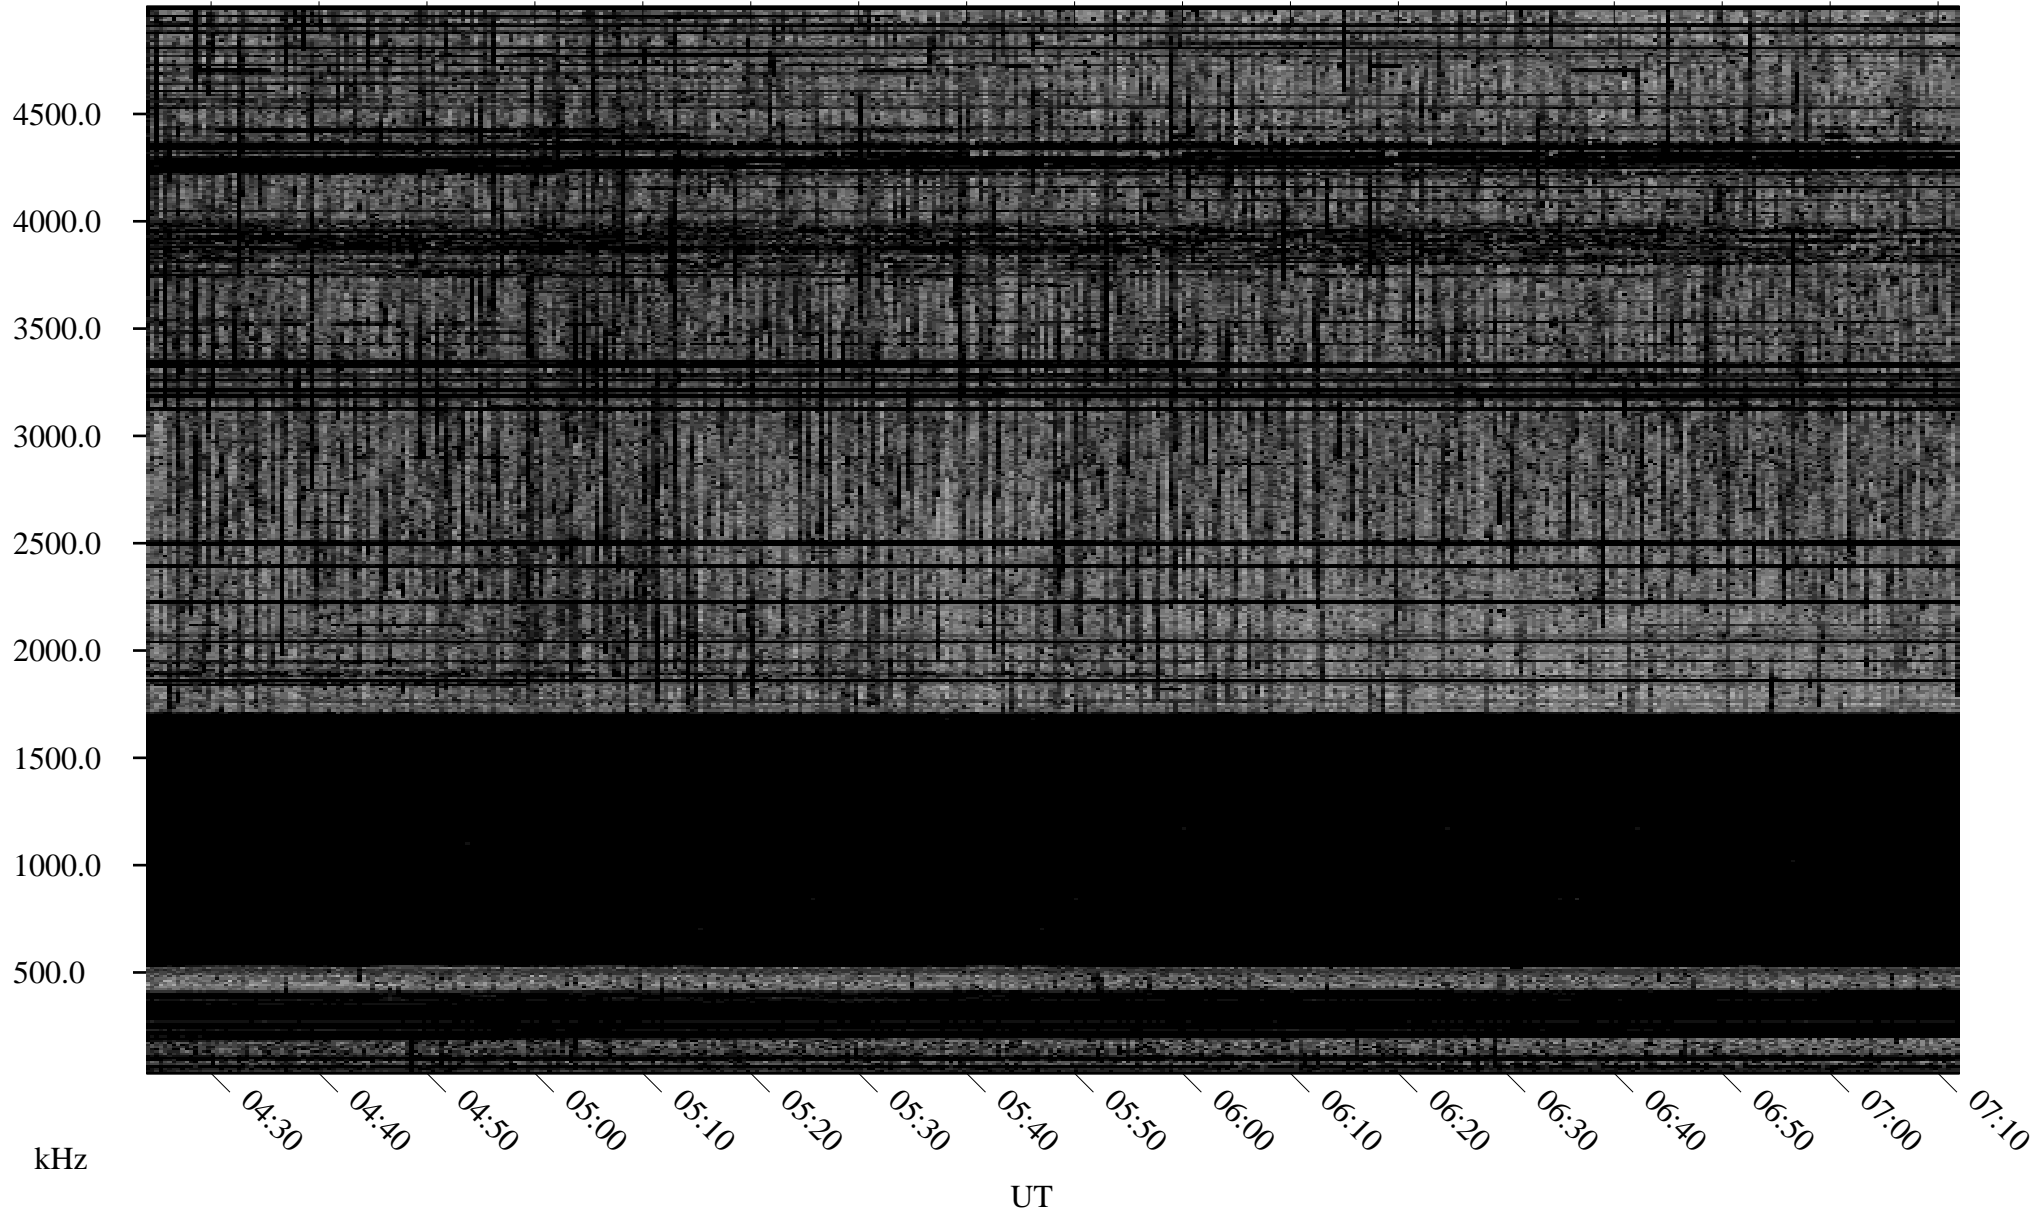

04/29/2006 Churchill, Manitoba

Linear Scale Black = 161 White = 15

ch06119l.r00m max_12

Page 1

04/29/2006 Churchill, Manitoba

Linear Scale Black = 161 White = 15

ch06119l.r00m max_12

Page 2

04/30/2006 Churchill, Manitoba

Linear Scale Black = 161 White = 15

ch061191.r00m max_12

Page 3

04/30/2006 Churchill, Manitoba

Linear Scale Black = 161 White = 15

ch06119l.r00m max_12

Page 4

04/30/2006 Churchill, Manitoba

Linear Scale Black = 161 White = 15

ch06119l.r00m max_12

Page 5

04/30/2006 Churchill, Manitoba

Linear Scale Black = 161 White = 15

ch06119l.r00m max_12

Page 6

04/30/2006 Churchill, Manitoba

Linear Scale Black = 161 White = 15

ch06119l.r00m max_12

Page 7

04/30/2006 Churchill, Manitoba

Linear Scale Black = 161 White = 15

ch06119l.r00m max_12

Page 8