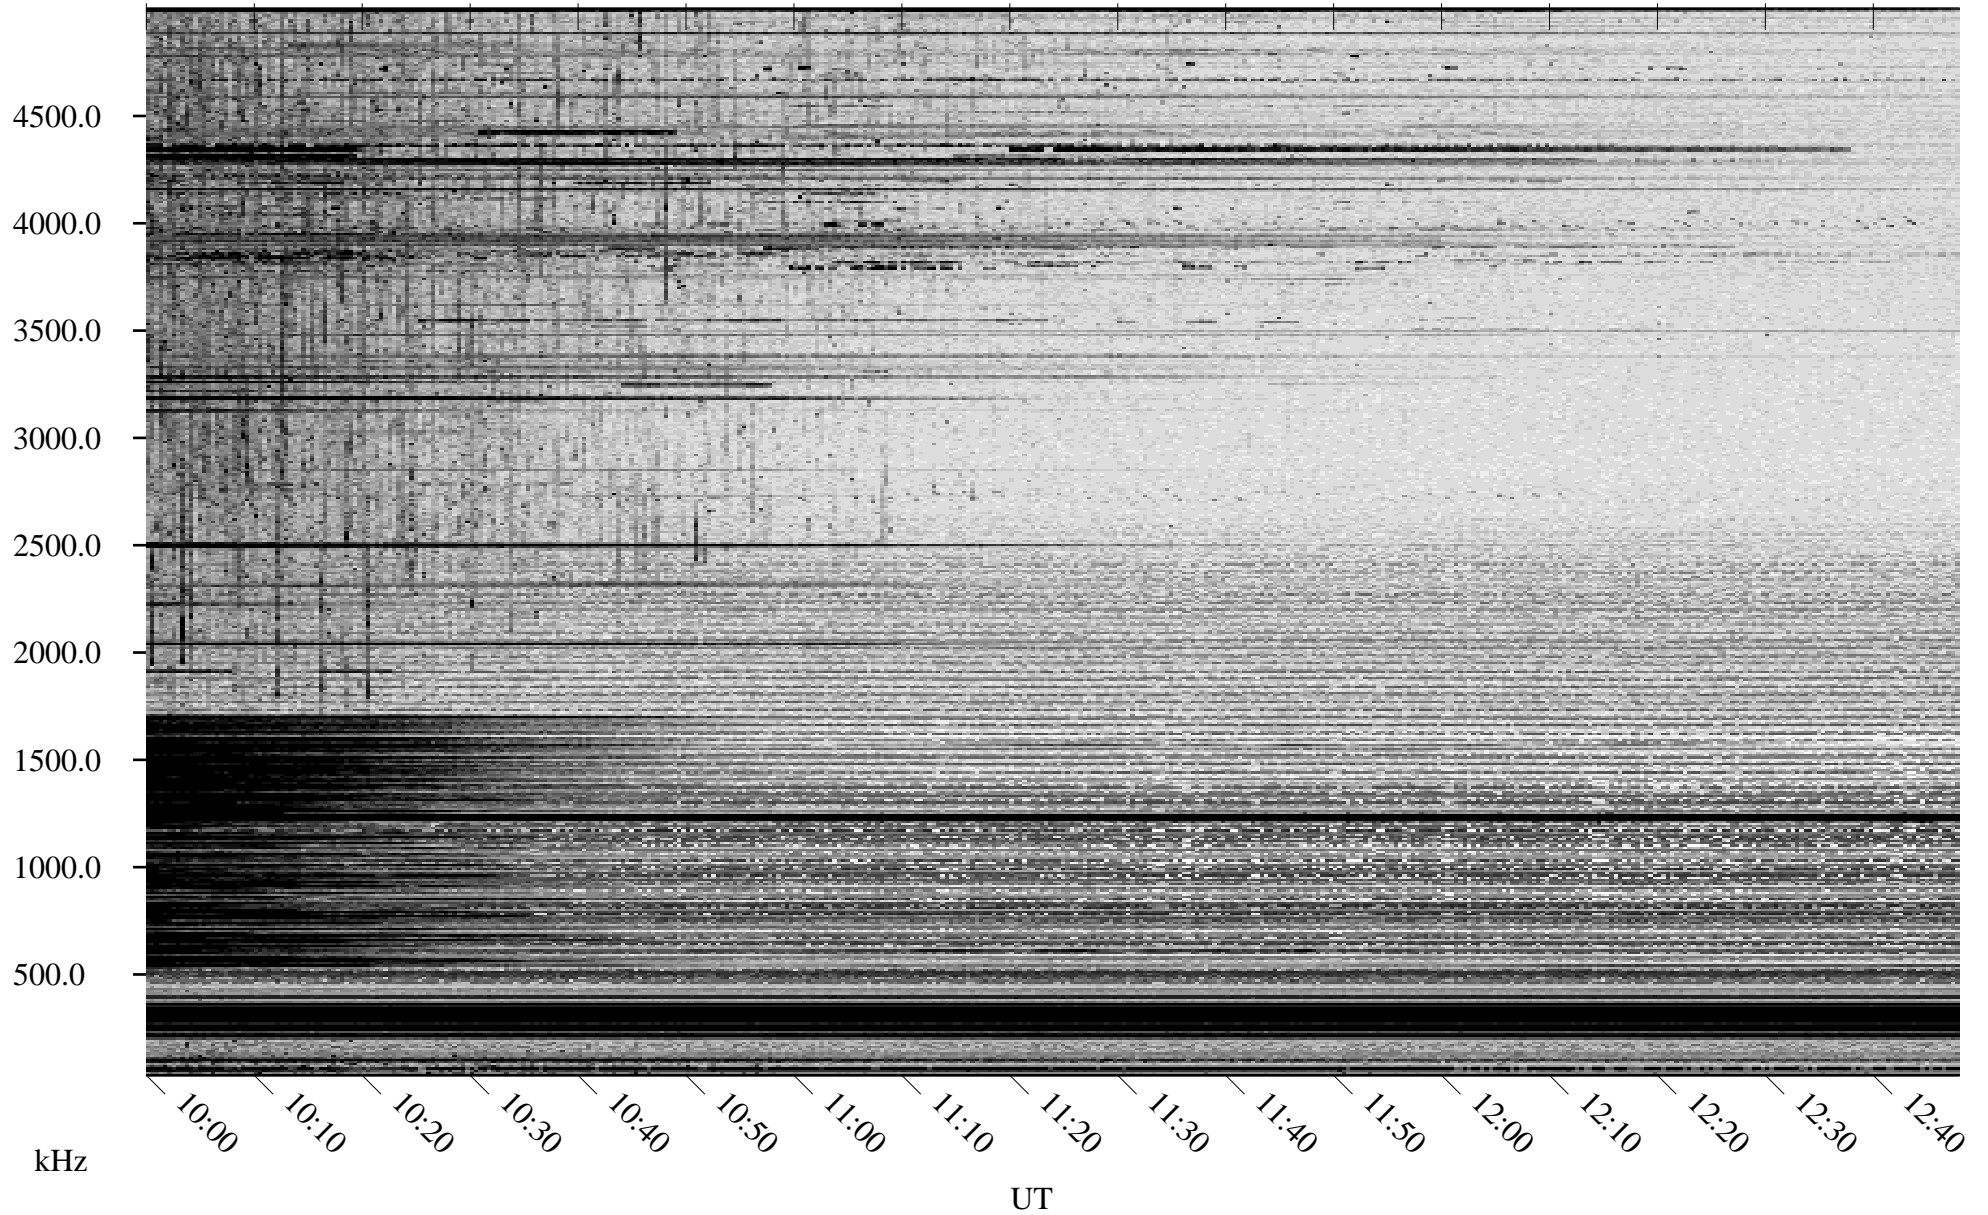

04/29/2006 Churchill, Manitoba

Linear Scale Black = 161 White = 15

ch06119l.r00m max_12

Page 1

04/29/2006 Churchill, Manitoba

Linear Scale Black = 161 White = 15

ch06119l.r00m max_12

Page 2

04/30/2006 Churchill, Manitoba

Linear Scale Black = 161 White = 15

ch061191.r00m max_12

Page 3

04/30/2006 Churchill, Manitoba

Linear Scale Black = 161 White = 15

ch06119l.r00m max_12

Page 4

04/30/2006 Churchill, Manitoba

Linear Scale Black = 161 White = 15

ch06119l.r00m max_12

Page 5

04/30/2006 Churchill, Manitoba

Linear Scale Black = 161 White = 15

ch06119l.r00m max_12

Page 6

04/30/2006 Churchill, Manitoba

Linear Scale Black = 161 White = 15

ch06119l.r00m max_12

Page 7

04/30/2006 Churchill, Manitoba

Linear Scale Black = 161 White = 15

ch06119l.r00m max_12

Page 8