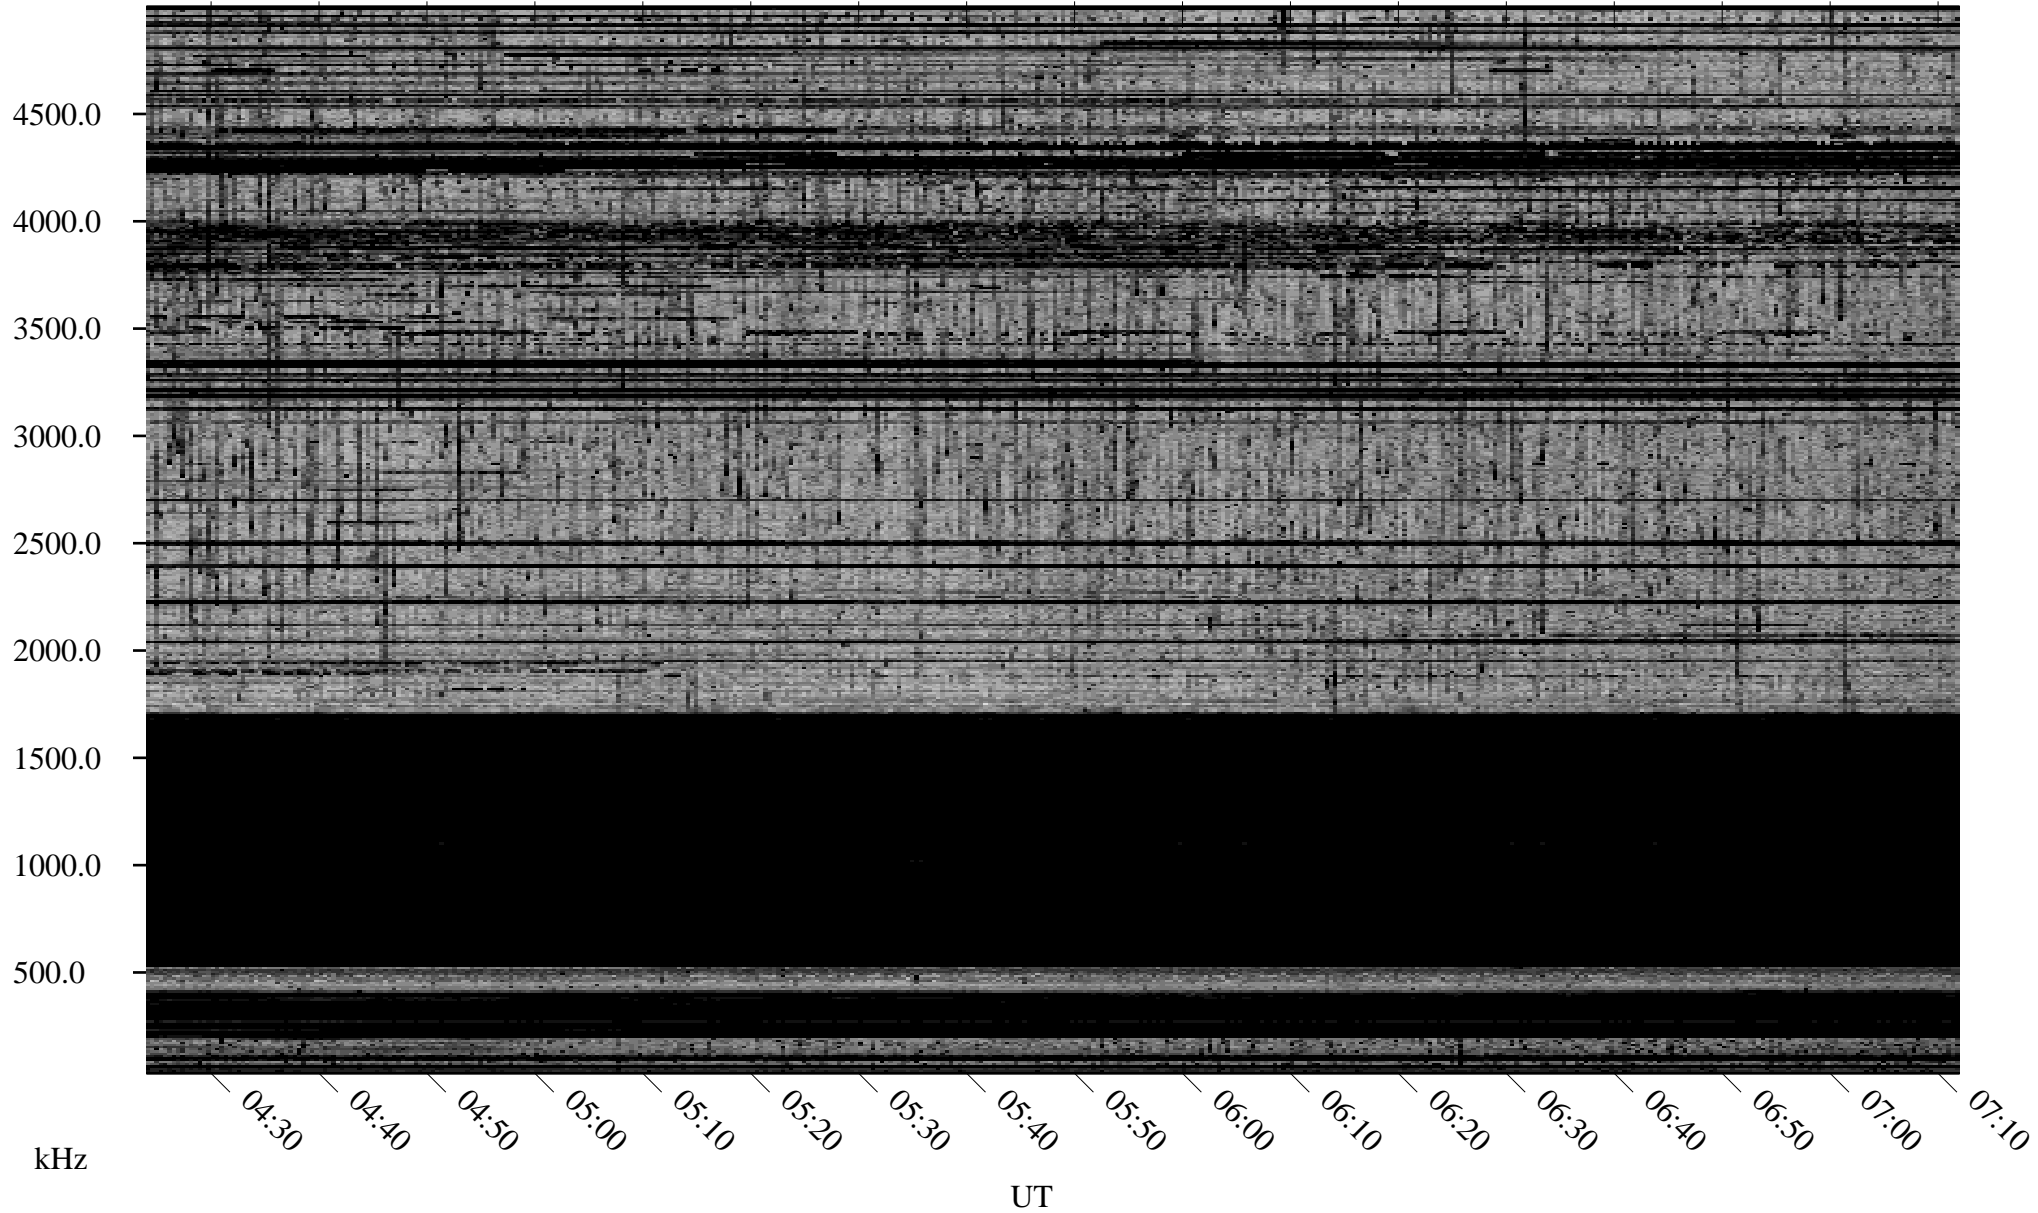

04/30/2006 Churchill, Manitoba

Linear Scale Black = 161 White = 15

ch06120l.r00m max_12

Page 1

04/30/2006 Churchill, Manitoba

Linear Scale Black = 161 White = 15

ch06120l.r00m max_12

Page 2

05/01/2006 Churchill, Manitoba

Linear Scale Black = 161 White = 15

ch06120l.r00m max_12

Page 3

05/01/2006 Churchill, Manitoba

Linear Scale Black = 161 White = 15

ch06120l.r00m max_12

Page 4

05/01/2006 Churchill, Manitoba

Linear Scale Black = 161 White = 15

ch06120l.r00m max_12

Page 5

05/01/2006 Churchill, Manitoba

Linear Scale Black = 161 White = 15

ch06120l.r00m max_12

Page 6

05/01/2006 Churchill, Manitoba

Linear Scale Black = 161 White = 15

ch06120l.r00m max_12

Page 7

05/01/2006 Churchill, Manitoba

Linear Scale Black = 161 White = 15

ch06120l.r00m max_12

Page 8