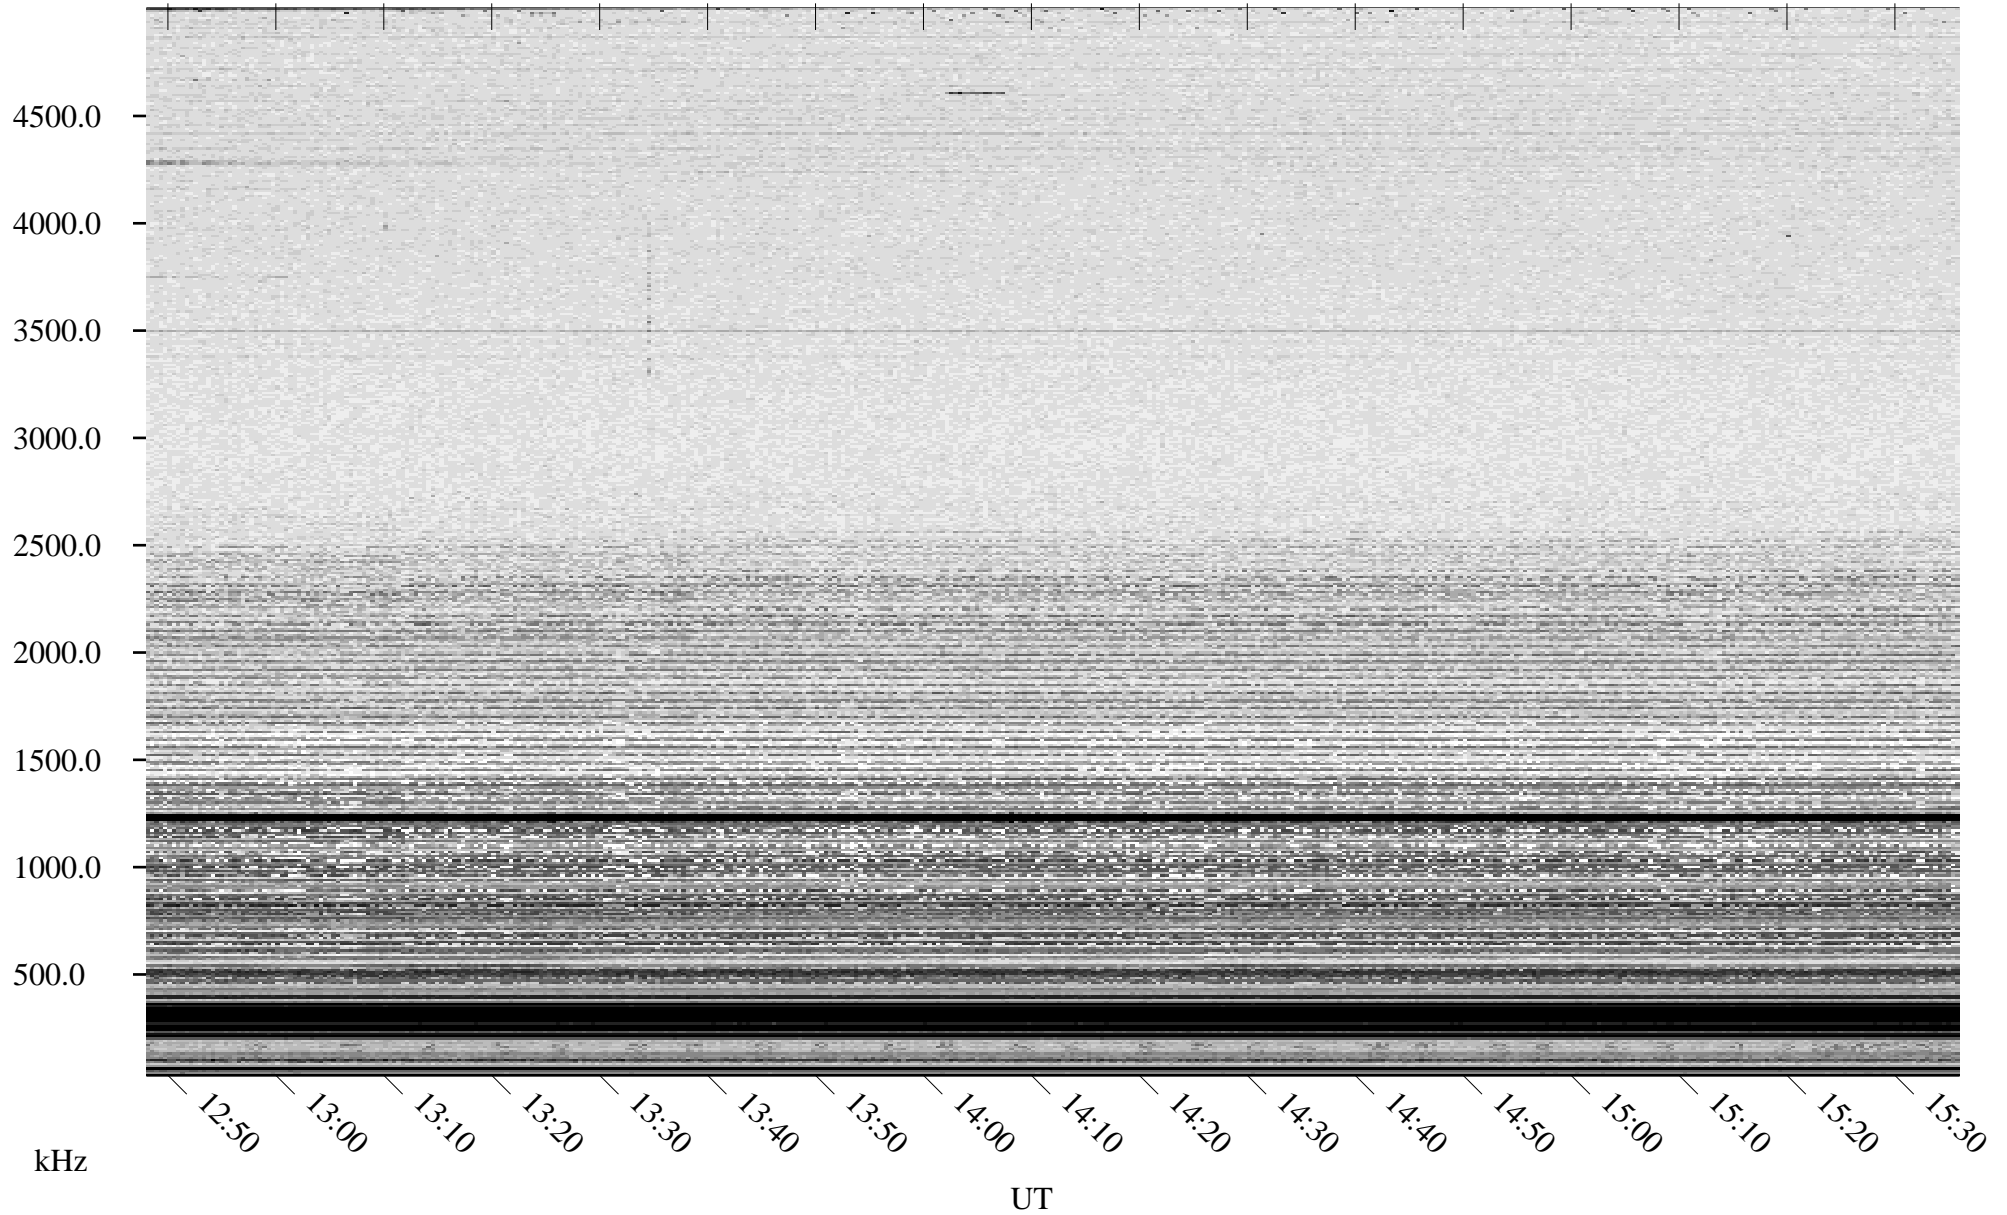

04/30/2006 Churchill, Manitoba

Linear Scale Black = 161 White = 15

ch06120l.r00m max_12

Page 1

04/30/2006 Churchill, Manitoba

Linear Scale Black = 161 White = 15

ch06120l.r00m max_12

Page 2

05/01/2006 Churchill, Manitoba

Linear Scale Black = 161 White = 15

ch06120l.r00m max_12

Page 3

05/01/2006 Churchill, Manitoba

Linear Scale Black = 161 White = 15

ch06120l.r00m max_12

Page 4

05/01/2006 Churchill, Manitoba

Linear Scale Black = 161 White = 15

ch06120l.r00m max_12

Page 5

05/01/2006 Churchill, Manitoba

Linear Scale Black = 161 White = 15

ch06120l.r00m max_12

Page 6

05/01/2006 Churchill, Manitoba

Linear Scale Black = 161 White = 15

ch06120l.r00m max_12

Page 7

05/01/2006 Churchill, Manitoba

Linear Scale Black = 161 White = 15

ch06120l.r00m max_12

Page 8