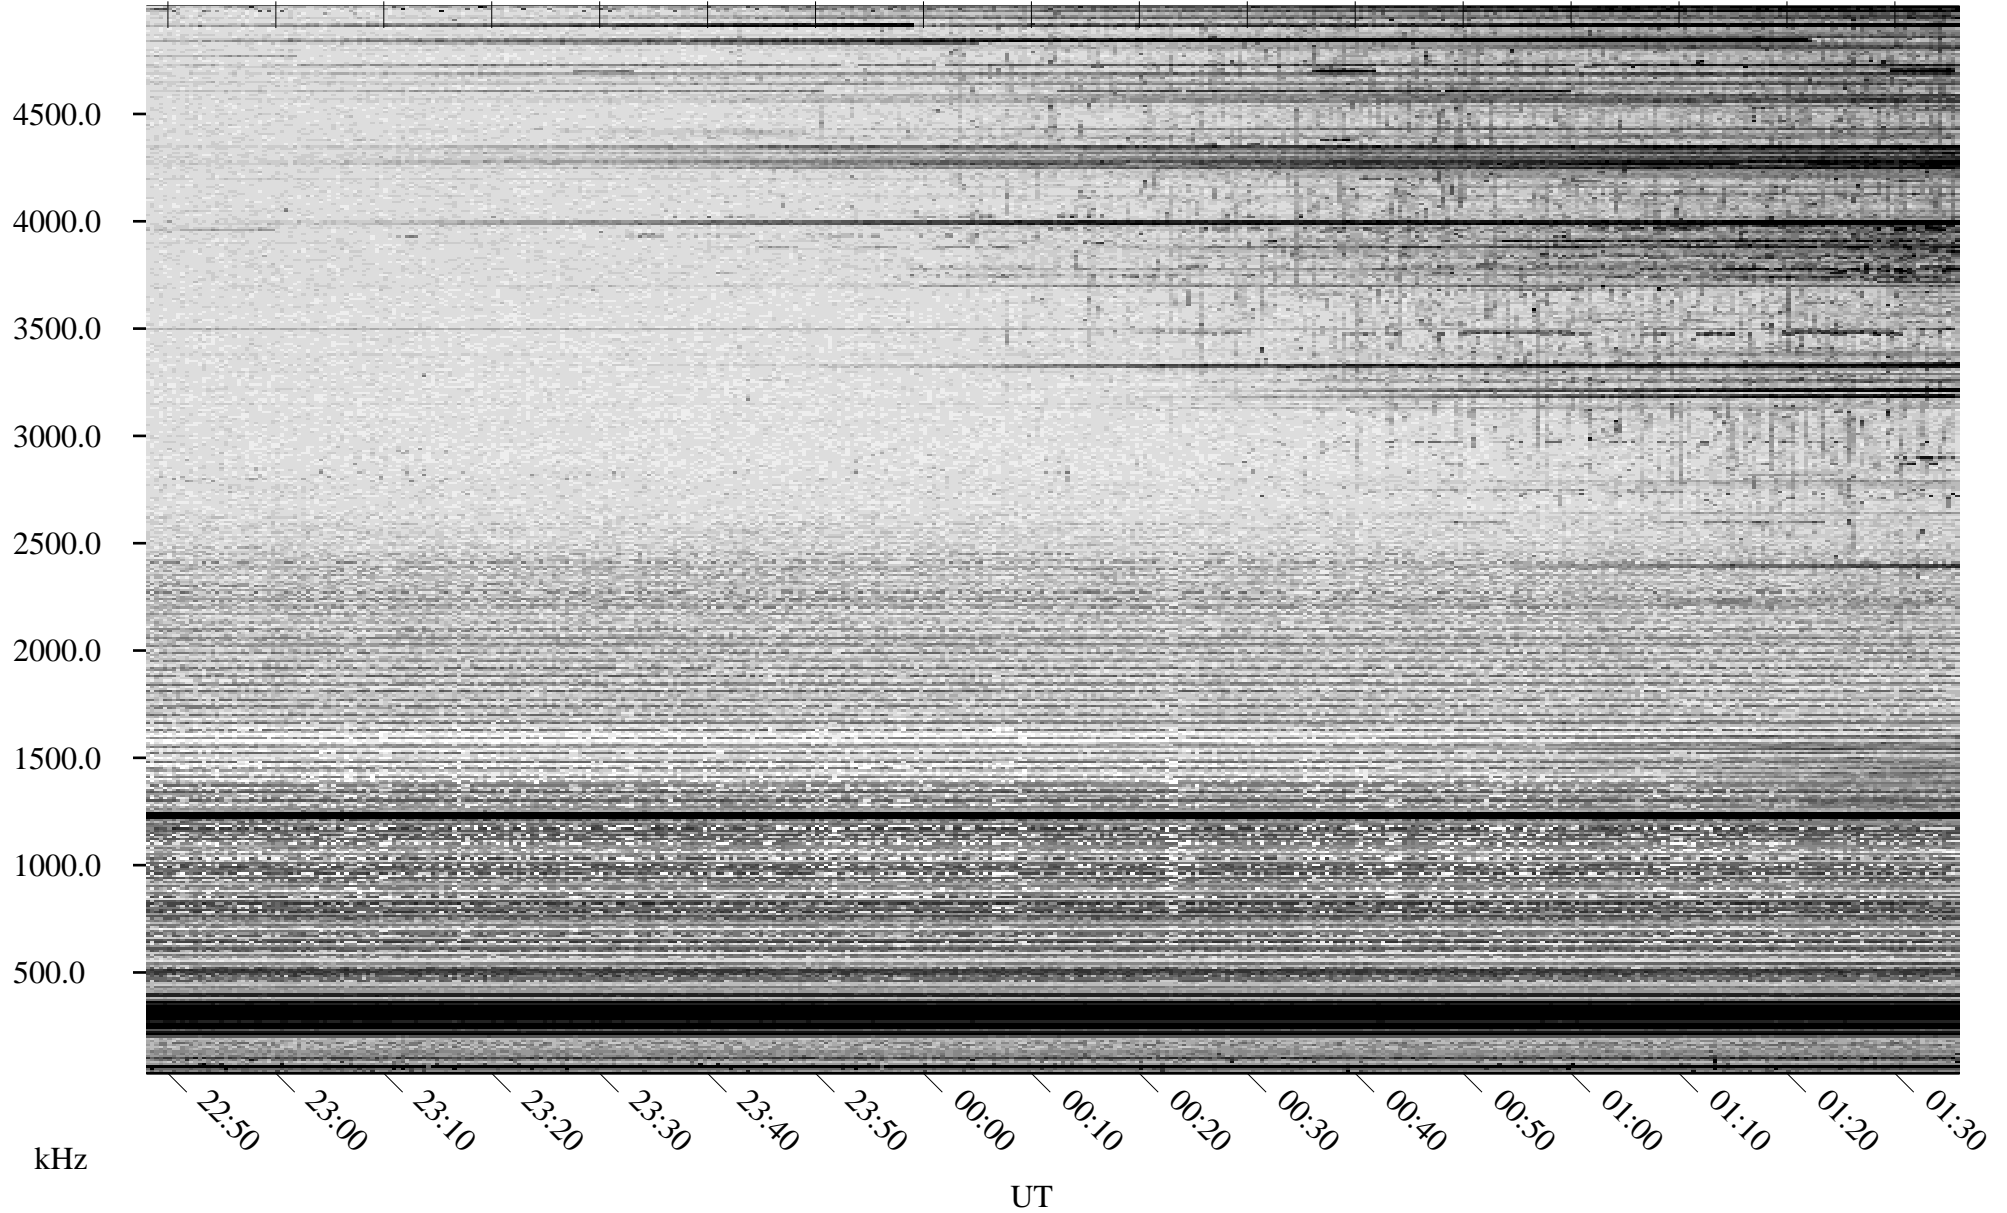

04/30/2006 Churchill, Manitoba

Linear Scale Black = 161 White = 15

ch06120l.r00m max_12

Page 1

04/30/2006 Churchill, Manitoba

Linear Scale Black = 161 White = 15

ch06120l.r00m max_12

Page 2

05/01/2006 Churchill, Manitoba

Linear Scale Black = 161 White = 15

ch06120l.r00m max_12

Page 3

05/01/2006 Churchill, Manitoba

Linear Scale Black = 161 White = 15

ch06120l.r00m max_12

Page 4

05/01/2006 Churchill, Manitoba

Linear Scale Black = 161 White = 15

ch06120l.r00m max_12

Page 5

05/01/2006 Churchill, Manitoba

Linear Scale Black = 161 White = 15

ch06120l.r00m max_12

Page 6

05/01/2006 Churchill, Manitoba

Linear Scale Black = 161 White = 15

ch06120l.r00m max_12

Page 7

05/01/2006 Churchill, Manitoba

Linear Scale Black = 161 White = 15

ch06120l.r00m max_12

Page 8