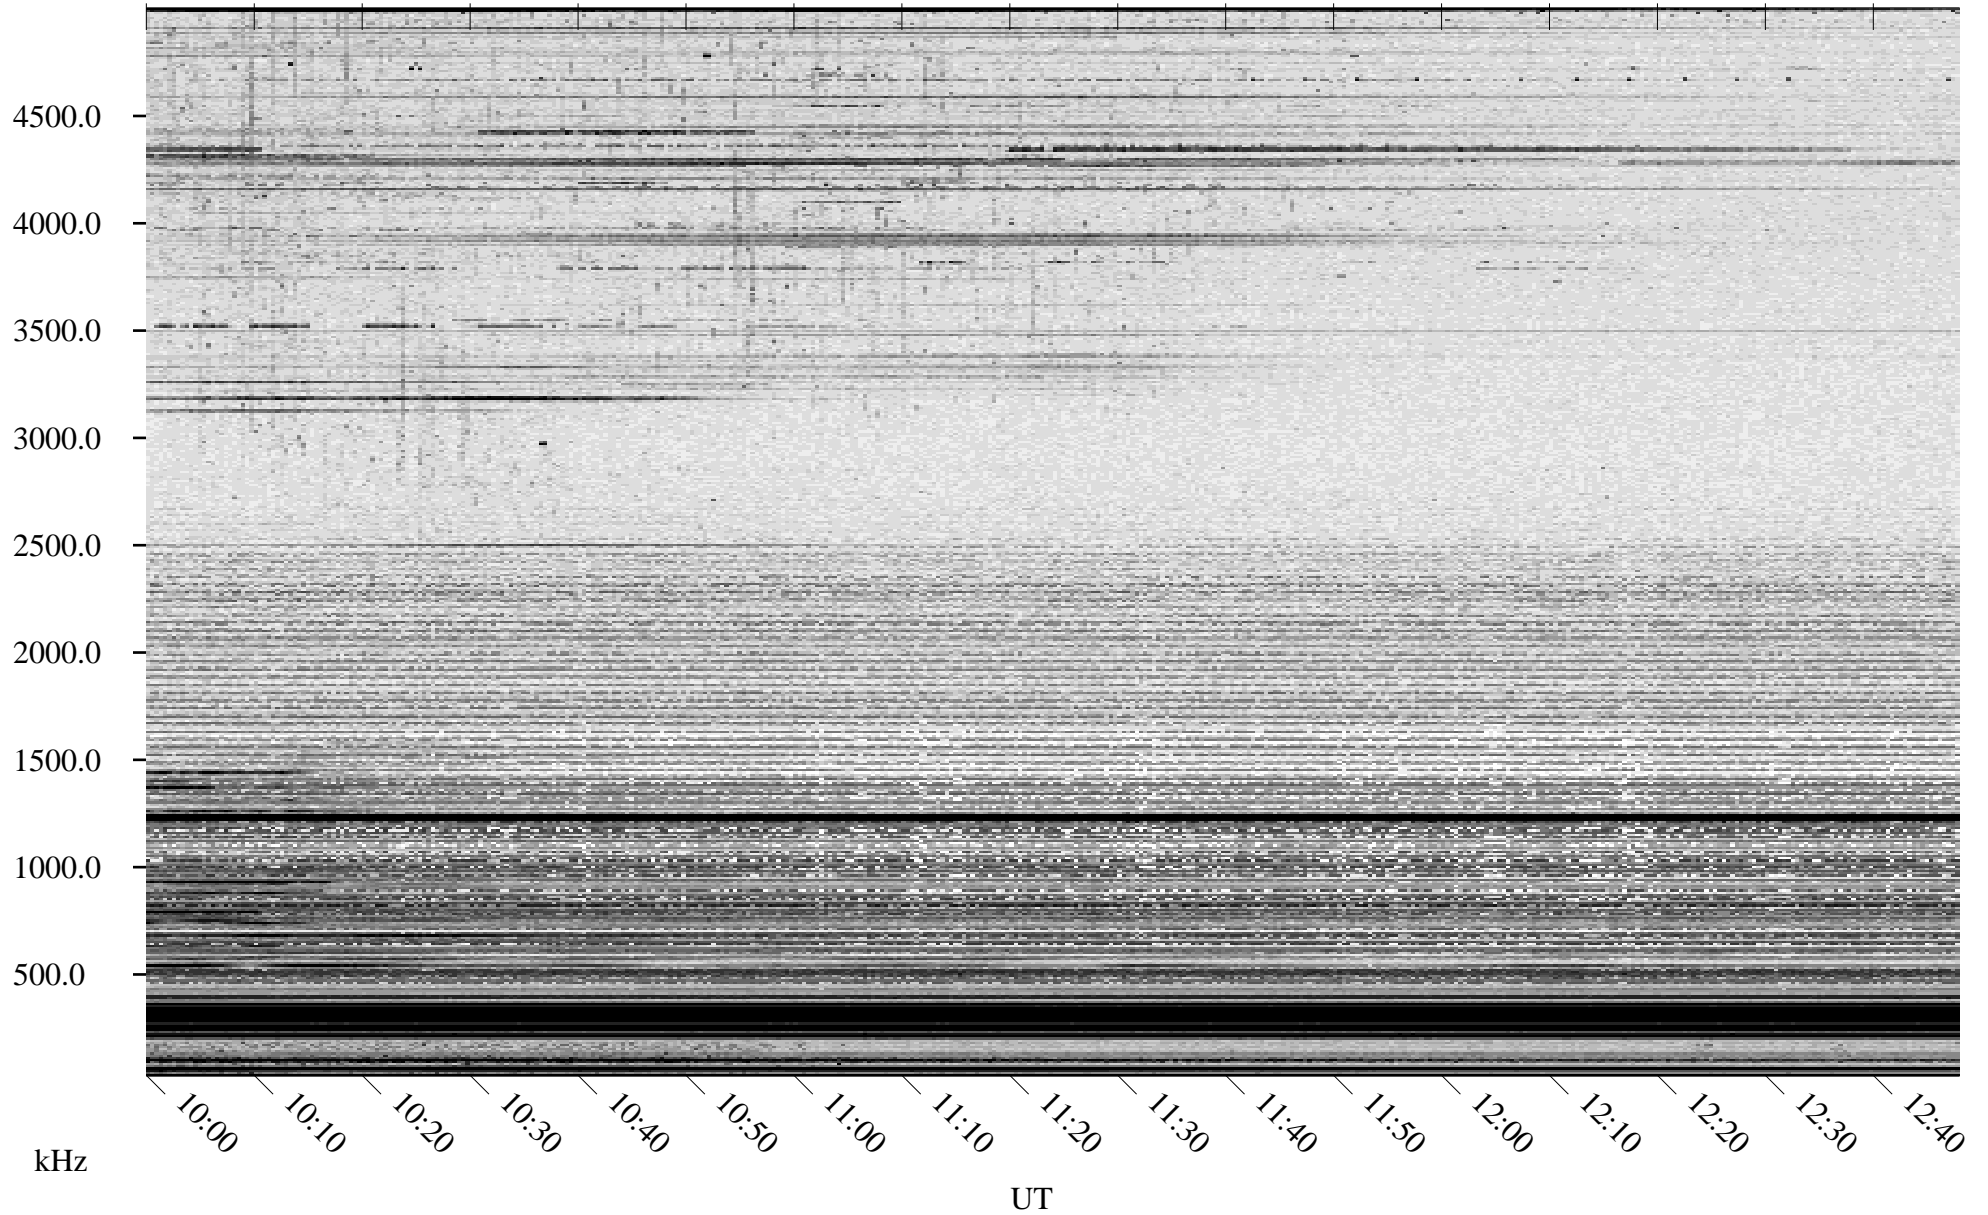

04/30/2006 Churchill, Manitoba

Linear Scale Black = 161 White = 15

ch06120l.r00m max_12

Page 1

04/30/2006 Churchill, Manitoba

Linear Scale Black = 161 White = 15

ch06120l.r00m max_12

Page 2

05/01/2006 Churchill, Manitoba

Linear Scale Black = 161 White = 15

ch06120l.r00m max_12

Page 3

05/01/2006 Churchill, Manitoba

Linear Scale Black = 161 White = 15

ch06120l.r00m max_12

Page 4

05/01/2006 Churchill, Manitoba

Linear Scale Black = 161 White = 15

ch06120l.r00m max_12

Page 5

05/01/2006 Churchill, Manitoba

Linear Scale Black = 161 White = 15

ch06120l.r00m max_12

Page 6

05/01/2006 Churchill, Manitoba

Linear Scale Black = 161 White = 15

ch06120l.r00m max_12

Page 7

05/01/2006 Churchill, Manitoba

Linear Scale Black = 161 White = 15

ch06120l.r00m max_12

Page 8